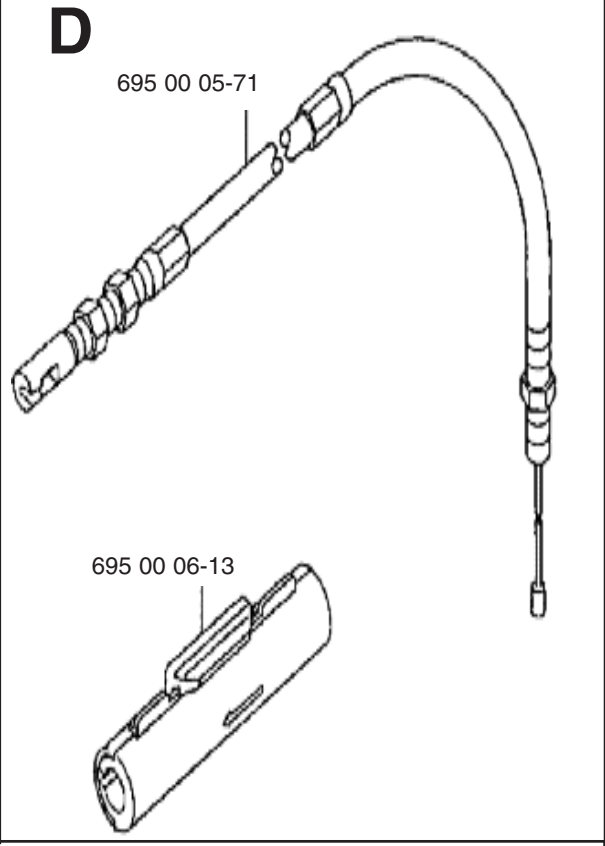

155 BT

Repair Parts Manual

Backpack Blower

Ref. #	Part No.	Description
--------	----------	-------------

1	695 00 04-02	Elbow Pipe
2	695 00 00-05	O-Ring
3	695 00 00-18	Elbow Pipe
4	695 00 05-27	Hose Band
5	695 00 04-21	Wire Clamp
6	695 00 00-16	Flex Pipe
7	695 00 00-19	Base Pipe
8	695 00 06-32	Throttle Assy.
9	695 00 00-20	Middle Pipe
10	695 00 00-21	Bend Pipe

Ref. #	Part No.	Description
--------	----------	-------------

11	695 00 01-10	Wire Band
12	695 00 06-33	Tapping Screw
13	695 00 06-34	Isolating Rubber
14	695 00 06-35	Isolating Rubber
15	695 00 06-36	Fan case
16	695 00 06-37	Lock Bolt
17	695 00 06-38	Fan
18	695 00 06-39	Fan Case
19	695 00 06-40	Lock Bolt

B**155BT**

Ref #	Part No.	Description
1	695 00 00-38	Flange Nylon Nut
2	695 00 00-45	Washer
3	695 00 06-41	Shoulder Band
4	695 00 06-42	Truss Screw
5	732 26 18-01	U-Nut
6	695 00 06-43	Clip
7	695 00 06-44	Knapsack Pad
8	695 00 06-45	Ring
9	695 00 06-46	Screw
10	695 00 06-47	Knapsack Frame
11	695 00 06-48	Fuel Tank