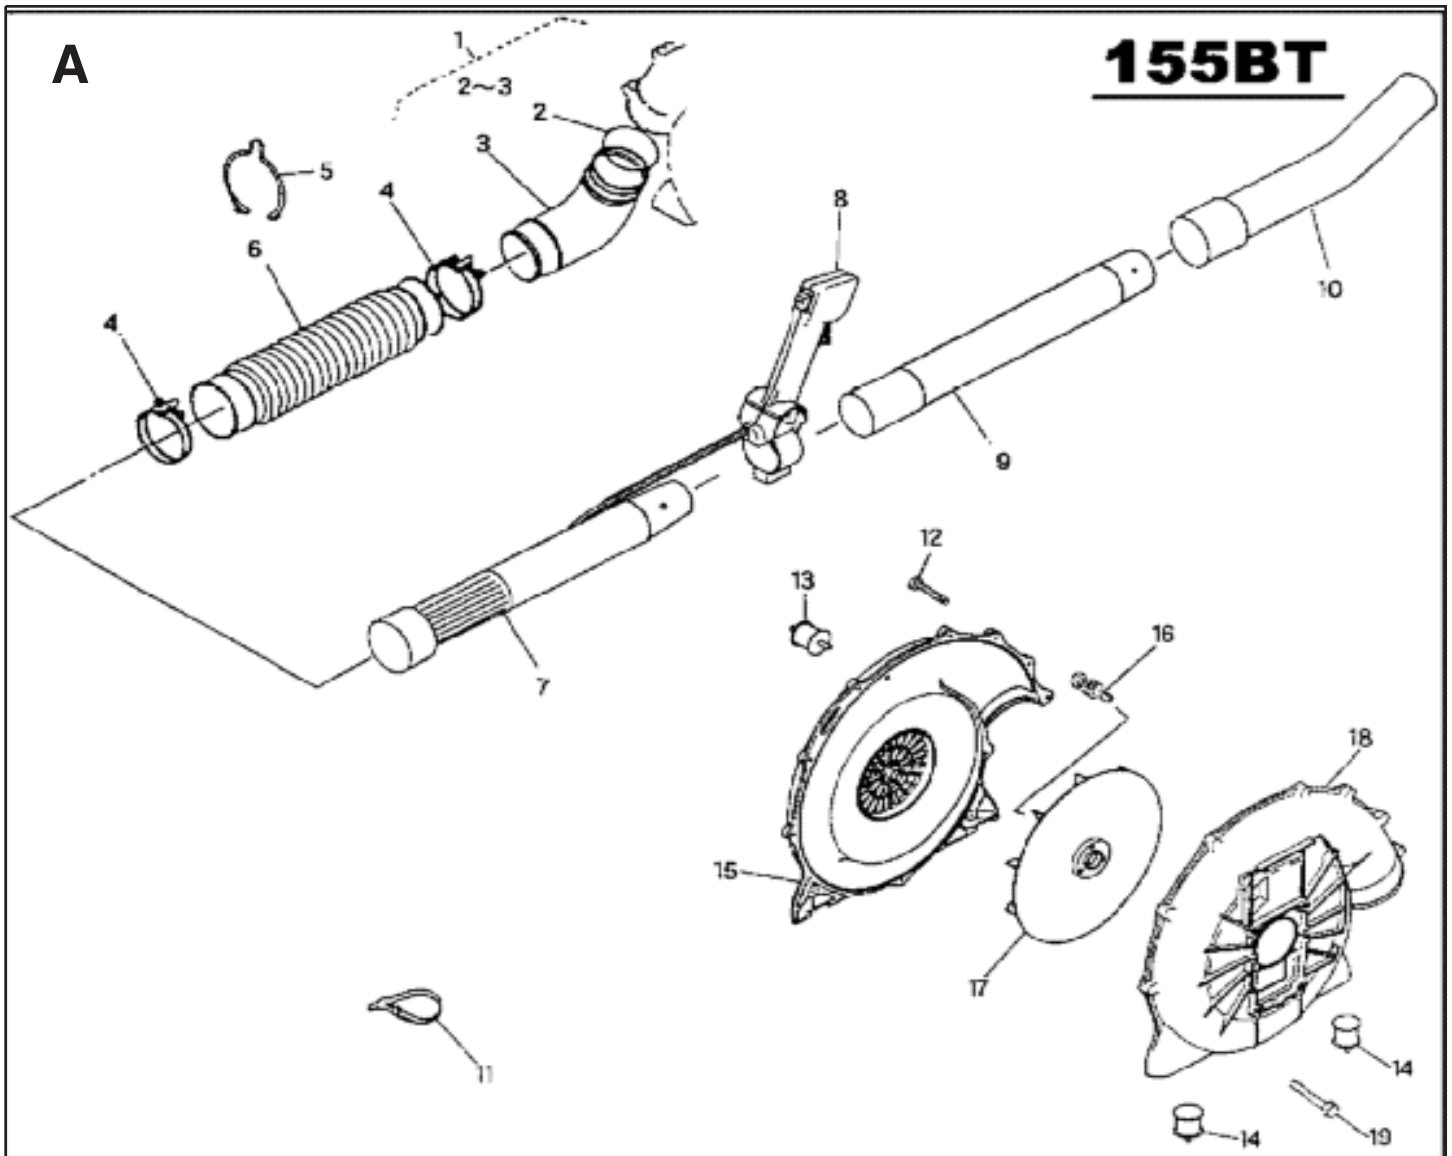

155 BT

Repair Parts Manual

Backpack Blower

Ref. #	Part No.	Description
--------	----------	-------------

1	695 00 04-02	Elbow Pipe
2	695 00 00-05	O-Ring
3	695 00 00-18	Elbow Pipe
4	695 00 05-27	Hose Band
5	695 00 04-21	Wire Clamp
6	695 00 00-16	Flex Pipe
7	695 00 00-19	Base Pipe
8	695 00 06-32	Throttle Assy.
9	695 00 00-20	Middle Pipe
10	695 00 00-21	Bend Pipe

Ref. #	Part No.	Description
--------	----------	-------------

11	695 00 01-10	Wire Band
12	695 00 06-33	Tapping Screw
13	695 00 06-34	Isolating Rubber
14	695 00 06-35	Isolating Rubber
15	695 00 06-36	Fan case
16	695 00 06-37	Lock Bolt
17	695 00 06-38	Fan
18	695 00 06-39	Fan Case
19	695 00 06-40	Lock Bolt

B**155BT**

Ref #	Part No.	Description
1	695 00 00-38	Flange Nylon Nut
2	695 00 00-45	Washer
3	695 00 06-41	Shoulder Band
4	695 00 06-42	Truss Screw
5	732 26 18-01	U-Nut
6	695 00 06-43	Clip
7	695 00 06-44	Knapsack Pad
8	695 00 06-45	Ring
9	695 00 06-46	Screw
10	695 00 06-47	Knapsack Frame
11	695 00 06-48	Fuel Tank