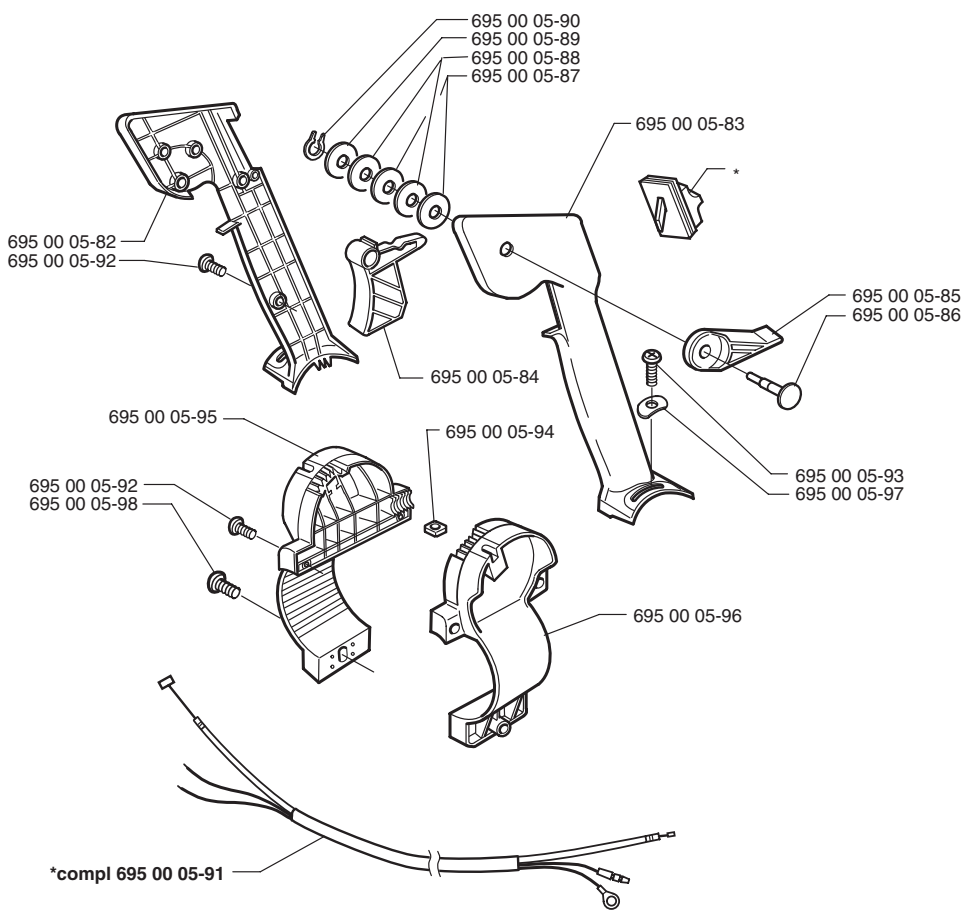

E

compl 695 00 06-32