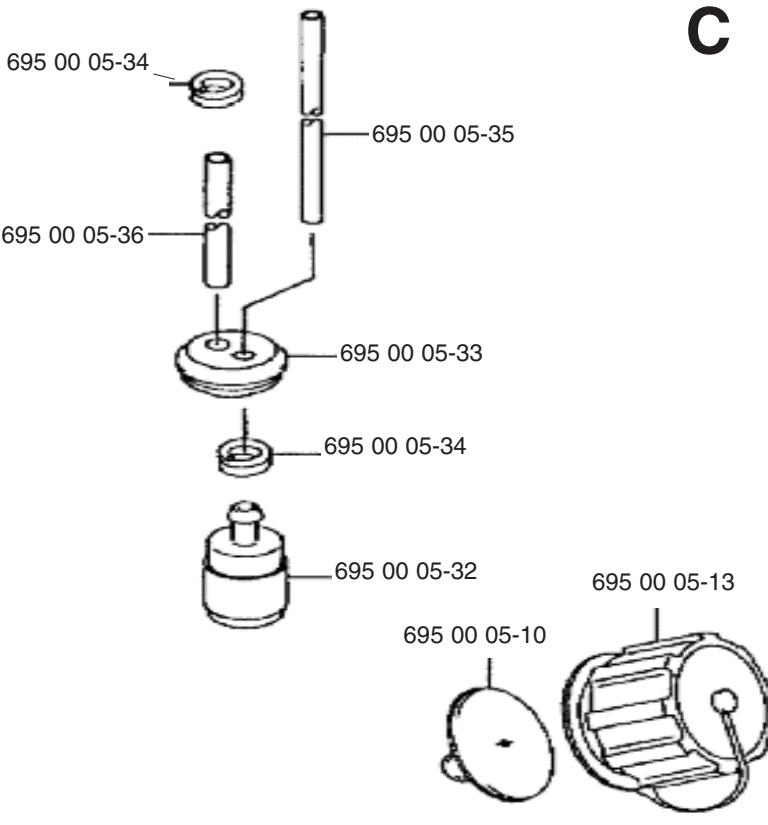

155 BT

Repair Parts Manual

Backpack Blower

Ref. #	Part No.	Description
--------	----------	-------------

1	695 00 04-02	Elbow Pipe
2	695 00 00-05	O-Ring
3	695 00 00-18	Elbow Pipe
4	695 00 05-27	Hose Band
5	695 00 04-21	Wire Clamp
6	695 00 00-16	Flex Pipe
7	695 00 00-19	Base Pipe
8	695 00 06-32	Throttle Assy.
9	695 00 00-20	Middle Pipe
10	695 00 00-21	Bend Pipe

Ref. #	Part No.	Description
--------	----------	-------------

11	695 00 01-10	Wire Band
12	695 00 06-33	Tapping Screw
13	695 00 06-34	Isolating Rubber
14	695 00 06-35	Isolating Rubber
15	695 00 06-36	Fan case
16	695 00 06-37	Lock Bolt
17	695 00 06-38	Fan
18	695 00 06-39	Fan Case
19	695 00 06-40	Lock Bolt

B**155BT**

Ref #	Part No.	Description
1	695 00 00-38	Flange Nylon Nut
2	695 00 00-45	Washer
3	695 00 06-41	Shoulder Band
4	695 00 06-42	Truss Screw
5	732 26 18-01	U-Nut
6	695 00 06-43	Clip
7	695 00 06-44	Knapsack Pad
8	695 00 06-45	Ring
9	695 00 06-46	Screw
10	695 00 06-47	Knapsack Frame
11	695 00 06-48	Fuel Tank