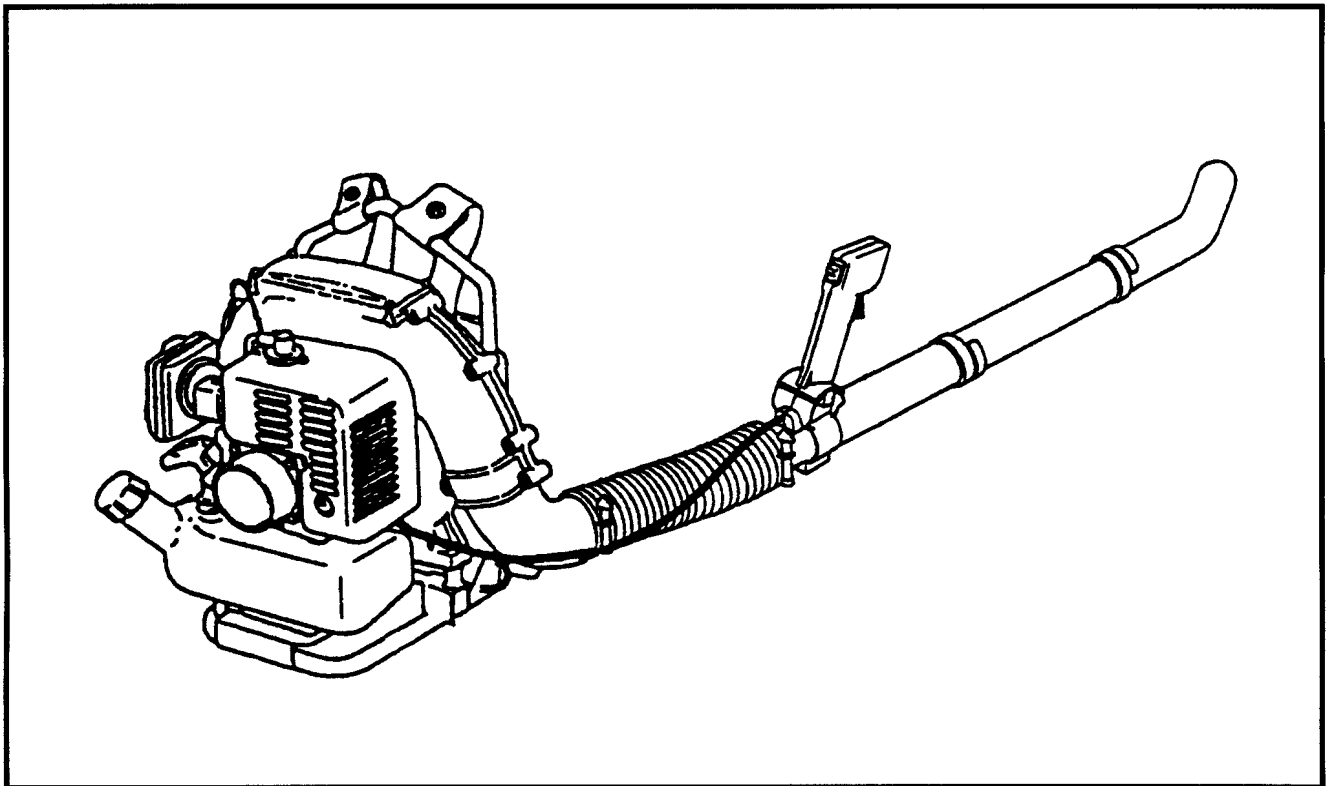

155 BT

Repair Parts Manual

Backpack Blower

Ref. #	Part No.	Description
--------	----------	-------------

1	695 00 04-02	Elbow Pipe
2	695 00 00-05	O-Ring
3	695 00 00-18	Elbow Pipe
4	695 00 05-27	Hose Band
5	695 00 04-21	Wire Clamp
6	695 00 00-16	Flex Pipe
7	695 00 00-19	Base Pipe
8	695 00 06-32	Throttle Assy.
9	695 00 00-20	Middle Pipe
10	695 00 00-21	Bend Pipe

Ref. #	Part No.	Description
--------	----------	-------------

11	695 00 01-10	Wire Band
12	695 00 06-33	Tapping Screw
13	695 00 06-34	Isolating Rubber
14	695 00 06-35	Isolating Rubber
15	695 00 06-36	Fan case
16	695 00 06-37	Lock Bolt
17	695 00 06-38	Fan
18	695 00 06-39	Fan Case
19	695 00 06-40	Lock Bolt