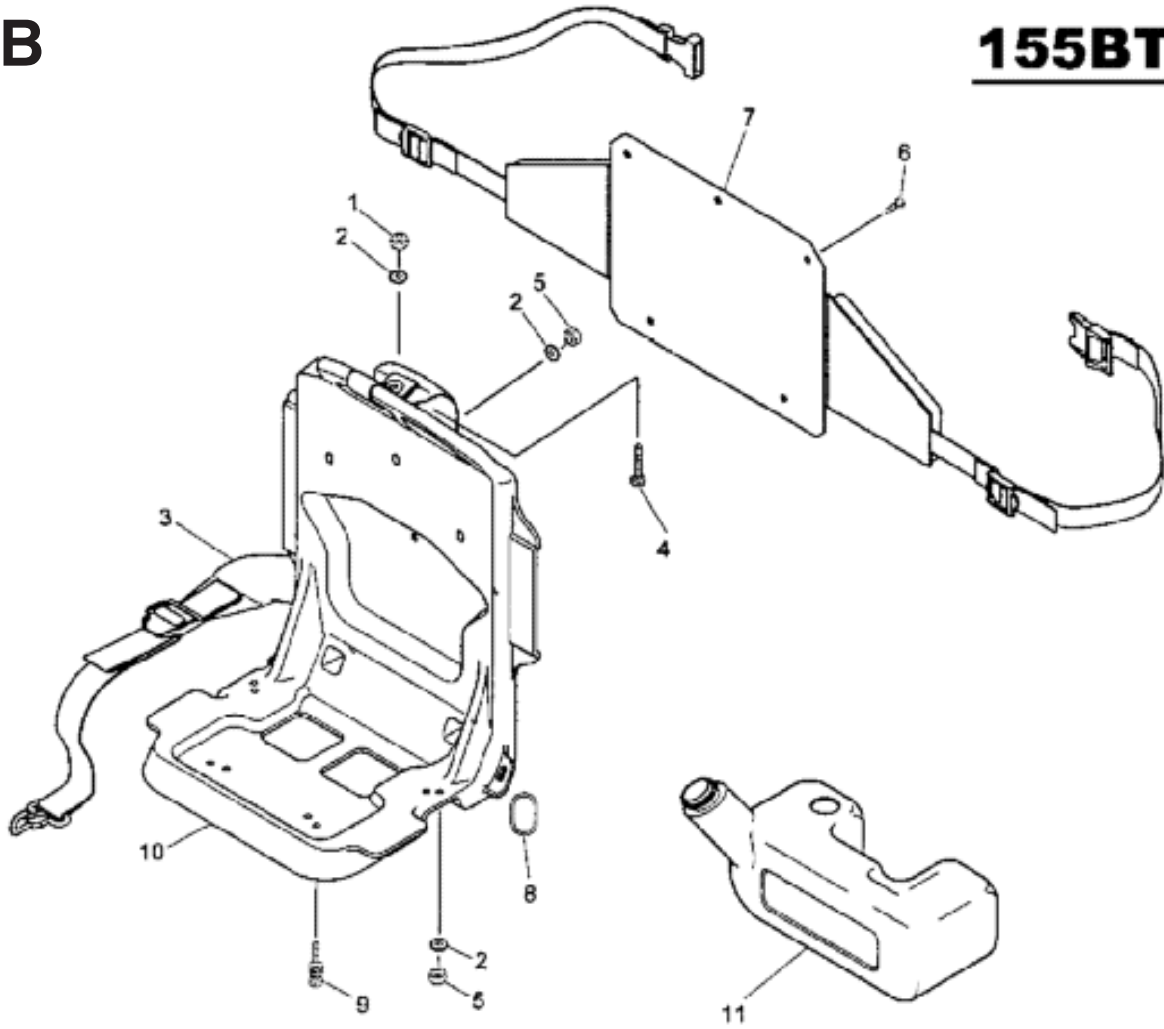

155 BT

Repair Parts Manual

Backpack Blower

Ref. #	Part No.	Description
--------	----------	-------------

1	695 00 04-02	Elbow Pipe
2	695 00 00-05	O-Ring
3	695 00 00-18	Elbow Pipe
4	695 00 05-27	Hose Band
5	695 00 04-21	Wire Clamp
6	695 00 00-16	Flex Pipe
7	695 00 00-19	Base Pipe
8	695 00 06-32	Throttle Assy.
9	695 00 00-20	Middle Pipe
10	695 00 00-21	Bend Pipe

Ref. #	Part No.	Description
--------	----------	-------------

11	695 00 01-10	Wire Band
12	695 00 06-33	Tapping Screw
13	695 00 06-34	Isolating Rubber
14	695 00 06-35	Isolating Rubber
15	695 00 06-36	Fan case
16	695 00 06-37	Lock Bolt
17	695 00 06-38	Fan
18	695 00 06-39	Fan Case
19	695 00 06-40	Lock Bolt

B**155BT**

Ref #	Part No.	Description
1	695 00 00-38	Flange Nylon Nut
2	695 00 00-45	Washer
3	695 00 06-41	Shoulder Band
4	695 00 06-42	Truss Screw
5	732 26 18-01	U-Nut
6	695 00 06-43	Clip
7	695 00 06-44	Knapsack Pad
8	695 00 06-45	Ring
9	695 00 06-46	Screw
10	695 00 06-47	Knapsack Frame
11	695 00 06-48	Fuel Tank