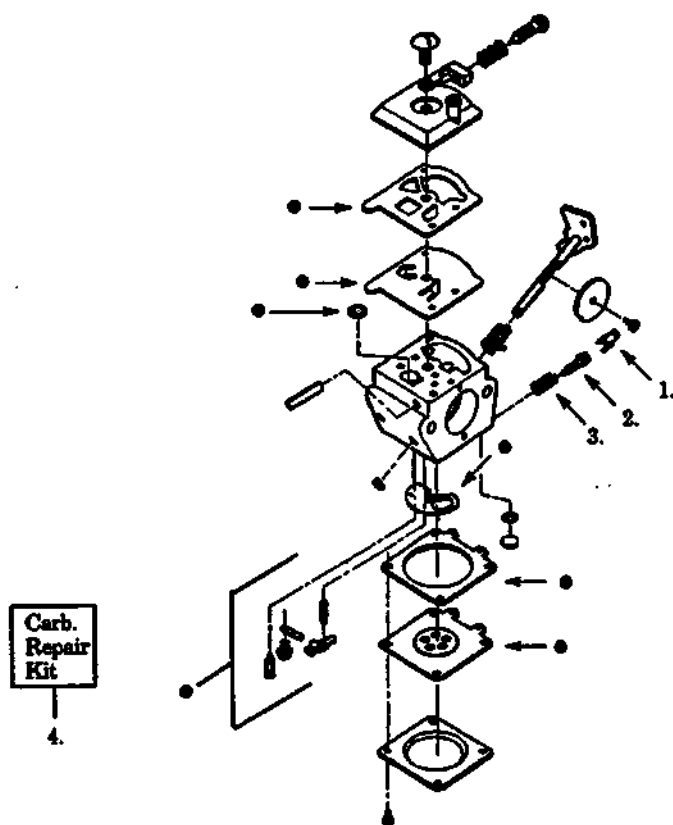

Carburetor Assembly Kit Number #530 05 96-47 - WA - 218

Ref.	Part No.	Description
1.	530 03 84-04	Limiter Cap
2.	530 03 53-41	Idle Needle
3.	530 03 53-42	Spring Idle Needle
4.	530 06 96-68	Carburetor Repair Kit (● Indicates Contents)