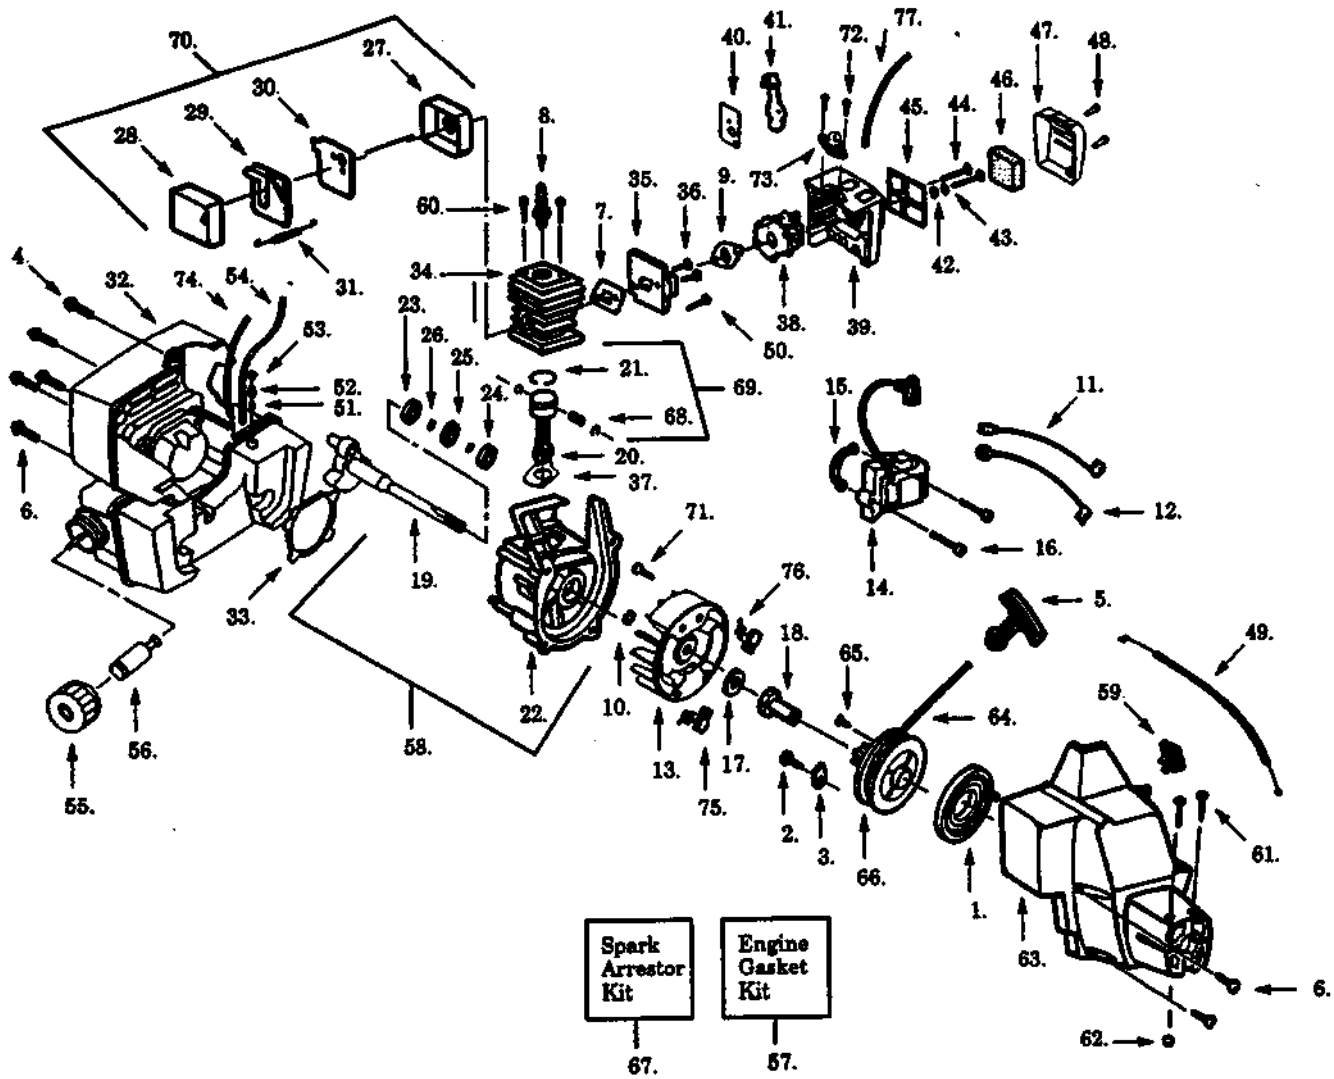

Ref.	Part No.	Description	Ref.	Part No.	Description	Ref.	Part No.	Description
1.	530 02 93-95	starter spring	27.	530 03 65-78	Muffler Body	54.	530 06 95-71	Fuel Line-Prim./Tnk
2.	530 01 57-75	screw-pulley	28.	530 03 65-77	Muffler Cover	55.	530 01 43-47	Fuel Cap Ass'y.
3.	530 02 75-23	Retainer-pulley	29.	530 03 86-02	Muffler Baffle-Exit	56.	530 01 43-62	Fuel Pickup Ass'y.
4.	530 01 59-34	Screw-Shrd/Fan Hsg.	30.	530 03 65-79	Muffler Baffle-First	57.	530 06 96-25	Engine Gasket Kit
5.	530 02 75-69	Starter Handle	31.	530 02 99-30	Muffler Spring			(† Indicates Content)
6.	530 01 58-10	Screw-Fan Housing	32.	530 04 73-25	Shroud & Tank AMY.	58.	530 01 47-29	C'case & C'shaft Assy.
7.	530 01 91-85	Gasket-Cylin./Carb.	33.	530 01 91-81	Gasket-C'case			(Incl. 10,19,22-26)
8.	530 03 00-75	Spark Plug-RCJ-8Y	34.	530 06 96-19	Cylinder	59.	530 03 81-14	Switch
9.	530 01 91-94	Gasket-Carb.	35.	530 06 95-64	Carb. Adaptor	60.	530 01 59-53	Screw-Cylinder
10.	530 01 59-45	Retainer-Crankcase	36.	530 01 60-14	Straw-Carb. Adaptor	61.	530 01 60-72	Screw-Pinch Clamp
11.	530 01 46-63	Lead Wire	37.	530 01 92-23	Gasket-Cylinder	62.	530 01 57-68	Locknut-Pinch Clmp
12.	530 01 46-62	Ground Wire	38.	530 06 96-47	Carburetor	63.	530 06 96-75	Fan Housing/Shroud
13.	530 03 91-48	Flywheel			w/Limiter Cap			Ass'y.
14.	530 03 91-63	Ignition Module	39.	530 03 89-44	Air Box	64.	530 06 92-32	Rope Kit
15.	530 03 61-45	Spacer-Ignition Mod.	40.	530 03 73-26	Choke Plate	65.	530 01 60-80	Screw-Rope Retain.
16.	530 01 59-54	Straw-Ignition Mod.	41.	530 03 81-02	Choke Shutter	66.	530 06 94-00	Starter Pulley Kit
17.	530 01 58-28	Washer-Flywheel	42.	530 01 52-54	Wave Washer			(Incl 65)
18.	530 02 79-53	Drive coupling	43.	530 01 58-52	Choke Spacer	67.	530 06 93-80	Spark Arrestor Kit
19.	530 01 45-32	Crankshaft Ass'y.	44.	530 01 58-87	Screw-Carb.	68.	530 01 51-62	Piston Pin Retainer
20.	530 06 96-15	connecting Rod Ass'y	45.	530 03 74-13	Filter Plate	69.	530 06 96-21	Piston Kit
21.	530 03 64-04	Piston Ring	46.	530 03 73-31	Air Filter Foam			(Incl. 21, 68 & Pin)
22.	530 01 48-61	Crankcase Ass'y. and. 10 & 23-25)	47.	530 03 72-92	Air Falter Cover	70.	530 06 96-60	Muffler Kit
23.	530 03 21-25	Inner Bearing	48.	530 01 59-66	straw-Fdter cover	71.	530 01 58-82	Screw-Flywheel
24.	530 03 21-24	Outer Bearing	49.	530 03 67-44	Throttle Cable Ass'y.	72.	530 01 60-90	Screw-Primer Ass'y
25.	530 01 91-79	C'case seal	50.	530 01 58-14	Screw-Carb. Adaptor	73.	530 03 79-72	Primer Bulb Ass'y.
26.	530 01 59-41	Retain. Ring-C'shaft	51.	530 02 61-19	Check Valve	74.	530 06 92-47	Fuel Line-Carb./Tank
			52.	530 02 97-17	Element-Falter	75.	530 02 99-39	Starter Dog
			53.	530 02 96-96	Retainer	76.	530 03 77-30	Starter Dog Spring
						77.	530 06 92-16	Fuel Line-Carb./Prim

✓ = NEW PART NUMBER FOR THIS IPL * = REFER TO THE SERVICE REFERENCE INDICATED FOR MORE INFORMATION. (LOCATED AT END OF IPL)