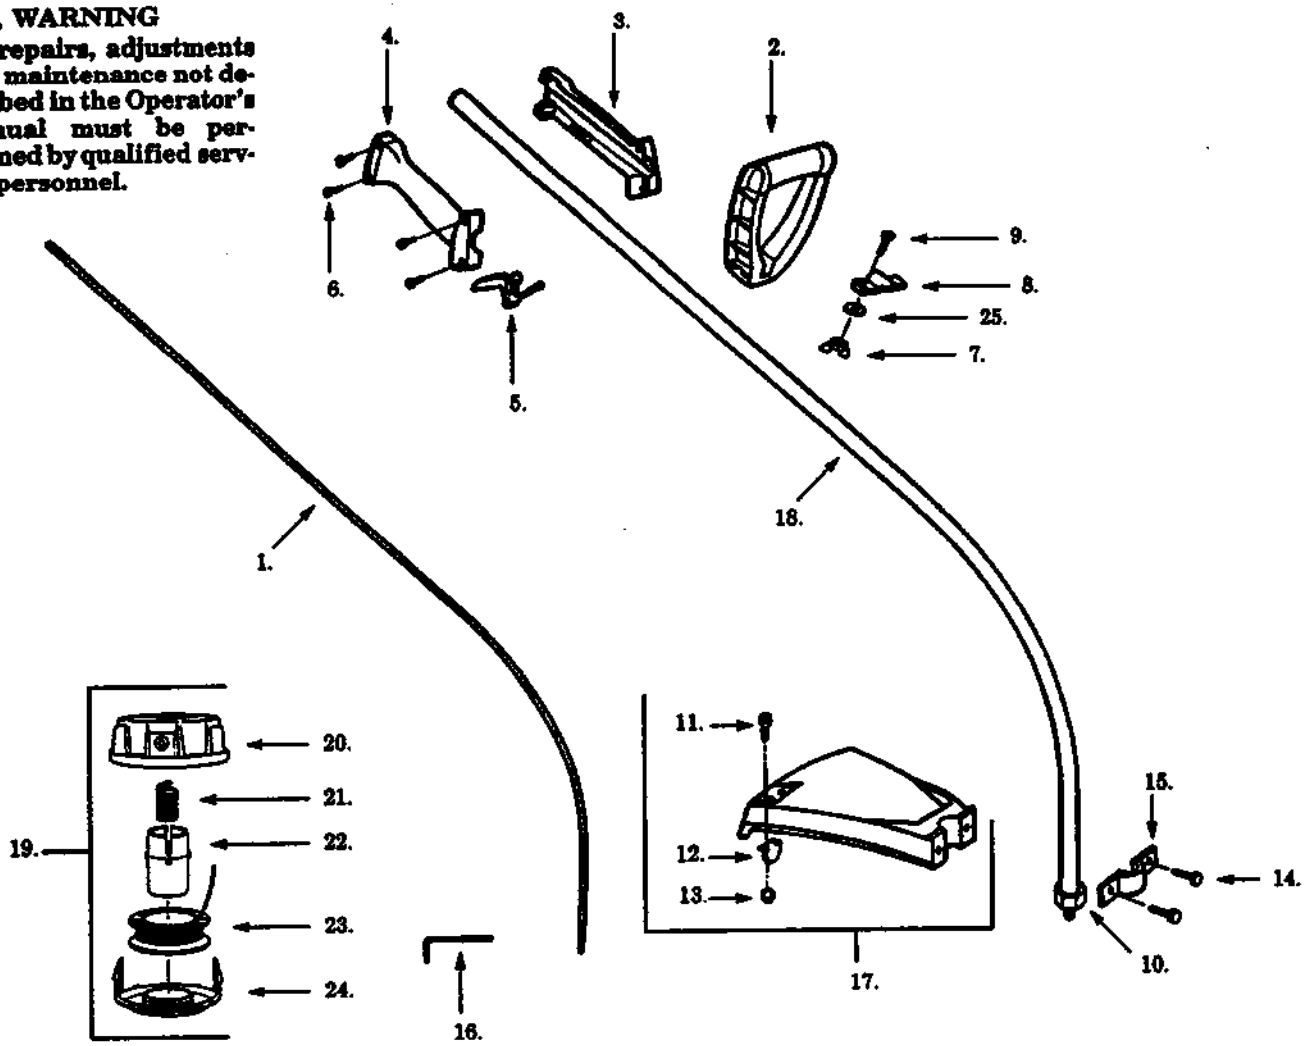

21LCN

1.1995
Spare parts
Pièces détachées

⚠ WARNING
All repairs, adjustments and maintenance not described in the Operator's Manual must be performed by qualified service personnel.

Ref.	Part No.	Description	Ref.	Part No.	Description
1.	530 09 46-71	Drive Shaft - 45"	20.	530 09 48-75	Hub Ass'y.
2.	530 09 46-73	"D" Handle	21.	530 09 48-30	Spring.
3.	530 03 65-14	Throttle Hsg. (Left)	22.	530 09 48-27	Release Button
4.	530 03 65-15	Throttle Hsg. (Right)	23.	952 71 55-44	Spool w/Line
5.	530 03 65-56	Throttle Lever	24.	530 09 48-28	Cover
6.	530 01 59-66	Screw - Throttle Hsg.	25.	530 09 20-62	Washer - Handle
7.	530 09 13-73	Wing Nut - Handle			
8.	530 09 47-42	Clamp - Handle			
9.	530 01 58-20	Bolt - Handle			
10.	530 09 45-43	Dust Cup	Not Shown		
11.	530 01 53-37	Screw - Line Limiter			
12.	530 09 45-70	Line Limiter	530 04 70-65		Carton Contents Bag
13.	534 79 05-00	Locknut - Line Limiter	108 08 33-89		Operator Manual
14.	530 01 61-07	Screw - Shield	530 03 89-07		Shaft Warning Decal
15.	530 02 93-73	Shield Bracket	530 08 52-80		Carton
16.	530 03 11-59	Hex Wrench (5/32)			
17.	530 06 92-99	Shield Kit Ass'y.			
18.	530 09 53-32	Drive Shaft Hsg.			
19.	952 71 55-40	Cutting Head Ass'y. (Incl. 20-24)			

✓ = NEW PART NUMBER FOR THIS IPL * = REFER TO THE SERVICE REFERENCE INDICATED FOR MORE INFORMATION. (LOCATED AT END OF IPL)

Carburetor Assembly Kit Number #530 05 96-47 - WA - 218

Ref.	Part No.	Description
1.	530 03 84-04	Limiter Cap
2.	530 03 53-41	Idle Needle
3.	530 03 53-42	Spring Idle Needle
4.	530 06 96-68	Carburetor Repair Kit (● Indicates Contents)