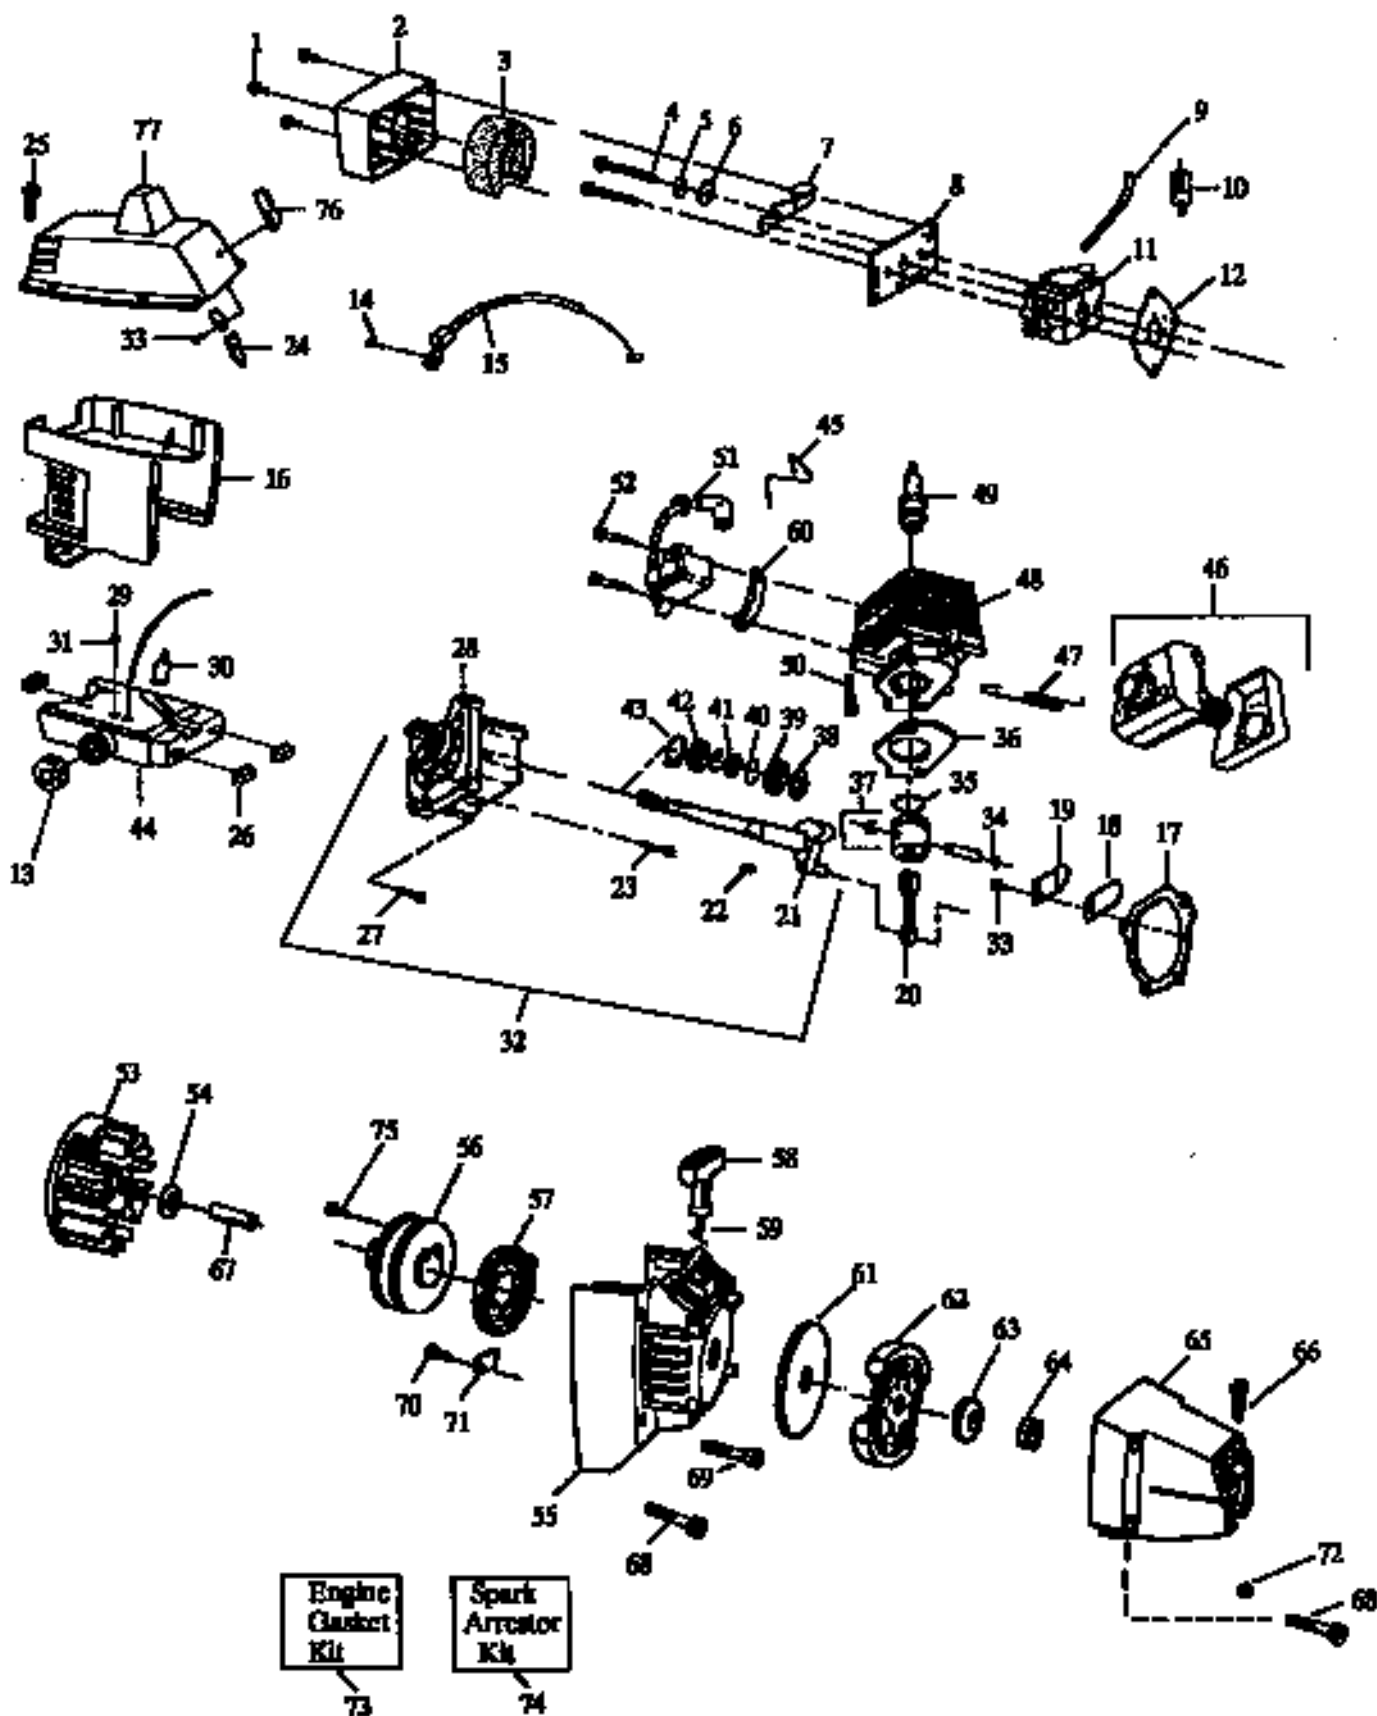

Note: Illustrations may differ from actual models due to design changes

Note: Illustration may differ from actual models due to design changes

Key No.	Part No.	Description	Key No.	Part No.	Description
1	530 01 57-73	Screw	44	530 01 42-78	Fuel Tank Ass'y. (Incl. 29-31)
2	530 02 97-27	Air Filter Cover	45	530 02 97-59	Switch Wire Form
3	530 02 75-30	Air Filter	46	530 08 92-57	Muffler Kit
4	530 01 58-49	Screw	47	530 02 49-03	Muffler Attachment Spring
5	530 02 75-28	Spacer	48		Cylinder
6	530 01 52-54	Wave Washer		530 01 22-47	Model GT26
7	530 02 91-14	Choke Shutter		530 01 22-38	Model GT32
8	530 02 96-32	Air Filter Plate	49		Spark Plug
9	530 06 93-38	Fuel Line Kit		530 03 00-75	Model GT26 (RCJ-8Y)
10	530 01 41-99	Fuel Pick-up Ass'y.		530 03 00-73	Model GT32 (CJ-8Y)
11	530 03 52-59	Carburetor	50	530 00 16-24	Screw
12	* 530 01 91-64	Carburetor Gasket	51	530 03 91-46	Ignition Module Kit
13	530 01 43-35	Fuel Cap Ass'y.	52		Screw
14	530 01 57-75	Screw		530 01 57-76	Model GT26
15	530 02 97-21	Throttle Cable Ass'y.		530 01 51-28	Model GT32
16	530 02 96-41	Shroud	53	530 03 91-36	Flywheel Ass'y.
17	* 530 01 91-54	Crankcase/Shroud Gasket	54	530 34 79-87	Washer
18	530 02 75-93	Reed	55	530 01 43-20	Fan Housing
19	530 02 75-94	Reed Stop	56	530 06 93-35	Starter Pulley Kit
20	530 01 09-60	Connecting Rod Ass'y. (Incl. Bearings)	57	530 02 93-95	(Incl. #75) Starter Spring
21	530 01 09-34	Crankshaft Ass'y.	58	530 02 96-36	Starter Handle
22	530 01 51-26	Flywheel Key	59	530 06 93-39	Rope Kit
23	530 01 57-72	Screw	60	530 02 75-25	Spacer (Model GT26 Only)
24	530 02 97-61	Switch Retainer	61	530 09 41-89	Clutch Washer
25	530 01 58-86	Screw	62	530 06 93-36	Clutch Ass'y. Kit
26	530 02 97-60	Isolator	63	530 01 57-96	Washer
27	530 01 57-71	Screw	64	530 00 17-33	Nut
28	530 01 40-16	Crankcase Ass'y. (Incl. #39,40,41, & 42)	65	530 01 43-24	Clutch Housing
29	530 02 61-19	Check Valve	66	530 01 57-67	Screw
30	530 02 97-17	Filter Element	67	530 02 75-11	Spacer
31	530 02 96-96	Retainer	68	530 01 57-70	Screw
32	530 01 40-15	Crankcase & Crankshaft Ass'y (#38,39,40,41,42,& 43)	69	530 01 57-69	Screw
33	530 01 52-41	Screw	70	530 01 54-96	Screw
34	530 01 51-62	Piston Pin Retainer	71	530 02 75-23	Retainer
35		Piston Ring	72	530 01 57-68	Locknut
	530 02 73-69	Model GT26	73	530 06 93-25	Engine Gasket Kit (*Indicates Contents)
	530 02 58-75	Model GT32	74	952 70 16-12	Spark Arrestor Kit
36	* 530 01 91-78	Cylinder Gasket	75	530 01 58-23	Screw
37		Piston Kit (Incl. #34,35 & pin)	76	530 02 97-57	Switch Lever
	530 06 92-40	Model GT26	77	530 02 97-70	Cylinder Cover
	530 06 92-77	Model GT32			
38	530 01 57-88	Spacer			
39	530 03 21-03	Inner Bearing			
40	530 01 57-87	Retaining Ring			
41	530 01 91-58	Crankshaft Seal			
42	530 32 1-02	Outer Bearing			
43	530 01 57 -89	Crankshaft Retaining Ring			
				530-029896	Instruction Decal
				530-061384	Carton
				Not Shown