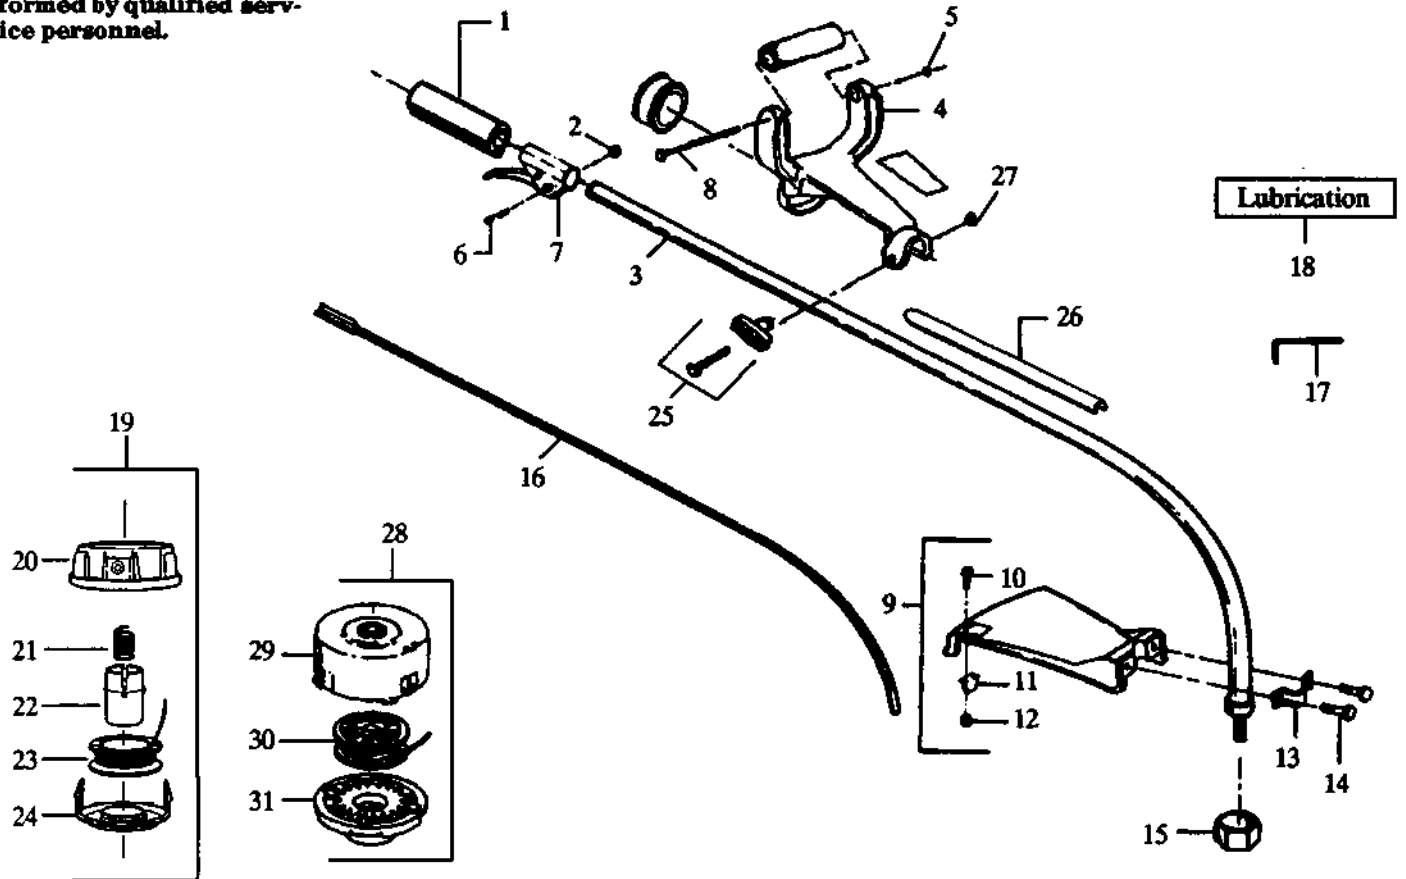

PARTS LIST NO.
530-068117 - 12/18/90

HUSQVARNA PARTS LIST

Trimmer Models:
26 LC & 32 LC

Page No.
1

REPLACES
NONE

Note: Illustrations may differ from actual models due to design changes

⚠ WARNING

All repairs, adjustments and maintenance not described in the Operator's Manual must be performed by qualified service personnel.