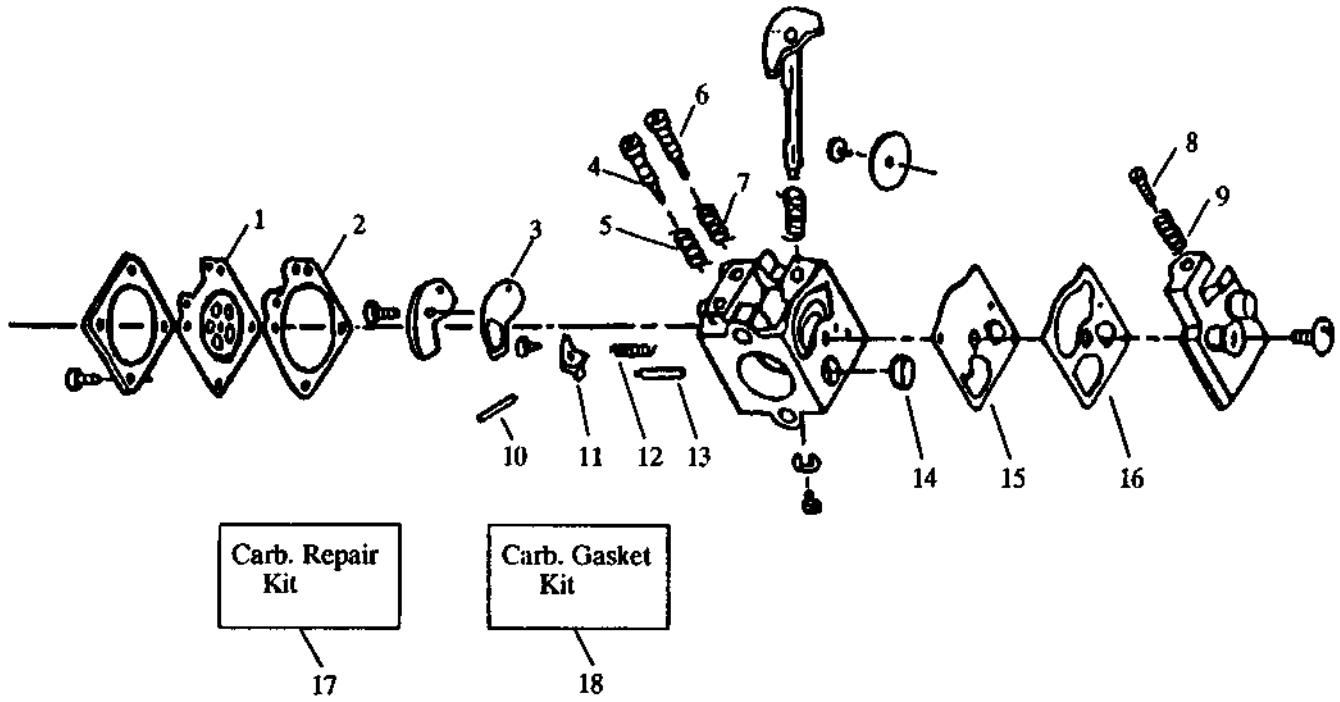

PARTS LIST NO. 530-068117 - 12/18/90		HUSQVARNA PARTS LIST	Trimmer Models: 26 LC & 32 LC
Page No. 4	REPLACES NONE		

**Carburetor Assembly Part Number 530-035259**

Key No.	Part No.	Description	Key No.	Part No.	Description
1	5300350-14	* + Metering Diaphragm	11	530 03 5031	+ Metering Lever
2	5300351-51	* + Metering Diaphragm Gasket	12	530 03 51-88	+ Metering Lever Spring
3	5300351-47	* + Circuit Plate Gasket	13	530 03 51-06	+ Inlet Needle Valve
4	5300351-42	Hi Speed Needle	14	530 03 51-78	+ Inlet Screen
5	5300350-36	Hi Speed Needle Spring	15	530 03 51-66	* + Pump Diaphragm
6	5300351-41	Idle Needle	16	530 03 51-64	* + Pump Gasket
7	5300350-23	Idle Needle Spring	17	530 03 52-60	Carb. Kwik Repair Kit (+ Indicates Contents)
8	5300352-03	Idle Speed Screw			Carb. Gasket/Diaphragm Kit (*Indicates Contents)
9	5300352-08	Idle Speed Spring	18	530 03 51-85	
10	5300350-28	+ Metering Pin			