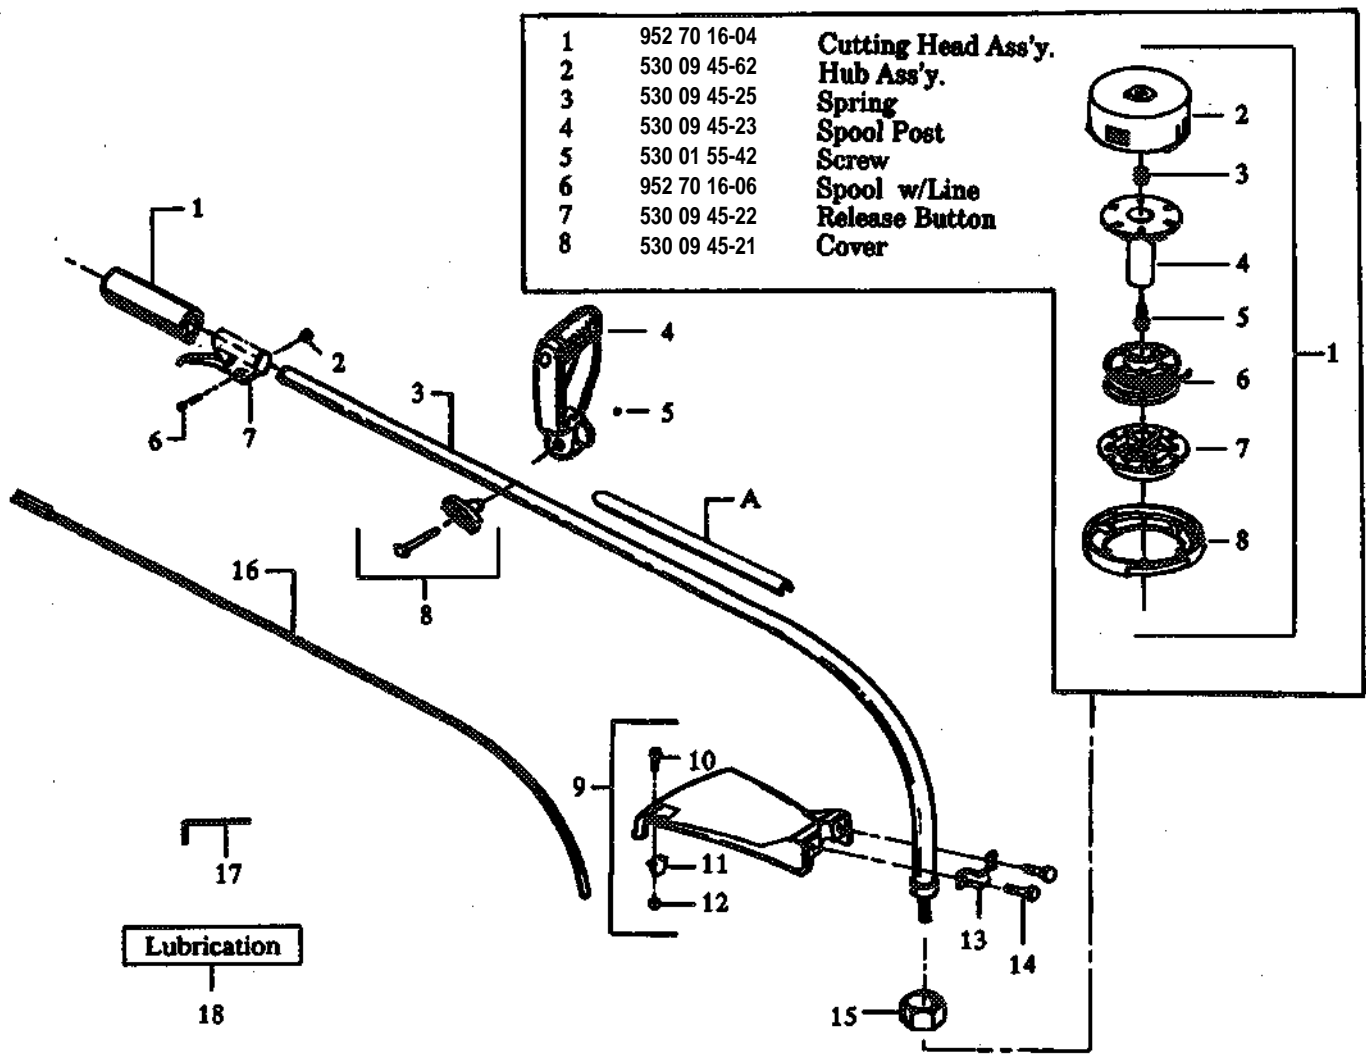

PARTS LIST NO.
530 06 75-17 - 11/7/88

HUSQVARNA PARTS LIST

Trimmer Model:
28 RLC

REPLACES
NONE

Note: Illustrations may differ from actual models due to design changes

1	952 70 16-04	Cutting Head Ass'y.
2	530 09 45-62	Hub Ass'y.
3	530 09 45-25	Spring
4	530 09 45-23	Spool Post
5	530 01 55-42	Screw
6	952 70 16-06	Spool w/Line
7	530 09 45-22	Release Button
8	530 09 45-21	Cover

Lubrication

18