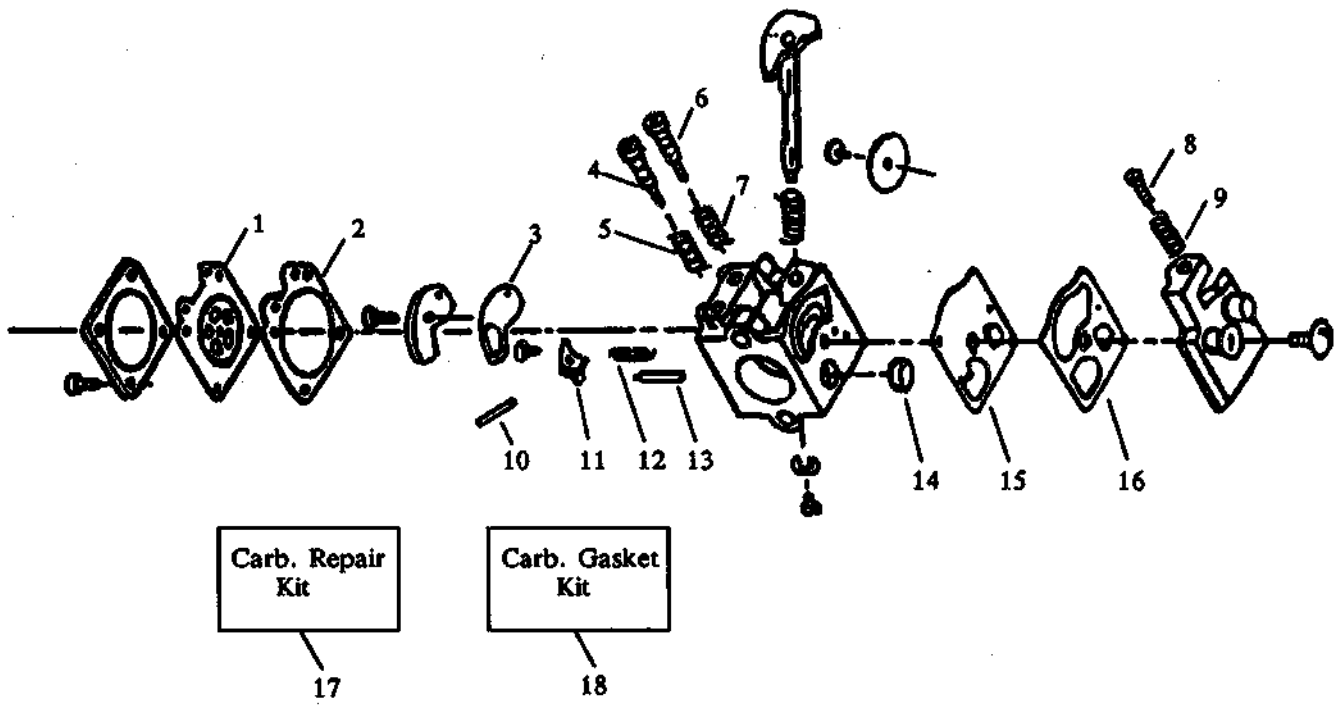

Key No.	Part No.	Description	Key No.	Part No.	Description
1	530 03 50-14	* + Metering Diaphragm	11	530 03 50-31	+ Metering Lever
2	530 03 51-51	* + Metering Diaphragm Gasket	12	530 03 51-88	+ Metering Lever Spring
3	530 03 51-47	* + Circuit Plate Gasket	13	530 03 51-06	+ Inlet Needle Valve
4	530 03 51-42	Hi Speed Needle	14	530 03 51-78	+ Inlet Screen
5	530 03 50-36	Hi Speed Needle Spring	15	530 03 51-66	* + Pump Diaphragm
6	530 03 51-41	Idle Needle	16	530 03 51-64	* + Pump Gasket
7	530 03 50-23	Idle Needle Spring	17	530 03 52-60	Carb. Kwik Repair Kit (+ Indicates Contents)
8	530 03 52-03	Idle Speed Screw	18	530 03 51-85	Carb. Gasket/Diaphragm Kit (*Indicates Contents)
9	530 03 52-08	Idle Speed Spring			
10	530 03 50-28	+ Metering Pin			

Key No.	Part No.	Description	Key No.	Part No.	Description
1	530 02 75-95	Grip	15	530 09 45-43	Dust Cup
2	530 01 57-68	Nut	16	530 09 45-51	Drive Shaft
3	530 09 46-41	Drive Shaft Housing	17	530 03 11-11	Hex Wrench (5/32)
4	530 01 09-57	Handle Ass'y.	18	530 03 01-02	Shaft Lubrication
5	530 01 51-97	Nut			
6	530 01 57-74	Screw			
7	530 01 09-59	Throttle Housing Ass'y.			
8	530 06 92-52	"T" Handle Kit			
9	530 06 92-82	Shield Kit Ass'y. (Incl. #10,11,12 & 14)			
10	530 01 53-37	Screw			
11	530 09 45-70	Line Limiter	Decals		
12	530 01 52-17	Locknut	A	530 02 74-30	Shaft Warning Decal
13	530 09 36-53	Shield Bracket			
14	530 09 22-43	Screw	Not Shown	530 06 75-16	Operator's Manual

PARTS LIST NO.
530 06 75-17 - 11/7/88

HUSQVARNA PARTS LIST

Trimmer Model:
26 RLC

Page No. 2

REPLACES
NONE

Note: Illustrations may differ from actual models due to design changes

PARTS LIST NO. 530 06 75-17 - 11/7/88	HUSQVARNA PARTS LIST	Trimmer Model: 26 RLC
REPLACES NONE	<i>Note: Illustrations may differ from actual models due to design changes</i>	

Carburetor Assembly Part Number 530-035259

PARTS LIST NO.
530 06 75-17 - 11/7/88

HUSQVARNA PARTS LIST

Trimmer Model:
28 RLC

REPLACES
NONE

Note: Illustrations may differ from actual models due to design changes