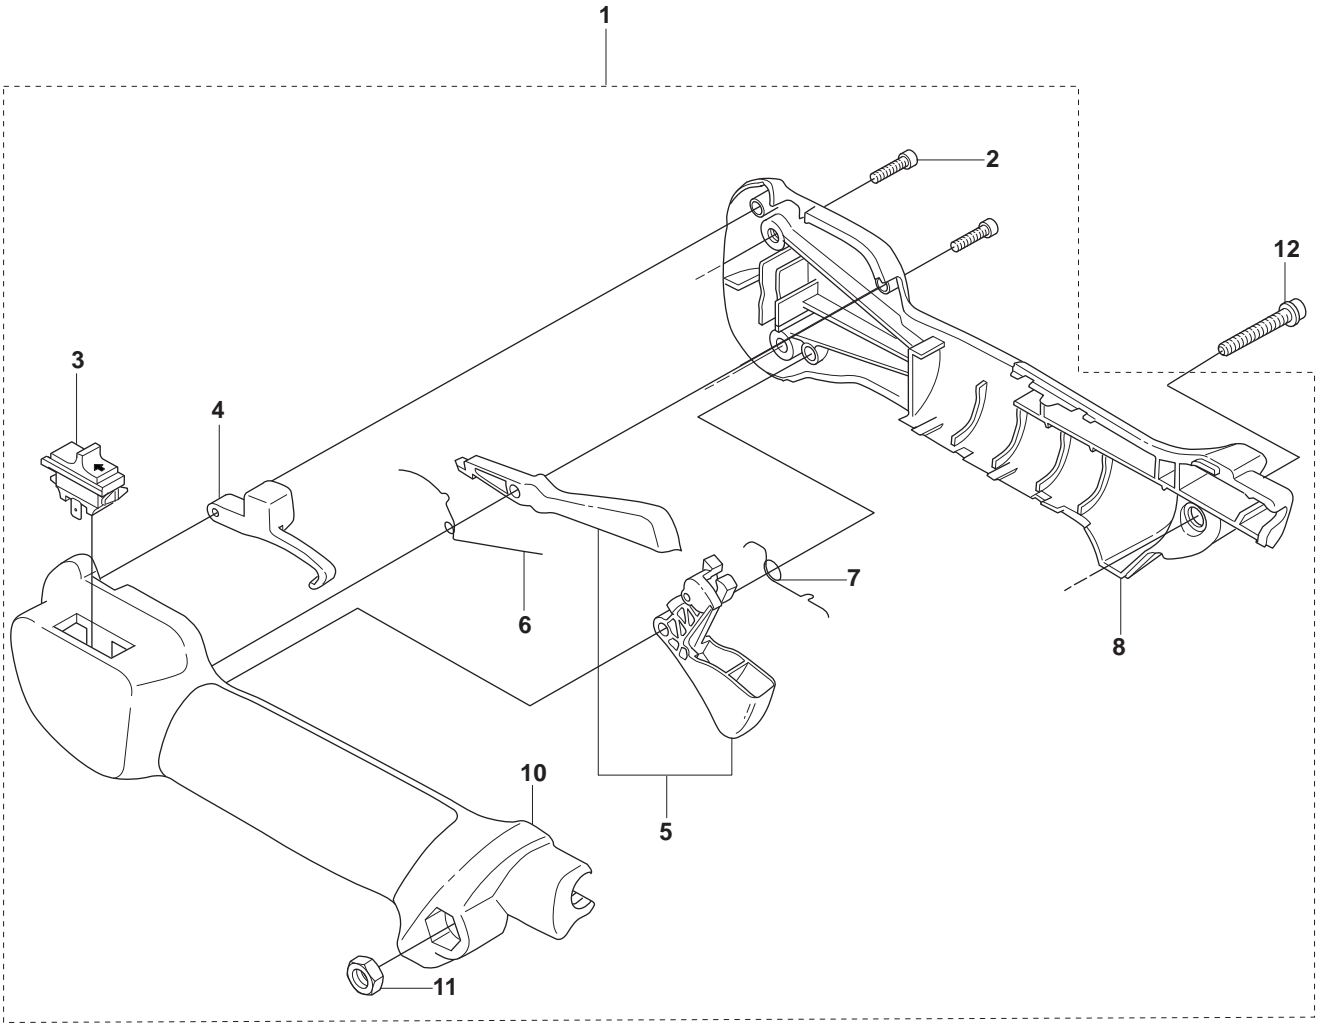

G 323R, 325Rx
THROTTLE CONTROLS

THROTTLE CONTROLS

Position	Article	Quantity	Notes	Kit
1	537 42 45-13	1		
2	503 21 66-16	2		1
3	537 41 90-01	1		1
4	537 16 07-01	1		1
5	506 49 77-01	1		1
6	537 17 43-01	1		1
7	537 17 42-01	1		1
8	537 16 03-02	1		1
10	537 16 02-09	1		1
11	503 22 10-13	1		1
12	503 20 07-35	1		
13	537 42 44-01	1		
14	503 21 66-16	1		13
15	537 17 39-01	1		13