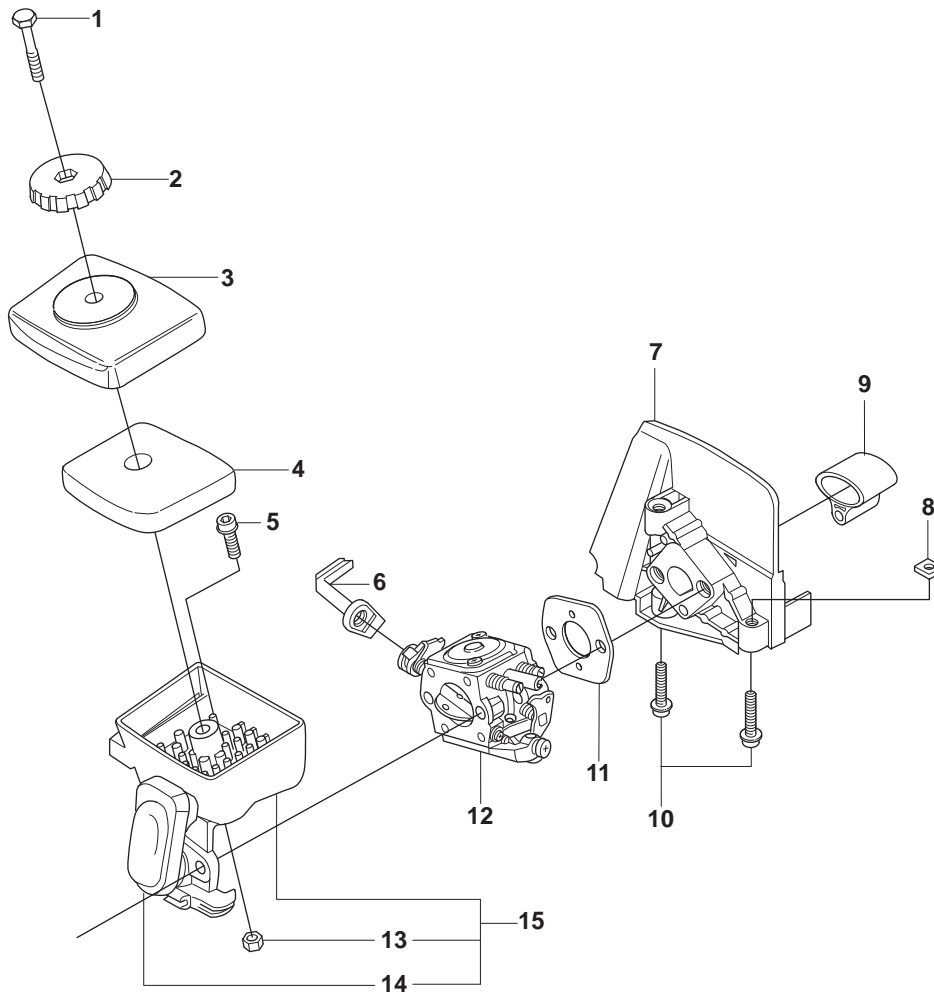

J 323C, L, LD, R, RJ, 325CX, Lx, LDx, Rx, RJx
CARBURETOR & AIRFILTER

Page J		323C, L, LD, R, RJ 325CX, Lx, LDx, Rx, RJx		CARBURETOR & AIRFILTER	
Position	Article	Quantity	Notes	Kit	
1	502 20 65-03	1			
2	502 20 40-01	1			
3	503 88 80-02	1			
4	537 18 63-01	1			
5	503 21 75-16	1			
6	503 96 25-01	1			
7	503 91 09-01	1			
8	503 22 65-04	2			
9	503 94 26-01	1			
10	503 20 03-25	2			
11	503 49 71-01	1			
12	503 28 34-01	1	Zama C1Q-EL24		
13	731 23 14-01	1		15	
14	503 88 79-01	1		15	
15	503 89 03-01	1	323