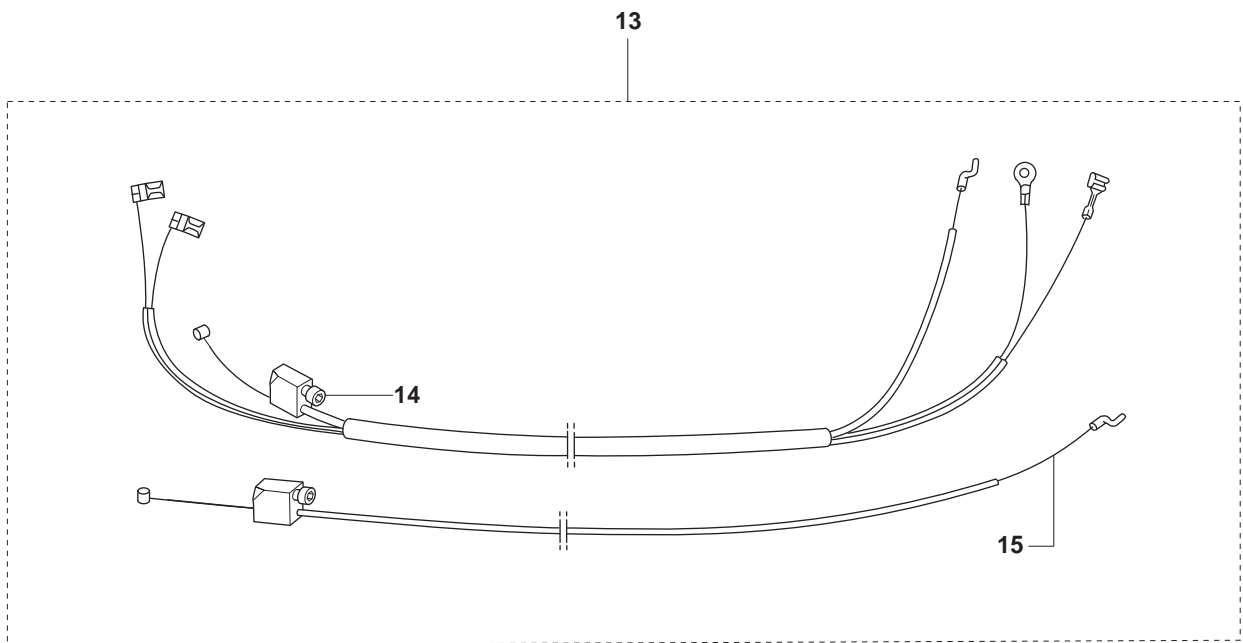

G 323R, 325Rx
THROTTLE CONTROLS

THROTTLE CONTROLS

Position	Article	Quantity	Notes	Kit
1	537 42 45-13	1		
2	503 21 66-16	2		1
3	537 41 90-01	1		1
4	537 16 07-01	1		1
5	506 49 77-01	1		1
6	537 17 43-01	1		1
7	537 17 42-01	1		1
8	537 16 03-02	1		1
10	537 16 02-09	1		1
11	503 22 10-13	1		1
12	503 20 07-35	1		
13	537 42 44-01	1		
14	503 21 66-16	1		13
15	537 17 39-01	1		13