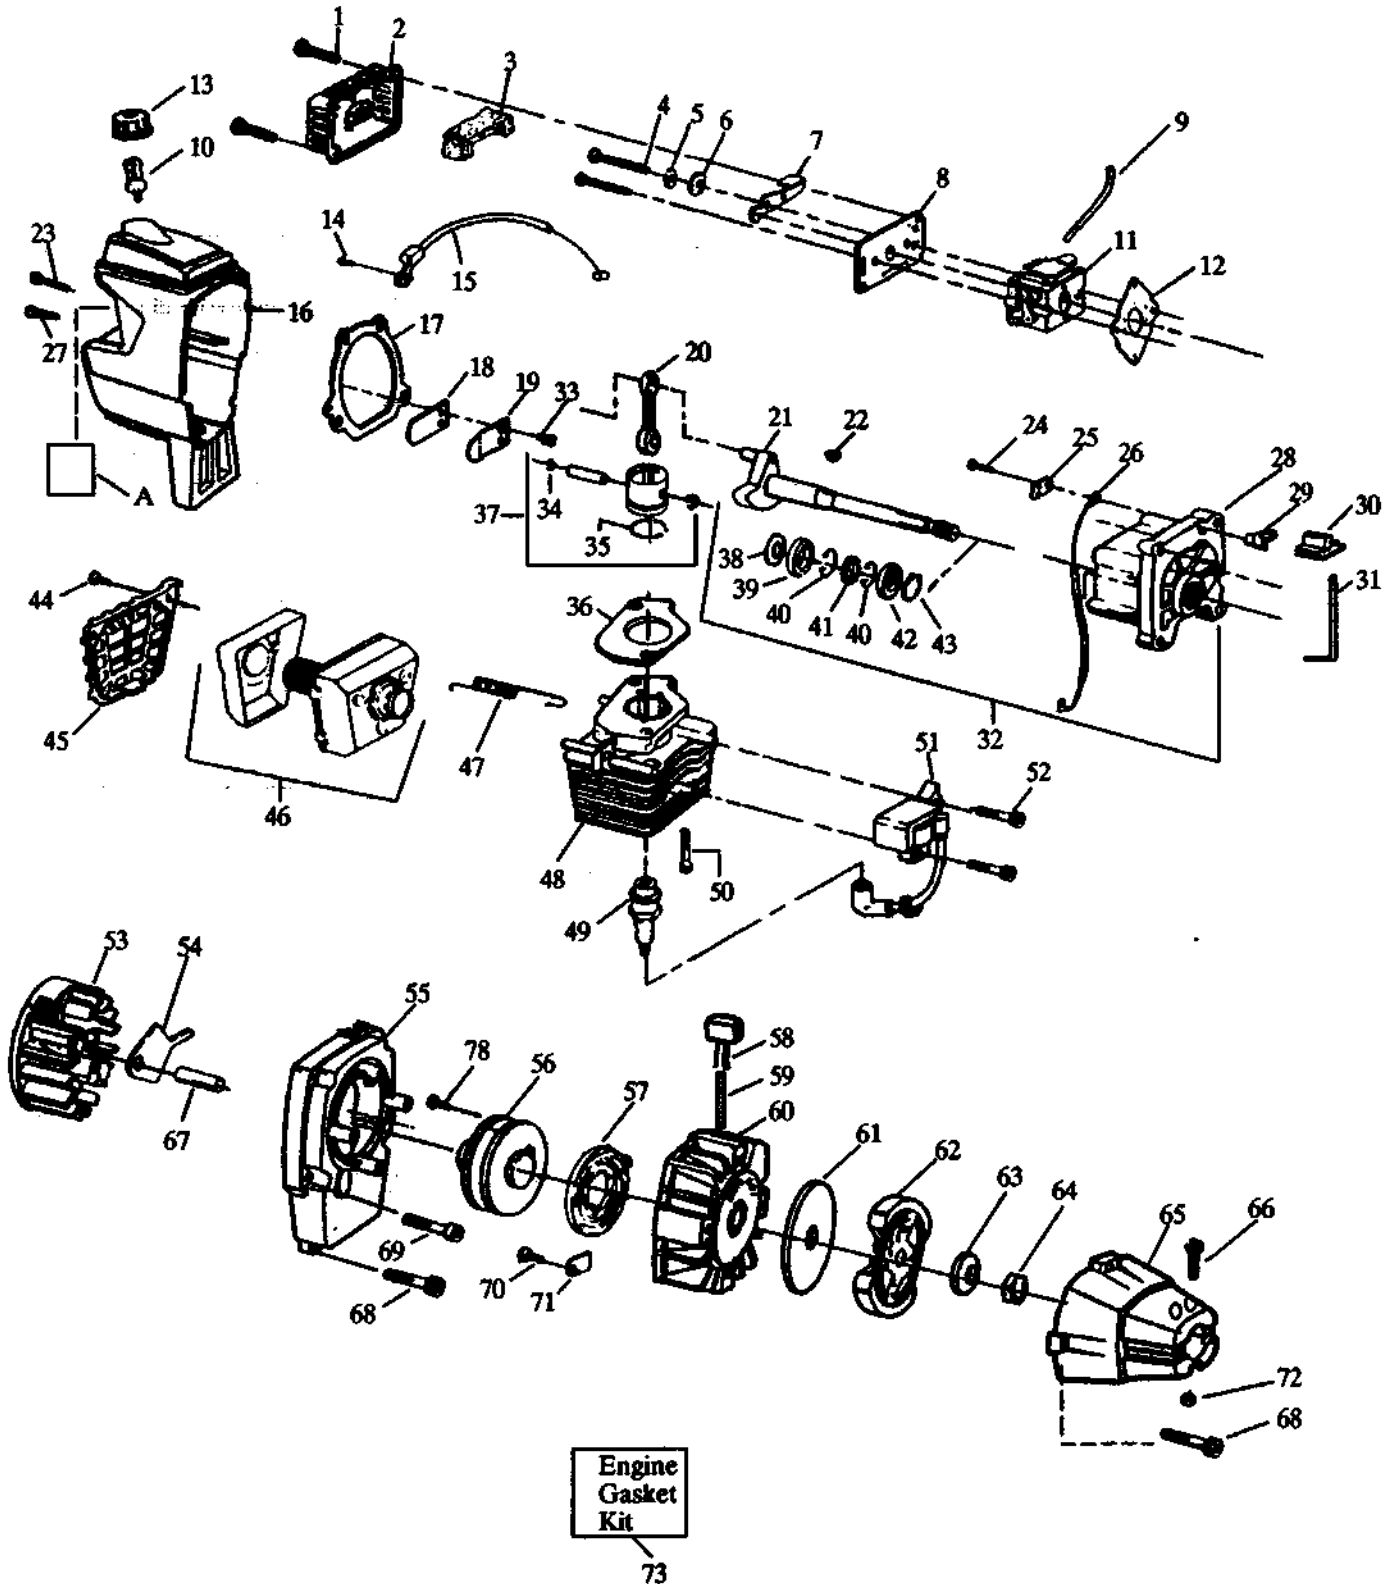

PARTS LIST NO.
530-057648 - 12/15/89

HUSQVARNA PARTS LIST

Trimmer Model:
32RLC

Page No. 2

REPLACES
NONE

Note: Illustrations may differ from actual models due to design changes

PARTS LIST NO. 530-067648 - 12/15/89		HUSQVARNA PARTS LIST	Trimmer Model: 32RLC	
Page No. 3	REPLACES NONE			Note: Illustrations may differ from actual models due to design changes

Key No.	Part No.	Description	Key No.	Part No.	Description
1	530 01 57-73	Screw	44	530 01 57-17	Screw
2	530 02 75-29	Air Filter Cover	45	530 02 77-81	Muffler Guard
3	530 02 75-30	Air Filter	46	530 06 92-57	Muffler Kit
4	530 01 58-49	Screw	47	530 02 49-03	Muffler Attachment Spring
5	530 02 75-28	Spacer	48	530 01 22-38	Cylinder
6	530 01 52-54	Wave Washer	49	530 03 00-58	Spark Plug
7	530 02 75-26	Choke Shutter	50	530 01 52-39	Screw
8	530 02 75-27	Air Filter Plate	51	530 03 91-34	Ignition Module Kit
9	530 06 92-47	Fuel Line Kit	52	530 01 51-28	Screw
10	530 01 08-97	Fuel Pick-up Ass'y.	53	530 03 91-36	Flywheel Ass'y.
11	530 03 52-59	Carburetor (WA-199)	54	530 02 75-72	Flywheel Counterweight
12	530 01 91-56	Carburetor Gasket	55	530 02 91-89	Fan Housing
13	530 01 08-07	Fuel Cap Ass'y.	56	530 06 92-91	Starter Pulley
14	530 01 57-75	Screw	57	530 02 75-31	Starter Spring
15	530 02 75-49	Throttle Cable Ass'y.	58	530 02 75-69	Starter Handle
16	530 02 91-88	Shroud & Tank Ass'y.	59	530 06 92-32	Rope Kit
17	530 01 9154	Crankcase/Shroud Gasket	60	530 01 41-14	Pulley Housing Ass'y.
18	530 02 75-93	Reed	61	530 09 41-89	Clutch Washer
19	530 02 72-94	Reed Stop	62	530 06 92-54	Clutch
20	530 01 09-60	Connecting Rod Ass'y. (Incl. Bearings)	63	530 01 57-96	Washer
21	530 01 09-34	Crankshaft Ass'y.	64	530 00 17-33	Nut
22	530 01 51-26	Flywheel Key	65	530 01 41-15	Clutch Housing
23	530 01 57-72	Screw	66	530 01 57-67	Screw
24	530 01 57-80	Screw	67	530 02 75-11	Spacer
25	530 02 75-46	Kill Switch Insulator	68	530 01 57-70	Screw
26	530 02 75-47	Lead Wire	69	530 01 57-69	Screw
27	530 01 57-71	Screw	70	530 01 54-96	Screw
28	530 01 40-16	Crankcase Ass'y. (Incl. #39-42)	71	530 02 75-23	Retainer
29	530 02 75-45	Kill Switch Ramp	72	530 01 57-68	Locknut
30	530 02 79-58	Kill Switch Button	73	530 06 92-76	Engine Gasket Kit (†Indicates Contents)
31	530 02 79-59	Kill Switch Spring	78	530 01 58-23	Screw (Incl. in Starter Pulley Kit)
32	530 01 50-15	Crankcase & Crankshaft Ass'y (#21, 28, 38 & 43)			
33	530 01 52-41	Screw			
34	530 01 51-62	Piston Pin Retainer	A	530 02 94-08	Instruction Decal
35	530 02 58-75	Piston Ring			
36	530 01 91-61	Cylinder Gasket			
37	530 06 92-77	Piston Kit (Incl. #34,35 & pin)			
38	530 01 57-88	Spacer	Not Shown		
39	530 03 21-03	Inner Bearing			
40	530 01 57-87	Retaining Ring			
41	530 01 91-58	Crankshaft Seal		530 06 12-43	Carton
42	530 03 21-02	Outer Bearing		530 01 51-91	Ass'y. Parts Bag
43	530 01 57-89	Crankshaft Retaining Ring