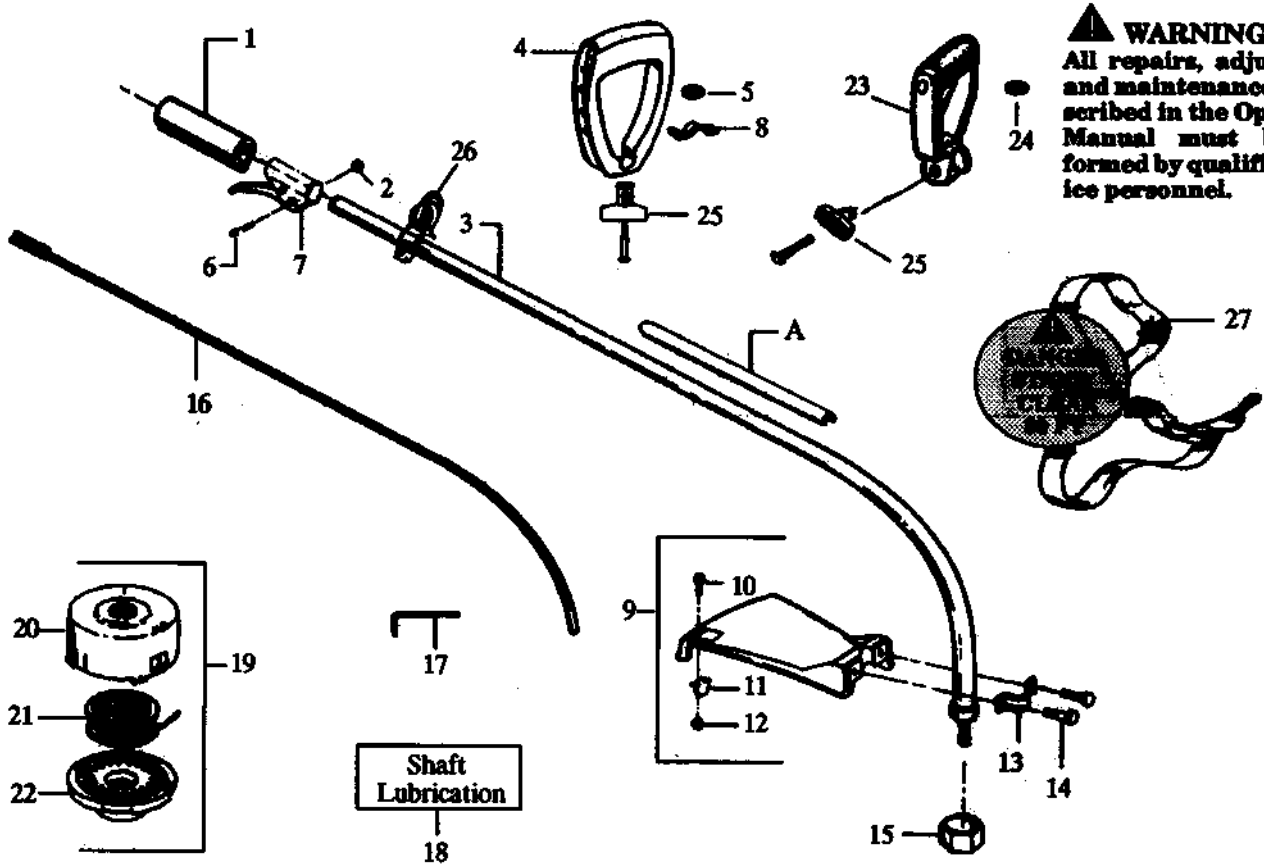

PARTS LIST NO. 530-067648 - 12/15/89		HUSQVARNA PARTS LIST	Trimmer Model: 32RLC	
Page No. 1	REPLACES NONE			Note: Illustrations may differ from actual models due to design changes