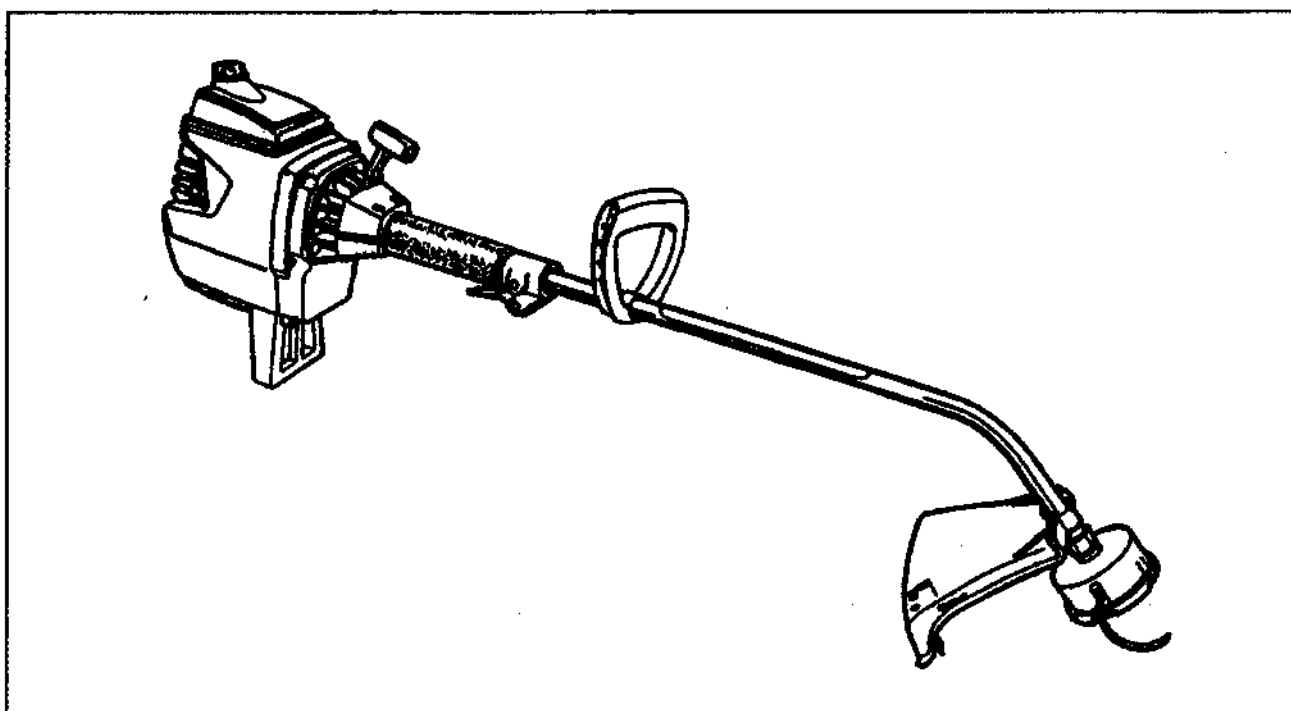

32 RLC

1.1990

Spare parts

Pièces détachées