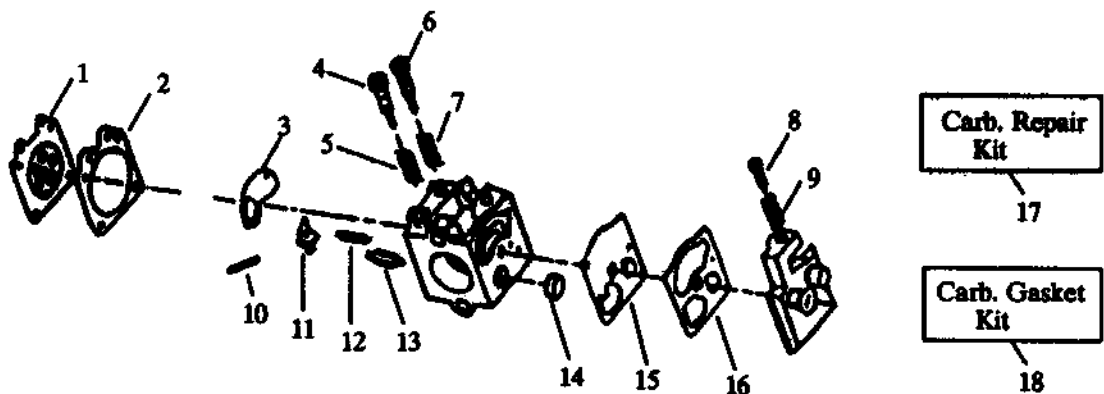

Carburetor Assembly Part Number 530-035259 WA-199