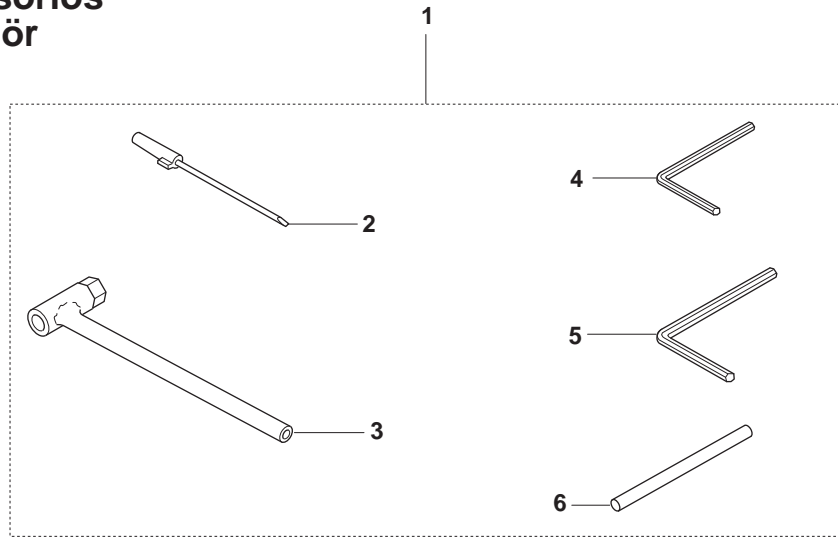

S1 Accessories
Zubehöre
Accessoires
Accesorios
Tillbehör

Page Title	Image name	Page Note
ACCESSORIES		18

S1		Quantity	Notes	kit
Position #	Article #			
1	502 21 60-13			
2	501 60 02-03			1
3	502 11 46-03			1
4	502 21 58-01		4 mm	1
5	503 55 86-02		5 mm	1
6	502 28 59-01			1
7	501 19 22-01			
8	537 38 11-01		NYLON μ80 = Black	
8	537 38 11-02		NYLON μ44 = Yellow	
8	537 38 11-03		FELT = White	
8	537 38 11-04		NYLON μ100 = Grey	
9	501 69 17-01			
10	503 97 64-01			
11	503 80 17-01			
12	531 00 92-48		Oil Airfilter 1.0 litre	
13	537 23 84-01		Winter Kit	
14	537 17 87-01			13
15	537 17 88-01			13
16	503 21 70-10	3		13