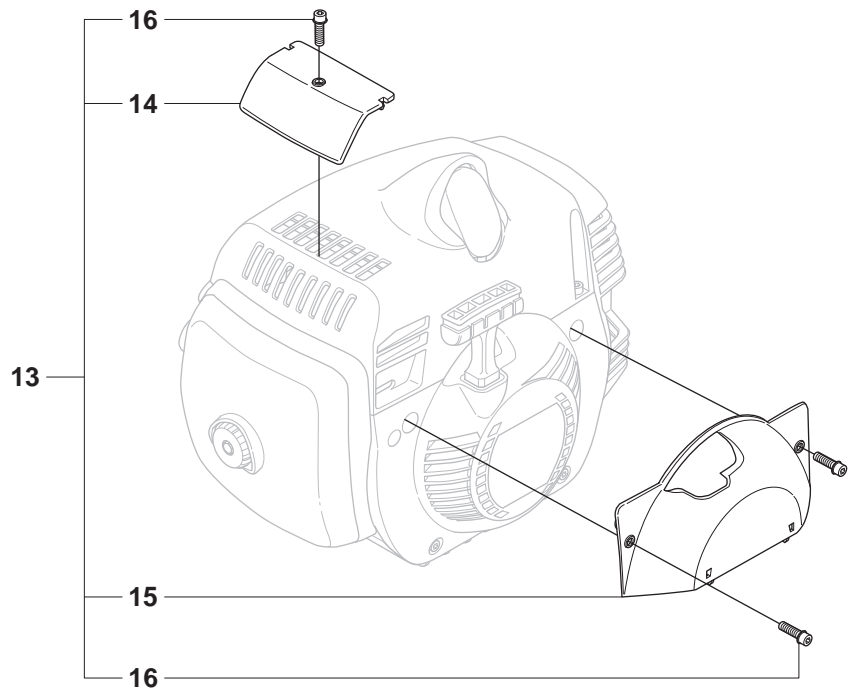

S1 Accessories
Zubehöre
Accessoires
Accesorios
Tillbehör

Page Title	Image name	Page Note
ACCESSORIES		18

S1		Quantity	Notes	kit
Position #	Article #			
1	502 21 60-13			
2	501 60 02-03			1
3	502 11 46-03			1
4	502 21 58-01		4 mm	1
5	503 55 86-02		5 mm	1
6	502 28 59-01			1
7	501 19 22-01			
8	537 38 11-01		NYLON μ80 = Black	
8	537 38 11-02		NYLON μ44 = Yellow	
8	537 38 11-03		FELT = White	
8	537 38 11-04		NYLON μ100 = Grey	
9	501 69 17-01			
10	503 97 64-01			
11	503 80 17-01			
12	531 00 92-48		Oil Airfilter 1.0 litre	
13	537 23 84-01		Winter Kit	
14	537 17 87-01			13
15	537 17 88-01			13
16	503 21 70-10	3		13