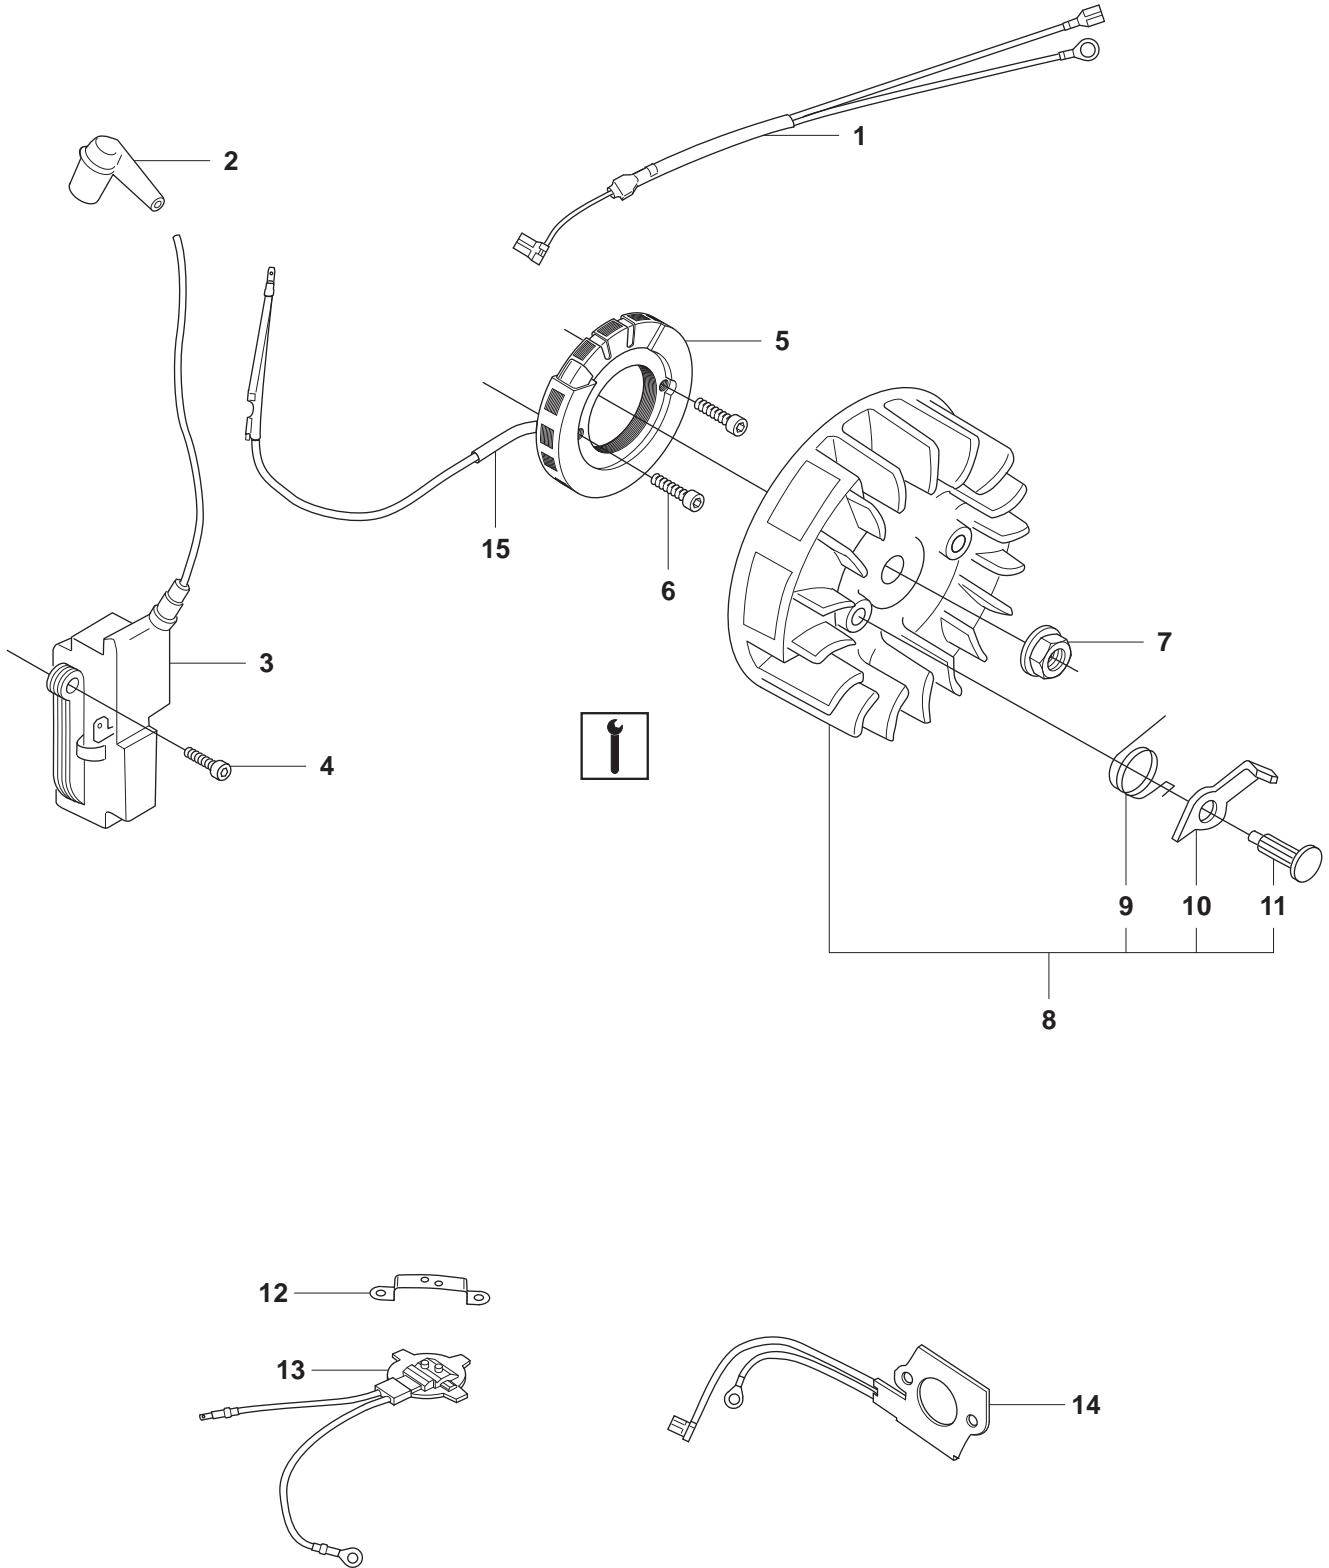

346XP(New edition)/353
ELECTRICAL

Position	Article	Quantity	Notes	Kit
1	503 89 87-06	1	XPG/G, Heated carb	
1	503 89 87-04	1	XPG/G	
2	501 48 54-02	1	compl	2
3	501 32 38-01	1	346XP New Edition	
4	503 21 55-25	2		
5	537 33 02-01	1	XPG/G	
5	502 60 96-01	1	XPG/G, Heated carb	
6	503 20 25-16	2		
7	503 22 04-01	1		
8	503 82 43-01	1		
8	503 82 43-02	1	XPG/G	
8	503 82 43-03	1	XPG/G, Heated carb	
9	503 78 32-01	2		8
9	503 78 32-01	2	XPG/G	8
9	503 78 32-01	2	XPG/G, Heated carb	8
10	503 89 50-01	2		8
10	503 89 50-01	2	XPG/G	8
10	503 89 50-01	2	XPG/G, Heated carb	8
11	503 79 05-02	2		8
11	503 79 05-02	2	XPG/G	8
11	503 79 05-02	2	XPG/G, Heated carb	8
12	537 06 04-02	1	XPG/G, Heated carb	
13	501 98 63-01	1	XPG/G, Heated carb	
14	504 04 32-01	1	XPG/G, Heated carb	
15	504 04 35-01	1	XPG/G, Heated carb