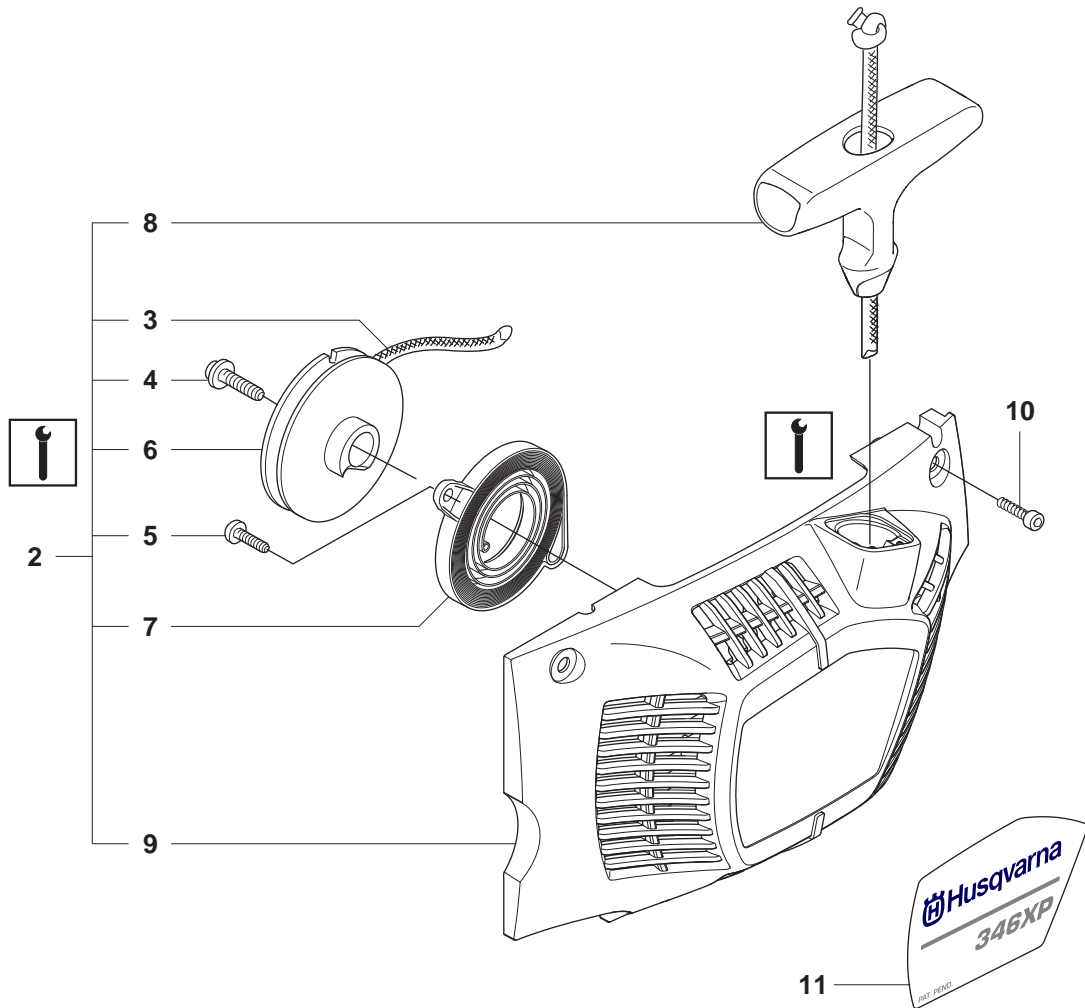

M2 346XP(New edition)
STARTER

Page M2 346XP (New edition)			STARTER	
Position	Article	Quantity	Notes	Kit
1	503 89 06-01	1		
2	544 97 34-01	1		
3	505 30 51-25	1		2
4	503 21 77-16	1		2
5	503 21 29-10	2		2
6	537 09 25-01	1		2
7	537 09 31-01	1		2
8	537 23 25-01	1		2
9	544 97 35-01	1		2
10	544 08 03-01	4		
11	544 97 36-01	1	346XP	
11	544 97 36-03	1	346XPG	
11	544 97 36-04	1	346XPG Heated carb	
11	544 97 36-02	1	346XP E-tech	
11	544 97 36-05	1	346XPG E-tech	
11	544 97 36-06	1	346XPG Heated carb E-tech