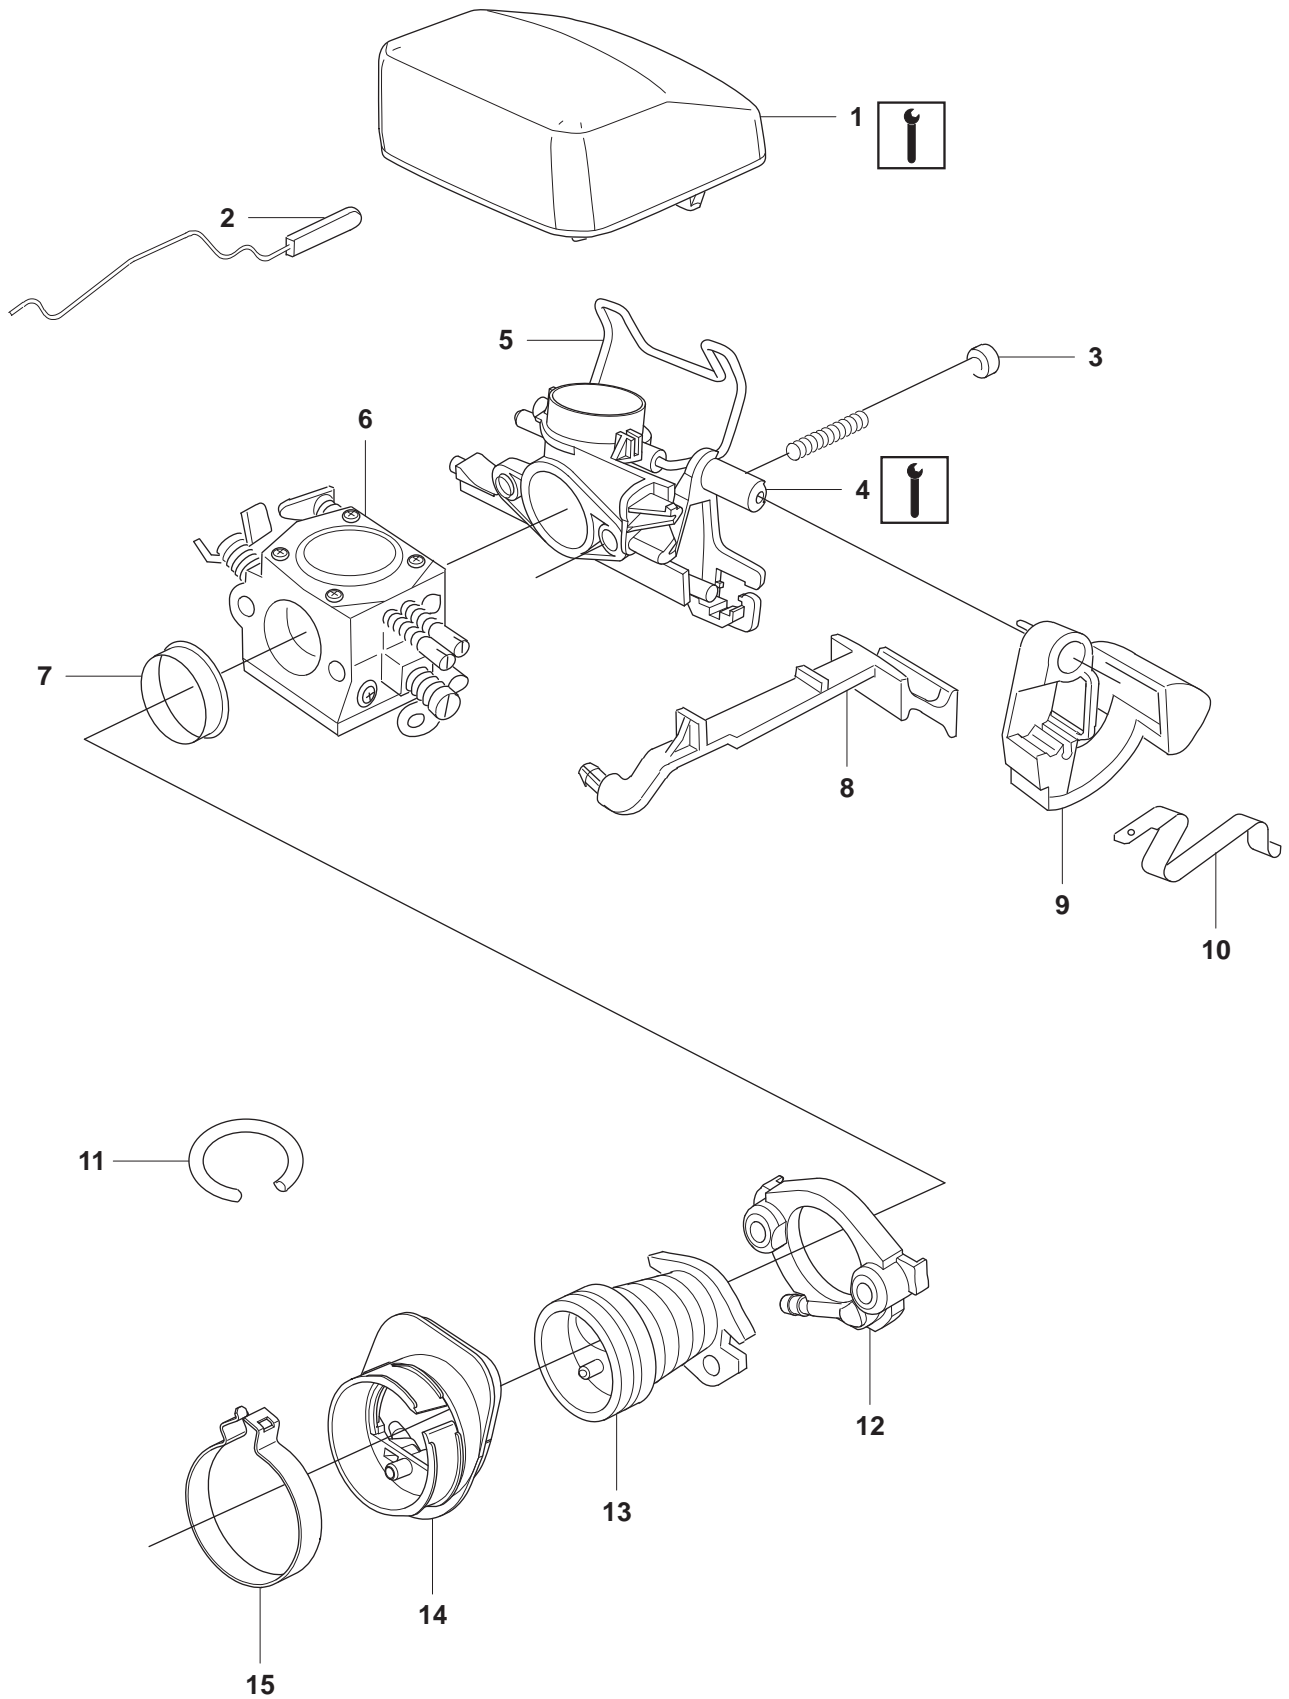

G 346XP(New edition)/353
CARBURETOR & AIR FILTER

Position	Article	Quantity	Notes	Kit
1	537 26 49-01	1	NYLON 80my Black	
1	537 26 49-02	1	NYLON 44my Yellow	
1	537 26 49-03	1	FELT White	
2	503 88 92-01	1		
3	503 21 74-50	2		
4	544 36 05-01	1		
5	537 39 31-02	1		
6	503 28 32-10	1	C3-EL32 B	
7	537 02 90-01	1		
8	503 86 96-01	1		
9	503 86 95-02	1		
10	503 86 97-02	1		
11	544 32 51-01	1		
12	544 45 29-01	1		
13	503 86 63-02	1		
14	537 42 28-01	1		
15	537 43 88-01	1