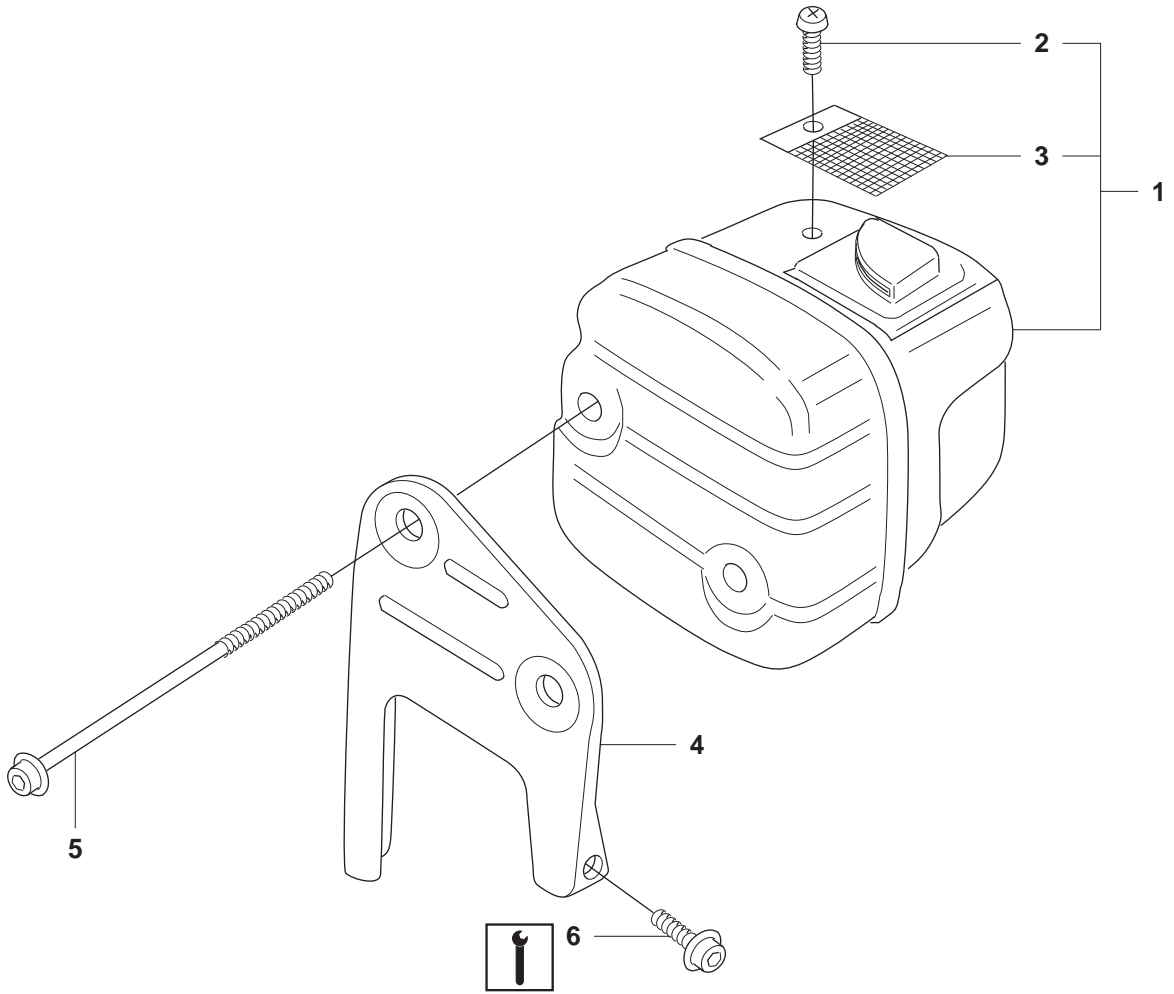

F 346XP(New edition)/353
MUFFLER

Position	Article	Quantity	Notes	Kit
1	544 02 83-01	1	DF (one chamber w/ spark arrestor)	
1	537 07 54-02	1	E-tech (w/ spark arrestor)	
2	724 12 87-59	1	DF	1
2	724 12 87-59	1	E-tech	1
3	503 86 36-01	1	DF	1
3	503 86 36-01	1	E-tech	1
4	544 80 98-01	1		
5	503 20 45-87	2		
6	503 20 07-76	1