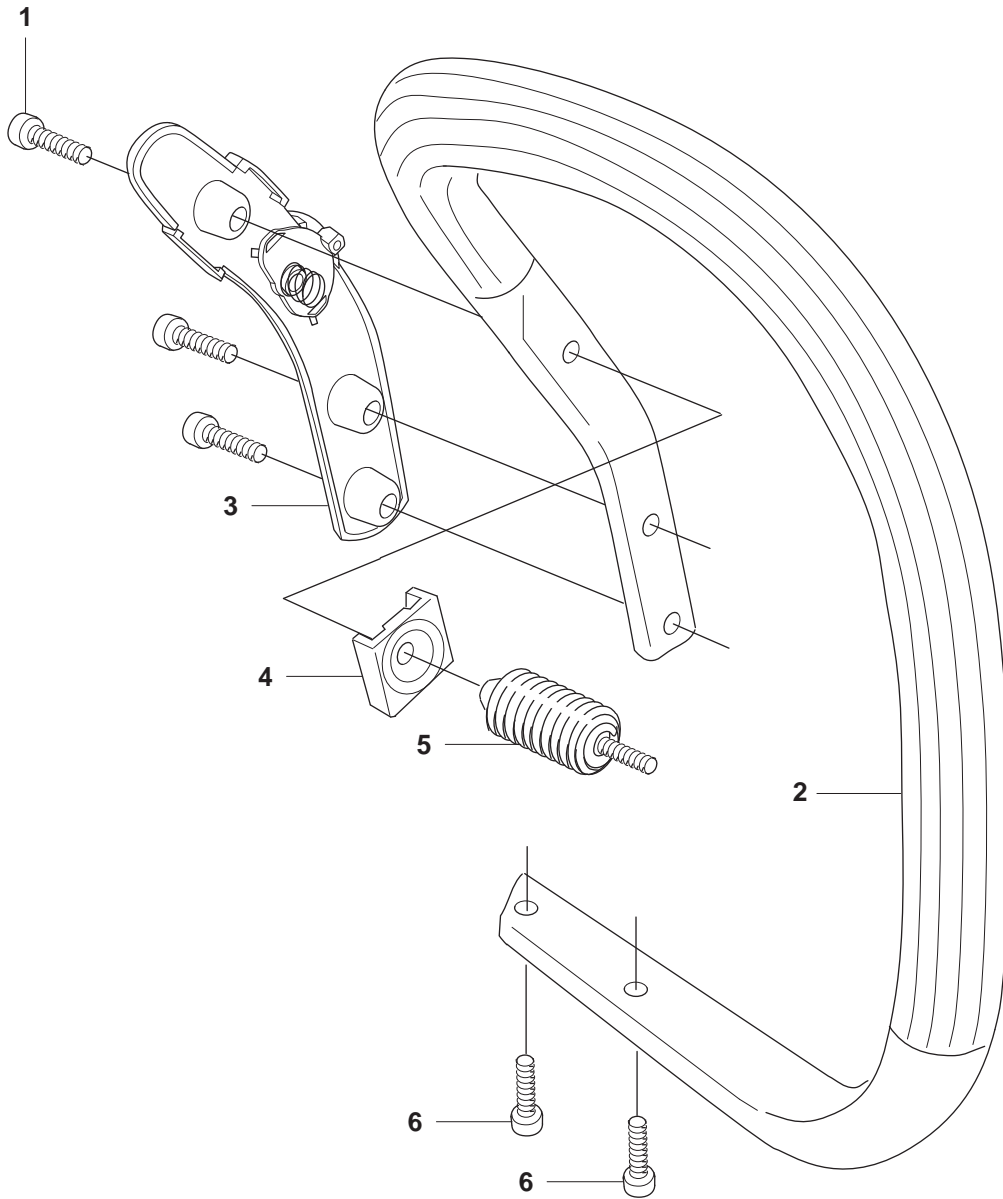

K 346XP(New edition)/353
HANDLE

Position	Article	Quantity	Notes	Kit
1	503 21 88-76	3		
2	537 30 17-01	1		
2	537 30 17-02	1	XPG	
3	537 32 68-01	1	XPG	
4	503 92 24-01	1		
5	503 89 83-01	1		
6	503 21 88-72	2