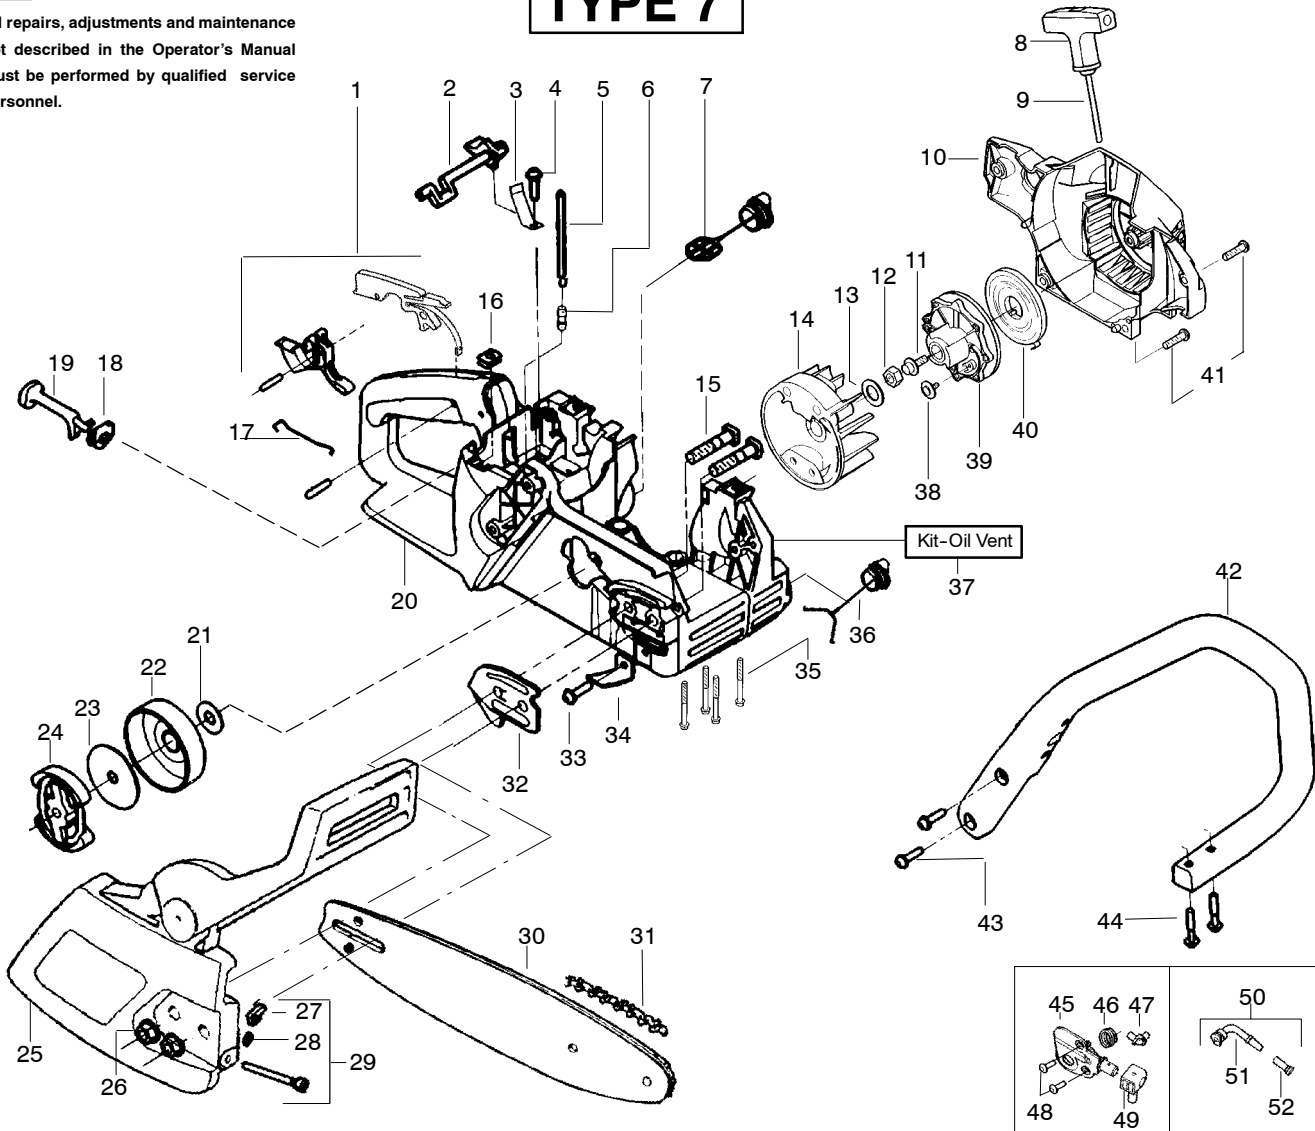

⚠ WARNING

All repairs, adjustments and maintenance not described in the Operator's Manual must be performed by qualified service personnel.

TYPE 7

Ref.	Part No.	Description	Ref.	Part No.	Description	Ref.	Part No.	Description
1.	✓ 530071832	Kit-Trigger & Lockout	21.	530015907	Washer - Thrust	40.	530027531	Spring-Starter
2.	530038227	Lever-Switch (Includes Pin)	22.	530047061	Assy-Drum W/brg.	41.	530015892	Screw
3.	530016149	Spring-Switch	23.	530015611	Washer-Clutch	42.	530056798	Handle-Front
4.	530015775	Screw	24.	530014949	Assy. - Clutch	43.	530015814	Screw
5.	530069216	Kit-Fuel Line (Large)	25.	530054735	Assy-Chain Brake	44.	530015940	Screw
6.	530023877	Fitting	26.	530015917	Nut-Bar Mounting	45.	530071259	Kit-Oil Pump (incl 46,47,49)
7.	530047192	Assy-Fuel Cap	27.	530015826	Pin-Bar Adjust	46.	530037820	Gear-Worm Spring
8.	530037485	Handle-Starter	28.	530038593	Retainer-Bar Adjust	47.	530049477	Elbow-Oil Pickup
9.	530069232	Kit-Rope	29.	530069611	Kit-Bar Adjust (incl.27,28)	48.	530016064	Screw
10.	530049334	Housing-Fan	30.	952044368	Bar - 14"	49.	530019206	Seal Block
11.	530015920	Screw	31.	952051209	Chain - 14"	50.	530047663	Assy-Oil-Pickup (Incl. 51,52)
12.	530016134	Nut-Flywheel	32.	530038238	Plate-Bar Mounting	51.	530038373	Pickup-Oiler
13.	530015127	Washer-Flywheel	33.	530015814	Screw	52.	530056533	Filter-Oil
14.	530039187	Assy-Flywheel	34.	530029850	Chain Catcher			
15.	530016133	Bolt-Bar Mounting	35.	530016132	Screw			
16.	530015922	Nut-Speed	36.	530010846	Assy-Oil Cap			
17.	530037809	Wire-Throttle	37.	530071666	Kit-Oil Vent			
18.	✓ 530049005	Grommet-Choke Knob	38.	530016080	Screw			
19.	530047989	Lever-Choke	39.	530037817	Pulley-Starter			
20.	✓ 530058909	Assy-Chassis