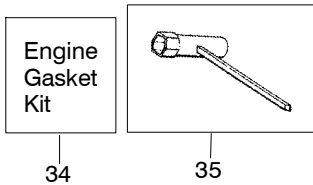

Ref.	Part No.	Description	Ref.	Part No.	Description	Ref.	Part No.	Description
1.	530016153	Screw	19.	530012550	Cylinder	33.	530071408	Kit-Piston (Incl. 31 & 32)
2.	530055637	Assy-Cylinder Shield (includes # 16)	20.	530049870	Backplate-Muffler	34.	530069608	Kit-Engine Gasket (Incl. 21, 26 & 30)
3.	530069247	Kit-Fuel Line (Small)	21.	530069608	Gasket-Muffler(kit)	35.	530031163	Bar Wrench
4.	530047213	Assy-Air Purge	22.	530037813	Diffuser-Muffler	36.	530056363	Assy-Seal & Bearing
5.	530015780	Screw	23.	530036103	Screen-Spark	37.	530037935	Cap-Crankcase
6.	530095646	Assy-Fuel Pick-up	24.	530016132	Bolt-Muffler	38.	530047062	Assy-Crankshaft
7.	530047442	Strap-Ground	25.	---	Kit-Carburetor	39.	530047207	Assy-Muffler (Incl. 20-24)
8.	530039198	Ignition Module	↗	530071820	Zama (W-20)			Not Shown
9.	530015814	Screw	↗	530071821	Walbro (WT-662)			
10.	530052296	Assy-Wire Harness	26.	530069608	Gasket-Carb. (kit)			
11.	530037793	Foam-Air Filter	27.	530016386	Screw			
12.	530016101	Nut	28.	530049700	Carb. Adapter			
13.	530057480	Assy-Air Box	29.	530016187	Screw			
14.	530035526	Grommet-Carb Adjust	30.	530069608	Gasket-Adaptor(kit)	↗	530164603	Manuals
15.	530054144	Seal-Carb Adapter	31.	530038729	Ring-Piston	↗	530057757	Decal-Warning
16.	530055698	Reflector-Heat	32.	530015697	Retainer-Piston Pin	↗	530057268	Decal-Start Inst.
17.	952030150	Spark Plug (RCJ-7Y)						
18.	530016136	Clip-High Tension Lead						

↗ = NEW PART NUMBER FOR THIS IPL

* = REFER TO THE SERVICE REFERENCE INDICATED FOR MORE INFORMATION. (LOCATED AT END OF IPL)