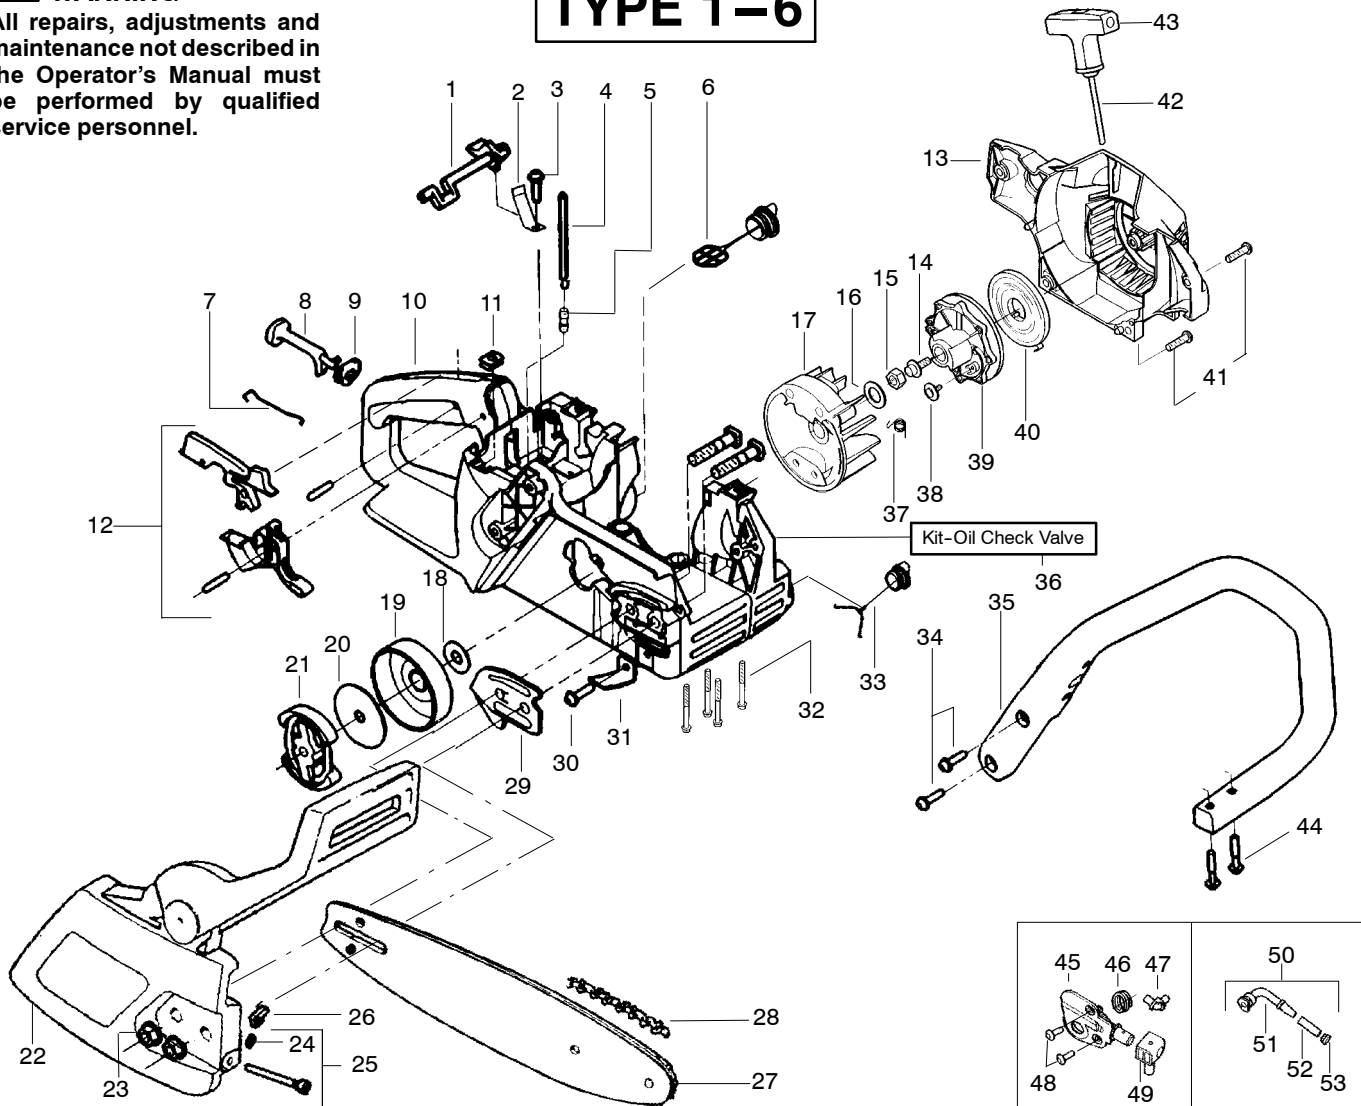

PARTS LIST NO. 530163256		Poulan® PARTS LIST	CHAIN SAW MODEL(S) Poulan 1975
DATE 2/24/04	Replaces 530163256 - 12/20/02		Note: Illustration may differ from actual model due to design changes

⚠ WARNING

All repairs, adjustments and maintenance not described in the Operator's Manual must be performed by qualified service personnel.

TYPE 1-6

Ref.	Part No.	Description	Ref.	Part No.	Description	Ref.	Part No.	Description
1.	530038227	Lever-Switch (Includes Pin)	21.	530014949	Assy. - Clutch	41.	530015892	Screw.
2.	530016149	Spring-Switch	22.	530054735	Assy-Chain Brake	42.	530069232	Kit-Rope
3.	530015775	Screw	23.	530015917	Nut-Bar Mounting	43.	530056402	Handle- Starter
4.	530069216	Kit-Fuel Line (Large)	24.	530038593	Retainer-Bar Adjust	44.	530015940	Screw
5.	530023877	Fitting	25.	530069611	Kit-Bar Adjust (incl.24,26)	45.	530071259	Kit-Oil Pump
6.	530047192	Assy-Fuel Cap	26.	530015826	Pin-Bar Adjust			(incl 46,47,49)
7.	530037809	Wire-Throttle	27.	952044368	Bar - 14"	46.	530037820	Gear-Worm Spring
8.	530047989	Lever-Choke	28.	952051209	Chain - 14"	47.	530049477	Elbow-Oil Pickup
9.	530038406	Grommet-Choke Knob	29.	530038238	Plate-Bar Mounting	48.	530016064	Screw
10.	530069822	Kit-Chassis Assy.	30.	530015814	Screw	49.	530019206	Seal Block
11.	530015922	Nut-Speed	31.	530029850	Chain Catcher	50.	530047663	Assy-Oil-Pickup
12.	530071305	Kit-Trigger & Lockout	32.	530016132	Screw			(Incl. 51-53)
13.	530049334	Housing-Fan	33.	530010846	Assy-Oil Cap	51.	530038373	Pickup-Oiler
14.	530015920	Screw	34.	530015814	Screw	52.	530037821	Filter-Oil
15.	530016134	Nut-Flywheel	35.	530056798	Handle-Front	53.	530030189	Plug-Oil Filter
16.	530015127	Washer-Flywheel	36.	530071666	Kit-Oil Check Valve			
17.	530039209	Assy-Flywheel	37.	530023817	Spring - Starter Dog			
18.	530015907	Washer - Thrust	38.	530016080	Screw			
19.	530047061	Assy-Drum W/brg.	39.	530037817	Pulley-Starter			
20.	530015611	Washer-Clutch	40.	530027531	Spring-Starter			