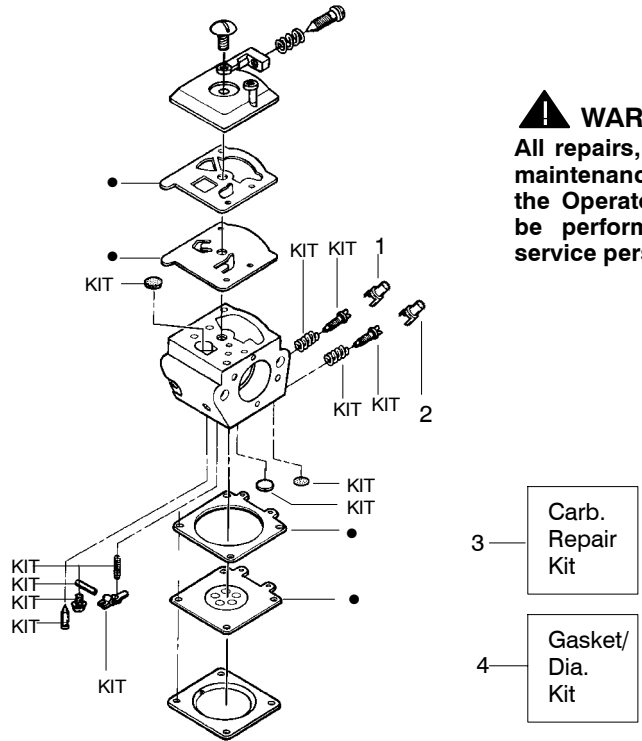

Walbro
Carburetor Assembly
W14 - #530071603

⚠ WARNING
All repairs, adjustments and maintenance not described in the Operator's Manual must be performed by qualified service personnel.

Ref.	Part No.	Description
1.	530038479	Limiter Cap - High (brown)
2.	530038478	Limiter Cap - Low (tan)
3.	530035269	Carburetor Repair Kit (KIT = Indicates Contents)
4.	530035270	Gasket Diaphragm Kit (● Indicates Contents)

Kit - Carburetor Assembly No. 530071618 - ZAMA W-14-A
Kit - Carburetor Assembly No. 530071820 - ZAMA W20
Kit - Carburetor Assembly No. 530071821 - WALBRO WT-662

Note: No Repair kits are available for these carburetors.

✓ = NEW PART NUMBER FOR THIS IPL   * = REFER TO THE SERVICE REFERENCE INDICATED FOR MORE INFORMATION. (LOCATED AT END OF IPL)
● = THESE PARTS ARE ILLUSTRATED FOR CLARITY. ORDER COMPLETE ASSEMBLY.