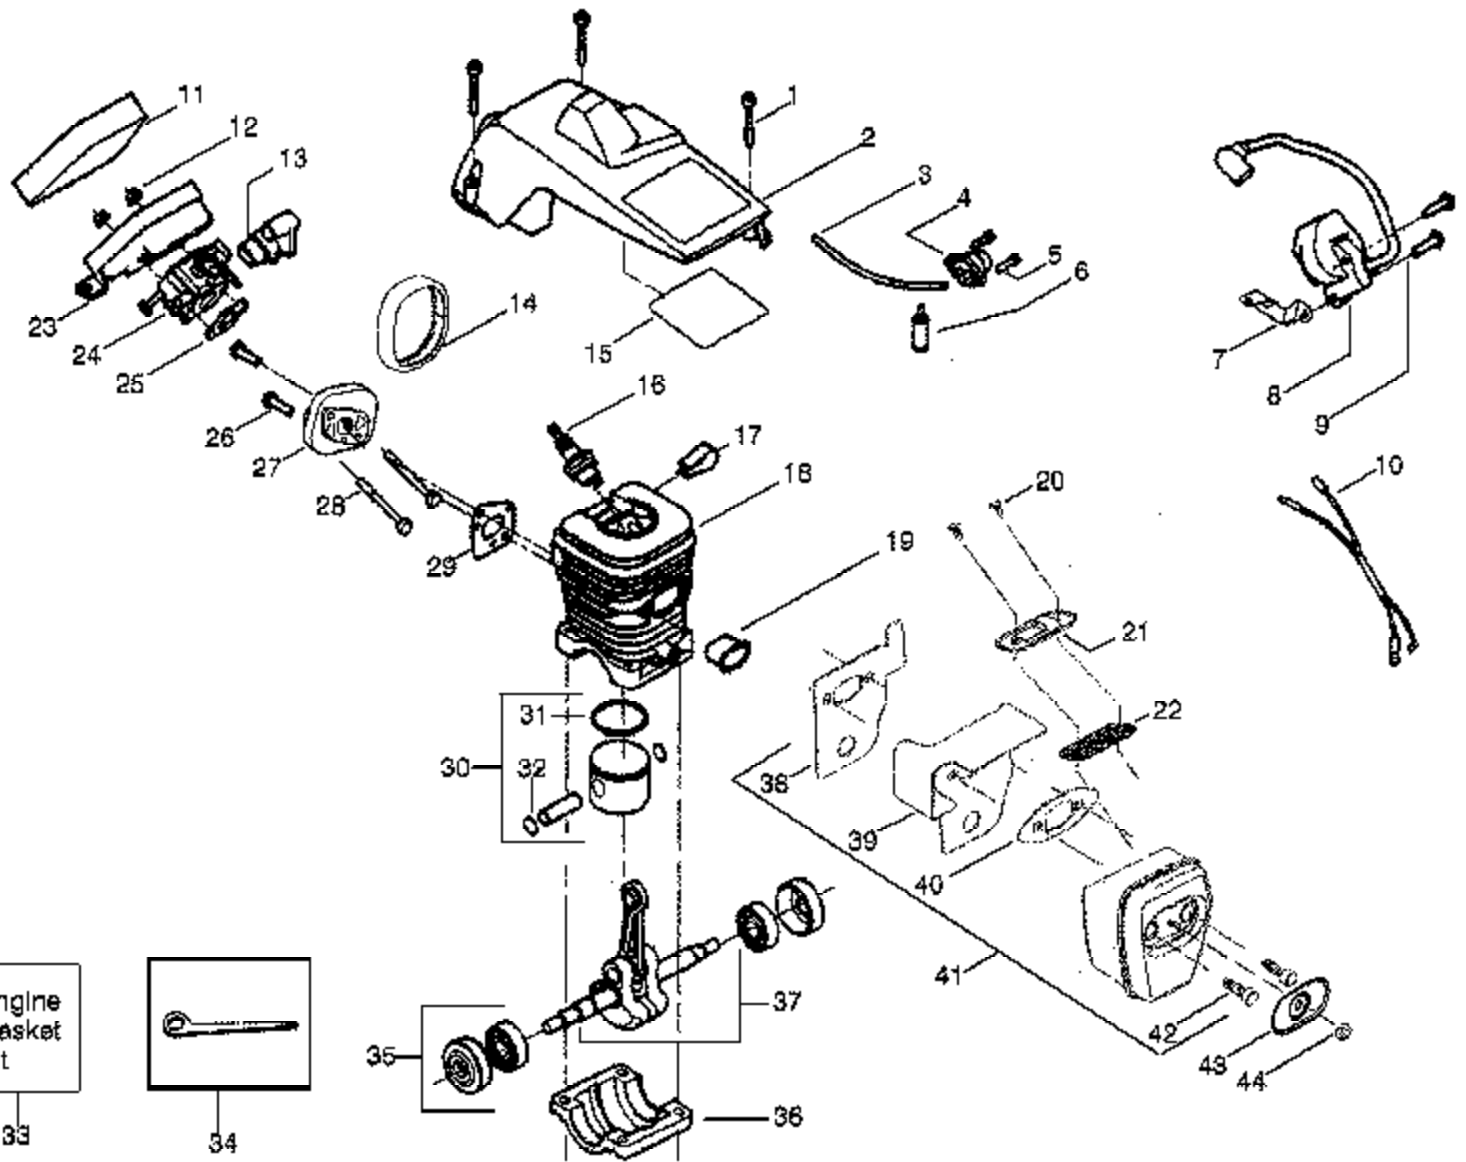

Engine
Gasket
Kit

33

34

Ref #	Part Number	Qty	Description
1	530016153		Screw
2	530055637		Assy-Cylinder Shield (Includes # 15)
3	530069247		Kit-Fuel Line (Small)
4	530047213		Assy-Air Purge
5	530015780		Screw
6	530095646		Assy-Fuel Pick-up
7	530047442		Strap-Ground
8	530039198		Ignition Module
9	530015814		Screw
10	530052296		Assy-Wire Harness
11	530037793		Foam-Air Filter
12	530016101		Nut
13	530035526		1975LE Woodshop Flange 600 Grommet Carb Adjust
14	530054144		Engine Assembly Seal-Carb Adapter
15	530055698		Reflector-Heat
16	952030150		Spark Plug (RCJ-7Y)
17	530016136		Clip-High Tension Lead
18	530012411		Cylinder
19	530037652		Insulator-Heat
20	530016351		Screw-Outlet cover
21	530055759		Cover-Outlet
22	530071413		Kit-Spark Arrestor (Incl. 20,21)
23	530037804		Air Filter Housing
24	530071410		Kit-Carburetor (Wt-600)
24	530071618		Kit-Carburetor (W14A)
25	530069608		Gasket-Carb.(kit)
26	530016386		Screw
27	530049700		Carb. Adapter
28	530016187		Screw
29	530069608		Gasket-Carb Adap.(kit)
30	530071408		Kit-Piston (Incl. 31 & 32)
31	530038729		Ring-Piston
32	530015697		Retainer-Piston Pin
33	530069608		Kit-Engine Gasket (Incl. 25, 29 & 40)
34	530031063		Bar Wrench
35	530056363		Assy-Seal & Bearing
36	530037935		Cap-Crankcase
37	530047062		Assy-Crankshaft
38	530054885		Backplate
39	530054880		Guide-Outlet
40	530069608		Gasket-Muffler (kit)
41	530054886		Assy-Muffler (Incl. 20-22); (Incl. 38,39,40,42)
42	530016338		Bolt-Muffler
43	530055586		Cover-Bolt
44	530016359		Nut-Brass