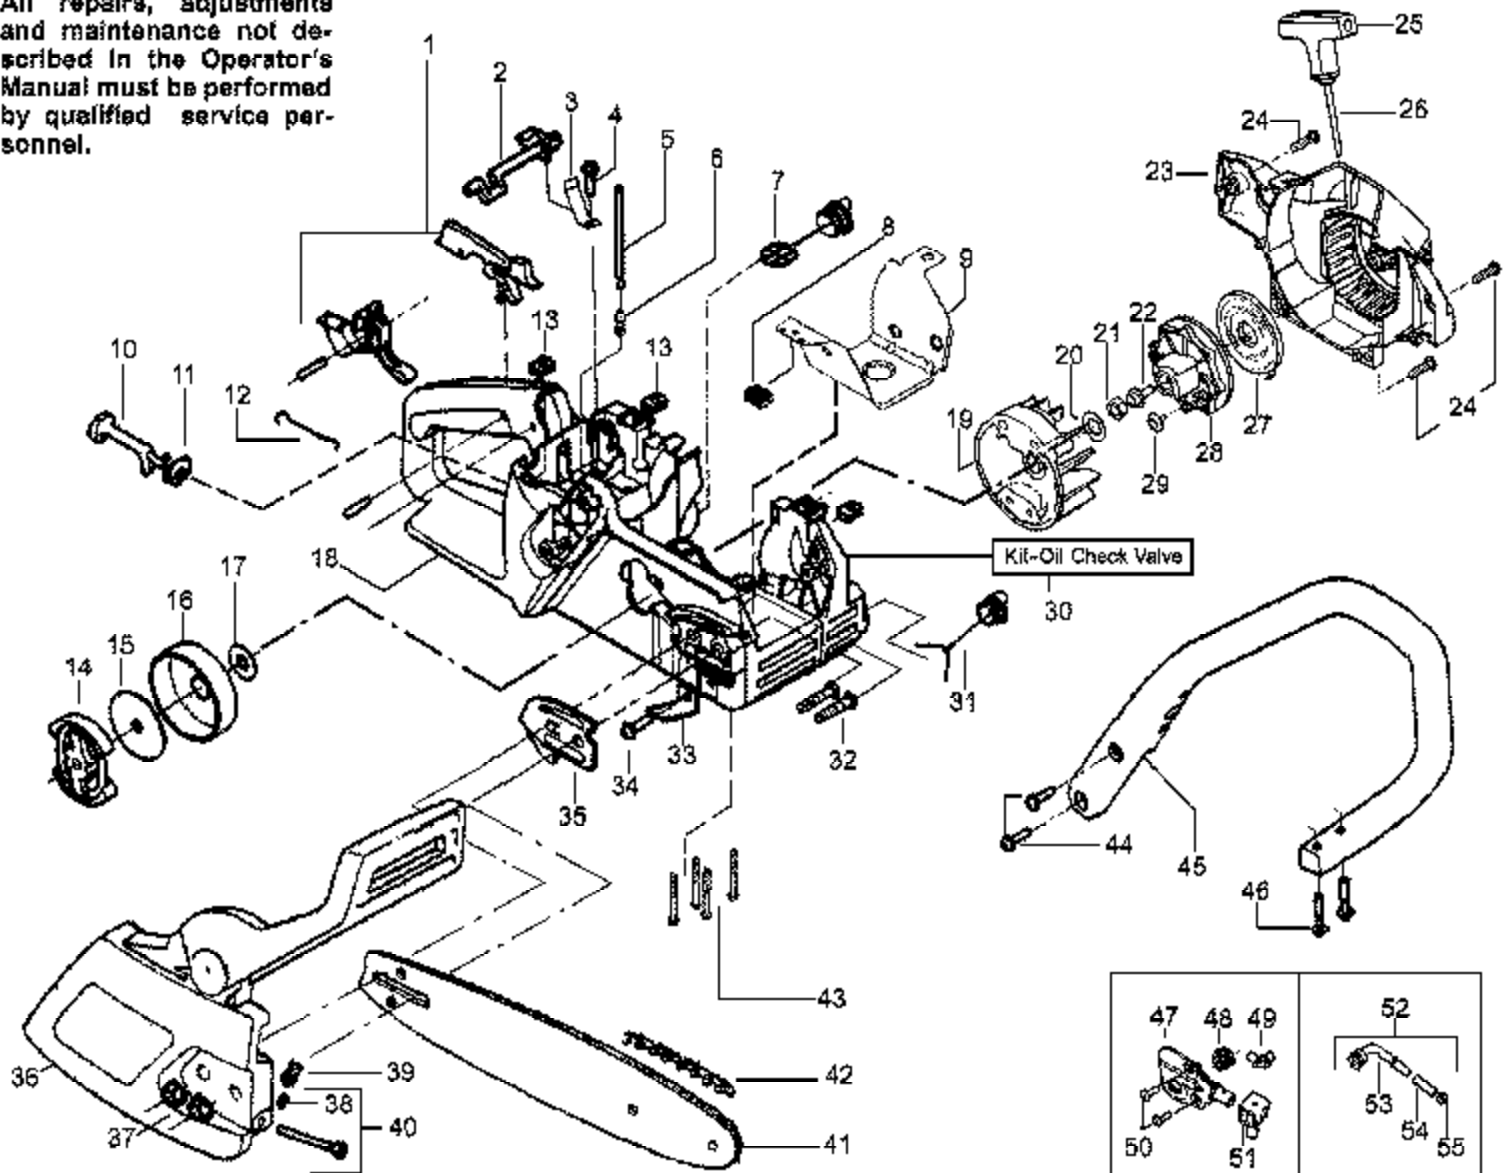

⚠ WARNING

All repairs, adjustments and maintenance not described in the Operator's Manual must be performed by qualified service personnel.

Ref #	Part Number	Qty	Description
1	530071305		Kit-Trigger & Lockout (Includes Pin)
2	530038227		Lever-Switch
3	530016149		Spring-Switch
4	530015775		Screw
5	530069216		Kit-Fuel Line (Large)
6	530023877		Fitting - Fuel line
7	530047192		Assy-Fuel Cap w/ret.
8	530055322		Clip - "U"
9	530055183		Shield - Heat
10	530047989		Lever-Choke
11	530038406		Grommet-Choke lever
12	530037809		Wire-Throttle
13	530015922	1975LE Woods Hole Gas Saw	Nut-Speed
14	530014949	Handle & External Assembly	Assy.-Clutch
15	530015611		Washer-Clutch
16	530047061		Assy-Drum W/brg.
17	530015907		Washer - Thrust
18	530056602		Assy.-Chassis
19	530039209		Assy-Flywheel
20	530015127		Washer-Flywheel
21	530016134		Nut-Flywheel
22	530015920		Screw
23	530049334		Housing-Fan
24	530015892		Screw
25	530056402		Handle-Starter
26	530069232		Kit-Rope
27	530027531		Spring-Starter
28	530037817		Pulley-Starter
29	530016080		Screw
30	530071666		Kit-Oil Check Valve
31	530010846		Assy-Oil Cap
32	530015877		Bolt - Bar
33	530029850		Chain Catcher
34	530015814		Screw
35	530038238		Plate-Bar Mounting
36	530054735		Assy.-Chain Brake
37	530015917		Nut-Bar Mounting
38	530038593		Retainer-Bar Adjust
39	530015826		Pin-Bar Adjust
40	530069611		Kit-Bar Adjust (Incl 38,39)
41	952044368		Bar-14"
42	952051209		Chain-14"
43	530016132		Screw
44	530015814		Screw
45	530056798		Handle-Front
46	530015940		Screw
47	530071259		Kit-Oil Pump (Incl 48,49,51)
48	530037820		Gear-Worm Spring
49	530049477		Elbow-Oil Pickup
50	530016064		Screw
51	530019206		Block-Seal
52	530047663		Assy-Oil-Pickup (Incl. 53, 54 & 55)
53	530038373		Pickup-Oiler
54	530037821		Filter-Oil
55	530030189		Plug-Oil Filter
	530163676		Operator Manual Not Shown