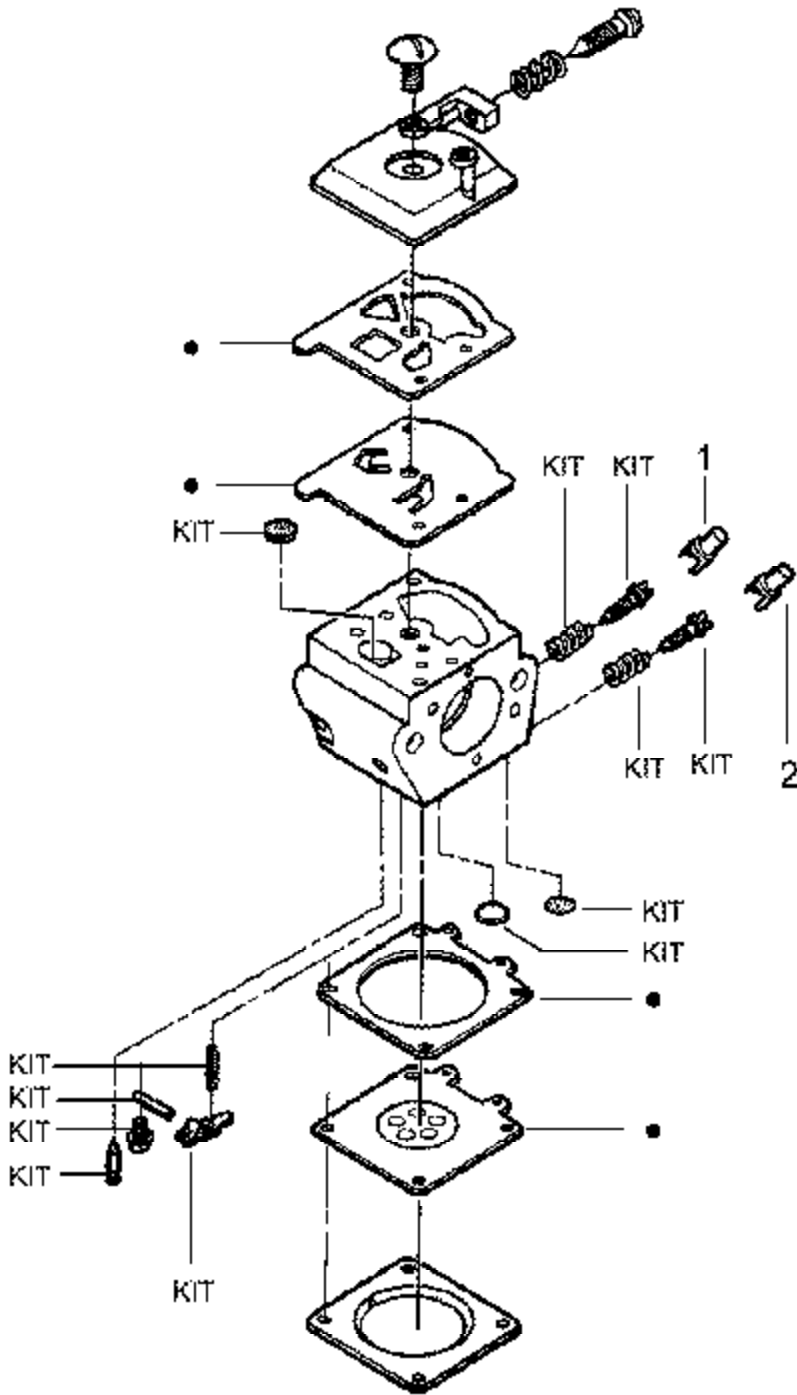

530071618

Note: No Repair kits are available for this carburetor, please order the complete assembly part number 530-071618 - W14A

Ref #	Part Number	Qty	Description
530071618	530071618		Carburetor Assembly - W14A

1975LE Woodshaper
Carburetor Assembly (W14A)

530071410

Carb.
Repair
Kit

3

Gasket/
Dia.
Kit

4

Ref #	Part Number	Qty	Description
1	530038479		Limiter Cap-High (brown)
2	530038478		Limiter Cap-Low (tan)
3	530069826		Kit-Carburetor Repair (KIT=Indicates Contents)
4	530069844		Kit-Gasket Diaphragm (DOT=Indicates Contents)
530071410	530071410		Carburetor Assembly - WT600