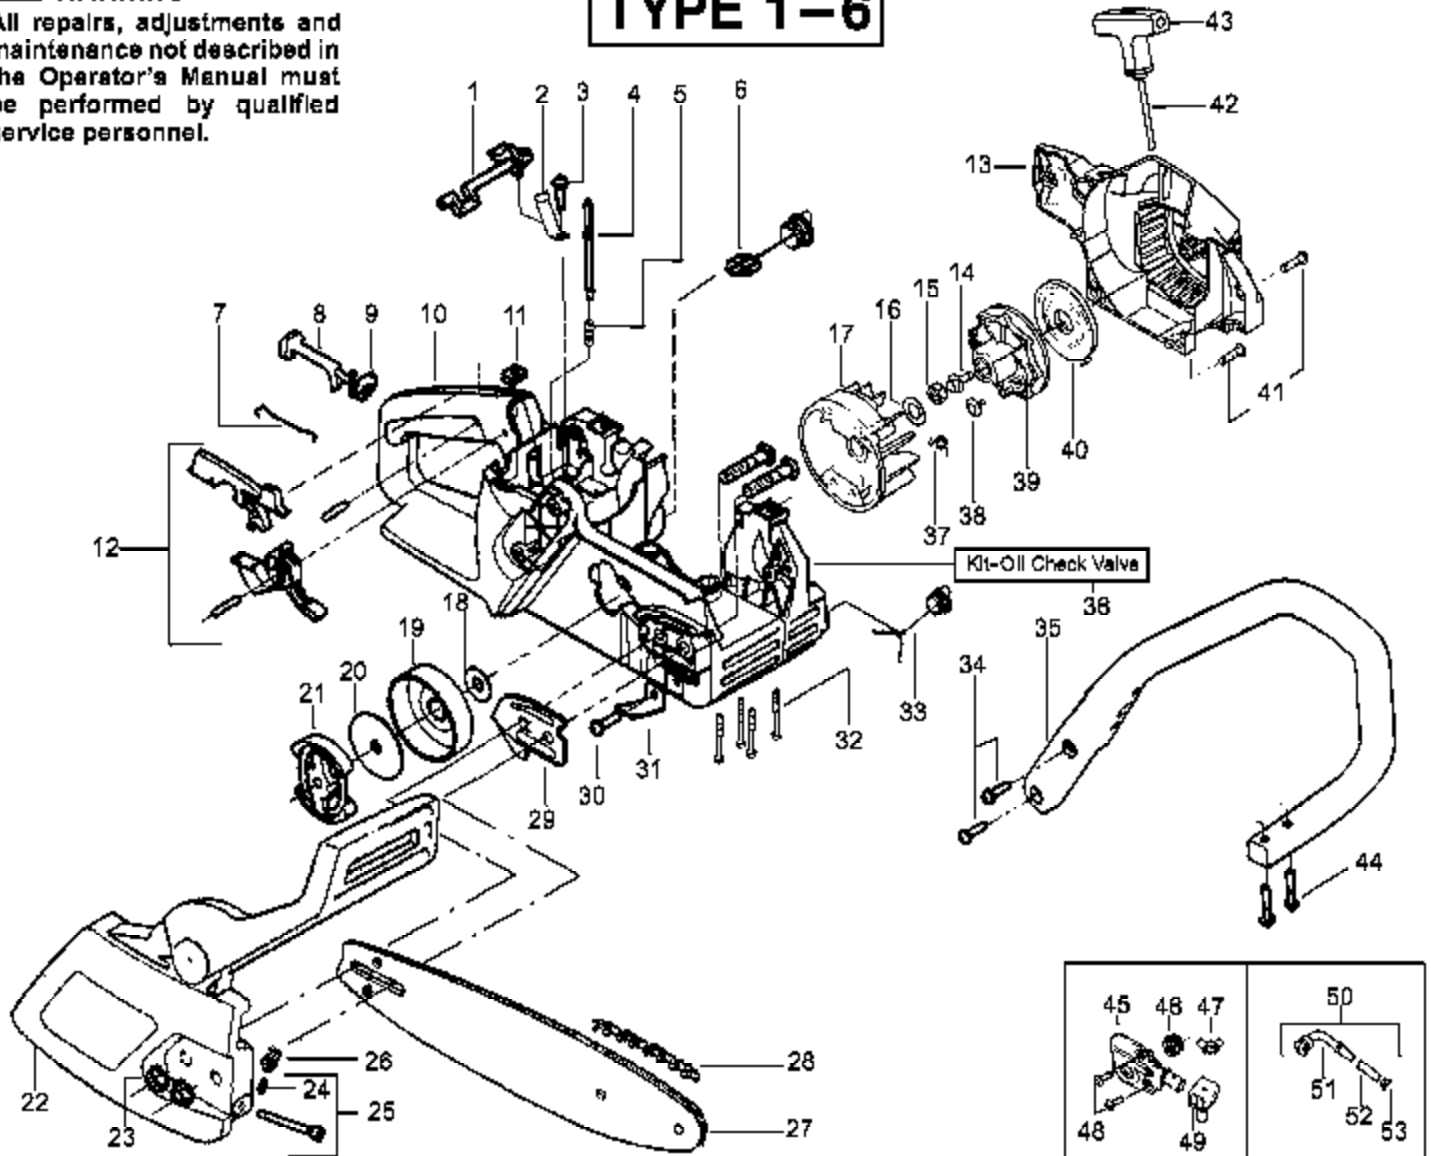

**⚠ WARNING**

All repairs, adjustments and maintenance not described in the Operator's Manual must be performed by qualified service personnel.

**TYPE 1-6**

Ref #	Part Number	Qty	Description
1	530038227		Lever-Switch (Includes Pin)
2	530016149		Spring-Switch
3	530015775		Screw
4	530069216		Kit-Fuel Line (Large)
5	530023877		Fitting
6	530047192		Assy-Fuel Cap
7	530037809		Wire-Throttle
8	530047989		Lever-Choke
9	530038406		Grommet-Choke Knob
10	530069822		Assy-Chassis
11	530015922		Nut-Speed
12	530071305		Kit-Trigger & Lockout
13	530054717	2150 Predator Gas Saw Top & Housing	Internal Assembly
14	530015920	Handle & External	Screw
15	530016134		Nut-Flywheel
16	530015127		Washer-Flywheel
17	530039209		Assy-Flywheel
18	530015907		Washer - Thrust
19	530047061		Assy-Drum W/brg.
20	530015611		Washer-Clutch
21	530014949		Assy. - Clutch
22	530056960		Assy-Chain Brake
23	530015917		Nut-Bar Mounting
24	530038593		Retainer-Bar Adjust
25	530069611		Kit-Bar Adjust (Incl.24,26)
26	530015826		Pin-Bar Adjust
27	952044370		Bar-16"
28	952051211		Chain-16"
29	530038238		Plate-Bar Mounting
30	530015814		Screw
31	530029850		Chain Catcher
32	530016132		Screw
33	530010846		Assy-Oil Cap
34	530015814		Screw
35	530056798		Handle-Front
36	530071666		Kit-Oil Check Valve
37	530023817		Spring - Starter Dog
38	530016080		Screw
39	530037817		Pulley-Starter
40	530027531		Spring-Starter
41	530015892		Screw.
42	530069232		Kit-Rope
43	530056402		Handle-Starter
44	530015940		Screw
45	530071259		Kit-Oil Pump (Incl 46,47,49)
46	530037820		Gear-Worm Spring
47	530049477		Elbow-Oil Pickup
48	530016064		Screw
49	530019206		Seal Block
50	530047663		Assy-Oil-Pickup (Incl. 51-53)
51	530038373		Pickup-Oiler
52	530037821		Filter-Oil
53	530030189		Plug-Oil Filter