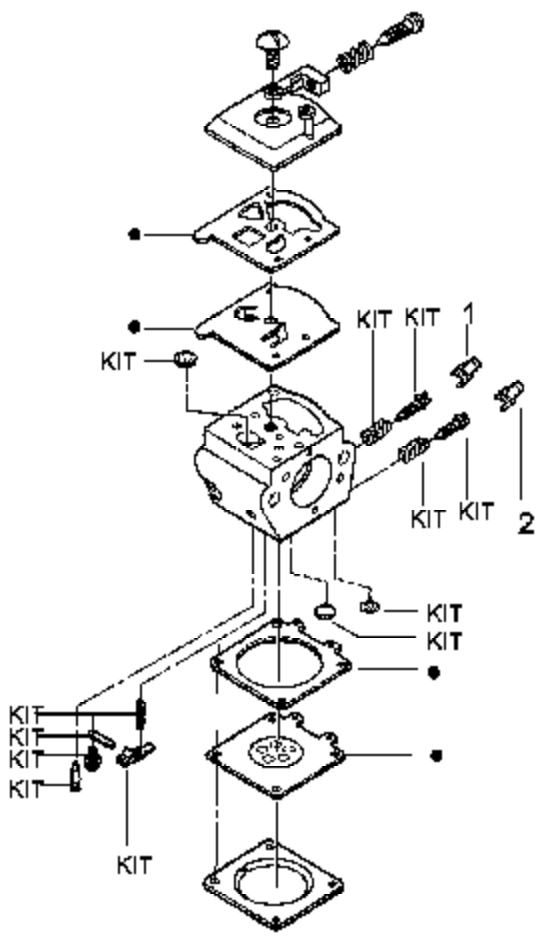

**Walbro**  
**Carburetor Assembly**  
**WT324 - #530069703**

**⚠ WARNING**  
All repairs, adjustments, and maintenance not done by the Operator's Manual should be performed by service personnel.

- 3 — Carb. Repair Kit
- 4 — Gasket/Dia. Kit

Ref #	Part Number	Qty	Description
1	530038479		Limiter Cap-High (brown)
2	530038478		Limiter Cap-Low (tan)
3	530069826		Carburetor Repair Kit Walbro (WT324) (KIT=Indicates Contents)
4	530069844		Gasket Diaphragm Kit Walbro (WT324) (DOT=Indicates Contents)
530069703	530069703		Carburetor Assembly - WT324

# TYPE 1-5

Ref #	Part Number	Qty	Description
1	530037793		Foam- Air Filter
2	530016101		Nut
3	530035526		Grommet-Carb Adjust
4	530054144		Seal- Carb Adapter
5	530049700		Carb. Adapter
6	530069247		Fuel Line Kit (Small)
7	952030150		Spark Plug (RCJ-7Y)
8	530069606		Kit-Cylinder
9	530016136		Clip-High Tension Lead
10	530016153		Screw
11	530049227		Cylinder Shield
12	530047213		Air Purge Ass'y.
13	530015780	2150 Predator Gas Saw Top	Screw
14	530095646	Engine Assembly Type 1-5	Fuel Pick-up Ass'y.
15	530037652		Heat Insulator
16	530052296		Assy.- Wire Harness
17	530069608		Kit-Engine Gasket (Incl. 25, 33 & 36)
18	530047442		Strap-Ground
19	530039167		Module-Ignition
20	530015814		Screw
21	530047207		Assy-Muffler (Incl. 22-26)
22	530016132		Screw
23	530036103		Screen-Spark
24	530037813		Diffuser-Muffler
25	530069608		Gasket-Muffler (kit)
26	530049870		Backplate-Muffler
27	530047062		Assy.-Crankshaft
28	530037935		Cap-Crankcase
29	530056363		Assy.-Seal & Bearing
30	530069604		Kit-Piston (Incl. 31 & 32)
31	530015697		Retainer- Piston Pin
32	530029805		Ring-Piston
33	530069608		Gasket-Carb. Adap. (kit)
34	530016187		Screw
35	530016386		Screw
36	530069608		Gasket- Carb. (kit)
37	530069703		Kit-Carburetor (WT- 324)
38	530037804		Housing-Air Filter
39	530031163		Wrench-Bar
	530163668		Operator Manual Not Shown
	530057268		Decal Instruction Not Shown
	530038486		Decal Stop Not Shown