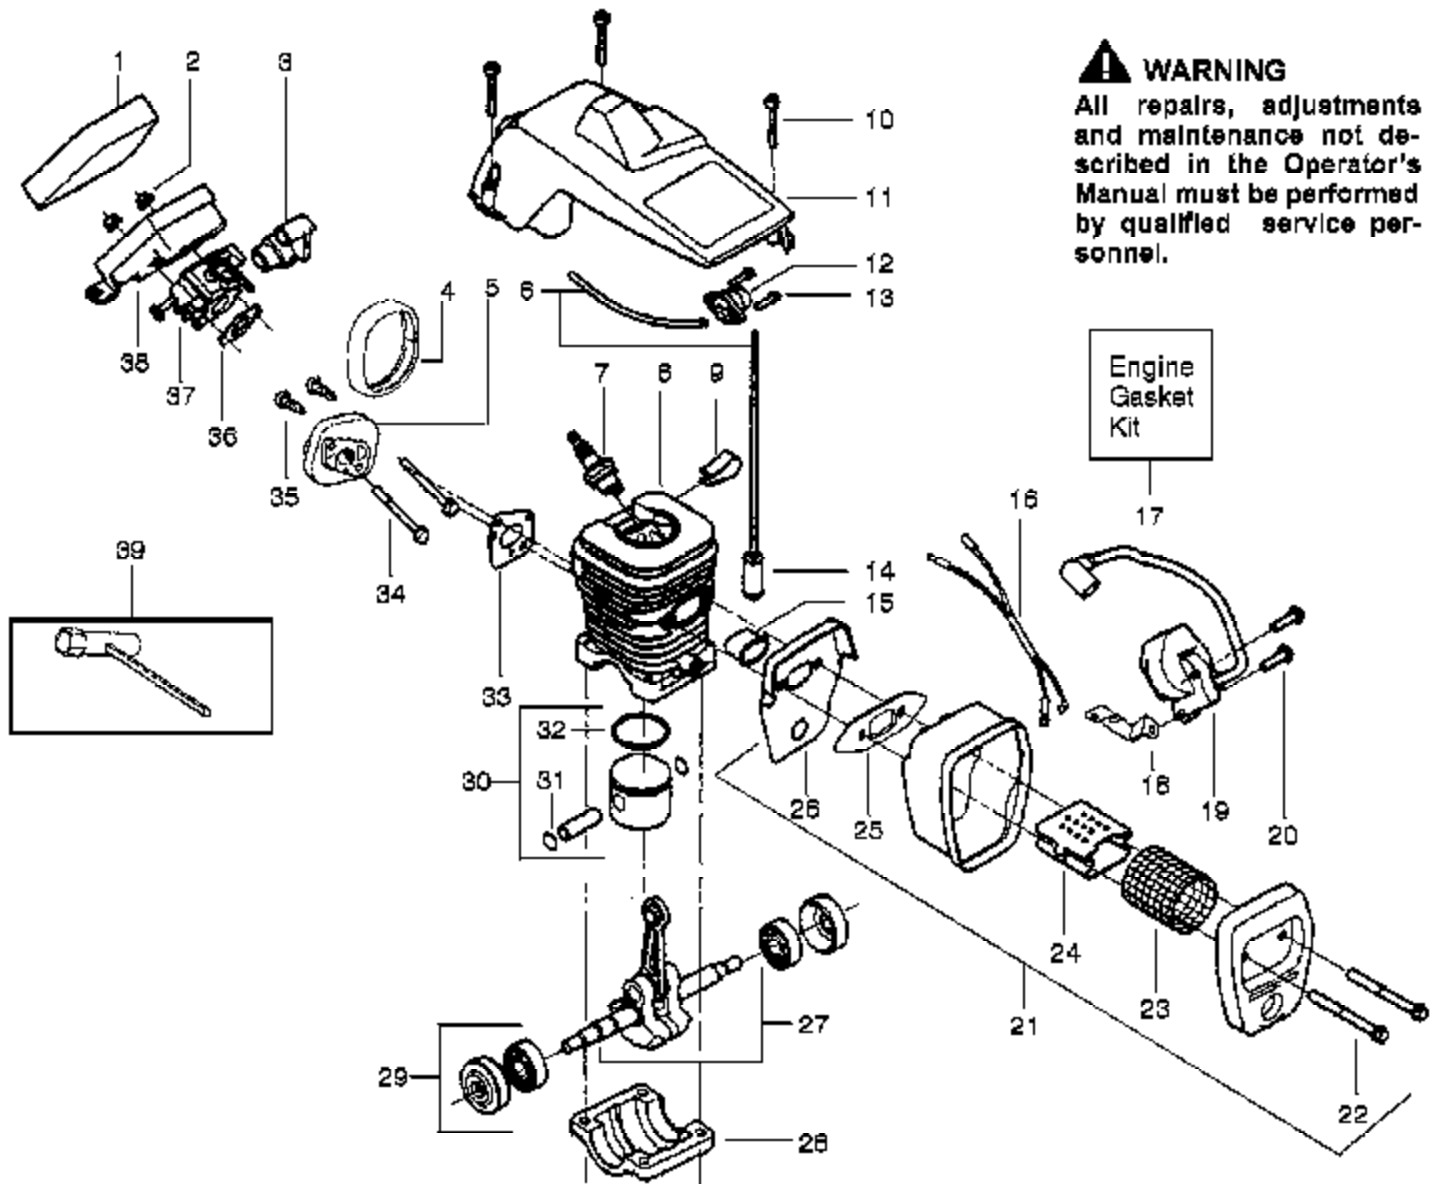

TYPE 1-5

Ref #	Part Number	Qty	Description
1	530037793		Foam- Air Filter
2	530016101		Nut
3	530035526		Grommet-Carb Adjust
4	530054144		Seal- Carb Adapter
5	530049700		Carb. Adapter
6	530069247		Fuel Line Kit (Small)
7	952030150		Spark Plug (RCJ-7Y)
8	530069606		Kit-Cylinder
9	530016136		Clip-High Tension Lead
10	530016153		Screw
11	530049227		Cylinder Shield
12	530047213		Air Purge Ass'y.
13	530015780	2150 Predator Gas Saw Top	Screw
14	530095646	Engine Assembly Type 1-5	Fuel Pick-up Ass'y.
15	530037652		Heat Insulator
16	530052296		Assy.- Wire Harness
17	530069608		Kit-Engine Gasket (Incl. 25, 33 & 36)
18	530047442		Strap-Ground
19	530039167		Module-Ignition
20	530015814		Screw
21	530047207		Assy-Muffler (Incl. 22-26)
22	530016132		Screw
23	530036103		Screen-Spark
24	530037813		Diffuser-Muffler
25	530069608		Gasket-Muffler (kit)
26	530049870		Backplate-Muffler
27	530047062		Assy.-Crankshaft
28	530037935		Cap-Crankcase
29	530056363		Assy.-Seal & Bearing
30	530069604		Kit-Piston (Incl. 31 & 32)
31	530015697		Retainer- Piston Pin
32	530029805		Ring-Piston
33	530069608		Gasket-Carb. Adap. (kit)
34	530016187		Screw
35	530016386		Screw
36	530069608		Gasket- Carb. (kit)
37	530069703		Kit-Carburetor (WT- 324)
38	530037804		Housing-Air Filter
39	530031163		Wrench-Bar
	530163668		Operator Manual Not Shown
	530057268		Decal Instruction Not Shown
	530038486		Decal Stop Not Shown