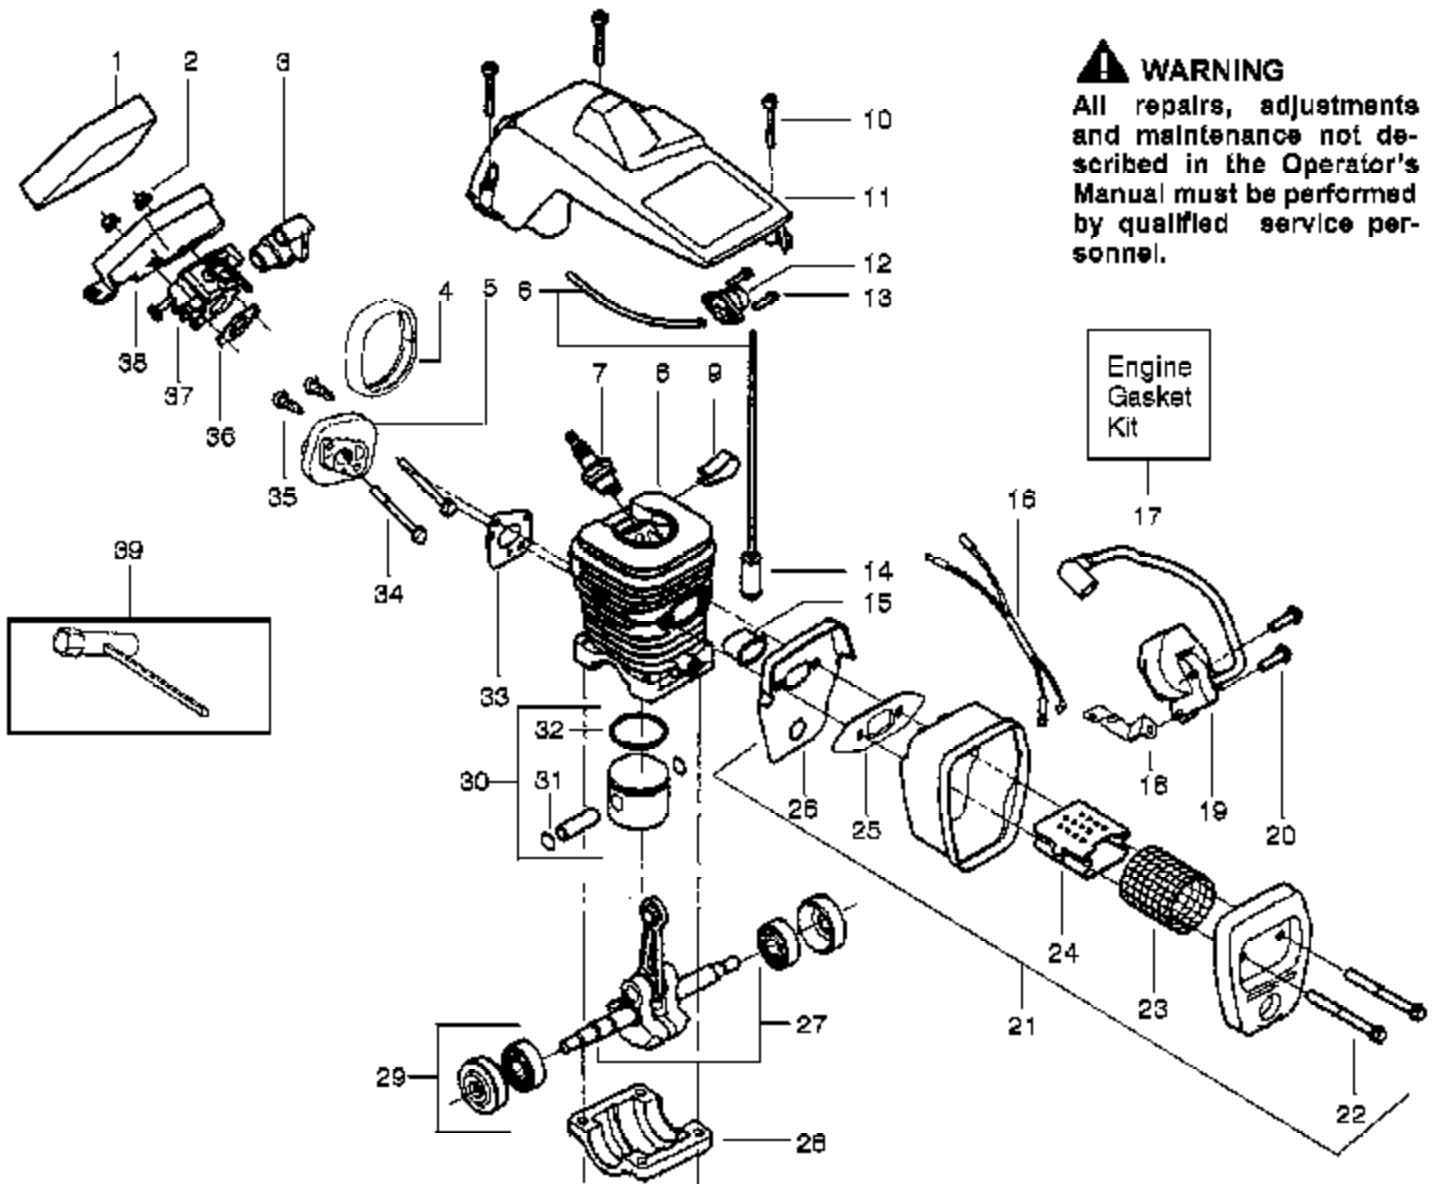

TYPE 1-5

⚠ WARNING

All repairs, adjustments and maintenance not described in the Operator's Manual must be performed by qualified service personnel.

Engine
Gasket
Kit

Ref #	Part Number	Qty	Description
1	530037793		Foam- Air Filter
2	530016101		Nut
3	530035526		Grommet-Carb Adjust
4	530054144		Seal- Carb Adapter
5	530049700		Carb. Adapter
6	530069247		Fuel Line Kit (Small)
7	952030150		Spark Plug (RCJ-7Y)
8	530069606		Kit-Cylinder
9	530016136		Clip-High Tension Lead
10	530016153		Screw
11	530049227		Cylinder Shield
12	530047213		Air Purge Ass'y.
13	530015780	2150 Predator Gas Saw Top	Screw
14	530095646	Engine Assembly Type 1-5	Fuel Pick-up Ass'y.
15	530037652		Heat Insulator
16	530052296		Assy.- Wire Harness
17	530069608		Kit-Engine Gasket (Incl. 25, 33 & 36)
18	530047442		Strap-Ground
19	530039167		Module-Ignition
20	530015814		Screw
21	530047207		Assy-Muffler (Incl. 22-26)
22	530016132		Screw
23	530036103		Screen-Spark
24	530037813		Diffuser-Muffler
25	530069608		Gasket-Muffler (kit)
26	530049870		Backplate-Muffler
27	530047062		Assy.-Crankshaft
28	530037935		Cap-Crankcase
29	530056363		Assy.-Seal & Bearing
30	530069604		Kit-Piston (Incl. 31 & 32)
31	530015697		Retainer- Piston Pin
32	530029805		Ring-Piston
33	530069608		Gasket-Carb. Adap. (kit)
34	530016187		Screw
35	530016386		Screw
36	530069608		Gasket- Carb. (kit)
37	530069703		Kit-Carburetor (WT- 324)
38	530037804		Housing-Air Filter
39	530031163		Wrench-Bar
	530163668		Operator Manual Not Shown
	530057268		Decal Instruction Not Shown
	530038486		Decal Stop Not Shown