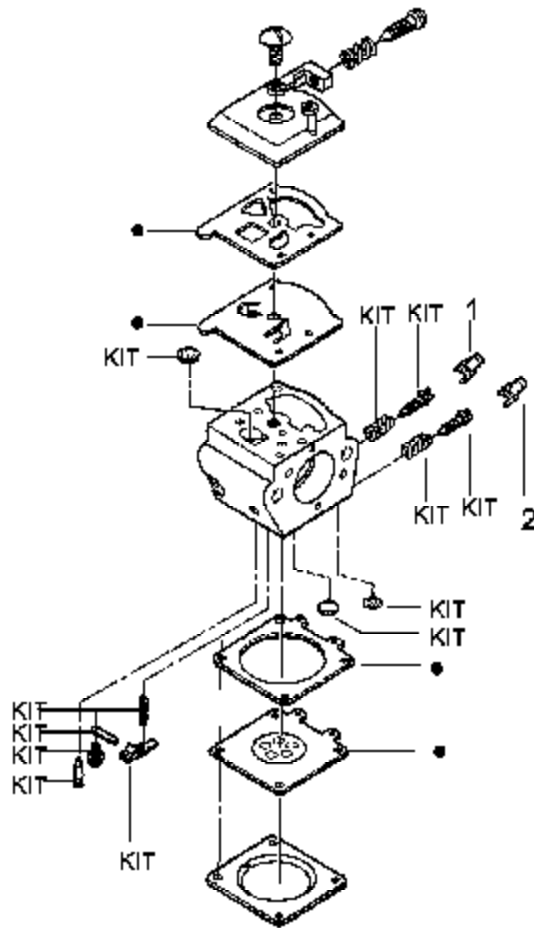

Walbro
Carburetor Assembly
WT324 - #530069703

⚠ WARNING
All repairs, adjustments, and maintenance not done by the Operator's Manual should be performed by service personnel.

- 3 — Carb. Repair Kit
- 4 — Gasket/Dia. Kit

Ref #	Part Number	Qty	Description
1	530038479		Limiter Cap-High (brown)
2	530038478		Limiter Cap-Low (tan)
3	530069826		Carburetor Repair Kit Walbro (WT324) (KIT=Indicates Contents)
4	530069844		Gasket Diaphragm Kit Walbro (WT324) (DOT=Indicates Contents)
530069703	530069703		Carburetor Assembly - WT324

Ref #	Part Number	Qty	Description
530071620	530071620		Carburetor Assembly - WT624

2150 Predator Gas Saw Top
Carburetor Assembly (WT624)

TYPE 1-5

⚠ WARNING

All repairs, adjustments and maintenance not described in the Operator's Manual must be performed by qualified service personnel.