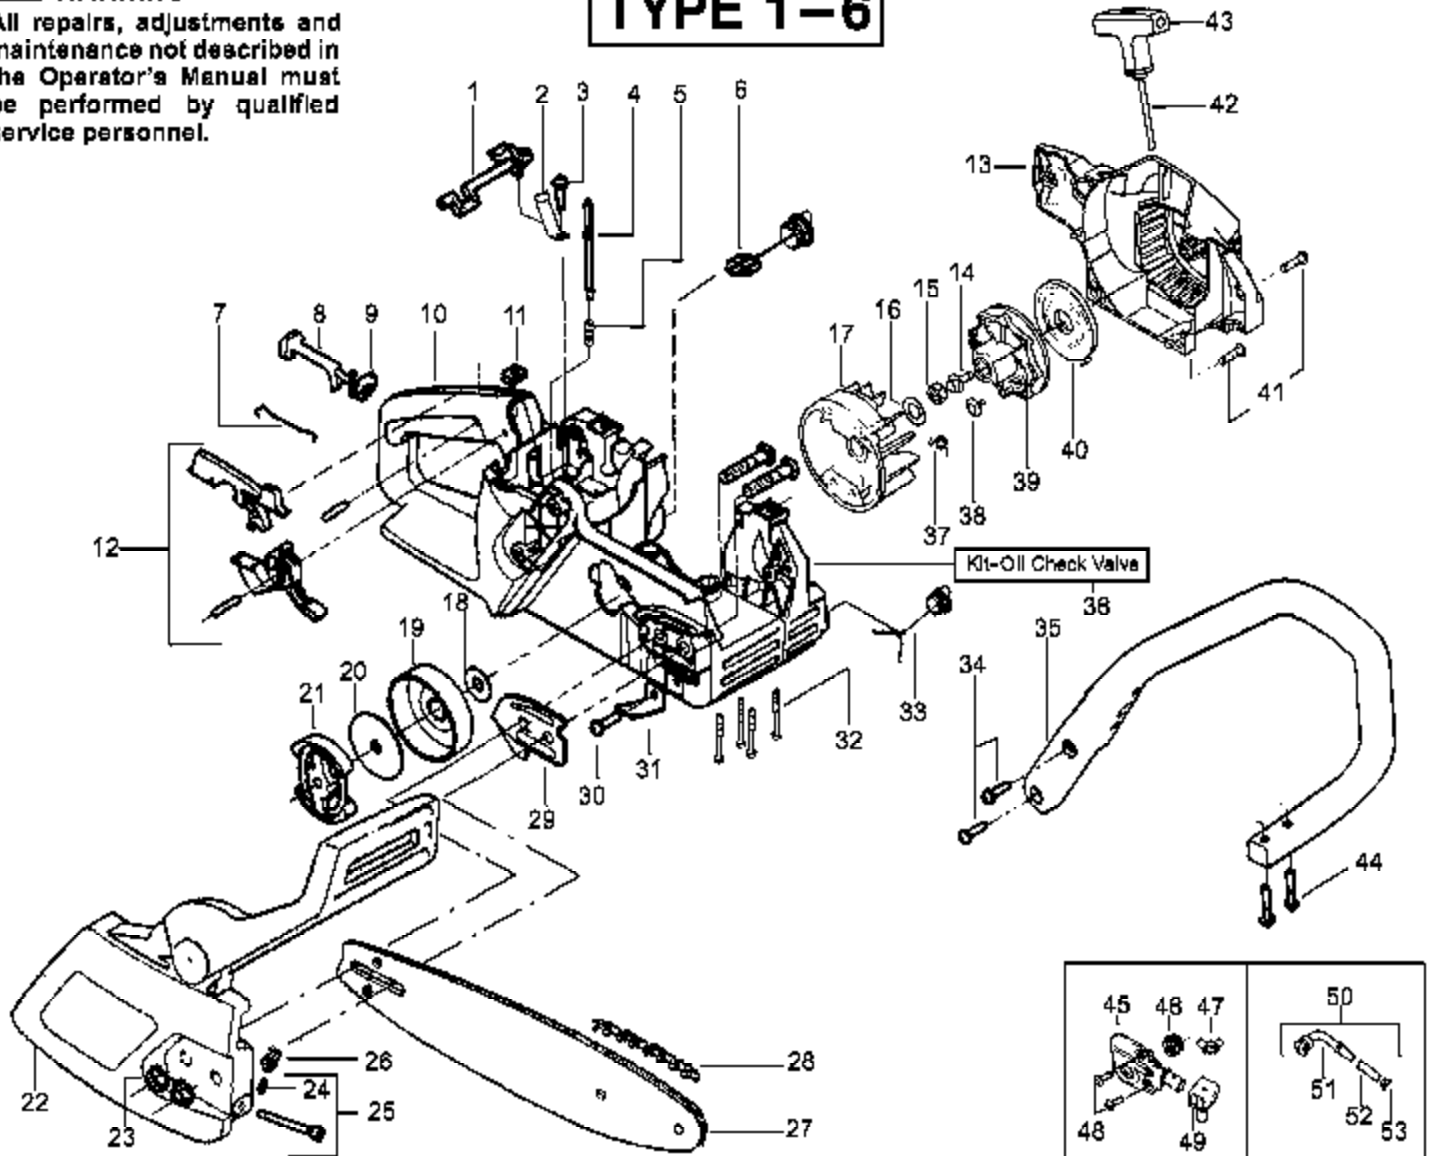

⚠ WARNING

All repairs, adjustments and maintenance not described in the Operator's Manual must be performed by qualified service personnel.

TYPE 1-6

Ref #	Part Number	Qty	Description
1	530038227		Lever-Switch (Includes Pin)
2	530016149		Spring-Switch
3	530015775		Screw
4	530069216		Kit-Fuel Line (Large)
5	530023877		Fitting
6	530047192		Assy-Fuel Cap
7	530037809		Wire-Throttle
8	530047989		Lever-Choke
9	530038406		Grommet-Choke Knob
10	530069822		Assy-Chassis
11	530015922		Nut-Speed
12	530071305		Kit-Trigger & Lockout
13	530054717	2150 Predator Gas Saw Top & Housing	Internal Assembly
14	530015920	Handle & External	Screw
15	530016134		Nut-Flywheel
16	530015127		Washer-Flywheel
17	530039209		Assy-Flywheel
18	530015907		Washer - Thrust
19	530047061		Assy-Drum W/brg.
20	530015611		Washer-Clutch
21	530014949		Assy. - Clutch
22	530056960		Assy-Chain Brake
23	530015917		Nut-Bar Mounting
24	530038593		Retainer-Bar Adjust
25	530069611		Kit-Bar Adjust (Incl.24,26)
26	530015826		Pin-Bar Adjust
27	952044370		Bar-16"
28	952051211		Chain-16"
29	530038238		Plate-Bar Mounting
30	530015814		Screw
31	530029850		Chain Catcher
32	530016132		Screw
33	530010846		Assy-Oil Cap
34	530015814		Screw
35	530056798		Handle-Front
36	530071666		Kit-Oil Check Valve
37	530023817		Spring - Starter Dog
38	530016080		Screw
39	530037817		Pulley-Starter
40	530027531		Spring-Starter
41	530015892		Screw.
42	530069232		Kit-Rope
43	530056402		Handle-Starter
44	530015940		Screw
45	530071259		Kit-Oil Pump (Incl 46,47,49)
46	530037820		Gear-Worm Spring
47	530049477		Elbow-Oil Pickup
48	530016064		Screw
49	530019206		Seal Block
50	530047663		Assy-Oil-Pickup (Incl. 51-53)
51	530038373		Pickup-Oiler
52	530037821		Filter-Oil
53	530030189		Plug-Oil Filter