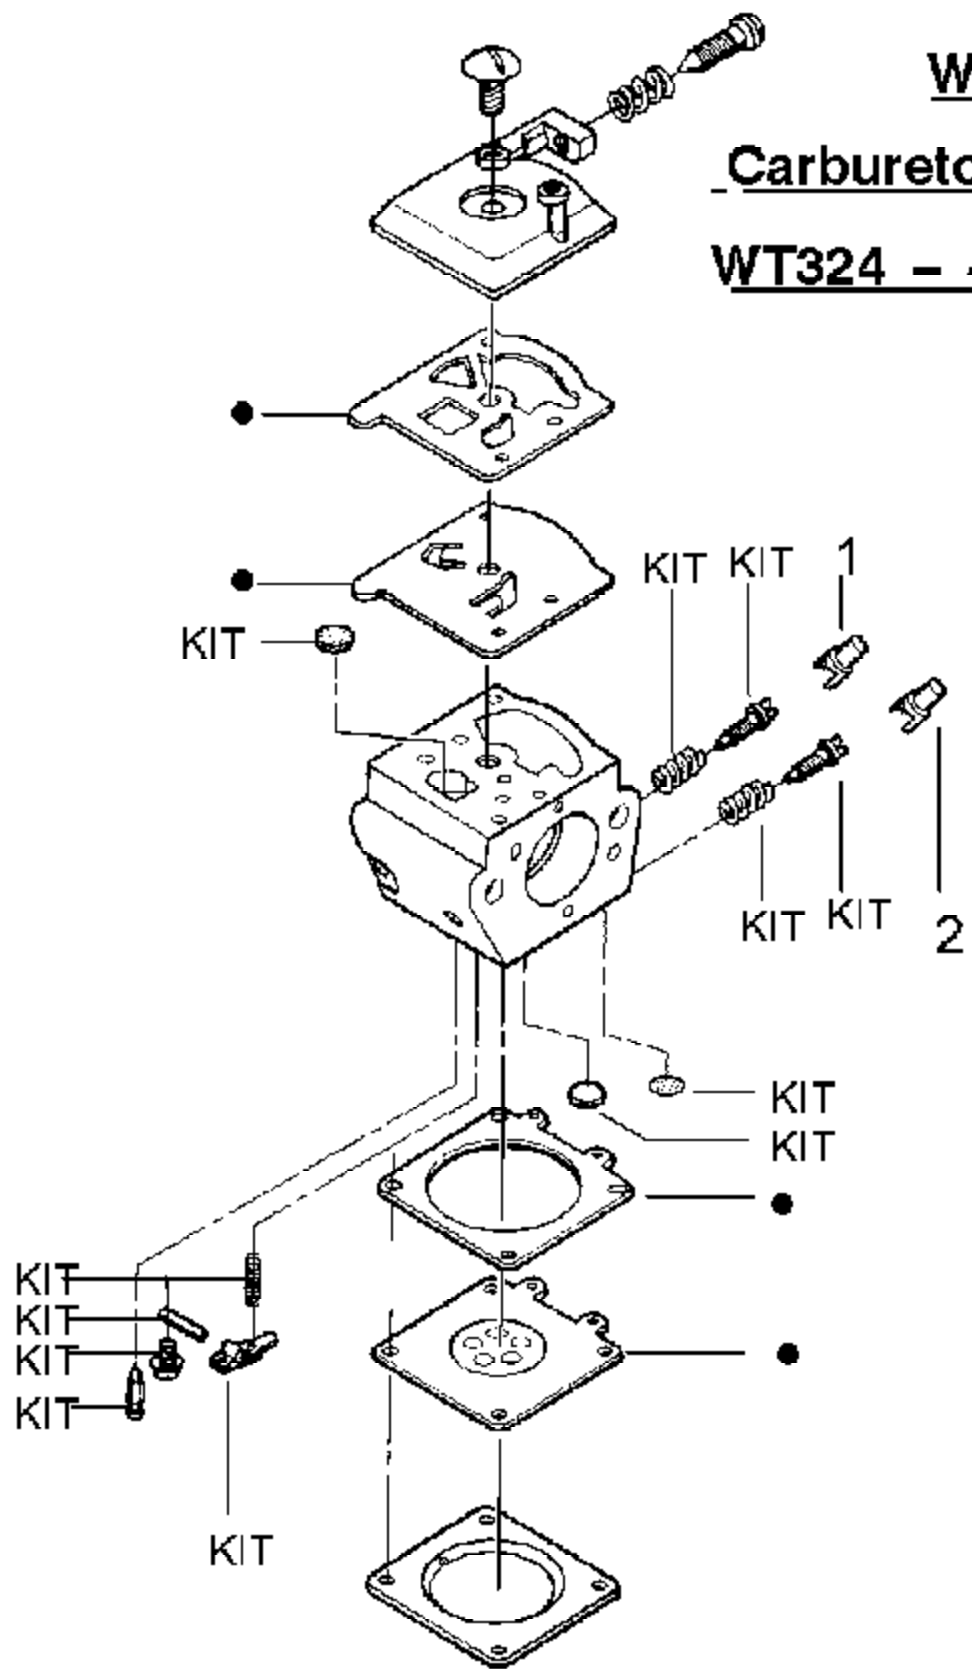

Walbro
Carburetor Assembly
WT324 - #530069703

- 3 — Carb. Repair Kit
- 4 — Gasket/Dia. Kit

Ref #	Part Number	Qty	Description
1	530038479		Limiter Cap High (brown)
2	530038478		Limiter Cap Low (tan)
3	530069826		Carburetor Repair Kit Walbro (WT324) (KIT = Indicates Contents)
4	530069844		Gasket Diaphragm Kit Walbro (WT324) (DOT = Indicates Contents)
530069703	530069703		Carburetor Assembly (Walbro WT324)

2155 Poulan Plus Gas Saw
 Carburetor Assembly (Walbro

Zama

Carburetor Assembly

C1Q-W8

See Service Reference

Ref #	Part Number	Qty	Description
1	530038479		Limiter Cap High (brown)
2	530038478		Limiter Cap Low (tan)
3	530071352		Carburetor Repair Kit Zama (C1Q-W8) (KIT = Indicates Contents); If replacing the complete Zama Carburetor, it is not serviceable; you will need to order #530069703 Walbro Carburetor Assy.
4	530035270		Gasket Diaphragm Kit Zama (C1Q-W8) (DOT = Indicates Contents); The contents of the 530-035270 Gasket/Diaphragm kit are included in the 530071352 Carb. Repair kit.

2155 Poulan Plus Gas Saw
 Carburetor Assembly (Zama)

Kit - Carburetor Assembly No. 530071618 - ZAMA W-14-A

Note: No Repair kits are available for this carburetor, please order the complete assembly part number 530-071618 - W-14-A