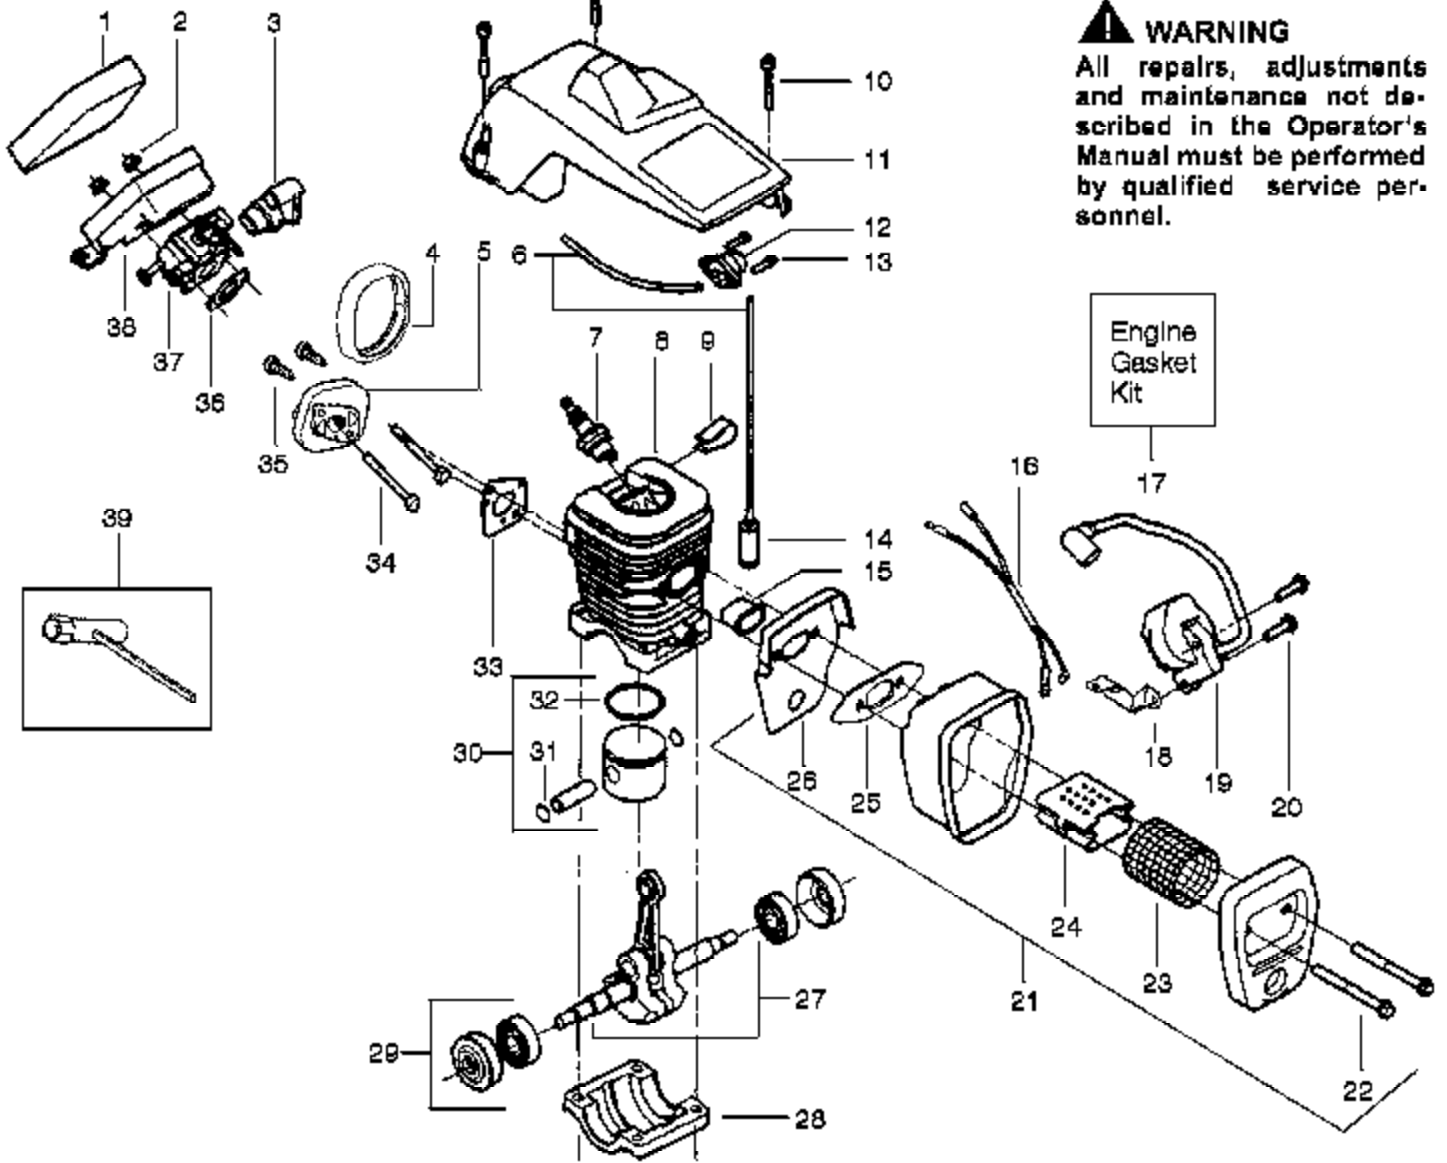

TYPE 1-4

⚠ WARNING

All repairs, adjustments and maintenance not described in the Operator's Manual must be performed by qualified service personnel.

Ref #	Part Number	Qty	Description
1	530037793		Foam Air Filter
2	530016101		Nut
3	530035526		Grommet Carb Adjust
4	530054144		Seal Carb Adapter
5	530049700		Adapter Carb.
6	530069247		Kit Fuel Line (Small)
7	952030150		Spark Plug (RCJ7Y)
8	530069607		Kit Cylinder
9	530016136		Clip High Tension Lead
10	530016153		Screw
11	530071310		Shield Cylinder
12	530047213		Assy Air Purge
13	530015780	2155 Poular Plus Gas Saw	Screw
14	530095646	Engine Assembly Type 1	Assy Fuel Pickup
15	530037652		Insulator Heat
16	530052296		Assy.Wire Harness
17	530069608		Kit Engine Gasket (Incl. 25, 33 & 36)
18	530047442		Strap Ground
19	530039167		Module Ignition
20	530015814		Screw
21	530047207		Assy Muffler (Incl. 22-26)
22	530016132		Screw
23	530036103		Screen Spark
24	530037813		Diffuser Muffler
25	530069608		Gasket Muffler (kit)
26	530049870		Backplate Muffler
27	530047062		Assy. Crankshaft
28	530037935		Cap Crankcase
29	530056363		Assy. Seal & Bearing
30	530069605		Kit Piston (Incl. 31 & 32)
31	530015697		Retainer Piston Pin
32	530038729		Ring Piston
33	530069608		Gasket Adapter (kit)
34	530016187		Screw
35	530016386		Screw
36	530069608		Gasket Carb. (kit)
37	530069703		Kit Carburetor-(WT 324)
38	530037804		Housing Air Filter
39	530031163		Wrench Bar
	530163649		Operator Manual Not Shown
	530038257		Decal Warning Not Shown