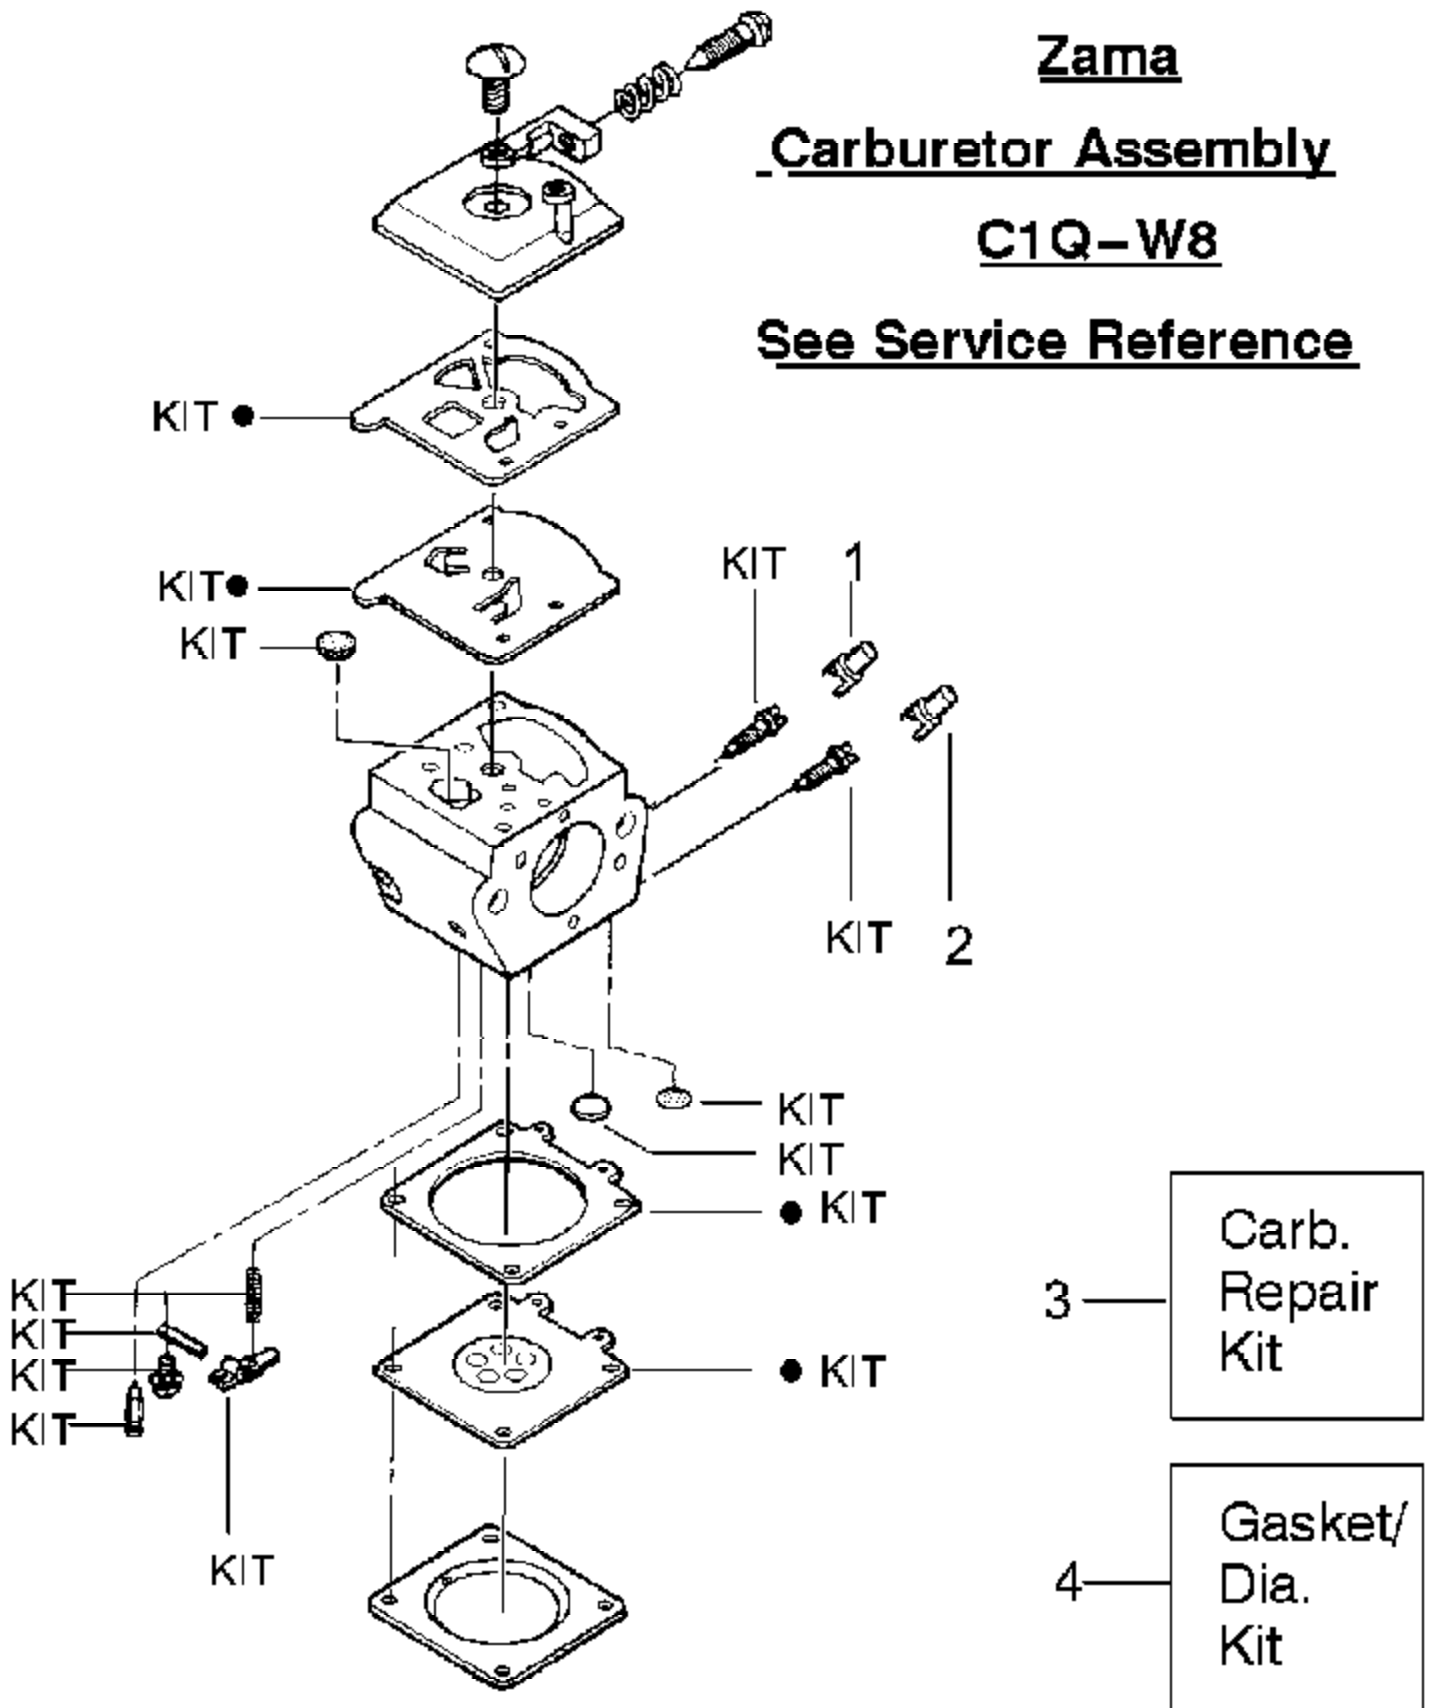

Walbro
Carburetor Assembly
WT324 - #530069703

- 3 — Carb. Repair Kit
- 4 — Gasket/Dia. Kit

Ref #	Part Number	Qty	Description
1	530038479		Limiter Cap High (brown)
2	530038478		Limiter Cap Low (tan)
3	530069826		Carburetor Repair Kit Walbro (WT324) (KIT = Indicates Contents)
4	530069844		Gasket Diaphragm Kit Walbro (WT324) (DOT = Indicates Contents)
530069703	530069703		Carburetor Assembly (Walbro WT324)

2155 Poulan Plus Gas Saw
 Carburetor Assembly (Walbro

Zama

Carburetor Assembly

C1Q-W8

See Service Reference

Ref #	Part Number	Qty	Description
1	530038479		Limiter Cap High (brown)
2	530038478		Limiter Cap Low (tan)
3	530071352		Carburetor Repair Kit Zama (C1Q-W8) (KIT = Indicates Contents); If replacing the complete Zama Carburetor, it is not serviceable; you will need to order #530069703 Walbro Carburetor Assy.
4	530035270		Gasket Diaphragm Kit Zama (C1Q-W8) (DOT = Indicates Contents); The contents of the 530-035270 Gasket/Diaphragm kit are included in the 530071352 Carb. Repair kit.