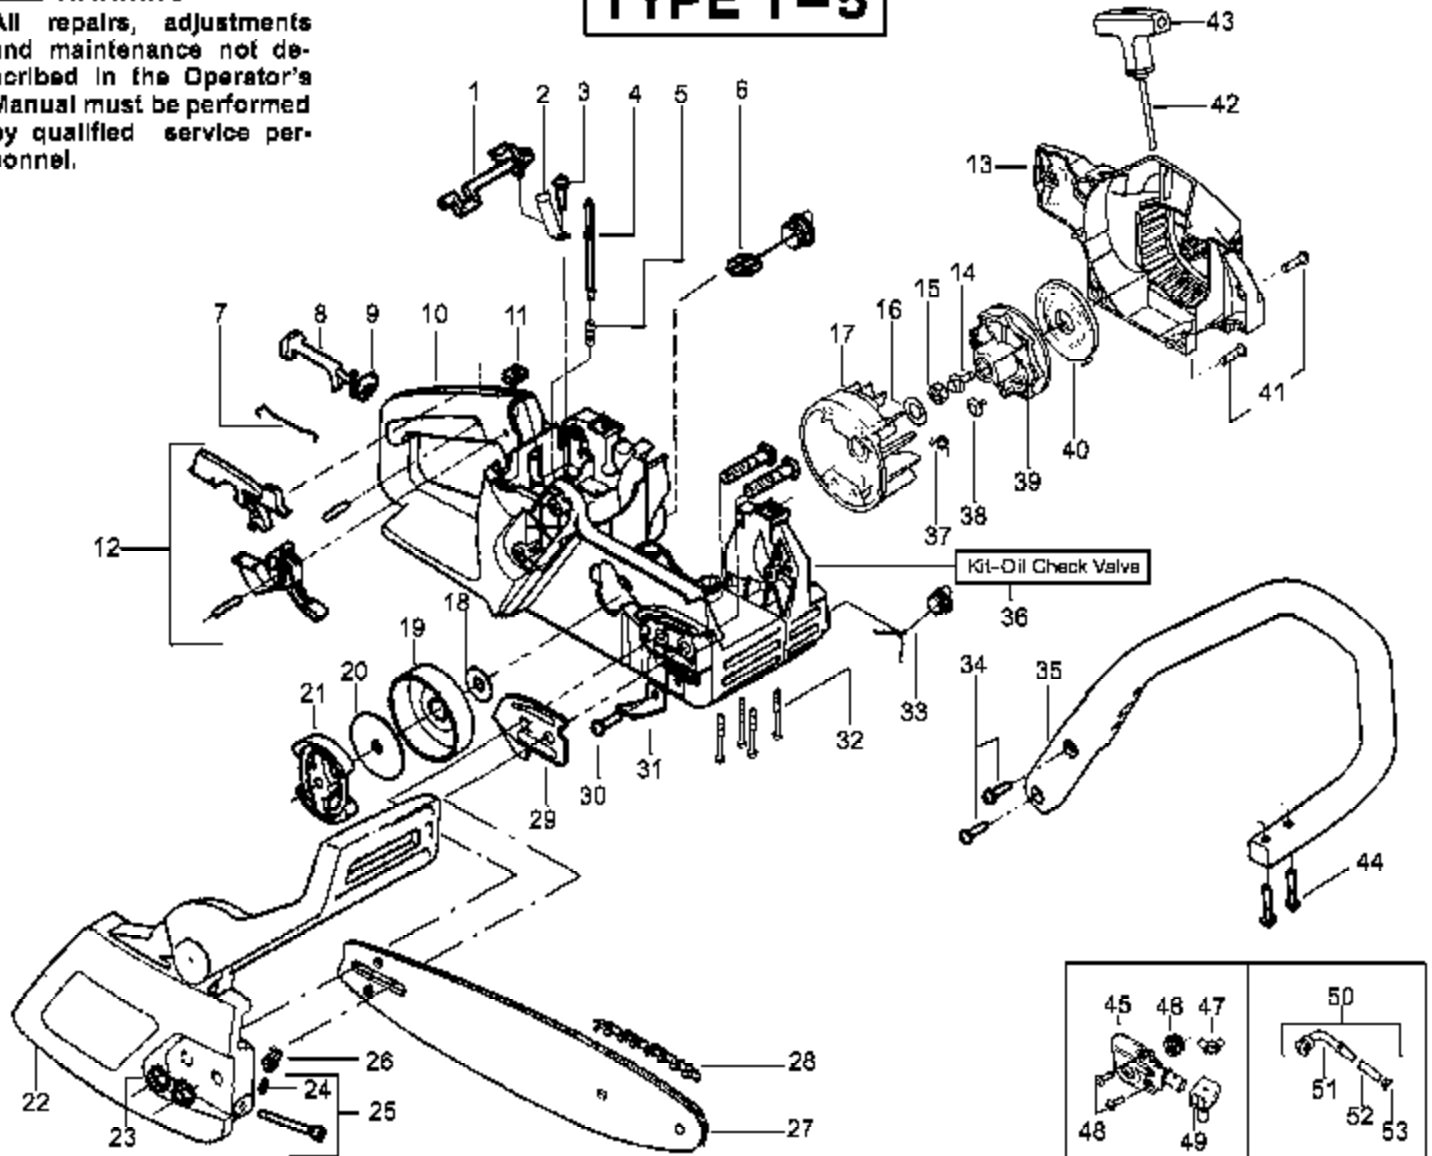

⚠ WARNING

All repairs, adjustments and maintenance not described in the Operator's Manual must be performed by qualified service personnel.

TYPE 1-5

Ref #	Part Number	Qty	Description
1	530038227		Lever-Switch (Includes Pin)
2	530016149		Spring-Switch
3	530015775		Screw
4	530069216		Kit-Fuel Line (Large)
5	530023877		Fitting
6	530047192		Assy-Fuel Cap
7	530037809		Wire-Throttle
8	530047989		Lever-Choke
9	530038406		Grommet-Choke Knob
10	530055588		Assy-Chassis
11	530015922		Nut-Speed
12	530071305		Kit-Trigger & Lockout
13	530054175	2155 Poulan P1800 Gas Saw	Housing Pan
14	530015920	Handle, Chassis & Bar Asse	Screw
15	530016134		Nut-Flywheel
16	530015127		Washer-Flywheel
17	530039209		Assy-Flywheel
18	530015907		Washer - Thrust
19	530047061		Assy-Drum W/brg.
20	530015611		Washer-Clutch
21	530014949		Assy. - Clutch
22	530054736		Assy-Chain Brake
23	530015917		Nut-Bar Mounting
24	530038593		Retainer-Bar Adjust
25	530069611		Kit-Bar Adjust (Incl. 24, 26)
26	530015826		Pin-Bar Adjust
27	952044418		Bar 18"
28	952051338		Chain 18"
29	530038238		Plate-Bar Mounting
30	530015814		Screw
31	530029850		Chain Catcher
32	530016132		Screw
33	530010846		Assy-Oil Cap
34	530015814		Screw
35	530056798		Handle-Front
36	530071666		Kit-Oil Check Valve
37	530023817		Spring - Starter Dog
38	530016080		Screw
39	530037817		Pulley-Starter
40	530027531		Spring-Starter
41	530015892		Screw.
42	530069232		Kit-Rope
43	530037485		Handle-Starter
44	530015940		Screw
45	530071259		Kit-Oil Pump (Incl 46, 47, 49)
46	530037820		Gear-Worm Spring
47	530049477		Elbow-Oil Pickup
48	530016064		Screw
49	530019206		Seal Block
50	530047663		Assy-Oil-Pickup (Incl. 51-53)
51	530038373		Pickup-Oiler
52	530037821		Filter-Oil
53	530030189		Plug-Oil Filter