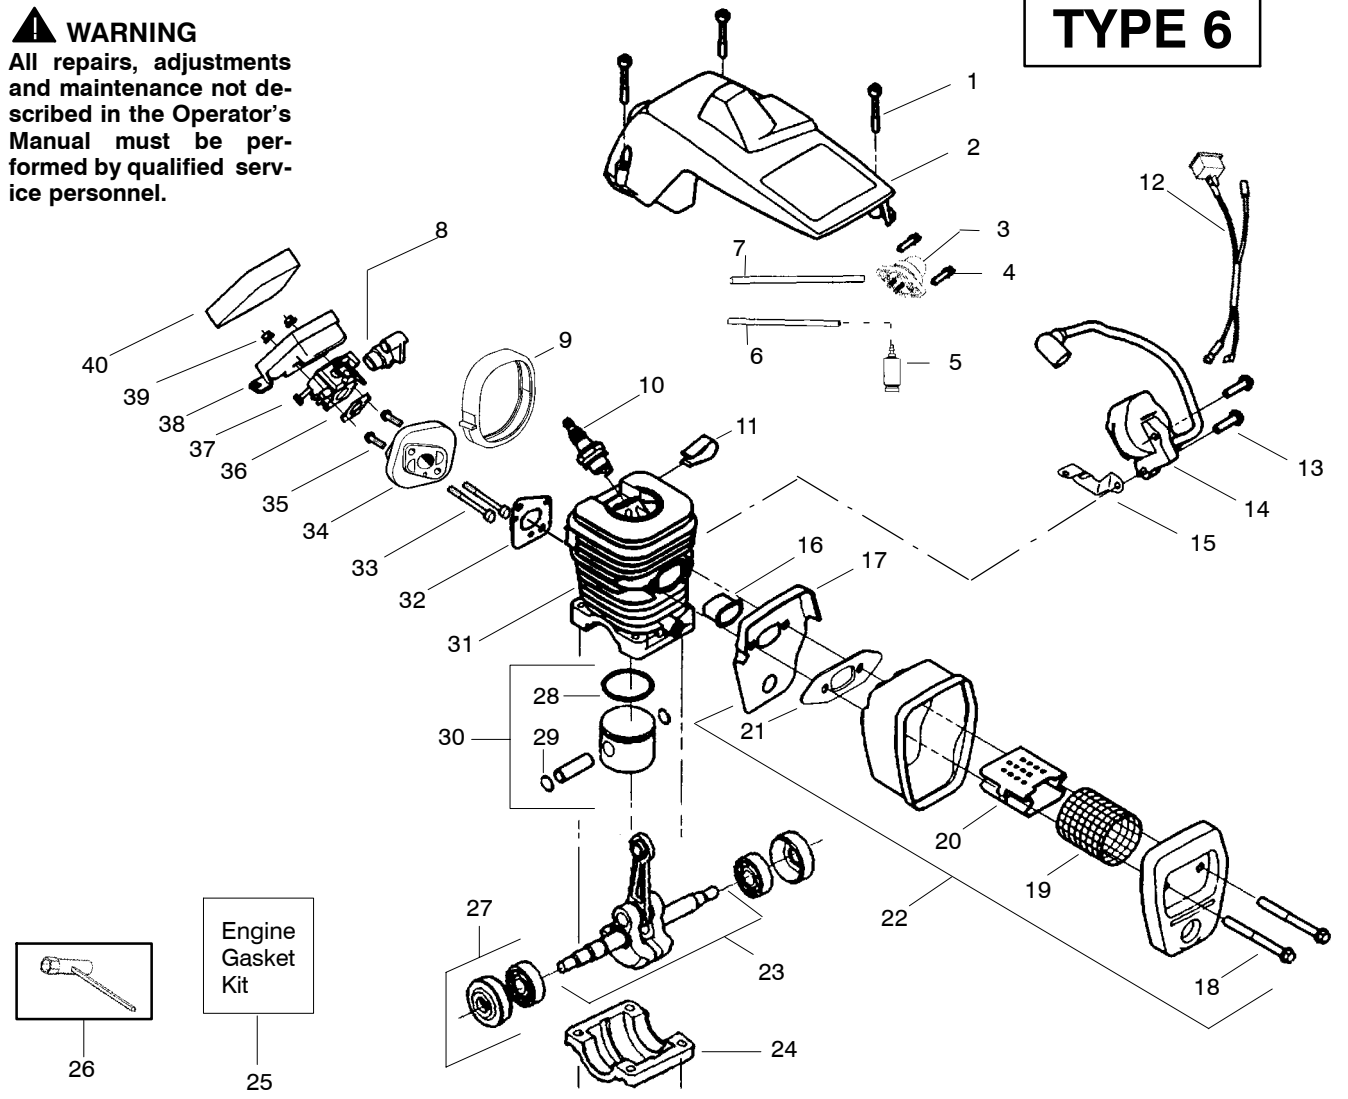

TYPE 6

⚠ WARNING
All repairs, adjustments and maintenance not described in the Operator's Manual must be performed by qualified service personnel.

Ref.	Part No.	Description	Ref.	Part No.	Description	Ref.	Part No.	Description
1.	530016153	Screw	16.	530037652	Insulator-Heat	31.	530071412	Kit-Cylinder
2.	530047578	Shield-Cylinder	17.	530049870	Back Plate-Muffler	32.	530069608	Gasket-Carb. Adapter
3.	530047213	Assy-Air Purge	18.	530016132	Screw	33.	530016187	Screw
4.	530015780	Screw	19.	530036103	Screen-Spark	34.	530049700	Adapter-Carb.
5.	530095646	Assy-Fuel Pick-up	20.	530037813	Diffuser-Muffler	35.	530016386	Screw
6.	530069247	Kit-Line Purge/Carb. (Small Dia)	21.	530069608	Gasket-Muffler	36.	530069608	Carb. Gasket
7.	530069216	Kit-Line Purge/Tank (large line)	22.	530047207	Assy-Muffler (Incl. 17-21)	37.	530071621	Kit-Carburetor (WT-625)
8.	530035526	Grommet-Carb Adjust.	23.	530047062	Assy-Crankshaft	38.	530047604	Housing-Air Filter
9.	★★★★★	Seal-Carb Adapter	24.	530037935	Cap-Crankcase	39.	530016101	Nut
10.	952030150	Spark Plug (RCJ-7Y)	25.	530069608	Kit-Engine Gasket (incl. 36,32,21)	40.	530037793	Air Filter - Foam
11.	530016136	Clip-High Tension Lead	26.	530031163	Srench			Not Shown
12.	530049117	Assy-Wire Harness (includes switch)	27.	530056363	Assy-Seal & Bearing			
13.	530015814	Screw	28.	530038729	Ring-Piston			
14.	530039198	Module-Ignition	29.	530015697	Retainer - Piston Pin			
15.	530047442	Strap-Ground	30.	530071408	Kit-Piston - (incl. 28-29)			
								530163693 Manual
								530057267 Decal-Inst.

↙ = NEW PART NUMBER FOR THIS IPL

★ = REFER TO THE SERVICE REFERENCE INDICATED FOR MORE INFORMATION. (LOCATED AT END OF IPL)