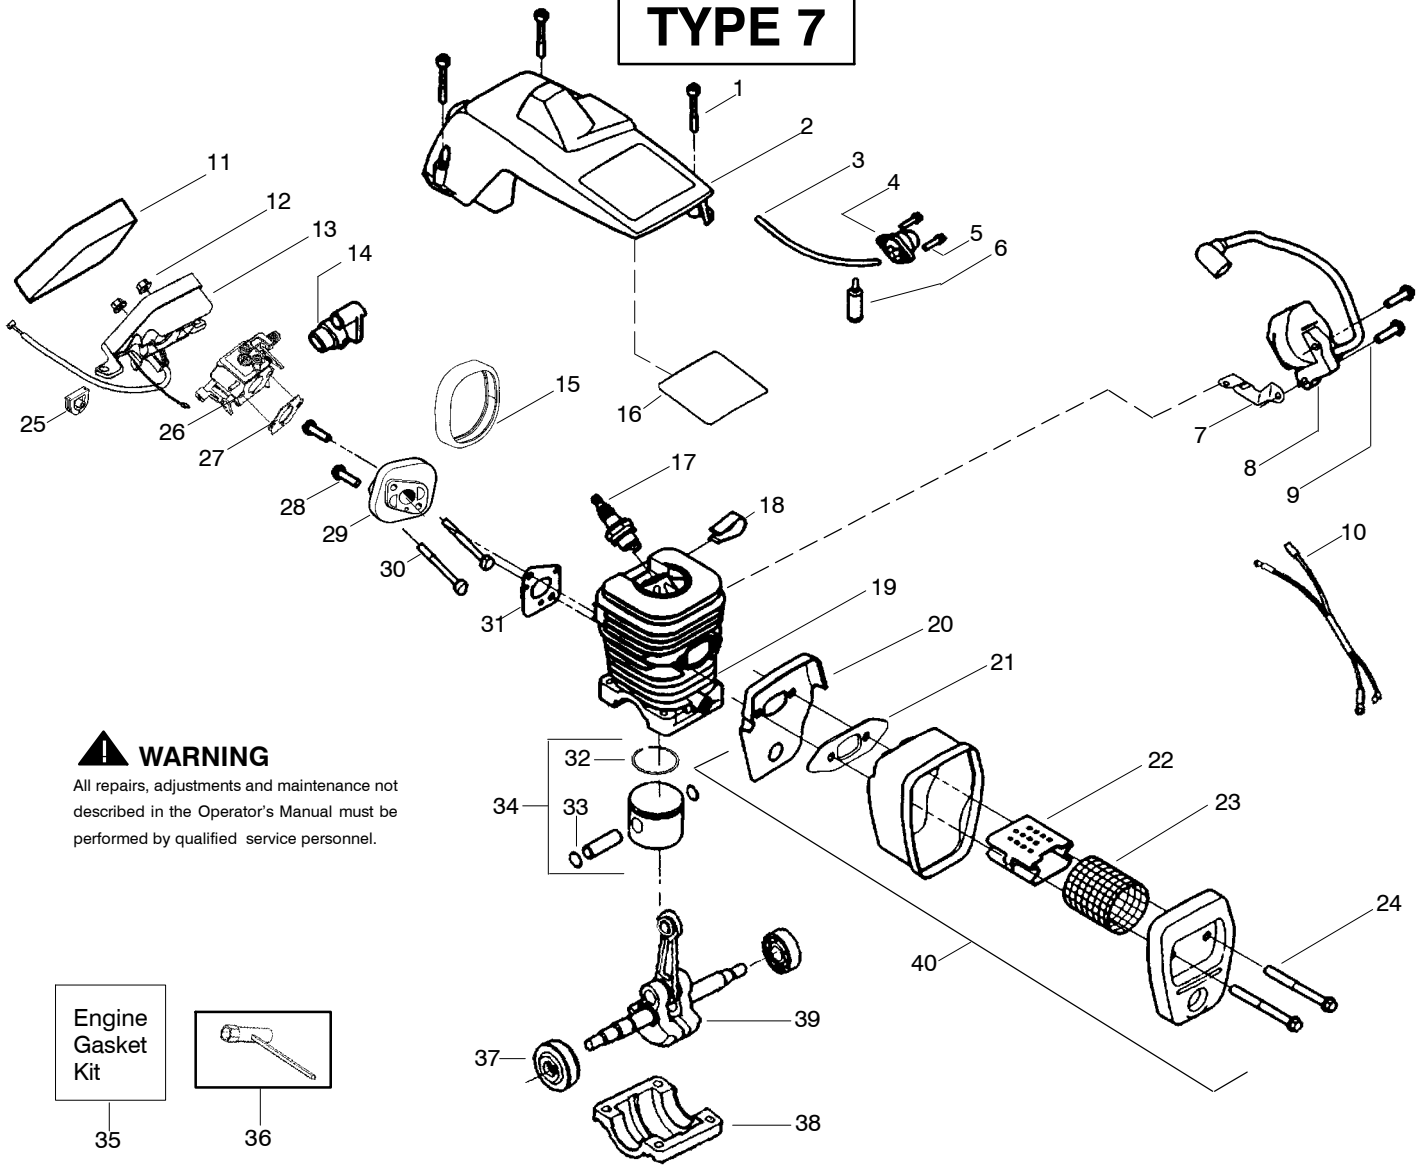

TYPE 7

⚠ WARNING

All repairs, adjustments and maintenance not described in the Operator's Manual must be performed by qualified service personnel.

Ref.	Part No.	Description	Ref.	Part No.	Description	Ref.	Part No.	Description
1.	530016153	Screw	19.	530012550	Cylinder	34.	530071408	Kit-Piston (Incl. 32 & 33)
2.	530055638	Assy-Cylinder Shield (includes # 16)	20.	530049870	Backplate-Muffler	35.	530069608	Kit-Engine Gasket (Incl. 21, 27 & 31)
3.	530069247	Kit-Fuel Line (Small)	21.	530069608	Gasket-Muffler(kit)	36.	530031163	Wrench-bar
4.	530047213	Assy-Air Purge	22.	530037813	Diffuser-Muffler	37.	530056363	Assy-Seal & Bearing
5.	530015780	Screw	23.	530036103	Screen-Spark	38.	530037935	Cap-Crankcase
6.	530095646	Assy-Fuel Pick-up	24.	530016132	Bolt-Muffler	39.	530047062	Assy-Crankshaft
7.	530047442	Strap-Ground	25.	530047631	Grommet-Throttle Cable	40.	530047207	Assy-Muffler (Incl. 20-24)
8.	530039198	Ignition Module	26.	---	Kit-Carburetor			Not Shown
9.	530015814	Screw	↗	530071820	Zama (W-20)			
10.	↗ 530057475	Assy-Wire Harness	↗	530071821	Walbro (WT-662)			
11.	530037793	Foam-Air Filter	27.	530069608	Gasket-Carb. (kit)			
12.	530016101	Nut	28.	530016386	Screw			
13.	↗ 530057702	Assy-Air Box	29.	530049700	Carb. Adapter			
14.	530035526	Grommet-Carb Adjust	30.	530016187	Screw			
15.	530054144	Seal-Carb Adapter	31.	530069608	Gasket- Adaptor(kit)	↗	530164650	Manual
16.	530055698	Reflector-Heat	32.	530038729	Ring-Piston		530057757	Decal-Warning
17.	952030150	Spark Plug (RCJ-7Y)	33.	530015697	Retainer-Piston Pin		530059229	Decal-Start-Inst.
18.	530016136	Clip-High Tension Lead						

↗ = NEW PART NUMBER FOR THIS IPL   ★ = REFER TO THE SERVICE REFERENCE INDICATED FOR MORE INFORMATION. (LOCATED AT END OF IPL)