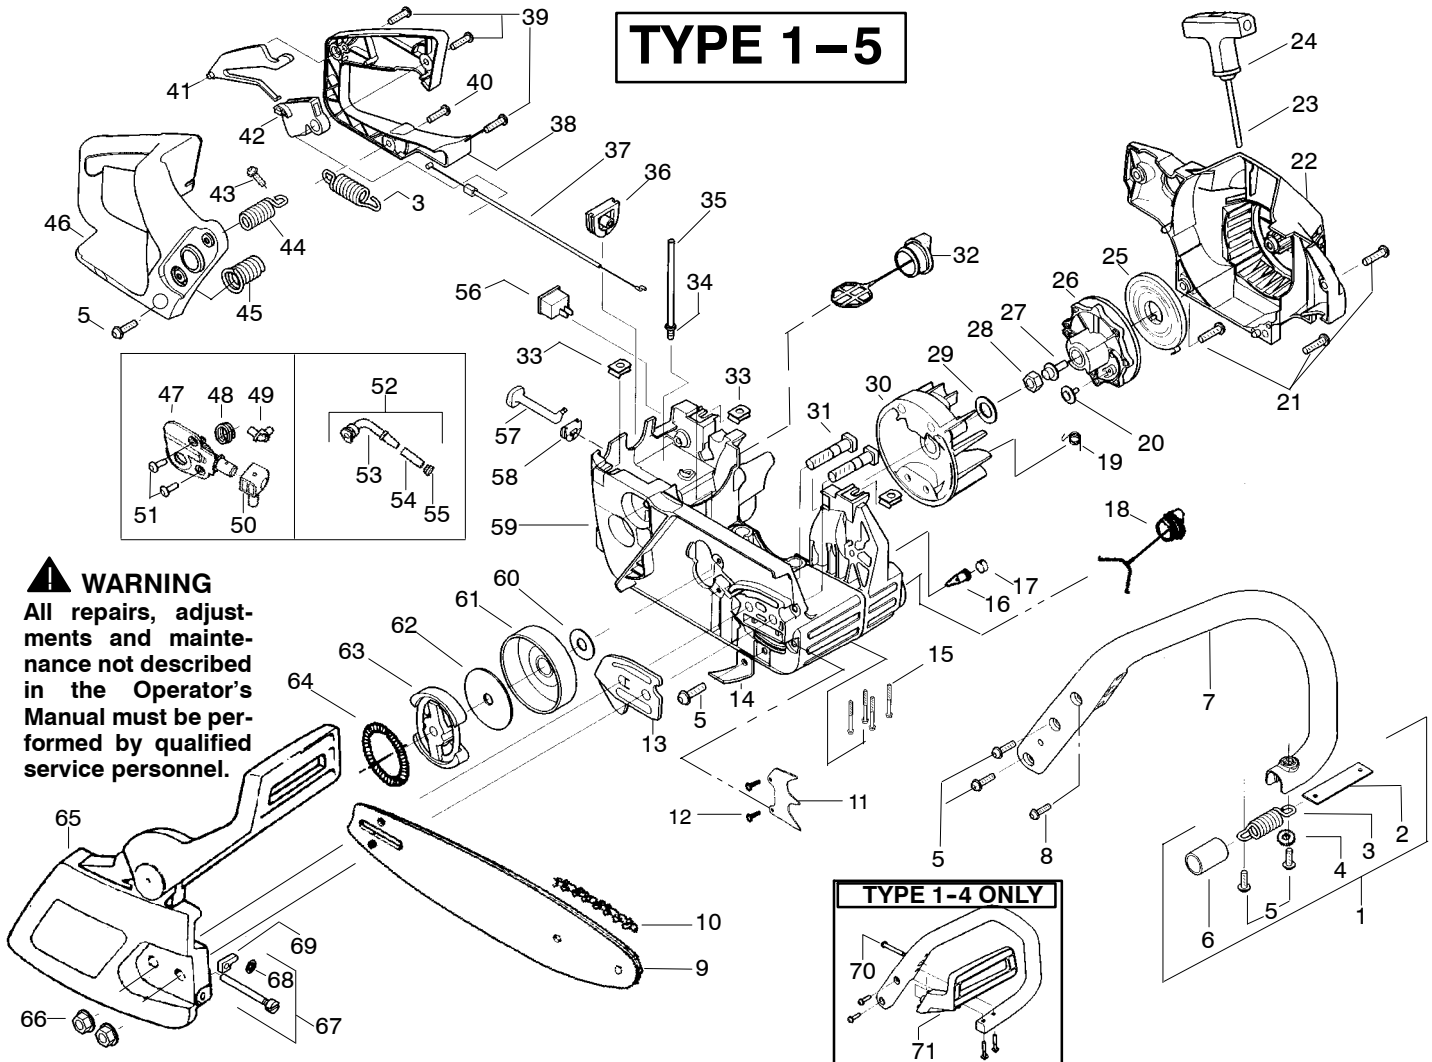

TYPE 1-5

⚠ WARNING
 All repairs, adjustments and maintenance not described in the Operator's Manual must be performed by qualified service personnel.

Ref.	Part No.	Description	Ref.	Part No.	Description	Ref.	Part No.	Description
1.	530047963	Assy.- Isolator	25.	530027531	Spring-Recoil	50.	530019206	Block-Seal
2.	530047608	Limiter Strap	26.	530037817	Pulley-Starter	51.	530016064	Screw
3.	530042082	Spring-Isolator	27.	530015920	Screw	52.	530047663	Assy-Oil Pickup
4.	530015123	Washer	28.	530016134	Nut-Flywheel			(Incl. 53-55)
5.	530015814	Screw	29.	530015127	Washer-Flywheel	53.	530038373	Pickup-Oiler
6.	530036142	Sleeve-AV Spring	30.	530039209	Assy-Flywheel	54.	530037821	Filter-Oil
7.	530047583	Front Handle	31.	530016133	Bolt-Bar	55.	530030189	Plug-Oil Filter
8.	530016179	Screw	32.	530047192	Assy-Fuel Cap	56.	530069572	Kit-Switch
9.	952044370	Bar-16"	33.	530015922	Nut-"U"-Type	57.	530047605	Knob-Choke
	952044418	Bar-18"	34.	530023877	Fitting-fuel line	58.	530049005	Grommet-Knob
10.	952051211	Chain-16"	35.	530069216	Kit-Fuel line (large)	59.	530047618	Assy-Chassis
	952051338	Chain-18"	36.	530047631	Grommet-Cable	60.	530015907	Washer-Thrust
11.	530014381	Kit-Spike Assy.	37.	530047602	Cable-Throttle	61.	530047061	Assy-Clutch Drum
12.	530015906	Screw	38.	530047581	Cover-Rear Handle			w/bearing
13.	530038238	Plate-Bar Mounting	39.	530015906	Screw	62.	530015611	Washer-Clutch
14.	530029850	Chain Catcher	40.	530015886	Screw	63.	530014949	Assy.Clutch (incl.64)
15.	530016132	Screw	41.	530036098	Throttle Lockout	64.	530094188	Spring-Clutch
16.	530026119	Check Valve	42.	530036097	Trigger-Throttle	65.	952069662	Kit-Chain Brake
17.	530038264	Plug-Bronze Vent	43.	530015875	Screw	66.	530015917	Nut-Bar Mounting
18.	530010846	Assy-Oil Cap	44.	530071385	Kit-Isolator (Upper)	67.	530069611	Kit-Bar Adjust
19.	530023817	Spring-Starter Dog	45.	530053274	Assy. Isolator - lower			(incl. 68 & 69)
20.	530016080	Screw	46.	530047582	Handle - Rear	68.	530038593	Retainer-Bar Adjust
21.	530015892	Screw	47.	530071259	Kit-Oil Pump	69.	530015826	Pin-Bar Adjust
22.	530049334	Housing-Fan			(Incls. 48,49,50)	70.	530016020	Bolt-Handguard
23.	530069232	Kit-Rope	48.	530037820	Gear-Worm Spring			(Type 1-4 only)
24.	530037485	Handle-Starter	49.	530049477	Elbow-Oil Pickup	71.	530038224	Handguard
								(Type 1-4 only)