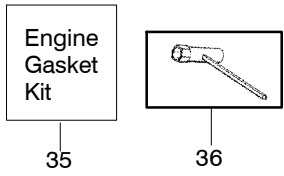

↙ = NEW PART NUMBER FOR THIS IPL

★ = REFER TO THE SERVICE REFERENCE INDICATED FOR MORE INFORMATION. (LOCATED AT END OF IPL)

TYPE 7

⚠ WARNING

All repairs, adjustments and maintenance not described in the Operator's Manual must be performed by qualified service personnel.

↗ = NEW PART NUMBER FOR THIS IPL ★ = REFER TO THE SERVICE REFERENCE INDICATED FOR MORE INFORMATION. (LOCATED AT END OF IPL)

Carburetor Assembly - #530069722-WT391

Ref.	Part No.	Description
1.	530038479	Limiter Cap - High
2.	530038478	Limiter Cap - Low
3.	530069826	Carburetor Repair Kit (● Indicates Contents)
4.	530069844	Gasket/Diaphragm Kit (KIT=Indicates Contents)