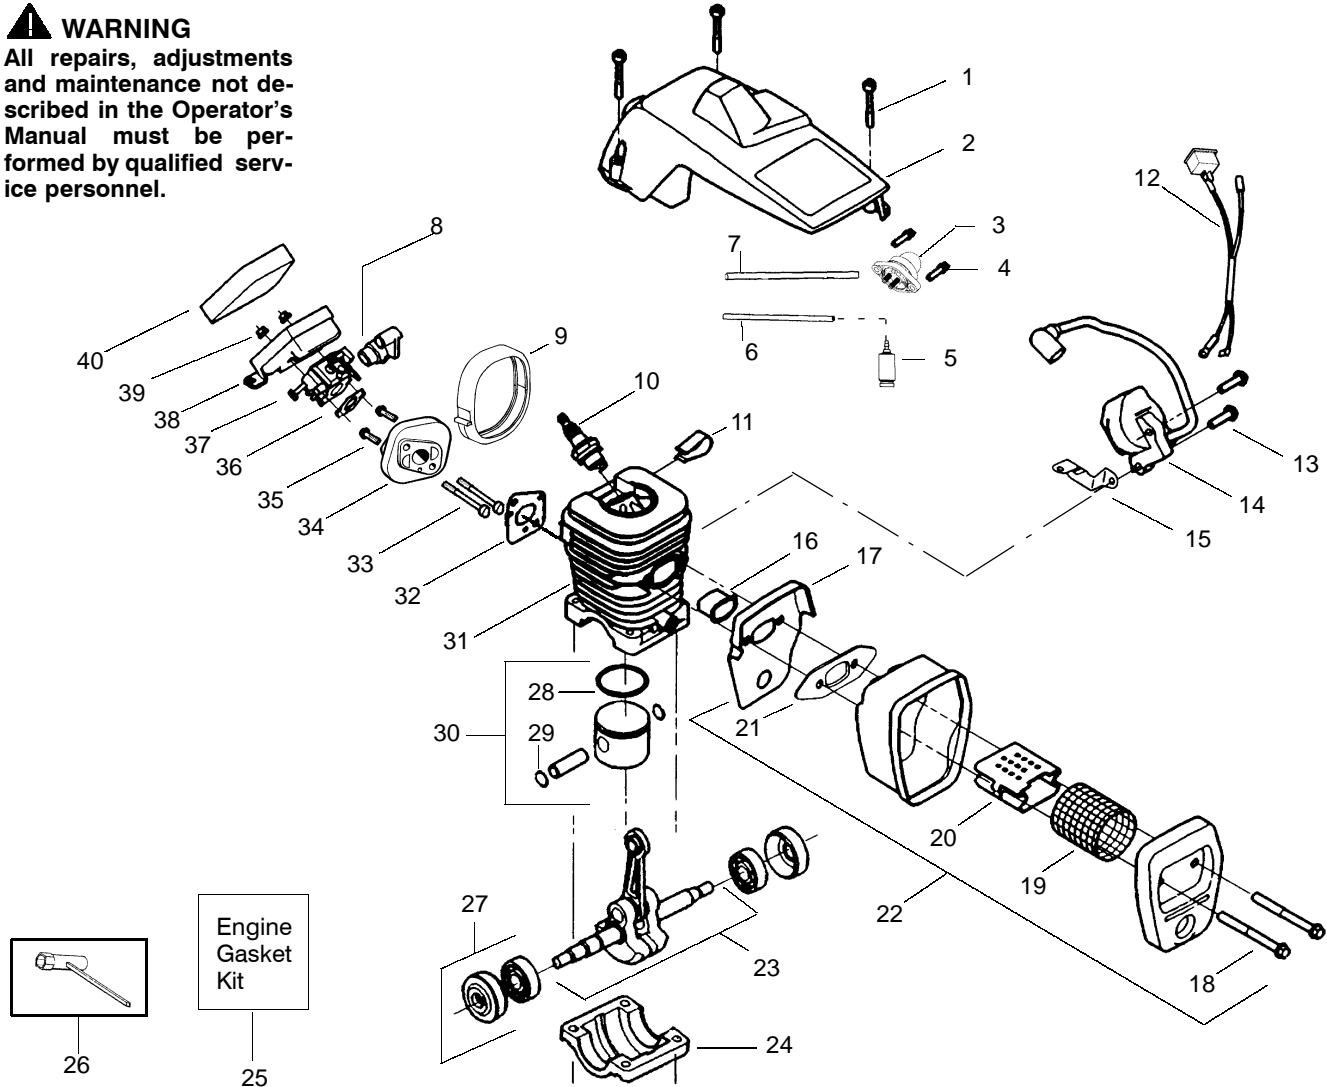

✓ = NEW PART NUMBER FOR THIS IPL

★ = REFER TO THE SERVICE REFERENCE INDICATED FOR MORE INFORMATION. (LOCATED AT END OF IPL)

= THESE PARTS ARE ILLUSTRATED FOR CLARITY. ORDER COMPLETE ASSEMBLY.

⚠ WARNING
All repairs, adjustments and maintenance not described in the Operator's Manual must be performed by qualified service personnel.

Ref.	Part No.	Description	Ref.	Part No.	Description	Ref.	Part No.	Description
1.	530016153	Screw	17.	530049870	Back Plate-Muffler	34.	530049700	Adapter-Carb.
2.	530047578	Shield-Cylinder	18.	530016132	Screw	35.	530016386	Screw
3.	530047213	Assy-Air Purge	19.	530036103	Screen-Spark	36.	530069608	Carb. Gasket
4.	530015780	Screw	20.	530037813	Diffuser-Muffler	37.	530071621	Kit-Carburetor (WT-625)
5.	530095646	Assy-Fuel Pick-up	21.	530069608	Gasket-Muffler			(Note: No Repair kits are available for this carburetor)
6.	530069247	Kit-Line Purge/Carb. (Small Dia)	22.	530047207	Assy-Muffler (Incl. 17-21)	38.	530047604	Housing-Air Filter
7.	530069216	Kit-Line Purge/Tank (large line)	23.	530047062	Assy-Crankshaft	39.	530016101	Nut
8.	530035526	Grommet-Carb Adjust.	24.	530037935	Cap-Crankcase	40.	530037793	Air Filter - Foam
9.	530054144	Seal-Carb Adapter	25.	530069608	Kit-Engine Gasket (incl. 36,32,21)			Not Shown
10.	952030150	Spark Plug (RCJ-7Y)	26.	530031163	Scrunch			
11.	530016136	Clip-High Tension Lead	27.	530056363	Assy-Seal & Bearing			
12.	530049117	Assy-Wire Harness (includes switch)	28.	530038729	Ring-Piston			
13.	530015814	Screw	29.	530015697	Retainer - Piston Pin			
14.	530039198	Module-Ignition	30.	530071408	Kit-Piston - (incl. 28-29)			
15.	530047442	Strap-Ground	31.	530071412	Kit-Cylinder			
16.	530037652	Insulator-Heat	32.	530069608	Gasket-Carb. Adapter			
			33.	530016187	Screw			
								530163693 Manual
								530057267 Decal-Inst.

↖ = NEW PART NUMBER FOR THIS IPL

★ = REFER TO THE SERVICE REFERENCE INDICATED FOR MORE INFORMATION. (LOCATED AT END OF IPL)