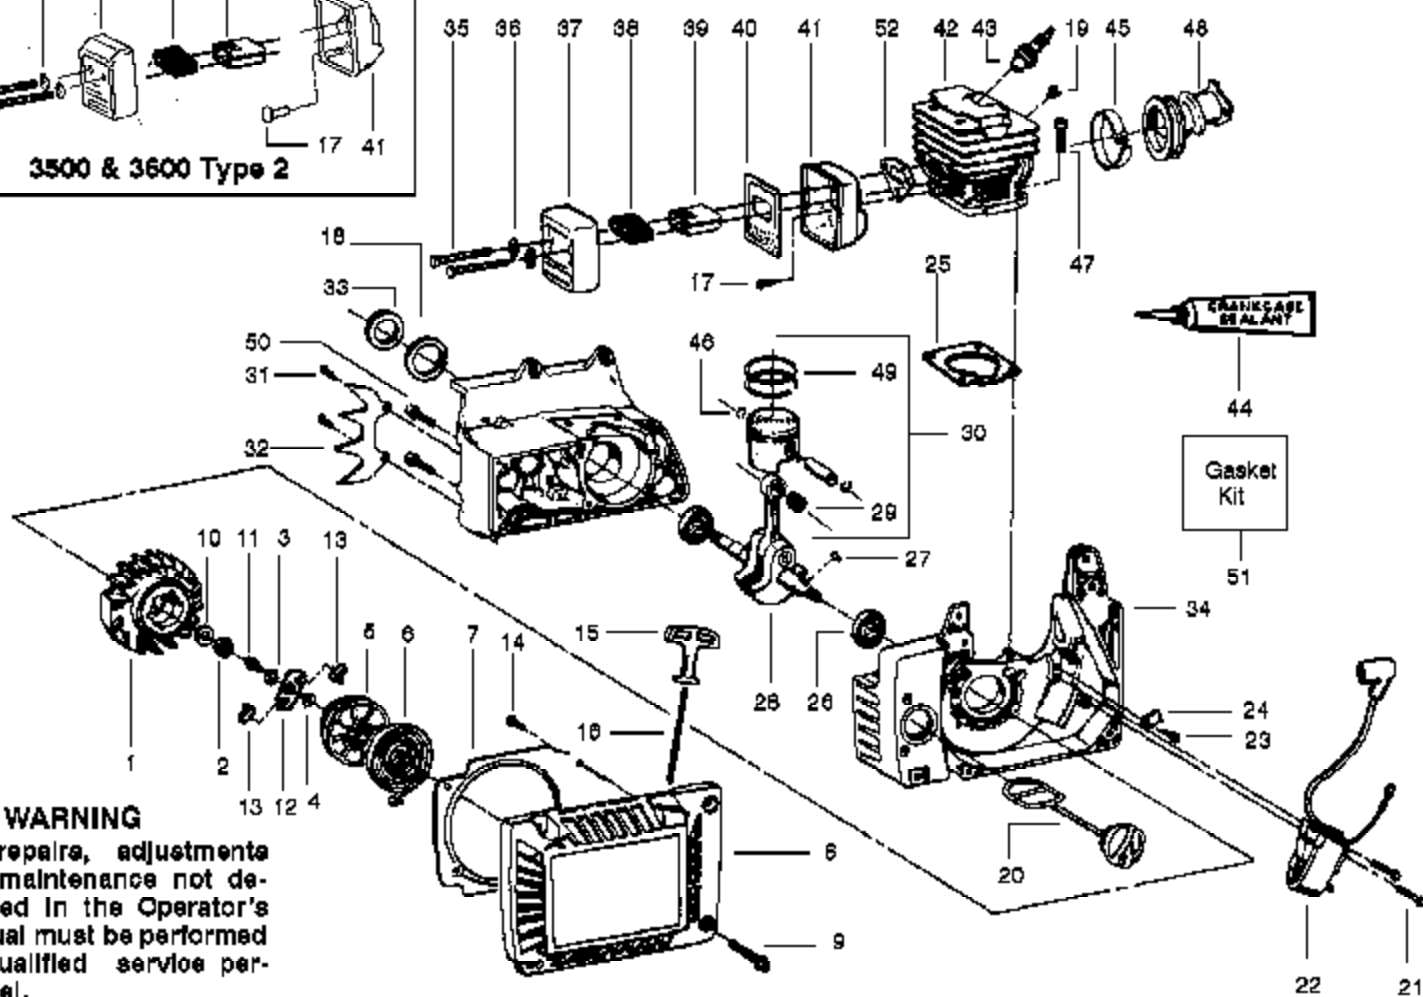

WARNING
All repairs, adjustments and maintenance not described in the Operator's Manual must be performed by qualified service personnel.

Ref #	Part Number	Qty	Description
1	530039155		Flywheel
2	530001733		Nut
3	530015254		Washer
4	530027163		Retainer
5	530036054		Starter Pulley
6	530042067		Starter Spring
7	530037687		Baffle Plate
8	530014737		Fan Housing
9	530015709		Screw
10	530015441		Washer
11	530015713		Screw
12	530036055		Starter Cam
13	530027162		Starter Dog
14	530015241		Screw
15	530042056		Starter Handle
16	530069233		Rope Kit
17	530015720		Screw
18	530001516		Snap Ring
19	530015696		Clip
20	530010846		Oil Cap Ass'y. (Incl. O Ring)
21	530015708		Screw
22	530039128		Ignition Module
23	530015306		Screw
24	530027264		Clamp
25	530069487		Engine Gasket Kit
26	530032093		Crankshaft Bearing
27	530002595		Flywheel Key
28	530027143		Crankshaft/Rod Ass'y.
29	530032111		Piston Pin Bearing
30			Piston Kit (Incl. 29., 46., 49.)
	530069546		3350
	530069549		3500 & 3600
31	530015875		Screw
32	530027184		Spur
33	530019146		Crankshaft Seal
34			Crankcase Ass'y. (Incl. 18., 26., 33., from "Handles & Bar" ill. & parts list 20-22, 32, 33, 36, 37)
	530014748		3350
	530014715		3500 & 3600
35			Screw
	530015718		3350, 3500, 3600-T1
	530016192		3500 & 3600 Type 2
36	530015722		Washer
37			Muffler Cover
	530036170		3350
	530036550		3500 & 3600 Type 1
	530069796		3500 & 3600 Type 2
38			Spark Arrestor Screen
	530047561		3350
	530036714		3500 & 3600 Type 1
	530030205		3500 & 3600 Type 2
39			Muffler Diffuser
	530047560		3350
	530036172		3500 & 3600 Type 1
	530049362		3500 & 3600 Type 2

3500 Gas Saw, Page 9 of 12
INTERNAL POWER UNIT