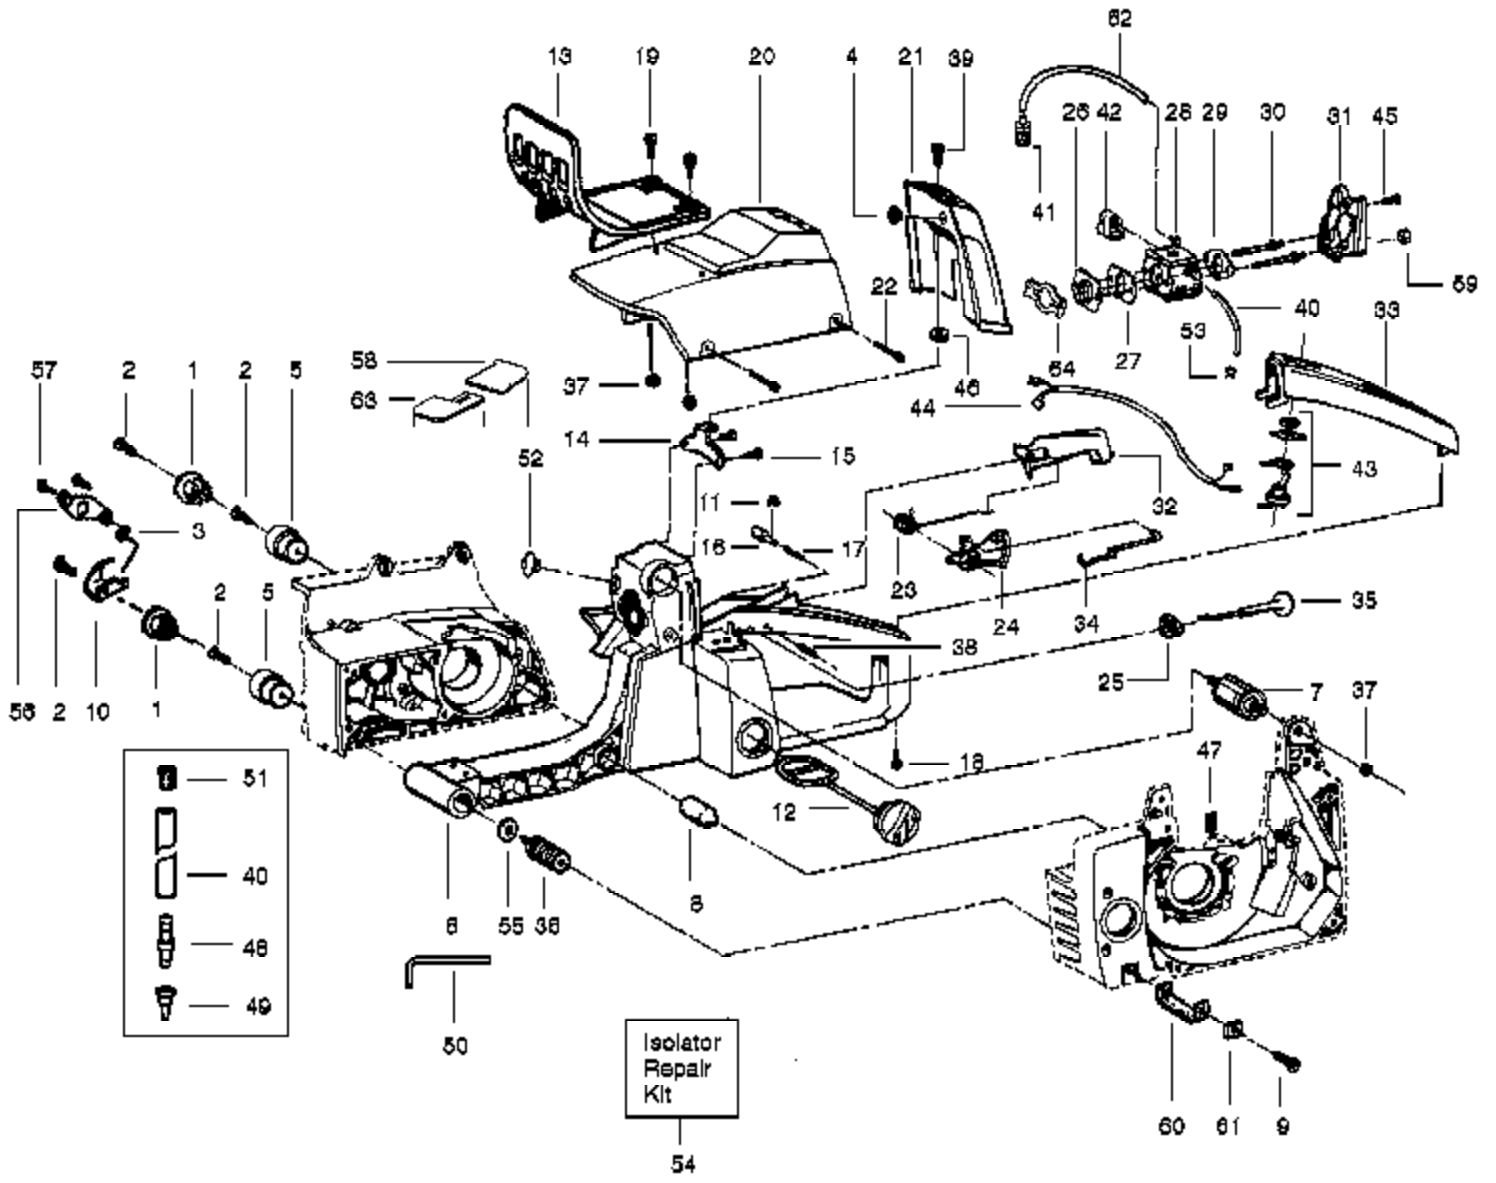

Ref #	Part Number	Qty	Description
1	530027732		Retainer Chain Catcher
2	530016057		Screw
3	530015562		Washer-Flat
4	530027399		Carb. Cover Bumper
5	530042080		Lower Isolator
6	530069925		Rear Handle & Fuel Tank
7			Cylindrical Mount Service Reference 1; Refer to the Service Reference indicated for more information.
8	530027187		Isolator Bumper
9	530015871		Screw
10	530027733		Chain Catcher
11	530015702		"C" Clip
12	530010845	3500 Gas Saw	Fuel Cap Ass'y.
13	530047382	EXTERNAL POWER UNIT	Handguard
14	530036035		Bracket-Carb Cover Mount
15	530015598		Screw
16	530029666		Button Throttle Lock
17	530024772		Throttle Spring
18	530015716		Screw
19	530015406		Screw
20	530069392		Cylinder Shield Kit
21	530036038		Carb. Cover
22	530015871		Screw
23	530027134		Trigger Latch Spring
24	530027133		Throttle Trigger
25	530036053		Grommet
26	530027121		Bracket-Intake Manifold
27	530069487		Gasket Set
28	530035201		Carburetor (HDA-49)
29	530023664		Air Filter Plate
30	530049562		Carb. Mounting Stud
31	530010892		Air Filter Ass'y.
32	530027135		Throttle Lockout
33	530027207		Rear Handle Cover
34	530027073		Throttle Wire
35	530027075		Choke Knob
36	530069384		Isolator Kit
37	534790500		Nut
38	530015701		Dowel Pin
39	530015724		Screw
40	530069216		Vent Line Kit (Bulk 530008133)
41	530091878		Fuel Pickup Ass'y.
42	530049265		Grommet-Carb.
43	530069225		Switch Kit
44	530027138		Lead Wire Ass'y.
45	530015802		Screw
46	530027202		Retainer-Screw
47	530025539		Fitting-Bar Pad
48	530024475		Vent Fitting
49	530026119		Check Valve
50	530031159		Hex Wrench (5/32)
51	530027339		Vent Plug
52	530025922		Air Box Plug
53	530027341		Clamp-Impulse
54	530069297		Isolator Repair Kit