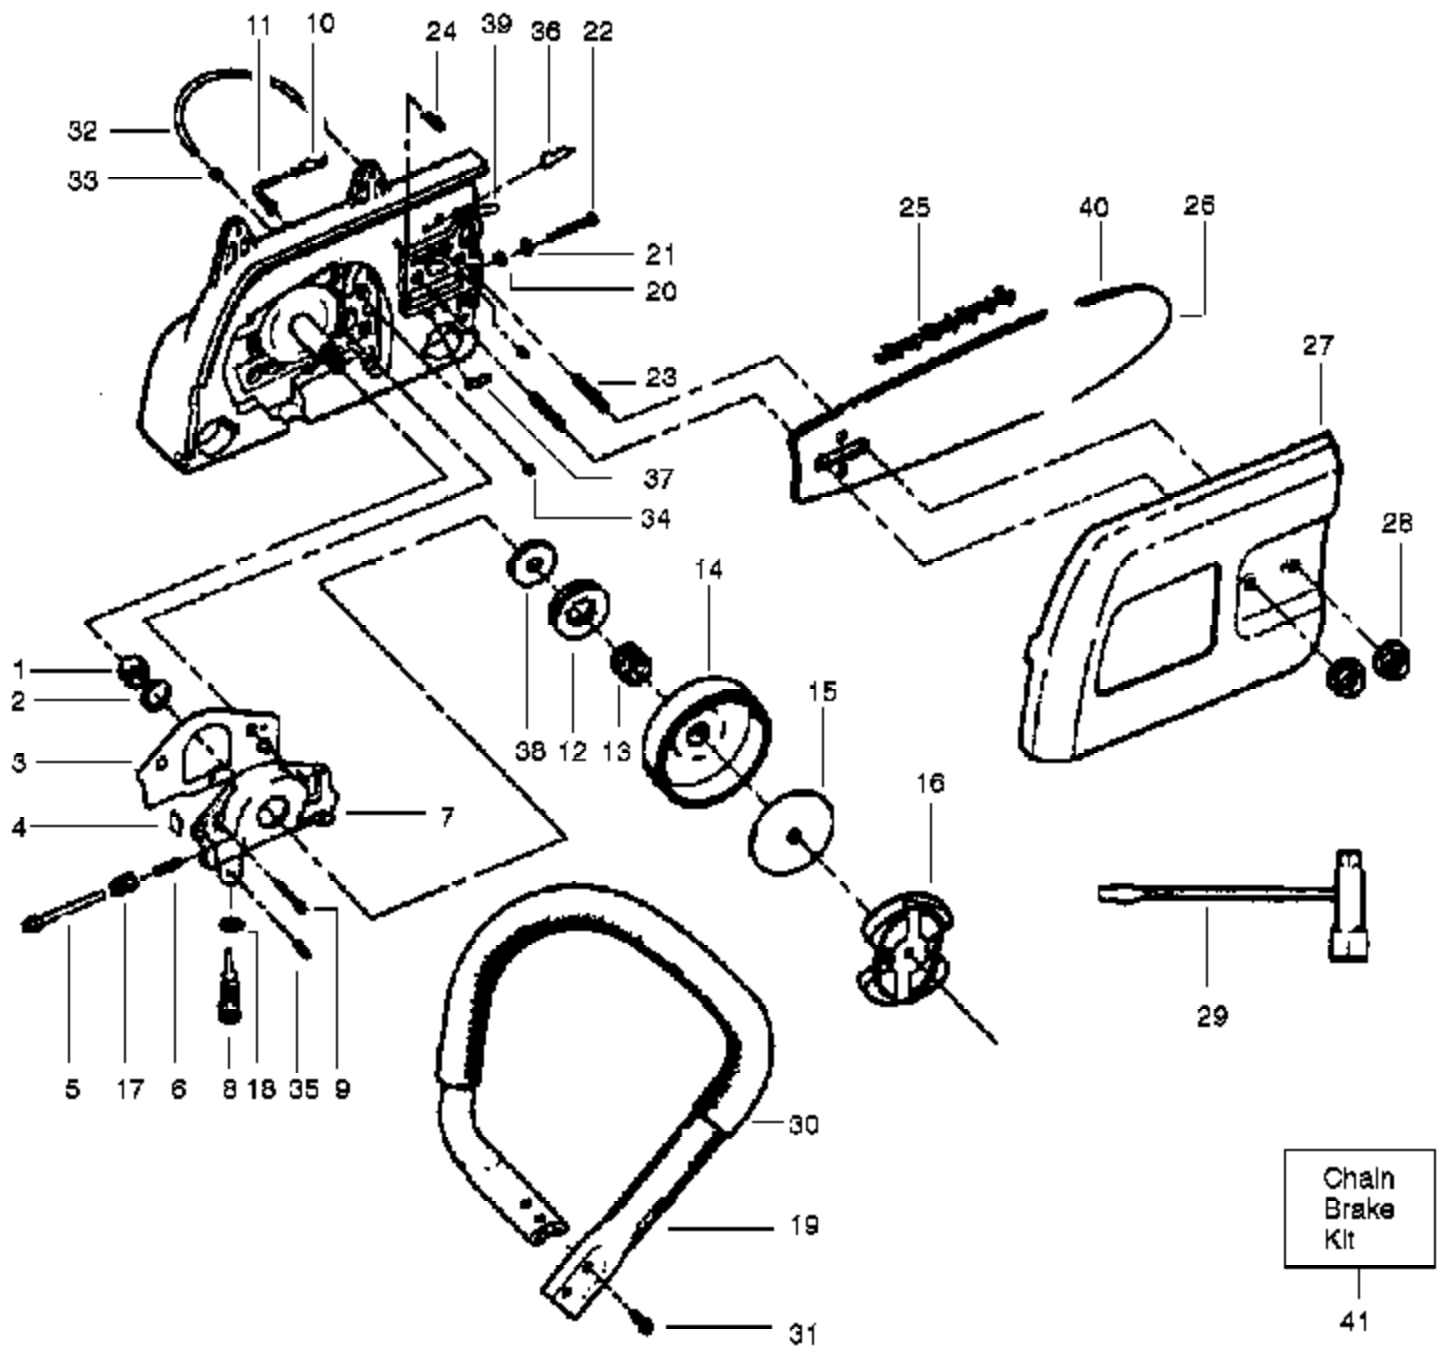

Ref #	Part Number	Qty	Description
1	530027140		Wire Worm Gear
2	530019147		Seal-Oil Pump
3	530069487		Engine Gasket Set
4	530027128		Dust Plug
5	530014204		Shaft Assy
6	530027126		Spring-Plunger
7	530069218		Oil Pump Kit (Incl. 1., 2., 4.-6., 8., 17., 18., 35.)
8	530015873		Screw-Oiler Adjust
9	530015871		Screw
10	530027272		Oil Pickup & Filter
11	530027192		Oiler Intake Line
12	530048098		Rim-Floating (3/8 Pitch)
13	530032049		Bearing
14	530048083		Drum & Adaptor Assy
15	530027161		Clutch Plate
16	530014161		Clutch Ass'y.
17	530027129		Gear Spur
18	530019079		"O" Ring
19	530047163		Handlebar Assy
20	530023064		Guide Bar Pin
21	530038593		Retainer-Bar Adjust
22	530016110		Screw
23	530016238		Stud-Guide Bar
24	530015108		Cotter Pin
25	952051397		Chain-20"
26	952044544		Bar-20"
27	530010869		Bar Clamp Assy
28	530015251		Nut-Bar Mounting
29			Scrench
	530031135		Silver Finish (1/2")
	530031146		Gold Finish (9/16")
30	530027776		Handlebar Grip
31	530016058		Screw
32	530021061		Oiler Discharge Line
33	530002464		Oiler Discharge Sleeve
34	530015422		Tubing Nut
35	530015752		Pin-Adjustment Screw
36	530027222		Chain Pad-Top
37	530027223		Chain Pad
38	530015733		Washer-Thrust
39	530029236		Crankcase Plug
40	530037091		Replaceable Sprocket Nose
41	952069321		Chain Brake Kit

3500 Gas Saw, Page 7 of 12

HANDLES & BAR