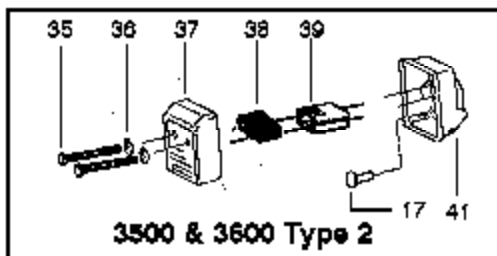

WARNING
All repairs, adjustments and maintenance not described in the Operator's Manual must be performed by qualified service personnel.

Ref #	Part Number	Qty	Description
1	530039155		Flywheel
2	530001733		Nut
3	530015254		Washer
4	530027163		Retainer
5	530036054		Starter Pulley
6	530042067		Starter Spring
7	530037687		Baffle Plate
8	530014737		Fan Housing
9	530015709		Screw
10	530015441		Washer
11	530015713		Screw
12	530036055		Starter Cam
13	530027162		Starter Dog
14	530015241		Screw
15	530042056		Starter Handle
16	530069233		Rope Kit
17	530015720		Screw
18	530001516		Snap Ring
19	530015696		Clip
20	530010846		Oil Cap Ass'y. (Incl. O Ring)
21	530015708		Screw
22	530039128		Ignition Module
23	530015306		Screw
24	530027264		Clamp
25	530069487		Engine Gasket Kit
26	530032093		Crankshaft Bearing
27	530002595		Flywheel Key
28	530027143		Crankshaft/Rod Ass'y.
29	530032111		Piston Pin Bearing
30			Piston Kit (Incl. 29., 46., 49.)
	530069546		3350
	530069549		3500 & 3600
31	530015875		Screw
32	530027184		Spur
33	530019146		Crankshaft Seal
34			Crankcase Ass'y. (Incl. 18., 26., 33., from "Handles & Bar" ill. & parts list 20-22, 32, 33, 36, 37)
	530014748		3350
	530014715		3500 & 3600
35			Screw
	530015718		3350, 3500, 3600-T1
	530016192		3500 & 3600 Type 2
36	530015722		Washer
37			Muffler Cover
	530036170		3350
	530036550		3500 & 3600 Type 1
	530069796		3500 & 3600 Type 2
38			Spark Arrestor Screen
	530047561		3350
	530036714		3500 & 3600 Type 1
	530030205		3500 & 3600 Type 2
39			Muffler Diffuser
	530047560		3350
	530036172		3500 & 3600 Type 1
	530049362		3500 & 3600 Type 2

3500 Gas Saw, Page 9 of 12
INTERNAL POWER UNIT