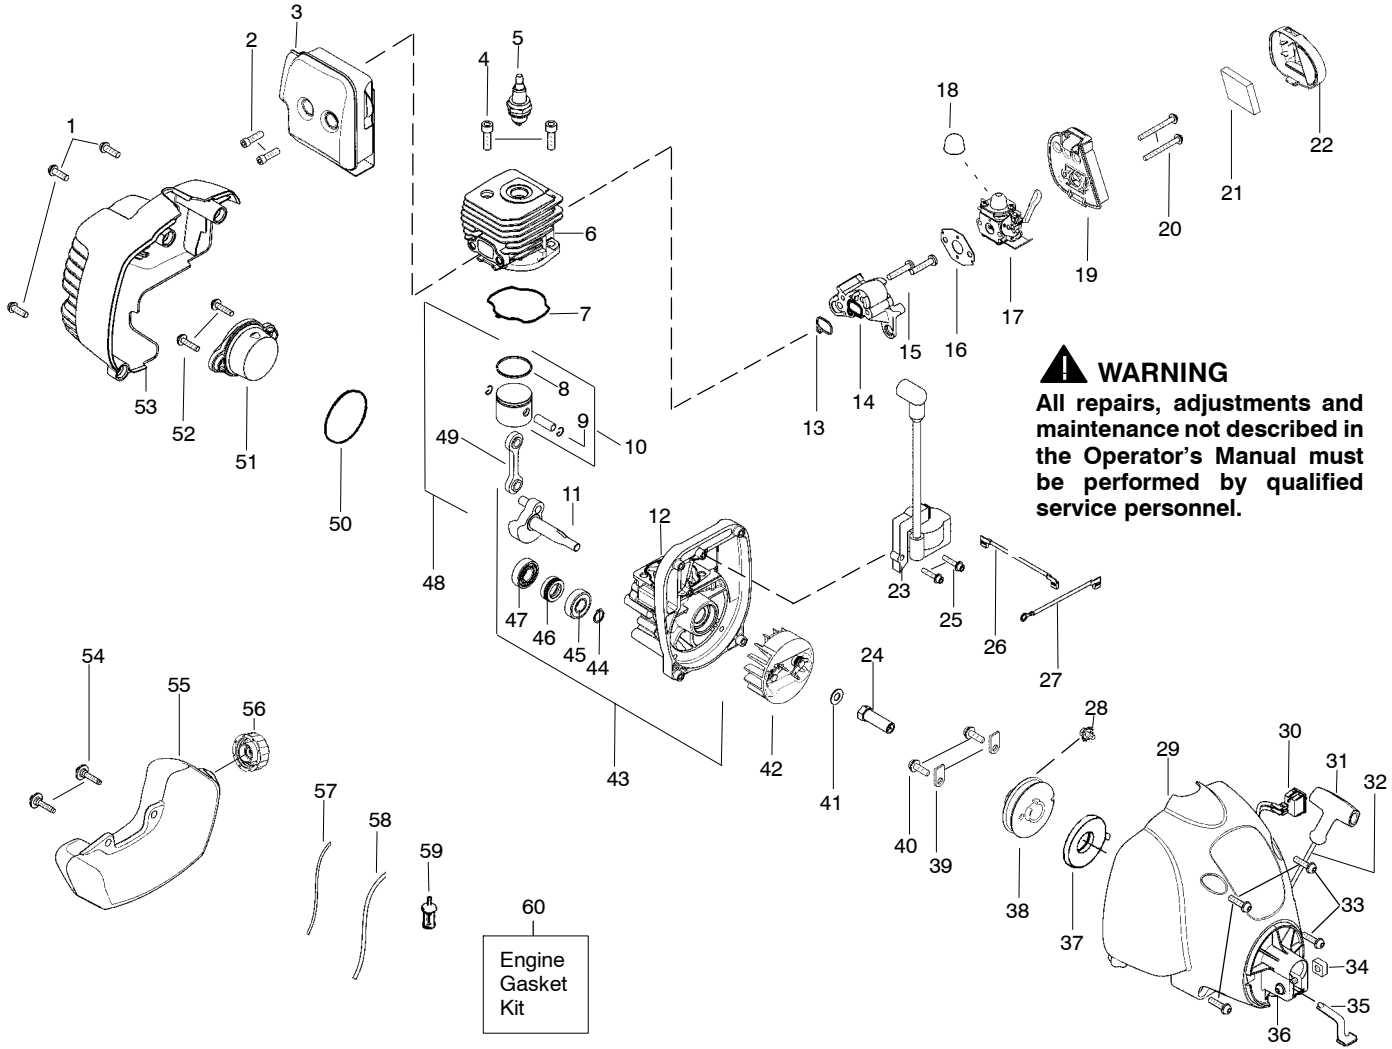

**⚠ WARNING**  
 All repairs, adjustments and maintenance not described in the Operator's Manual must be performed by qualified service personnel.

Ref.	Part No.	Description	Ref.	Part No.	Description
1.	530057991	Assy - Throttle Cable	15.	530071795	Kit - Shield Assy (Incl. 11,12,14,16)
2.	530049107	Trigger	16.	530016152	Wingnut
3.	530057582	Throttle Hsg. (Right)	17.	952701723	Accy - TNG VI Cutting Head (Incl. 18,19,20,21)
4.	530015880	Screw - Throttle Hsg.	18.	530095776	Assy - Hub
5.	530015821	Bolt - Handle/Shield	19.	530053241	Spring - Compression
6.	530071875	Kit - Drive Shaft Hsg.	20.	530401957	Clip - Retainer - Head
7.	530096276	Shaft - Flex	21.	952701719	Accy - Spool w/Line
8.	530057581	Throttle Hsg. (Left)			Not Shown
9.	530058580	Assy - Handle (Incl. 5,10)		545154716	Operator Manual
10.	530016152	Wingnut		545144402	Decal - Shaft Warning
11.	530052286	Line Limiter			
12.	530015966	Screw - Line Limiter			
13.	530095563	Dust Cup			
14.	530015820	Bolt			

✓ = NEW PART NUMBER FOR THIS IPL    \* = REFER TO THE SERVICE REFERENCE INDICATED FOR MORE INFORMATION. (LOCATED AT END OF IPL)

**WARNING**  
 All repairs, adjustments and maintenance not described in the Operator's Manual must be performed by qualified service personnel.

↖ = NEW PART NUMBER FOR THIS IPL      ★ = REFER TO THE SERVICE REFERENCE INDICATED FOR MORE INFORMATION. (LOCATED AT END OF IPL)