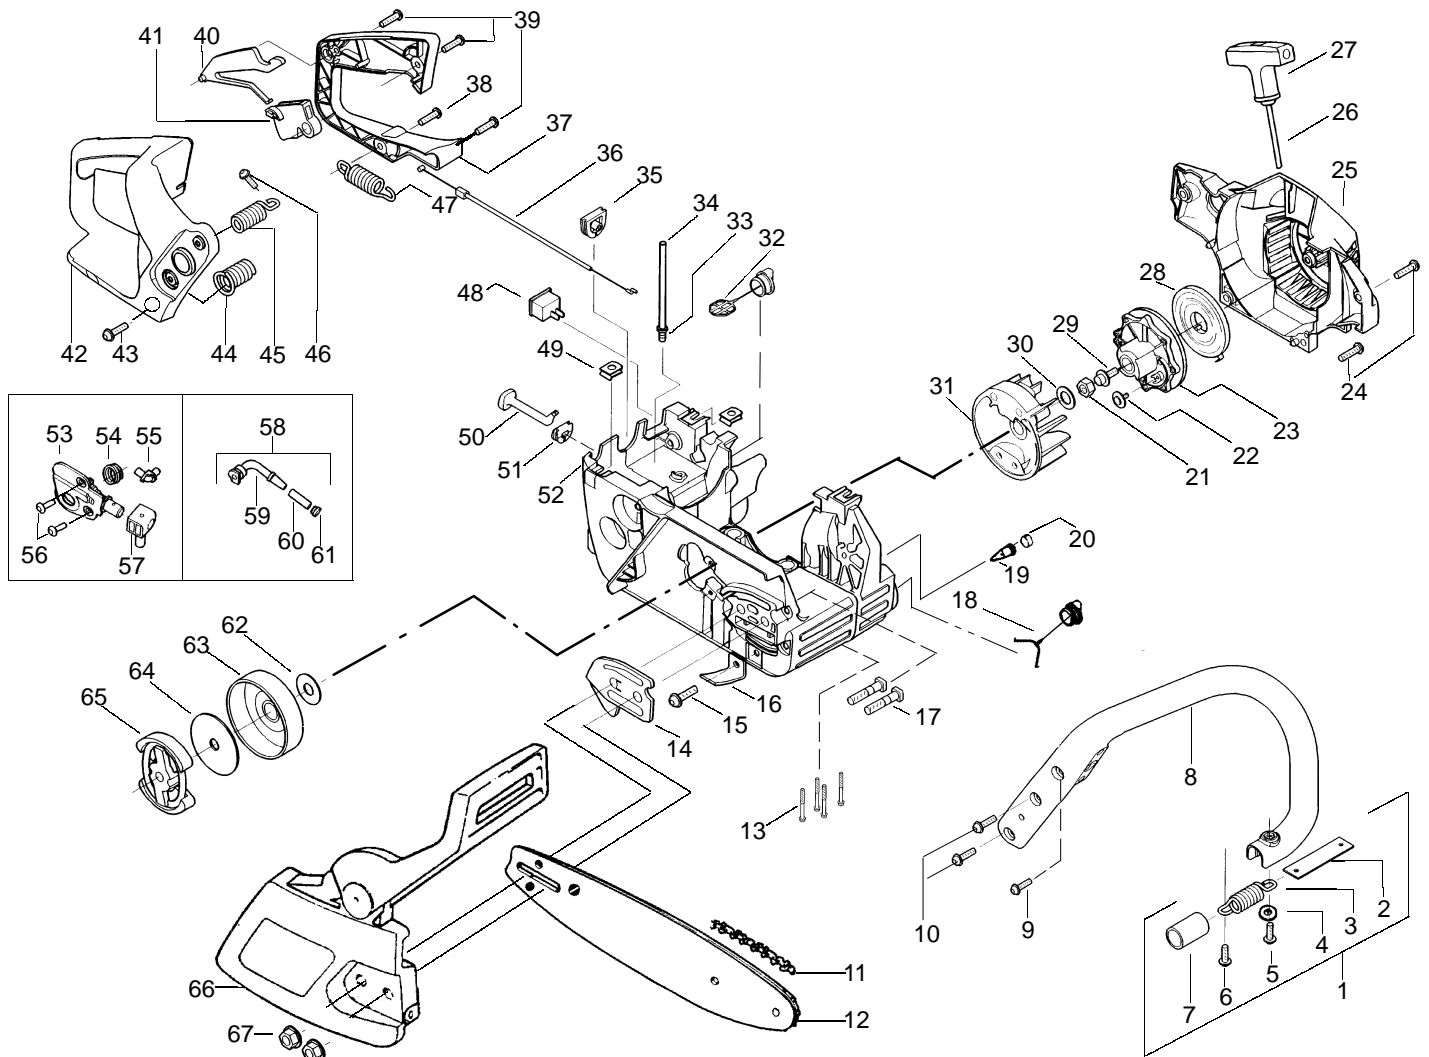

PARTS LIST NO. <b>530-086713</b>		<b>POULAN PRO® PARTS LIST</b>	CHAIN SAW MODEL(S) <b>221</b>
DATE <b>7/25/02</b>	Replaces 86713 - 8/07/01		<b>Note:</b> Illustration may differ from actual model due to design changes