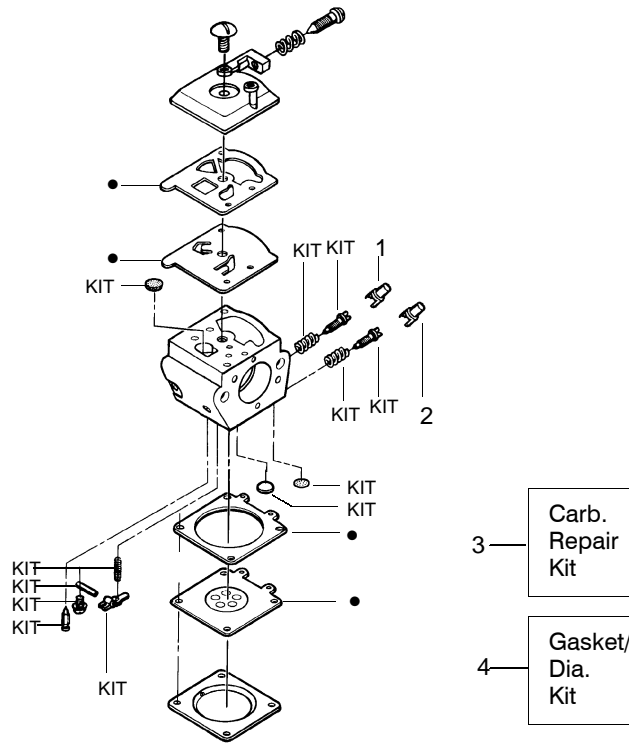

Ref.	Part No.	Description	Ref.	Part No.	Description	Ref.	Part No.	Description
1.	530016153	Screw	18.	530049870	Plate-Muffler Back	35.	530019239	Carb. Gasket
2.	530071310	Shield-Cylinder	19.	530016132	Screw	36.	530069722	Kit-Carburetor (incl. 8,9)
3.	530047213	Assy-Air Purge	20.	530036103	Screen-Spark	37.	530047604	Housing-Air Filter
4.	530015780	Screw	21.	530037813	Muffler Diffuser	38.	530016101	Nut
5.	530095646	Assy-Fuel Pick-up	22.	530019221	Muffler Gasket	39.	530037793	Air Filter - Foam
6.	530069247	Kit-Line Purge/Carb. (Small Dia)	23.	530047207	Muffler Ass'y. (Incl. 18-22)	40.	530031135	Screen
7.	530049244	Grommet-Carb Adjust.	24.	530047062	Assy-Crankshaft	41.	530069608	Kit-Engine Gasket (incl. 22,31,35)
8.	530038479	Limiter Cap-High	25.	530037935	Cap-Crankcase			
9.	530038478	Limiter Cap-Low	26.	530056363	Assy-Seal & Bearing			
10.	530054144	Seal-Carb Adapter	27.	530038729	Ring-Piston			
11.	952030150	Spark Plug (RCJ-7Y)	28.	530015697	Retainer - Piston Pin			
12.	530016136	Clip-High Tension Lead	29.	530069719	Kit-Piston - (incl. 27-28)			
13.	530049117	Assy-Wire Harness (includes switch)	30.	530069720	Kit-Cylinder			
14.	530015814	Screw	31.	530019249	Gasket - Carb. Adapter			
15.	530039198	Module-Ignition	32.	530016187	Screw			
16.	530047442	Strap-Ground	33.	530049700	Adapter-Carb.			
17.	530037652	Insulator-Heat	34.	530016386	Screw			
							Not Shown	
							530088312	Operator Manual
							530038257	Instruction Decal

✓ = NEW PART NUMBER FOR THIS IPL

\* = REFER TO THE SERVICE REFERENCE INDICATED FOR MORE INFORMATION. (LOCATED AT END OF IPL)

**Walbro**  
**Carburetor Assembly**  
**WT391 - #530069722**

Ref.	Part No.	Description
1. ✓	530038479	Limiter Cap-High
2. ✓	530038478	Limiter Cap-Low
3.	530069826	Carburetor Repair Kit (KIT= Indicates Contents)
4.	530069844	Gasket Diaphragm Kit (● Indicates Contents)