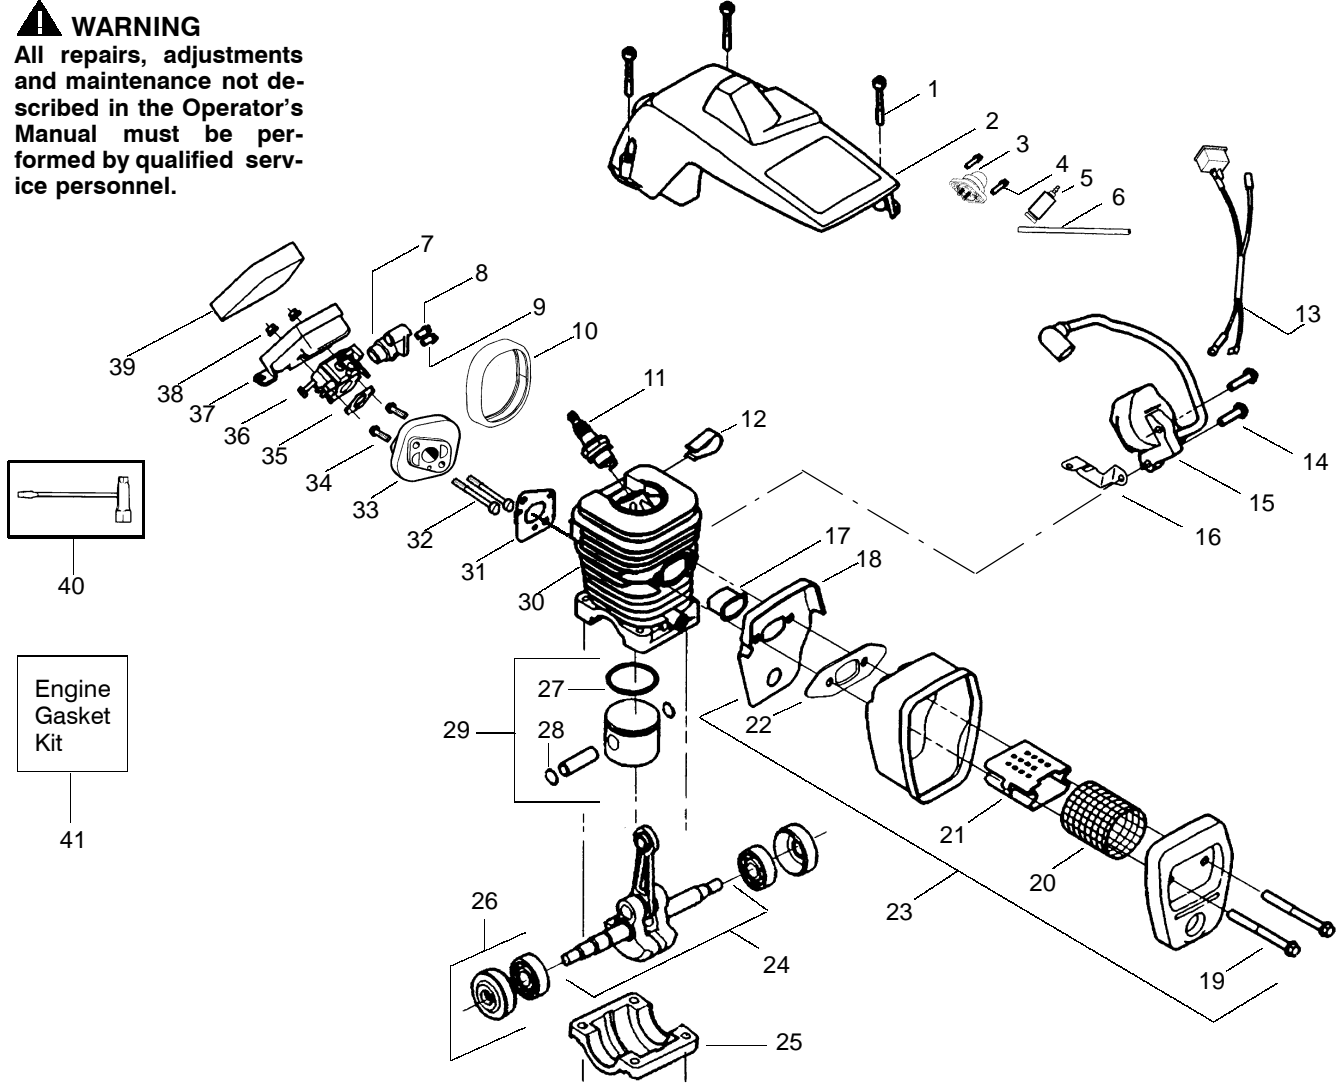

⚠ WARNING
All repairs, adjustments and maintenance not described in the Operator's Manual must be performed by qualified service personnel.

Ref.	Part No.	Description	Ref.	Part No.	Description	Ref.	Part No.	Description
1.	530016153	Screw	18.	530049870	Plate-Muffler Back	35.	530019239	Carb. Gasket
2.	530071310	Shield-Cylinder	19.	530016132	Screw	36.	530069722	Kit-Carburetor (incl. 8,9)
3.	530047213	Assy-Air Purge	20.	530036103	Screen-Spark	37.	530047604	Housing-Air Filter
4.	530015780	Screw	21.	530037813	Muffler Diffuser	38.	530016101	Nut
5.	530095646	Assy-Fuel Pick-up	22.	530019221	Muffler Gasket	39.	530037793	Air Filter - Foam
6.	530069247	Kit-Line Purge/Carb. (Small Dia)	23.	530047207	Muffler Ass'y. (Incl. 18-22)	40.	530031135	Screen
7.	530049244	Grommet-Carb Adjust.	24.	530047062	Assy-Crankshaft	41.	530069608	Kit-Engine Gasket (incl. 22,31,35)
8.	530038479	Limiter Cap-High	25.	530037935	Cap-Crankcase			
9.	530038478	Limiter Cap-Low	26.	530056363	Assy-Seal & Bearing			
10.	530054144	Seal-Carb Adapter	27.	530038729	Ring-Piston			
11.	952030150	Spark Plug (RCJ-7Y)	28.	530015697	Retainer - Piston Pin			
12.	530016136	Clip-High Tension Lead	29.	530069719	Kit-Piston - (incl. 27-28)			
13.	530049117	Assy-Wire Harness (includes switch)	30.	530069720	Kit-Cylinder			
14.	530015814	Screw	31.	530019249	Gasket - Carb. Adapter			
15.	530039198	Module-Ignition	32.	530016187	Screw			
16.	530047442	Strap-Ground	33.	530049700	Adapter-Carb.			
17.	530037652	Insulator-Heat	34.	530016386	Screw			
							Not Shown	
							530088312	Operator Manual
							530038257	Instruction Decal

✓ = NEW PART NUMBER FOR THIS IPL

* = REFER TO THE SERVICE REFERENCE INDICATED FOR MORE INFORMATION. (LOCATED AT END OF IPL)