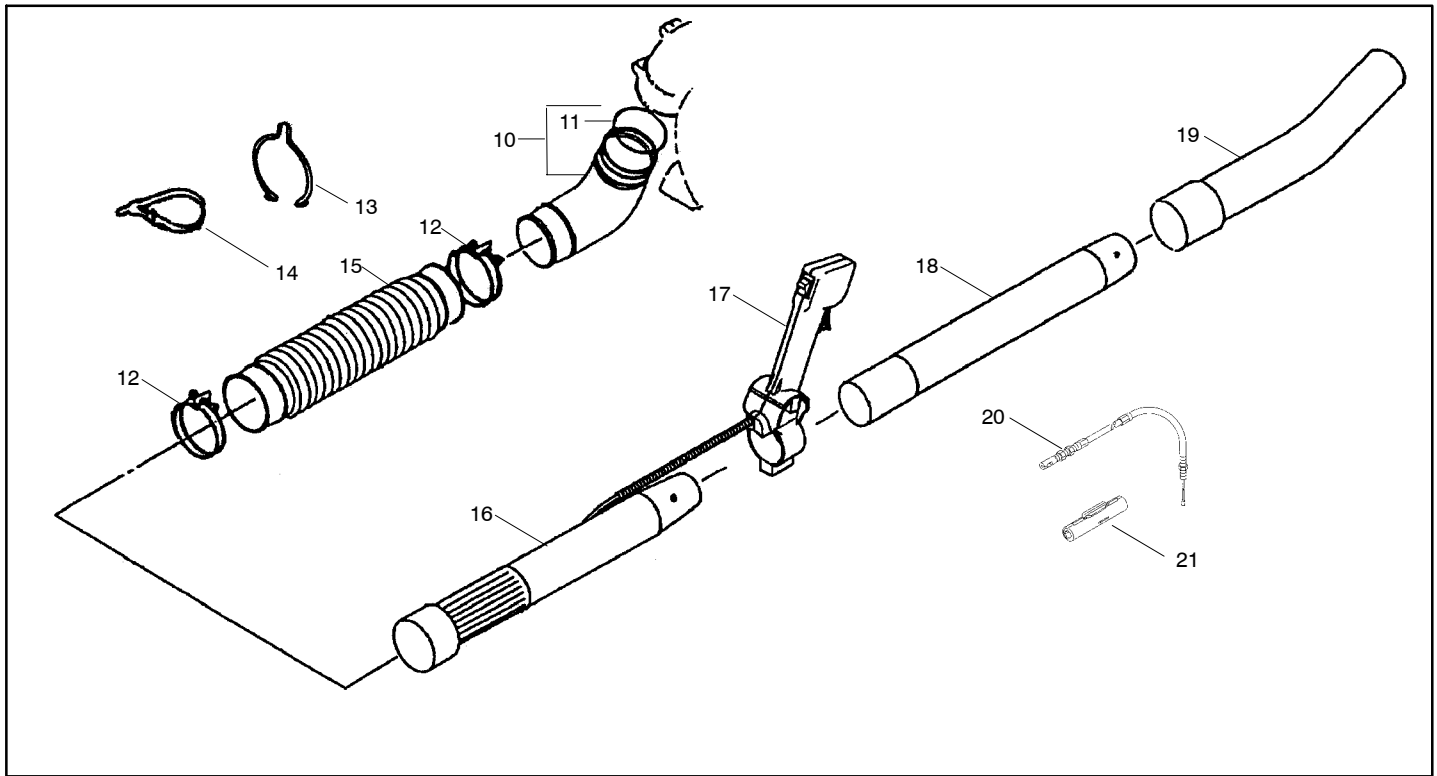

Ref.	Part No.	Description	Ref.	Part No.	Description	Ref.	Part No.	Description
1.	921512063	Bolt	8.	530058478	Element-Air Filter	15.	530058474	Tube 3x6x130
2.	490892370	Shroud-Engine	9.	530058479	Cap-Air Filter	16.	530058471	Grommet-Tank
3.	920092285	Screw	10.	530058366	Assy-Tank Cap	17.	530058470	Filter-Fuel
4.	490892298	Shroud-Engine	11.	36066-113	Tank-Fuel			
5.	920092274	Screw	12.	530058367	Assy-Fuel Pickup (Incl. 13-17)			
6.	530058475	Assy-Air Filter Case	13.	530058473	Tube 3x5x250			
7.	530058477	Plate-Air Filter	14.	530058472	Clamp-Fuel Filter			

Note: Illustrations may differ from actual models due to design changes

Ref.	Part No.	Description	Ref.	Part No.	Description	Ref.	Part No.	Description
1.	530089316	Nut-Nylon Flange	9.	375L0615	Screw m6x15	16.	530089386	Pipe-Base
2.	530089444	Washer	10.	530089363	Pipe-Elbow C.P.	17.	71056208	Assy-Throttle Lever
3.	530089326	Nut-Hex-U	11.	530089212	O-Ring	18.	530089387	Pipe-Middle
4.	376L0616	Screw-Truss	12.	68031120	Band-Hose	19.	530089388	Pipe-Bend
5.	91027128	Pad-Knapsack	13.	530089436	Clamp-Wire	20.	540122578	Cable-Throttle
6.	68027107	Clip	14.	530089230	Band-Wire	21.	320992326	Case
7.	36063196	Band-Shoulder	15.	530089225	Pipe-Flex			
8.	36122124	Frame-Knapsack						