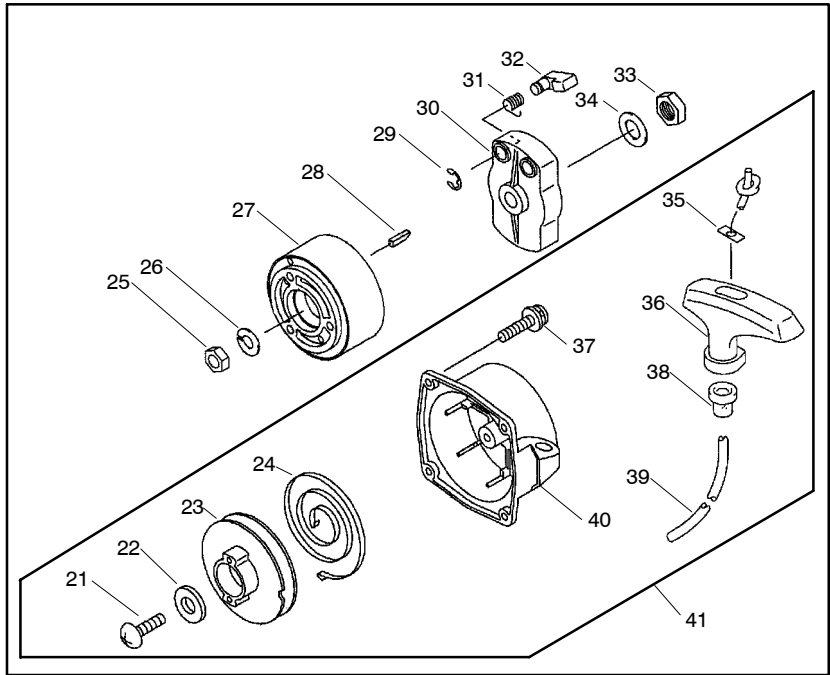

Note: Illustrations may differ from actual models due to design changes

Ref.	Part No.	Description	Ref.	Part No.	Description	Ref.	Part No.	Description
1.	530058344	Bolt-Lock	16.	530094085	Cap-Spark Plug	31.	921442046	Spring-Return
2.	572L0600	Nut-Nylon	17.	530094086	Terminal	32.	131652070	Pawl-Recoil Starter
3.	51123179	Case-Fan	18.	920702107	Plug-Spark	33.	315B0800	Nut-Hex (fine)
4.	51125112	Fan	19.	490062051	Boot	34.	410B0800	W-Plain-S
5.	530089324	Nut-Hex	20.	920592233	Tube-6x7.4x300	35.	131692386	Plate-Recoil Starter
6.	51123178	Case-Fan	21.	920092218	Screw	36.	530058416	Grip-Recoil Starter
7.	36063105	Cover-Fan	22.	922002019	Washer	37.	530058422	Screw
8.	412L0665	Screw-Socket	23.	591012085	Reel- Starter Recoil	38.	130702064	Guide-Rope
9.	470L0520	Screw-Tapping m5x20	24.	921442038	Spring-Recoil	39.	591062117	Rope 3.8x850
10.	530089368	Isolator-Vibro Rubber	25.	314R1000	Nut-Hex (fine)	40.	320992210	Case-Recoil Starter
11.	530058346	Bolt-Lock	26.	920222147	Washer	41.	490882380	Starter-Recoil (incl.# 21-40)
12.	530089445	Assy-Ignition Coil	27.	210502260	Flywheel			
13.	530094080	Bolt	28.	920382078	Key			
14.	920712077	Grommet	29.	920332010	Ring-Snap			
15.	260112321	Wire-Lead	30.	490802155	Pulley-Starting			

✓ = NEW PART NUMBER FOR THIS IPL

★ = REFER TO THE SERVICE REFERENCE INDICATED FOR MORE INFORMATION. (LOCATED AT END OF IPL)