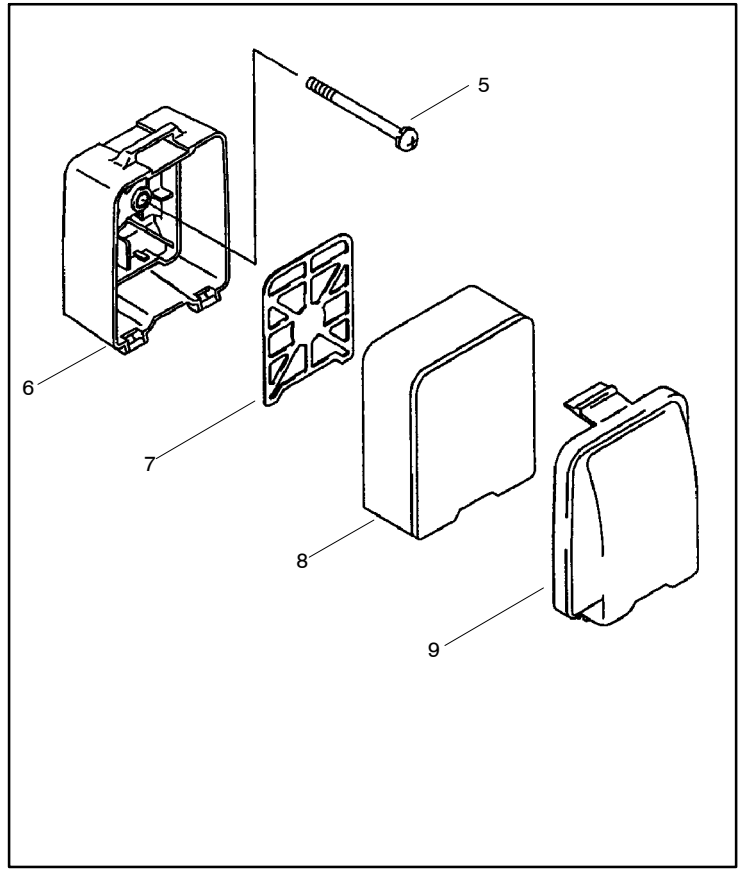

Note: Illustrations may differ from actual models due to design changes

⚠ WARNING
All repairs, adjustments and maintenance not described in the Operator's Manual must be performed by qualified service personnel.

Ref.	Part No.	Description	Ref.	Part No.	Description	Ref.	Part No.	Description
1.	921512063	Bolt	8.	530058478	Element-Air Filter	15.	530058474	Tube 3x6x130
2.	490892370	Shroud-Engine	9.	530058479	Cap-Air Filter	16.	530058471	Grommet-Tank
3.	920092285	Screw	10.	530058366	Assy-Tank Cap	17.	530058470	Filter-Fuel
4.	490892298	Shroud-Engine	11.	36066-113	Tank-Fuel			
5.	920092274	Screw	12.	530058367	Assy-Fuel Pickup (Incl. 13-17)			
6.	530058475	Assy-Air Filter Case	13.	530058473	Tube 3x5x250			
7.	530058477	Plate-Air Filter	14.	530058472	Clamp-Fuel Filter