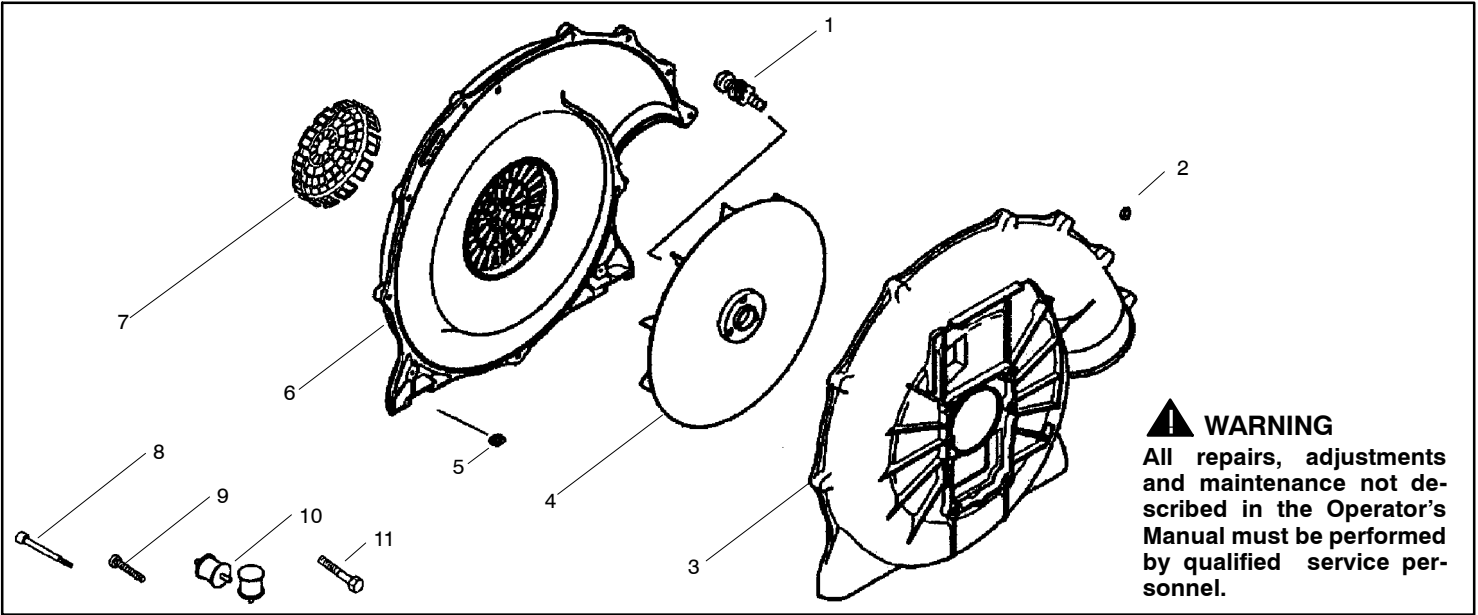

✓ = NEW PART NUMBER FOR THIS IPL

* = REFER TO THE SERVICE REFERENCE INDICATED FOR MORE INFORMATION. (LOCATED AT END OF IPL)

Note: Illustrations may differ from actual models due to design changes

Ref.	Part No.	Description	Ref.	Part No.	Description	Ref.	Part No.	Description
1.	530058344	Bolt-Lock	16.	530094085	Cap-Spark Plug	31.	921442046	Spring-Return
2.	572L0600	Nut-Nylon	17.	530094086	Terminal	32.	131652070	Pawl-Recoil Starter
3.	51123179	Case-Fan	18.	920702107	Plug-Spark	33.	315B0800	Nut-Hex (fine)
4.	51125112	Fan	19.	490062051	Boot	34.	410B0800	W-Plain-S
5.	530089324	Nut-Hex	20.	920592233	Tube-6x7.4x300	35.	131692386	Plate-Recoil Starter
6.	51123178	Case-Fan	21.	920092218	Screw	36.	530058416	Grip-Recoil Starter
7.	36063105	Cover-Fan	22.	922002019	Washer	37.	530058422	Screw
8.	412L0665	Screw-Socket	23.	591012085	Reel- Starter Recoil	38.	130702064	Guide-Rope
9.	470L0520	Screw-Tapping m5x20	24.	921442038	Spring-Recoil	39.	591062117	Rope 3.8x850
10.	530089368	Isolator-Vibro Rubber	25.	314R1000	Nut-Hex (fine)	40.	320992210	Case-Recoil Starter
11.	530058346	Bolt-Lock	26.	920222147	Washer	41.	490882380	Starter-Recoil (incl.# 21-40)
12.	530089445	Assy-Ignition Coil	27.	210502260	Flywheel			
13.	530094080	Bolt	28.	920382078	Key			
14.	920712077	Grommet	29.	920332010	Ring-Snap			
15.	260112321	Wire-Lead	30.	490802155	Pulley-Starting			