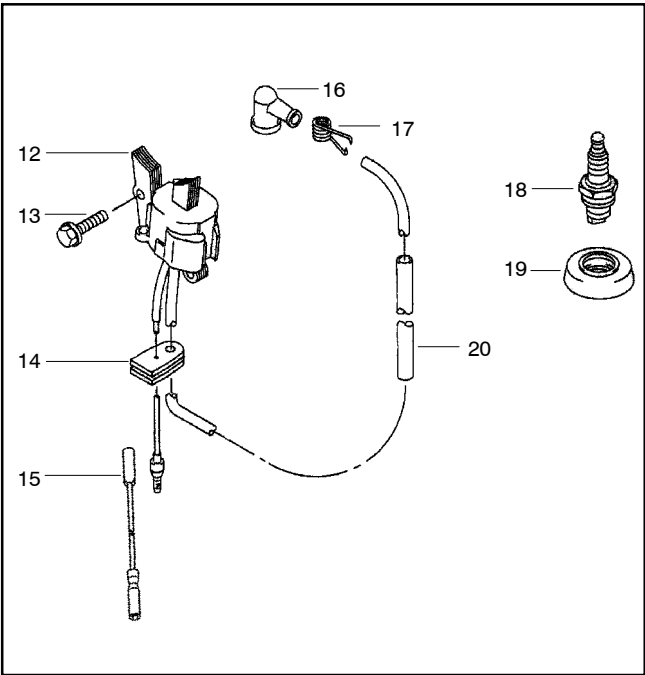

Note: Illustrations may differ from actual models due to design changes

Ref.	Part No.	Description	Ref.	Part No.	Description	Ref.	Part No.	Description
1.	530058344	Bolt-Lock	16.	530094085	Cap-Spark Plug	31.	921442046	Spring-Return
2.	572L0600	Nut-Nylon	17.	530094086	Terminal	32.	131652070	Pawl-Recoil Starter
3.	51123179	Case-Fan	18.	920702107	Plug-Spark	33.	315B0800	Nut-Hex (fine)
4.	51125112	Fan	19.	490062051	Boot	34.	410B0800	W-Plain-S
5.	530089324	Nut-Hex	20.	920592233	Tube-6x7.4x300	35.	131692386	Plate-Recoil Starter
6.	51123178	Case-Fan	21.	920092218	Screw	36.	530058416	Grip-Recoil Starter
7.	36063105	Cover-Fan	22.	922002019	Washer	37.	530058422	Screw
8.	412L0665	Screw-Socket	23.	591012085	Reel- Starter Recoil	38.	130702064	Guide-Rope
9.	470L0520	Screw-Tapping m5x20	24.	921442038	Spring-Recoil	39.	591062117	Rope 3.8x850
10.	530089368	Isolator-Vibro Rubber	25.	314R1000	Nut-Hex (fine)	40.	320992210	Case-Recoil Starter
11.	530058346	Bolt-Lock	26.	920222147	Washer	41.	490882380	Starter-Recoil (incl.# 21-40)
12.	530089445	Assy-Ignition Coil	27.	210502260	Flywheel			
13.	530094080	Bolt	28.	920382078	Key			
14.	920712077	Grommet	29.	920332010	Ring-Snap			
15.	260112321	Wire-Lead	30.	490802155	Pulley-Starting			

✓ = NEW PART NUMBER FOR THIS IPL

★ = REFER TO THE SERVICE REFERENCE INDICATED FOR MORE INFORMATION. (LOCATED AT END OF IPL)