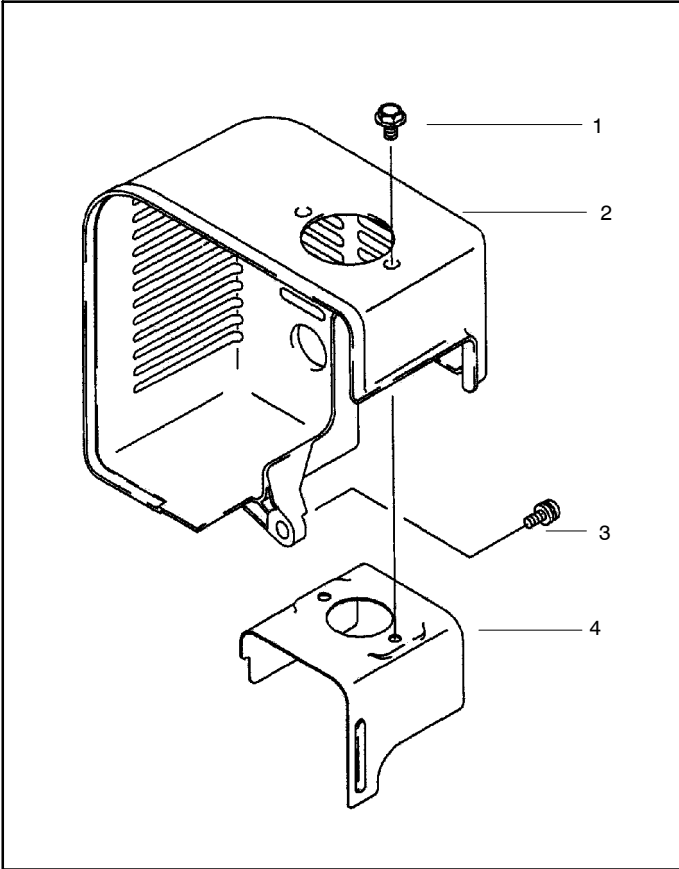

Note: Illustrations may differ from actual models due to design changes

⚠ WARNING
All repairs, adjustments and maintenance not described in the Operator's Manual must be performed by qualified service personnel.

Ref.	Part No.	Description	Ref.	Part No.	Description	Ref.	Part No.	Description
1.	921512063	Bolt	8.	530058478	Element-Air Filter	15.	530058474	Tube 3x6x130
2.	490892370	Shroud-Engine	9.	530058479	Cap-Air Filter	16.	530058471	Grommet-Tank
3.	920092285	Screw	10.	530058366	Assy-Tank Cap	17.	530058470	Filter-Fuel
4.	490892298	Shroud-Engine	11.	36066-113	Tank-Fuel			
5.	920092274	Screw	12.	530058367	Assy-Fuel Pickup (Incl. 13-17)			
6.	530058475	Assy-Air Filter Case	13.	530058473	Tube 3x5x250			
7.	530058477	Plate-Air Filter	14.	530058472	Clamp-Fuel Filter