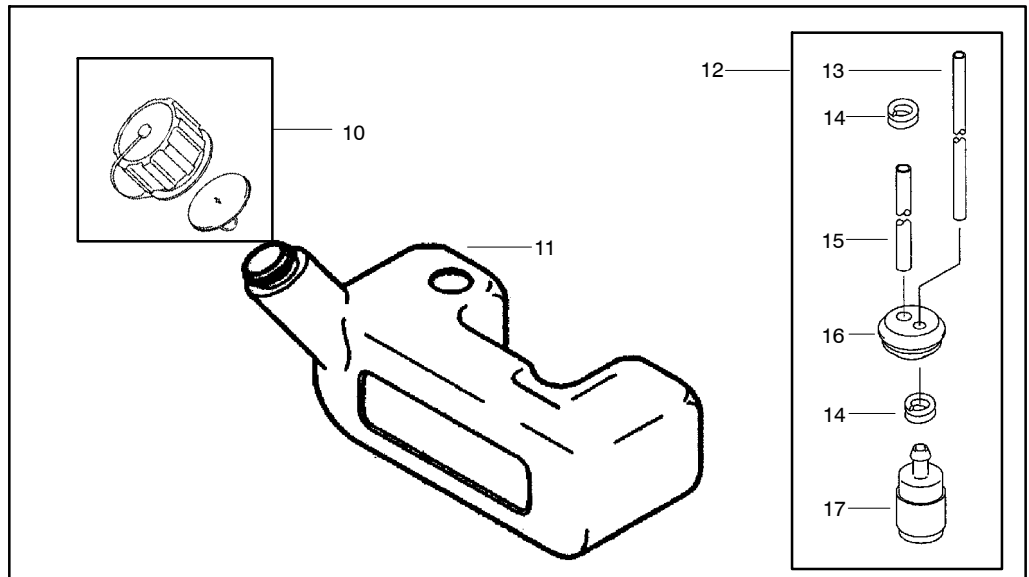

Note: Illustrations may differ from actual models due to design changes

⚠ WARNING
All repairs, adjustments and maintenance not described in the Operator's Manual must be performed by qualified service personnel.

Ref.	Part No.	Description	Ref.	Part No.	Description	Ref.	Part No.	Description
1.	921512063	Bolt	8.	530058478	Element-Air Filter	15.	530058474	Tube 3x6x130
2.	490892370	Shroud-Engine	9.	530058479	Cap-Air Filter	16.	530058471	Grommet-Tank
3.	920092285	Screw	10.	530058366	Assy-Tank Cap	17.	530058470	Filter-Fuel
4.	490892298	Shroud-Engine	11.	36066-113	Tank-Fuel			
5.	920092274	Screw	12.	530058367	Assy-Fuel Pickup (Incl. 13-17)			
6.	530058475	Assy-Air Filter Case	13.	530058473	Tube 3x5x250			
7.	530058477	Plate-Air Filter	14.	530058472	Clamp-Fuel Filter