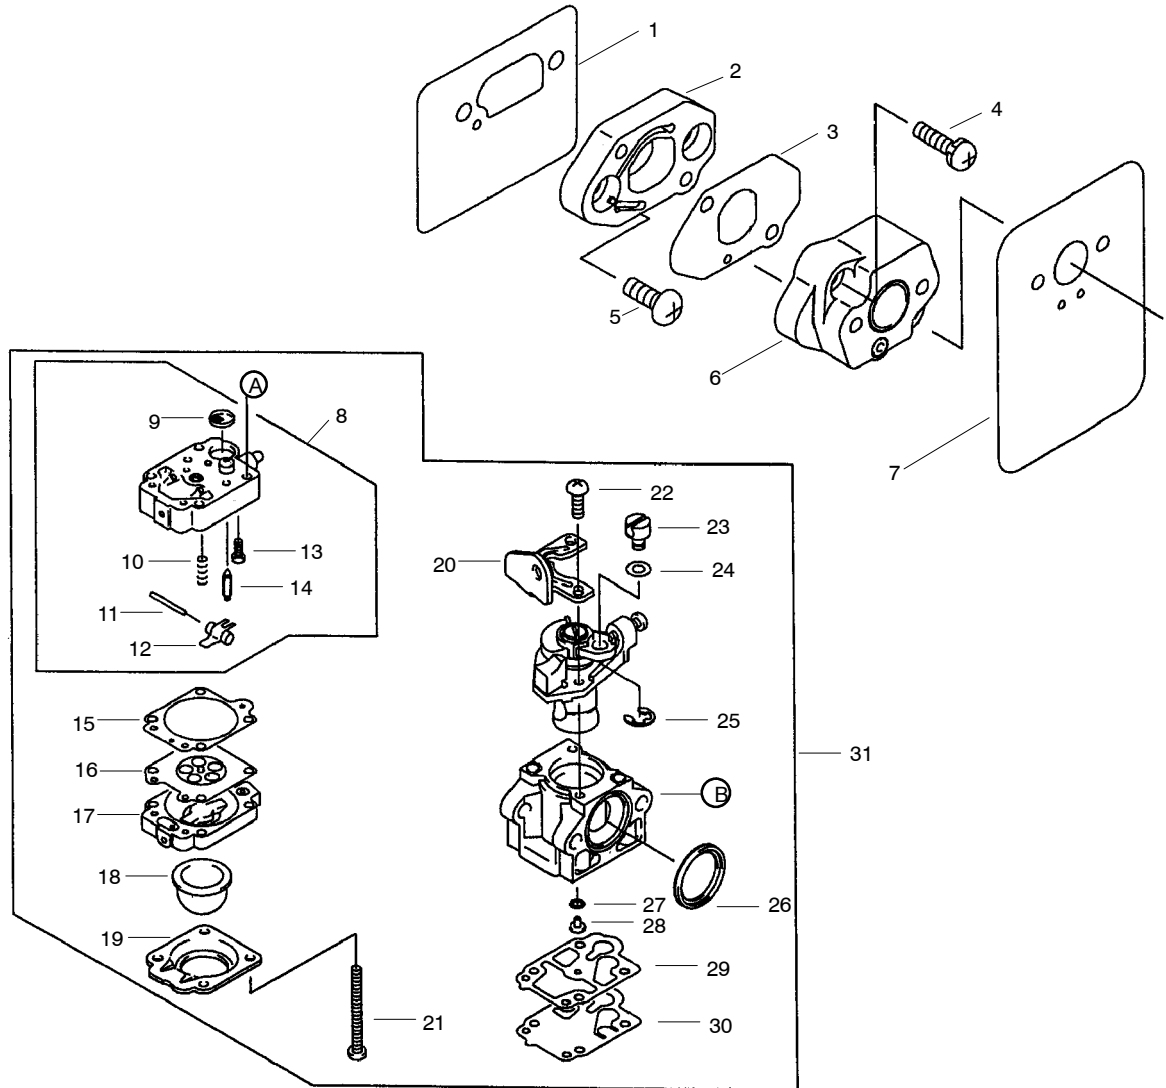

✓ = NEW PART NUMBER FOR THIS IPL

★ = REFER TO THE SERVICE REFERENCE INDICATED FOR MORE INFORMATION. (LOCATED AT END OF IPL)

Note: Illustrations may differ from actual models due to design changes

⚠ WARNING
All repairs, adjustments and maintenance not described in the Operator's Manual must be performed by qualified service personnel.

Ref.	Part No.	Description	Ref.	Part No.	Description	Ref.	Part No.	Description
1.	921512063	Bolt	8.	530058478	Element-Air Filter	15.	530058474	Tube 3x6x130
2.	490892370	Shroud-Engine	9.	530058479	Cap-Air Filter	16.	530058471	Grommet-Tank
3.	920092285	Screw	10.	530058366	Assy-Tank Cap	17.	530058470	Filter-Fuel
4.	490892298	Shroud-Engine	11.	36066-113	Tank-Fuel			
5.	920092274	Screw	12.	530058367	Assy-Fuel Pickup (Incl. 13-17)			
6.	530058475	Assy-Air Filter Case	13.	530058473	Tube 3x5x250			
7.	530058477	Plate-Air Filter	14.	530058472	Clamp-Fuel Filter			

Note: Illustrations may differ from actual models due to design changes

Ref.	Part No.	Description	Ref.	Part No.	Description	Ref.	Part No.	Description
1.	530089316	Nut-Nylon Flange	9.	375L0615	Screw m6x15	16.	530089386	Pipe-Base
2.	530089444	Washer	10.	530089363	Pipe-Elbow C.P.	17.	71056208	Assy-Throttle Lever
3.	530089326	Nut-Hex-U	11.	530089212	O-Ring	18.	530089387	Pipe-Middle
4.	376L0616	Screw-Truss	12.	68031120	Band-Hose	19.	530089388	Pipe-Bend
5.	91027128	Pad-Knapsack	13.	530089436	Clamp-Wire	20.	540122578	Cable-Throttle
6.	68027107	Clip	14.	530089230	Band-Wire	21.	320992326	Case
7.	36063196	Band-Shoulder	15.	530089225	Pipe-Flex			
8.	36122124	Frame-Knapsack						