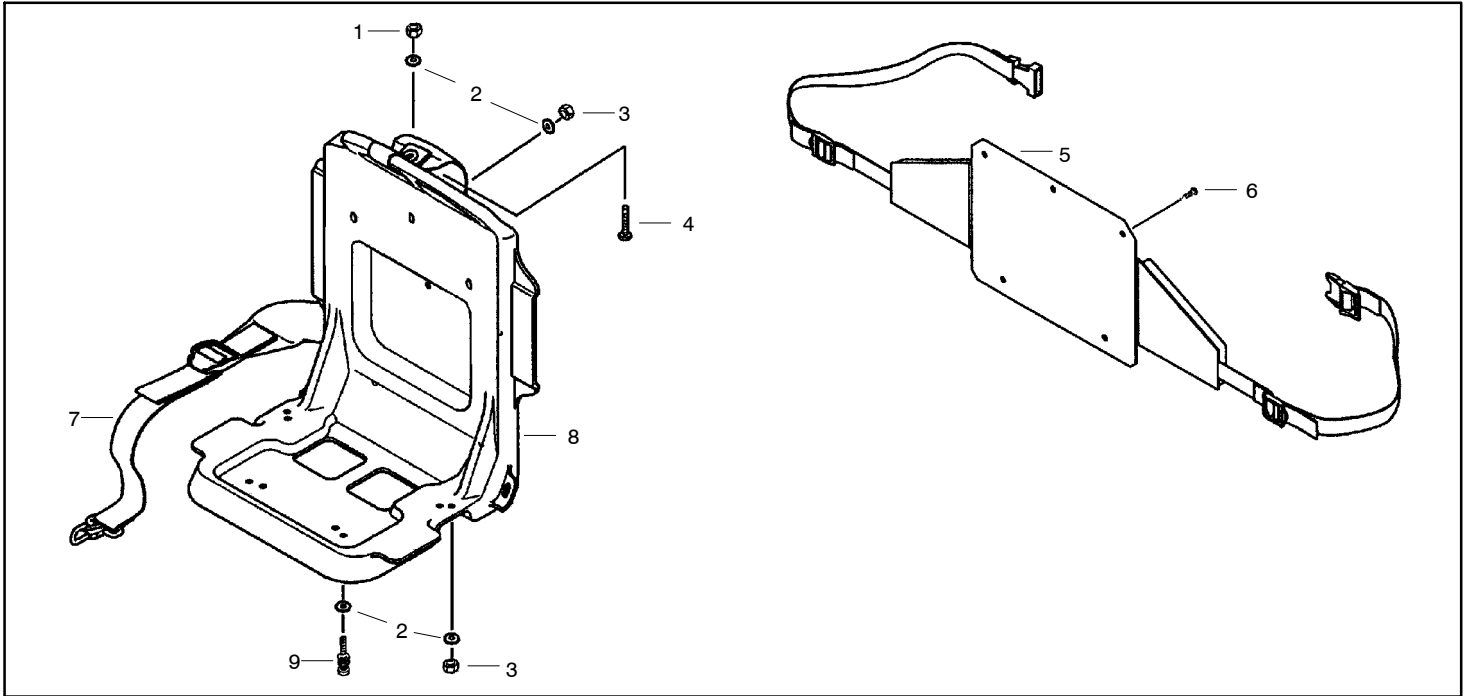

Ref.	Part No.	Description	Ref.	Part No.	Description	Ref.	Part No.	Description
1.	921512063	Bolt	8.	530058478	Element-Air Filter	15.	530058474	Tube 3x6x130
2.	490892370	Shroud-Engine	9.	530058479	Cap-Air Filter	16.	530058471	Grommet-Tank
3.	920092285	Screw	10.	530058366	Assy-Tank Cap	17.	530058470	Filter-Fuel
4.	490892298	Shroud-Engine	11.	36066-113	Tank-Fuel			
5.	920092274	Screw	12.	530058367	Assy-Fuel Pickup (Incl. 13-17)			
6.	530058475	Assy-Air Filter Case	13.	530058473	Tube 3x5x250			
7.	530058477	Plate-Air Filter	14.	530058472	Clamp-Fuel Filter			

Note: Illustrations may differ from actual models due to design changes

Ref.	Part No.	Description	Ref.	Part No.	Description	Ref.	Part No.	Description
1.	530089316	Nut-Nylon Flange	9.	375L0615	Screw m6x15	16.	530089386	Pipe-Base
2.	530089444	Washer	10.	530089363	Pipe-Elbow C.P.	17.	71056208	Assy-Throttle Lever
3.	530089326	Nut-Hex-U	11.	530089212	O-Ring	18.	530089387	Pipe-Middle
4.	376L0616	Screw-Truss	12.	68031120	Band-Hose	19.	530089388	Pipe-Bend
5.	91027128	Pad-Knapsack	13.	530089436	Clamp-Wire	20.	540122578	Cable-Throttle
6.	68027107	Clip	14.	530089230	Band-Wire	21.	320992326	Case
7.	36063196	Band-Shoulder	15.	530089225	Pipe-Flex			
8.	36122124	Frame-Knapsack						