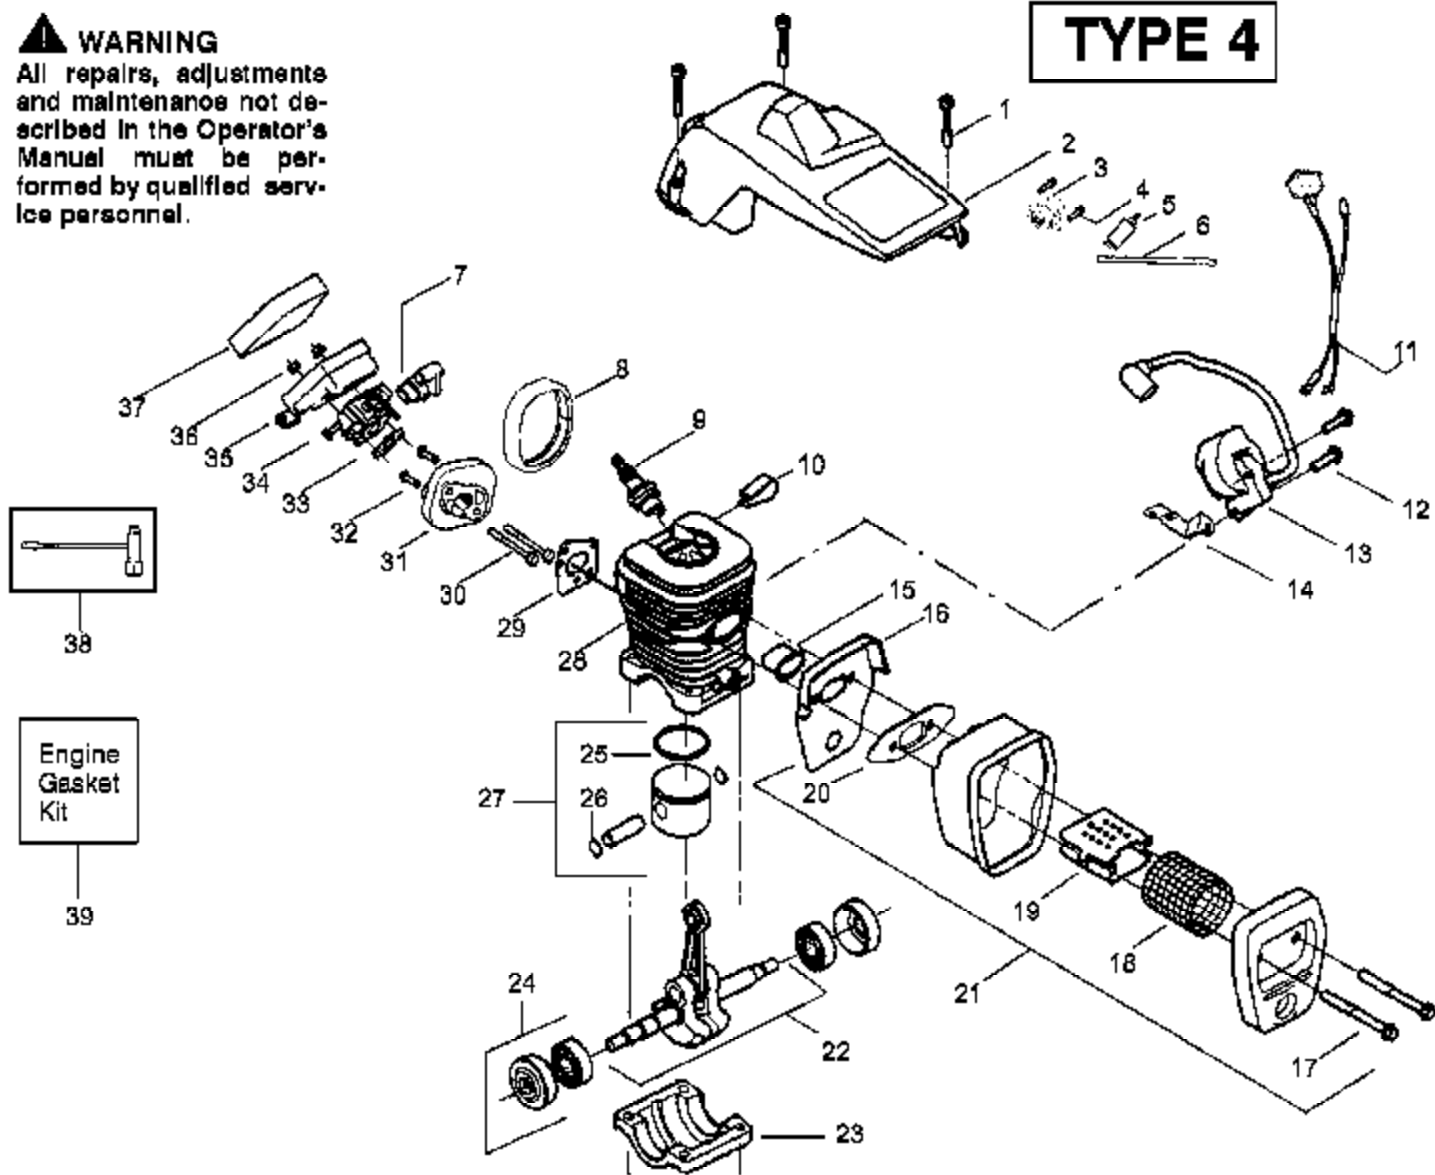

▲ WARNING

All repairs, adjustments and maintenance not described in the Operator's Manual must be performed by qualified service personnel.

TYPE 4

Ref #	Part Number	Qty	Description
1	530016153		Screw
2	530071310		Shield-Cylinder
3	530047213		Assy-Air Purge
4	530015780		Screw
5	530095646		Assy-Fuel Pick-up
6	530069247		Kit-Line Purge/Carb. (Small Dia)
7	530035526		Grommet-Carb Adjust.
8	530054144		Seal-Carb Adapter
9	952030150		Spark Plug (RCJ-7Y)
10	530016136		Clip-High Tension Lead
11	530049117		Assy-Wire Harness (Includes switch)
12	530015814		Screw
13	530039167		PP220 Gas Chair Spark Plug Module Ignition
14	530047442		Engine Assembly Type 4 Strap Ground
15	530037652		Insulator-Heat
16	530049870		Plate-Muffler Back
17	530016132		Screw
18	530036103		Screen-Spark
19	530037813		Muffler Diffuser
20	530019221		Muffler Gasket
21	530047207		Muffler Ass'y. (Incl. 16-20)
22	530047062		Assy-Crankshaft
23	530037935		Cap-Crankcase
24	530056363		Assy-Seal & Bearing
25	530038729		Ring-Piston
26	530015697		Retainer-Piston Pin
27	530069719		Kit-Piston (Incl. 25,26)
28	530071411		Kit-Cylinder
29	530019249		Gasket-Carb. Adapter
30	530016187		Screw
31	530049700		Adapter-Carb.
32	530016386		Screw
33	530019239		Carb. Gasket
34	530071621		Kit-Carburetor (WT-625)
35	530047604		Housing-Air Filter
36	530016101		Nut
37	530037793		Air Filter-Foam
38	530031135		Scrench
39	530069608		Kit-Engine Gasket (Incl. 20,29,33)
	530163654		Operator Manual Not Shown
	530057267		Instruction Decal Not Shown