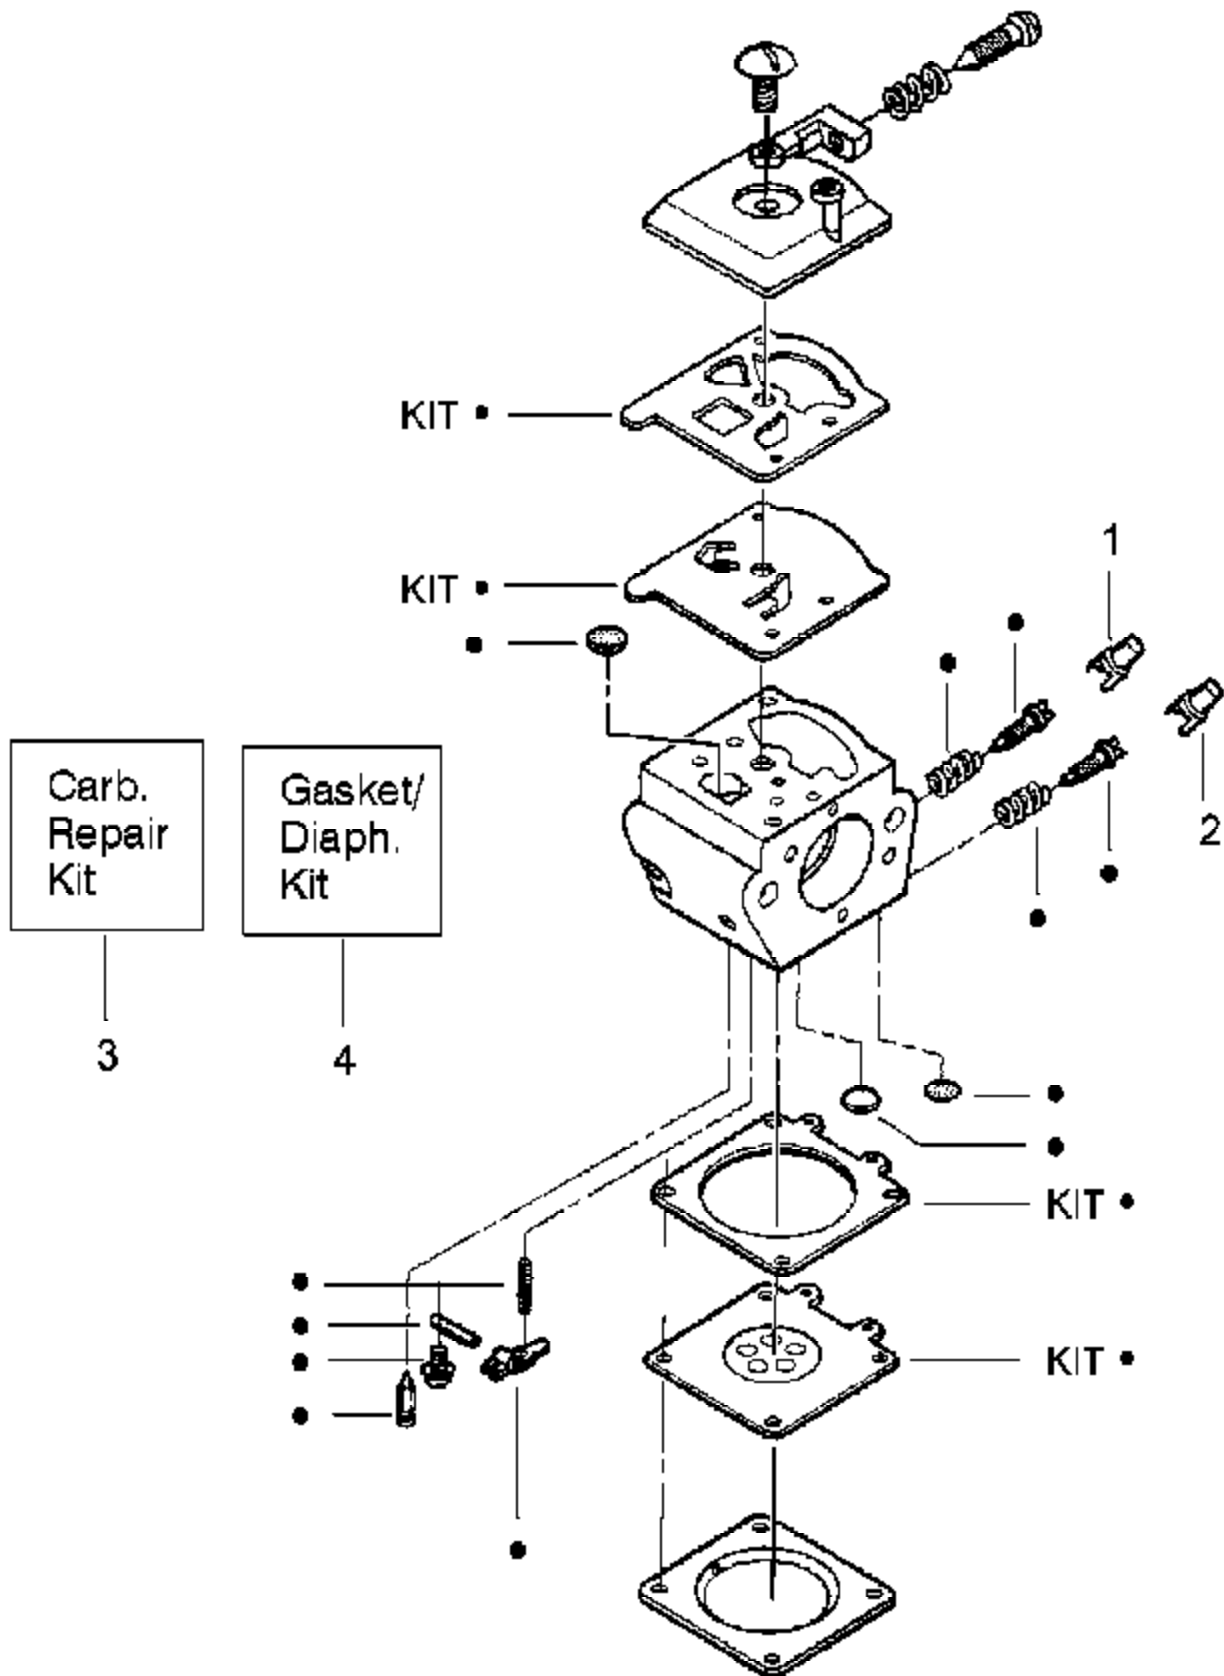

PP220 Gas Chair Page 2 of 6
Carburetor Assembly (Walbr

Carburetor Assembly - #530069722-WT391

Ref #	Part Number	Qty	Description
1	530038479		Limiter Cap-High (brown)
2	530038478		Limiter Cap-Low (tan)
3	530069826		Carburetor Repair Kit (DOT=Indicates Contents)
4	530069844		Gasket/Diaphragm Kit (KIT=Indicates Contents)
530069722	530069722		Carburetor Assembly

TYPE 4

Ref #	Part Number	Qty	Description
1	530047963		Assy.-Isolator
2	530047608		Limiter Strap
3	530042082		Spring-Isolator
4	530015123		Washer
5	530016018		Screw
6	530015843		Screw
7	530036142		Sleeve-AV Spring
8	530047583		Handle-Front
9	530015940		Screw
10	530015814		Screw
11	952051211		Chain-16"
12	530044864		Bar-16" Quick Adjust
13	530016132		Screw
14	530038238		Plate-Bar Mounting
15	530015814		Screw
16	530029850		Chain Catcher
17	530016133		Bolt-Bar
18	530010846		Assy-Oil Cap
19	530071666		Kit-Oil Check Valve
20	530016134		Nut-Flywheel
21	530016080		Screw
22	530037817		Starter Pulley
23	530015892		Screw
24	530049335		Assy-Fan Housing
25	530069232		Kit-Rope
26	530049797		Handle-Starter
27	530027531		Spring-Recoil
28	530015920		Screw
29	530015127		Washer-Flywheel
30	530039209		Assy-Flywheel
31	530047192		Assy-Fuel Cap
32	530023877		Fitting-fuel line
33	530069216		Kit-Fuel line (large)
34	530047631		Grommet-Cable
35	530047602		Cable-Throttle
36	530047581		Cover-Rear Handle
37	530015886		Screw
38	530015906		Screw
39	530036098		Throttle Lockout
40	530036097		Trigger-Throttle
41	530047582		Handle-Rear
42	530015814		Screw
43	530053274		Assy. Isolator-lower
44	530071385		Kit-Isolator (Upper)
45	530015875		Screw
46	530042082		Spring-Isolator
47	530069572		Kit-Switch
48	530015922		Nut-"U"-Type
49	530047605		Knob-Choke
50	530049005		Grommet-Knob
51	530056596		Assy-Chassis
52	530071259		Kit-Oil Pump (Incl. 53,54,56)
53	530037820		Gear-Worm Spring
54	530049477		Elbow-Oil Pickup
55	530016064		Screw
56	530019206		Seal Block