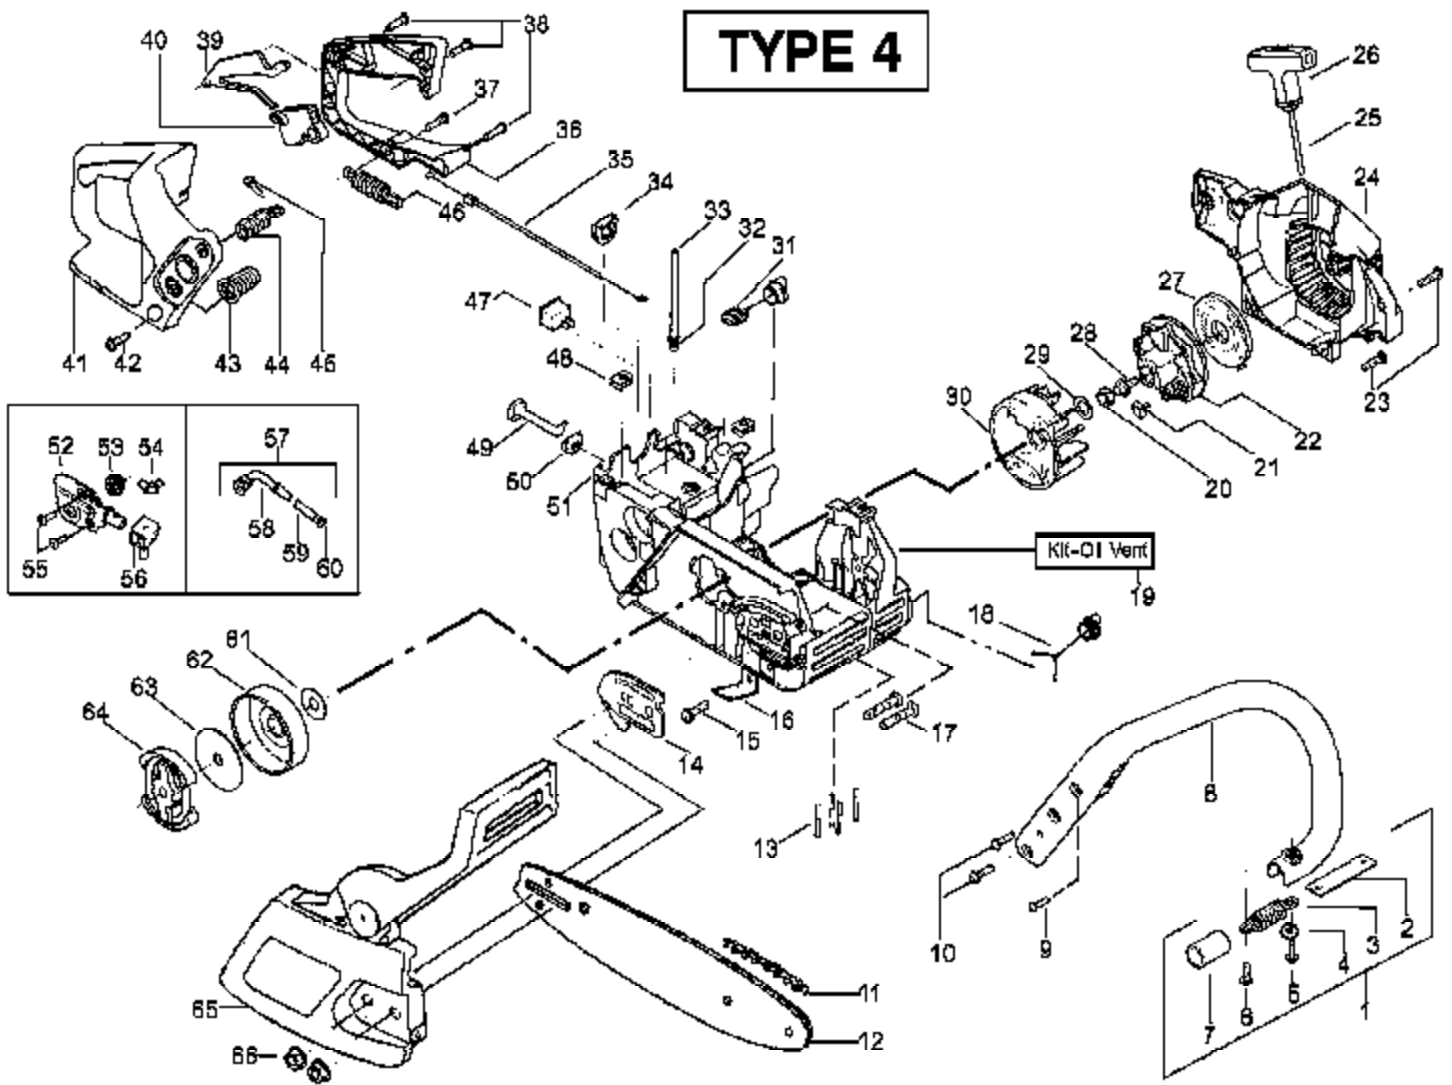

PP220 Gas Chair Page 2 of 6
Carburetor Assembly (Walbr

Carburetor Assembly - #530069722-WT391

Ref #	Part Number	Qty	Description
1	530038479		Limiter Cap-High (brown)
2	530038478		Limiter Cap-Low (tan)
3	530069826		Carburetor Repair Kit (DOT=Indicates Contents)
4	530069844		Gasket/Diaphragm Kit (KIT=Indicates Contents)
530069722	530069722		Carburetor Assembly

TYPE 4

Ref #	Part Number	Qty	Description
1	530047963		Assy.-Isolator
2	530047608		Limiter Strap
3	530042082		Spring-Isolator
4	530015123		Washer
5	530016018		Screw
6	530015843		Screw
7	530036142		Sleeve-AV Spring
8	530047583		Handle-Front
9	530015940		Screw
10	530015814		Screw
11	952051211		Chain-16"
12	530044864		Bar-16" Quick Adjust
13	530016132		Screw
14	530038238		Plate-Bar Mounting
15	530015814		Screw
16	530029850		Chain Catcher
17	530016133		Bolt-Bar
18	530010846		Assy-Oil Cap
19	530071666		Kit-Oil Check Valve
20	530016134		Nut-Flywheel
21	530016080		Screw
22	530037817		Starter Pulley
23	530015892		Screw
24	530049335		Assy-Fan Housing
25	530069232		Kit-Rope
26	530049797		Handle-Starter
27	530027531		Spring-Recoil
28	530015920		Screw
29	530015127		Washer-Flywheel
30	530039209		Assy-Flywheel
31	530047192		Assy-Fuel Cap
32	530023877		Fitting-fuel line
33	530069216		Kit-Fuel line (large)
34	530047631		Grommet-Cable
35	530047602		Cable-Throttle
36	530047581		Cover-Rear Handle
37	530015886		Screw
38	530015906		Screw
39	530036098		Throttle Lockout
40	530036097		Trigger-Throttle
41	530047582		Handle-Rear
42	530015814		Screw
43	530053274		Assy. Isolator-lower
44	530071385		Kit-Isolator (Upper)
45	530015875		Screw
46	530042082		Spring-Isolator
47	530069572		Kit-Switch
48	530015922		Nut-"U"-Type
49	530047605		Knob-Choke
50	530049005		Grommet-Knob
51	530056596		Assy-Chassis
52	530071259		Kit-Oil Pump (Incl. 53,54,56)
53	530037820		Gear-Worm Spring
54	530049477		Elbow-Oil Pickup
55	530016064		Screw
56	530019206		Seal Block