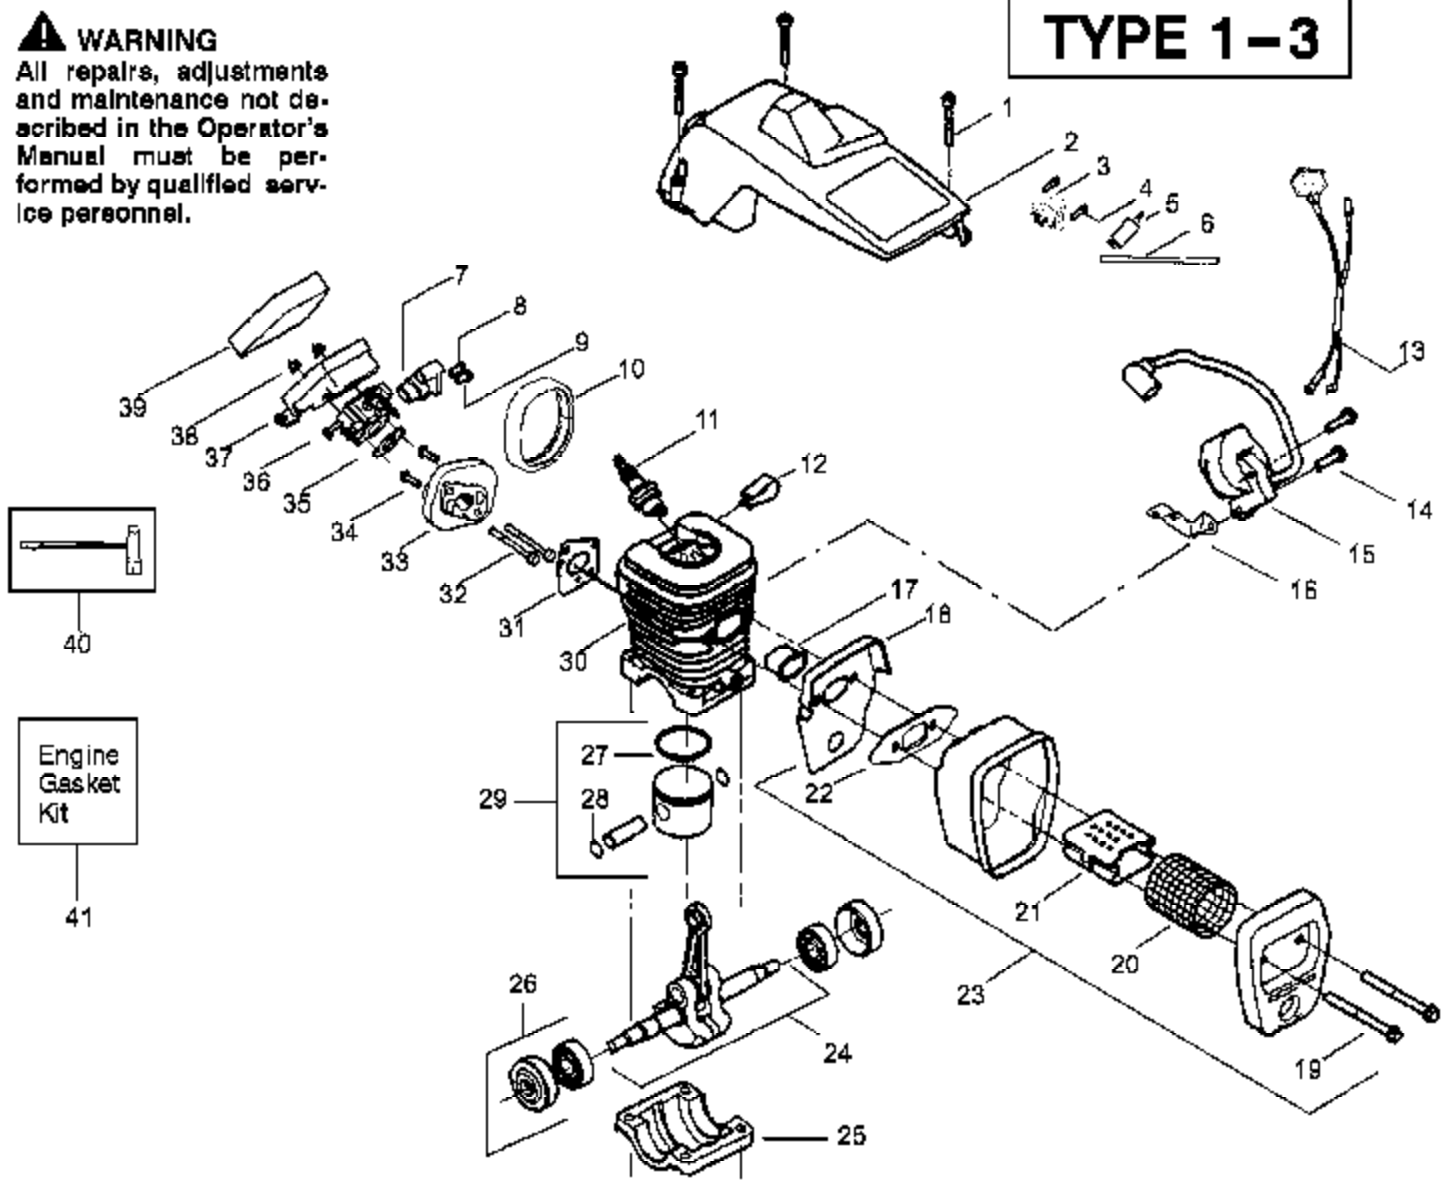

TYPE 1-3

⚠ WARNING

All repairs, adjustments and maintenance not described in the Operator's Manual must be performed by qualified service personnel.

Ref #	Part Number	Qty	Description
1	530016153		Screw
2	530071310		Shield-Cylinder
3	530047213		Assy-Air Purge
4	530015780		Screw
5	530095646		Assy-Fuel Pick-up
6	530069247		Kit-Line Purge/Carb. (Small Dia)
7	530049244		Grommet-Carb Adjust.
8	530038479		Limiter Cap-High
9	530038478		Limiter Cap-Low
10	530054144		Seal-Carb Adapter
11	952030150		Spark Plug (RCJ-7Y)
12	530016136		Clip-High Tension Lead
13	530049117	PP221 Gas Chair Page 9 of 9	Assy-Wire Harness (Includes switch)
14	530015814	Engine Assembly Type 1-3	Screw
15	530039198		Module-Ignition
16	530047442		Strap-Ground
17	530037652		Insulator-Heat
18	530049870		Plate-Muffler Back
19	530016132		Screw
20	530036103		Screen-Spark
21	530037813		Muffler Diffuser
22	530019221		Muffler Gasket
23	530047207		Muffler Ass'y. (Incl. 18-22)
24	530047062		Assy-Crankshaft
25	530037935		Cap-Crankcase
26	530056363		Assy-Seal & Bearing
27	530038729		Ring-Piston
28	530015697		Retainer-Piston Pin
29	530069719		Kit-Piston (Incl. 27-28)
30	530069720		Kit-Cylinder
31	530019249		Gasket-Carb. Adapter
32	530016187		Screw
33	530049700		Adapter-Carb.
34	530016386		Screw
35	530019239		Carb. Gasket
36	530069722		Kit-Carburetor (Incl. 8,9)
37	530047604		Housing-Air Filter
38	530016101		Nut
39	530037793		Air Filter-Foam
40	530031135		Scrench
41	530069608		Kit-Engine Gasket (Incl. 22,31,35)
	530088312		Operator Manual Not Shown
	530038257		Instruction Decal Not Shown