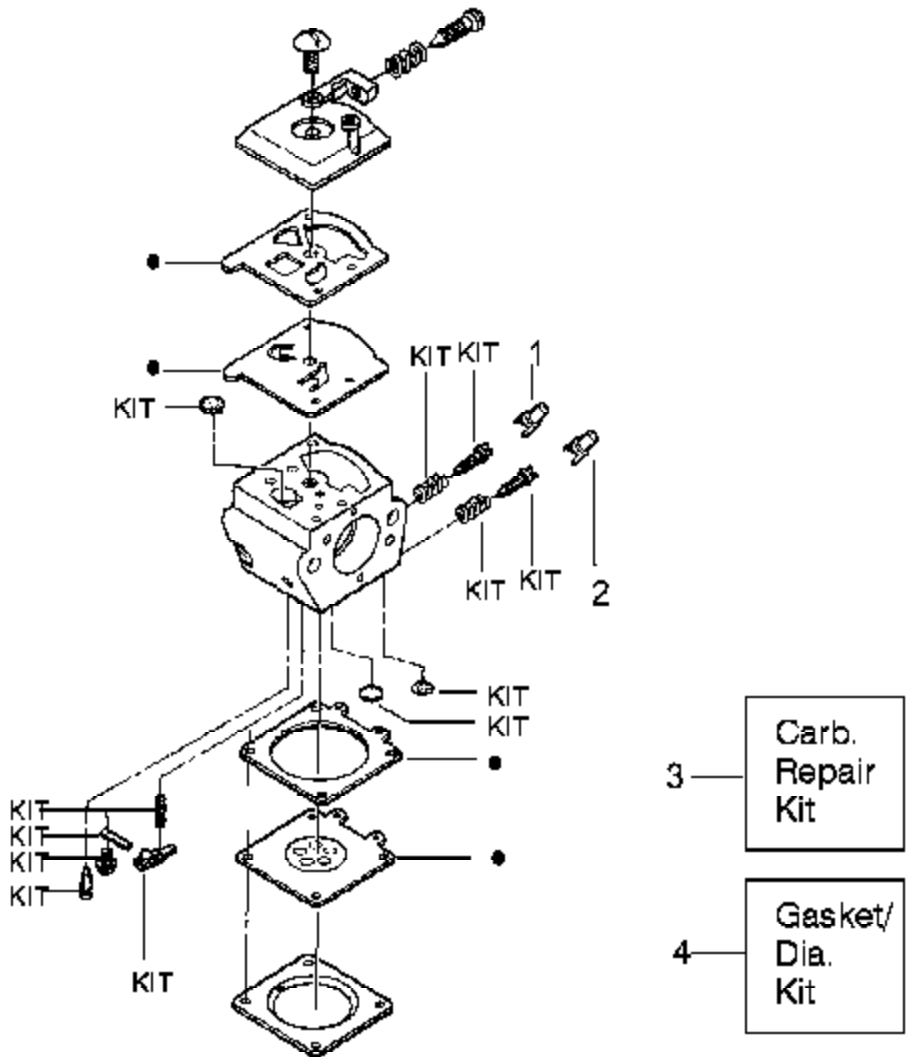

PP221 Gas Chair Page 2 of 6
Carburetor Assembly (Walbr

Walbro
Carburetor Assembly
WT391 - #530069722

Ref #	Part Number	Qty	Description
1	530038479		Limiter Cap-High
2	530038478		Limiter Cap-Low
3	530069826		Carburetor Repair Kit (KIT=Indicates Contents)
4	530069844		Gasket Diaphragm Kit (DOT=Indicates Contents)
530069722	530069722		Carburetor Assembly - WT391

Ref #	Part Number	Qty	Description
57	530019206		Seal Block
58	530047663		Assy-Oil Pickup (Incl. 59-61)
59	530038373		Pickup-Oiler
60	530037821		Filter-Oil
61	530030189		Plug-Oil Filter
62	530015907		Washer-Thrust
63	530047061		Assy.-Clutch Drum w/bearing
64	530015611		Washer-Clutch
65	530014949		Assy. Clutch
66	530054999		Assy-Chain Brake
67	530015917		Nut-Bar Mounting