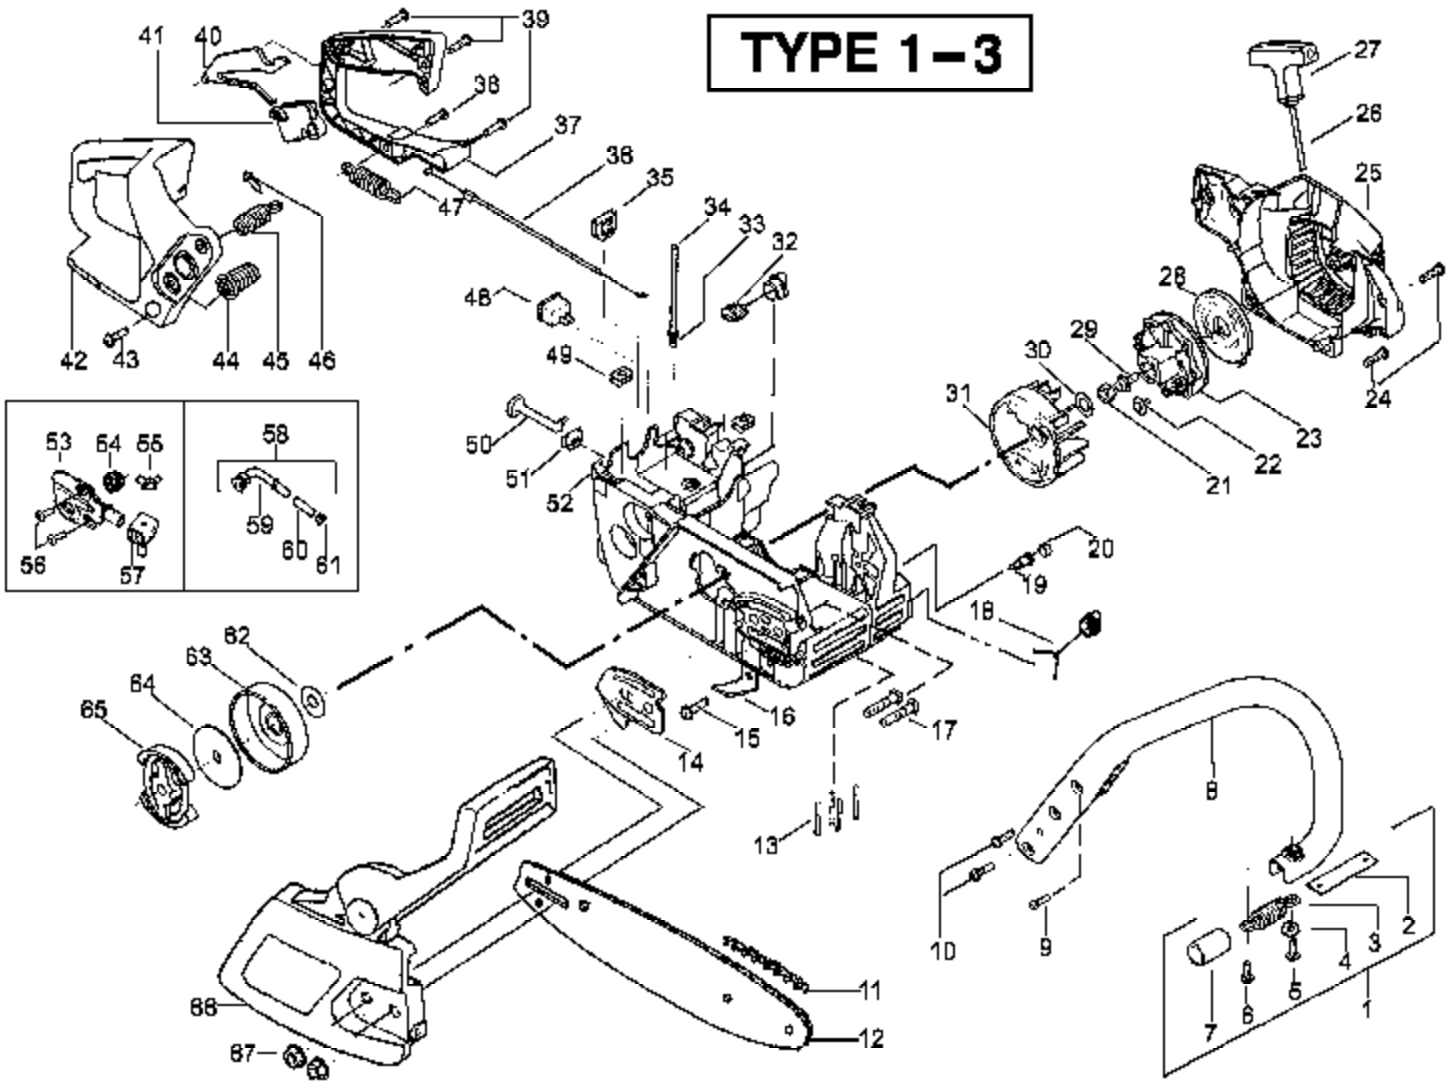

TYPE 1-3

Ref #	Part Number	Qty	Description
1	530047963		Assy.-Isolator
2	530047608		Limiter Strap
3	530042082		Spring-Isolator
4	530015123		Washer
5	530016018		Screw
6	530015843		Screw
7	530036142		Sleeve- AV Spring
8	530047583		Handle-Front
9	530015940		Screw
10	530015814		Screw
11	952051211		Chain-16"
12	530044834		Bar-16" Quick Adjust
13	530016132	PP221 Gas Chair Page 6 of 9	Screw
14	530038238	Chassis & Handle Assembly	Plate-Bar Mounting
15	530015814		Screw
16	530029850		Chain Catcher
17	530016133		Bolt-Bar
18	530010846		Assy-Oil Cap
19	530026119		Check Valve
20	530038264		Plug- Bronze Vent
21	530016134		Nut-Flywheel
22	530016080		Screw
23	530037817		Starter Pulley
24	530015892		Screw
25	530049335		Assy-Fan Housing
26	530069232		Kit-Rope
27	530049797		Handle-Starter
28	530027531		Spring-Recoil
29	530015920		Screw
30	530015127		Washer-Flywheel
31	530039209		Assy-Flywheel
32	530047192		Assy-Fuel Cap
33	530023877		Fitting-fuel line
34	530069216		Kit-Fuel line (large)
35	530047631		Grommet-Cable
36	530047602		Cable-Throttle
37	530047581		Cover-Rear Handle
38	530015886		Screw
39	530015906		Screw
40	530036098		Throttle Lockout
41	530036097		Trigger-Throttle
42	530047582		Handle-Rear
43	530015814		Screw
44	530053274		Assy. Isolator-lower
45	530071385		Kit-Isolator (Upper)
46	530015875		Screw
47	530042082		Spring-Isolator
48	530069572		Kit-Switch
49	530015922		Nut-"U"-Type
50	530047605		Knob-Choke
51	530049005		Grommet-Knob
52	530047621		Assy-Chassis
53	530071259		Kit-Oil Pump (Incl. 54,55,57)
54	530037820		Gear-Worm Spring
55	530049477		Elbow-Oil Pickup
56	530016064		Screw