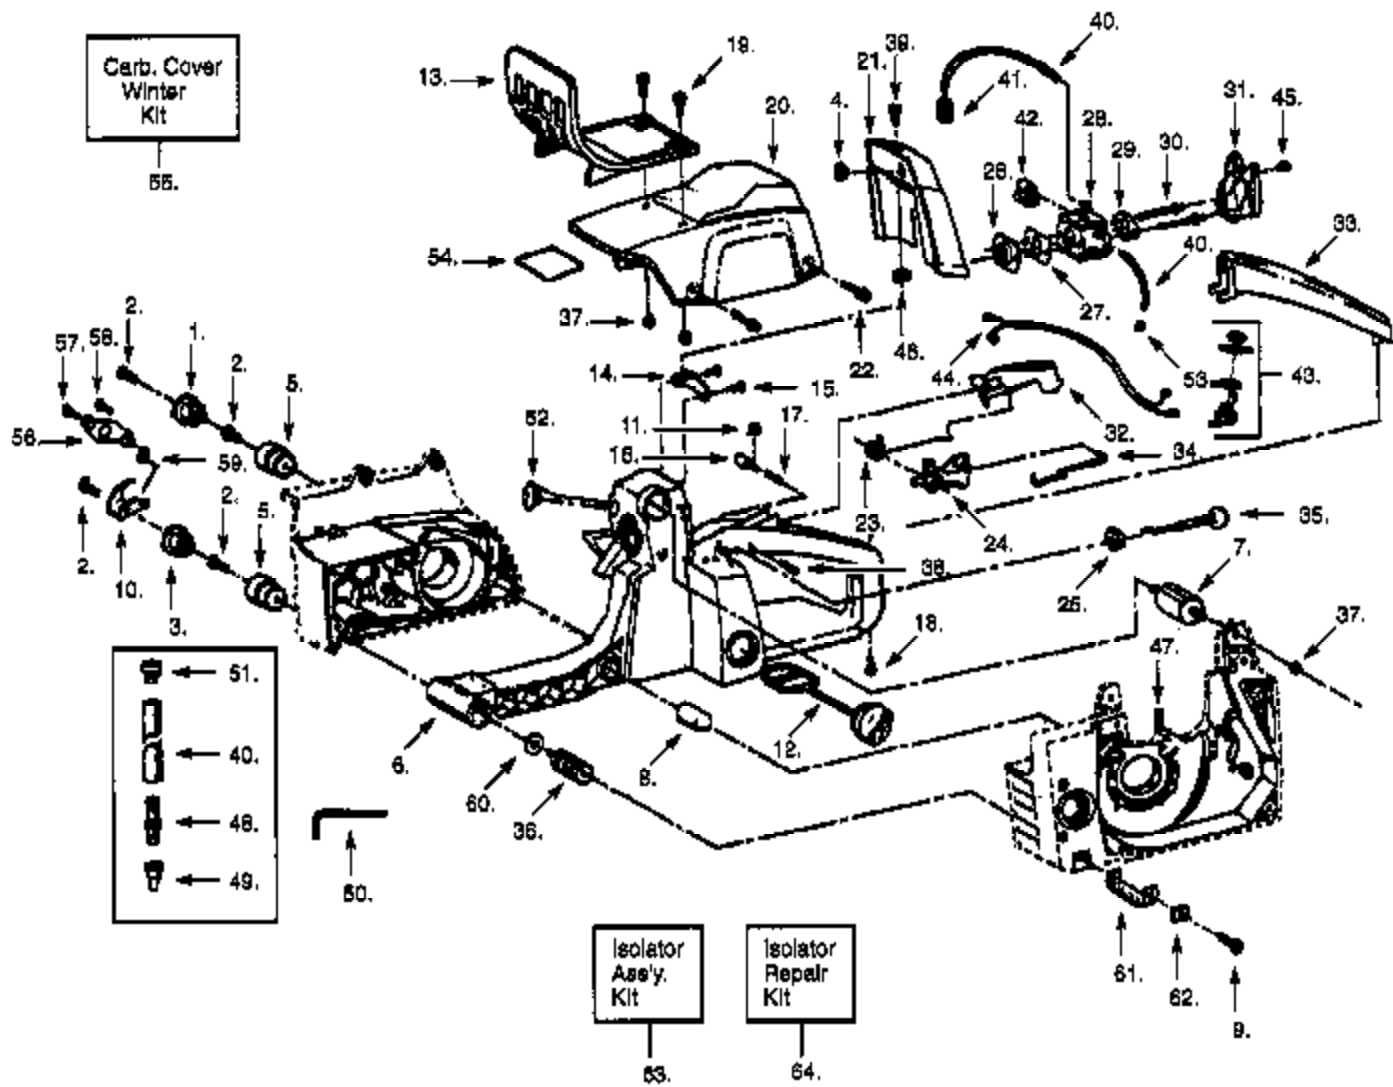

Ref #	Part Number	Qty	Description
1	530027732		Retainer Mount
2	530016057		Screw
3	530027732		Chain Catcher Retainer-Serv. Ref. 1
4	530027399		Carb. Cover Bumper
5	530027392		Lower Isolator
6	530010877		Type I
6	530069391		Type II
7	530027394		Cylindrical Mount
8	530027187		Isolator Limiter
9	530015715		Type I
9	530015871		Type II
10	530027733		Chain Catcher-Serv. Ref. 1
11	530015702		Chain Catcher
12	530010845		Fuel Cap Ass'y.
13	530027181		Handguard
14	530027191		Bracket
15	530015598		Screw
16	530027139		(Two piece design)
16	530029666		(One piece design)
17	530024772		Throttle Lock Spring
18	530015716		Screw
19	530015406		Screw
20	530069279		Cylinder Shield Kit (Inc.54.)
21	530027178		Carb. Cover
22	530015871		Screw
23	530027134		Trigger Latch Spring
24	530027133		Throttle Trigger
25	530027271		Grommet
26	530027121		Bracket
27	530069217		Gasket Set
28	530035201		Carburetor (HDA-49)
29	530023664		Air Filter Plate
30	530015735		Carb. Mounting Stud
31	530010892		Model 285
31	530010855		Model 305 & 335
32	530027135		Throttle Lockout
33	530027207		Rear Handle Cover
34	530027073		Throttle Wire
35	530027075		Choke Knob
36	530027393		Type I
36	530036962		Type II
37	530001543		Nut
38	530015701		Dowel Pin
39	530015724		Screw
40	530069216		Line Kit (Bulk 530-008133)
41	530014199		Fuel Filter Ass'y.
42	530039129		Grommet
43	530069225		Switch Kit
44	530027138		Lead Wire Ass'y.
45	530015802		Screw
46	530027202		Screw Retainer
47	530025539		Impulse Fitting
48	530024475		Vent Fitting
49	530026119		Check Valve
50	530031111		Hex Key
51	530027339		Vent Plug

PP305 Gas Saw Page 4 of 11
EXTERNAL POWER UNIT