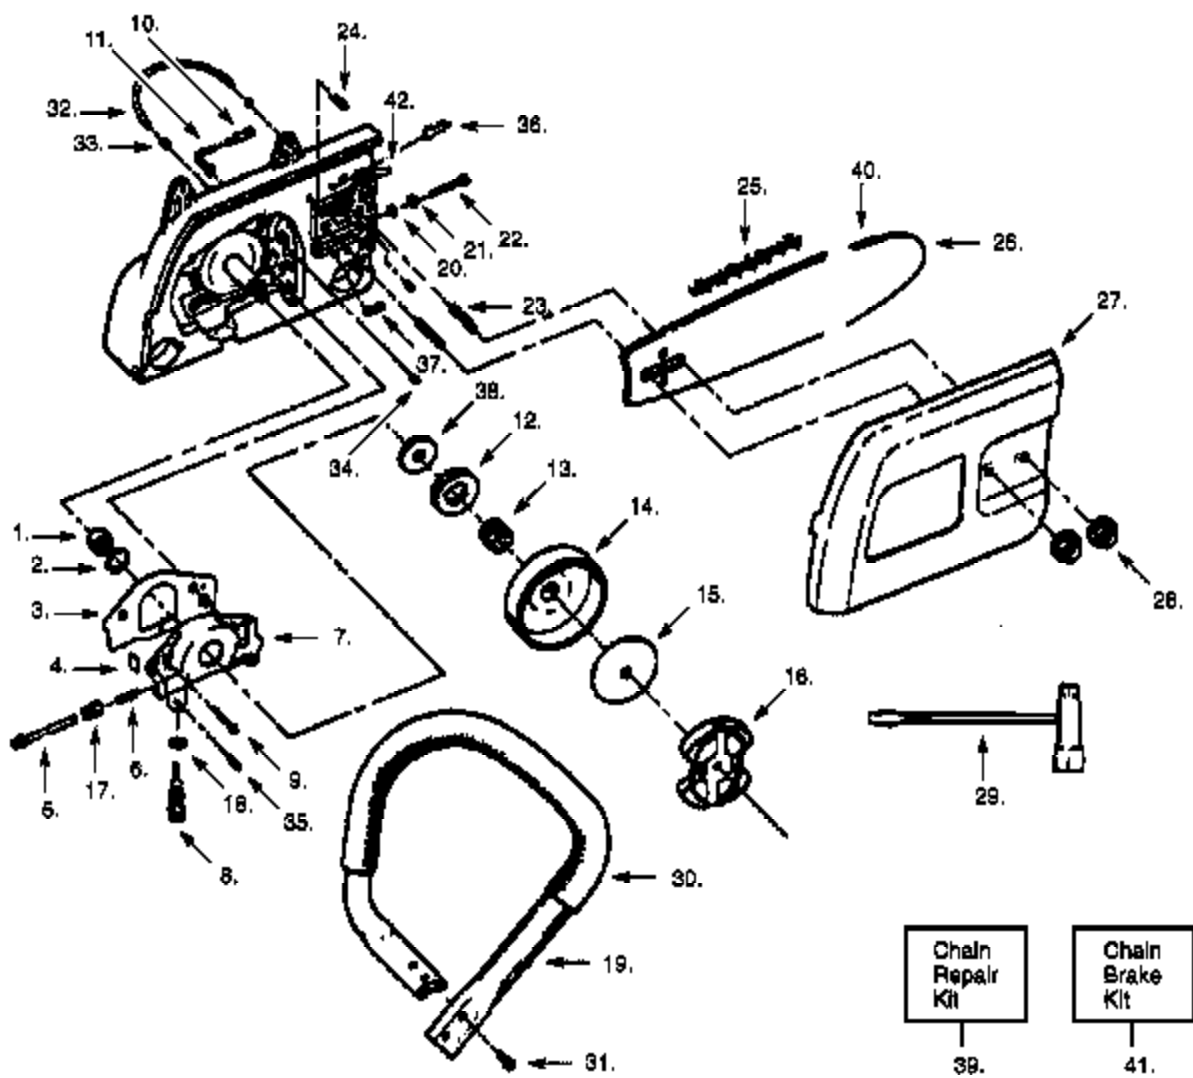

Ref #	Part Number	Qty	Description
1	530027140		Worm Gear
2	530019147		Seal
3	530069217		Gasket Set
4	530027128		Dust Plug
5	530014204		Plunger
6	530027126		Spring
7	530069218		Oil Pump Kit (Inc.1,2,4-6,8,17,18,35)
9	530015871		Screw
10	530027272		Oil Pickup & Filter
11	530027192		Oiler Intake Line
12	530028650		Rim Sprocket-Model 305 & 335
13	530032049		Bearing
14	530048084		Drum Sprocket-Model 285
14	530048083		Drum-Model 305&335
15	530027161		Clutch Plate
16	530014161		Clutch Ass'y.
17	530027129		Oiler Gear Spur
18	530019079		"O" Ring
19	530022312		Model 285
19	530022309		Model 305 & 335
20	530023064		Bar Adjusting Pin
21	530024419		"E" Ring
22	530015730		Screw
23	530015719		Bar Stud
24	530015108		Vent Pin
25	952051301		16" (P33S-66)
25	952051323		16" (P34S-66)
25	952051313		18" (P33S-72)
25	952051310		20" (P33S-78)
26	952044372		16" SNR (.325-.050P)
26	952044373		16" SNR (.325-.058P)
26	952044375		18" SNR (.325-.050P)
26	952044376		18" SNR (.325-.058P)
26	952044377		20" SNR
27	530010977		Bar Clamp (Inc.37.)
28	530015445		Nut
29	530031146		Scrench
30	530027847		Model 285
30	530027776		Model 305 & 335
31	530016058		Screw
32	530021061		Oiler Discharge Line
33	530002464		Oiler Discharge Sleeve
34	530015422		Tubing Nut
35	530015752		Oiler Adjustment Pin
36	530027222		Chain Pad-Top
37	530027223		Chain Pad
38	530015733		Washer
39	530052085		Chain Repair Kit
40	530055072		Replaceable Sprocket Nose
41	952069321		Chain Brake Kit
42	530029236		Crankcase Plug
42			, Carton Contents Bag Not Shown.
	530010974		Model 285-16" Not Shown.
	530014804		Model 285-20" Not Shown.
	530010995		Model 305-16" Not Shown.
	530010996		Model 305-18" Not Shown.

PP305 Gas Saw Page 7 of 11
HANDLE, CHAIN & BAR