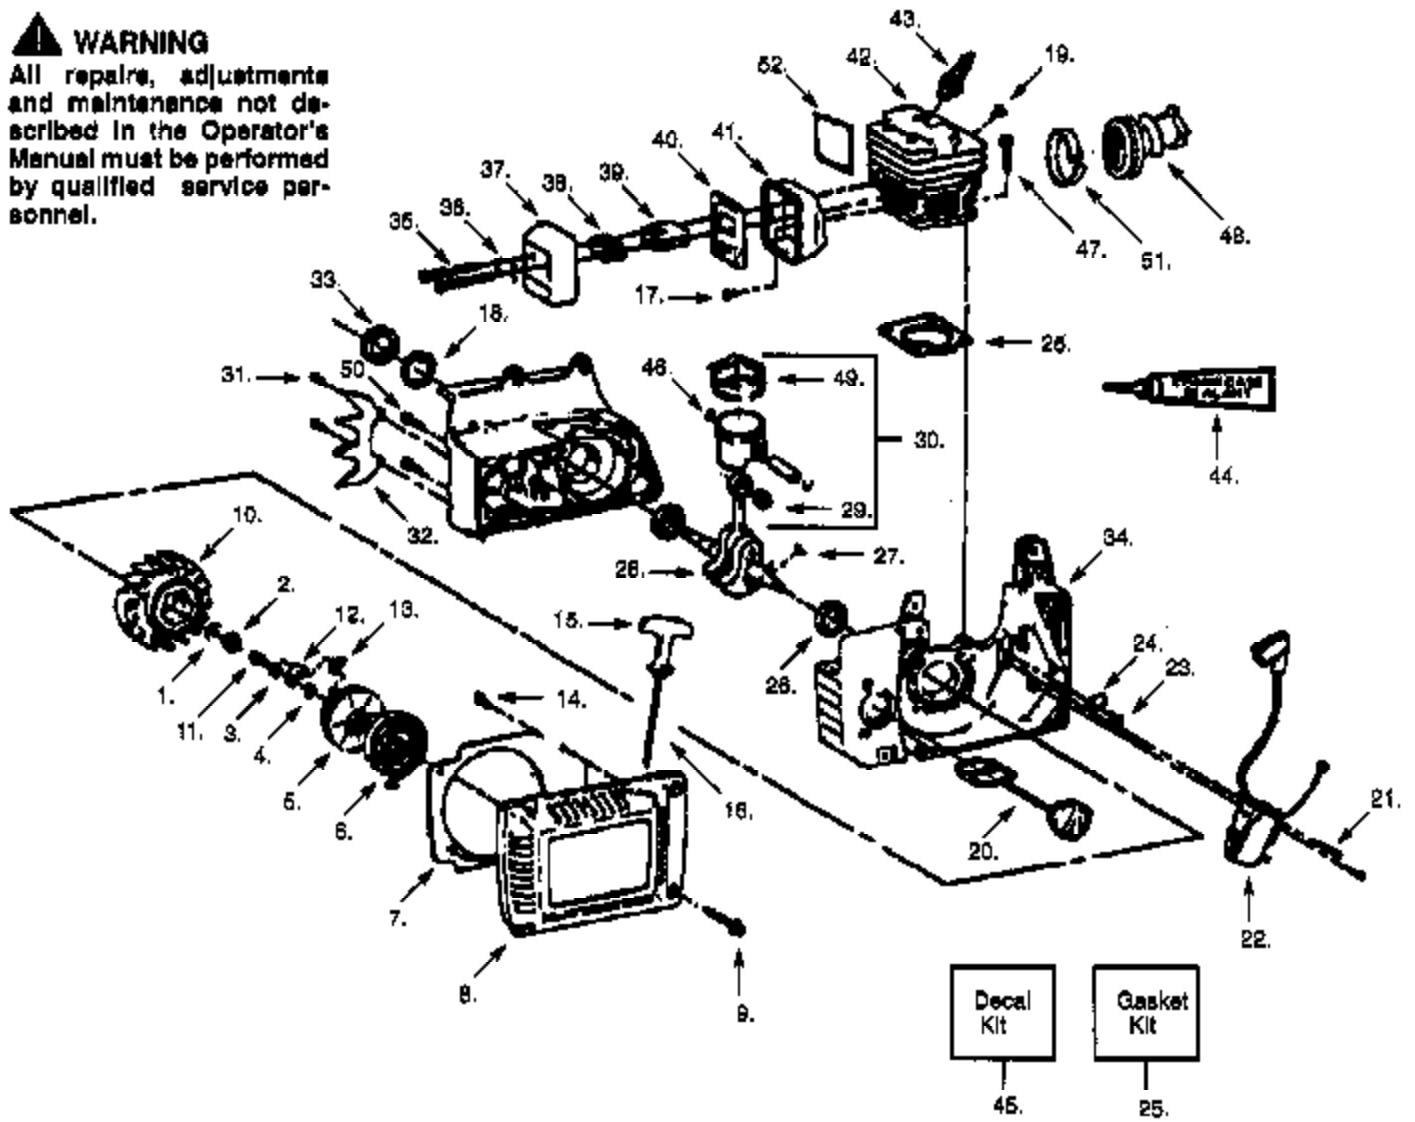

▲ WARNING

All repairs, adjustments and maintenance not described in the Operator's Manual must be performed by qualified service personnel.

Ref #	Part Number	Qty	Description
1	530039127		Flywheel
2	530001733		Nut
3	530015254		Wave Washer
4	530027163		Retainer
5	530027170		Starter Pulley
6	530042067		Starter Spring
7	530027096		Baffle Plate
8	530010975		Fan Housing
9	530015709		Screw
10	530015441		Washer
11	530015713		Screw
12	530027765		Starter Cam
13	530027162	PP305 Gas Cap Page 10 of 11	Starter Dog
14	530015241	INTERNAL POWER UNIT	Screw
15	530027569		Starter Handle
16	530069233		Rope Kit
17	530015720		Bolt
18	530001516		Snap Ring
19	530015696		Clip
20	530010846		Oil Cap Ass'y. (Inc. O Ring)
21	530015708		Screw
22	530039128		Ignition Module
23	530015306		Screw
24	530027264		Clamp
25	530069487		Gasket Set
26	530032093		Crankshaft Bearing
27	530002595		Flywheel Key
28	530027143		Crankshaft/Rod Ass'y.
29	530032111		Piston Pin Bearing
30	530010976		Model 285
30	530010862		Model 305
30	530010989		Model 335
31	530015710		Screw
32	530027184		Spur
33	530019146		Crankshaft Seal
34	530014719		Crankcase Assy (Inc.20-22,32,33,36,37, #'s 20-22,32,33,36,37 of "HANDLE, CHAIN")
35	530015718		Screw
36	530015149		Washer
37	530028645		Muffler Cover
38	530027095		Spark Arrestor Screen
39	530028647		Muffler Diffuser
40	530028646		Muffler Baffle Plate
41	530028644		Muffler Body
42	530012223		Model 285
42	530012153		Model 305
42	530012197		Model 335
43	530030034		Spark Plug (CJ-4)
44	530030054		Sealant
45	530069227		Decal Kit
46	530015697		Retainer
47	530001624		Screw
48	530027218		Carb. Adapter
49	530027640		Model 285
49	530027092		Model 305