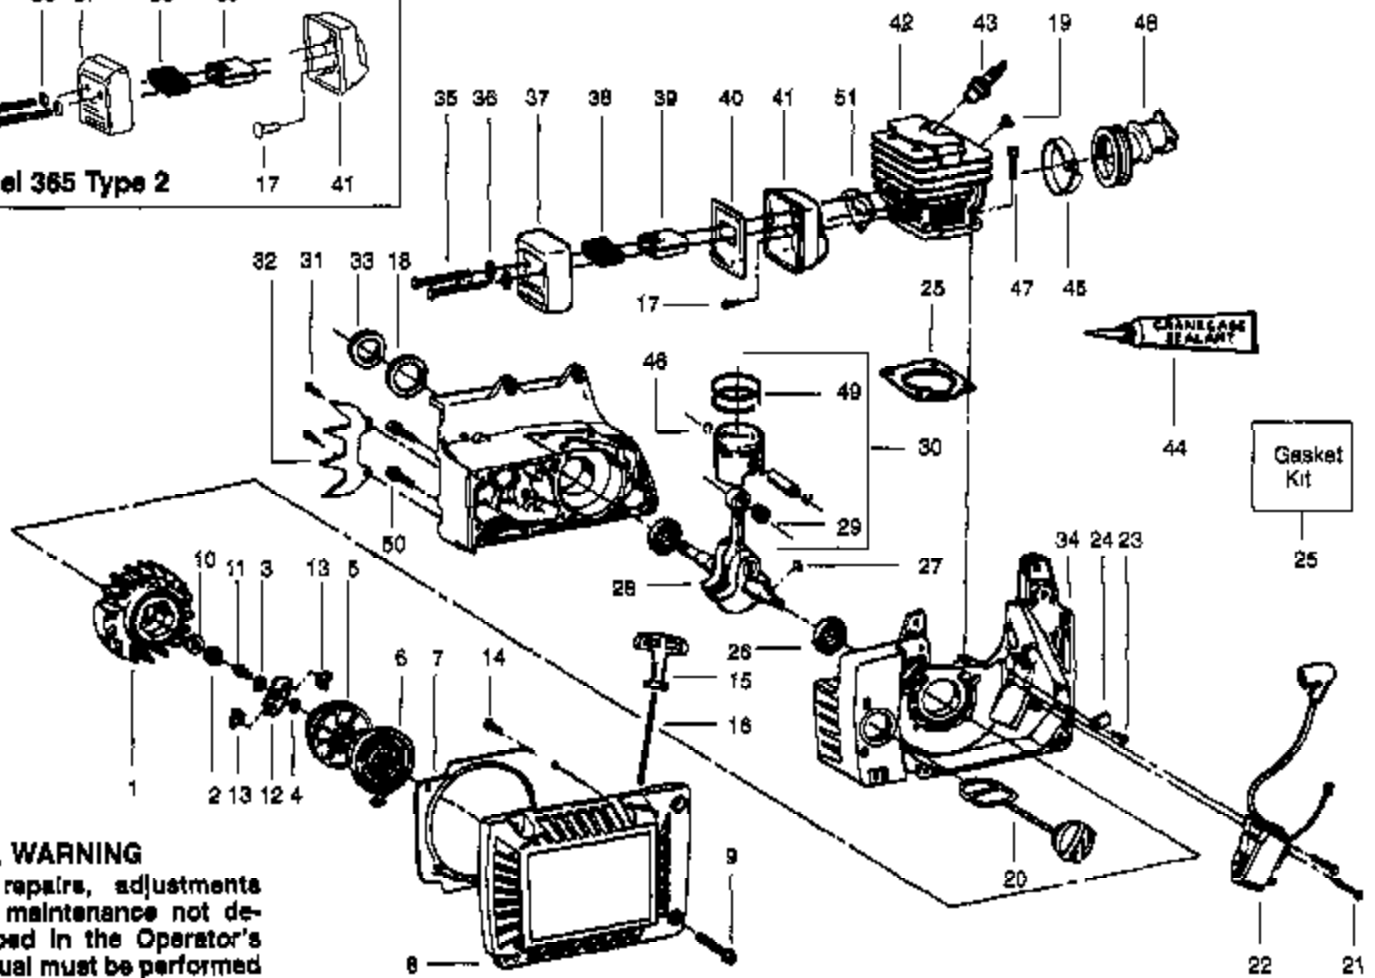

WARNING
All repairs, adjustments and maintenance not described in the Operator's Manual must be performed by qualified service personnel.

Ref #	Part Number	Qty	Description
1	530039155		Flywheel
2	530001733		Nut
3	530015254		Washer
4	530027163		Retainer-Starter Pulley
5	530036054		Starter Pulley
6	530042067		Spring-Starter Pulley
7	530052435		Baffle Plate
8	530014893		Fan Housing Ass'y.
9	530015709		Screw
10	530015441		Washer-Conical
11	530015713		Screw
12	530036055		Starter Cam
13	530027162	PP365 Gas Salvage	Starter Dog
14	530015241	INTERNAL POWER UNIT	Screw
15	530042056		Starter Handle
16	530069233		Rope Kit
17	530015720		Screw
18	530001516		Ring
19	530015696		Clip
20	530010846		Oil Cap Ass'y. (Incl. O Ring)
21	530015708		Screw
22	530039128		Ignition Module
23	530015306		Screw
24	530027264		Clamp
25	530069487		Engine Gasket Set
26	530032093		Crankshaft Bearing
27	530002595		Flywheel Key
28	530027143		Crankshaft/Rod Ass'y
29	530032111		Piston Pin Bearing
30			Piston Kit (Incl. 29, 46, 49)
	530069547		Piston Kit Used on Model 336
	530069549		Piston Kit Used on Model 365
31	530015875		Screw
32	530027184		Spur
33	530019146		Crankshaft Seal
34			Crankcase Ass'y (Incl. 18, 26, 33, from Handle & Blade #20 -22, 32, 33, 36, 37
	530014748		Crankcase Ass'y Used on Model 336
	530014715		Crankcase Ass'y Used on Model 365
35			Screw
	530015718		Screw Used on Model 336 & 365. Type 1
	530016192		Screw Used on Model 365. Type 2
36	530015722		Washer
37			Muffler Cover
	530036170		Muffler Cover Used on Model Model 336
	530036550		Muffler Cover Used on Model Model 365. Type 1
	530069796		Muffler Cover Used on Model Model 365. Type 2
38			Spark Arrestor Screen
	530047561		Spark Arrestor Screen Used on Model Model 336
	530036714		Spark Arrestor Screen Used on Model Model 365. Type 1
	530030205		Spark Arrestor Screen Used on Model Model 365. Type 2
39			Muffler Diffuser
	530047560		Muffler Diffuser Used on Model 336
	530036172		Muffler Diffuser Used on Model 365. Type 1
	530049362		Muffler Diffuser Used on Model 365. Type 2