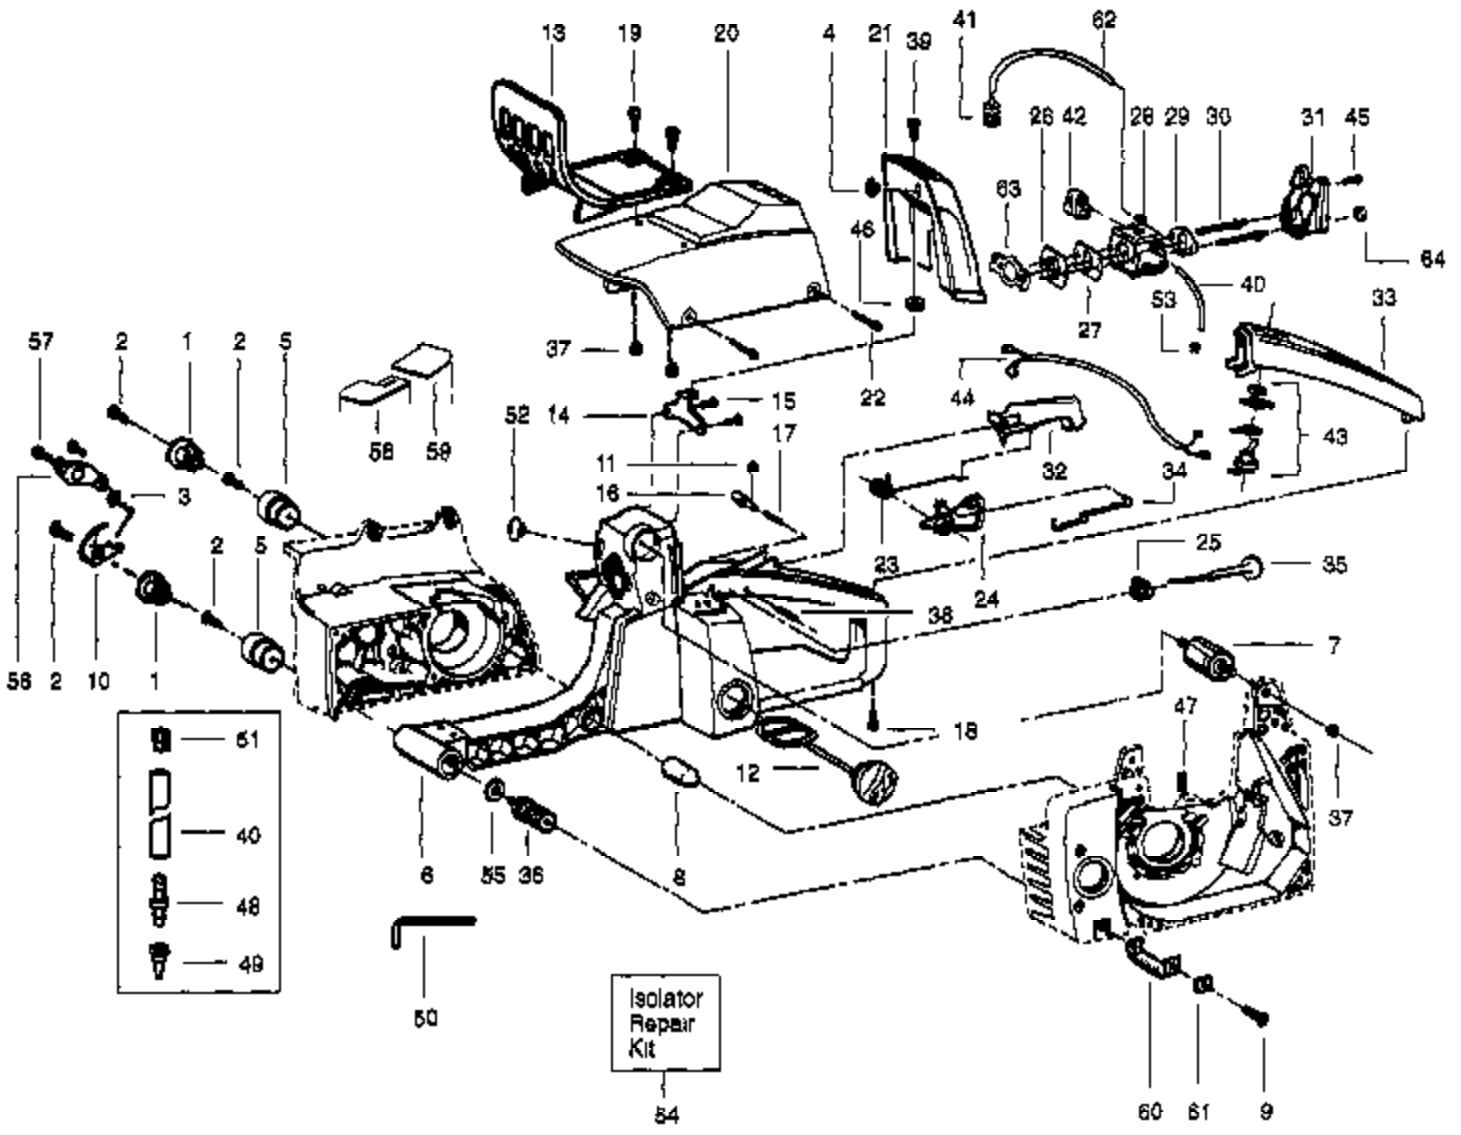

Ref #	Part Number	Qty	Description
1	530027732		Retainer-Chain Catcher
2	530016057		Screw
3	530015562		Washer-Flat
4	530027399		Carb. Cover Bumper
5	530042080		Lower Isolator
6	530069925		Rear Handle & Fuel Tank
7			Cylindrical Mount See "Service Reference" illustration and parts list
8	530027187		Bumper Isolator
9	530015871		Screw
10	530027733		Chain Catcher
11	530015702		"C" Clip
12	530010845	PP365 Gas Saw Page 6 of 13	Fuel Cap Ass'y.
13	530047382	EXTERNAL POWER UNIT	Handguard
14	530036035		Bracket
15	530015598		Screw
16	530029666		Throttle Lock
17	530024772		Throttle Spring
18	530015716		Screw
19	530015406		Screw
20	530069392		Cylinder Shield Kit
21	530036038		Carb. Cover
22	530015871		Screw
23	530027134		Trigger Latch Spring
24	530027133		Throttle Trigger
25	530036053		Grommet
26	530027121		Bracket
27	530069487		Engine Gasket Set
28	530035201		Carburetor (HDA-49)
29	530023664		Air Filter Plate
30	530049562		Carb. Mounting Stud
31	530010892		Air Filter Ass'y.
32	530027135		Throttle Lockout
33	530027207		Rear Handle Cover
34	530027073		Throttle Wire
35	530027075		Choke Knob
36	530069384		Isolator Kit
37	534790500		Nut
38	530015701		Dowel Pin
39	530015724		Screw
40	530069216		Line Kit (Bulk 530008133)
41	530091878		Fuel Pickup Ass'y.
42	530049265		Grommet-Carb
43	530069225		Switch Kit
44	530027138		Lead Wire Ass'y.
45	530015802		Screw
46	530027202		Retainer-Screw
47	530025539		Impulse Fitting
48	530024475		Vent Fitting
49	530026119		Check Valve
50	530031159		Hex Key
51	530027339		Vent Plug
52	530025922		Air Box Plug
53	530027341		Clamp
54	530069297		Isolator Repair Kit