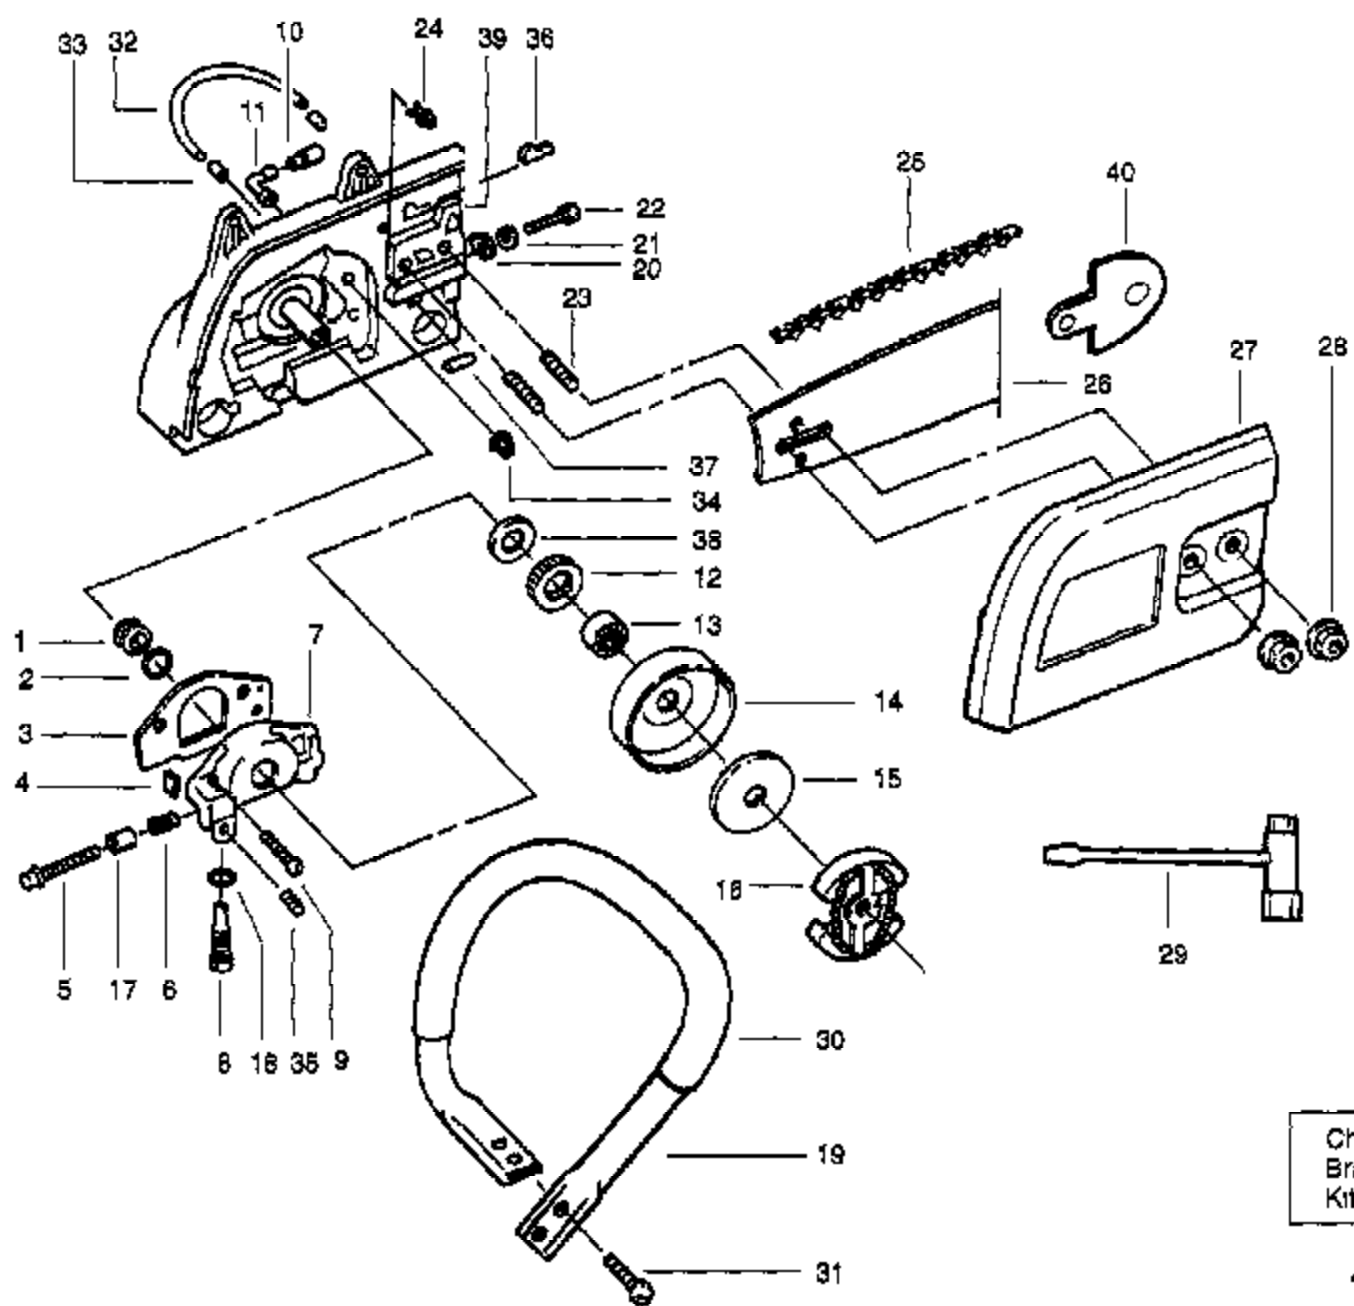

Ref #	Part Number	Qty	Description
1	530027140		Worm Gear
2	530019147		Seal
3	530069487		Engine Gasket Set
4	530027128		Dust Plug
5	530014204		Shaft Ass'y.
6	530027126		Spring
7	530069218		Oil Pump Kit (Incl. 1, 2, 4-6, 8, 17, 18, 35)
8	530015873		Screw-Oiler Adjusting
9	530015871		Screw
10	530027272		Oil Pickup & Filter
11	530027192		Oiler intake Line
12			Rim Sprocket
	530028650	PP365 Gas Saw Page 9 of 13	Rim Sprocket Used on Model 336
	530048098	HANDLE & BLADE	Rim Sprocket Used on Model 365
13	530032049		Bearing
14	530048083		Drum Sprocket
15	530027161		Clutch Plate
16	530014161		Clutch Ass'y.
17	530027129		Oiler Gear Spur
18	530019079		"O" Ring
19	530047163		Handlebar Ass'y.
20	530023064		Bar Adjusting Pin
21	530038593		Retainer-Bar Adjust
22	530016110		Screw
23	530015719		Bar Stud
24	530015108		Vent Pin
25			Chain
	952051323		Chain Used on Model 336-16"
	952051310		Chain Used on Model 336-20"
	952051403		Chain Used on Model 365-16"
	952051397		Chain Used on Model 365-20"
26			Bar
	952044373		Bar Used on Model 336-16"
	952044377		Bar Used on Model 336-20"
	952044560		Bar Used on Model 365-16"
	952044561		Bar Used on Model 365-20"
27	530069567		Bar Clamp (Incl 37)
28	530015445		Nut
29	530031146		Scrench
30	530027776		Handlebar Grip
31	530016058		Screw
32	530021061		Oiler Discharge Line
33	530002464		Oiler Discharge Sleeve
34	530015422		Tubing Nut
35	530015752		Oiler Adjustment Pin
36	530027222		Chain Pad-Top
37	530027223		Chain Pad
38	530015733		Washer-Thrust
39	530029236		Crankcase Plug
40	530037091		Replaceable Sprocket Nose
41	952069321		Chain Brake Kit
	530083885		Operator Manual Not Shown
			Kickback Decal Not Shown
	530047658		Kickback Decal (Not a serviceable part) Used on Model 336. Not Shown