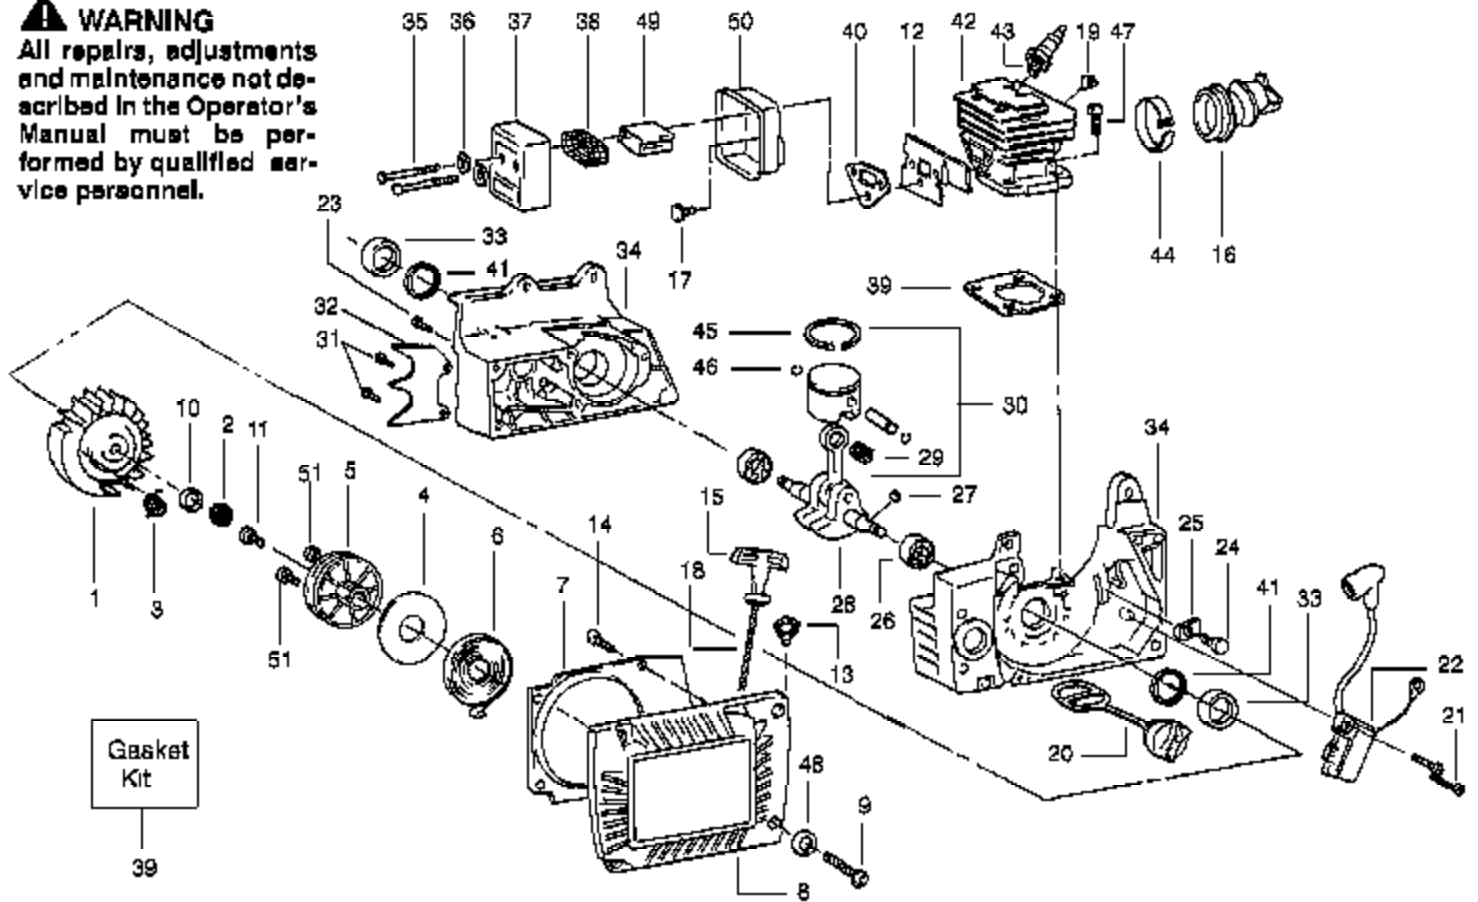

⚠ WARNING

All repairs, adjustments and maintenance not described in the Operator's Manual must be performed by qualified service personnel.

Ref #	Part Number	Qty	Description
1	530069890		Flywheel Ass'y.
2	530049819		Nut-Flywheel
3	530023817		Spring-Starter Dog
4	530016242		Washer
5	530052257		Starter Pulley
6	530042087		Starter Spring
7	530052435		Baffle Plate
8	530052279		Fan Housing Ass'y.
9	530015812		Screw
10	530015441		Washer
11	530015920		Screw
12			Muffler Back Plate
	530049392	PP380 Gas Saw	Page 6 of 12
	530053595	Exterior Assembly	
13	530069235		Eyelet Replacement Kit
14	530015241		Screw
15	530049797		Starter Handle
16	530030202		Boot
17	530015720		Screw
18	530069919		Rope Kit
19	530015696		Clip
20	530010846		Oil Cap Ass'y. (Incl. "O" Ring)
21	530015708		Screw
22	530039128		Ignition Module
23	530015707		Screw
24	530015306		Screw
25	530027264		Clamp
26	530032093		Crankshaft Bearing
27	530002595		Flywheel Key
28	530027143		Connecting Rod Ass'y.
29	530032111		Piston Pin Bearing
30	530069549		Piston Kit (Incl. 29, 46 & 50)
31	530015650		Screw
32	952027846		Spur
33	530019146		Crankshaft Seal
34	530069893		Crankcase Ass'y.
35	530016259		Screw
36	530015722		Washer
37			Muffler Cover
	530069796		T1
	530053465		T2
38	530030205		Spark Arrestor Screen
39	530069891		Gasket Kit
40	530021118		Muffler Gasket
41	530001516		Snap Ring
42	530069892		Cylinder Ass'y.
43	952030164		Spark Plug (RCJ-6Y)
44	530027285		Clamp Ass'y.
45	530036176		Piston Ring
46	530015697		Retainer
47	530001624		Screw
48	530015629		Washer
49			Muffler Body
	530049361		T1
	530053596		T2
50	530049362		Muffler Diffuser