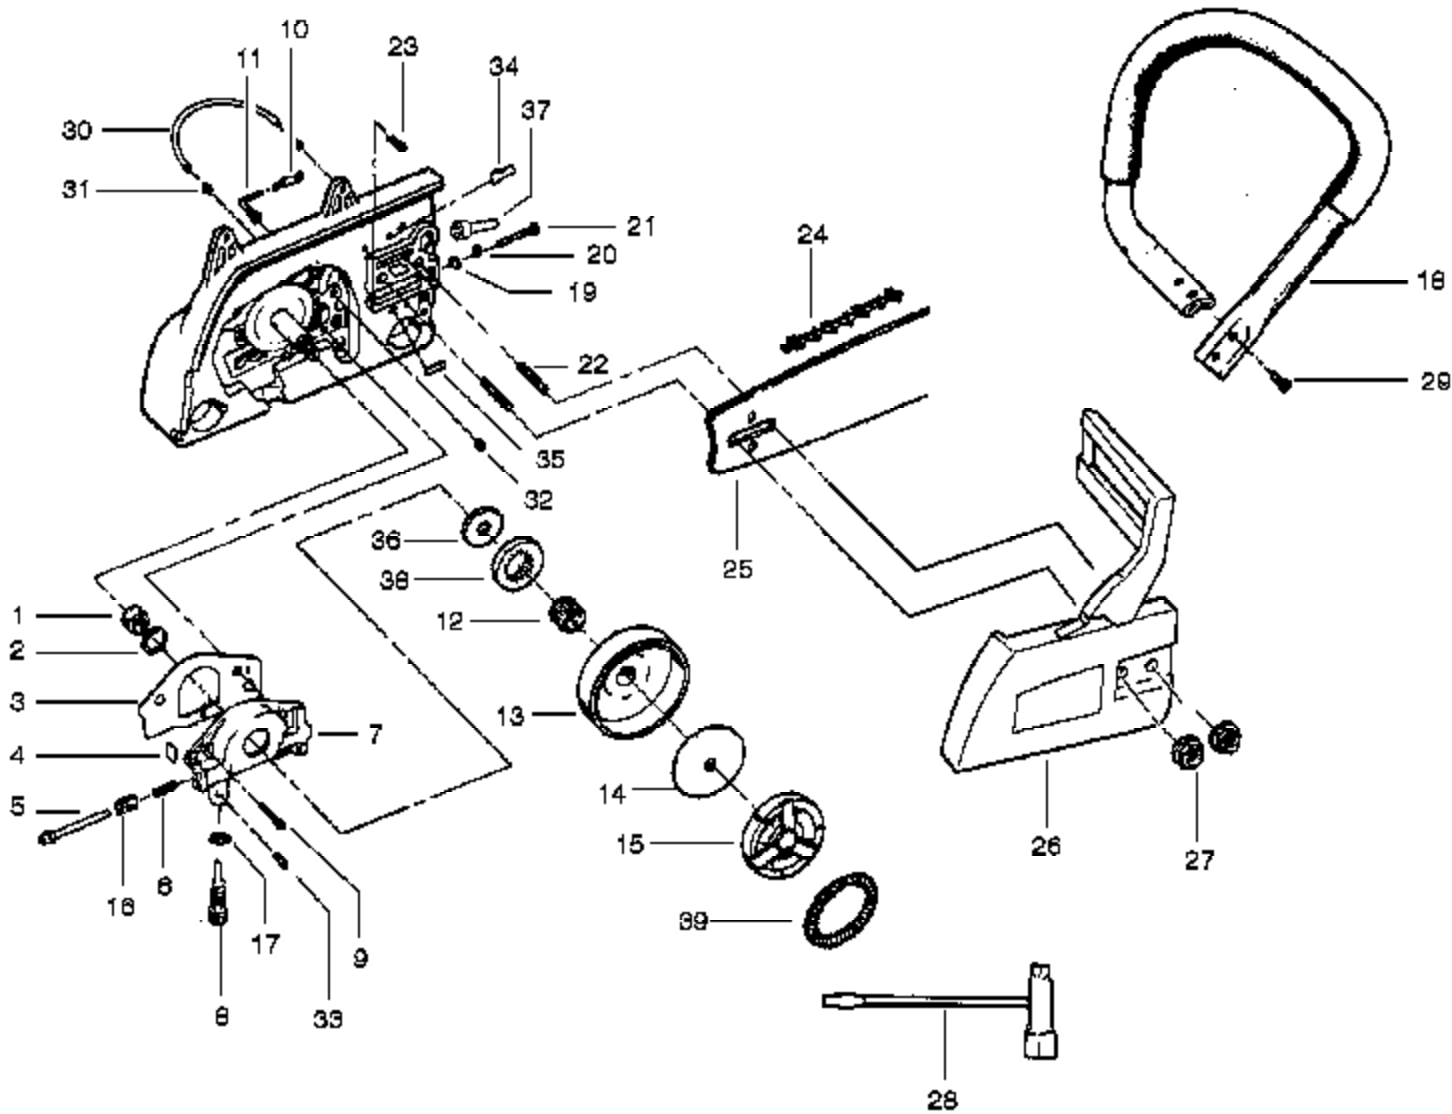

Carb.  
Repair Kit

6

Gasket/  
Diaphragm  
Kit

7

---

Ref #	Part Number	Qty	Description
1	530035449		Needle (Low)
2	530035448		Needle (High)
3	530035243		Needle Adjust Spring
4	530035238		Idle Adjust Screw
5	530035242		Idle Adjust Spring
6	530069849		Carburetor Repair Kit (KIT = Indicates Contents)
7	530069844		Gasket/Diaphragm Kit (DOT = Indicates Contents)

---

PP380 Gas SawPage 2 of 12  
Carburetor - 530069895 HDA

Ref #	Part Number	Qty	Description
1	530027140		Worm Gear
2	530019147		Seal
3	530069487		Gasket Kit
4	530027128		Dust Plug
5	530014204		Plunger
6	530027126		Spring
7	530069218		Oil Pump Ass'y.
8	530015873		Oiler Adjustment Screw
9	530015871		Screw
10	530027272		Oil Pickup & Filter
11	530027192		Oiler Intake Line
12	530032049		Clutch Bearing
13	530048083	PP380 Gas Saw Page 4 of 12	Drum Sprocket
14	530027161	Clutch, Chain & Handle Ass'	Clutch Plate
15	530049418		Clutch Ass'y.
16	530027129		Oiler Gear Spur
17	530019079		"O" Ring
18	530047163		Handlebar Ass'y.
19	530023064		Bar Adjusting Pin
20	530038593		Retainer
21	530016110		Screw
22	530016238		Bar Stud
23	530015108		Vent Pin
24	952051266		Chain-20" (72L)
25	952044561		Bar-20"-SNR
26	952069321		Chain Brake Kit
27	530015251		Nut
28			Scrench
	530031135		Silver finish - (1/2" x 3/4')
	530031146		Gold finish - (9/16" x 3/4")
29	530016058		Screw
30	530021061		Oiler Discharge Line
31	530002464		Oiler Discharge Sleeve
32	530015422		Tubing Nut
33	530015752		Oiler Adjustment Pin
34	530027222		Chain Pad - Top
35	530027223		Chain Pad
36	530015733		Thrust Washer
37	530029236		Crankcase Plug
38	530048098		Rim Floating (3/8)
39	530014161		Spring - Clutch

Ref #	Part Number	Qty	Description
51	530016080		Screw
	530088753		Operator Manual Not Shown
	530047839		Warning Decal Not Shown
	530047941		Kickback Warning Decal Not Shown
	530052381		Bar & Chain Replacement Decal (Not a serviceable part) Not Shown