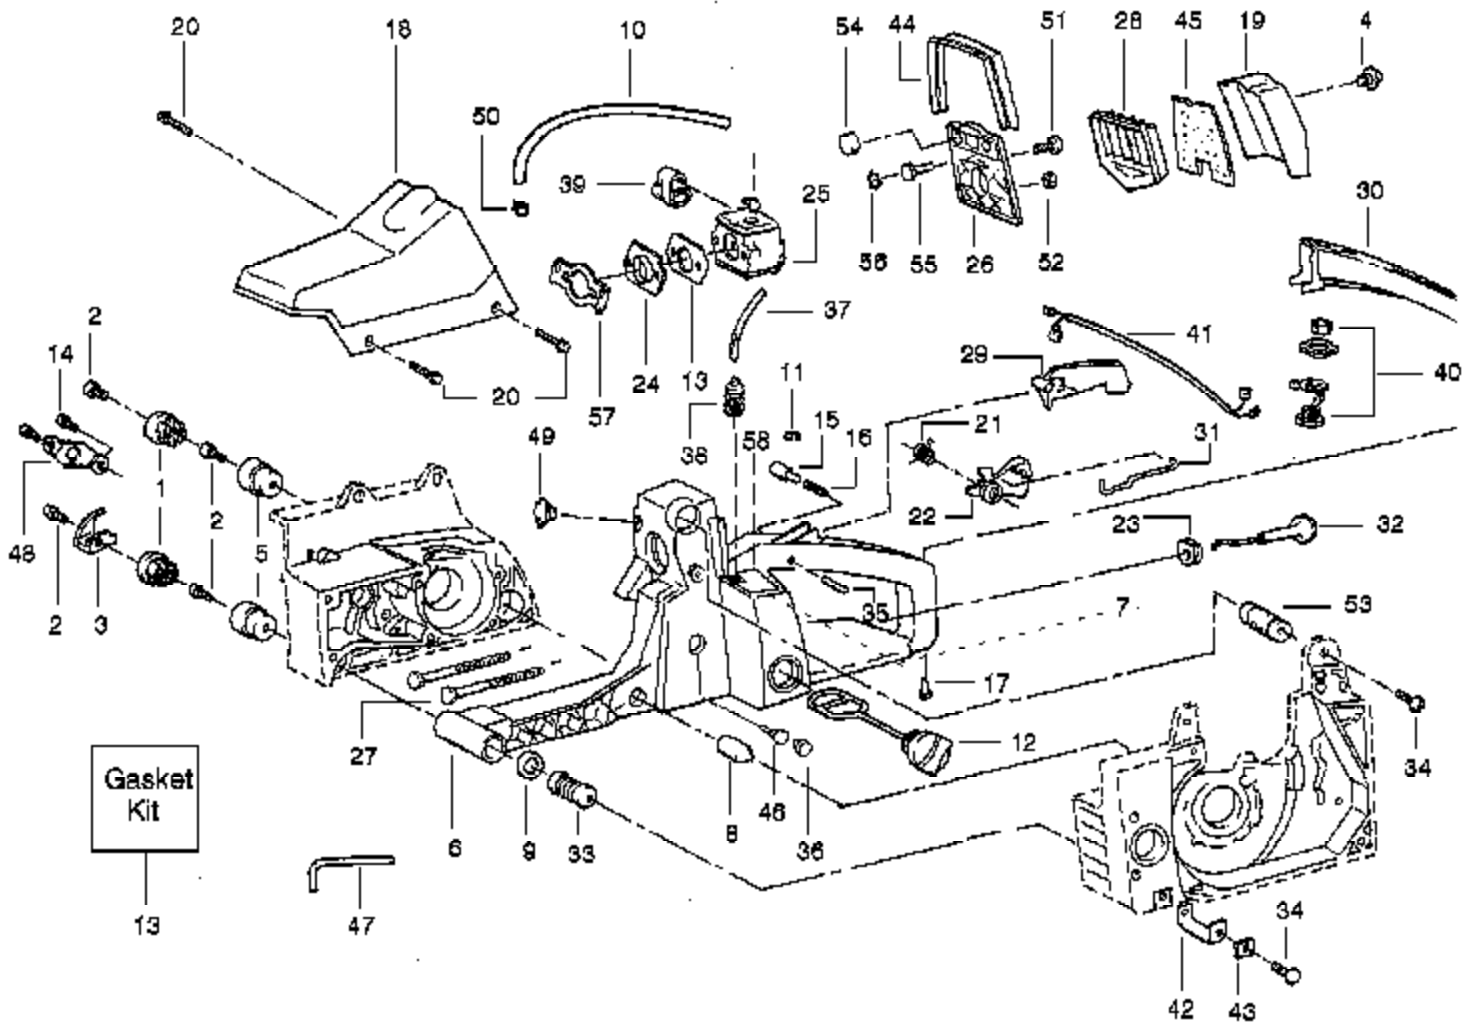

Ref #	Part Number	Qty	Description
1	530027732		Retainer-Chain Catcher
2	530016057		Screw
3	530027733		Chain Catcher
4	530049248		Knob-Carb. Cover
5	530042080		Lower Isolator
6	530069894		Rear Handle & Fuel Tank
7	530019192		Seal Carb. Cover-Left
8	530027187		Isolator Limiter
9	530015123		Washer
10	530069897		Impulse Line Kit
11	530015702		"C" Clip
12	530010845		Fuel Cap Ass'y. (Incl. "O" Ring)
13	530069891	PP380 Gas Saw Page 9 of 12	Gasket Kit
14	530015875	Interior Assembly	Screw
15	530029666		Throttle Lock
16	530024772		Throttle Lock Spring
17	530015716		Screw
18	530049271		Cylinder Shield
19	530069896		Carb. Cover Ass'y.
20	530015650		Screw
21	530027134		Trigger Latch Spring
22	530027133		Throttle Trigger
23	530036053		Grommet
24	530049465		Bracket-Intake
25	530069895		Carburetor Kit
26	530049260		Air Filter Base
27	530049562		Carb. Mounting Stud
28			Air Filter
	503553902		Non-Woven
	503553901		Nylon Mesh
29	530027135		Throttle Lockout
30	530049257		Rear Handle Cover
31	530027073		Throttle Wire
32	530027075		Choke Knob
33	530069384		Isolator Kit
34	530015871		Screw
35	530015701		Dowel Pin
36	530038264		Plug-Bronze Vent
37	530069910		Fuel Line Kit
38	530091878		Fuel Filter Ass'y.
39	530049265		Carb. Grommet
40	530069225		Switch Kit
41	530027138		Lead Wire Ass'y.
42	530037104		AV Strap
43	530037012		Strap Retainer Plate
44	530049739		Sound Strip
45	530049684		Sound Foam
46	530026119		Check Valve
47	530031159		Hex Wrench 5/32
48	530029347		Bracket
49	530025922		Plug-Air Box
50	530027341		Clamp
51	530015598		Screw-Air Filter Base
52	530049561		Nut-Air Filter
53	530047334		Cylinder Mount Ass'y.
54	530027399		Bumper