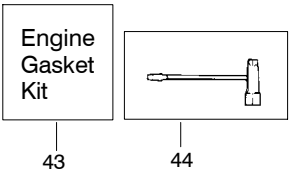

✓ = NEW PART NUMBER FOR THIS IPL ★ = REFER TO THE SERVICE REFERENCE INDICATED FOR MORE INFORMATION. (LOCATED AT END OF IPL)

TYPE 1

⚠ WARNING
All repairs, adjustments and maintenance not described in the Operator's Manual must be performed by qualified service personnel.

Ref.	Part No.	Description	Ref.	Part No.	Description	Ref.	Part No.	Description
1.	530016153	Screw	19.	530071889	Kit-Carb. Adaptor (Incl. # 20,38,41)	36.	530038729	Ring-Piston
2.	530039232	Module-Ignition	20.	530071894	Gasket-cyl. o-ring (kit)	37.	530057886	Insert-Right (gray)Cyl.
3.	530016432	Screw	21.	952030150	Accy-Spark Plug (RCJ-7Y)	38.	530071894	Seal-Adaptor (kit)
4.	530058661	Strap-Ground	22.	530071885	Kit-Cylinder (Incl. 29,37)	39.	530016426	Screw
5.	530057943	Assy-Wire Harness	23.	530058660	Clip-High Tension Lead	40.	530071894	Gasket-Carb. (kit)
6.	530055698	Reflector-Tape	24.	530071887	Kit-Muffler (Incl. 25,26,27,28)	41.	530057926	Tube-Intake
7.	530057872	Shield-Cylinder(Incl.1,6)	25.	530057942	Backplate-Muffler	42.	530016101	Nut-Carb.
8.	530016080	Screw	26.	530071894	Gasket-Muffler (kit)	43.	530071894	Kit-Gasket (Incl. 20,26,38,40)
9.	530057891	Lever-Ignition Switch	27.	530071886	Kit-Spark Arrestor	44.	530031135	Scrench
10.	530057908	Spring-Ignition Switch	28.	530016338	Bolt-Muffler			Not Shown
11.	530059399	Knob-Choke	29.	530057885	Insert-Left (black) Cyl.		545047515	Manual-Operator
12.	530059001	Cover-Air Filter	30.	530012537	Assy-Crankshaft/Rod Bolt		530059905	Decal-Warning
13.	530057869	Filter-Air	31.	530016417	Bolt			
14.	530016425	Screw	32.	530057941	Cap-Crankcase			
15.	530150029	Housing-Air Filter w/cable	33.	530056363	Assy-Bearing/Seal			
16.	---	Carburetor Zama W26	34.	530071882	Kit-Piston (Incl. 35,36)			
17.	530069247	Kit-Fuel Line (Small)	35.	530015697	Retainer-Piston Pin			
18.	530047721	Bulb-Purge "snap-in"						