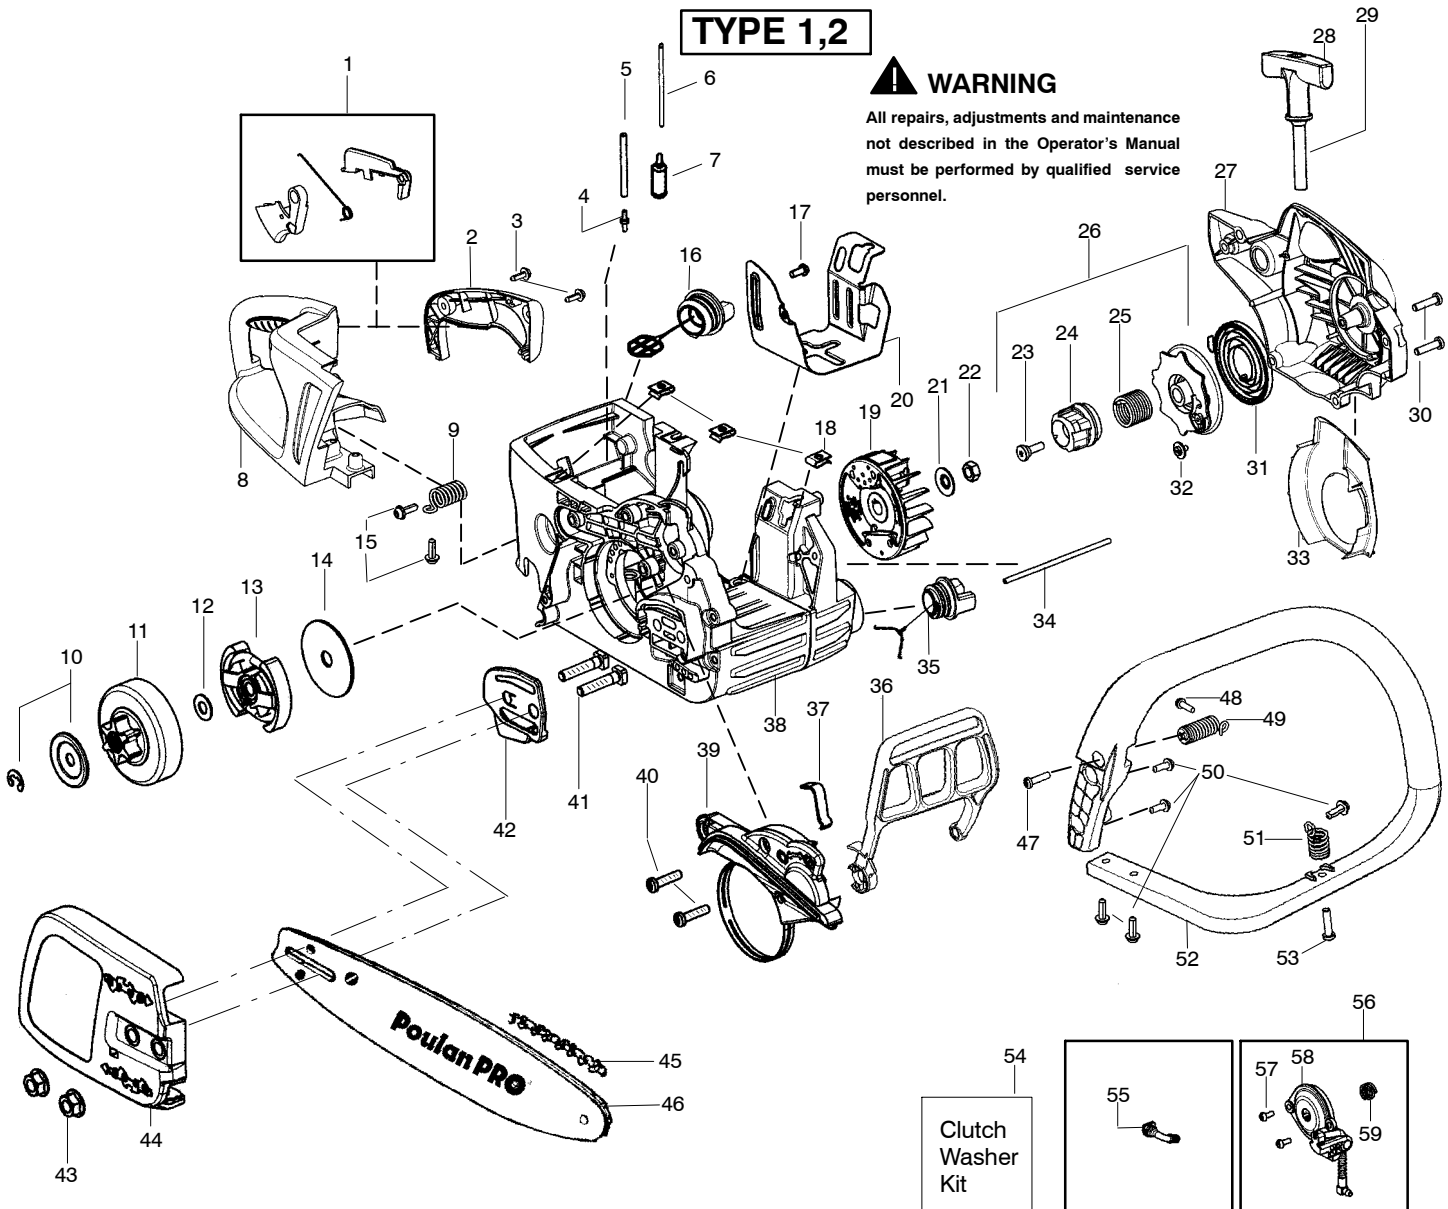

TYPE 1,2

WARNING
All repairs, adjustments and maintenance not described in the Operator's Manual must be performed by qualified service personnel.

Ref.	Part No.	Description	Ref.	Part No.	Description	Ref.	Part No.	Description
1.	530071927	Kit-Trigger/Lockout	24.	530059677	Starter Hub-EPS	44.	545012003	Assy-Clutch Cover
2.	545011903	Cover-Handle	25.	530021180	Spring-EPS	45.	952051211	Accy-16" Chain
3.	530016433	Screw	26.	530071881	Kit- EPS Starter Pulley (Incl. 23,24,25, 32)	46.	952044942	Accy-16" Bar
4.	530023877	Fitting-Fuel line	27.	545011703	Assy-Clutch	47.	530016432	Screw
5.	530069216	Kit-Fuel Line (Large)	28.	530056402	Handle-Starter	48.	530016443	Screw
6.	530069247	Kit-Fuel Line (Small)	29.	530069232	Kit-Rope	49.	530059480	Assy-Rear Iso. Spring
7.	530095646	Assy-Fuel Pick Up	30.	530016432	Screw	50.	530015906	Screw
8.	545012103	Handle-Rear	31.	530042095	Spring-Starter	51.	530059479	Assy-Front Iso. Spring
9.	530059475	Spring-Rear Isolator	32.	530016080	Screw	52.	530057878	Handle-Front
10.	530071945	Kit-Clutch Washer	33.	530057868	Baffle	53.	530016432	Screw
11.	530057905	Assy-Clutch Drum 3/8"	34.	530058786	Assy-Oil Vent	54.	530071945	Kit-Clutch Washer (Incl. 10,12)
12.	530071945	Kit-Clutch Washer	35.	530057236	Assy-Oil Cap w/ret.	55.	530057924	Assy-Oil Pick Up
13.	530057907	Assy-Clutch	36.	530057880	Handguard	56.	530071891	Kit-Oil Pump (Incl. 57,58,59)
14.	530016419	Washer-Large Clutch	37.	530016416	Spring-Handguard	57.	530016064	Screw
15.	530015906	Screw	38.	545011803	Assy-Chassis (Incl. 4,5,6,7,9,15,16,17,18, 20,34,35,37,41,51,)	58.	530057931	Assy-Oil Pump
16.	530047192	Assy-Fuel Cap w/ret	39.	530071893	Kit-Chainbrake	59.	530037820	Gear-Worm
17.	530016064	Screw	40.	530016432	Screw			
18.	530015922	Nut-"U" type speed	41.	530016133	Bolt-Bar			
19.	530039231	Assy-Flywheel	42.	530057910	Plate-Bar			
20.	530057911	Shield-Heat	43.	530015917	Nut-Bar			
21.	530015127	Washer-Flywheel						
22.	530016134	Nut-Flywheel						
23.	530021179	Screw-Shoulder						

✓ = NEW PART NUMBER FOR THIS IPL   ★ = REFER TO THE SERVICE REFERENCE INDICATED FOR MORE INFORMATION. (LOCATED AT END OF IPL)