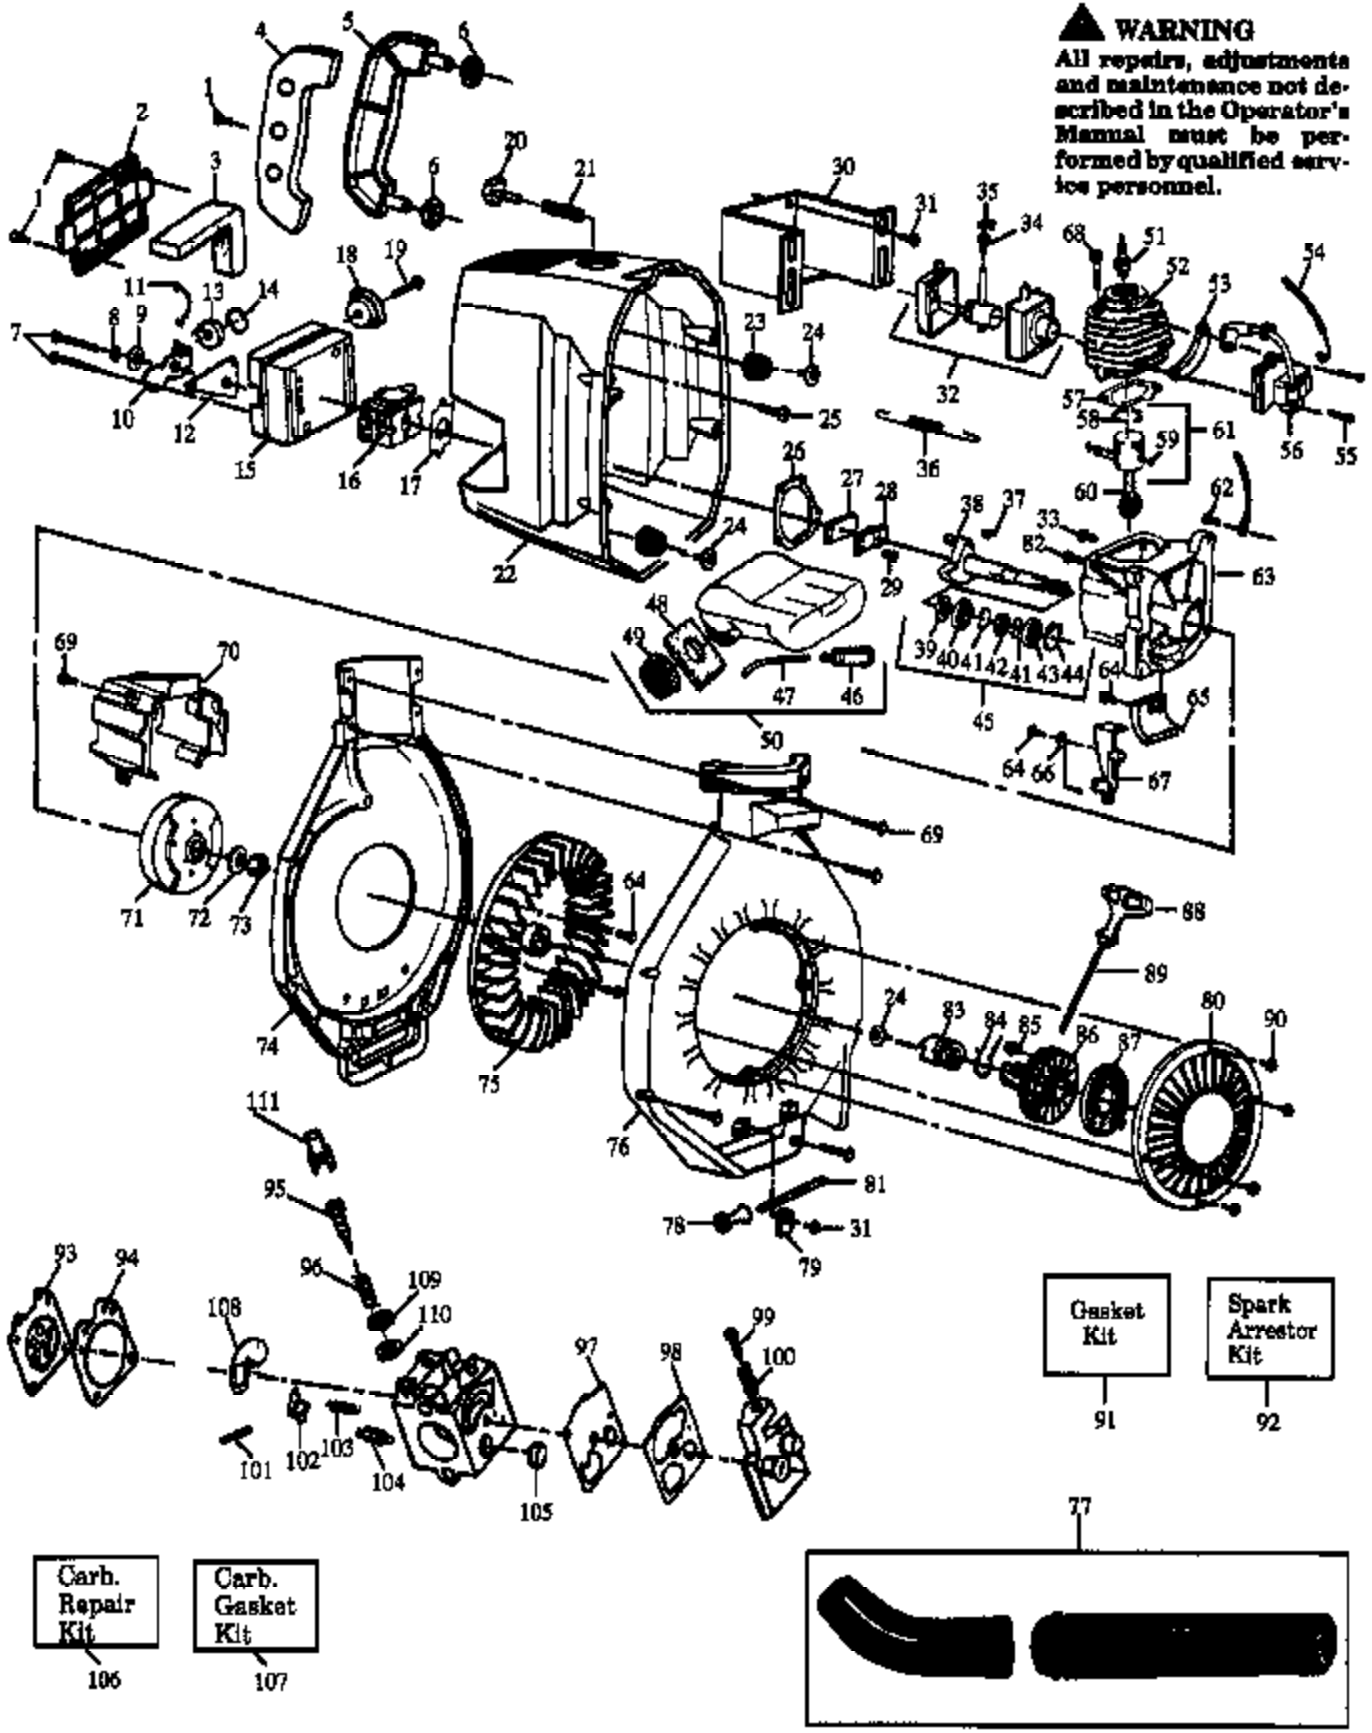

▲ WARNING

All repairs, adjustments and maintenance not described in the Operator's Manual must be performed by qualified service personnel.

Carb. Repair Kit
106

Carb. Gasket Kit
107

Gasket Kit
91

Spark Arrestor Kit
92

Ref #	Part Number	Qty	Description
1	530015635		Screw
2	530029593		Air Filter Cover
3	530029611		Air Filter
4	530029615		Handle Cover
5	530029614		Handle
6	530029608		Handle Isolator
7	530015887		Screw
8	530015852		Choke Spacer
9	530015254		Wave Washer
10	530029480		Choke Shutter
11	530029485		Throttle Wire
12	530029481		Choke Mtg. Plate
13	530029486		Wave Washer
14	530015147		Wave Washer (Knob)
15	530029592		Air Box
16	530035262		Type 1 (WA-207A)
16	530069637		Type 2 (WA-217, w/ Limiter Cap, # 111)
17	530019164		Carburetor Gasket
18	530029484		Throttle Knob
19	530015880		Screw
20	530029600		Button
21	530029607		Spring
22	530029591		Shroud
23	530029434		Spring
24	530015879		Screw
25	530015876		Screw
26	530019154		Gasket
27	530027593		Reed Valve
28	530029781		Reed Stop
29	530016064		Screw
30	530029597		Heat Shield
31	530015805		Screw
32	530069293		Muffler
33	530015771		Screw
34	530029227		Spark Arrestor Screen
35	530029228		Spark Arrestor Clamp
36	530029116		Muffler Spring
37	530015126		Key
38	530010945		Crankshaft Ass'y. See Service Ref. 1
40	530032103		Inner Bearing
41	530015787		Ring
42	530019158		Crankshaft Seal
43	530032102		Outer Bearing
44	530015789		Retaining Ring
45	530014004		Crankcase/Crankshaft Ass'y.
46	530014362		Fuel Pick-Up Ass'y.
47	530069247		Fuel Line Kit
48	530029602		Foam
49	530014347		Fuel Cap
50	530014267		Fuel Tank Ass'y.
51	952030078		Spark Plug (CJ-8Y)
52	530012244		Cylinder
53	530027525		Spacer
54	530029606		Leadwire Switch
55	530015776		Screw
56	530039137		Ignition Module

PP422 Gas Blow Page 2 of 4
BOWER ASS'Y