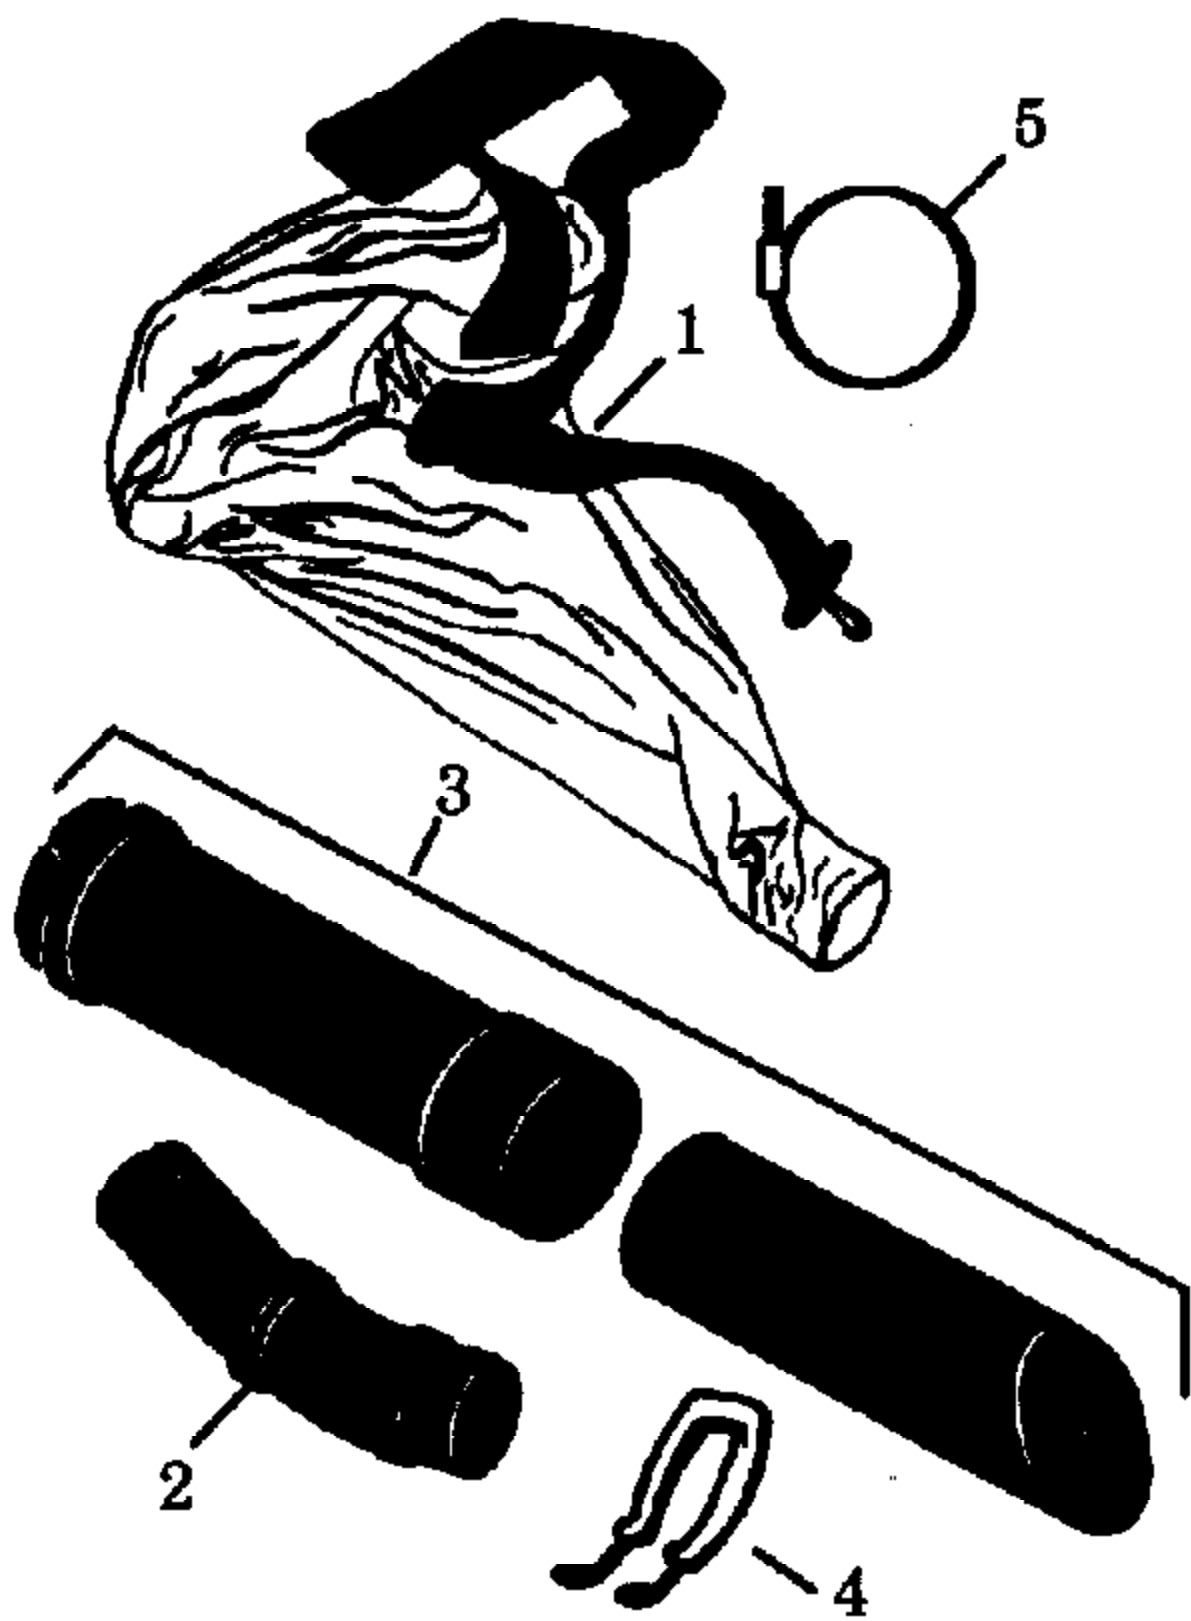

Ref #	Part Number	Qty	Description
1	530069272		Collection Bag W/Strap
2	530095117		Collection Bag Elbow Tube
3	530069270		Vacuum Tubes
4	530010850		Handle
5	530094230		Clamp

PP432 Gas Blower Page 8 of 8
VACUUM ATTACHMENT PAI