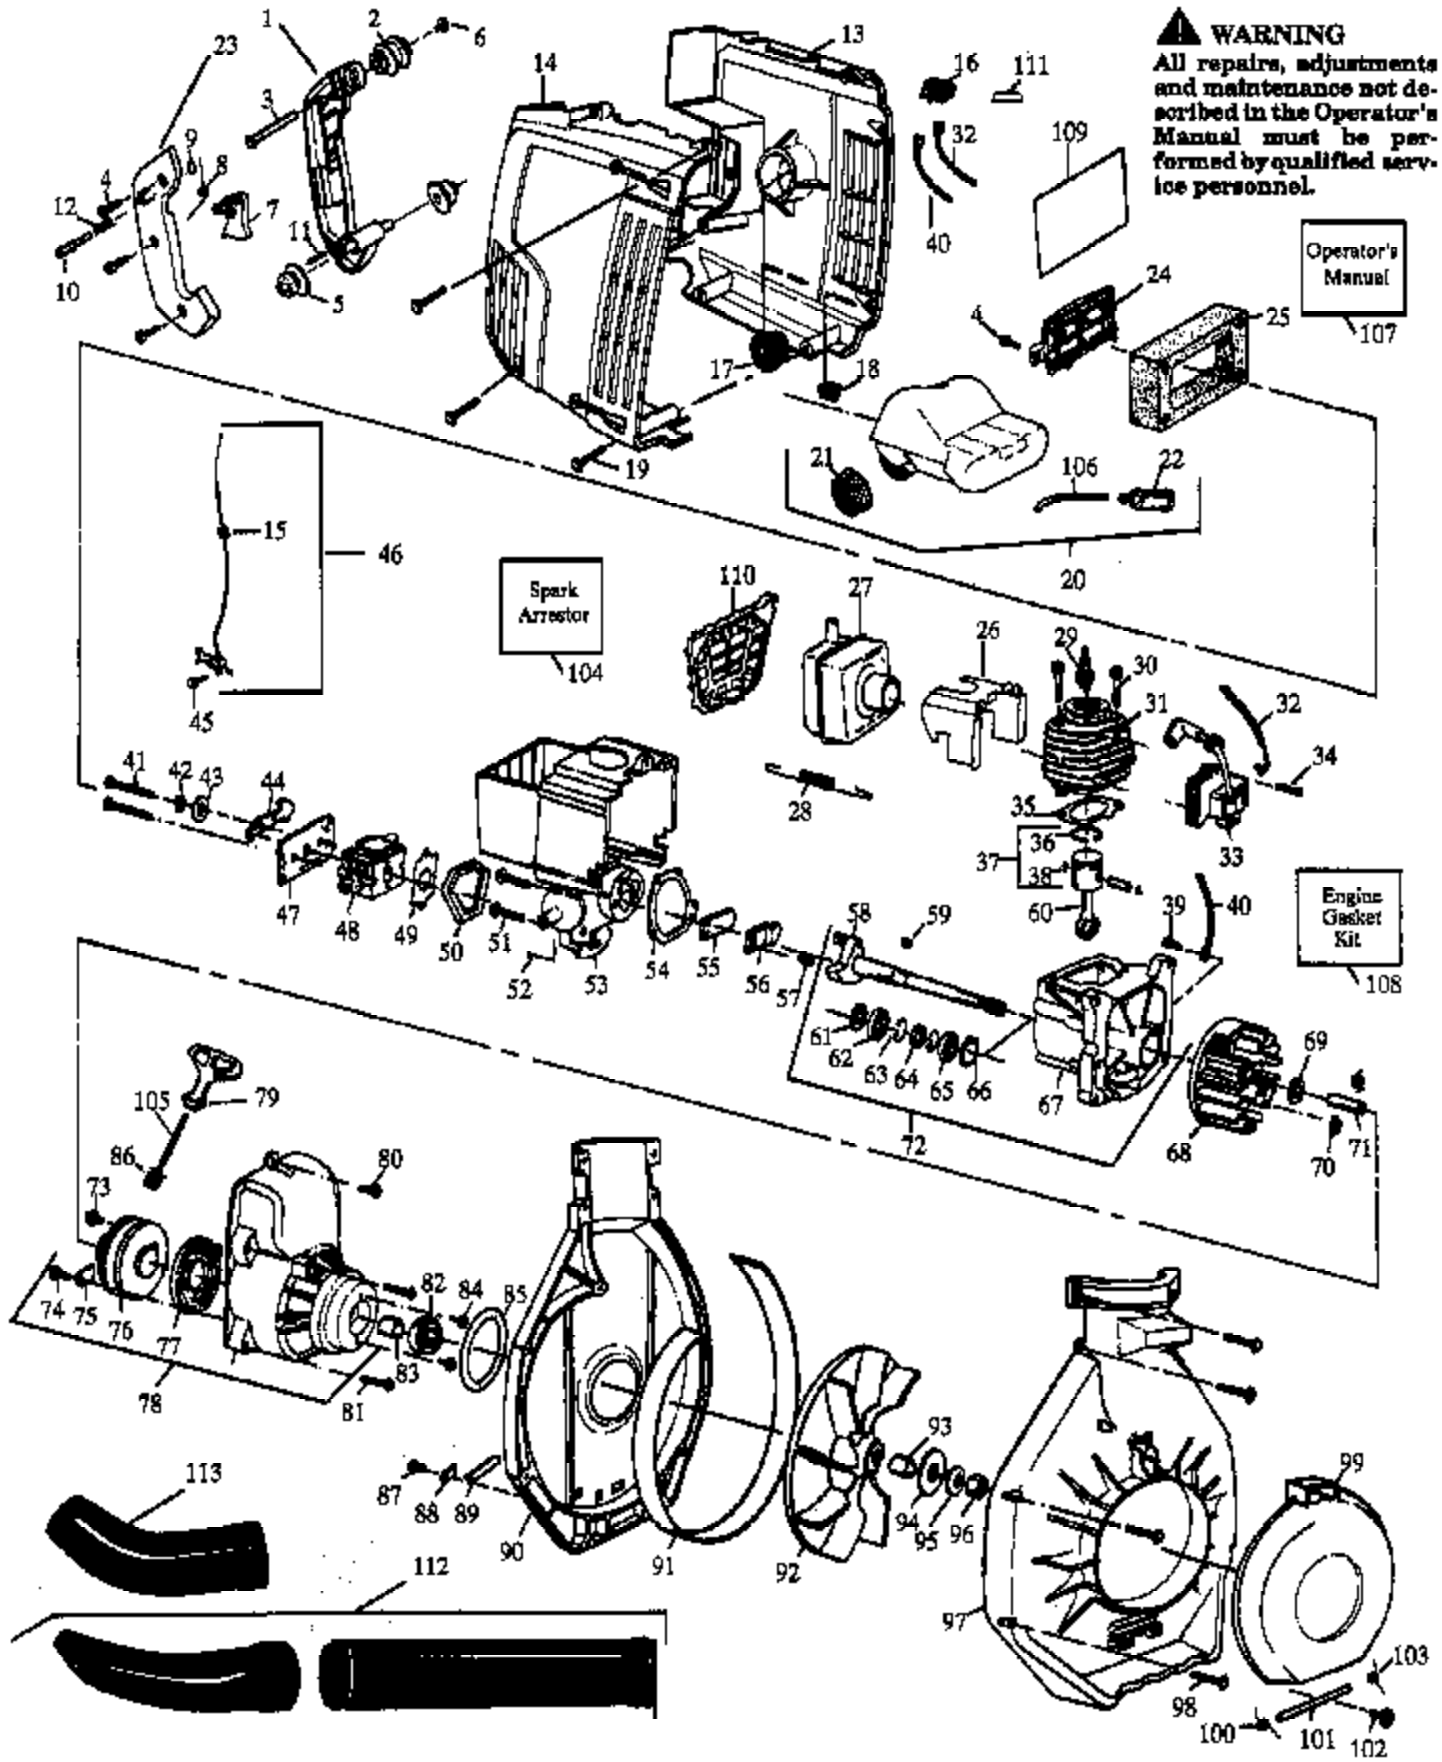

▲ WARNING
 All repairs, adjustments and maintenance not described in the Operator's Manual must be performed by qualified service personnel.

Ref #	Part Number	Qty	Description
1	530094712		Handle
2	530026994		Front Isolator
3	530029111		Spacer
4	530015635		Screw
5	530029130		Rear Isolator
6	530015813		Screw
7	530029072		Trigger
8	530027597		Spring
9	530015702		"C" Clip
10	530029117		Throttle Lock Button
11	530015840		Pin
12	530024772		Spring
13	530029275	PP432 Gas Blow Page 2 of 8	Shoulder
14	530037144	BLOWER ASSEMBLY	Shoulder Right
15	530019168		Grommet
16	530069292		Switch
17	530029129		Isolator
18	530029295		Isolator
19	530015814		Screw
20	530014162		Fuel Tank Ass'y. (Incl. 21, 22 & 106)
21	530014347		Fuel Cap (Incl. O'Ring)
22	530014362		Fuel Pick-up Ass'y.
23	530014160		Handle Cover Ass'y. (Incl. 9, 10 & 12)
24	530029286		Cover
25	530029112		Air Filter
26	530029404		Air Baffle
27	530069293		Muffler
28	530029116		Spring
29	952030078		Spark Plug
30	530015239		Screw
31	530012238		Cylinder
32	530029425		Lead Wire
33	530039137		Ignition Module
34	530015816		Screw
35	530019178		Gasket
36	530025875		Piston Ring
37	530069277		Piston Kit (Incl. 36,38,& Pin)
38	530015162		Retainer
39	530015306		Screw
40	530029426		Ground Wire
41	530015849		Screw
42	530015254		Wave Washer
43	530015852		Spacer
44	530029114		Choke Shutter
45	530015775		Screw
46	530037492		Cable Assembly (Incl. 15 & 109)
47	530029115		Plate
48	530035263		Type 1 (WT 141)
48	530069644		Type 2 (WT 141A w/ Limiter Cap)
49	530019164		Gasket
50	530019165		Seal
51	530015771		Screw
52	530029113		Ground Wire
53	530029070		Reed Block
54	530019166		Gasket
55	530027593		Reed Valve