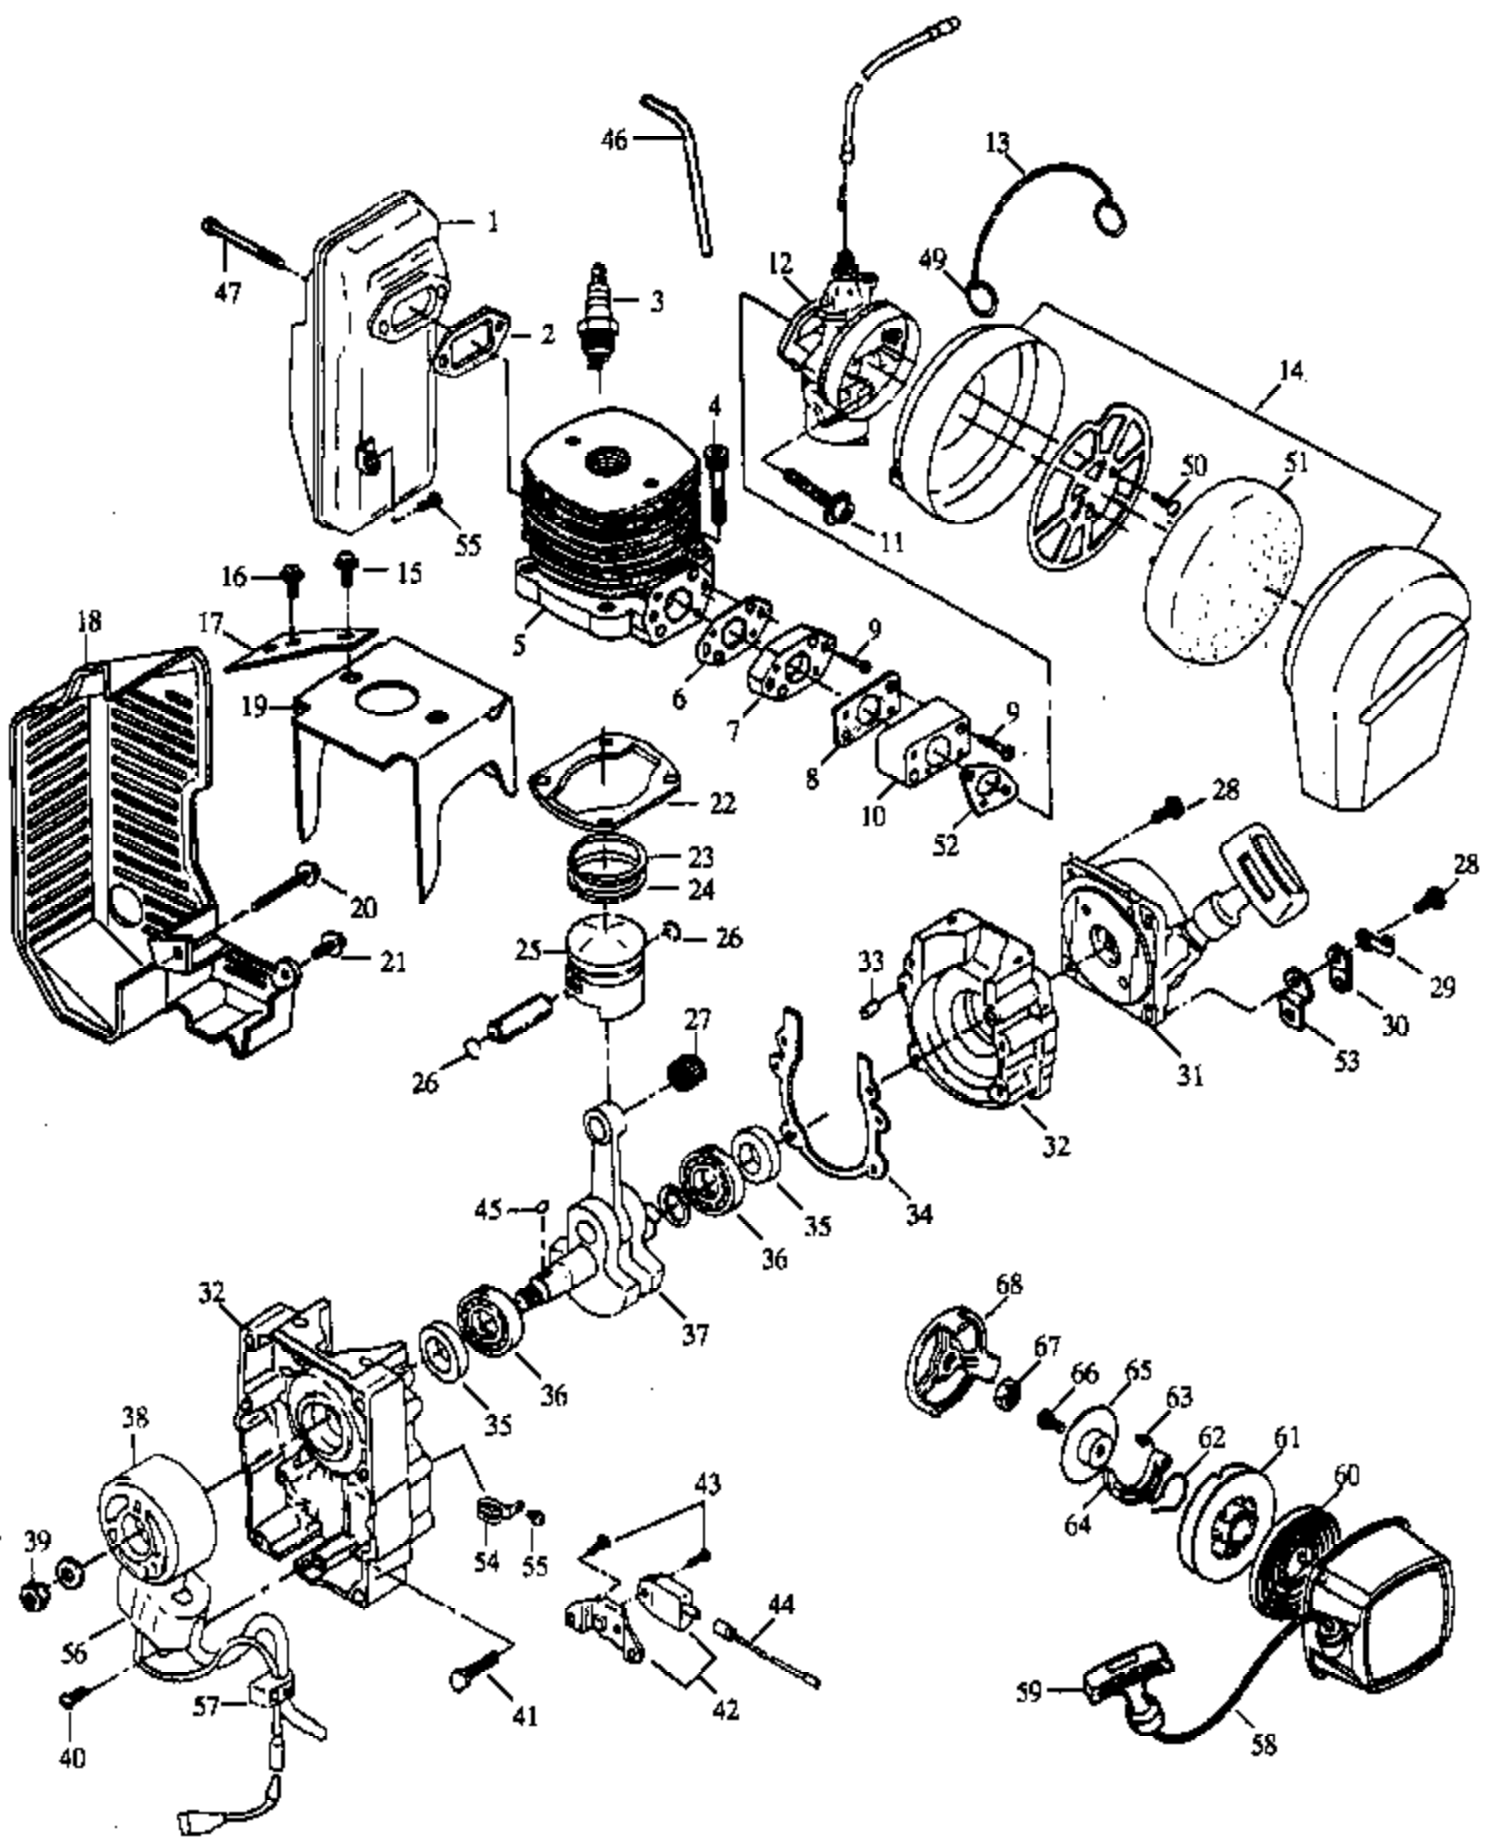

Ref #	Part Number	Qty	Description
1	530089287		Muffler Ass'y.
2	530089286		Muffler Gasket
3	530089246		Spark Plug
4	530089335		Bolt
5	530089237		Cylinder
6	530089259		Carburetor Gasket
7	530089258		Flange
8	530089257		Insulator Gasket
9	530089339		Screw & Washer
10	530089256		Insulator
11	530089340		Screw & Washer
12	530089253		Carburetor
13	530089285	PP440 Gas Blower POWER UNIT	Spring
14	530089281		Air Cleaner Ass'y.
15	530089348		Screw & Washer
16	530089333		Screw & Washer
17	530089288		Bracket
18	530089289		Muffler Cover
19	530089236		Cylinder Cover
20	530089351		Screw
21	530089352		Screw & Washer
22	530089238		Cylinder Gasket
23	530089239		Ring Top
24	530089240		Ring Top
25	530089242		Piston Ass'y.
26	530089241		Piston Pin Clip
27	530089244		Bearing Needle
28	530089354		Screw & Washer
29	530089293		Clamp
30	530089290		Bracket
31	530089294		Starter Recoil
32	530089357		Crankcase Ass'y.
33	530089231		Pin Dowel
34	530089235		Crankcase Gasket
35	530089232		Oil Seal
36	530089234		Ball Bearing
37	530089245		Crankshaft Ass'y.
38	530089247		Rotor
39	530089336		Nut
40	530089338		Bolt & Washer
41	530089331		Screw & Washer
42	530089249		Transister Unit
43	530089337		Screw & Washer
44	530089250		Lead Wire
45	530089243		Woodruff Key
46	530089254		Fuel Tube
47	530089334		Bolt
49	530089283		Spring
50	530089345		Screw & Washer
51	530089284		Element Cleaner
52	530089255		Carburetor Gasket
53	530089291		Bracket
54	530089233		Clamp
55	530089332		Screw & Washer
56	530089248		Ignition Coil
57	530089252		Grommet