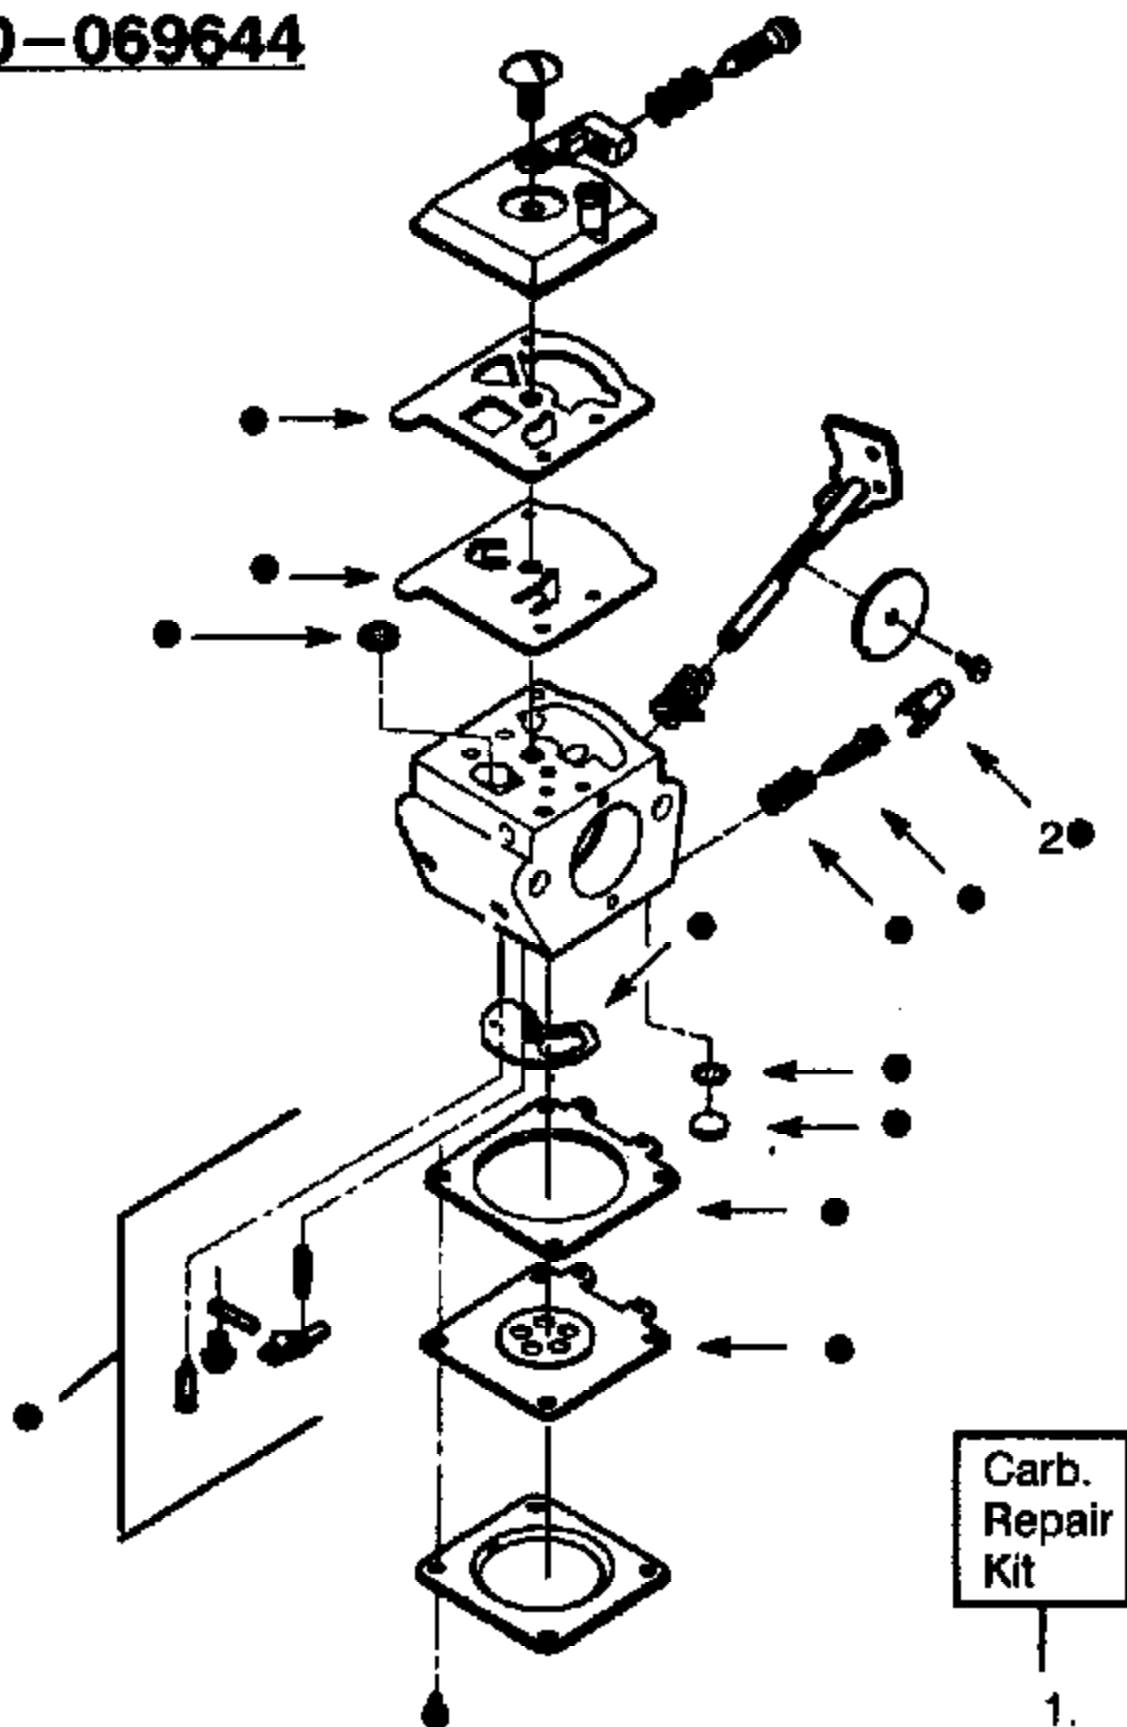

WT-141A

#530-069644

Ref #	Part Number	Qty	Description
1	530069725		Carburetor Repair Kit (DOT Indicates Contents on illus.)
2	530038403		Limiter Cap

PP452 Gas Blower Page 5 of 7
CARBURETOR WT-141A