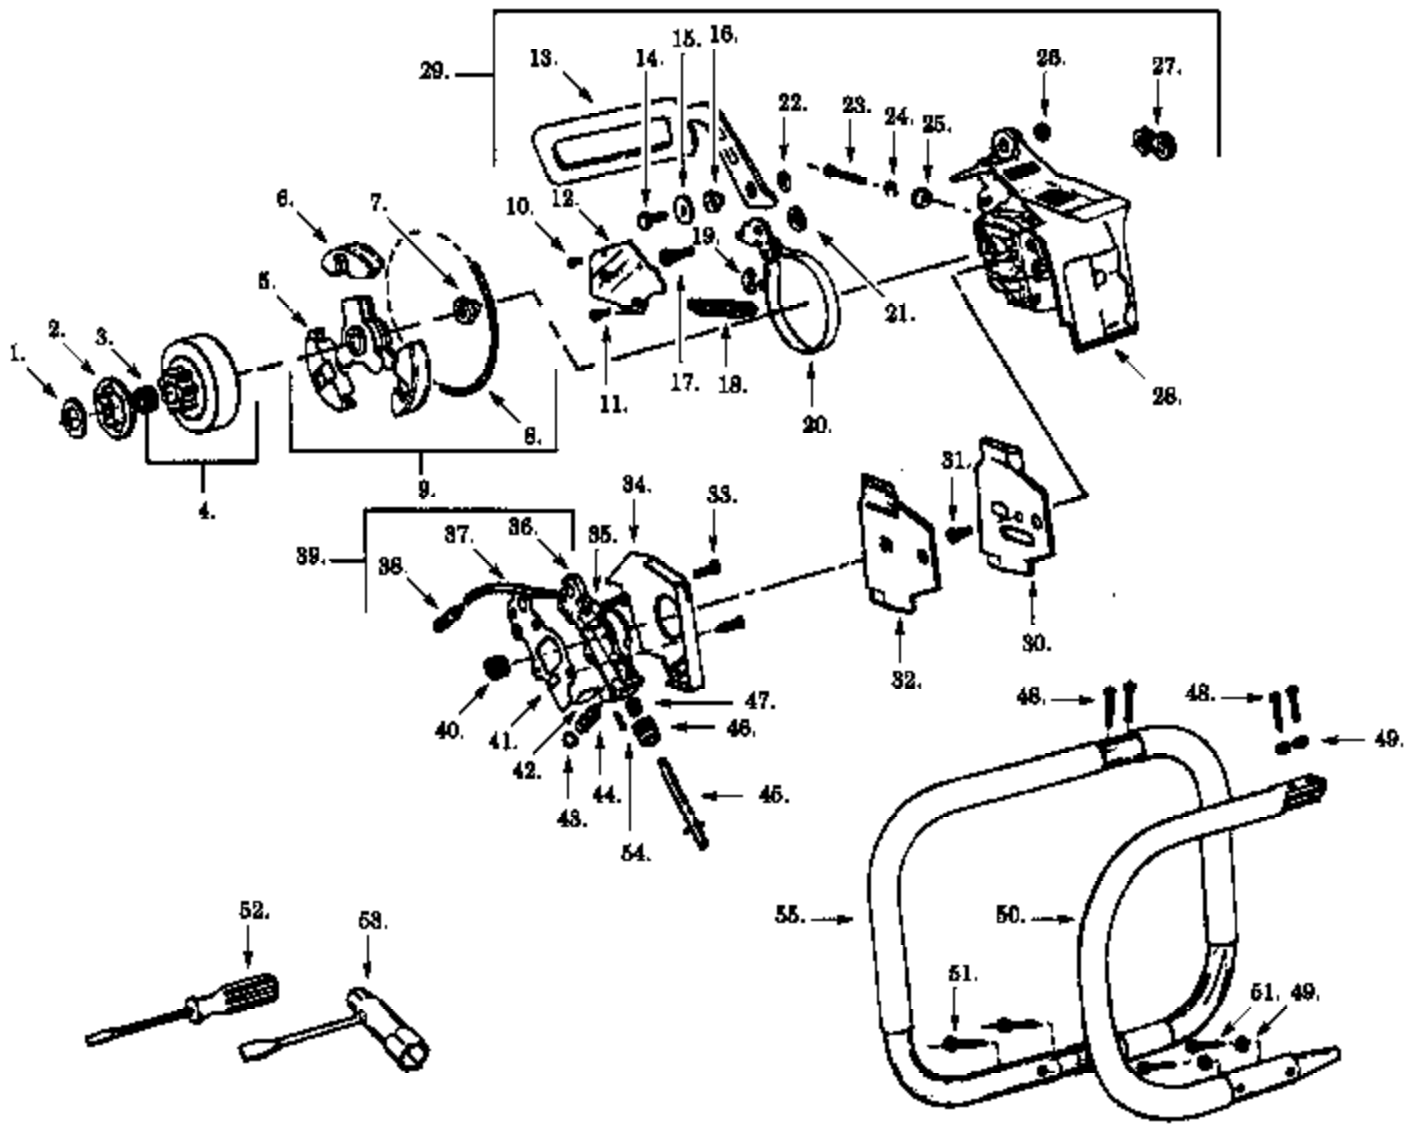

Ref #	Part Number	Qty	Description
1	507430751		Screw
2	507433509		Cover
3	507433526		Gasket Set (Inc. 4,20,21,26)
4	507433526		Gasket Set
5	507433525		Repair Kit
6	506028301		Washer
7	507433771		Clip
8	507433511		Throttle Valve
9	507433517		Screw
10	507430749		Choke Shutter
11	503117101		Ball
12	503117701		Spring
13	503117001		PP455 Gas Valve Included in Carburetor Kwik Repair Kit.
14	507430757		CARBURETOR Pin Included in Carburetor Kwik Repair Kit.
15	507430764		Screw Included in Carburetor Kwik Repair Kit.
16	505316734		Lever Included in Carburetor Kwik Repair Kit.
17	503117601		Spring Included in Carburetor Kwik Repair Kit.
18	503108701		Screw
19	505316702		Cover
20	507433526		Gasket Set
21	507433526		Gasket Set
22	507433525		Repair Kit Included in Carburetor Kwik Repair Kit.
23	507433525		Repair Kit Included in Carburetor Kwik Repair Kit.
24	507433525		Repair Kit Included in Carburetor Kwik Repair Kit.
25	507433524		Washer
26	507433526		Gasket Set
27	507433520		Spring
28	507433739		Plug Cover
29	504210050		Spring
30	507433522		Hi Speed Needle
31	507433521		Idle Needle
32	507433518		Screw
33	507433512		Shaft Ass'y.-Choke
34	507433510		Shaft Ass'y.-Throttle
35	502103101		Bushing
36	507433519		Spring