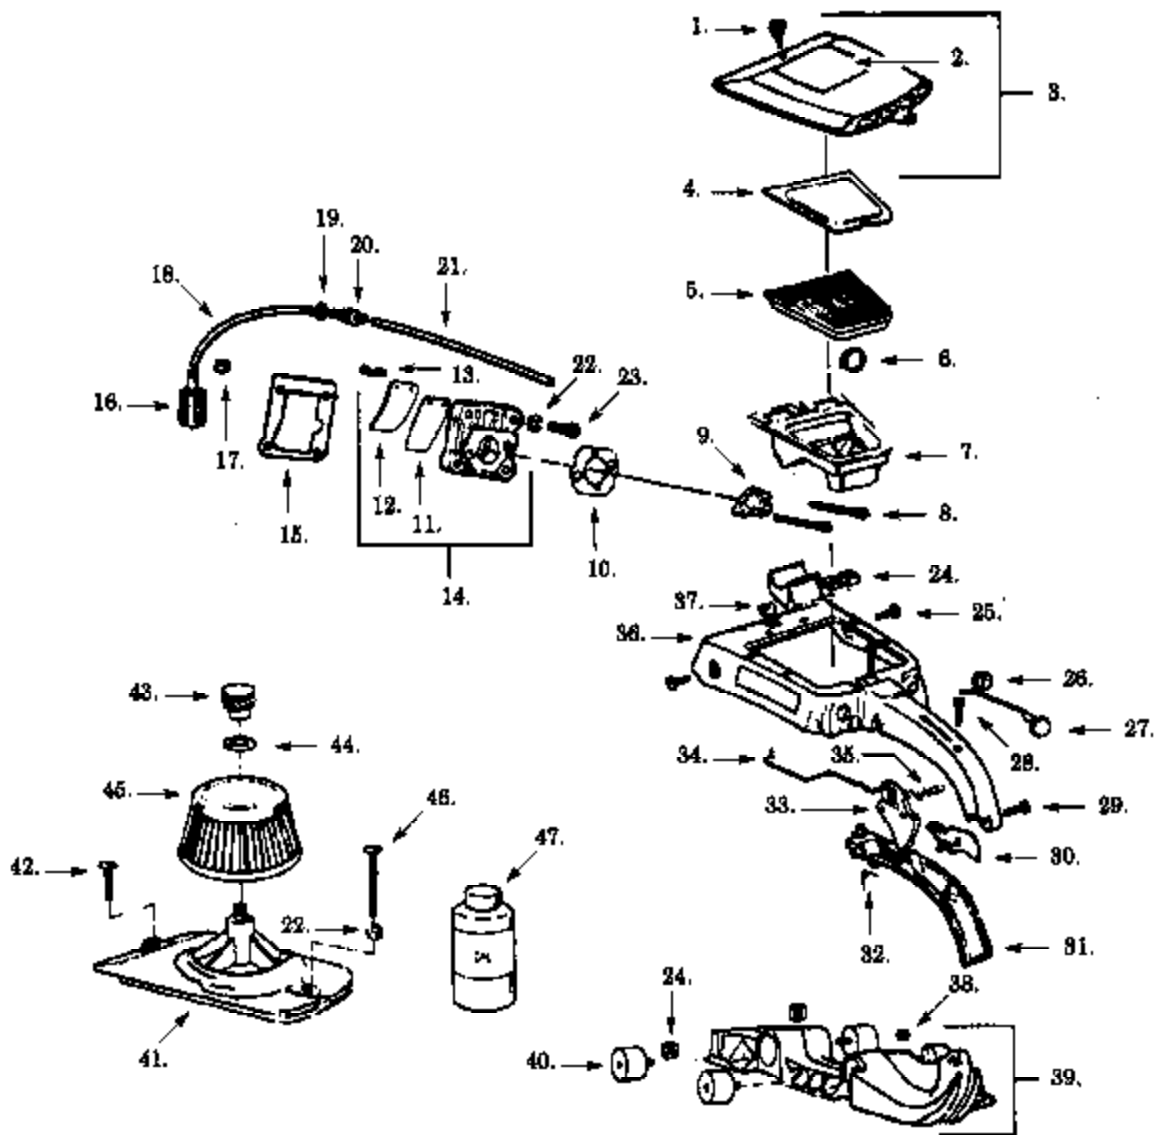

Ref #	Part Number	Qty	Description
1	507432817		Top Cover Knob
2	5074337248		Top Cover Decal
3	50747629618		Top Cover Ass'y. Complete (Incl.1&2)
4	507475289		Air Filter (F)
5	507433321		Air Filter (H)
6	507432100		Clamp
7	507432734		Air Box Boot
8	507431657		Screw
9	507432911		Blow Back Tube
10	507432843		Gasket
11	507433023		Reed Valve
12	507432192		Reed Back Plate
13	507432523		Reed Screw
14	507476215		Reed Valve Ass'y. (Incl. 11-13)
15	507430191		Gasket
16	507476465		Fuel Filter Ass'y.
17	501606801		Speed Clip
18	507431534		Fuel Hose
19	507431271		Washer
20	507431268		Connector
21	507431537		Fuel Hose
22	507431688		Washer
23	507431653		Screw
24	507431655		Nut
25	507432634		Screw
26	507429650		Grommet
27	50743020219		Choke Knob & Wire Ass'y.
28	507431705		Screw
29	507430887		Screw
30	507430840		Throttle
31	507476502		Lower Grip Ass'y.
32	507431092		Spring
33	5074303271		Throttle Trigger
34	507430830		Throttle Link
35	507430399		Throttle Pin
36	5074311748		Top Frame
37	507430203		Nut
38	507431645		Nut
39	507476512		Bottom Frame & Nut Ass'y. (Incl.38)
40	507430197		Isolator
41	507476463		Filter Base Ass'y.
42	507433468		Screw
43	507433470		Knob
44	507433576		Washer
45	507476468		Filter Element
46	507433469		Screw
47	507433471		Oil

PP455 Gas Saw Page 10 of 14

FUEL ASSEMBLY