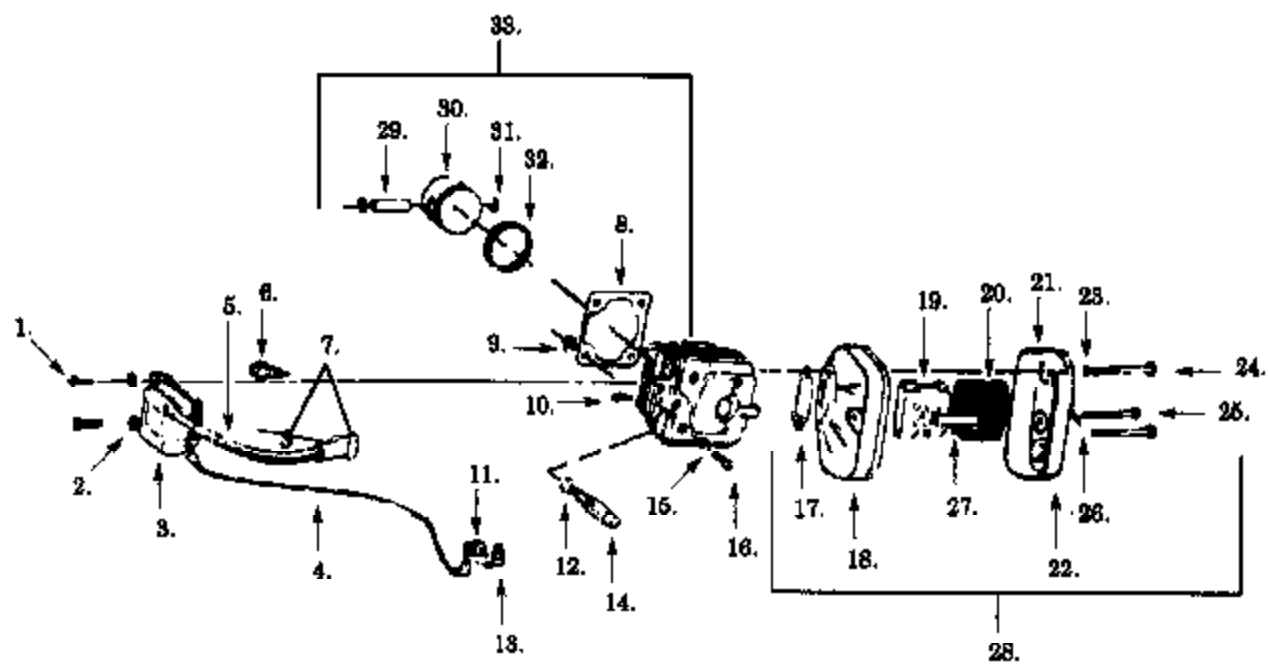

Ref #	Part Number	Qty	Description
1	507431705		Screw
2	507431640		Washer
3	507476339		Module & Switch Wire Ass'y.
4	507433248		Switch Wire
5	507430694		Sleeve
6	507433562		Spark Plug
7	507476096		Spark Plug Boot & Clip
8	507433473		Cylinder Base Gasket
9	507431655		Nut
10	507429928		Screw
11	507475623		Grounding Switch
12	507432302		Washer
13	530024858	PP455 Gas Saw Page 14 of 14	Switch Plate
14	507475356	INTERNAL POWER UNIT	Decompression Valve
15	507431706		Washer
16	507431691		Screw
17	507430684		Muffler Gasket
18	5074759848		Muffler Body
19	507433096		Muffler Channel
20	507433104		Muffler Screen
21	5074764298		Muffler Cover Ass'y.
22	5074761068		Heat Shield Ass'y.
23	507431686		Lockwasher
24	507430992		Screw
25	507430993		Screw
26	507431683		Lockwasher
27	507430835		Spacer
28	5074760748		Muffler Ass'y. (Incl. 17-27)
29	507433475		Wrist Pin
30	507476558		Piston & Rings
31	507433476		Retainer
32	507476508		Piston Ring Set
33	507476507		Cylinder & Piston Kit