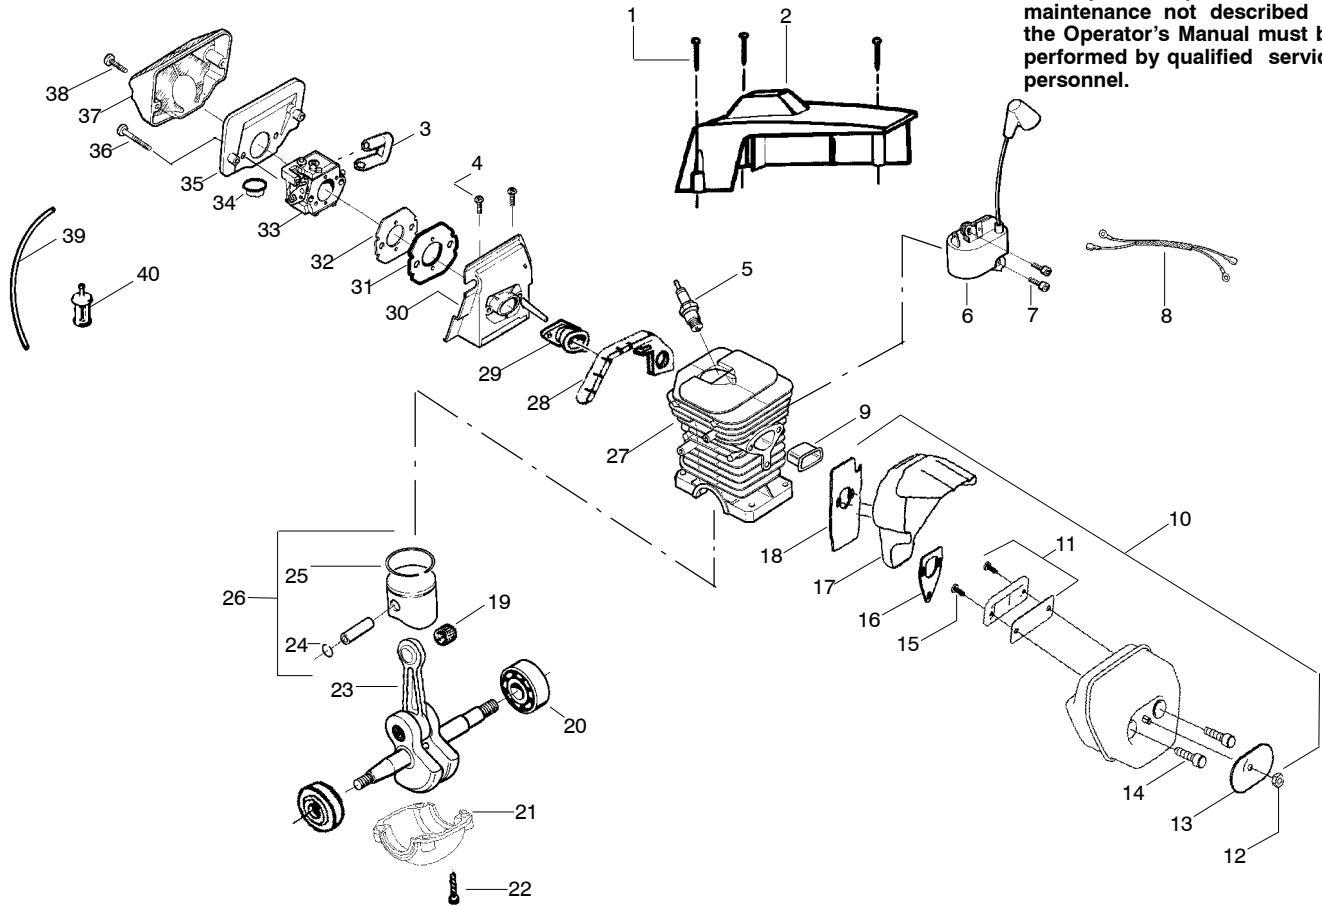

WARNING

All repairs, adjustments and maintenance not described in the Operator's Manual must be performed by qualified service personnel.

Ref.	Part No.	Description	Ref.	Part No.	Description
1.	530016154	Screw	25.	530037380	Ring-Piston
2.	530069716	Kit-Cylinder Shield	26.	530069548	Kit-Piston (Incl. 19,24,25)
3.	530035583	Grommet -Carb.	27.	530071490	Assy-Cyl/Crankcase (Incl.#21)
4.	530015814	Screw	28.	530019251	Seal-Super Clean
5.	952030150	Spark Plug (RCJ-7Y)	29.	530035581	Intake Boot
6.	530039239	Module-Ignition	30.	530053396	Adapter-Carb.
7.	545003902	Screw	31.	530037872	Intake Plate-Carb
8.	530037467	Assy-Switch Wire	32.	530019172	Gasket-Carb.
9.	530037652	Insulator-Heat	33.	530071693	Kit-Carburetor (WT-657)
10.	530071495	Kit-Muffler (Incl.11,13,14,15,16,17,18)	34.	530036792	Isolator
11.	530071497	Kit-Spark Arrestor (Incl.# 15)	35.	530059738	Filter-Air (Bottom)
12.	530016359	Nut-Brass	36.	530015970	Screw
13.	530056061	Cover-Bolt	37.	545057701	Filter-Air (Top)
14.	530016338	Bolt-Muffler	38.	530015899	Screw
15.	530016351	Screw-Spark Screen	39.	530069247	Kit-Fuel Line (Small)
16.	530055128	Gasket-Muffler	40.	530095646	Assy-Fuel Pick-up
17.	530055765	Assy-Muffler Backplate			
18.	530055402	Backplate - Alum.			
19.	530032117	Bearing-Piston Pin			
20.	530056363	Assy-Bearing & Seal			
21.	530049794	Cap-Crankcase			
22.	530015897	Screw			
23.	530029794	Assy-C'shaft & Rod			
24.	530015697	Retainer-Piston Pin			
				Not Shown	
				545097770	Manual

✓ = NEW PART NUMBER FOR THIS IPL   * = REFER TO THE SERVICE REFERENCE INDICATED FOR MORE INFORMATION. (LOCATED AT END OF IPL)
● = THESE PARTS ARE ILLUSTRATED FOR CLARITY. ORDER COMPLETE ASSEMBLY.