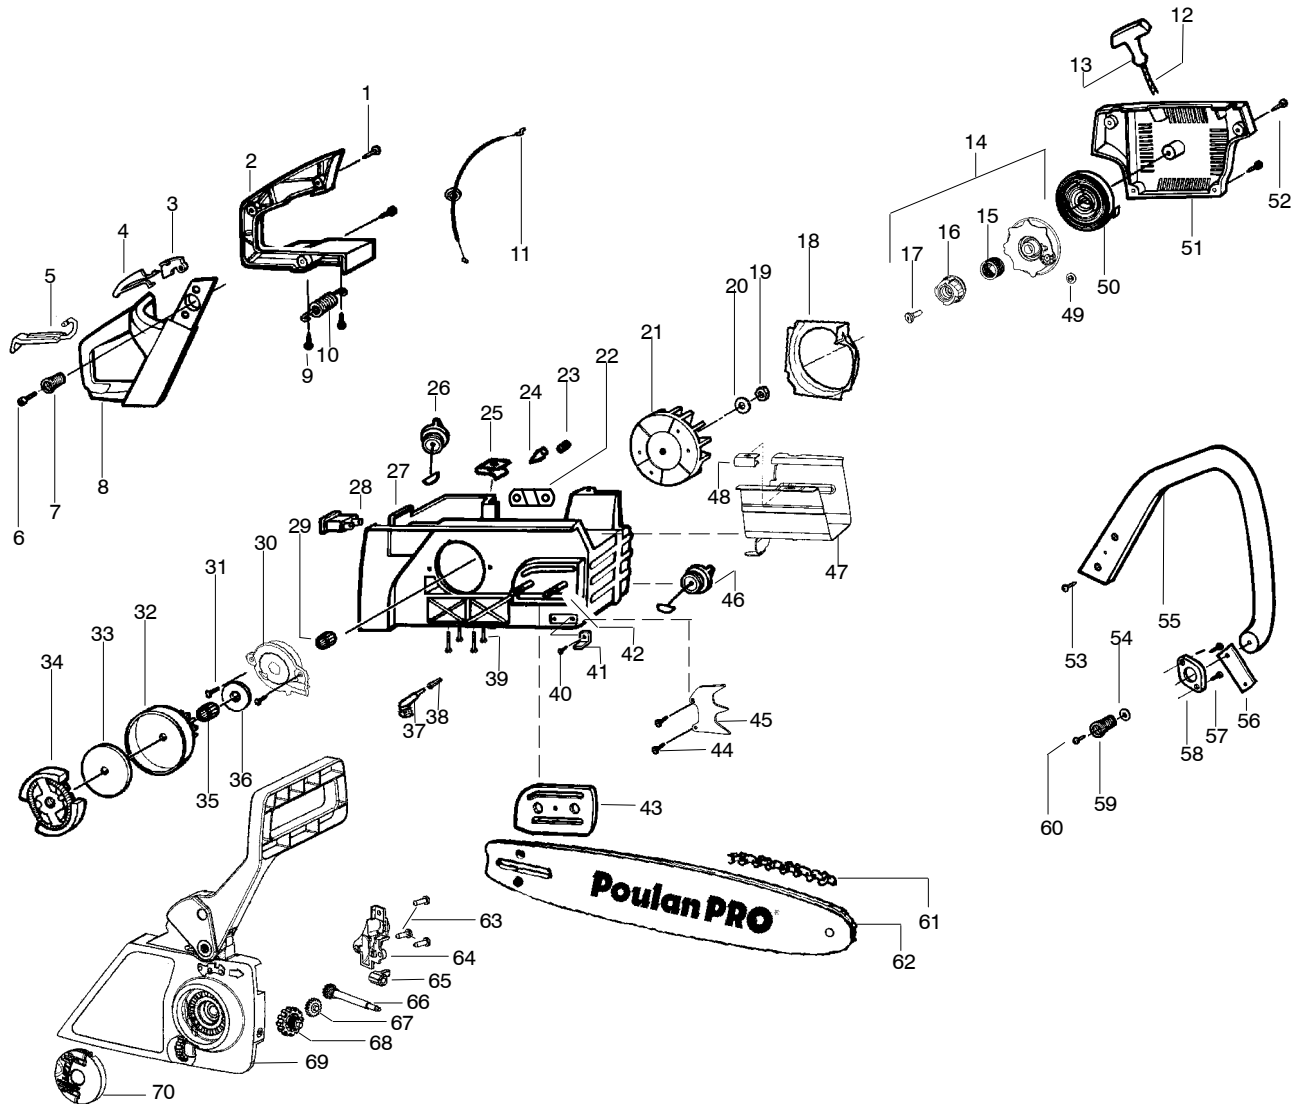

✓ = NEW PART NUMBER FOR THIS IPL * = REFER TO THE SERVICE REFERENCE INDICATED FOR MORE INFORMATION. (LOCATED AT END OF IPL)
 ● = THESE PARTS ARE ILLUSTRATED FOR CLARITY. ORDER COMPLETE ASSEMBLY.

Ref.	Part No.	Description	Ref.	Part No.	Description	Ref.	Part No.	Description
1.	530015957	Screw	26.	530010845	Assy-Fuel Cap	49.	530016080	Screw
2.	530071272	Cover-Handle (kit)	27.	530037551	Assy-Chassis (Incl. 22,23,24,26,42,46)	50.	530042095	Spring-Recoil
3.	530036097	Trigger-Throttle				51.	545008803	Housing-Fan
4.	530036098	Lockout-Throttle				52.	530015892	Screw
5.	530053443	Lever-Choke	28.	530069572	Kit-Switch	53.	530015814	Screw
6.	530015937	Screw	29.	530029833	Worm-Oil Pump	54.	530015158	Washer
7.	530038985	Spring-Isolator	30.	530014410	Assy.-Oil Pump	55.	530038327	Handle-Front
8.	530071272	Handle-Rear (kit)	31.	530015896	Screw	56.	530036113	Front Strap-AV
9.	530015906	Screw	32.	530069342	Kit-Clutch Drum (Incl. #35)	57.	530015775	Screw-Plate
10.	530038986	Spring-Isolator	33.	530015611	Washer-Clutch	58.	530036101	Plate-Isolator
11.	530038471	Assy-Throttle Cable (Incl. Grommet)	34.	530014949	Assy-Clutch	59.	530038985	Spring-Isolator
12.	530069232	Kit-Rope	35.	530032119	Bearing-Clutch	60.	530015984	Screw
13.	530056422	Handle-Starter	36.	530015907	Washer-Thrust	61.	952051310	Chain"- 20"
14.	530071966	Kit-Starter EPS (Incl. 15,16,17,49)	37.	545047801	Pickup-Oil	62.	545049001	Bar -20"
15.	530021180	Spring EPS	38.	530056533	Filter-Oil	63.	530016064	Screw
16.	530059677	Hub-Starter EPS	39.	530016037	Screw	64.	545051201	Cover-Gear
17.	530021179	Screw-Shoulder	40.	530015814	Screw	65.	545060501	Pin-Bar Adjust
18.	530047667	Plate-Baffle Fan	41.	530029850	Chain Catcher	66.	545060401	Screw-Adjuster
19.	530016134	Nut-Flywheel	42.	530015877	Bar Bolt	67.	545060201	Gear-Idler
20.	530015127	Washer-Flywheel	43.	530047855	Bar Plate	68.	545090501	Wheel-Gear Adjust
21.	530059637	Assy-Flywheel	44.	530016439	Screw	69.	545097303	Assy-ChainBrake
22.	530036043	Plate-Support (Bar Stud)	45.	530014381	Kit-Spike Assy(incl#44)	70.	545060102	Assy-Knob
23.	530029868	Plug-Vent	46.	530057236	Assy-Oil Cap			
24.	530026119	Valve-Check	47.	530055406	Shield-Heat			
25.	530015922	Nut-Speed	48.	530055322	Clip-"U"			