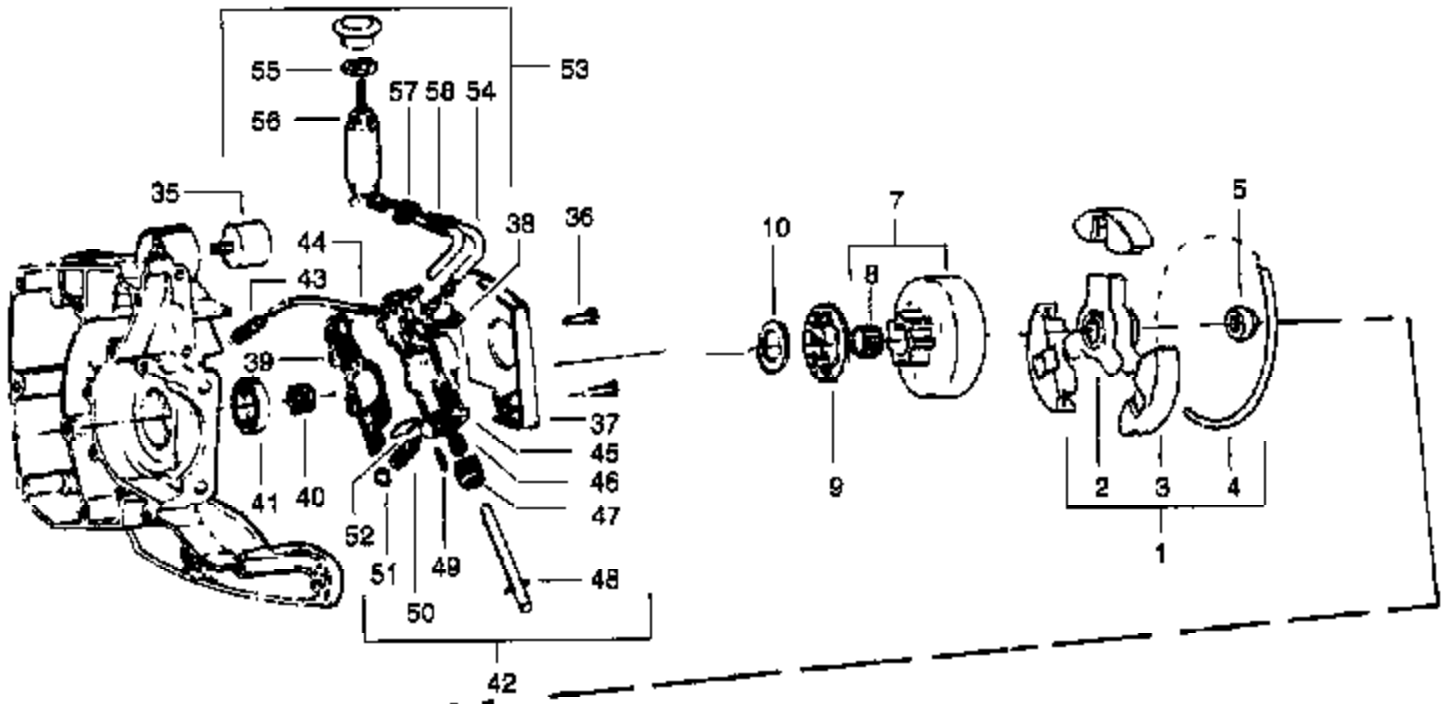

PP655 Gas Saw Page 2 of 14
 CARBURETOR ASSEMBLY

Ref #	Part Number	Qty	Description
1	507475976		Clutch Ass'y. (incl. 2-4)
2	507433133		Clutch Driver
3	507433102		Clutch Shoe
4	507431200		Clutch Spring
5	507430800		Nut
6	507433036		Strut Nut
7	507475081		Clutch Drum & Bearing
8	530032049		Bearing
9	952004746		Rim Segment 3/8 7T
9	507429957		Rim Segment 404 7T
10	507430848		Thrust Washer
11	5074765721		Brake Ass'y. (Incl. 13-31)
12	5074762761		Clutch Cover & Tensioner
13	507425672		Pin
14	507431636		Retaining Ring
15	507432613		Screw
16	507433109		Outer Guide Plate
17	507429266		Terminal Screw
18	507433185		Spring
19	507476284		Cam/Band Ass'y.
20	507431038		Locking Plate
21	50747648618		Kickback Guard Ass'y.
22	507476583		Cover Ass'y.
23	507431036		Bolt
24	507431716		Screw
25	507430930		Washer
26	507433529		Bushing
27	507433532		Washer
28	507430878		Washer
29	507431675		Screw
30	507431673		Screw
31	530015515		Nut
32	507432686		Inner Guide Plate
33	507476072		Bucking Spur (Incl.screws, washers, 2 spurs) Northeast Style
33	507476079		Bucking Spur (Incl.screws, washers, 2 spurs) Smaller Style
34	507433712		Side Decal
35	507430197		Shock Absorber
36	507431642		Screw
37	507433538		Dirt Shield
38	507431669		Screw
39	507433539		Gasket
40	507430231		Wire Worm
41	507428746		Seal
42	507476505		Oil Pump Ass'y. w/ Manual Override (Incl. 43, 44, 46,47,49-52)
43	507430640		Inlet Tube
44	507476504		Oil Pump Body
45	507431221		Plunger Spring
46	507430880		Oil Pump Gear
47	507474932		Plunger Ass'y.
48	507431699		Roll Pin
49	507433242		Adj. Screw
50	507431359		O-Ring
51	507430229		Oil Pump Seal

PP655 Gas Saw Page 4 of 11
 CLUTCH, OIL PUMP & SPUF

Ref #	Part Number	Qty	Description
52	507475499		Oil Pump Ass'y. (Incl. 54-58)
53	507432317		Sleeve
54	507432303		Nut
55	507476369		Manual Oil Pump
56	501606801		Speed Clip
57	507432296		Oil Hose