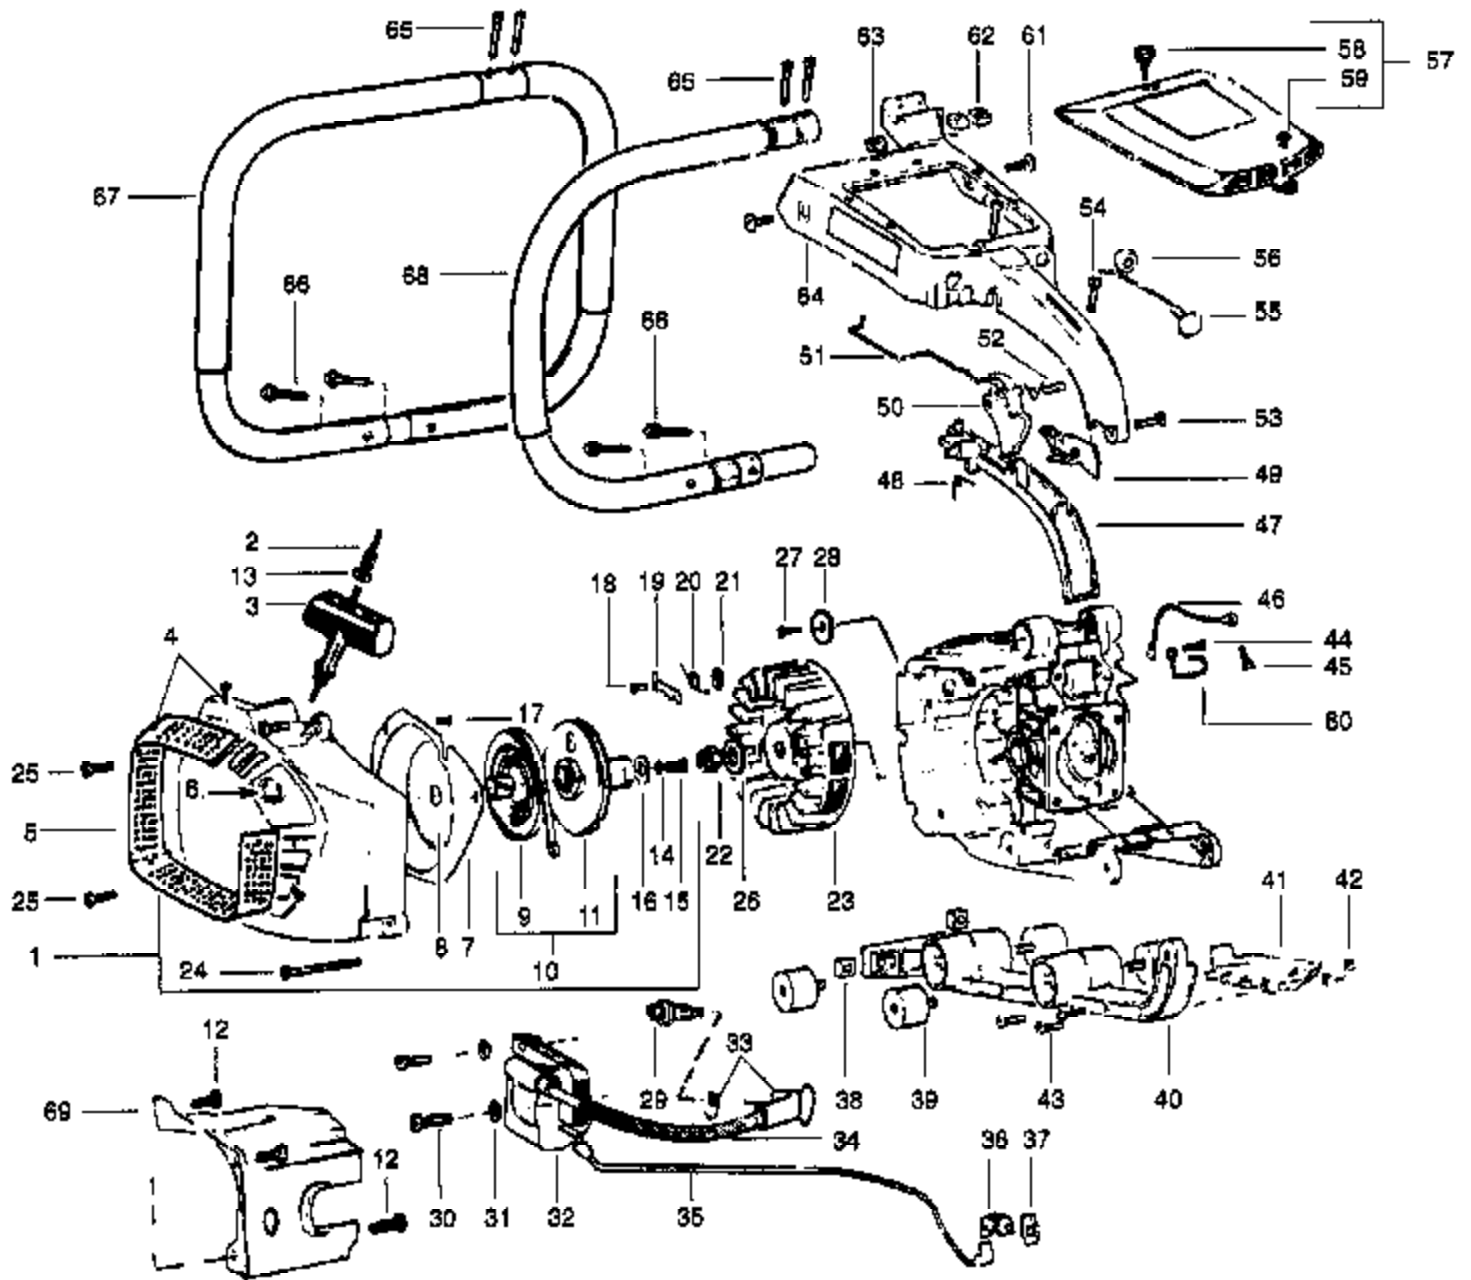

Ref #	Part Number	Qty	Description
1	5074766056		Starter Ass'y.
2	507476562		Starter Cord
3	5074314418		Starter Handle
4	530047206		Fan Housing Assy(incl. 2-5, 7, 8,10, & 13-17)
5	507475583		Air Inlet Screen
6	507430716		Eyelet
7	507430576		Baffle Plate
8	507430812		Washer
9	507476600		Rewind Spring
10	507476606		Pulley & Spring Kit
11	507476601		Starter Pulley
12	507431649		Screw
13	507431640	PP655 Gas Saw Page 7 of 11	Washer
14	507431692	HANDLE & EXTERNAL POW	Lockwasher
15	507431694		Screw
16	507428105		Washer
17	507431695		Screw
18	507430877		Screw
19	507430876		Pawl
20	507431416		Pawl Spring
21	507430878		Washer
22	507430800		Nut
23	507476638		Flywheel
24	507433159		Screw
25	507433158		Screw
26	507429851		Washer
27	507433611		Screw
28	507433488		Washer
29	952030150		Spark Plug
30	507431705		Screw
31	507431640		Washer
32	507476339		Module & Switch Wire Ass'y. (Incl. 35)
33	507476096		Spark Plug Boot & Clip
34	507430694		Sleeve
35	507433248		Switch Wire
36	507475623		Grounding Switch
37	530038387		Switch Plate
38	507431655		Nut
39	507430197		Shock Absorber
40	5074305758		Bottom Frame
41	50743240418		Rear Hand Guard
42	507431078		Nut
43	507431685		Screw
44	507431675		Plate Screw
45	507429266		Terminal Screw
46	507430990		Ground Wire
47	507473935		Lower Grip Ass'y.
48	507431092		Spring
49	507430840		Throttle Lockout Lever
50	507430327		Throttle Trigger
51	507430830		Throttle Link
52	507430399		Throttle Pin
53	507431669		Screw
54	507431705		Screw
55	507430202		Choke Knob & Wire Ass'y.
56	507429650		Grommet