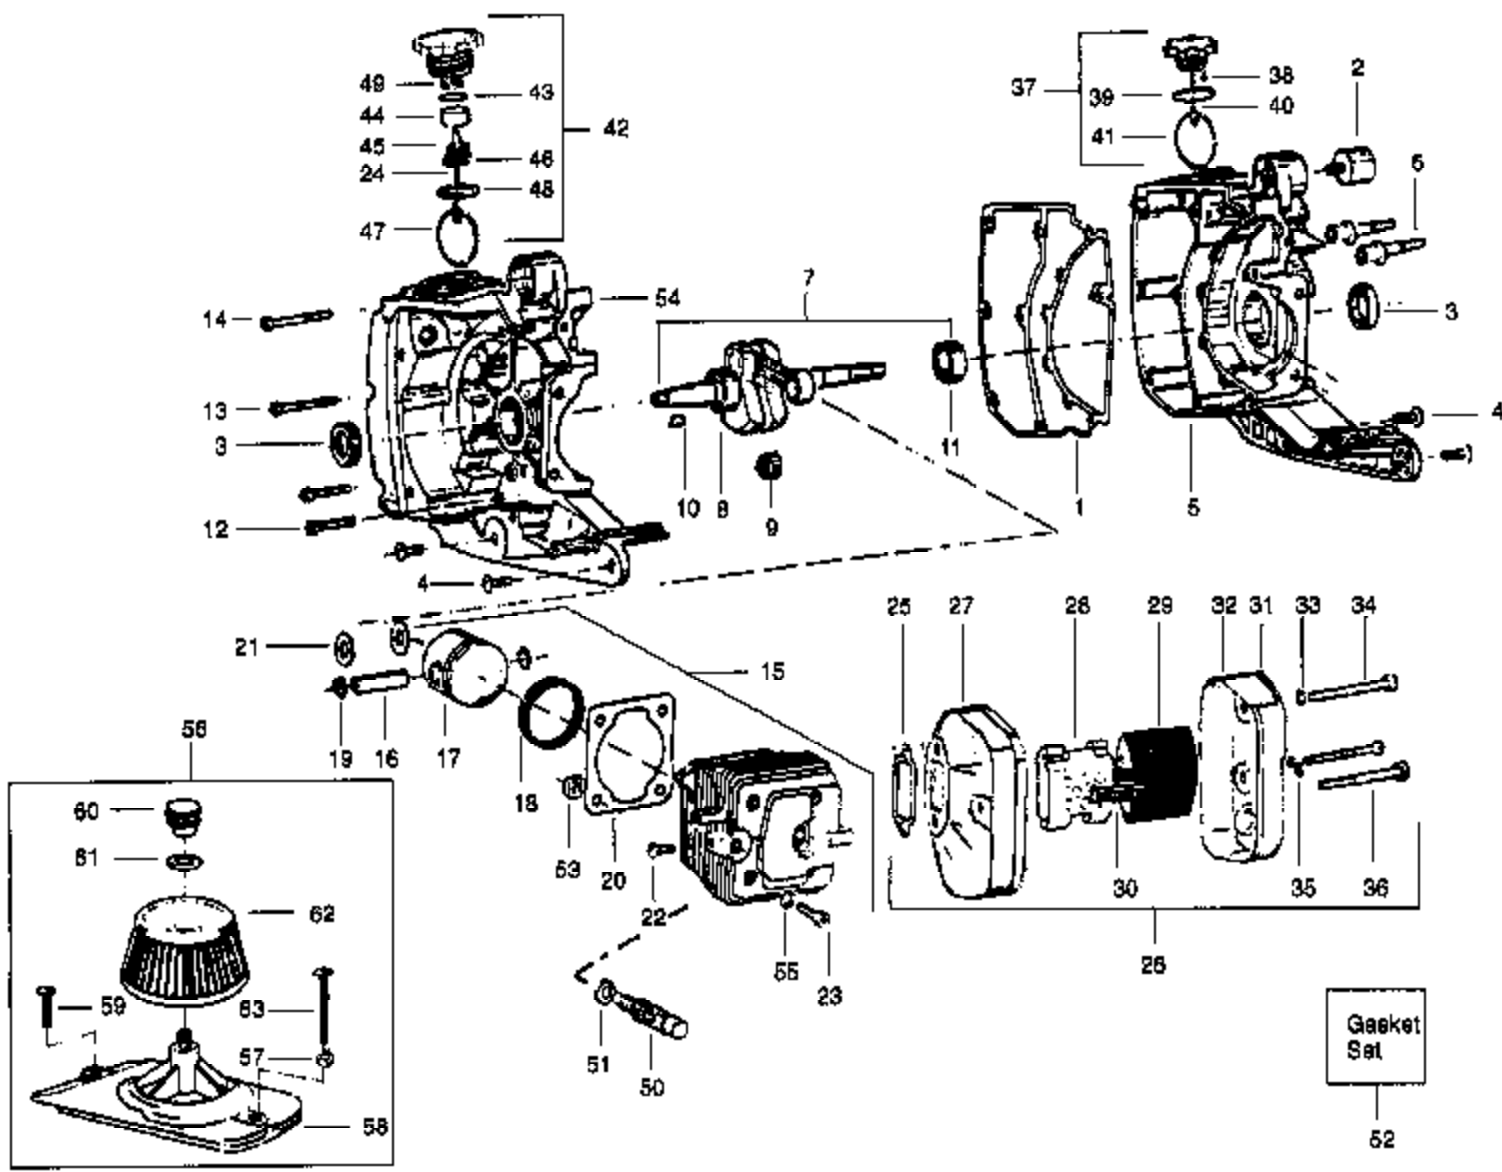

Ref #	Part Number	Qty	Description
1	507430573		Crankcase Gasket
2	507430197		Shock Absorber
3	507428746		Seal
4	507432634		Screw
5	5074765391		C'Case & Stud Ass'y. (Incl. 6)
6	507433228		Bar Mounting Studs
7	507476542		Crankshaft Ass'y. (incl. 8-11)
8	507433355		Main Bearing
9	507431408		Bearing
10	507432210		Flywheel Key
11	507433508		Bearing
12	507431650		Screw
13	507431690	PP655 Gas Salvage Page 10 of 11	Screw
14	507431658	INTERNAL POWER UNIT	Screw
15	507476630		Cylinder & Piston Kit (Incl. 9, 20, 17)
18	507476624		Piston Ring Set
20	507433226		Cylinder Gasket
21	507433940		Thrust Washer
22	507431675		Plate Screw
23	507431691		Screw
24	507431370		Bead Chain
25	507430684		Muffler Gasket
27	5074759848		Muffler Body
28	507433096		Muffler Channel
29	507433104		Muffler Screen
30	507430835		Spacer
31	5074764298		Muffler Cover
32	5074761068		Heat Shield Ass'y.
33	507431686		Lockwasher
34	530015718		Screw
35	507431683		Lockwasher
36	507430993		Screw
37	507475168		Oil Cap Ass'y.
38	507428335		Screw
39	507433143		O-Ring
40	507427690		Bead Chain
41	507431369		Retainer
42	530047186		Gas Cap Ass'y.
43	507427273		Gasket
44	507431003		Spacer
45	530026383		Umbrella Valve
46	507427278		Gas Cap Cover
47	507431368		Retainer
48	507429946		O-Ring
49	507427993		Disc
50	507475356		Decompression Valve
51	507432302		Washer
52	507475492		Gasket Set (incl. 5,20 & 25, 39 in "CLUTCH, OIL PUMP..", 41 & 44 in "CARBURETOR")
53	507431655		Nut
54	5074332271		C'Case Half M/S
55	507431706		Washer
56	507476467		Air Filter Kit-Optional
57	507431688		Washer
58	507476463		Filter Base Ass'y.