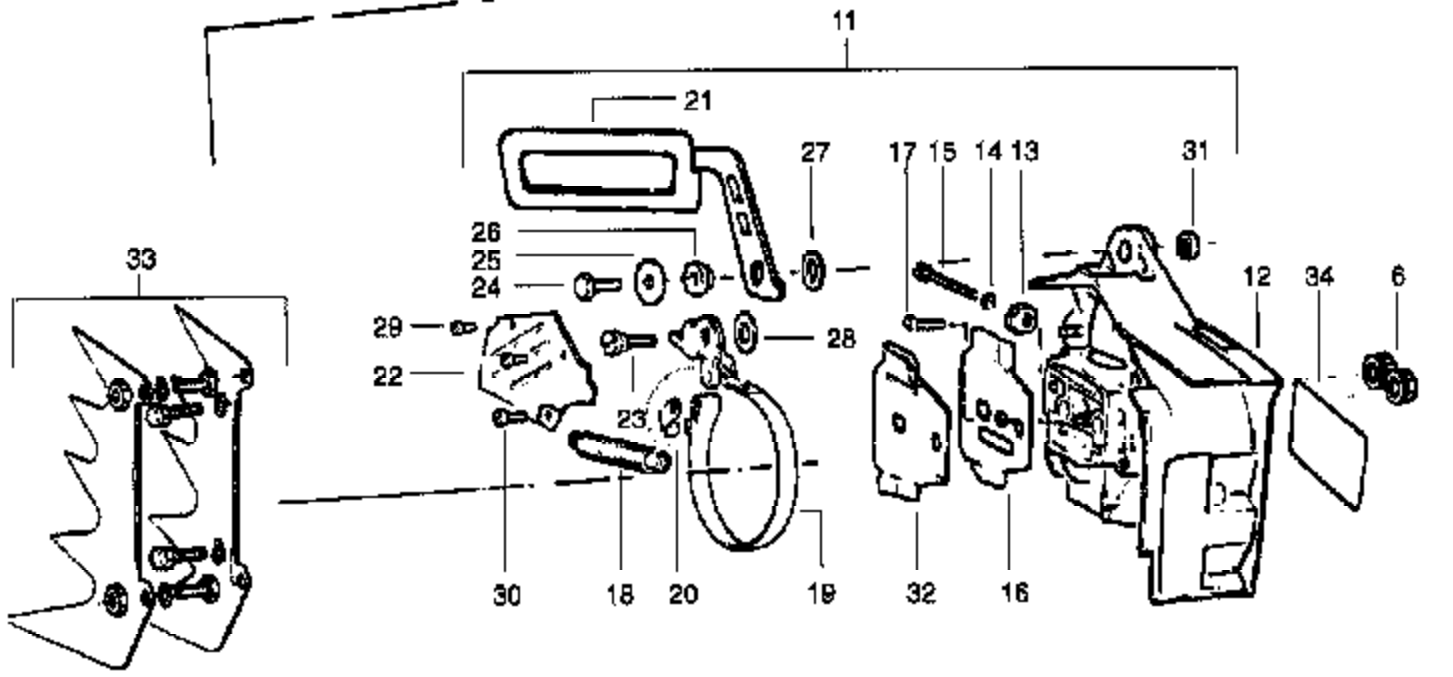

PP655 Gas Saw Page 2 of 14
 CARBURETOR ASSEMBLY

Ref #	Part Number	Qty	Description
1	507475976		Clutch Ass'y. (incl. 2-4)
2	507433133		Clutch Driver
3	507433102		Clutch Shoe
4	507431200		Clutch Spring
5	507430800		Nut
6	507433036		Strut Nut
7	507475081		Clutch Drum & Bearing
8	530032049		Bearing
9	952004746		Rim Segment 3/8 7T
9	507429957		Rim Segment 404 7T
10	507430848		Thrust Washer
11	5074765721		Brake Ass'y. (Incl. 13-31)
12	5074762761		Clutch Cover & Tensioner
13	507425672		Pin
14	507431636		Retaining Ring
15	507432613		Screw
16	507433109		Outer Guide Plate
17	507429266		Terminal Screw
18	507433185		Spring
19	507476284		Cam/Band Ass'y.
20	507431038		Locking Plate
21	50747648618		Kickback Guard Ass'y.
22	507476583		Cover Ass'y.
23	507431036		Bolt
24	507431716		Screw
25	507430930		Washer
26	507433529		Bushing
27	507433532		Washer
28	507430878		Washer
29	507431675		Screw
30	507431673		Screw
31	530015515		Nut
32	507432686		Inner Guide Plate
33	507476072		Bucking Spur (Incl.screws, washers, 2 spurs) Northeast Style
33	507476079		Bucking Spur (Incl.screws, washers, 2 spurs) Smaller Style
34	507433712		Side Decal
35	507430197		Shock Absorber
36	507431642		Screw
37	507433538		Dirt Shield
38	507431669		Screw
39	507433539		Gasket
40	507430231		Wire Worm
41	507428746		Seal
42	507476505		Oil Pump Ass'y. w/ Manual Override (Incl. 43, 44, 46,47,49-52)
43	507430640		Inlet Tube
44	507476504		Oil Pump Body
45	507431221		Plunger Spring
46	507430880		Oil Pump Gear
47	507474932		Plunger Ass'y.
48	507431699		Roll Pin
49	507433242		Adj. Screw
50	507431359		O-Ring
51	507430229		Oil Pump Seal