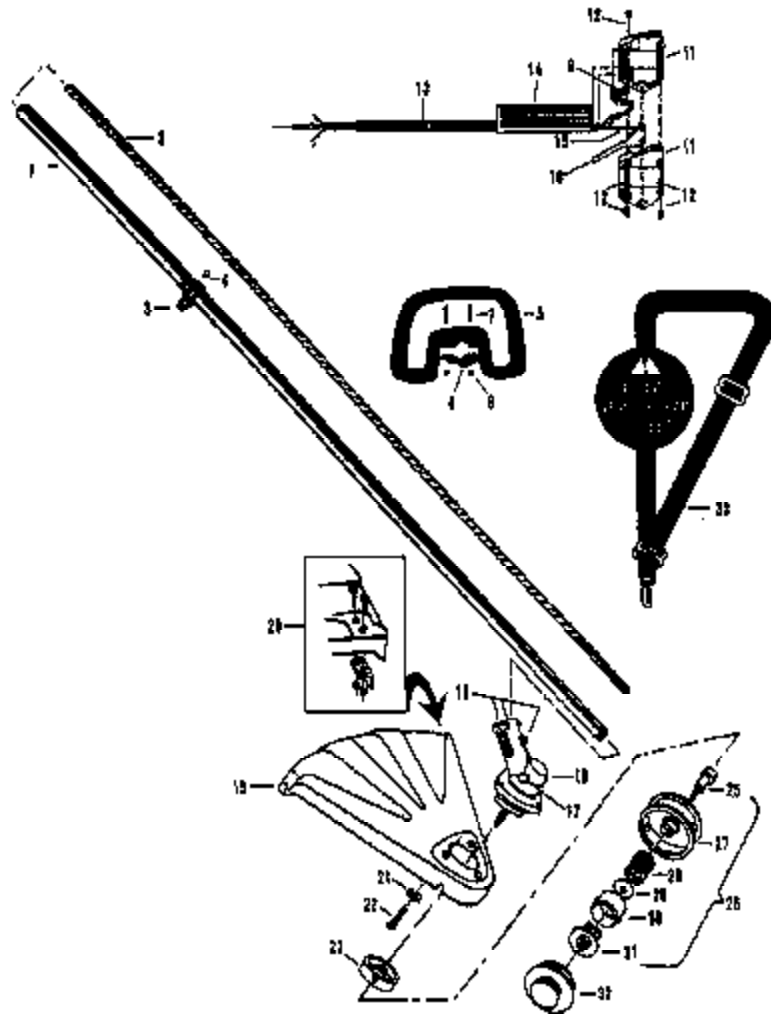

Ref #	Part Number	Qty	Description
1	216999S		MODELS PPC22,PPC25
1	216968S		MODEL PPC31
5	217002S		Major Repair Kit (Incl. 6, 7, 10-17)
12	216974S		Pump, Primer
13	216975S		Cover, Primer Pump
20	216996S		Swivel Kit (Incl. 18, 19 & 23)
21	216982S		Screw
22	216983S		Screw
43	216997S		Air Cleaner Kit (Incl. 44-50, 57, 59 & 61)
46	216987S		Element, Air Cleaner
48	216989S		Lever, Choke
59	216998S		Screw Assembly
61	216994S		Screw Assembly

PPC22 Gas Trim Page 2 of 9
CARBURETOR & AIR CLEANER

Ref #	Part Number	Qty	Description
1	213125S		Shoe
2	217041S		Spring
3	217009S		Bolt
4	217010S		Washer
5	217011S		Washer
6	217008S		Drum (Outside vendor part number)
7	211237S		Ring, Inner Retainer
8	211233S		Ball Bearing
9	211238S		Ring, Outer Retaining
10	216829S		Housing
11	217007S		Bolt, Socket Head
12	217006S		Bolt
13	206294S	PPC22 Gas Turbine	Washer, Spring
14	217004S	CLUTCH ASSEMBLY # 2170	Space

▲ WARNING

All repairs, adjustments and maintenance not described in the Operator's Manual must be performed by qualified service personnel.

Ref #	Part Number	Qty	Description
1	216177S		Drive Shaft Housing
2	216136S		Flexible Shaft
3	212847S		Swivel Assembly (Incl. 4)
4	204834S		Thumb Screw
5	215806S		Tear Drop Handle (Incl. 6-8)
6	212670S		Nut
7	215807S		Screw
8	212960S		Clamp
9	216736S		MODELS PPC22/PPC25
9	216049S		MODEL PPC31
10	216041S		Trigger
11	216042S		R.H. & L.H. Housing
12	215512S		Screws, Throttle Housing
13	215516S		Cable & Wire Cover
14	216040S		Grip
15	216054S		Throttle Cable
16	216110S		Gear Head Complete
17	216306S		Grease Plug
18	216305S		Clamp and Screw Set
19	216417S		Shield w/ Line Limiter
20	216418S		Line Limiter Kit
21	215332S		Washer
22	216175S		Screw
23	216138S		Cup Washer
24	213407S		Two-Line Cutting Head (Incl. 25, 27-32)
25	213671S		Shaft, Bolt, L.H.
26	213974S		Housing Assembly (Incl. 25-31)
27	213672S		Housing
28	213673S		Spring
29	213674S		Washer
30	213676S		Outer Drive
31	213675S		Inner Cam
32	213677S		Spool
33	205672S		Shoulder Strap