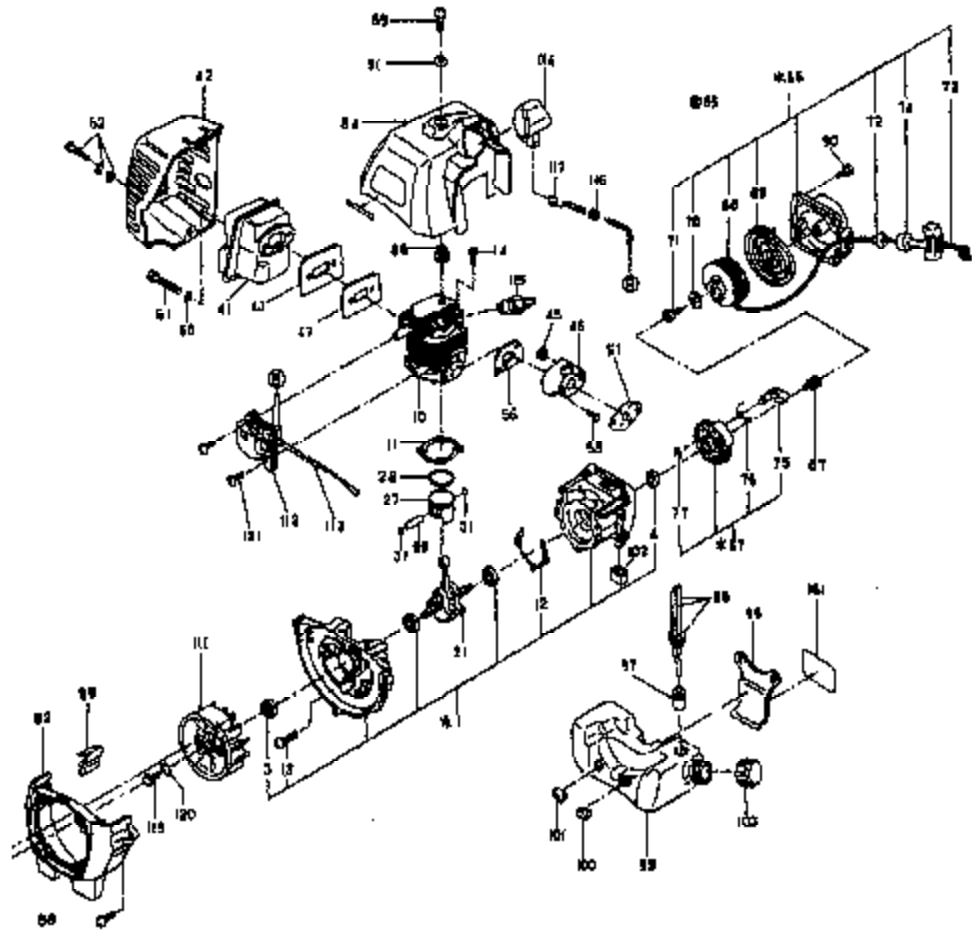

Ref #	Part Number	Qty	Description
1	216850S		Crankcase, Complete
3	216851S		Kit, Oil Seal (Inc. 4)
10	216853S		PPC22
10	216927S		PPC25
11	216854S		Gasket, Cylinder
12	216855S		Gasket, Crankcase
13	216856S		Screw
14	216857S		Socket Head Bolt
21	216929S		Crankshaft Complete
27	216859S		PPC22
27	216930S		PPC25
28	216860S		PPC22
28	216931S		PPC25
29	216861S		PPC22
29	216932S		PPC25
30	216933S		Needle Roller Bearing
41	216863S		Muffler, Exhaust
42	216864S		Cover, Muffler
43	216865S		Gasket, Muffler
45	216866S		Nut
46	216867S		Insulater
47	217005S		Gasket, Muffler
56	216868S		Gasket, Insulater
57	216869S		Gasket, Air Cleaner
58	216870S		Screw Assembly
60	216872S		Kit, Washer (Incl. 61)
62	216873S		Screw
66	216874S		Starter, Rewind (Incl. 68-74)
67	216875S		Pulley, Starter (Incl. 75-77)
68	216876S		Reel
69	216877S		Spiral Spring
70	216878S		Washer
71	216879S		Screw
72	216880S		Rope Guide
73	216881S		Starter Rope
74	206081S		Starter Knob
75	216882S		Ratchet
76	216883S		Return Spring
77	216884S		E-Ring
82	216885S		Housing, Blower
84	216886S		Cover, Cylinder
85	216887S		Plate, Baffle
86	216888S		Spacer, Cover
87	216889S		Bolt Assembly
88	216890S		Screw, Pan Head
89	216891S		Screw
90	216892S		Screw Assembly
91	216893S		Washer
95	216894S		Tank, Fuel
96	216895S		Tube Assembly
97	216896S		Filter
99	216897S		Plate, Fuel Tank
100	216900S		Plate Kit (Incl. 101,102)
103	216901S		Cap, Fuel Tank Ass'y
111	216902S		Flywheel
112	216903S		Coil

PPC22 Gas Trim Page 8 of 9
ENGINE KIT #S-216749S, I