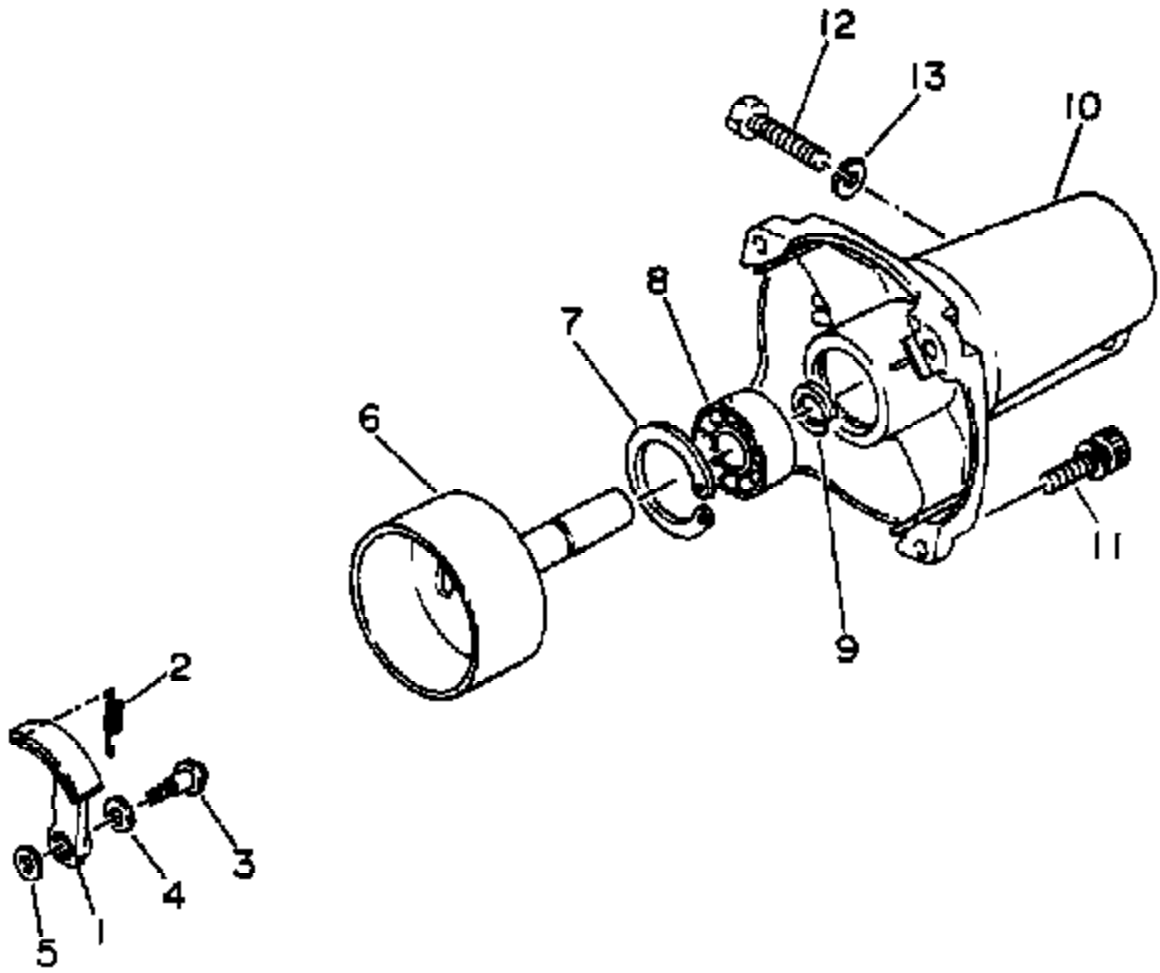

Ref #	Part Number	Qty	Description
1	216999S		MODELS PPC22,PPC25
1	216968S		MODEL PPC31
5	217002S		Major Repair Kit (Incl. 6, 7, 10-17)
12	216974S		Pump, Primer
13	216975S		Cover, Primer Pump
20	216996S		Swivel Kit (Incl. 18, 19 & 23)
21	216982S		Screw
22	216983S		Screw
43	216997S		Air Cleaner Kit (Incl. 44-50, 57, 59 & 61)
46	216987S		Element, Air Cleaner
48	216989S		Lever, Choke
59	216998S		Screw Assembly
61	216994S		Screw Assembly

PPC31 Gas Trim Page 2 of 8  
 CARBURETOR & AIR CLEANER

Ref #	Part Number	Qty	Description
1	213143S		Shoe
2	213144S		Spring
3	215172S		Bolt
4	206290S		Washer
5	206489S		Washer
6	216228S		Drum
7	211237S		Ring, Inner Retainer
8	211233S		Ball Bearing
9	211238S		Ring, Outer Retaining
10	216830S		Housing
11	213131S		Bolt, Socket Head
12	211234S		Bolt
13	206294S		Washer, Spring

PPC31 Gas Turbine  
CLUTCH ASSEMBLY # 2131

**▲ WARNING**

All repairs, adjustments and maintenance not described in the Operator's Manual must be performed by qualified service personnel.

Ref #	Part Number	Qty	Description
1	216177S		Drive Shaft Housing
2	216136S		Flexible Shaft
3	212847S		Swivel Assembly (Incl. 4)
4	204834S		Thumb Screw
5	215806S		Tear Drop Handle (Incl. 6-8)
6	212670S		Nut
7	215807S		Screw
8	212960S		Clamp
9	216736S		MODELS PPC22/PPC25
9	216049S		MODEL PPC31
10	216041S		Trigger
11	216042S		R.H. & L.H. Housing
12	215512S		SCREWS, UNF/10-32
13	215516S		DRIVE SHAFT & CUTTING
14	216040S		Cable & Wire Cover
14	216040S		Grip
15	216054S		Throttle Cable
16	216110S		Gear Head Complete
17	216306S		Grease Plug
18	216305S		Clamp and Screw Set
19	216417S		Shield w/ Line Limiter
20	216418S		Line Limiter Kit
21	215332S		Washer
22	216175S		Screw
23	216138S		Cup Washer
24	213407S		Two-Line Cutting Head (Incl. 25, 27-32)
25	213671S		Shaft, Bolt, L.H.
26	213974S		Housing Assembly (Incl. 25-31)
27	213672S		Housing
28	213673S		Spring
29	213674S		Washer
30	213676S		Outer Drive
31	213675S		Inner Cam
32	213677S		Spool
33	205672S		Shoulder Strap