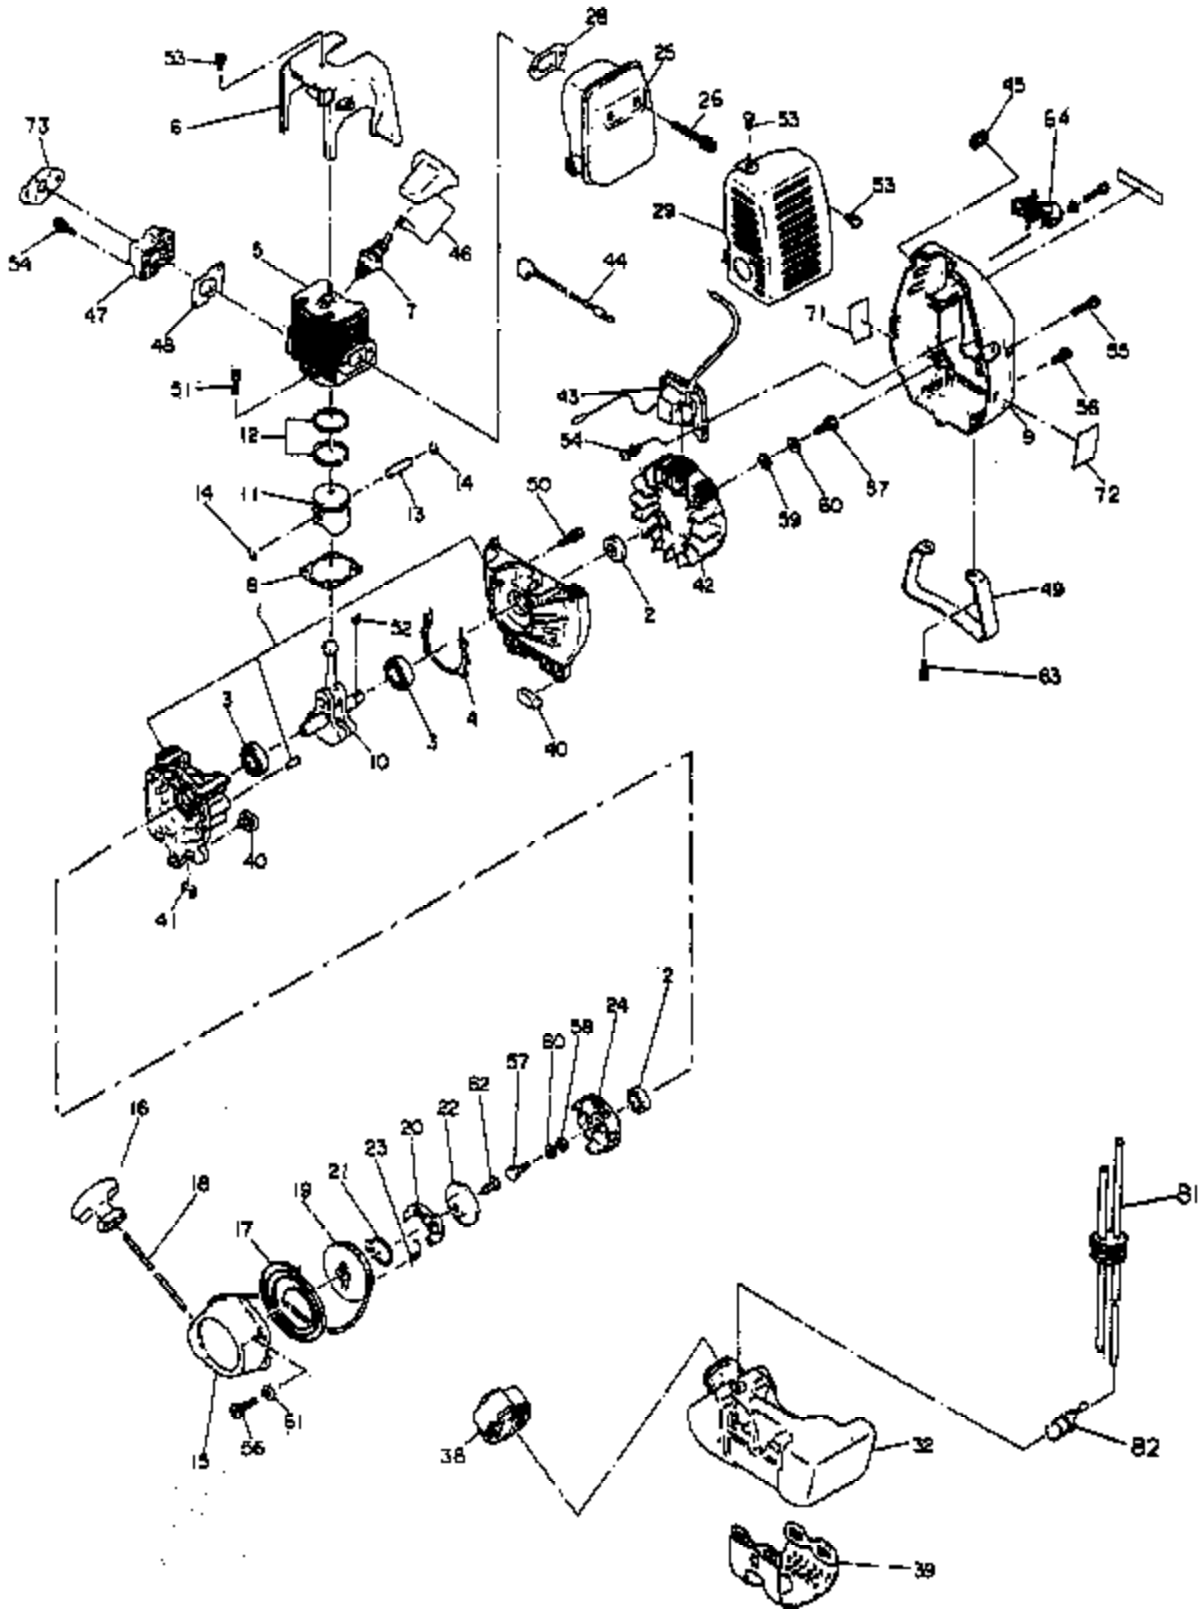

Ref #	Part Number	Qty	Description
1	213061S		Crankcase (Incl. 2-4)
2	206040S		Oil Seal
3	206041S		Ball Bearing
4	213062S		Gasket, Crankcase
5	213132S		Cylinder
6	216934S		Cylinder Cover
7	207534S		Spark Plug-NGK BM7A
8	213065S		Gasket, Cylinder
9	216935S		Fan Cover
10	213067S		Crankshaft Assembly
12	213135S		Piston Ring
0	213148S		Piston Kit Ass'y (Incl. 11 - 14) (Outside vendor part number)
15	216936S		Recorl Ass'y Kit (Incl 16-23)
16	213138S		Starter Knob
17	206073S		Spiral Spring
18	213073S		Starter Rope
19	211160S		Reel
20	211161S		Ratchet
21	206077S		Friction Spring
22	211163S		Friction Plate
23	211162S		Return Spring
24	213074S		Pulley
25	216937S		Muffler, Complete
26	216938S		Bolt, Muffler
28	213078S		Gasket, Muffler
29	213079S		Muffler Cover
32	216939S		Fuel Tank
38	216940S		Fuel Tank Cap
39	213083S		Tank Bank
40	213084S		Rubber Cushion
41	213085S		Spacer, Tank Band
42	216941S		Flywheel
43	216942S		Igniter
44	213089S		Ignition Wire
45	213090S		Grommet
46	213091S		Spark Plug Cap
47	216943S		Insulator
48	213093S		Gasket, Insulator
49	213094S		Stand
50	213095S		Screw & Washer Ass'y
51	213096S		Bolt, Socket Head
52	213097S		Woodruff Key
53	213098S		Screw
54	213099S		Screw & Washer Ass'y
55	213100S		Bolt, Socket Head
56	213101S		Bolt, Socket Head
57	213102S		Bolt
58	206489S		Washer
59	213103S		Washer
60	206294S		Spring Washer
61	213104S		Washer
62	213105S		Screw
63	213152S		Bolt, Socket Head
73	216944S		Gasket, Air Cleaner
81	216945S		Tube
82	216946S		Filter

PPC31 Gas Trim Page 8 of 8
ENGINE KIT #216740S