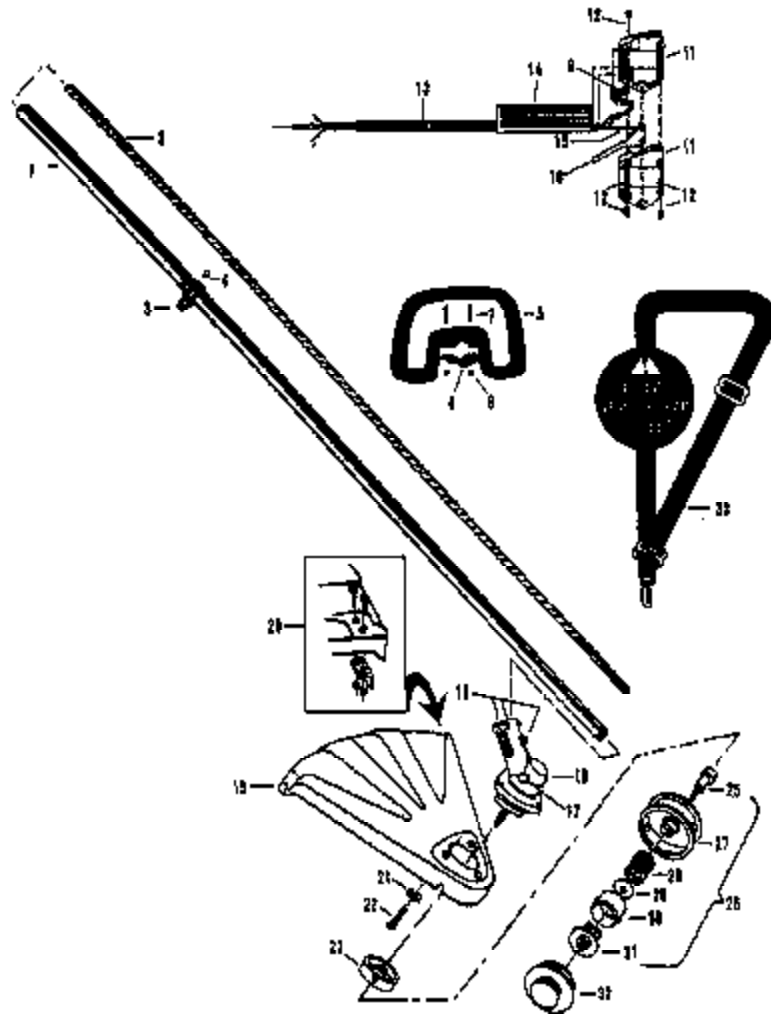

Ref #	Part Number	Qty	Description
1	216999S		MODELS PPC22,PPC25
1	216968S		MODEL PPC31
5	217002S		Major Repair Kit (Incl. 6, 7, 10-17)
12	216974S		Pump, Primer
13	216975S		Cover, Primer Pump
20	216996S		Swivel Kit (Incl. 18, 19 & 23)
21	216982S		Screw
22	216983S		Screw
43	216997S		Air Cleaner Kit (Incl. 44-50, 57, 59 & 61)
46	216987S		Element, Air Cleaner
48	216989S		Lever, Choke
59	216998S		Screw Assembly
61	216994S		Screw Assembly

PPC31 Gas Trim Page 2 of 8  
 CARBURETOR & AIR CLEANER

Ref #	Part Number	Qty	Description
1	213143S		Shoe
2	213144S		Spring
3	215172S		Bolt
4	206290S		Washer
5	206489S		Washer
6	216228S		Drum
7	211237S		Ring, Inner Retainer
8	211233S		Ball Bearing
9	211238S		Ring, Outer Retaining
10	216830S		Housing
11	213131S		Bolt, Socket Head
12	211234S		Bolt
13	206294S		Washer, Spring

PPC31 Gas Turbine  
CLUTCH ASSEMBLY # 2131

**▲ WARNING**

All repairs, adjustments and maintenance not described in the Operator's Manual must be performed by qualified service personnel.

Ref #	Part Number	Qty	Description
1	216177S		Drive Shaft Housing
2	216136S		Flexible Shaft
3	212847S		Swivel Assembly (Incl. 4)
4	204834S		Thumb Screw
5	215806S		Tear Drop Handle (Incl. 6-8)
6	212670S		Nut
7	215807S		Screw
8	212960S		Clamp
9	216736S		MODELS PPC22/PPC25
9	216049S		MODEL PPC31
10	216041S		Trigger
11	216042S		R.H. & L.H. Housing
12	215512S		SCREWS, UNF/10-32
13	215516S		DRIVE SHAFT & CUTTING
14	216040S		Cable & Wire Cover
14	216040S		Grip
15	216054S		Throttle Cable
16	216110S		Gear Head Complete
17	216306S		Grease Plug
18	216305S		Clamp and Screw Set
19	216417S		Shield w/ Line Limiter
20	216418S		Line Limiter Kit
21	215332S		Washer
22	216175S		Screw
23	216138S		Cup Washer
24	213407S		Two-Line Cutting Head (Incl. 25, 27-32)
25	213671S		Shaft, Bolt, L.H.
26	213974S		Housing Assembly (Incl. 25-31)
27	213672S		Housing
28	213673S		Spring
29	213674S		Washer
30	213676S		Outer Drive
31	213675S		Inner Cam
32	213677S		Spool
33	205672S		Shoulder Strap