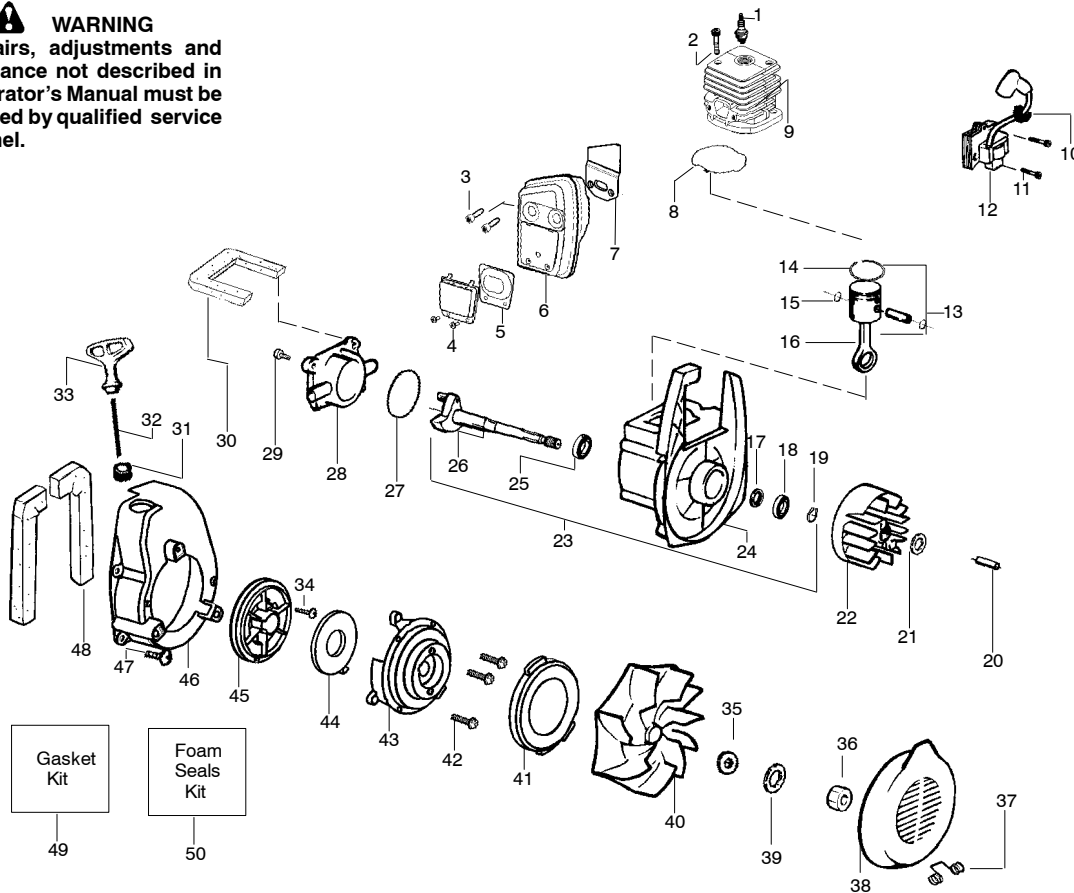

PARTS LIST NO. 530164594		Poulan PRO PARTS LIST	MODEL(s) SM400	
DATE 12/18/03	NEW		NOTE: Illustration may differ from actual model due to design changes	PAGE NO. 2

WARNING

All repairs, adjustments and maintenance not described in the Operator's Manual must be performed by qualified service personnel.

Ref.	Part No.	Description	Ref.	Part No.	Description	Ref.	Part No.	Description
1.	952030249	Spark Plug (RCJ-6Y)	20.	530016190	Spacer-Flywheel	39.	530016279	Washer
2.	530015953	Screw	21.	530015149	Washer	40.	530069817	Assy-Impeller
3.	530016387	Screw-Muffler-Internal	22.	530039209	Assy-Flywheel	41.	530056625	Seal-Ring
4.	530015241	Screw	23.	530071456	Assy-Crankcase/Crank shaft (incl. 19,24,26)	42.	530016349	Screw
5.	530071593	Kit-Spark Screen(incl. #4)	24.	530012492	Assy-Crankcase (Incl. 17,18,25)	43.	530055101	Housing-Pulley
6.	530071834	Kit-Muffler (incl. 3,4,5, & 7)	25.	530032125	Bearing-Inner	44.	530042086	Spring-Starter
7.	530071458	Gasket-Baffle (kit)	26.	530012452	Assy-Crankshaft	45.	530071466	Kit-Starter Pulley
8.	530071458	Gasket-Cylinder (kit)	27.	530071458	O-ring-C/case (kit)	46.	530055102	Fan Housing
9.	530071468	Kit-Cylinder	28.	530012443	Cover-Crankcase	47.	530015810	Screw
10.	530019182	Grommet-Ign. Module	29.	530015810	Screw	48.	530071459	Foam-182mm (kit)
11.	530016357	Screw-Ignition Module	30.	530071459	Foam-219mm (kit)	49.	530071458	Kit-Gasket (page 1 incl. 2 & 5) (page 2 incl. 7,8, & 27)
12.	530035505	Ignition Module	31.	530029182	Eyelet-Flange	50.	530071459	Kit-Foam Seals (page 1 incl. 1,16, & 31) (page 2 incl. 30 & 48)
13.	530071476	Kit-Piston (Incl. 14 & 15)	32.	530071467	Kit-Rope			
14.	530012472	Piston Ring	33.	530049488	Handle-Starter			
15.	530015162	Retainer-Piston Pin	34.	530016391	Screw-Rope			
16.	530069945	Assy-Connecting Rod	35.	530016402	Washer-Belleville			
17.	530019264	Seal-Crankcase	36.	530626605	Nut			
18.	530055728	Bearing-Outer	37.	530402043	Spring-Return Cover			
19.	530015941	Retainer Ring-C'chaft	38.	530049313	Inlet Door			

✓ = NEW PART NUMBER FOR THIS IPL

* = REFER TO THE SERVICE REFERENCE INDICATED FOR MORE INFORMATION. (LOCATED AT END OF IPL)