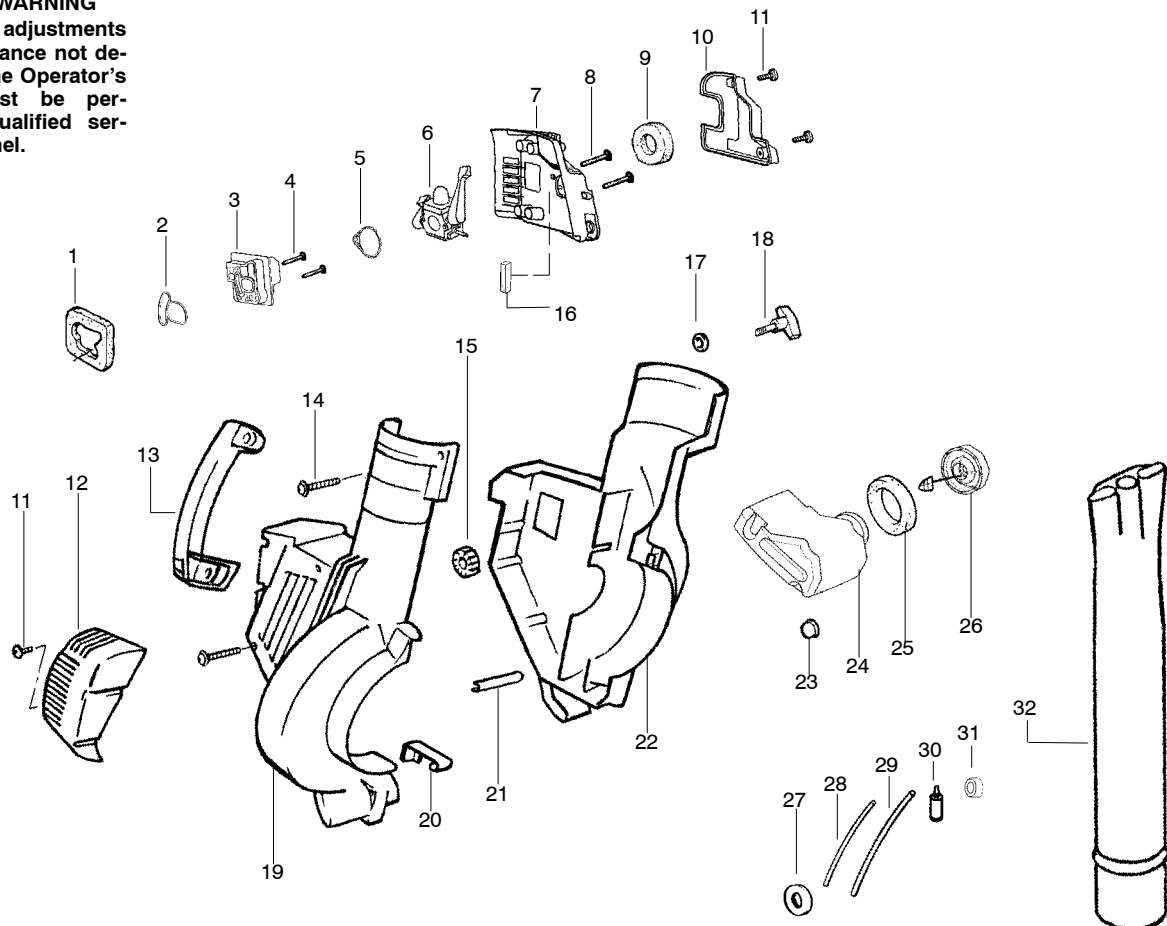

WARNING

All repairs, adjustments and maintenance not described in the Operator's Manual must be performed by qualified service personnel.

Ref.	Part No.	Description	Ref.	Part No.	Description
1.	530071459	Air Dam (kit)	21.	530049617	Guide-Starter Rope
2.	530071458	Gasket-Adapter (kit)	22.	530058851	Housing-Left
3.	530035561	Carburetor Adaptor	23.	530036792	Isolator-Crankcase
4.	530016309	Screw	24.	530049491	Assy-Fuel Tank
5.	530071458	Gasket-Carburetor (kit)	25.	530049527	Gasket-Fuel Tank
6.	---	Kit-Carb Ass'y. (C1Q-W11C)	26.	530049386	Fuel Cap w/Retainer
	530071632	(WT-606)	27.	530049656	Grommet-Shroud
	530071775		28.	530069247	Kit-Line Carb/Purge
7.	530056629	Air Box	29.	530069216	Kit-Line Tank/Purge
8.	530015849	Screw-Carb.	30.	530095646	Assy-Fuel Pick-up
9.	530049383	Filter-Air	31.	530071459	Grommet-Fuel line (kit)
10.	530056581	Cover-Air Filter	32.	530095593	Tube-Blower
11.	530016349	Screw			
12.	530056641	Guard-Muffler			
13.	530095469	Handle			
14.	530015886	Screw			
15.	530049323	Isolator		Not Shown	
16.	530071459	Foam 25.4mm (kit)			
17.	530015197	Nut			
18.	530016322	Knob-Blower		530164583	Operator Manual
19.	530058850	Housing-Right		530057414	Warning Decal
20.	530402044	Spring-Cover Latch		530057214	Decal-Start Inst.

✓ = NEW PART NUMBER FOR THIS IPL

* = REFER TO THE SERVICE REFERENCE INDICATED FOR MORE INFORMATION. (LOCATED AT END OF IPL)

Vacuum Tube Ass'y.

Ref.	Part No.	Description
1.	530095564	Assy-Vac. Bag w/strap
2.	530095470	Tube-Elbow Vac
3.	530094476	Tube-Lower Vac
4.	530056901	Tube-Upper Vac