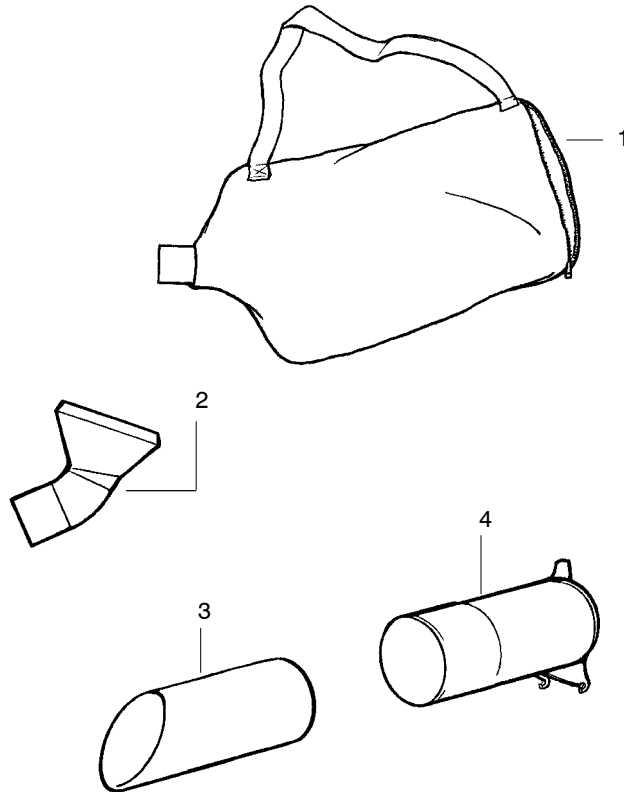

WARNING

All repairs, adjustments and maintenance not described in the Operator's Manual must be performed by qualified service personnel.

Ref.	Part No.	Description	Ref.	Part No.	Description
1.	530071459	Air Dam (kit)	21.	530049617	Guide-Starter Rope
2.	530071458	Gasket-Adapter (kit)	22.	530058851	Housing-Left
3.	530035561	Carburetor Adaptor	23.	530036792	Isolator-Crankcase
4.	530016309	Screw	24.	530049491	Assy-Fuel Tank
5.	530071458	Gasket-Carburetor (kit)	25.	530049527	Gasket-Fuel Tank
6.	---	Kit-Carb Ass'y. (C1Q-W11C)	26.	530049386	Fuel Cap w/Retainer
	530071632	(WT-606)	27.	530049656	Grommet-Shroud
	530071775		28.	530069247	Kit-Line Carb/Purge
7.	530056629	Air Box	29.	530069216	Kit-Line Tank/Purge
8.	530015849	Screw-Carb.	30.	530095646	Assy-Fuel Pick-up
9.	530049383	Filter-Air	31.	530071459	Grommet-Fuel line (kit)
10.	530056581	Cover-Air Filter	32.	530095593	Tube-Blower
11.	530016349	Screw			
12.	530056641	Guard-Muffler			
13.	530095469	Handle			
14.	530015886	Screw			
15.	530049323	Isolator		Not Shown	
16.	530071459	Foam 25.4mm (kit)			
17.	530015197	Nut			
18.	530016322	Knob-Blower		530164583	Operator Manual
19.	530058850	Housing-Right		530057414	Warning Decal
20.	530402044	Spring-Cover Latch		530057214	Decal-Start Inst.

PARTS LIST NO. 530164594		Poulan PRO PARTS LIST	MODEL(s) SM400
DATE 12/18/03	NEW		NOTE: Illustration may differ from actual model due to design changes

WARNING

All repairs, adjustments and maintenance not described in the Operator's Manual must be performed by qualified service personnel.

✓ = NEW PART NUMBER FOR THIS IPL

* = REFER TO THE SERVICE REFERENCE INDICATED FOR MORE INFORMATION. (LOCATED AT END OF IPL)

Vacuum Tube Ass'y.

Ref.	Part No.	Description
1.	530095564	Assy-Vac. Bag w/strap
2.	530095470	Tube-Elbow Vac
3.	530094476	Tube-Lower Vac
4.	530056901	Tube-Upper Vac