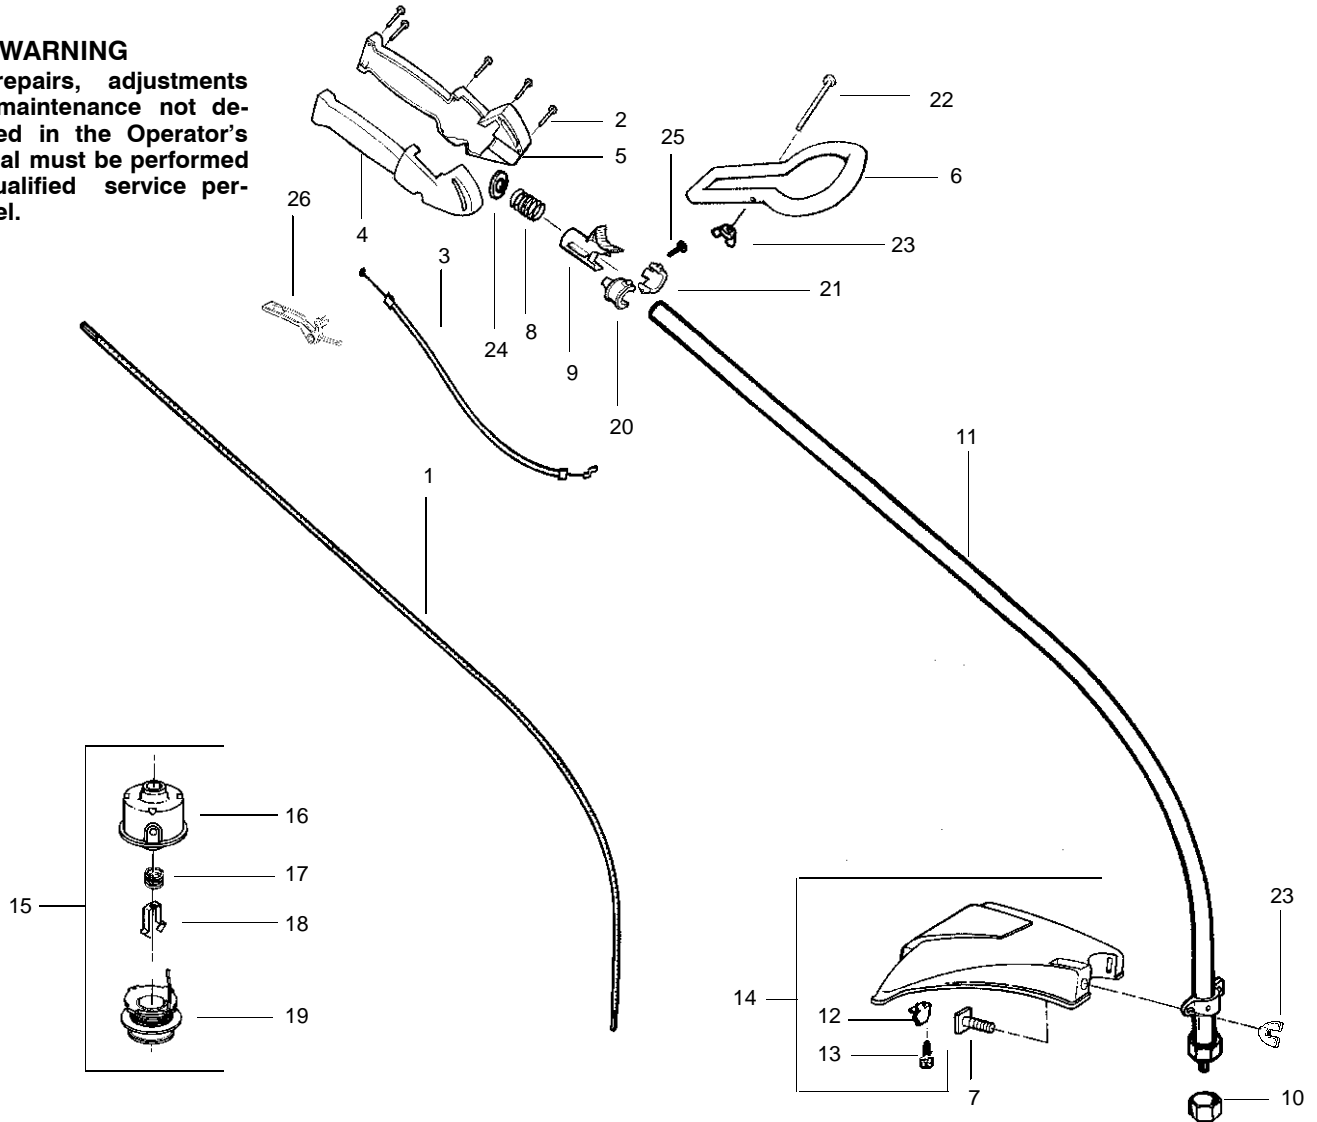

PARTS LIST NO. 530088690		POULAN® PARTS LIST	MODEL(s) TE450
DATE 7/13/01	Replaces 530088690 - 11/30/99		Note: Illustration may differ from actual model due to design changes

⚠ WARNING

All repairs, adjustments and maintenance not described in the Operator's Manual must be performed by qualified service personnel.

Ref.	Part No.	Description	Ref.	Part No.	Description
1.	530053613	Drive Shaft	16.	530095380	Hub Ass'y
2.	530016179	Screw	17.	530401958	Spring-Return
3.	530049066	Throttle Cable Ass'y.	18.	530401957	Retainer-Spool
4.	530047923	Throttle Hsg. (Right)	19.	952701678	Spool w/Line
5.	530047924	Throttle Hsg. (Left)	20.	530047912	Locator-right
6.	530047919	Assist Handle	21.	530047911	Locator-left
7.	530015820	Bolt-Shield	22.	530016173	Bolt-Handle
8.	530042084	Spring-Compression	23.	530016118	Wingnut
9.	530047925	Actuator	24.	530016193	Washer
10.	530094543	Dust Cup	25.	530015810	Screw
11.	530053611	Drive Shaft Hsg. Ass'y	26.	530038682	Trigger
12.	530052286	Line Limiter		Not Shown	
13.	530015814	Screw-Line Limiter			
14.	530069666	Shield Kit Ass'y. (Incl. 12 & 13)			
15.	952701676	Cutting Head Ass'y. (Incl. 16-19)			
				530088836	Operator's Manual
				530055350	Shaft Warning Decal
				530055162	Decal-Stop

↗ = NEW PART NUMBER FOR THIS IPL

* = REFER TO THE SERVICE REFERENCE INDICATED FOR MORE INFORMATION. (LOCATED AT END OF IPL)

PARTS LIST NO. 530088690		POULAN® PARTS LIST	MODEL(s) TE450
DATE 7/13/01	Replaces 530088690 - 11/30/99		Note: Illustration may differ from actual model due to design changes

Carburetor Assembly #530069754

Ref.	Part No.	Description
1.	530038404	Limiter Cap
2.	530069837	Carburetor Repair Kit (KIT = Indicates Contents)
3.	530069844	Gasket Diaphragm Kit (• = Indicates Contents)
4.	530035341	Needle-Idle
5.	530035342	Spring-Idle Needle