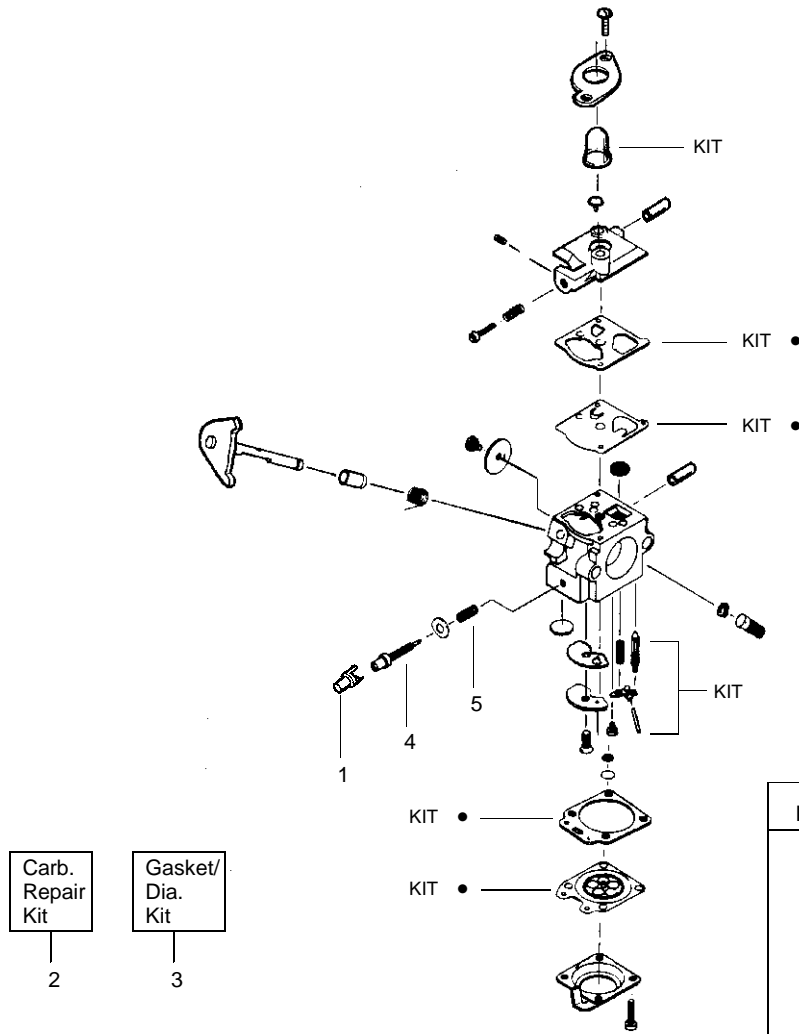

Ref.	Part No.	Description	Ref.	Part No.	Description
1.	530053613	Drive Shaft	16.	530095380	Hub Ass'y
2.	530016179	Screw	17.	530401958	Spring-Return
3.	530049066	Throttle Cable Ass'y.	18.	530401957	Retainer-Spool
4.	530047923	Throttle Hsg. (Right)	19.	952701678	Spool w/Line
5.	530047924	Throttle Hsg. (Left)	20.	530047912	Locator-right
6.	530047919	Assist Handle	21.	530047911	Locator-left
7.	530015820	Bolt-Shield	22.	530016173	Bolt-Handle
8.	530042084	Spring-Compression	23.	530016118	Wingnut
9.	530047925	Actuator	24.	530016193	Washer
10.	530094543	Dust Cup	25.	530015810	Screw
11.	530053611	Drive Shaft Hsg. Ass'y	26.	530038682	Trigger
12.	530052286	Line Limiter		Not Shown	
13.	530015814	Screw-Line Limiter			
14.	530069666	Shield Kit Ass'y. (Incl. 12 & 13)			
15.	952701676	Cutting Head Ass'y. (Incl. 16-19)			
				530088836	Operator's Manual
				530055350	Shaft Warning Decal
				530055162	Decal-Stop

↗ = NEW PART NUMBER FOR THIS IPL

* = REFER TO THE SERVICE REFERENCE INDICATED FOR MORE INFORMATION. (LOCATED AT END OF IPL)

PARTS LIST NO. 530088690		POULAN® PARTS LIST	MODEL(s) TE450
DATE 7/13/01	Replaces 530088690 - 11/30/99		Note: Illustration may differ from actual model due to design changes

Carburetor Assembly #530069754

Ref.	Part No.	Description
1.	530038404	Limiter Cap
2.	530069837	Carburetor Repair Kit (KIT = Indicates Contents)
3.	530069844	Gasket Diaphragm Kit (• = Indicates Contents)
4.	530035341	Needle-Idle
5.	530035342	Spring-Idle Needle