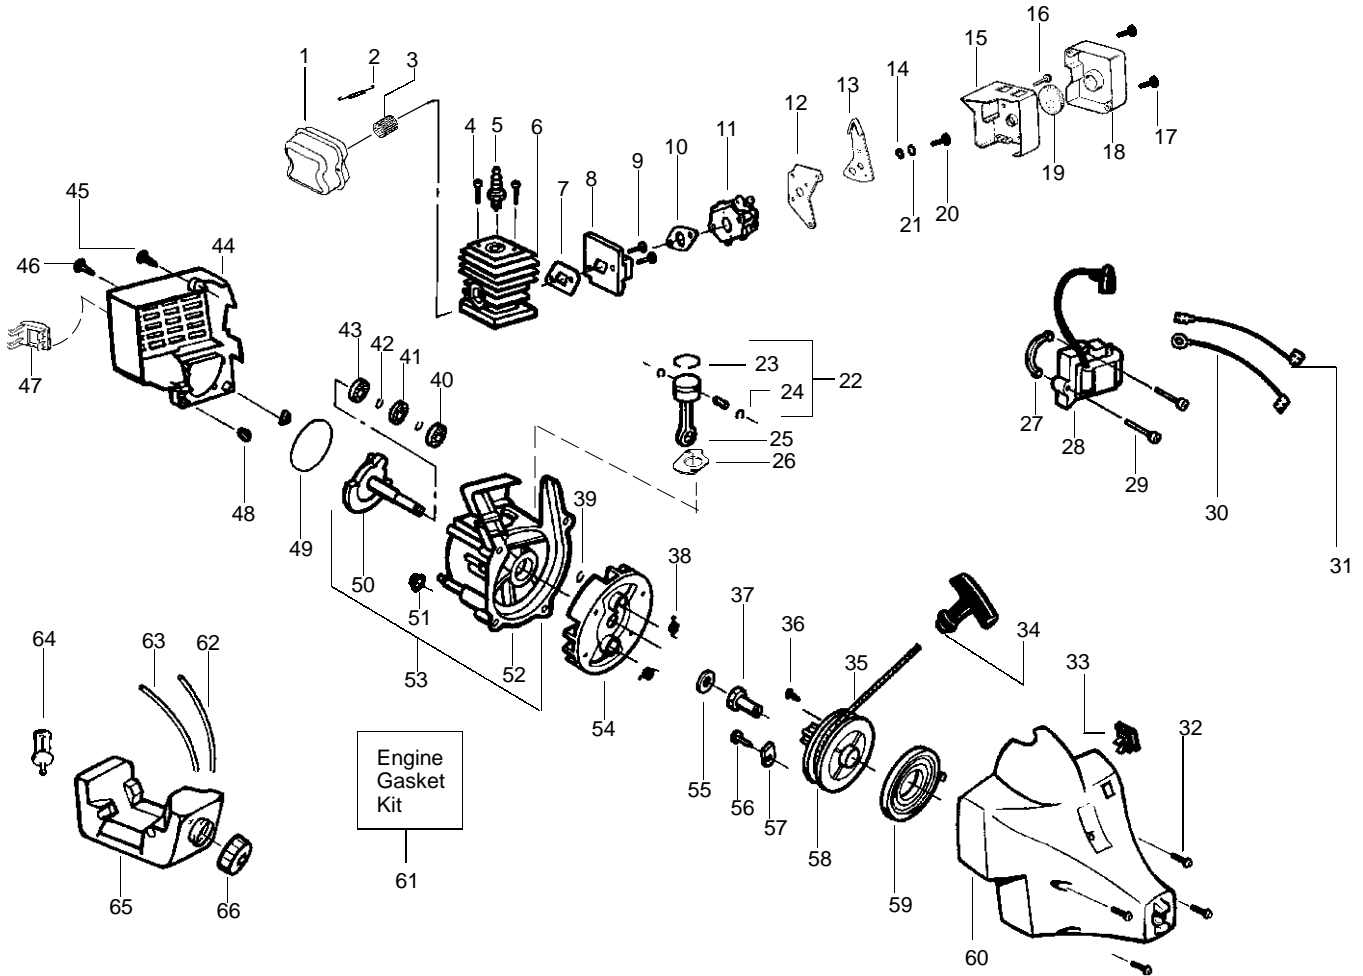

PARTS LIST NO. 530088690		POULAN® PARTS LIST	MODEL(s) TE450
DATE 7/13/01	Replaces 530088690 - 11/30/99		Note: Illustration may differ from actual model due to design changes

⚠ WARNING

All repairs, adjustments and maintenance not described in the Operator's Manual must be performed by qualified service personnel.

Ref.	Part No.	Description	Ref.	Part No.	Description
1.	530053613	Drive Shaft	16.	530095380	Hub Ass'y
2.	530016179	Screw	17.	530401958	Spring-Return
3.	530049066	Throttle Cable Ass'y.	18.	530401957	Retainer-Spool
4.	530047923	Throttle Hsg. (Right)	19.	952701678	Spool w/Line
5.	530047924	Throttle Hsg. (Left)	20.	530047912	Locator-right
6.	530047919	Assist Handle	21.	530047911	Locator-left
7.	530015820	Bolt-Shield	22.	530016173	Bolt-Handle
8.	530042084	Spring-Compression	23.	530016118	Wingnut
9.	530047925	Actuator	24.	530016193	Washer
10.	530094543	Dust Cup	25.	530015810	Screw
11.	530053611	Drive Shaft Hsg. Ass'y	26.	530038682	Trigger
12.	530052286	Line Limiter		Not Shown	
13.	530015814	Screw-Line Limiter			
14.	530069666	Shield Kit Ass'y. (Incl. 12 & 13)			
15.	952701676	Cutting Head Ass'y. (Incl. 16-19)			
				530088836	Operator's Manual
				530055350	Shaft Warning Decal
				530055162	Decal-Stop

↗ = NEW PART NUMBER FOR THIS IPL

* = REFER TO THE SERVICE REFERENCE INDICATED FOR MORE INFORMATION. (LOCATED AT END OF IPL)

PARTS LIST NO. 530088690		POULAN® PARTS LIST	MODEL(s) TE450
DATE 7/13/01	Replaces 530088690 - 11/30/99		Note: Illustration may differ from actual model due to design changes

Carburetor Assembly #530069754

Ref.	Part No.	Description
1.	530038404	Limiter Cap
2.	530069837	Carburetor Repair Kit (KIT = Indicates Contents)
3.	530069844	Gasket Diaphragm Kit (• = Indicates Contents)
4.	530035341	Needle-Idle
5.	530035342	Spring-Idle Needle