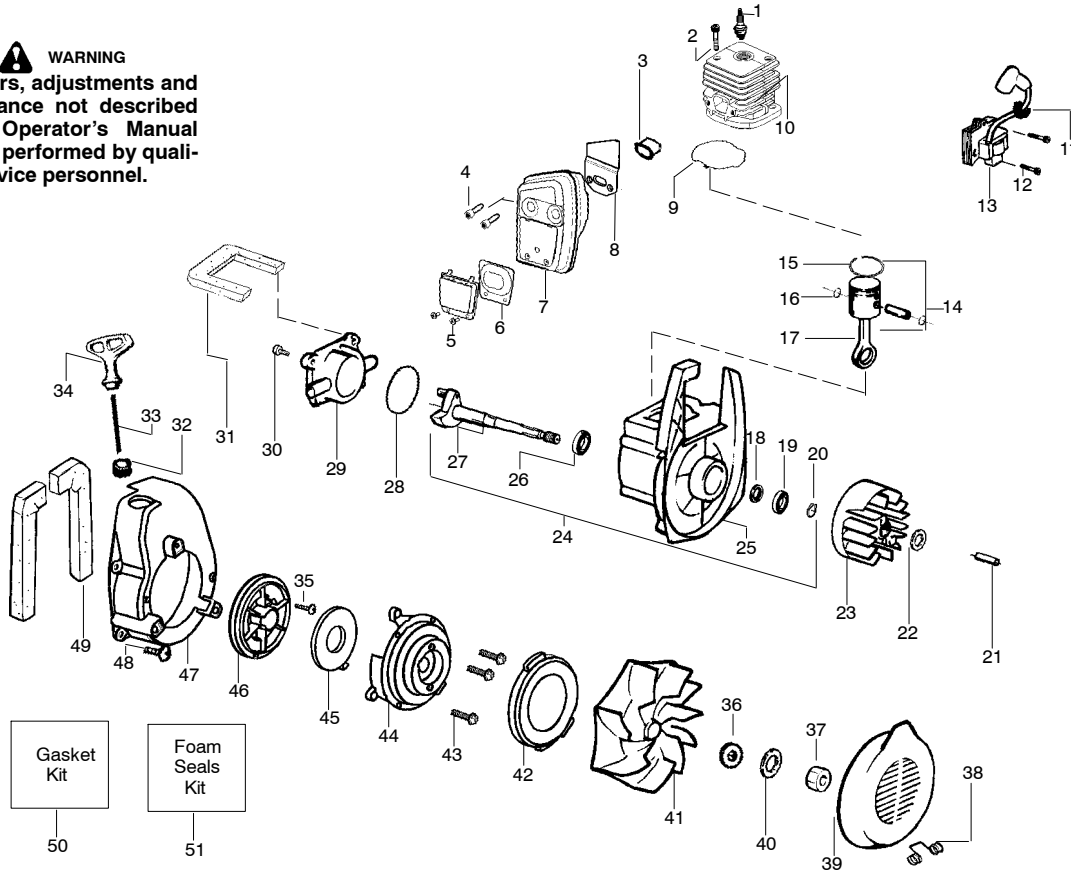

TYPE 2

WARNING
All repairs, adjustments and maintenance not described in the Operator's Manual must be performed by qualified service personnel.

Ref.	Part No.	Description	Ref.	Part No.	Description	Ref.	Part No.	Description
1.	952030249	Spark Plug (RCJ-6Y)	21.	530016190	Spacer-Flywheel	40.	530016279	Washer-Flat
2.	530015953	Screw	22.	530015149	Washer	41.	530069817	Assy-Impeller
3.	530055191	Insulator-Heat	23.	530039209	Assy-Flywheel	42.	530056625	Seal-Ring
4.	530016387	Screw-Muffler-Internal	24.	530071456	Assy-Crankcase/Crank shaft (incl. 20,25,27)	43.	530016349	Screw
5.	530015241	Screw	25.	530012492	Assy-Crankcase (Incl. 18,19,26)	44.	530055101	Housing-Pulley
6.	530071593	Kit-Spark Screen (incl. #5)	26.	530032125	Bearing-Inner	45.	530042086	Spring-Starter
7.	530071834	Kit-Muffler (incl. 4,5,6, & 8)	27.	530012452	Assy-Crankshaft	46.	530071466	Kit-Starter Pulley
8.	530071458	Gasket-Baffle (kit)	28.	530071458	O-ring-C/case (kit)	47.	530055102	Fan Housing
9.	530071458	Gasket-Cylinder (kit)	29.	530012443	Cover-Crankcase	48.	530015810	Screw
10.	530071457	Kit-Cylinder	30.	530015810	Screw	49.	530071459	Foam-182mm (kit)
11.	530019182	Grommet-Ign. Module	31.	530071459	Foam-219mm (kit)	50.	530071458	Kit-Gasket (page 2 incl. 2, & 5) (page 4 incl. 8,9, & 28)
12.	530016357	Screw-Ignition Module	32.	530029182	Eyelet-Flange	51.	530071459	Kit-Foam Seals (page 2 incl. 1,16, & 32) (page 4 incl. 31 & 49)
13.	530035505	Ignition Module	33.	530071467	Kit-Rope			
14.	530071357	Kit-Piston (Incl. 15 & 16)	34.	530054834	Handle-Starter			
15.	530055120	Piston Ring	35.	530016326	Screw-Rope			
16.	530015162	Retainer-Piston Pin	36.	530016240	Washer-Belleville			
17.	530069945	Assy-Connecting Rod	37.	530626605	Nut			
18.	530071615	Kit-Crankcase Seal	38.	530402043	Spring-Return Cover			
19.	530055728	Bearing-Outer	39.	530049313	Inlet Door			
20.	530015941	Retainer Ring-C'chaft						

✓ = NEW PART NUMBER FOR THIS IPL

★ = REFER TO THE SERVICE REFERENCE INDICATED FOR MORE INFORMATION. (LOCATED AT END OF IPL)