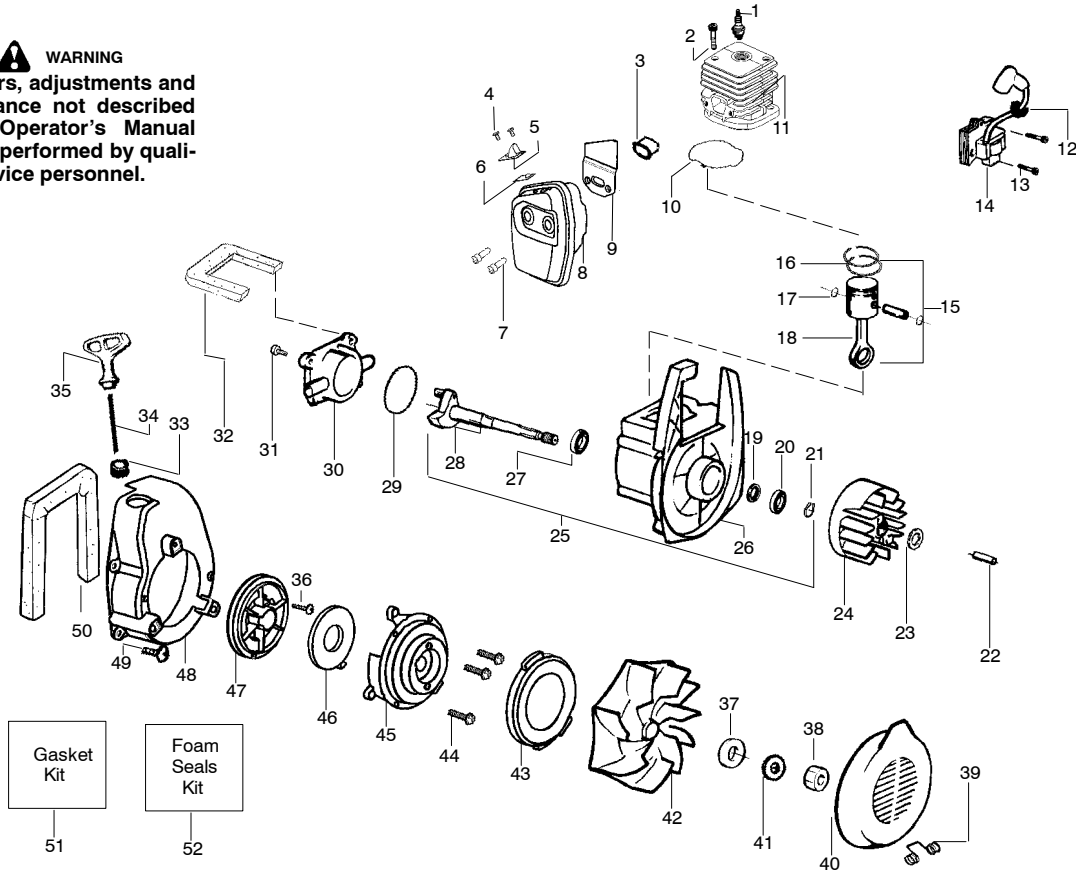

TYPE 1

WARNING
All repairs, adjustments and maintenance not described in the Operator's Manual must be performed by qualified service personnel.

Ref.	Part No.	Description	Ref.	Part No.	Description	Ref.	Part No.	Description
1.	952030249	Spark Plug (RCJ-6Y)	19.	530019264	Seal-Crankcase	34.	530071467	Kit-Rope
2.	530015953	Screw	20.	530055728	Bearing-Outer	35.	530049488	Handle-Starter
3.	530055191	Insulator-Heat	21.	530015941	Retainer Ring-C'chaff	36.	530016326	Screw-Rope
4.	530055240	Screw	22.	530016190	Spacer-Flywheel	37.	530016279	Washer-Flat
5.	530055241	Deflector-Muffler	23.	530015149	Washer	38.	530626605	Nut
6.	530071461	Kit-Spark Screen(incl. #4)	24.	530039209	Assy-Flywheel	39.	530402043	Spring-Return Cover
7.	530016341	Screw-Muffler-Internal	25.	530071456	Assy-Crankcase/Crank shaft (incl. 21,26,28)	40.	530049313	Inlet Door
8.	530071499	Kit-Muffler (incl. 4-6,7,9)	26.	530012440	Assy-Crankcase (Incl. 19,20,27)	41.	530016240	Washer-Belleville
9.	530071458	Gasket-Baffle	27.	530032125	Bearing-Inner	42.	530069817	Assy-Impeller
10.	530071458	Gasket-Cylinder	28.	530012452	Assy-Crankshaft	43.	530055106	Seal-Ring
11.	530071457	Kit-Cylinder	29.	530071458	O-ring-C/case-Shroud	44.	530016349	Screw
12.	530019182	Grommet-Ign. Module	30.	530012443	Cover-Crankcase	45.	530055101	Housing-Pulley
13.	530016357	Screw-Ignition Module	31.	530015810	Screw	46.	530042086	Spring-Starter
14.	530035505	Ignition Module	32.	530071459	Foam-219mm (kit)	47.	530071466	Kit-Starter Pulley
15.	530069812	Kit-Piston (Incl. 16 & 17)	33.	530029182	Eyelet-Flange	48.	530055102	Fan Housing
16.	530055120	Piston Ring				49.	530015810	Screw
17.	530015162	Retainer-Piston Pin				50.	530071459	Foam-365mm (kit)
18.	530069945	Assy-Connecting Rod				51.	530071458	Kit-Gasket
						52.	530071459	Kit-Foam Seals

✓ = NEW PART NUMBER FOR THIS IPL

★ = REFER TO THE SERVICE REFERENCE INDICATED FOR MORE INFORMATION. (LOCATED AT END OF IPL)