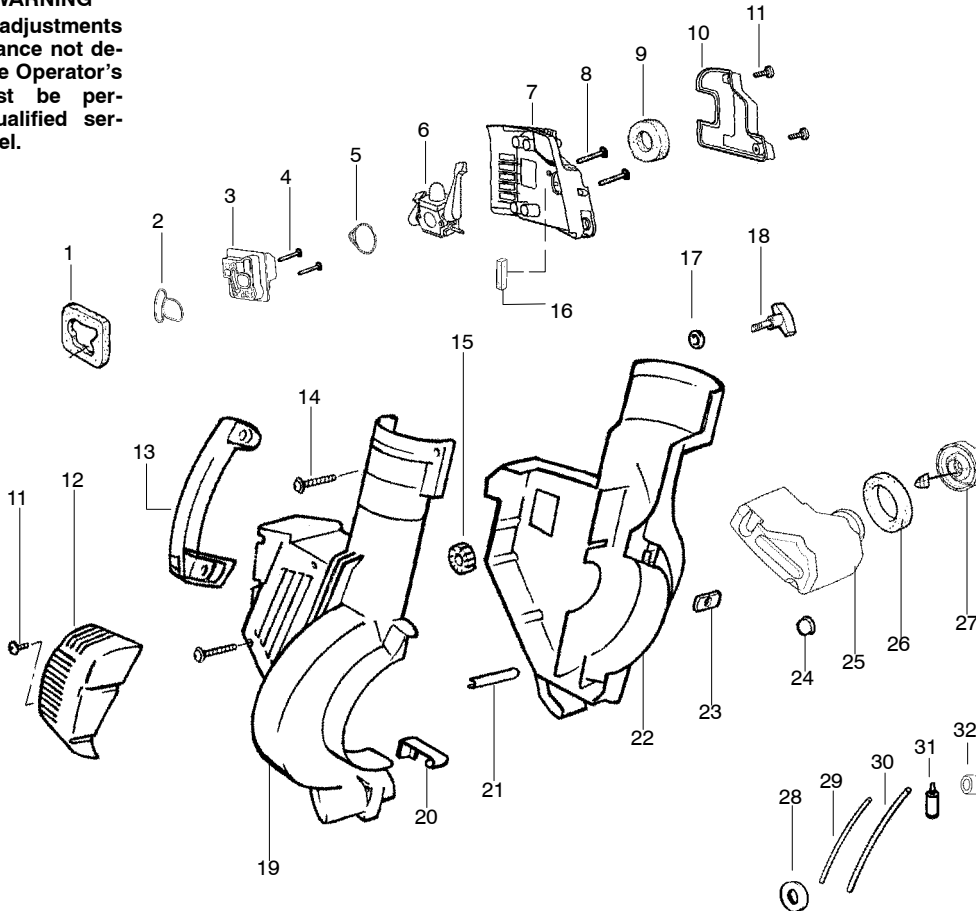

TYPE 2

⚠ WARNING

All repairs, adjustments and maintenance not described in the Operator's Manual must be performed by qualified service personnel.

Ref.	Part No.	Description	Ref.	Part No.	Description
1.	530071459	Air Dam (kit)	21.	530049617	Guide-Starter Rope
2.	530071458	Gasket-Adapter (kit)	22.	530056691	Housing-Left
3.	530035561	Carburetor Adaptor	23.	530016207	Nut
4.	530016309	Screw	24.	530036792	Isolator-Crankcase
5.	530071458	Gasket-Carburetor (kit)	25.	530049491	Assy-Fuel Tank
6.	---	Kit-Carb Ass'y.	26.	530049527	Gasket-Fuel Tank
	530071645	(C1Q-W11)	27.	530049386	Fuel Cap w/Retainer
	530071632	(C1Q-W11C)	28.	530049656	Grommet-Shroud
	530071775	(WT-606)	29.	530069247	Kit-Line Carb/Purge
7.	530056639	Air Box	30.	530069216	Kit-Line Tank/Purge
8.	530015849	Screw-Carb.	31.	530095646	Assy-Fuel Pick-up
9.	530049383	Filter-Air	32.	530071459	Grommet-Fuel line (kit)
10.	530056582	Cover-Air Filter			Not Shown
11.	530016349	Screw		530163808	Operator Manual
12.	530056642	Guard-Muffler		530057414	Warning Decal
13.	530095469	Handle		530057215	Decal-Start Inst.
14.	530015886	Screw			
15.	530049323	Isolator			
16.	530071459	Foam 25.4mm (kit)			
17.	530015197	Nut			
18.	530016322	Knob-Blower			
19.	530056690	Housing-Right			
20.	530402044	Spring-Cover Latch			

✓ = NEW PART NUMBER FOR THIS IPL

* = REFER TO THE SERVICE REFERENCE INDICATED FOR MORE INFORMATION. (LOCATED AT END OF IPL)