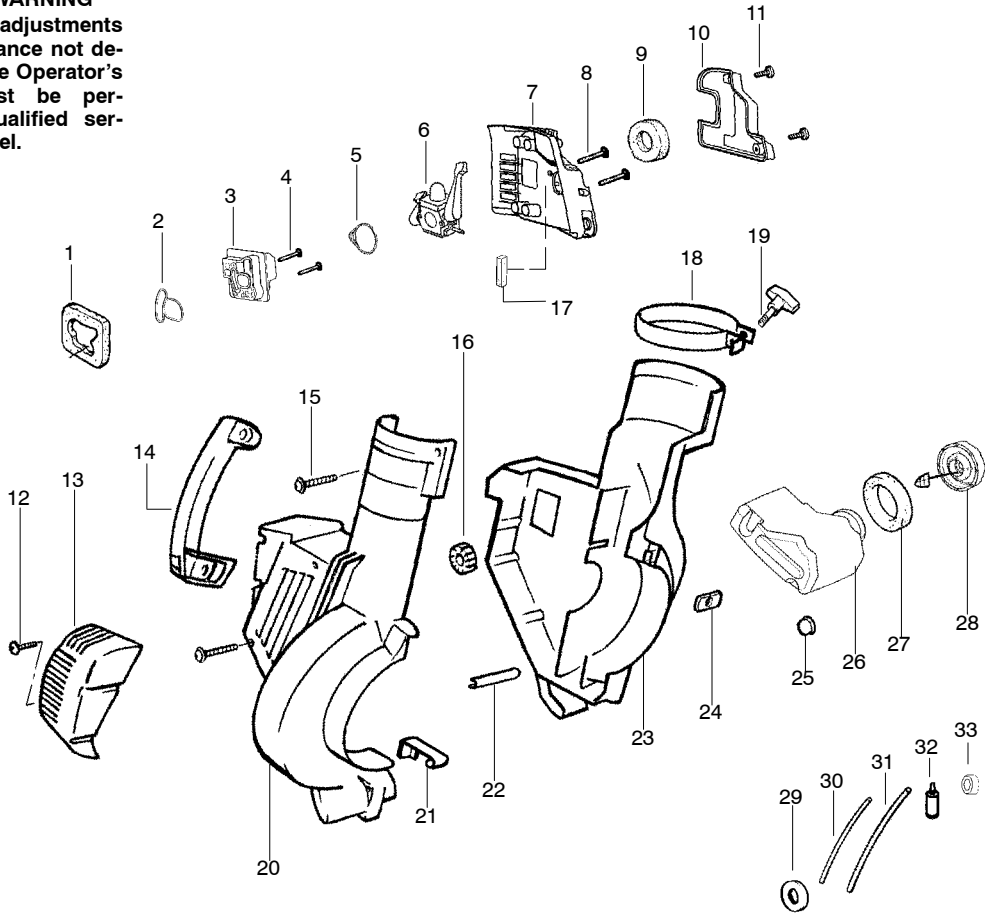

## TYPE 1

**WARNING**  
All repairs, adjustments and maintenance not described in the Operator's Manual must be performed by qualified service personnel.

Ref.	Part No.	Description	Ref.	Part No.	Description
1.	530071459	Air Dam (kit)	23.	530056216	Shroud-Green Left
2.	530071458	Gasket-Carb. Adapter/Cyl.	24.	530016207	Nut
3.	530035502	Carburetor Adaptor	25.	530036792	Isolator-Crankcase
4.	530016309	Screw	26.	530049491	Assy-Fuel Tank
5.	530071458	Gasket-Carburetor	27.	530049527	Gasket-Fuel Tank
6.	530071465	Kit-Carb Ass'y. (C1Q-W11)	28.	530049386	Fuel Cap w/Retainer
7.	530056233	Air Box-Purple	29.	530049656	Grommet-Shroud
8.	530016340	Screw-Carb.	30.	530069247	Kit-Line Carb/Purge
9.	530049383	Filter-Air	31.	530069216	Kit-Line Tank/Purge
10.	530056234	Cover-Purple Air Filter	32.	530095646	Assy-Fuel Pick-up
11.	530016354	Screw-Air Box Cover	33.	530071459	Grommet-Fuel line (kit)
12.	530016349	Screw	Not Shown		
13.	530056235	Assy-Purple Muffler Cover	530088125	Operator Manual	
14.	530095469	Handle	530084404	Warning Decal	
15.	530015886	Screw	530055358	Decal-Start Inst.	
16.	530049323	Isolator			
17.	530071459	Foam 25.4mm (kit)			
18.	530016324	Clamp-Blower Tube			
19.	530016322	Knob-Tube Clamp			
20.	530056217	Shroud-Green Right			
21.	530402044	Spring-Cover Latch			
22.	530049617	Guide-Starter Rope			

✓ = NEW PART NUMBER FOR THIS IPL

★ = REFER TO THE SERVICE REFERENCE INDICATED FOR MORE INFORMATION. (LOCATED AT END OF IPL)

✓ = NEW PART NUMBER FOR THIS IPL

★ = REFER TO THE SERVICE REFERENCE INDICATED FOR MORE INFORMATION. (LOCATED AT END OF IPL)

Carburetor Assembly Part Number 530071465 - (C1Q-W11)

4

5

Ref.	Part No.	Description
1.	530071465	Assy-Carb. Zama (C1Q-W11)
2.	530038479	Cap-Limiter (high) brown
3.	530038478	Cap-Limiter (low) tan
4.	530071475	Kit-Carb. Repair
5.	530071489	Kit-Dia. (GND-34)