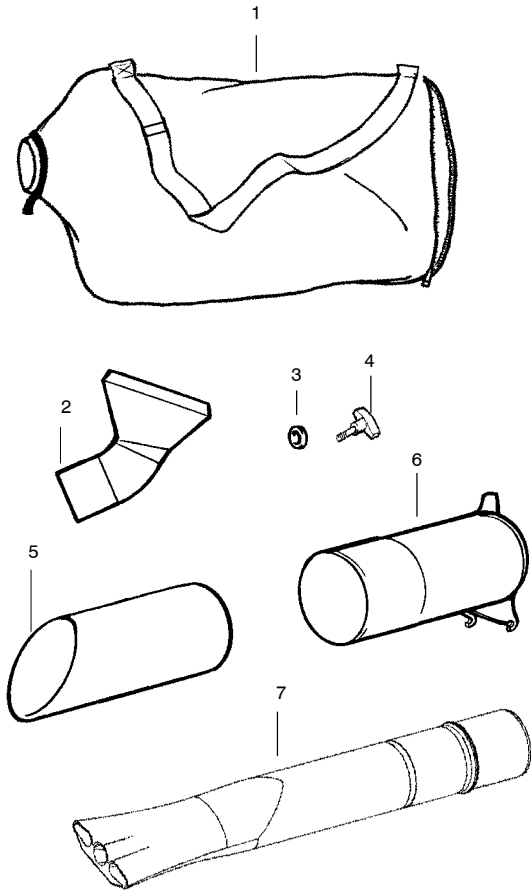

✓ = NEW PART NUMBER FOR THIS IPL

★ = REFER TO THE SERVICE REFERENCE INDICATED FOR MORE INFORMATION. (LOCATED AT END OF IPL)

Carburetor Assembly Part Number 530071465 - (C1Q-W11)

4

5

Ref.	Part No.	Description
1.	530071465	Assy-Carb. Zama (C1Q-W11)
2.	530038479	Cap-Limiter (high) brown
3.	530038478	Cap-Limiter (low) tan
4.	530071475	Kit-Carb. Repair
5.	530071489	Kit-Dia. (GND-34)

Assy - Vacuum

Ref.	Part No.	Description
1.	530095564	Assy-Vac. Bag w/strap
2.	530095470	Tube-Elbow Vac
3.	530049686	Retainer-Vac Tube Knob
4.	530016322	Knob
5.	530094476	Tube-Lower Vac
6.	*****	Tube-Upper Vac
7.	530095593	Tube-Blower