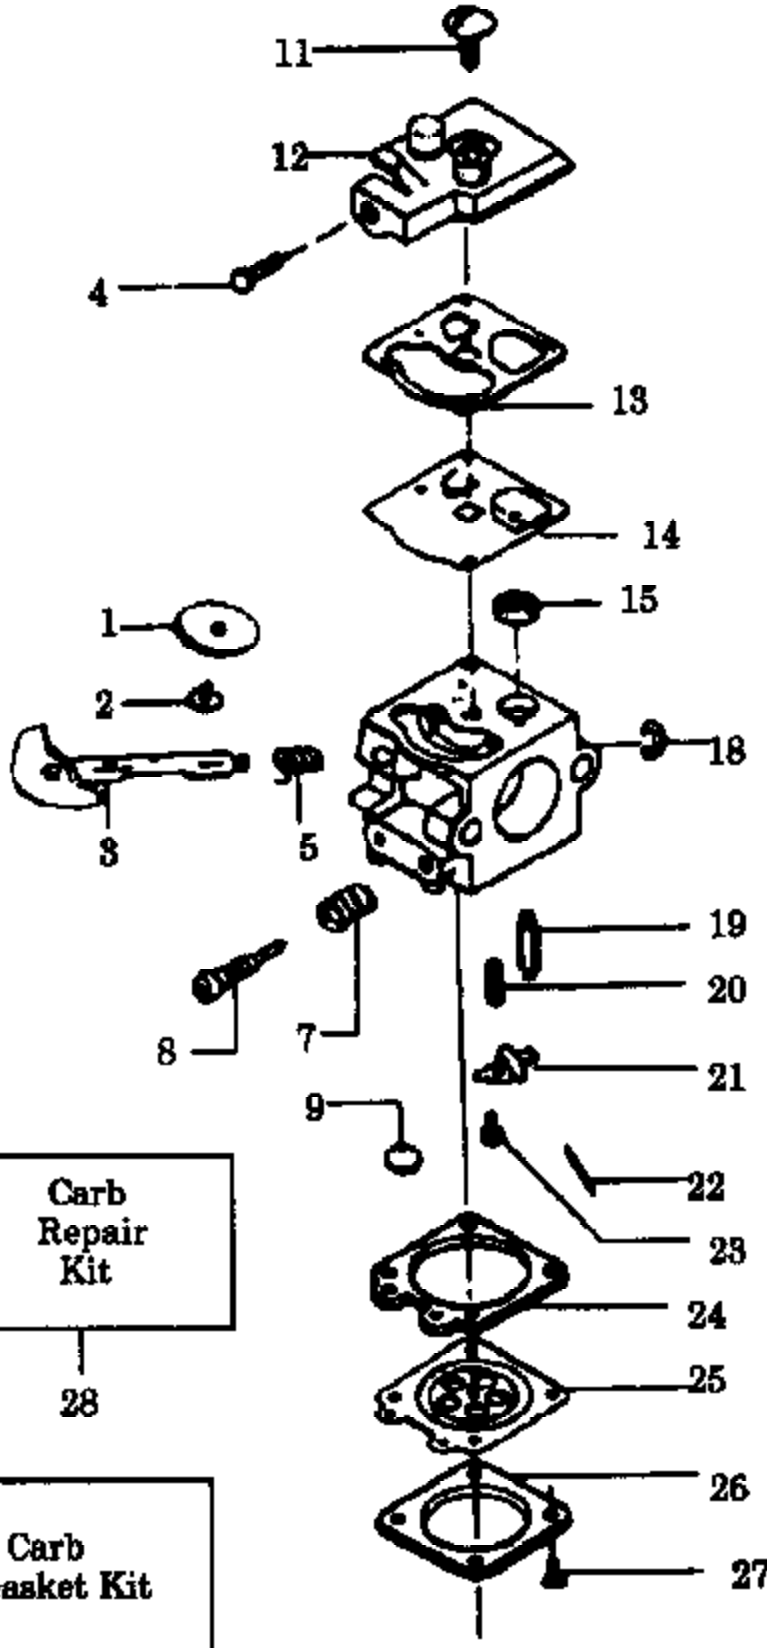

Carb
Repair
Kit

28

Carb
Gasket
Kit

29

Ref #	Part Number	Qty	Description
1	530035197		Valve Throttle
2	530035015		Screw-Throttle Valve
3	530035132		Shaft Ass'y.-Throttle
4	530035156		Idle Speed Screw
5	530035138		Spring-Throttle Return
7	530035200		Spring-High Speed Mixture Needle
8	530035198		Needle-High Speed Mixture
9	530035162		Plug-5/16 Dia. Welch
11	530035017		Screw-Pump Cover
12	530035191		Cover-Fuel Pump
13	530035164		Gasket-Fuel Pump
14	530035166		Diaphragm-Fuel Pump
15	530035178		Screen-Fuel Inlet
18	530035007		Ring-Throttle Retainer
19	530035106		Valve-Inlet Needle
20	530035139		Spring-Metering Lever
21	530035031		Lever-Metering
22	530035028		Pin-Metering Lever
23	530035016		Screw-Metering Lever Pin
24	530035151		Gasket-Metering Diaphragm
25	530035014		Diaphragm-Metering
26	530035003		Cover-Metering Diaphragm
27	530035021		Screw Ass'y.-Metering Cover
28	530035199		Kit-Carb. Kwik Repair (Inc. 13,14,24,25)
29	530035186		Kit-Carb. Gasket/Diaphragm (Inc. 9,13,14, 19,20,21,22,23,24,25)

1920 Gas Blower Page 7 of 14
CARBURETOR