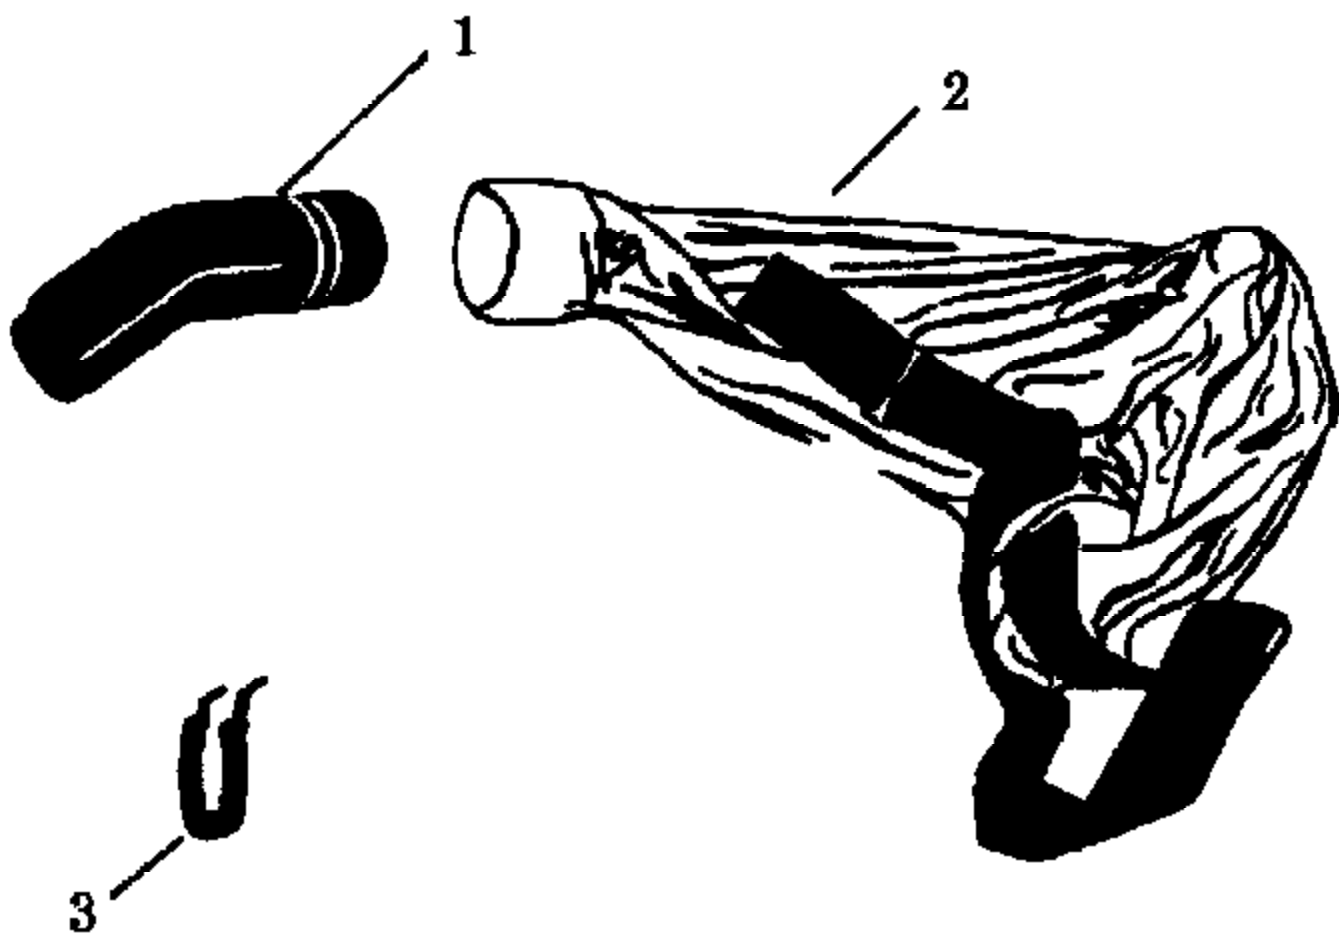

Ref #	Part Number	Qty	Description
1	530094654		Elbow
2	530069272		Vacuum Bag Kit (Incl. #1)
3	530010850		Rear Handle Ass'y.
4	530094660		Spacer
5	530069270		Vacuum Tube Kit (Incl. #4)

1920 Gas Blower Page 14 of 14
VAC ATTACHMENT KIT