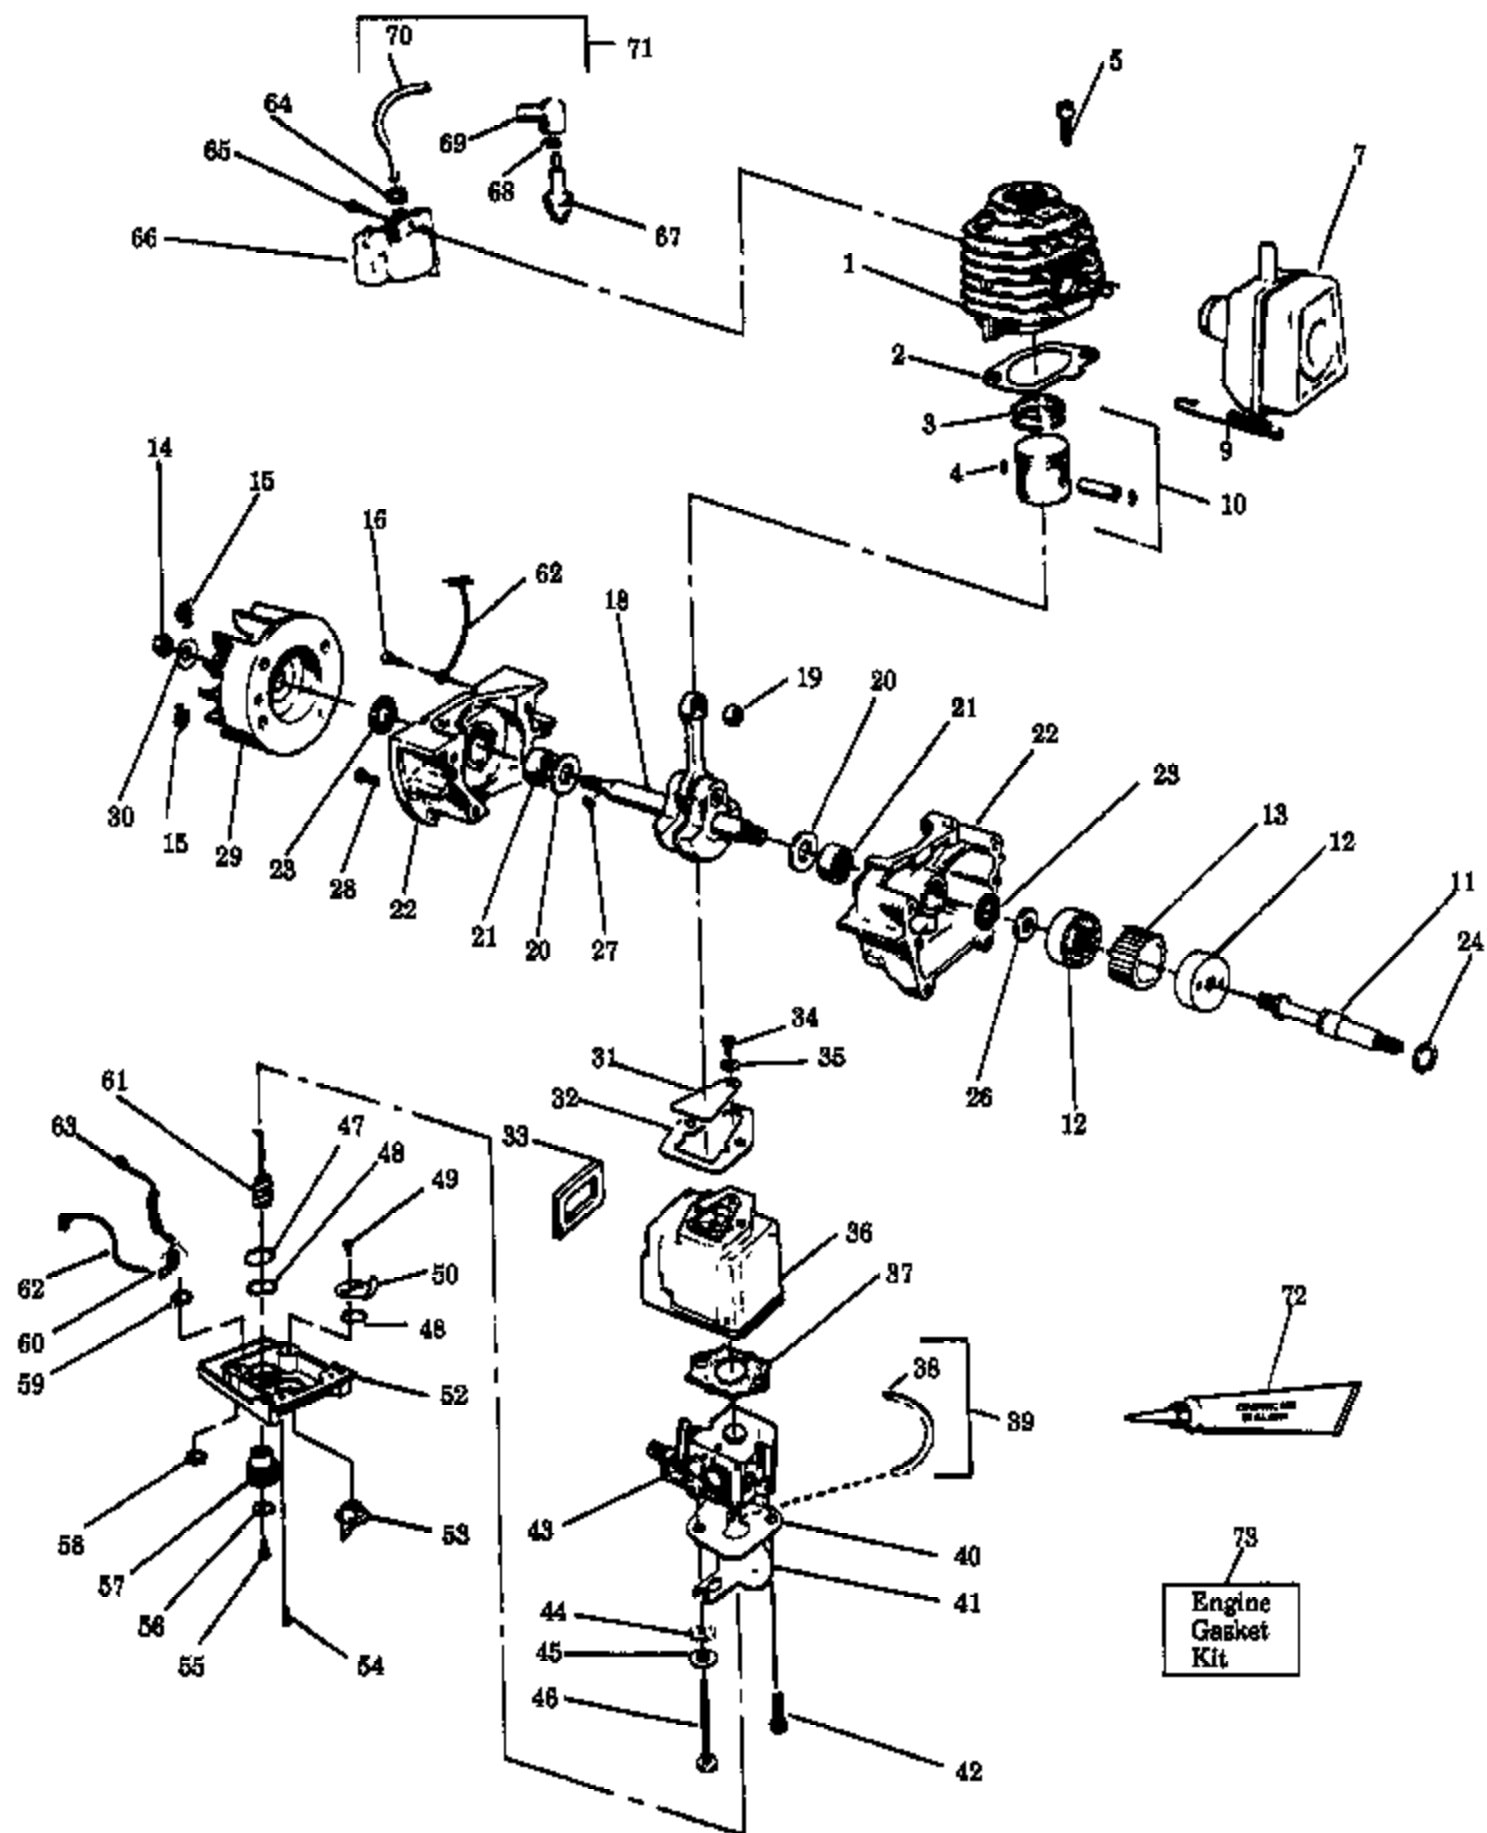

Ref #	Part Number	Qty	Description
1	530012244		Models 1920 & 1925
1	530012252		Model 1960
2	530019111		Cylinder Gasket
3	530026413		Models 1920, 1925
3	530026681		Model 1960
4	530015162		Wrist Pin Retainer
5	530015239		Screw
7	530069245		Muffler Ass'y.
9	530024903		Muffler Attachment Spring
10	530010753		Models 1920, 1925
10	530069203		Model 1960
11	530069242		Shaft Kit
12	530012145		Shaft Coupling
13	530094243		Plastic Coupling
14	530626605		Flywheel Nut
15	530023817		Starter Dog Spring
16	530015004		Screw
17	530032092		Piston Pin Bearing Model 1960 Only
18	530027273		Models 1920, 1925
18	530010853		Model 1960
19	530032092		Piston Pin Bearing Model 1960
20	530015351		Washer
21	530032029		Crankshaft Bearing
22	530010757		Crankcase Ass'y. (Incl. #21,23 & 28)
23	530019059		Crankcase Seal
24	530015763		Washer
26	530001717		Coupling Washer
27	530015126		Flywheel Key
28	530015168		Screw
29	530039111		Flywheel Ass'y.
30	530015127		Flywheel Washer
31	530024438		Reed Valve
32	530019108		Carburetor Case to Crankcase Gasket
33	530019105		Carburetor Case Seal
34	530015241		Screw
35	530023367		Washer
36	530026818		Carburetor Case
37	530019157		Carburetor Gasket
38	530026981		Fuel Line Fitting
39	530010875		Fuel Line & Fitting Ass'y.
40	530026797		Choke Guide Plate
41	530026772		Choke Shutter
42	530015674		Screw
43	530035196		Carburetor
44	530015254		Wave Washer
45	530015673		Spacer
46	530015630		Screw
47	530015654		Retaining Ring
48	530015147		Wave Washer
49	530015407		Screw
50	530026773		Choke Actuator
52	530026764		Carb. Case Cover
53	530023807		Choke Knob
54	530015675		Screw
55	530015660		Screw
56	530015123		Washer

1920 Gas Blow Pipe 11 of 14
POWER UNIT