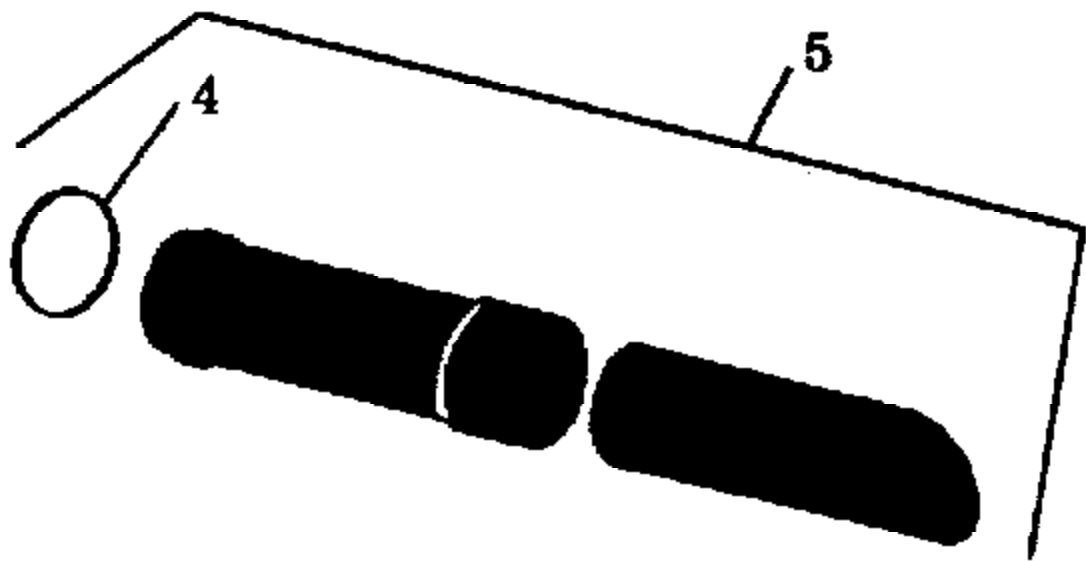

[Order Weed Eater blower parts on eBay](#)

Ref #	Part Number	Qty	Description
1	530094654		Elbow
2	530069272		Vacuum Bag Kit (Incl. #1)
3	530010850		Rear Handle Ass'y.
4	530094660		Spacer
5	530069270		Vacuum Tube Kit (Incl. #4)

1925 Gas Blower Page 14 of 14
VAC ATTACHMENT KIT