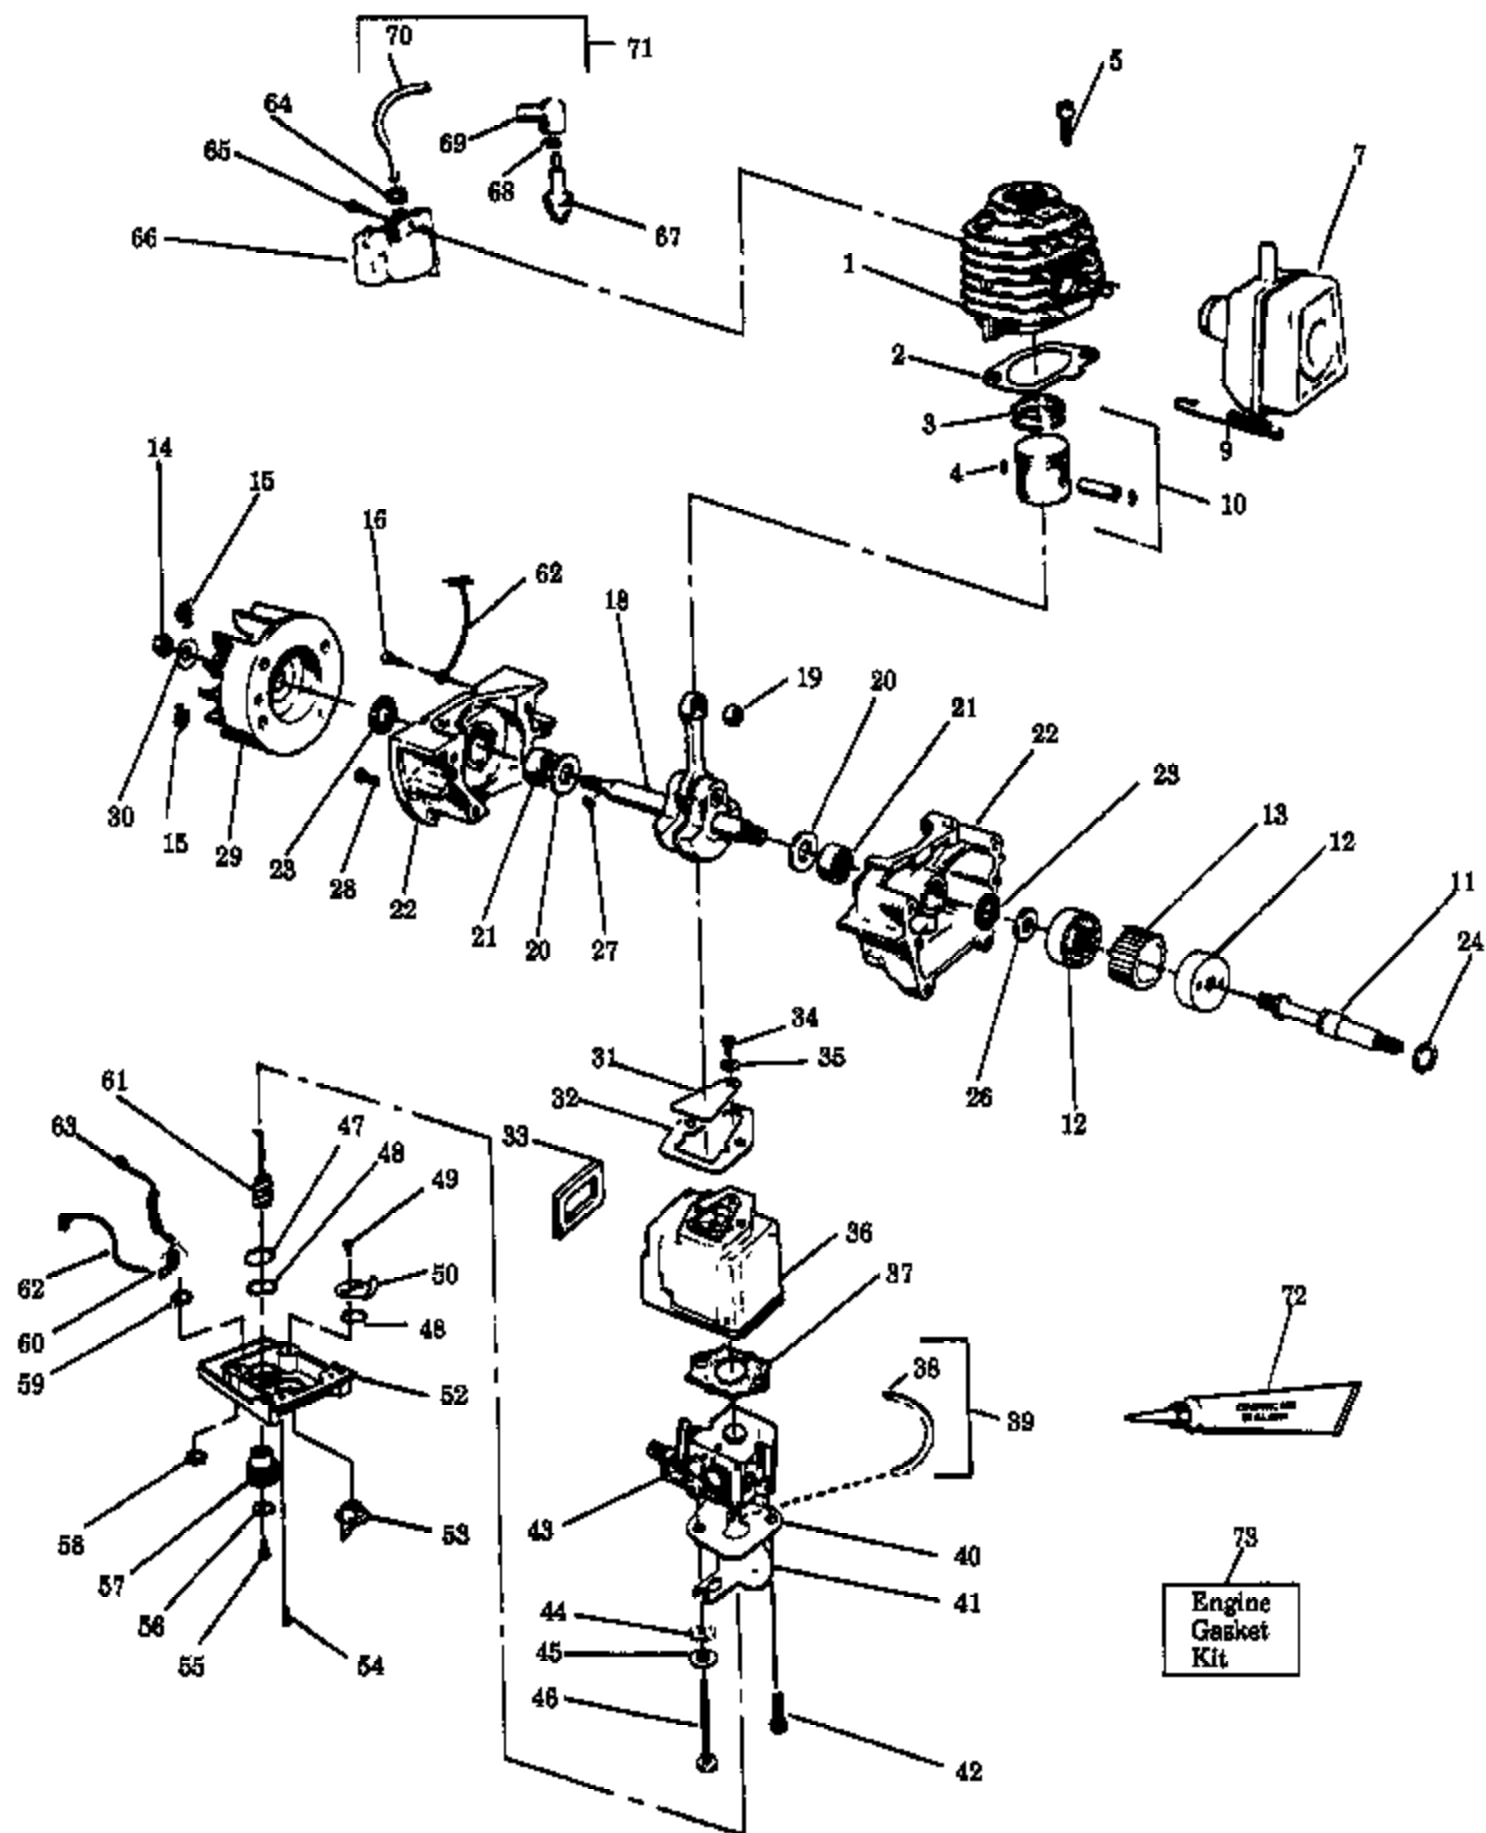

1925 Gas Blower Page 7 of 14
 CARBURETOR

[Order Weed Eater blower parts on eBay](#)

Ref #	Part Number	Qty	Description
1	530094426		Nozzle
2	530094518		Elbow
3	530094425		Extension Tube
4	530094424		Pivot Tube
5	952062003		Goggles
A	530027215		Warning Decal

1925 Gas Blower Page 9 of 14
GUTTER ATTACHMENT KIT

[Order Weed Eater blower parts on eBay](#)

Ref #	Part Number	Qty	Description
1	530012244		Models 1920 & 1925
1	530012252		Model 1960
2	530019111		Cylinder Gasket
3	530026413		Models 1920, 1925
3	530026681		Model 1960
4	530015162		Wrist Pin Retainer
5	530015239		Screw
7	530069245		Muffler Ass'y.
9	530024903		Muffler Attachment Spring
10	530010753		Models 1920, 1925
10	530069203		Model 1960
11	530069242		Shaft Kit
12	530012145		Shaft Coupling
13	530094243		Plastic Coupling
14	530626605		Flywheel Nut
15	530023817		Starter Dog Spring
16	530015004		Screw
17	530032092		Piston Pin Bearing Model 1960 Only
18	530027273		Models 1920, 1925
18	530010853		Model 1960
19	530032092		Piston Pin Bearing Model 1960
20	530015351		Washer
21	530032029		Crankshaft Bearing
22	530010757		Crankcase Ass'y. (Incl. #21,23 & 28)
23	530019059		Crankcase Seal
24	530015763		Washer
26	530001717		Coupling Washer
27	530015126		Flywheel Key
28	530015168		Screw
29	530039111		Flywheel Ass'y.
30	530015127		Flywheel Washer
31	530024438		Reed Valve
32	530019108		Carburetor Case to Crankcase Gasket
33	530019105		Carburetor Case Seal
34	530015241		Screw
35	530023367		Washer
36	530026818		Carburetor Case
37	530019157		Carburetor Gasket
38	530026981		Fuel Line Fitting
39	530010875		Fuel Line & Fitting Ass'y.
40	530026797		Choke Guide Plate
41	530026772		Choke Shutter
42	530015674		Screw
43	530035196		Carburetor
44	530015254		Wave Washer
45	530015673		Spacer
46	530015630		Screw
47	530015654		Retaining Ring
48	530015147		Wave Washer
49	530015407		Screw
50	530026773		Choke Actuator
52	530026764		Carb. Case Cover
53	530023807		Choke Knob
54	530015675		Screw
55	530015660		Screw
56	530015123		Washer