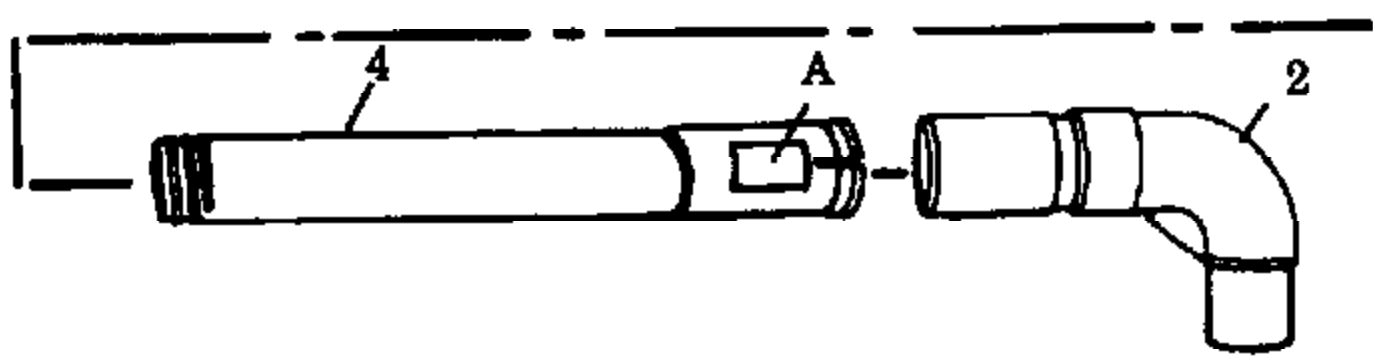

Ref #	Part Number	Qty	Description
1	530094426		Nozzle
2	530094518		Elbow
3	530094425		Extension Tube
4	530094424		Pivot Tube
5	952062003		Goggles
A	530027215		Warning Decal

1925 Gas Blower Page 9 of 14
GUTTER ATTACHMENT KIT

[Order Weed Eater blower parts on eBay](#)