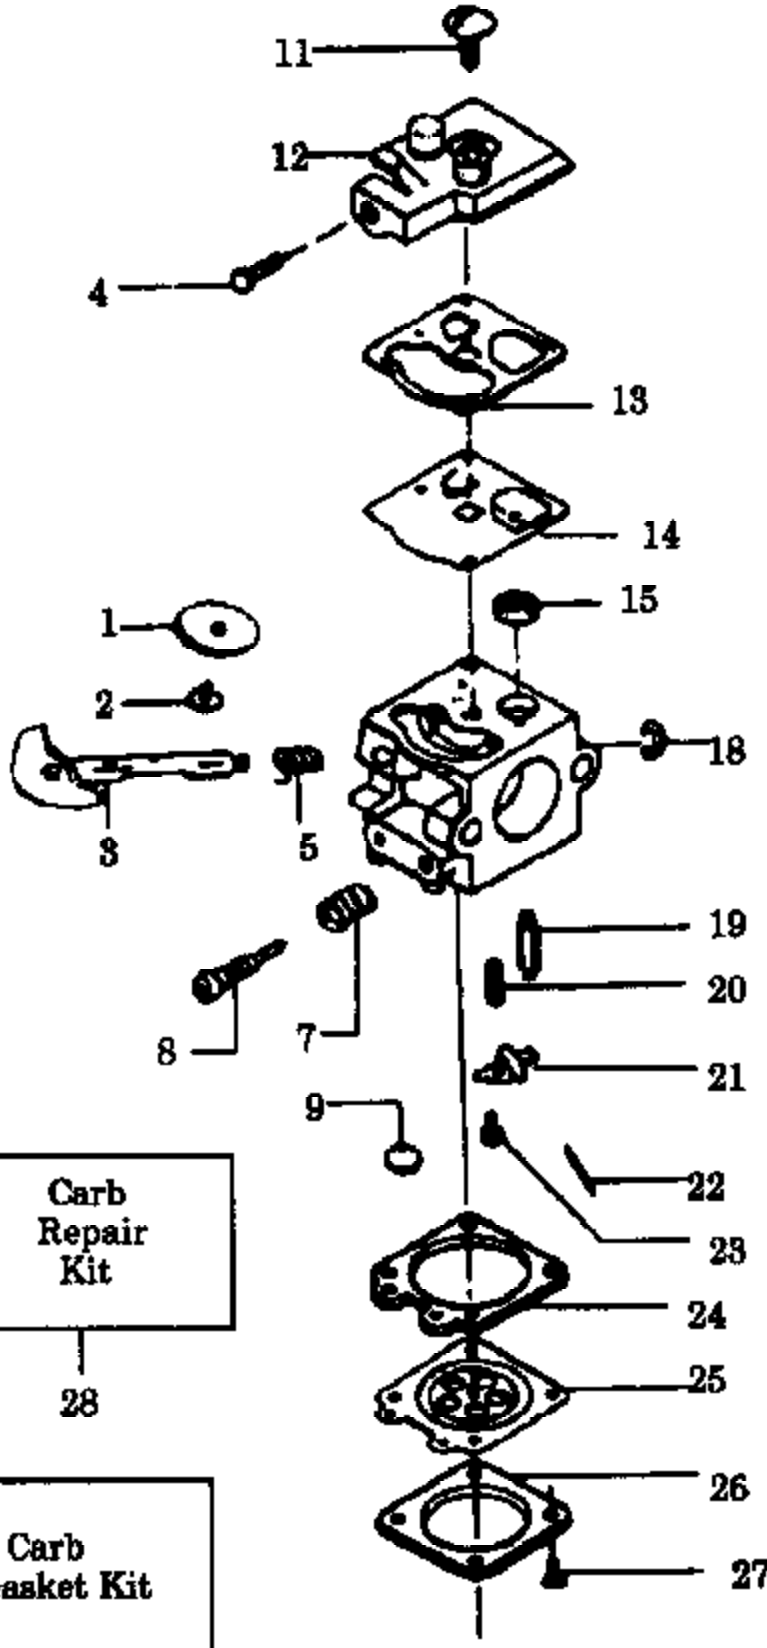

Carb Repair Kit

28

Carb Gasket Kit

29

Ref #	Part Number	Qty	Description
1	530035197		Valve Throttle
2	530035015		Screw-Throttle Valve
3	530035132		Shaft Ass'y.-Throttle
4	530035156		Idle Speed Screw
5	530035138		Spring-Throttle Return
7	530035200		Spring-High Speed Mixture Needle
8	530035198		Needle-High Speed Mixture
9	530035162		Plug-5/16 Dia. Welch
11	530035017		Screw-Pump Cover
12	530035191		Cover-Fuel Pump
13	530035164		Gasket-Fuel Pump
14	530035166		Diaphragm-Fuel Pump
15	530035178		Screen-Fuel Inlet
18	530035007		Ring-Throttle Retainer
19	530035106		Valve-Inlet Needle
20	530035139		Spring-Metering Lever
21	530035031		Lever-Metering
22	530035028		Pin-Metering Lever
23	530035016		Screw-Metering Lever Pin
24	530035151		Gasket-Metering Diaphragm
25	530035014		Diaphragm-Metering
26	530035003		Cover-Metering Diaphragm
27	530035021		Screw Ass'y.-Metering Cover
28	530035199		Kit-Carb. Kwik Repair (Inc. 13,14,24,25)
29	530035186		Kit-Carb. Gasket/Diaphragm (Inc. 9,13,14, 19,20,21,22,23,24,25)

1925 Gas Blower Page 7 of 14
CARBURETOR

[Order Weed Eater blower parts on eBay](#)