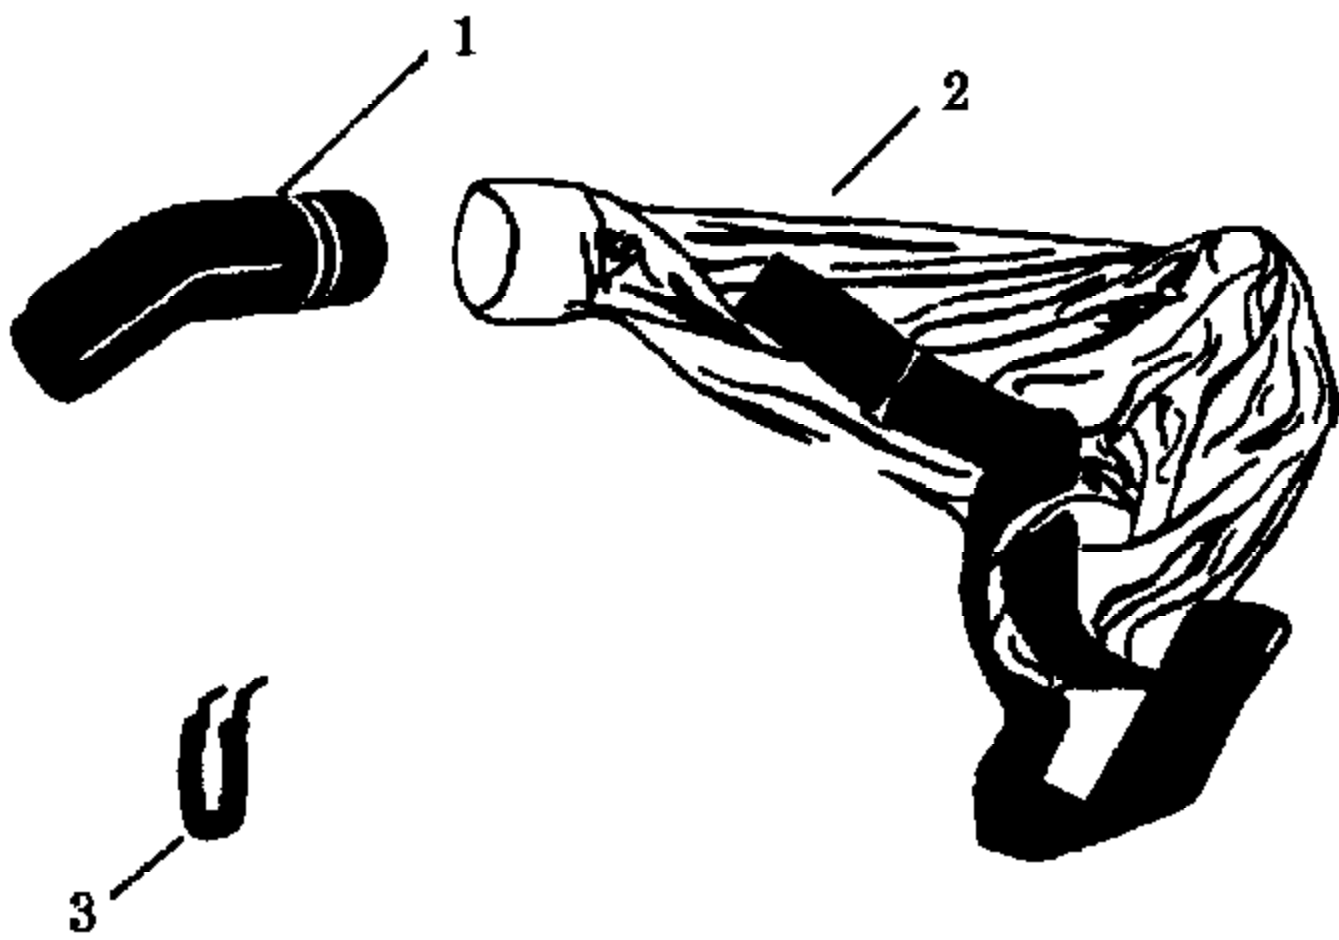

[Order Weed Eater blower parts on eBay](#)

Ref #	Part Number	Qty	Description
1	530094654		Elbow
2	530069272		Vacuum Bag Kit (Incl. #1)
3	530010850		Rear Handle Ass'y.
4	530094660		Spacer
5	530069270		Vacuum Tube Kit (Incl. #4)

1925 Gas Blower Page 14 of 14
VAC ATTACHMENT KIT