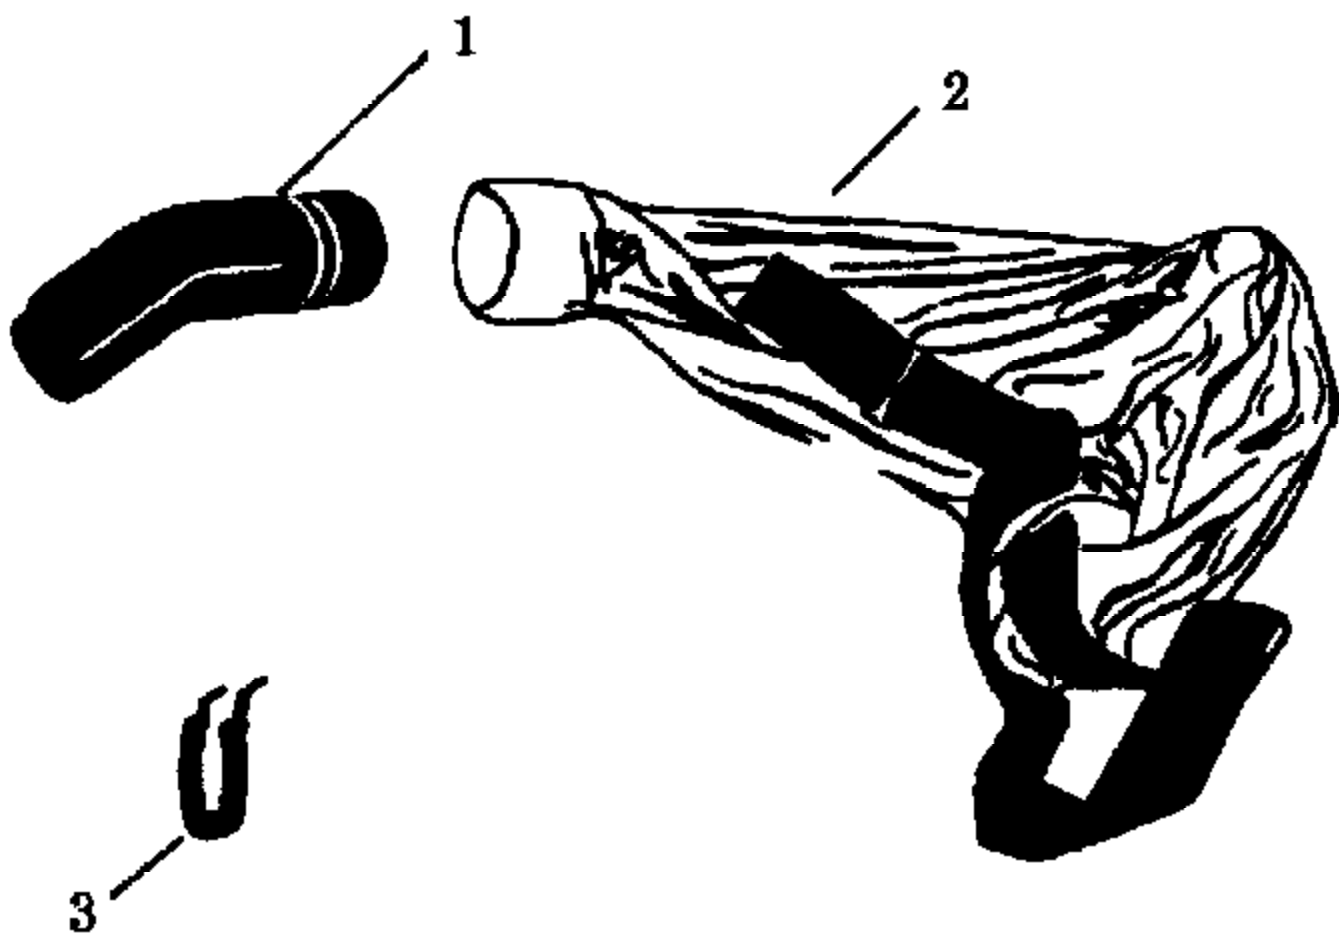

Ref #	Part Number	Qty	Description
1	530094654		Elbow
2	530069272		Vacuum Bag Kit (Incl. #1)
3	530010850		Rear Handle Ass'y.
4	530094660		Spacer
5	530069270		Vacuum Tube Kit (Incl. #4)

1960 Gas Blower Page 14 of 14
VAC ATTACHMENT KIT