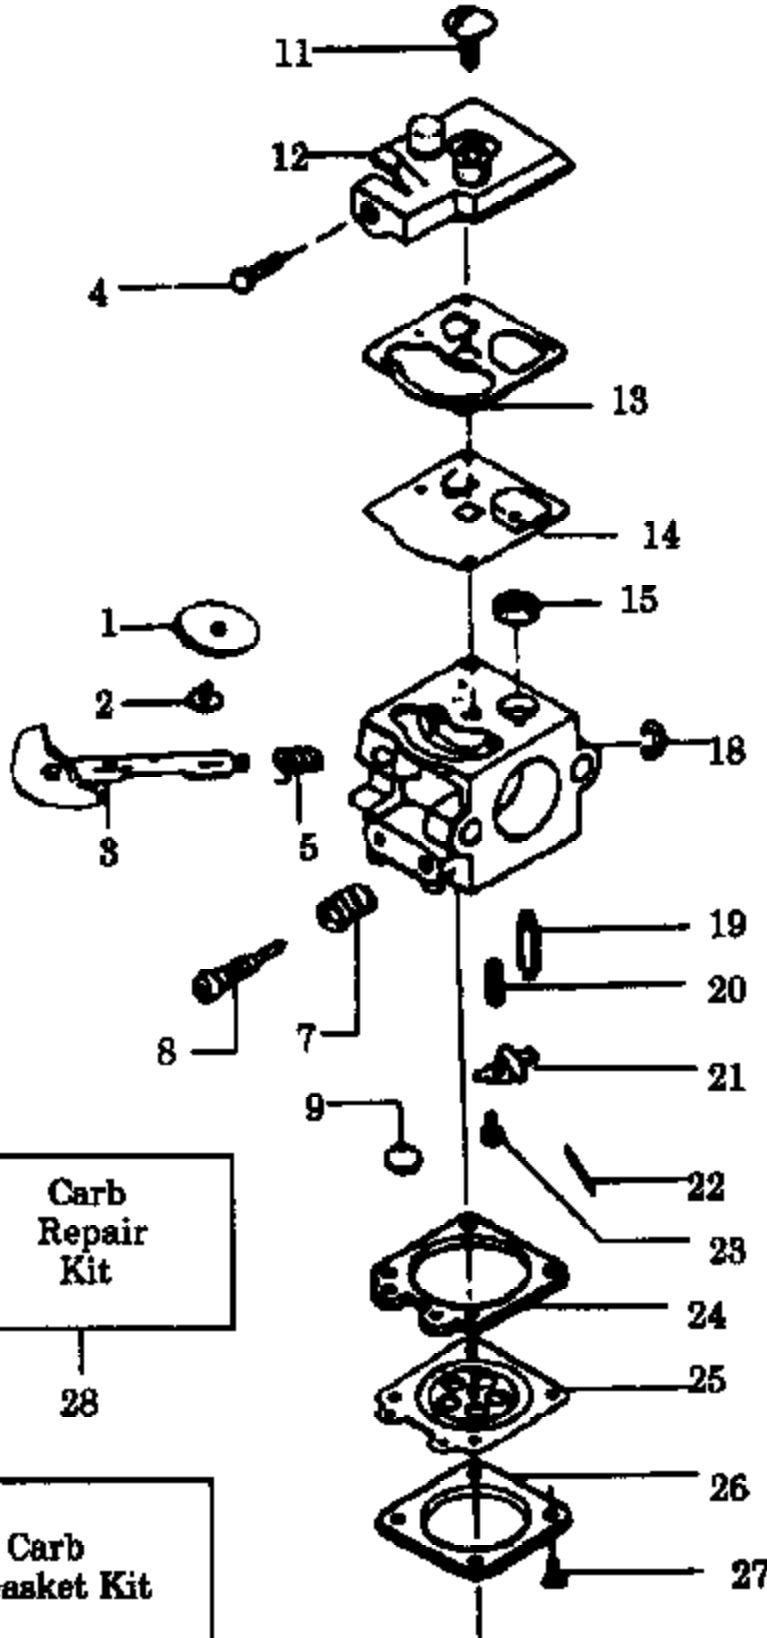

Carb
Repair
Kit

28

Carb
Gasket
Kit

29

Ref #	Part Number	Qty	Description
1	530035197		Valve Throttle
2	530035015		Screw-Throttle Valve
3	530035132		Shaft Ass'y.-Throttle
4	530035156		Idle Speed Screw
5	530035138		Spring-Throttle Return
7	530035200		Spring-High Speed Mixture Needle
8	530035198		Needle-High Speed Mixture
9	530035162		Plug-5/16 Dia. Welch
11	530035017		Screw-Pump Cover
12	530035191		Cover-Fuel Pump
13	530035164		Gasket-Fuel Pump
14	530035166		Diaphragm-Fuel Pump
15	530035178		Screen-Fuel Inlet
18	530035007		Ring-Throttle Retainer
19	530035106		Valve-Inlet Needle
20	530035139		Spring-Metering Lever
21	530035031		Lever-Metering
22	530035028		Pin-Metering Lever
23	530035016		Screw-Metering Lever Pin
24	530035151		Gasket-Metering Diaphragm
25	530035014		Diaphragm-Metering
26	530035003		Cover-Metering Diaphragm
27	530035021		Screw Ass'y.-Metering Cover
28	530035199		Kit-Carb. Kwik Repair (Inc. 13,14,24,25)
29	530035186		Kit-Carb. Gasket/Diaphragm (Inc. 9,13,14,19,20,21,22,23,24,25)

1960 Gas Blower Page 7 of 14
CARBURETOR