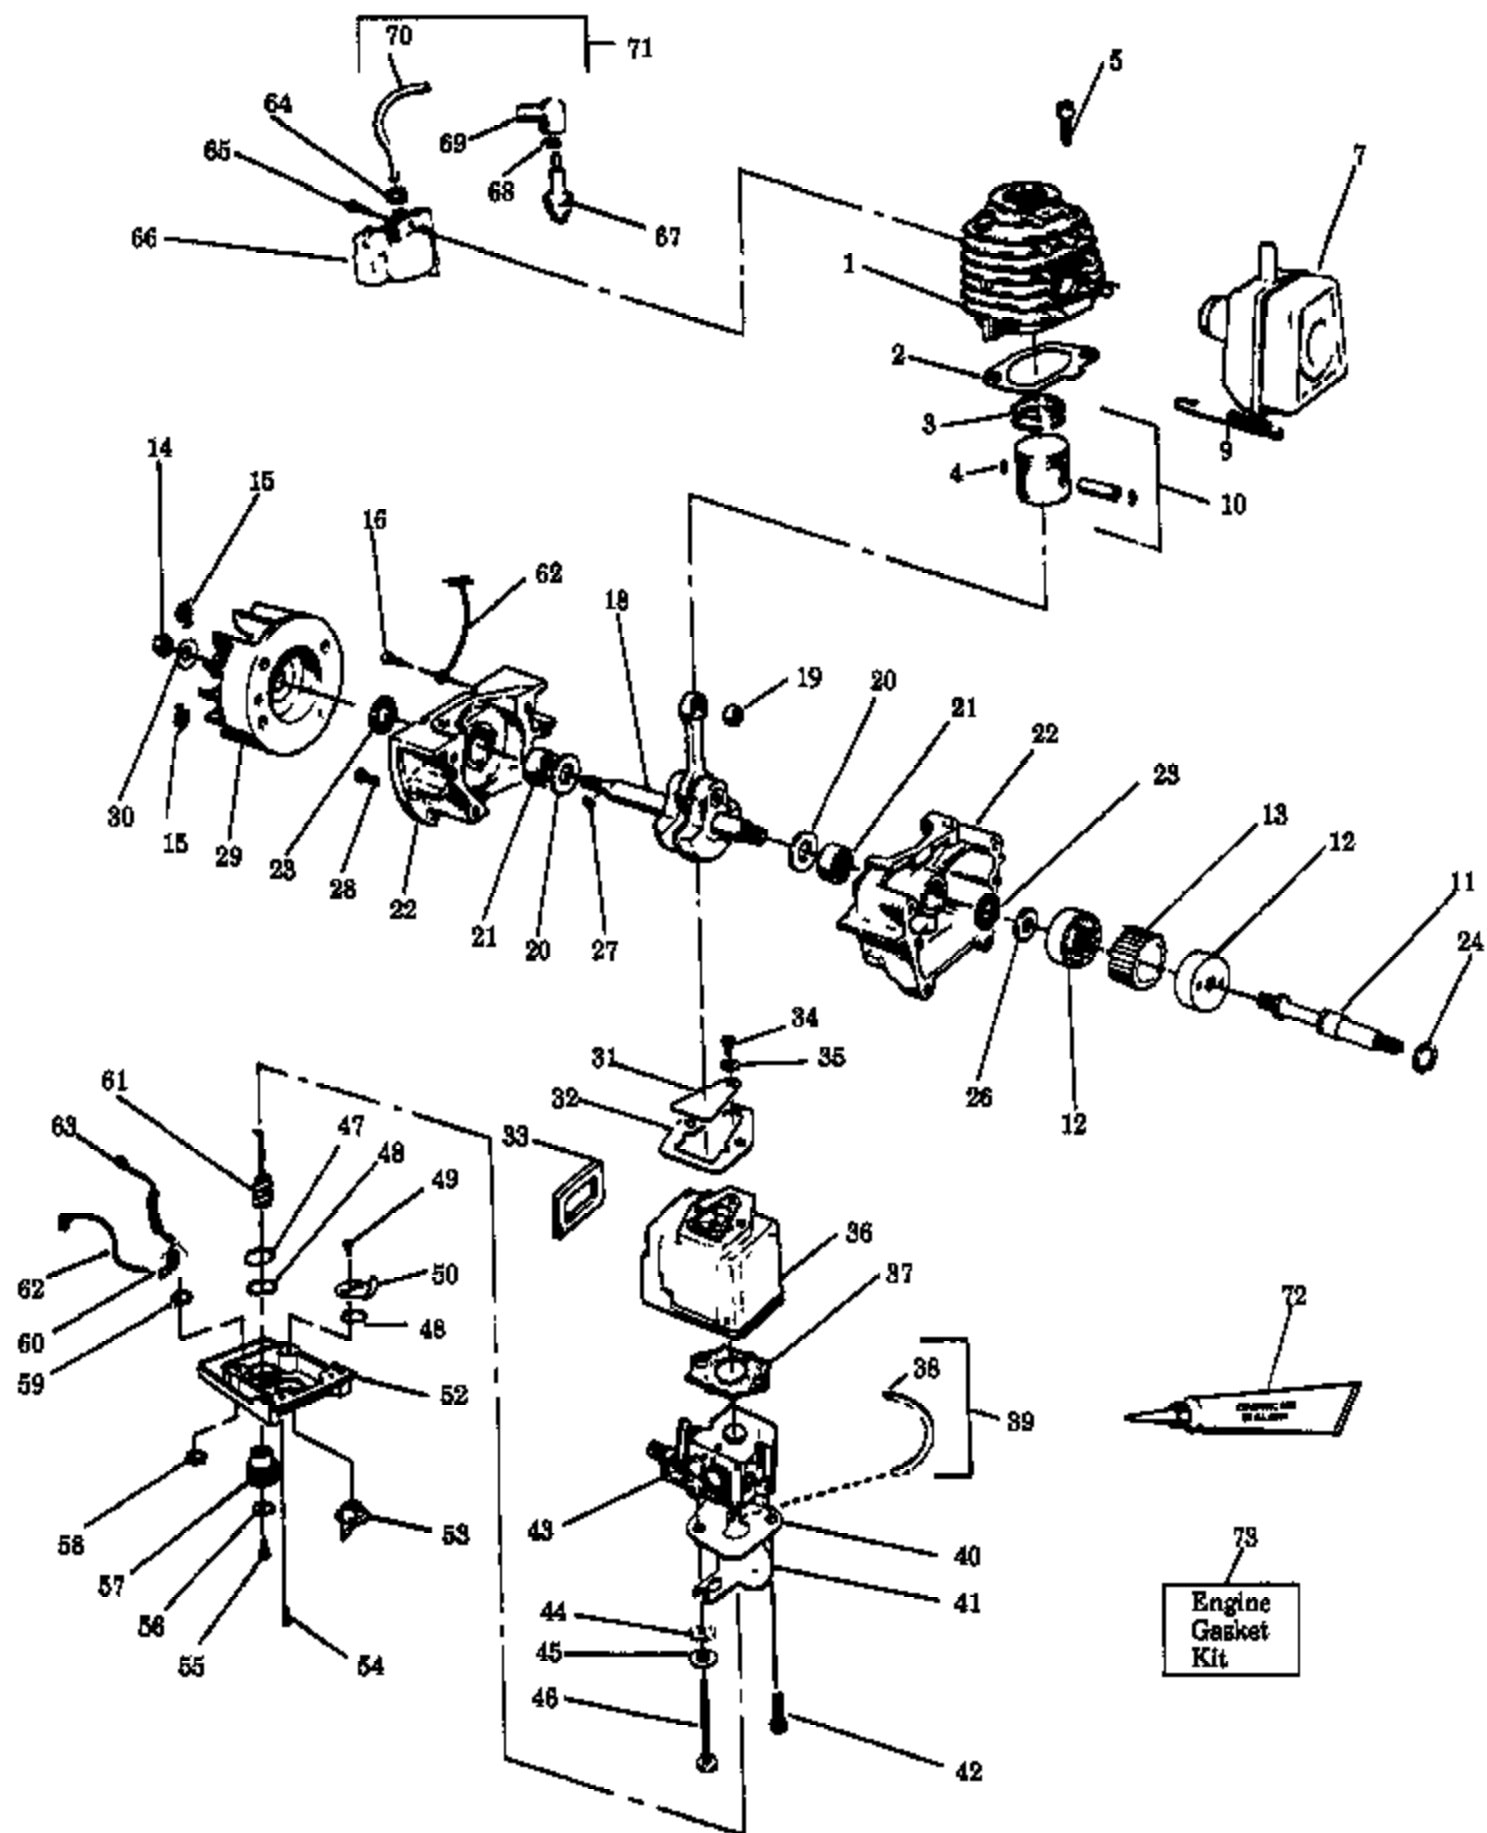

Ref #	Part Number	Qty	Description
1	530012244		Models 1920 & 1925
1	530012252		Model 1960
2	530019111		Cylinder Gasket
3	530026413		Models 1920, 1925
3	530026681		Model 1960
4	530015162		Wrist Pin Retainer
5	530015239		Screw
7	530069245		Muffler Ass'y.
9	530024903		Muffler Attachment Spring
10	530010753		Models 1920, 1925
10	530069203		Model 1960
11	530069242		Shaft Kit
12	530012145		Shaft Coupling
13	530094243		Plastic Coupling
14	530626605		Flywheel Nut
15	530023817		Starter Dog Spring
16	530015004		Screw
17	530032092		Piston Pin Bearing Model 1960 Only
18	530027273		Models 1920, 1925
18	530010853		Model 1960
19	530032092		Piston Pin Bearing Model 1960
20	530015351		Washer
21	530032029		Crankshaft Bearing
22	530010757		Crankcase Ass'y. (Incl. #21,23 & 28)
23	530019059		Crankcase Seal
24	530015763		Washer
26	530001717		Coupling Washer
27	530015126		Flywheel Key
28	530015168		Screw
29	530039111		Flywheel Ass'y.
30	530015127		Flywheel Washer
31	530024438		Reed Valve
32	530019108		Carburetor Case to Crankcase Gasket
33	530019105		Carburetor Case Seal
34	530015241		Screw
35	530023367		Washer
36	530026818		Carburetor Case
37	530019157		Carburetor Gasket
38	530026981		Fuel Line Fitting
39	530010875		Fuel Line & Fitting Ass'y.
40	530026797		Choke Guide Plate
41	530026772		Choke Shutter
42	530015674		Screw
43	530035196		Carburetor
44	530015254		Wave Washer
45	530015673		Spacer
46	530015630		Screw
47	530015654		Retaining Ring
48	530015147		Wave Washer
49	530015407		Screw
50	530026773		Choke Actuator
52	530026764		Carb. Case Cover
53	530023807		Choke Knob
54	530015675		Screw
55	530015660		Screw
56	530015123		Washer

1960 Gas Blow Page 11 of 14
POWER UNIT