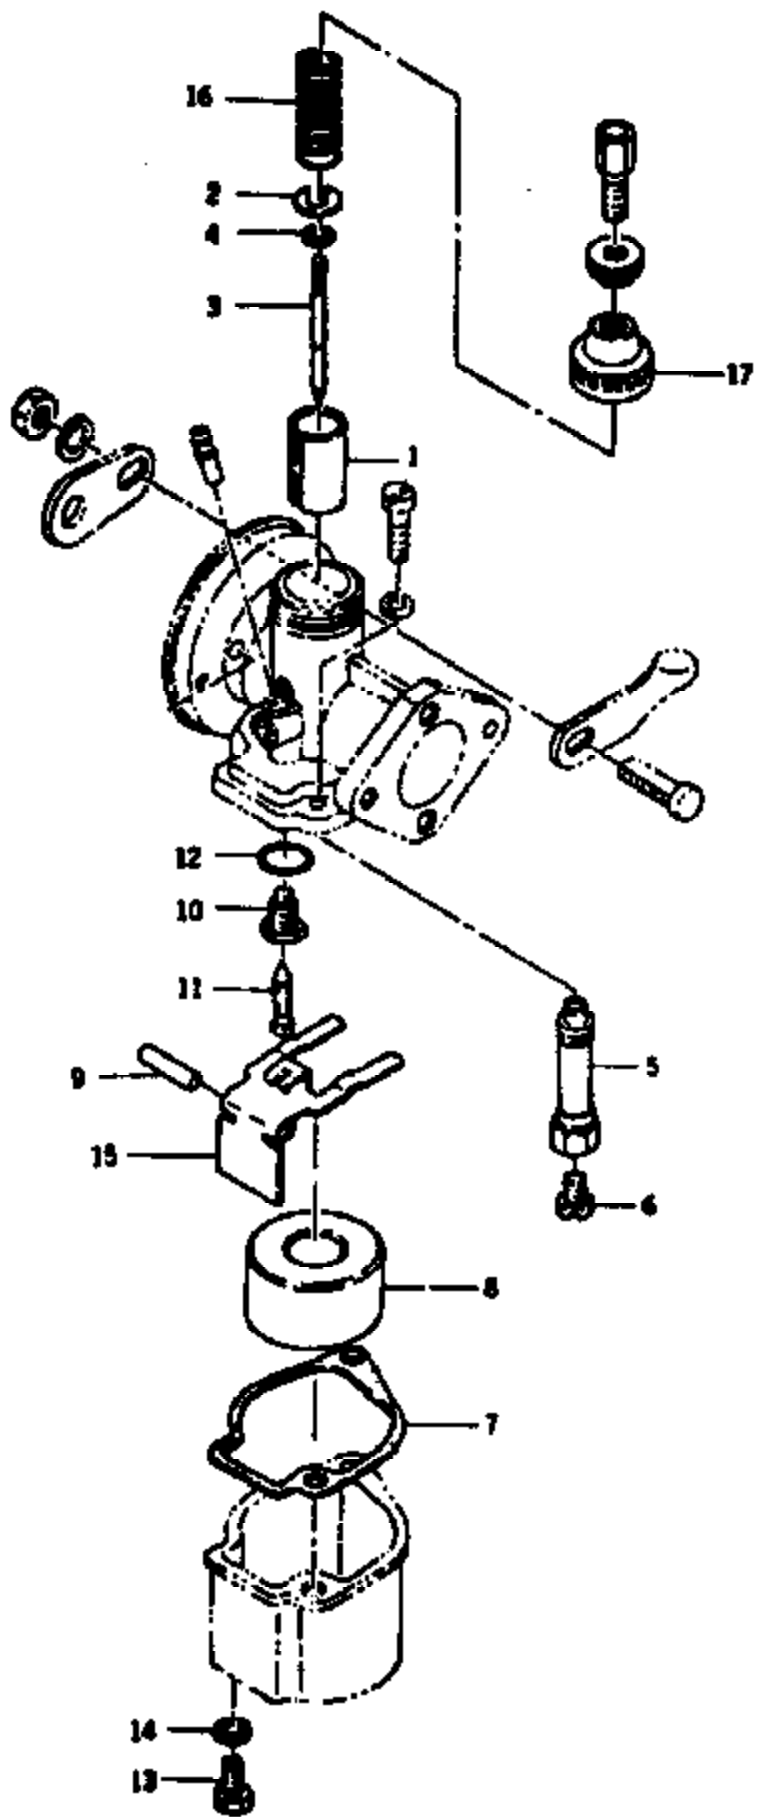

Ref #	Part Number	Qty	Description
1	530089125	1	Valve, Throttle
2	530089126	1	Receive
3	530089127	1	Jet, Needle
4	530089128	1	Clip, Needle
5	530089129	1	Jet, Needle
6	530089131	1	Jet, Main 80
7	530089132	1	Gasket
8	530089133	1	Float
9	530089134	1	Pin, Float
10	530089135	1	Seat, Needle
11	530089136	1	Valve, Needle
12	530089137	1	Gasket
13	530089138	1	Screw, Drain
14	530089139	1	Gasket
15	530089141	1	Hinge, Float
16	530093027	1	Spring, Throttle
17	530089143	1	Cap, Body

900 Gas Blower, Page 4 of 7
CARBURETOR