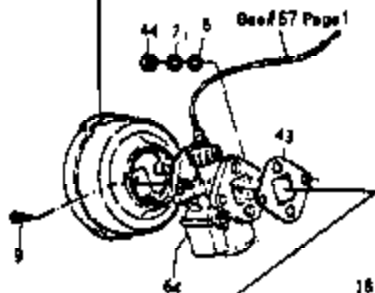

Ref #	Part Number	Qty	Description
1	530089069	2	Screw, Pan-WS + -
2	530089058	1	Cylinder
3	530089059	2	Stud-Bolt
4	530089061	1	Gasket, Cylinder
5	530091516	4	Nut-Hex
6	530089063	8	Washer-Plain-Small
7	530089064	10	Lock Washer
9	530089065	2	Screw, Pan
10	530089066	1	Gasket
11	530089067	2	Nut
12	530089068	1	Bolt-Upset-WSP
14	530089072	2	Washer
15	089071	2	Lock Washer
16	530089073	1	Reed Valve Assembly
17	530089074	1	Reed Valve Block
18	530089075	2	Valve, Reed
19	089076	2	Plate
20	530091623	4	Lock Washer
21	530089077	4	Screw, Pan
22	530089079	1	Gasket
23	530089081	1	Piston
24	530089082	1	Piston Ring Set
25	530089083	1	Pin, Piston
26	530089084	2	Ring, Snap
27	530089085	AR	Shim
27	089086	AR	Shim
27	530089087	AR	Shim
27	530089088	AR	Shim
28	530089089	1	Key
29	089091	1	Crankcase Assembly
30	530089092	4	Stud
31	530089093	2	Stud
32	089094	2	Pin, Dowel
33	530089095	1	Gasket
34	530089096	3	Screw, Pan-WSP + -
35	530089097	2	Screw
36	530089098	1	Screw, Pan
37	089099	1	Gasket
38	530089101	1	Gasket
39	530089102	1	Bearing, Ball
40	530089103	1	Bearing, Ball
41	530089104	1	Seal, Oil
42	530089105	1	Seal, Oil
43	530089106	1	Gasket
44	530091516	2	Nut
47	089107	4	Screw, Pan-WS + -
48	089108	3	Screw, Pan-WS + - Lock & Plain
49	530089109	1	Washer
50	530089111	1	Nut
51	089112	1	Washer
52	089113	2	Lock Washer
53	530089114	1	Grommet
54	530089115	1	Plug, Spark
55	530089116	1	Cap, Plug
56	089117	1	Spring, Cap
58	089118	1	Crankshaft Assembly

900 Gas Blower, Page 6 of 7

POWER UNIT