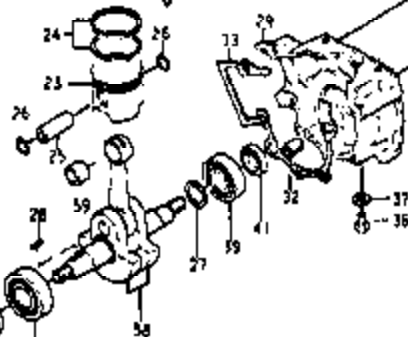

Ref #	Part Number	Qty	Description
1	530089069	2	Screw, Pan-WS + -
2	530089058	1	Cylinder
3	530089059	2	Stud-Bolt
4	530089061	1	Gasket, Cylinder
5	530091516	4	Nut-Hex
6	530089063	8	Washer-Plain-Small
7	530089064	10	Lock Washer
9	530089065	2	Screw, Pan
10	530089066	1	Gasket
11	530089067	2	Nut
12	530089068	1	Bolt-Upset-WSP
14	530089072	2	Washer
15	089071	2	Lock Washer
16	530089073	1	Reed Valve Assembly
17	530089074	1	Reed Valve Block
18	530089075	2	Valve, Reed
19	089076	2	Plate
20	530091623	4	Lock Washer
21	530089077	4	Screw, Pan
22	530089079	1	Gasket
23	530089081	1	Piston
24	530089082	1	Piston Ring Set
25	530089083	1	Pin, Piston
26	530089084	2	Ring, Snap
27	530089085	AR	Shim
27	089086	AR	Shim
27	530089087	AR	Shim
27	530089088	AR	Shim
28	530089089	1	Key
29	089091	1	Crankcase Assembly
30	530089092	4	Stud
31	530089093	2	Stud
32	089094	2	Pin, Dowel
33	530089095	1	Gasket
34	530089096	3	Screw, Pan-WSP + -
35	530089097	2	Screw
36	530089098	1	Screw, Pan
37	089099	1	Gasket
38	530089101	1	Gasket
39	530089102	1	Bearing, Ball
40	530089103	1	Bearing, Ball
41	530089104	1	Seal, Oil
42	530089105	1	Seal, Oil
43	530089106	1	Gasket
44	530091516	2	Nut
47	089107	4	Screw, Pan-WS + -
48	089108	3	Screw, Pan-WS + - Lock & Plain
49	530089109	1	Washer
50	530089111	1	Nut
51	089112	1	Washer
52	089113	2	Lock Washer
53	530089114	1	Grommet
54	530089115	1	Plug, Spark
55	530089116	1	Cap, Plug
56	089117	1	Spring, Cap
58	089118	1	Crankshaft Assembly

900 Gas Blower, Page 6 of 7

POWER UNIT