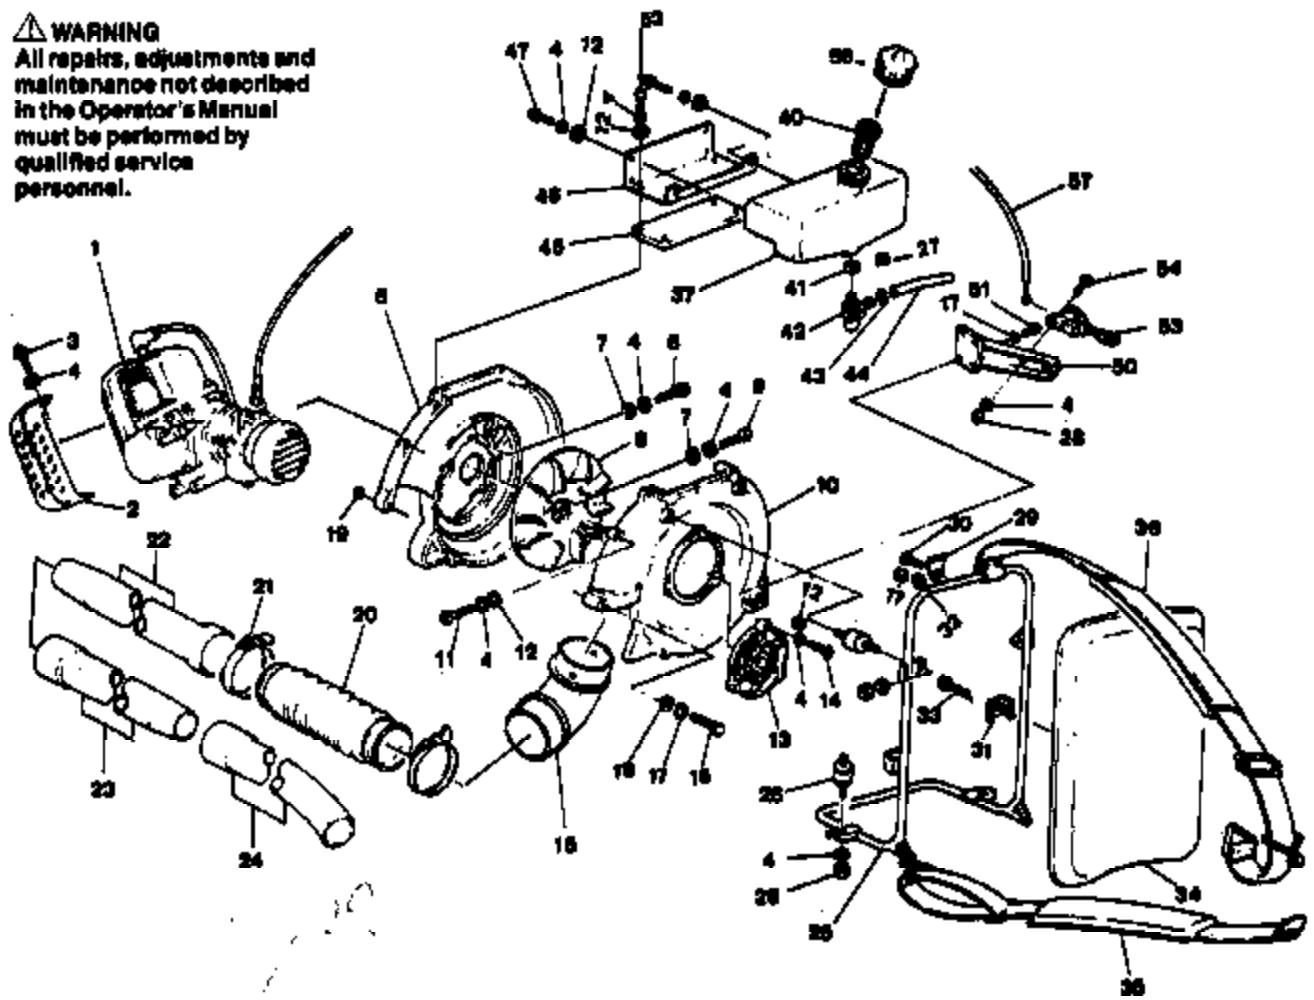

⚠ WARNING
All repairs, adjustments and
maintenance not described
in the Operator's Manual
must be performed by
qualified service
personnel.

Ref #	Part Number	Qty	Description
1		1	Model KT28 Engine
2	530089001	1	Muffler Cover
3	530089002	1	Screw
4	530089003	28	Lock Washer
5	530089004	1	Fan Case (Rear)
6	089005	4	Bolt
7	089006	7	Washer
8	530089007	1	Fan
9	530089008	3	Bolt
10	530089009	1	Fan Case (Front)
11	530089011	6	Screw
12	530001503	12	Washer
13	530092889	1	Screen
14	530089014	5	BLOWER ASSEMBLY
15	530089015	1	Spray Bent Pipe
16	530089016	2	Bolt
17	530091623	7	Lock Washer
18	530089018	4	Washer
19	530091612	2	Nut
20	530089021	1	Flexible Pipe
21	530089022	2	Wire Clamp
22	530089023	1	Base Pipe
23	530094301	1	Duster Middle Pipe
24	530089025	1	Duster Base Pipe
25	530089026	1	Knapsack Frame
26	530089027	4	Isolator
27	530089028	1	Washer Based Nut
28	530089029	4	Nut
29	530089031	1	Back Plate Fitting (A)
30	530089032	1	Bolt
31	530089033	2	Back Plate Fitting (B)
32	530089034	2	Washer
33	530091616	2	Bolt
34	530089036	1	Back Plate
35	530089037	1	Knapsack Belt (Right)
36	530089038	1	Knapsack Belt (Left)
37	089039	1	Fuel Tank
40	530089041	1	Strainer
41	530089042	1	Seal Washer
42	530089043	1	Fuel Cock
43	530089044	1	Clamp Ring
44	530089045	1	Vinyl Pipe
45	530089046	1	Isolator
46	089047	1	Bracket
47	530089014	4	Screw
50	530089048	1	Supporter, Graduation Plate
51	530089049	4	Screw
52	530089051	4	Screw
53	530089052	1	Throttle Lever
54	530089053	2	Screw
56	530089055	1	Fuel Cap Assembly
57	530089056	1	Throttle Cable