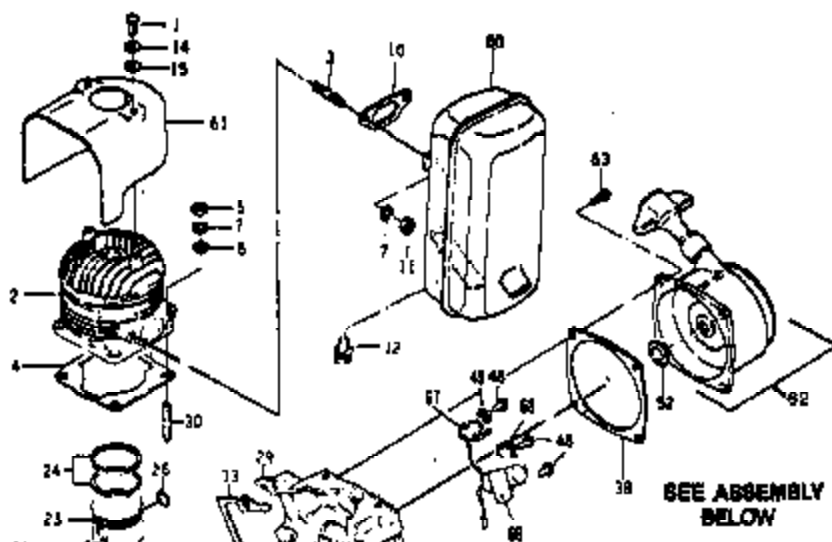

Ref #	Part Number	Qty	Description
1	530089069	2	Screw, Pan-WS + -
2	530089058	1	Cylinder
3	530089059	2	Stud-Bolt
4	530089061	1	Gasket, Cylinder
5	530091516	4	Nut-Hex
6	530089063	8	Washer-Plain-Small
7	530089064	10	Lock Washer
9	530089065	2	Screw, Pan
10	530089066	1	Gasket
11	530089067	2	Nut
12	530089068	1	Bolt-Upset-WSP
14	530089072	2	Washer
15	089071	2	Lock Washer
16	530089073	1	Reed Valve Assembly
17	530089074	1	Reed Valve Block
18	530089075	2	Valve, Reed
19	089076	2	Plate
20	530091623	4	Lock Washer
21	530089077	4	Screw, Pan
22	530089079	1	Gasket
23	530089081	1	Piston
24	530089082	1	Piston Ring Set
25	530089083	1	Pin, Piston
26	530089084	2	Ring, Snap
27	530089085	AR	Shim
27	089086	AR	Shim
27	530089087	AR	Shim
27	530089088	AR	Shim
28	530089089	1	Key
29	089091	1	Crankcase Assembly
30	530089092	4	Stud
31	530089093	2	Stud
32	089094	2	Pin, Dowel
33	530089095	1	Gasket
34	530089096	3	Screw, Pan-WSP + -
35	530089097	2	Screw
36	530089098	1	Screw, Pan
37	089099	1	Gasket
38	530089101	1	Gasket
39	530089102	1	Bearing, Ball
40	530089103	1	Bearing, Ball
41	530089104	1	Seal, Oil
42	530089105	1	Seal, Oil
43	530089106	1	Gasket
44	530091516	2	Nut
47	089107	4	Screw, Pan-WS + -
48	089108	3	Screw, Pan-WS + - Lock & Plain
49	530089109	1	Washer
50	530089111	1	Nut
51	089112	1	Washer
52	089113	2	Lock Washer
53	530089114	1	Grommet
54	530089115	1	Plug, Spark
55	530089116	1	Cap, Plug
56	089117	1	Spring, Cap
58	089118	1	Crankshaft Assembly

900 Gas Blower, Page 6 of 7

POWER UNIT