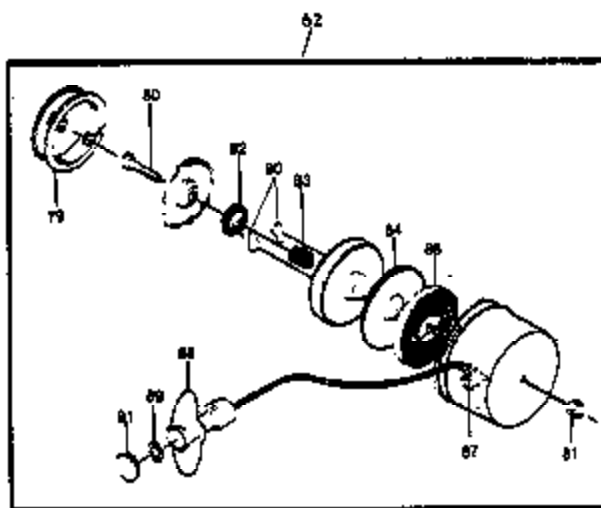

Ref #	Part Number	Qty	Description
1	530089069	2	Screw, Pan-WS + -
2	530089058	1	Cylinder
3	530089059	2	Stud-Bolt
4	530089061	1	Gasket, Cylinder
5	530091516	4	Nut-Hex
6	530089063	8	Washer-Plain-Small
7	530089064	10	Lock Washer
9	530089065	2	Screw, Pan
10	530089066	1	Gasket
11	530089067	2	Nut
12	530089068	1	Bolt-Upset-WSP
14	530089072	2	Washer
15	089071	2	Lock Washer
16	530089073	1	Reed Valve Assembly
17	530089074	1	Reed Valve Block
18	530089075	2	Valve, Reed
19	089076	2	Plate
20	530091623	4	Lock Washer
21	530089077	4	Screw, Pan
22	530089079	1	Gasket
23	530089081	1	Piston
24	530089082	1	Piston Ring Set
25	530089083	1	Pin, Piston
26	530089084	2	Ring, Snap
27	530089085	AR	Shim
27	089086	AR	Shim
27	530089087	AR	Shim
27	530089088	AR	Shim
28	530089089	1	Key
29	089091	1	Crankcase Assembly
30	530089092	4	Stud
31	530089093	2	Stud
32	089094	2	Pin, Dowel
33	530089095	1	Gasket
34	530089096	3	Screw, Pan-WSP + -
35	530089097	2	Screw
36	530089098	1	Screw, Pan
37	089099	1	Gasket
38	530089101	1	Gasket
39	530089102	1	Bearing, Ball
40	530089103	1	Bearing, Ball
41	530089104	1	Seal, Oil
42	530089105	1	Seal, Oil
43	530089106	1	Gasket
44	530091516	2	Nut
47	089107	4	Screw, Pan-WS + -
48	089108	3	Screw, Pan-WS + - Lock & Plain
49	530089109	1	Washer
50	530089111	1	Nut
51	089112	1	Washer
52	089113	2	Lock Washer
53	530089114	1	Grommet
54	530089115	1	Plug, Spark
55	530089116	1	Cap, Plug
56	089117	1	Spring, Cap
58	089118	1	Crankshaft Assembly

900 Gas Blower, Page 6 of 7

POWER UNIT