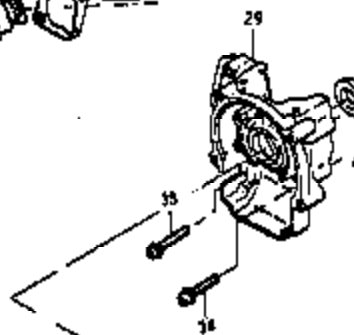

Ref #	Part Number	Qty	Description
1	530089069	2	Screw, Pan-WS + -
2	530089058	1	Cylinder
3	530089059	2	Stud-Bolt
4	530089061	1	Gasket, Cylinder
5	530091516	4	Nut-Hex
6	530089063	8	Washer-Plain-Small
7	530089064	10	Lock Washer
9	530089065	2	Screw, Pan
10	530089066	1	Gasket
11	530089067	2	Nut
12	530089068	1	Bolt-Upset-WSP
14	530089072	2	Washer
15	089071	2	Lock Washer
16	530089073	1	Reed Valve Assembly
17	530089074	1	Reed Valve Block
18	530089075	2	Valve, Reed
19	089076	2	Plate
20	530091623	4	Lock Washer
21	530089077	4	Screw, Pan
22	530089079	1	Gasket
23	530089081	1	Piston
24	530089082	1	Piston Ring Set
25	530089083	1	Pin, Piston
26	530089084	2	Ring, Snap
27	530089085	AR	Shim
27	089086	AR	Shim
27	530089087	AR	Shim
27	530089088	AR	Shim
28	530089089	1	Key
29	089091	1	Crankcase Assembly
30	530089092	4	Stud
31	530089093	2	Stud
32	089094	2	Pin, Dowel
33	530089095	1	Gasket
34	530089096	3	Screw, Pan-WSP + -
35	530089097	2	Screw
36	530089098	1	Screw, Pan
37	089099	1	Gasket
38	530089101	1	Gasket
39	530089102	1	Bearing, Ball
40	530089103	1	Bearing, Ball
41	530089104	1	Seal, Oil
42	530089105	1	Seal, Oil
43	530089106	1	Gasket
44	530091516	2	Nut
47	089107	4	Screw, Pan-WS + -
48	089108	3	Screw, Pan-WS + - Lock & Plain
49	530089109	1	Washer
50	530089111	1	Nut
51	089112	1	Washer
52	089113	2	Lock Washer
53	530089114	1	Grommet
54	530089115	1	Plug, Spark
55	530089116	1	Cap, Plug
56	089117	1	Spring, Cap
58	089118	1	Crankshaft Assembly

900 Gas Blower, Page 6 of 7

POWER UNIT