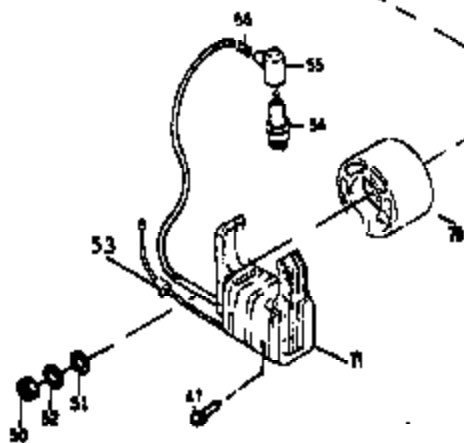

Ref #	Part Number	Qty	Description
1	530089069	2	Screw, Pan-WS + -
2	530089058	1	Cylinder
3	530089059	2	Stud-Bolt
4	530089061	1	Gasket, Cylinder
5	530091516	4	Nut-Hex
6	530089063	8	Washer-Plain-Small
7	530089064	10	Lock Washer
9	530089065	2	Screw, Pan
10	530089066	1	Gasket
11	530089067	2	Nut
12	530089068	1	Bolt-Upset-WSP
14	530089072	2	Washer
15	089071	2	Lock Washer
16	530089073	1	Reed Valve Assembly
17	530089074	1	Reed Valve Block
18	530089075	2	Valve, Reed
19	089076	2	Plate
20	530091623	4	Lock Washer
21	530089077	4	Screw, Pan
22	530089079	1	Gasket
23	530089081	1	Piston
24	530089082	1	Piston Ring Set
25	530089083	1	Pin, Piston
26	530089084	2	Ring, Snap
27	530089085	AR	Shim
27	089086	AR	Shim
27	530089087	AR	Shim
27	530089088	AR	Shim
28	530089089	1	Key
29	089091	1	Crankcase Assembly
30	530089092	4	Stud
31	530089093	2	Stud
32	089094	2	Pin, Dowel
33	530089095	1	Gasket
34	530089096	3	Screw, Pan-WSP + -
35	530089097	2	Screw
36	530089098	1	Screw, Pan
37	089099	1	Gasket
38	530089101	1	Gasket
39	530089102	1	Bearing, Ball
40	530089103	1	Bearing, Ball
41	530089104	1	Seal, Oil
42	530089105	1	Seal, Oil
43	530089106	1	Gasket
44	530091516	2	Nut
47	089107	4	Screw, Pan-WS + -
48	089108	3	Screw, Pan-WS + - Lock & Plain
49	530089109	1	Washer
50	530089111	1	Nut
51	089112	1	Washer
52	089113	2	Lock Washer
53	530089114	1	Grommet
54	530089115	1	Plug, Spark
55	530089116	1	Cap, Plug
56	089117	1	Spring, Cap
58	089118	1	Crankshaft Assembly

900 Gas Blower, Page 6 of 7

POWER UNIT