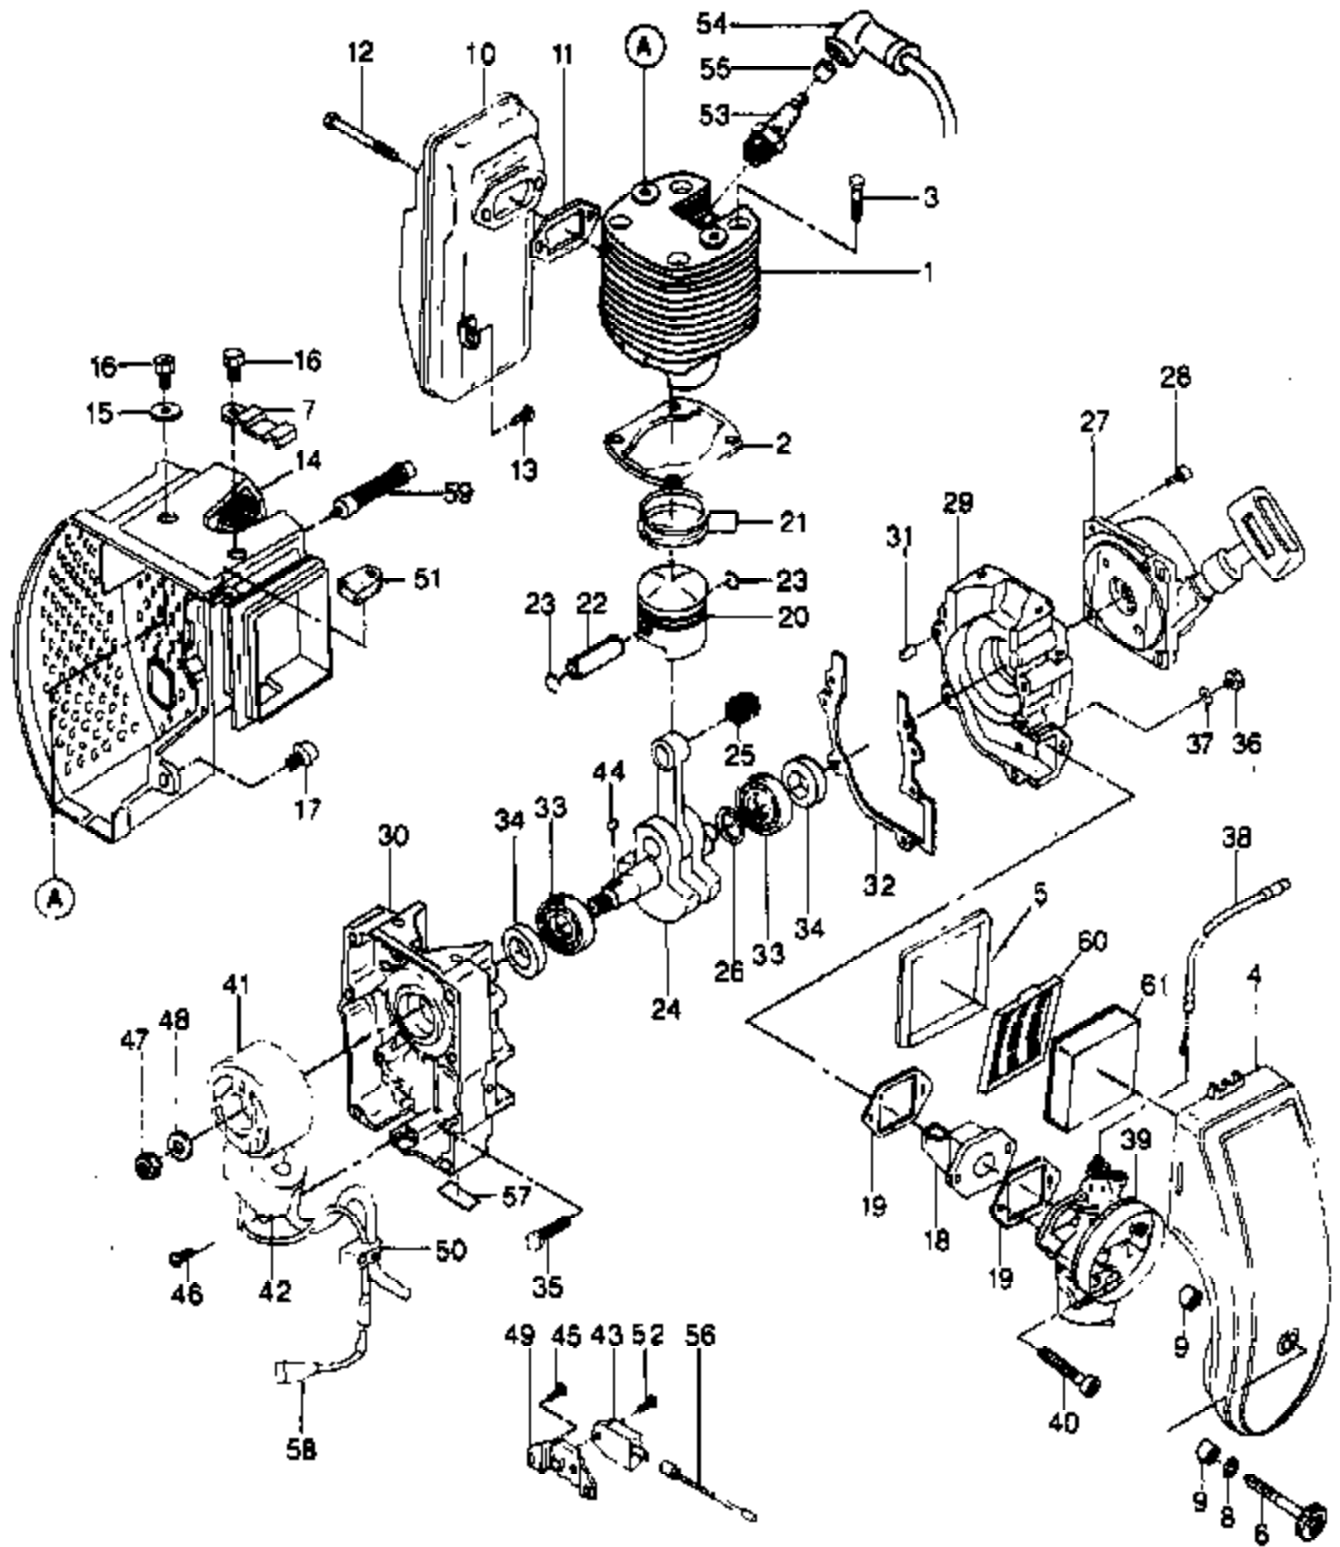

Ref #	Part Number	Qty	Description
1	530094304	1	Cylinder
2	530094305	1	Gasket
3	530094306	4	Bolt
4	530094307	1	Air Cleaner Ass'y.
5	530094308	1	Gasket
6	530094309	1	Bolt
7	530094310	1	Holder
8	530094311	1	O - Ring
9	530094312	1	Tube
10	530094313	1	Muffler Ass'y.
11	530094314	1	Gasket
12	530094315	1	Bolt
13	530094316	1	Screw (6 x 14mm)
14	530094317	1	Cover - Cylinder
15	530094318	1	Washer
16	530094319	2	Bolt
17	530094320	1	Screw
18	530094321	1	Reed Valve Ass'y.
19	530094322	2	Gasket
20	530094323	1	Piston
21	530094324	1	Piston Ring Set
22	530094325	1	Pin - Piston
23	530094326	2	Ring - Snap
24	530094327	1	Crank Shaft Ass'y.
25	530094328	1	Bearing - Needle
26	094329	AR	Shim (obsolete) (obsolete)
27	530094330	1	Recoil Starter Ass'y.
28	530094331	4	Screw (4 x 16mm)
29	530094332	1	Crankcase
30	530094333	1	Crankcase
31	530094334	2	Pin - Dowel
32	530094335	1	Gasket
33	530094336	2	Bearing - Ball
34	530094337	2	Seal - Oil
35	530094338	5	Screw (6 x 30mm)
36	530094339	1	Bolt (6 x 8mm)
37	530094340	1	Gasket
38	530094341	1	Cable
39	530094342	1	Carburetor Ass'y.
40	530094343	1	Screw (6 x 45mm)
41	530094344	1	Flywheel
42	530094345	1	Coil - Ignition
43	530094346	1	Igniter
44	530094347	1	Key
45	530094348	2	Screw (5 x 8mm)
46	530094349	2	Screw (5 x 20mm)
47	530094350	1	Nut (10mm)
48	530094351	1	Washer
49	530094352	1	Bracket
50	530094353	1	Grommet
51	530094354	1	Grommet
52	530094355	1	Screw (4 x 6mm)
53	094356	1	Plug - Spark (NGK B75) (outside vendor) (outside vendor)
54	530094357	1	Boot - Spark Plug
55	530094358	1	Connector
56	530094359	1	Wire - Lead

980 Gas Blower Page 8 of 9
POWER UNIT