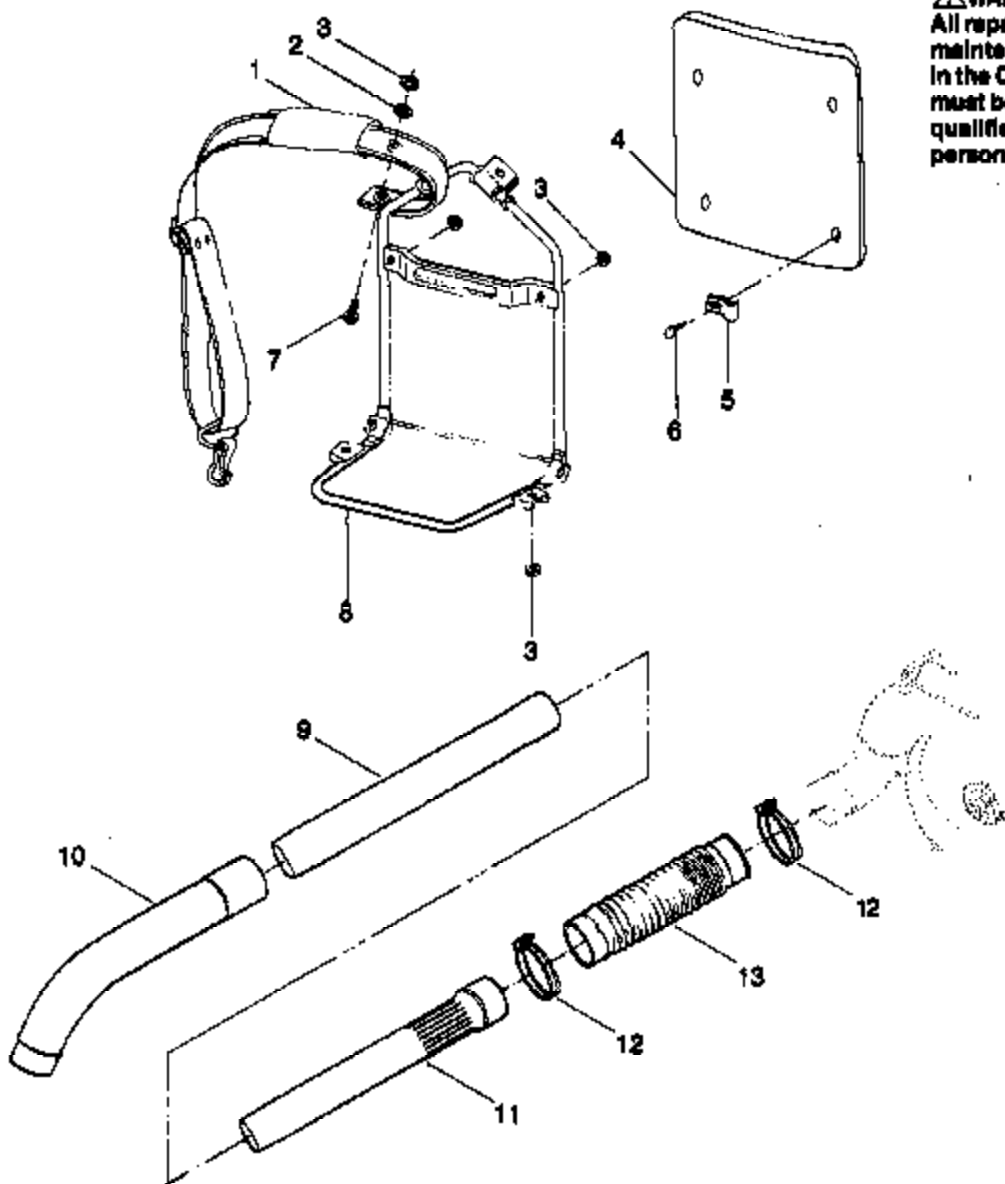

⚠ WARNING
All repairs, adjustments and maintenance not described in the Operator's Manual must be performed by qualified service personnel.

Ref #	Part Number	Qty	Description
1	530094253	2	Shoulder Band
2	530094254	2	Washer - Steel
3	530094256	6	Flange Nut (6mm)
4	530094250	1	Backpack Pad
5	530094251	4	Clamp - Back Pad
6	530094257	4	Bolt (5 x 12mm) - Hex - Sems
7	530094255	2	Screw (6 x 20mm)
8	530094244	1	Backpack Frame
9	530094301	1	Middle Tube
10	530094302	1	Bent Tube
11	530094300	1	Bast Tube
12	530094303	2	Clamp
13	530094299	1	Flexible Tube

980 Gas Blower, Page 6 of 9
PACKBACK & TUBES