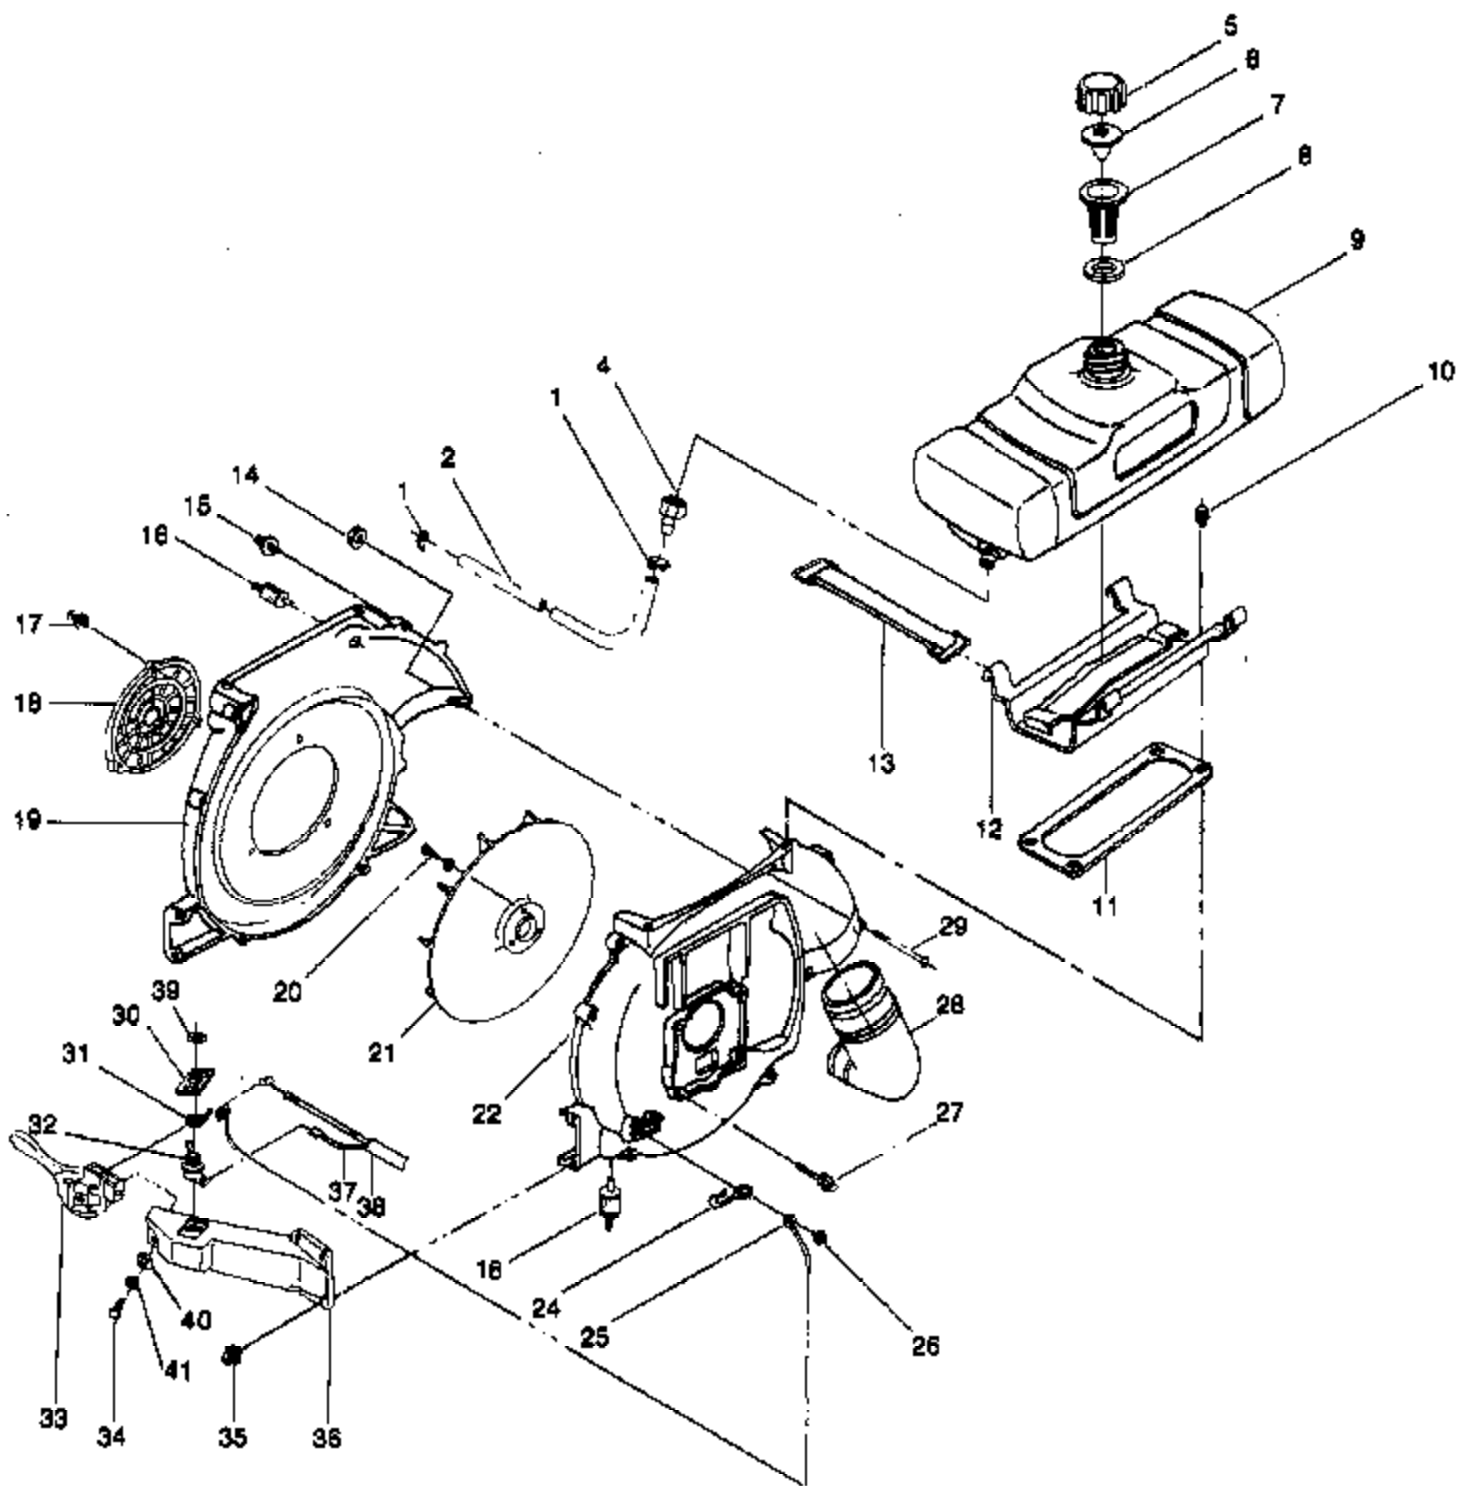

Ref #	Part Number	Qty	Description
1	094287	2	Clamp - Fuel Housing (obsolete) (obsolete)
2	530094286	1	Fuel Hose
4	530094283	1	Union Assembly
5	530094281	1	Cap - Fuel
6	530094280	1	Breather
7	530094279	1	Strainer
8	530094278	1	Washer - Rubber
9	530094277	1	Fuel Tank
10	530094276	4	Bolt (6 x 12mm) - Hex
11	530094272	1	Gasket
12	530094273	1	Tank Base
13	530094282	2	Tank Strap - Rubber
14	530094265	2	Flange Nut (5mm)
15	530094268	6	Bolt (6 x 25mm) - Hex
16	530094271	4	Isolator
17	530094269	3	Screw (6 x 14mm)
18	530094261	1	Fan Cover
19	530094258	1	Fan Case - Front
20	530094267	3	Bolt (6 x 25mm) - Hex
21	530094260	1	Fan
22	530094259	1	Fan Case - Rear
24	530094263	1	Clip - Fuel Hose
25	530094294	1	Grounding Wire
26	530094270	1	Screw (6 x 12mm)
27	530094266	4	Bolt (6 x 45mm) - Hex
28	530094262	1	Elbow
29	530094264	2	Screw (5 x 55mm)
30	530094292	1	Switch Plate
31	530094293	1	Grounding Connector
32	530094291	1	Grounding Switch
33	530094290	1	Throttle Lever
34	530094298	1	Bolt (6 x 10mm) - Hex
35	530094289	4	Screw (5 x 16mm)
36	530094288	1	Control Arm
37	530094296	1	Electrical Wire
38	530094297	1	Tube - Throttle Wire
39	530094419	1	Nut - Hex - 11mm
40	094420	1	Washer - Flat - 6mm (outside vendor) (Outside vendor)
41	530094421	1	Lockwasher - 6mm

980 Gas Blower Page 4 of 9

FUEL HOUSING