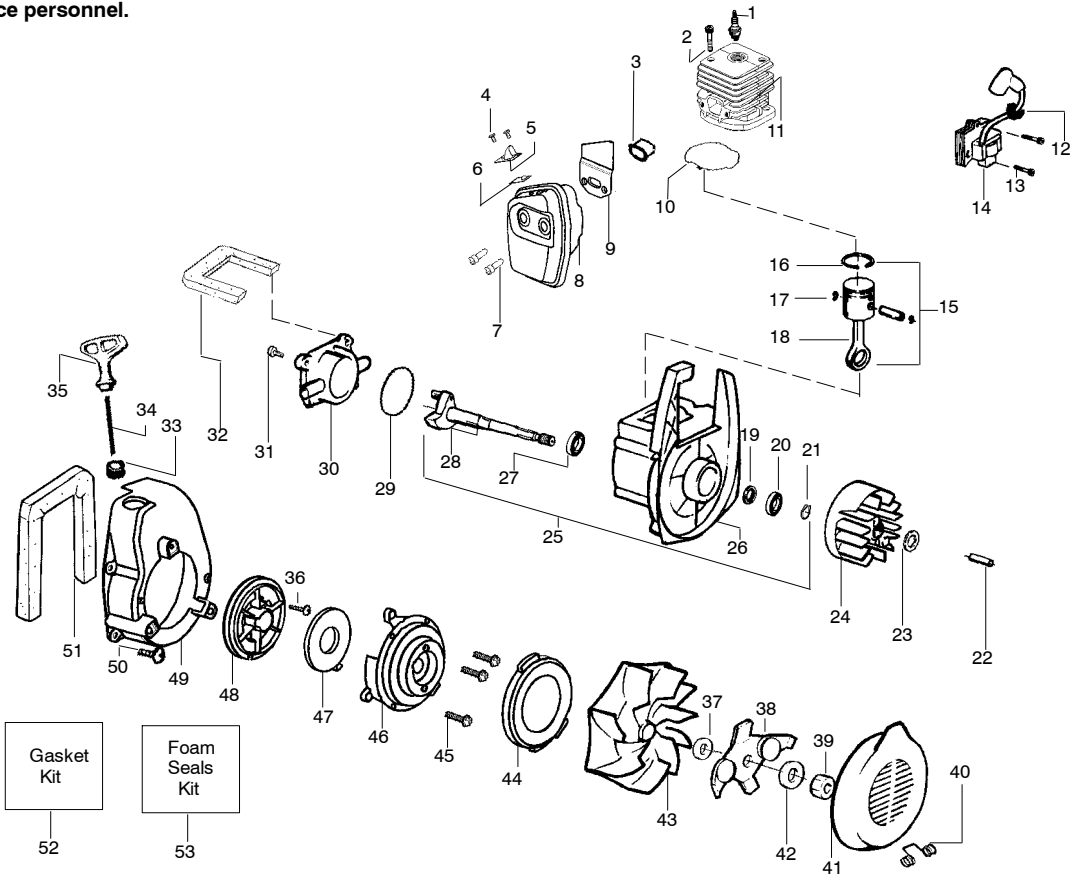

TYPE 2

⚠ WARNING

All repairs, adjustments and maintenance not described in the Operator's Manual must be performed by qualified service personnel.

Ref.	Part No.	Description	Ref.	Part No.	Description	Ref.	Part No.	Description
1.	952030249	Spark Plug (RCJ-6Y)	20.	530055728	Bearing-Outer	39.	530626605	Nut
2.	530015953	Screw	21.	530015941	Retainer Ring-C'chaft	40.	530402043	Spring-Return Cover
3.	530055191	Insulator-Heat	22.	530016190	Spacer-Flywheel	41.	530049313	Door-Inlet
4.	530055240	Screw	23.	530015149	Washer	42.	530016279	Washer (BV1650 only)
5.	530055241	Deflector-Muffler	24.	530039209	Assy-Flywheel	43.	530069817	Kit-Impeller Assy
6.	530071461	Kit-Spark Screen (incl. #4)	25.	530071456	Assy-Crankcase/Crank shaft (incl. 21,26,28)	44.	530055106	Seal-Ring
7.	530016341	Screw-Muffler-Internal	26.	530012440	Assy-Crankcase (Incl. 19,20,27)	45.	530016349	Screw
8.	530071499	Kit-Muffler (incl. 4-6,7,9)	27.	530032125	Bearing-Inner	46.	530055101	Housing-Pulley
9.	530071458	Gasket-Baffle (kit)	28.	530012452	Assy-Crankshaft	47.	530042086	Spring- Starter
10.	530071458	Gasket-Cylinder (kit)	29.	530071458	O-ring-C/case (kit)	48.	530071466	Kit- Starter Pulley
11.	530071457	Kit-Cylinder	30.	530012443	Cover-Crankcase	49.	530055102	Housing-Fan
12.	530019182	Grommet-Ign. Module	31.	530015810	Screw	50.	530015810	Screw
13.	530016357	Screw-Ignition Module	32.	530071459	Foam-219mm (kit)	51.	530071459	Foam-365mm (kit)
14.	530035505	Module-Ignition	33.	530029182	Eyelet-Flange	52.	530071458	Kit-Gasket (includes #9,10,29, adaptor gas ket, & carb. gasket)
15.	530069812	Kit-Piston (Incl. 16 & 17)	34.	530071467	Kit-Rope	53.	530071459	Kit-Foam Seals (includes #32,51, air dam & Fuel line grommet)
16.	530055120	Ring-Piston	35.	530049488	Handle- Starter			
17.	530015162	Retainer-Piston Pin	36.	530016326	Screw-Rope			
18.	530069945	Assy-Connecting Rod	37.	530016240	Washer-Belleveille			
19.	530019264	Seal-Crankcase	38.	530095461	Assy-Mulch Blade (BV1800 Only)			

✓ = NEW PART NUMBER FOR THIS IPL

★ = REFER TO THE SERVICE REFERENCE INDICATED FOR MORE INFORMATION. (LOCATED AT END OF IPL)