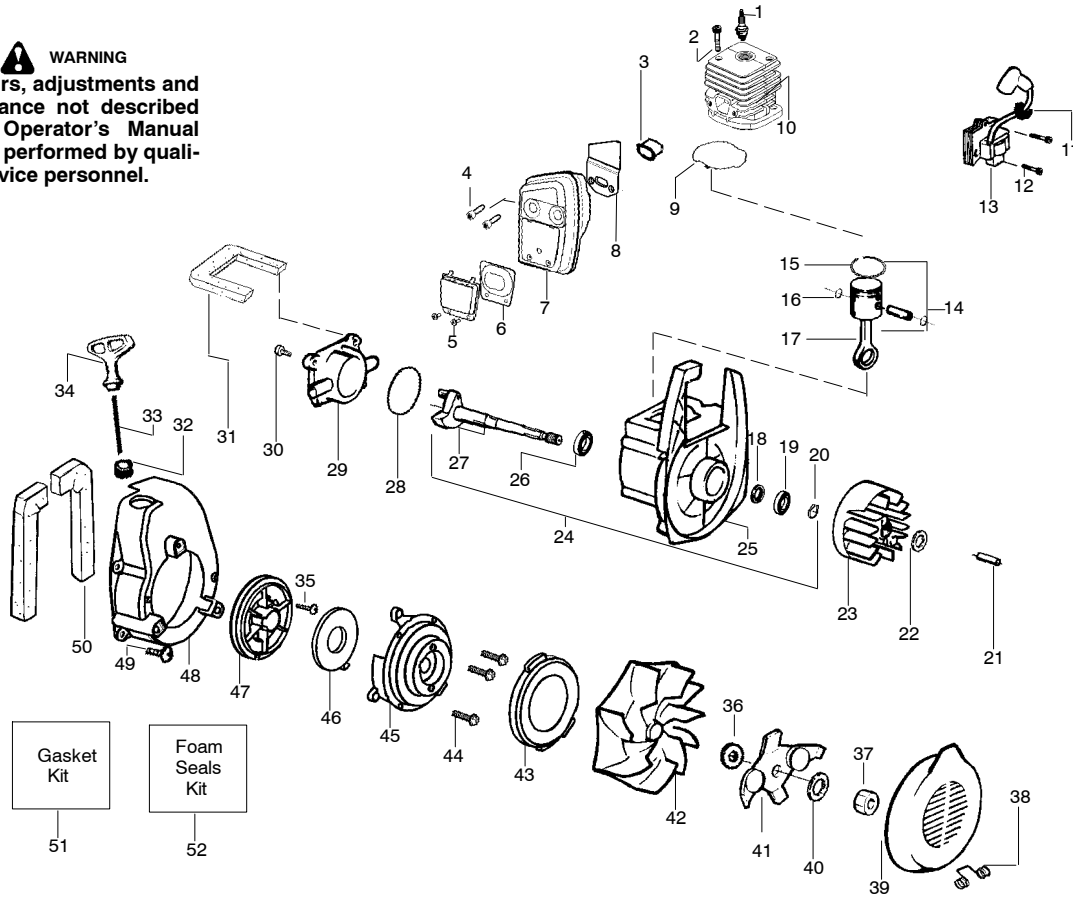

PARTS LIST NO. 530084156		WEED EATER® PARTS LIST	MODEL(s) BV1650 / BV1800	
DATE 6/23/03	REPLACES 530084156-1/28/03		NOTE: Illustration may differ from actual model due to design changes	PAGE NO. 6

TYPE 3

WARNING
All repairs, adjustments and maintenance not described in the Operator's Manual must be performed by qualified service personnel.

Ref.	Part No.	Description	Ref.	Part No.	Description	Ref.	Part No.	Description
1.	952030249	Spark Plug (RCJ-6Y)	21.	530016190	Spacer-Flywheel	40.	530016279	Washer-Flat (bv1650 only)
2.	530015953	Screw	22.	530015149	Washer	41.	530095461	Assy-Mulch Blade (bv1800 only)
3.	530055191	Insulator-Heat	23.	530039209	Assy-Flywheel	42.	530069817	Assy-Impeller
4.	530016387	Screw-Muffler-Internal	24.	530071456	Assy-Crankcase/Crank shaft (incl. 20,25,27)	43.	530056625	Seal-Ring
5.	530015241	Screw	25.	530012492	Assy-Crankcase (Incl. 18,19,26)	44.	530016349	Screw
6.	530071593	Kit-Spark Screen (incl. #5)	26.	530032125	Bearing-Inner	45.	530055101	Housing-Pulley
7.	530071600	Kit-Muffler (incl. 4,5,6, & 8)	27.	530012452	Assy-Crankshaft	46.	530042086	Spring-Starter
8.	530071458	Gasket-Baffle (kit)	28.	530071458	O-ring-C/case (kit)	47.	530071466	Kit-Starter Pulley
9.	530071458	Gasket-Cylinder (kit)	29.	530012443	Cover-Crankcase	48.	530055102	Fan Housing
10.	530071457	Kit-Cylinder	30.	530015810	Screw	49.	530015810	Screw
11.	530019182	Grommet-Ign. Module	31.	530071459	Foam-219mm (kit)	50.	530071459	Foam-182mm (kit)
12.	530016357	Screw-Ignition Module	32.	530029182	Eyelet-Flange	51.	530071458	Kit-Gasket (page 2 incl. 2, & 5) (page 4 incl. 8,9, & 28)
13.	530035505	Ignition Module	33.	530071467	Kit-Rope			
✓ 14.	530071357	Kit-Piston (Incl. 15 & 16)	34.	530054834	Handle-Starter	52.	530071459	Kit-Foam Seals (page 2 incl. 1,16, & 32) (page 4 incl. 31 & 50)
15.	530055120	Piston Ring	35.	530016326	Screw-Rope			
16.	530015162	Retainer-Piston Pin	36.	530016240	Washer-Belleville			
17.	530069945	Assy-Connecting Rod	37.	530626605	Nut			
18.	530071615	Kit-Crankcase Seal	38.	530402043	Spring-Return Cover			
19.	530055728	Bearing-Outer	39.	530049313	Inlet Door			
20.	530015941	Retainer Ring-C'chaft						

✓ = NEW PART NUMBER FOR THIS IPL

* = REFER TO THE SERVICE REFERENCE INDICATED FOR MORE INFORMATION. (LOCATED AT END OF IPL)