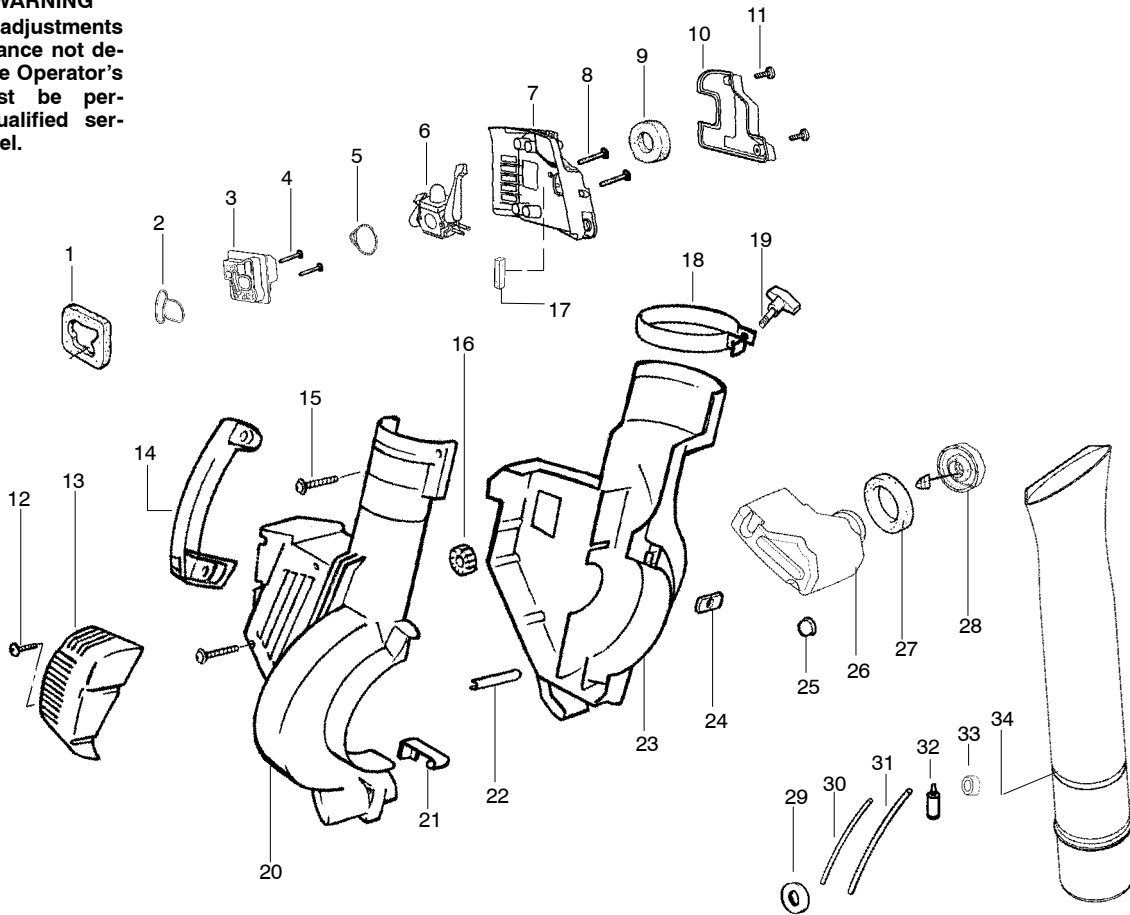

TYPE 2

⚠ WARNING

All repairs, adjustments and maintenance not described in the Operator's Manual must be performed by qualified service personnel.

Ref.	Part No.	Description	Ref.	Part No.	Description
1.	530071459	Air Dam (kit)	23.	530055145	Housing-Left
2.	530071458	Gasket-Carb. Adapter/Cyl. (kit)	24.	530016207	Nut
3.	530035502	Carburetor Adaptor	25.	530036792	Isolator-Crankcase
4.	530016309	Screw	26.	530049491	Assy-Fuel Tank
5.	530071458	Gasket-Carburetor (kit)	27.	530049527	Gasket-Fuel Tank
6.	530071465	Kit-Carb Ass'y. (C1Q-W11)	28.	530049386	Fuel Cap w/Retainer
7.	530055103	Air Box	29.	530049656	Grommet-Shroud
8.	530016340	Screw-Carb.	30.	530069247	Kit-Line Carb/Purge
9.	530049383	Filter-Air	31.	530069216	Kit-Line Tank/Purge
10.	530055104	Cover-Air Filter	32.	530095646	Assy-Fuel Pick-up
11.	530016354	Screw-Air Box Cover	33.	530071459	Grommet-Fuel line (kit)
12.	530016349	Screw	34.	530095597	Tube-Blower
13.	530055722	Assy-Muffler Cover			
14.	530095469	Handle			Not Shown
15.	530015886	Screw			
16.	530049323	Isolator			
17.	530071459	Foam 25.4mm (kit)			
18.	530016324	Clamp-Blower Tube			
19.	530016322	Knob-Tube Clamp		530088127	Operator Manual
20.	530055146	Housing-Right		530084404	Warning Decal
21.	530402044	Spring-Cover Latch		530055358	Decal-Start Inst.
22.	530049617	Guide-Starter Rope			

✓ = NEW PART NUMBER FOR THIS IPL

★ = REFER TO THE SERVICE REFERENCE INDICATED FOR MORE INFORMATION. (LOCATED AT END OF IPL)