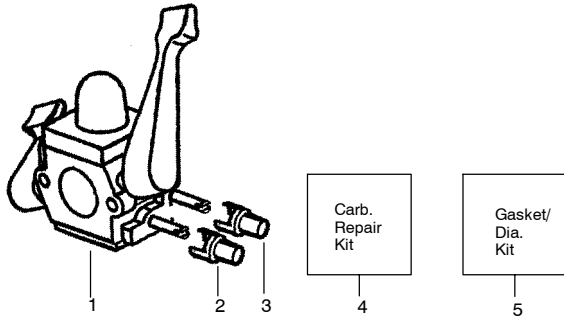

✓ = NEW PART NUMBER FOR THIS IPL

\* = REFER TO THE SERVICE REFERENCE INDICATED FOR MORE INFORMATION. (LOCATED AT END OF IPL)

## TYPE 1 ONLY

**Carburetor Assembly Part # 530069924 - (WA-229)**

Key No.	Part No.	Description
1	530038403	Limiters Cap
2	530069842	Carburetor Repair Kit
3	530069845	Gasket/Diaphragm Kit

## TYPE 2,3 ONLY

**Carburetor Assembly Part # 530071465 - (C1Q-W11)**

Ref.	Part No.	Description
1.	530071465	Assy-Carb. Zama (C1Q-W11)
2.	530038479	Cap-Limiter (high) brown
3.	530038478	Cap-Limiter (low) tan
4.	530071475	Kit-Carb. Repair
5.	530071489	Kit-Carb. Gasket (Zama)