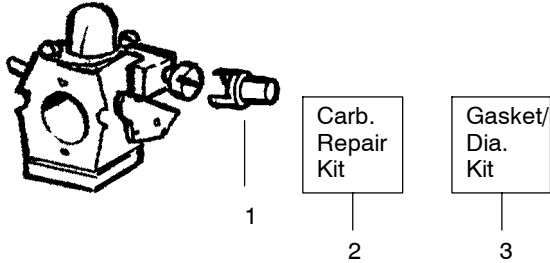

TYPE 1 ONLY

Carburetor Assembly Part # 530069924 - (WA-229)

Key No.	Part No.	Description
1	530038403	Limiters Cap
2	530069842	Carburetor Repair Kit
3	530069845	Gasket/Diaphragm Kit