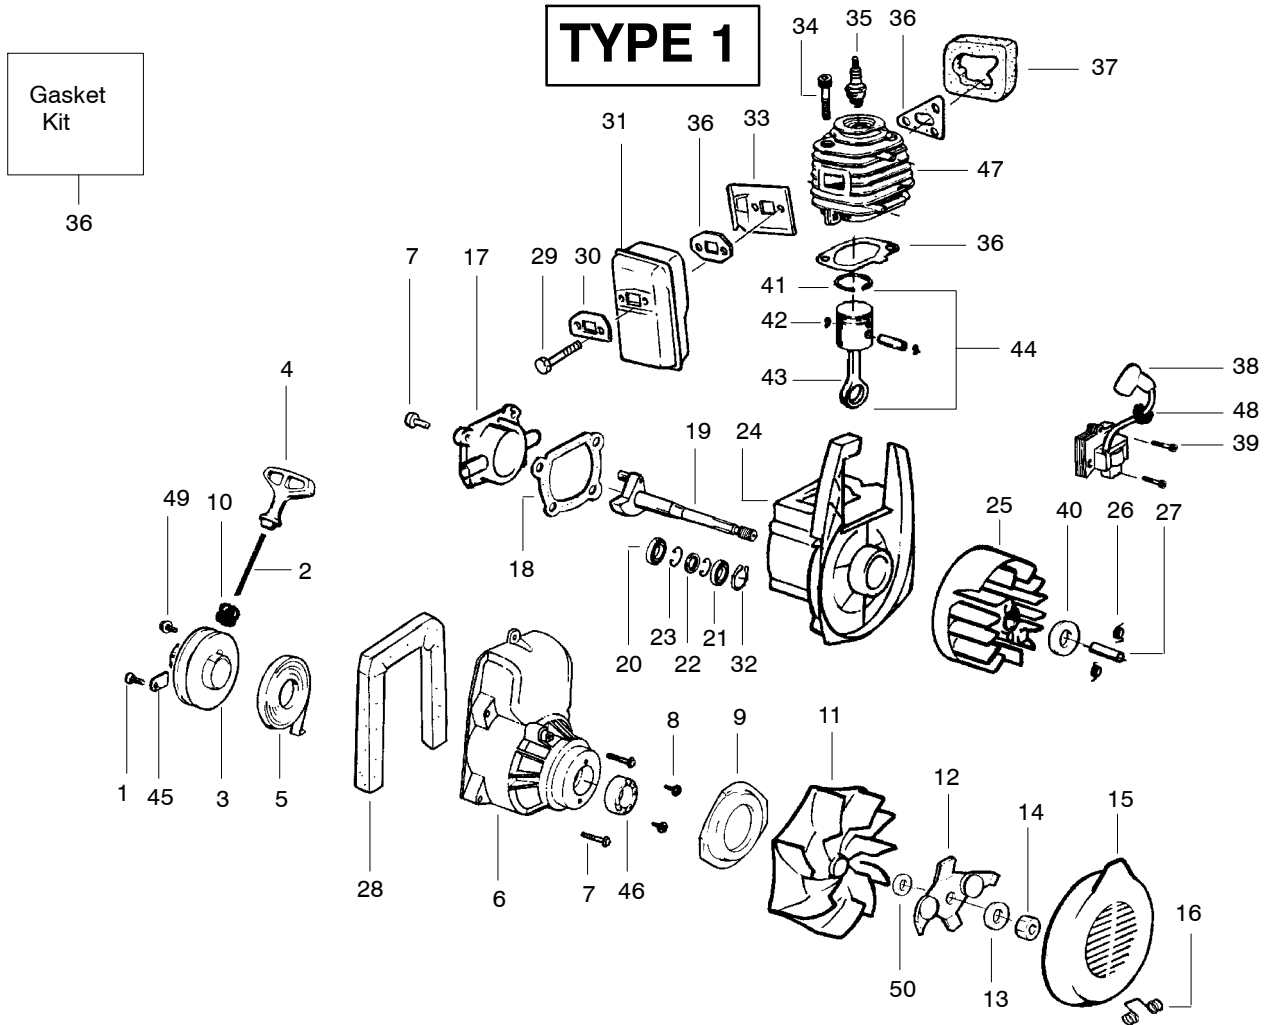

Ref.	Part No.	Description	Ref.	Part No.	Description	Ref.	Part No.	Description
1.	530015880	Screw	25.	530039209	Flywheel Ass'y. (Incl. 26)	46.	530032108	Bearing Cylinder
2.	530069232	Rope Kit	26.	530023817	Spring-Starter Dog	47.	530069865	Grommet-Ign. Module
3.	530069885	Starter Pulley Kit	27.	530016190	Flywheel Spacer	48.	530019182	Screw-Starter Pulley
4.	530049488	Starter Handle	28.	530049713	Foam Seal	49.	530016080	Washer-Belleville
5.	530042086	Starter Spring	29.	530016203	Muffler Bolt	50.	530016240	Washer-Belleville
6.	530049501	Fan Housing w/bearing	30.	530049454	Muffler Cover Plate			
7.	530015810	Screw	31.	530052241	Muffler Ass'y.	Not Shown		
8.	530015815	Screw	32.	530015941	Retainer Ring-C'chaft	530084404	530069914	Warning Decal Spark Arrestor Kit (Optional)
9.	530019240	O-Ring	33.	530049502	Muffler Shield			
10.	530029182	Eyelet	34.	530015953	Screw			
11.	530069817	Impeller (Incl. 10)	35.	952030201	Spark Plug (RCJ-8Y)			
12.	530095461	Mulch Blade Ass'y. Model 1800	36.	530069813	Gasket Kit			
13.	530016279	Washer-Flat Model 1650	37.	530019247	Air Dam			
14.	530626605	Nut	38.	530039163	Ignition Module			
15.	530049313	Inlet Door	39.	530016208	Bolt			
16.	530402043	Spring-Return Cover	40.	530015127	Washer			
17.	530049297	Crankcase Cover	41.	530049903	Piston Ring (2)			
18.	530019181	Gasket-Crankcase Shroud	42.	530015162	Retainer			
19.	530049429	Crankshaft Ass'y.	43.	530069945	Connecting Rod Ass'y.			
20.	530032125	Inner Bearing	44.	530069812	Piston Kit (Incl. 41 & 42)			
21.	530032124	Outer Bearing	45.	530016226	Pulley Retainer			
22.	530019179	Crankcase Seal						
23.	530015945	Retaining Ring						
24.	530069818	Crankcase Ass'y. (Incl. 20-23)