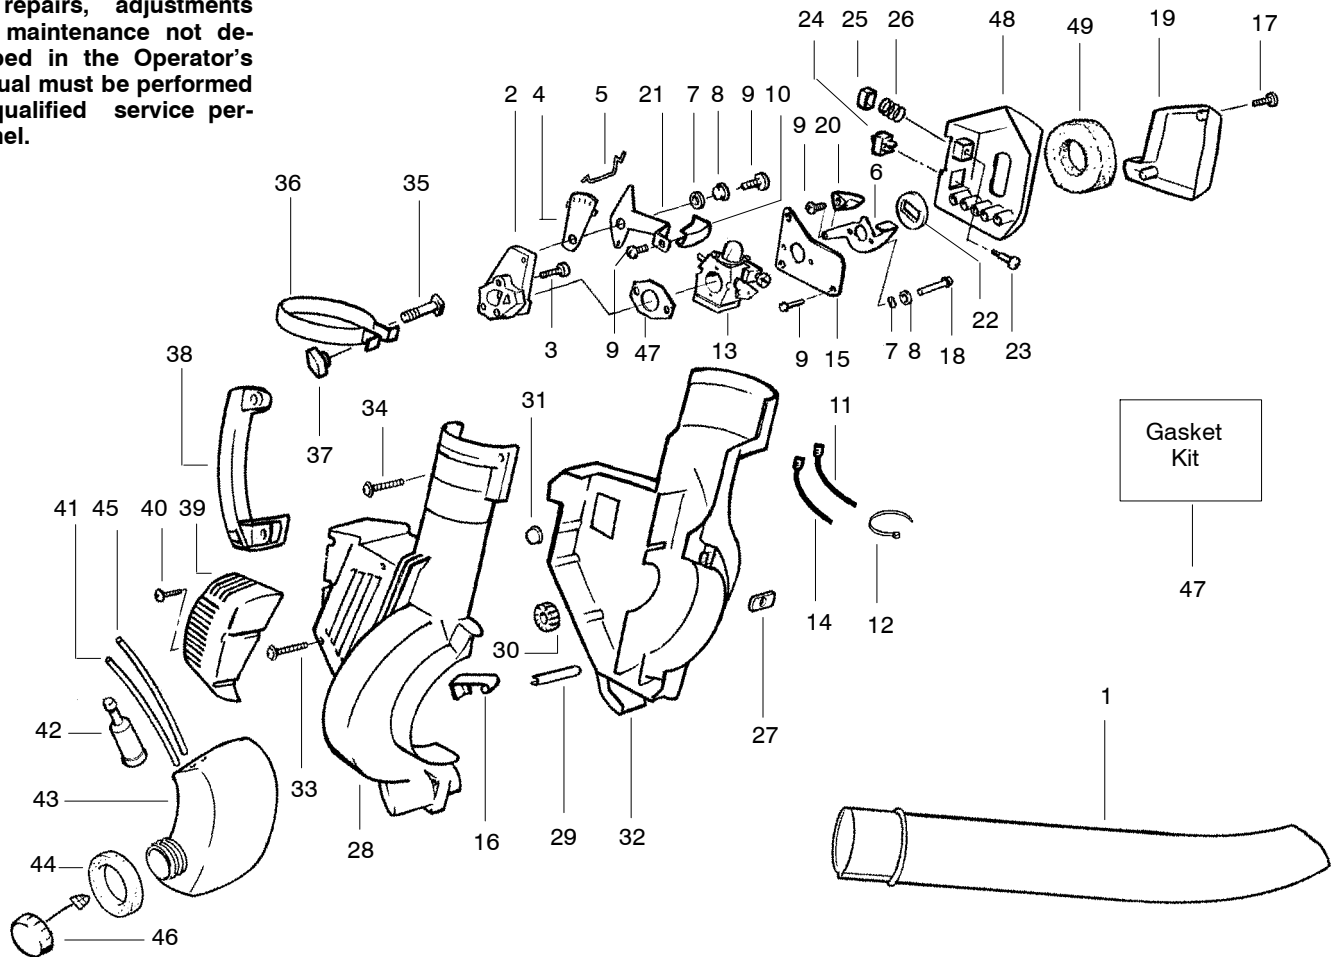

**⚠ WARNING**

All repairs, adjustments and maintenance not described in the Operator's Manual must be performed by qualified service personnel.

**TYPE 1**

Ref.	Part No.	Description	Ref.	Part No.	Description
1.	530095597	Blower Tube	28.	530049883	Housing-Right
2.	530049322	Carburetor Adaptor	29.	530049617	Guide Starter Rope
3.	530016014	Screw	30.	530049323	Isolator
4.	530049526	Throttle Plate	31.	530036792	Isolator
5.	530049324	Throttle Linkage	32.	530049882	Housing-Left
6.	530049834	Choke Lever	33.	530015886	Screw
7.	530015254	Washer	34.	530015880	Screw
8.	530015852	Choke Spacer	35.	530015820	Bolt
9.	530015775	Screw	36.	530095592	Clamp-Blower Tube
10.	530049837	Knob-Throttle Lever	37.	530049885	Knob
11.	530049495	Leadwire-Switch	38.	530095469	Handle
12.	530049494	Wire Clamp	39.	530049879	Muffler Cover
13.	530069924	Carburetor Ass'y. (WA-229)	40.	530015880	Screw
14.	530049496	Leadwire-Ground	41.	530069247	Line Kit-Carb/Purge
15.	530052293	Choke Plate	42.	530014362	Fuel Pick-up Ass'y.
16.	530402044	Spring Cover Latch	43.	530049491	Fuel Tank Ass'y.
17.	530015966	Screw	44.	530049527	Gasket-Fuel Tank
18.	530015849	Screw	45.	530069216	Line Kit-Tank/Purge
19.	530049315	Air Box Cover	46.	530049386	Fuel Cap w/Retainer
20.	530049836	Knob-Choke Lever	47.	530069813	Gasket Kit
21.	530049325	Throttle Lever	48.	530049316	Air Box
22.	530019246	Filter-Choke Plate	49.	530049383	Air Filter
23.	530016211	Retainer-Purge Button			
24.	530069572	Switch		Not Shown	
25.	530049838	Purge Button			
26.	530016212	Spring-Purge Button		530084524	Operator Manual
27.	530016207	Nut		530084403	Engine Stop Decal

✓ = NEW PART NUMBER FOR THIS IPL

★ = REFER TO THE SERVICE REFERENCE INDICATED FOR MORE INFORMATION. (LOCATED AT END OF IPL)

PARTS LIST NO. 530084156		<b>WEED EATER®</b> PARTS LIST	MODEL(s) BV1650 / BV1800
DATE 6/23/03	REPLACES 530084156-1/28/03		NOTE: Illustration may differ from actual model due to design changes