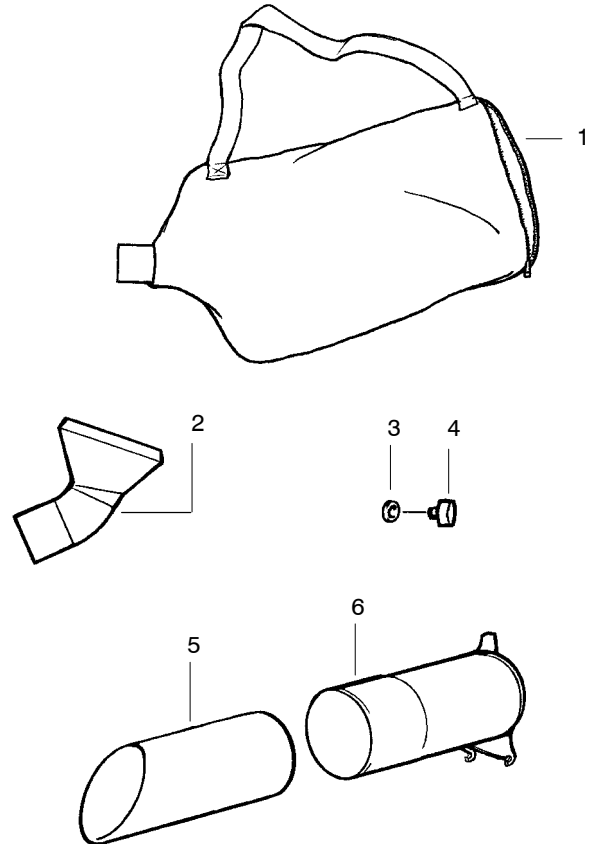

## TYPE 1 ONLY

**Carburetor Assembly Part # 530069924 - (WA-229)**

Key No.	Part No.	Description
1	530038403	Limiters Cap
2	530069842	Carburetor Repair Kit
3	530069845	Gasket/Diaphragm Kit

## TYPE 2,3 ONLY

**Carburetor Assembly Part # 530071465 - (C1Q-W11)**

Ref.	Part No.	Description
1.	530071465	Assy-Carb. Zama (C1Q-W11)
2.	530038479	Cap-Limiter (high) brown
3.	530038478	Cap-Limiter (low) tan
4.	530071475	Kit-Carb. Repair
5.	530071489	Kit-Carb. Gasket (Zama)

## TYPE 1,2,3

**Vacuum Tube Ass'y.**

Ref.	Part No.	Description
1.	530095564	Assy-Vac. Bag w/strap
2.	530095470	Tube-Elbow Vac
3.	530049686	Retainer-Vac Tube Knob
4.	530016322	Knob
5.	530094476	Tube-Lower Vac
6.	*****	Tube-Upper Vac