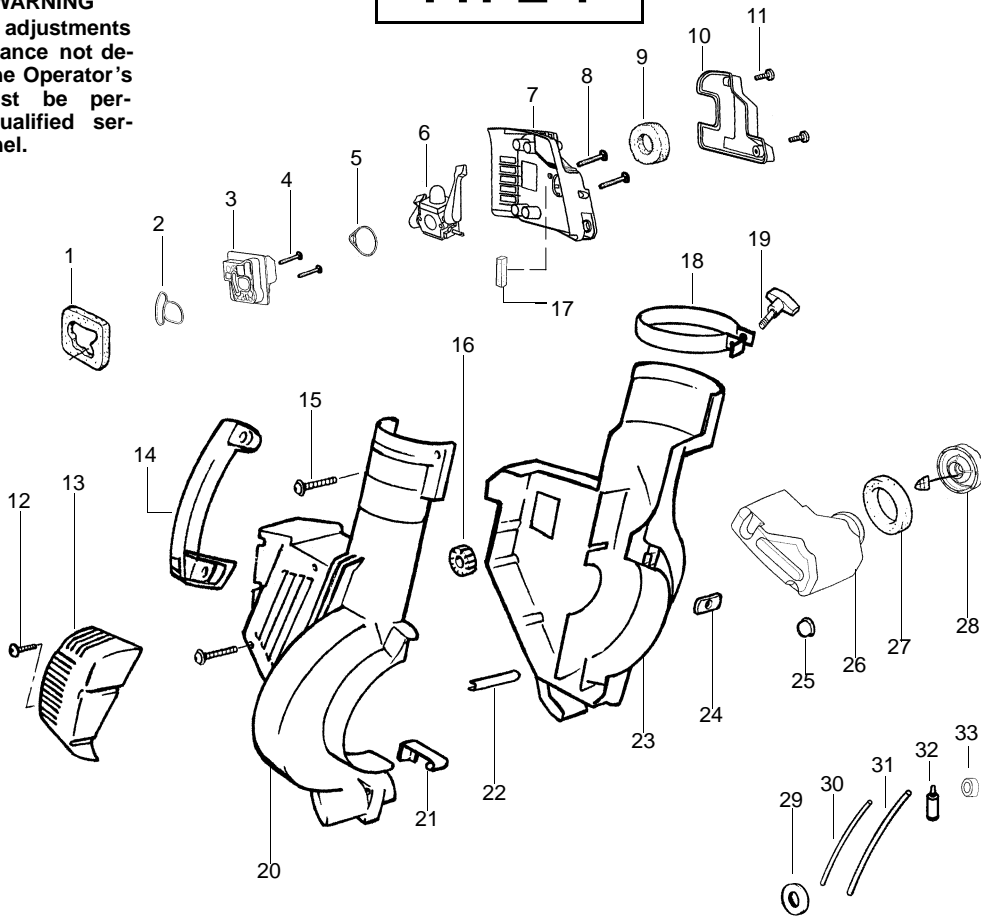

TYPE 1

⚠ WARNING

All repairs, adjustments and maintenance not described in the Operator's Manual must be performed by qualified service personnel.

Ref.	Part No.	Description	Ref.	Part No.	Description
1.	530071459	Air Dam (kit)	23.	530055145	Housing-Left
2.	530071458	Gasket- Adapter (kit)	24.	530016207	Nut
3.	530035502	Carburetor Adaptor	25.	530036792	Isolator-Crankcase
4.	530016309	Screw	26.	530049491	Assy-Fuel Tank
5.	530071458	Gasket-Carburetor (kit)	27.	530049527	Gasket-Fuel Tank (kit)
6.	530071465	Kit-Carb Ass'y. (C1Q-W11)	28.	530049386	Fuel Cap w/Retainer
7.	530055103	Air Box	29.	530049656	Grommet-Shroud
8.	530016340	Screw-Carb.	30.	530069247	Kit-Line Carb/Purge
9.	530049383	Filter-Air	31.	530069216	Kit-Line Tank/Purge
10.	530055104	Cover-Air Filter	32.	530095646	Assy-Fuel Pick-up
11.	530016354	Screw-Air Box Cover	33.	530071459	Grommet-Fuel line (kit)
12.	530015880	Screw			
13.	530056257	Assy-Muffler Cover			
14.	530095469	Handle		Not Shown	
15.	530015886	Screw			
16.	530049323	Isolator			
17.	530071459	Foam 25.4mm (kit)			
18.	530016324	Clamp-Blower Tube			
19.	530016322	Knob-Tube Clamp			
20.	530055146	Housing-Right		530086692	Operator Manual
21.	530402044	Spring-Cover Latch		530084404	Warning Decal
22.	530049617	Guide-Starter Rope		530055357	Decal-Model
				530055358	Decal-Start Inst.

➤ = NEW PART NUMBER FOR THIS IPL

★ = REFER TO THE SERVICE REFERENCE INDICATED FOR MORE INFORMATION. (LOCATED AT END OF IPL)

PARTS LIST NO. 530086368		WEED EATER® PARTS LIST	MODEL(s) BV1650 LE
DATE 11/20/02	Replaces 530086368-07/30/02		Note: Illustration may differ from actual model due to design changes

✓ = NEW PART NUMBER FOR THIS IPL

★ = REFER TO THE SERVICE REFERENCE INDICATED FOR MORE INFORMATION. (LOCATED AT END OF IPL)

PARTS LIST NO. 530086368		WEED EATER® PARTS LIST	MODEL(s) BV1650 LE
DATE 11/20/02	Replaces 530086368-07/30/02		Note: Illustration may differ from actual model due to design changes