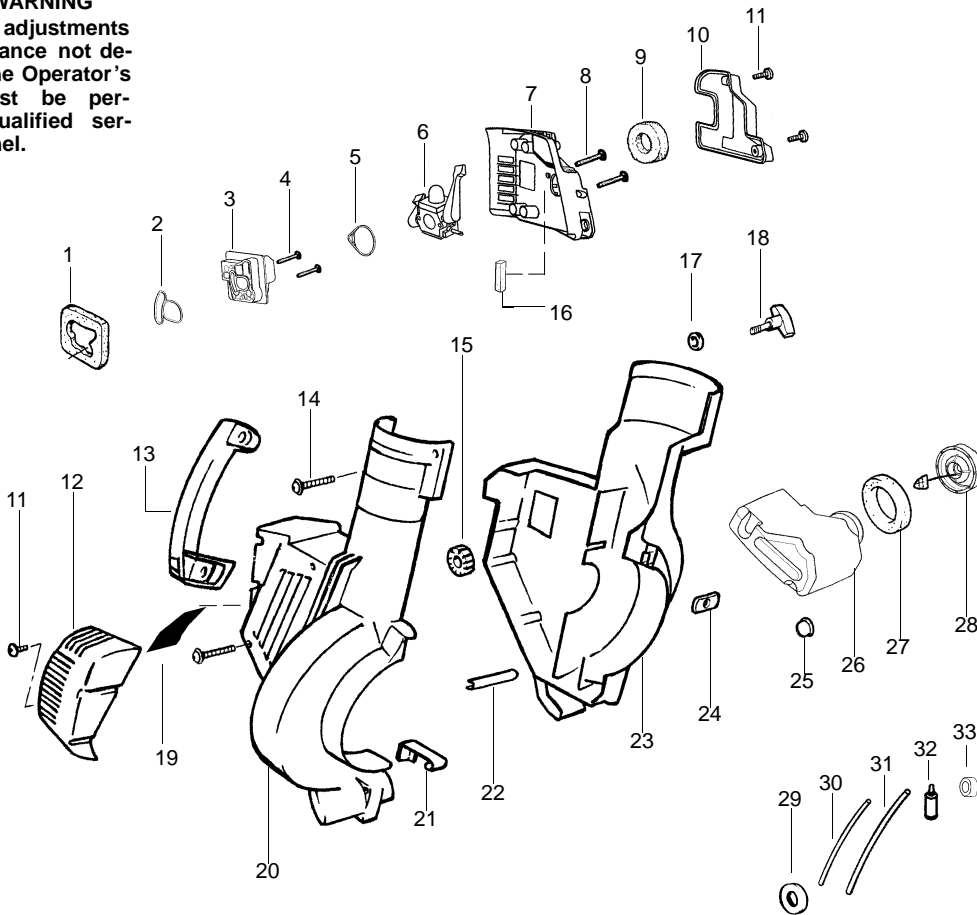

TYPE 2

WARNING

All repairs, adjustments and maintenance not described in the Operator's Manual must be performed by qualified service personnel.

Ref.	Part No.	Description	Ref.	Part No.	Description
1.	530071459	Air Dam (kit)	22.	530049617	Guide- Starter Rope
2.	530071458	Gasket-Adapter (kit)	23.	530056683	Housing-Left
3.	530035561	Carburetor Adaptor	24.	530016207	Nut
4.	530016309	Screw	25.	530036792	Isolator-Crankcase
5.	530071458	Gasket-Carburetor (kit)	26.	530049491	Assy-Fuel Tank
6.	---	Kit-Carb Ass'y. (C1Q-W11)	27.	530049527	Gasket-Fuel Tank
	530071465	(C1Q-W11C)	28.	530049386	Fuel Cap w/Retainer
	530071632	(C1Q-W11C)	29.	530049656	Grommet-Shroud
7.	530056629	Air Box	30.	530069247	Kit-Line Carb/Purge
8.	530015849	Screw-Carb.	31.	530069216	Kit-Line Tank/Purge
9.	530049383	Filter-Air	32.	530095646	Assy-Fuel Pick-up
10.	530056581	Cover-Air Filter	33.	530071459	Grommet-Fuel line (kit)
11.	530016349	Screw			
12.	530056641	Guard-Muffler			
13.	530095469	Handle			
14.	530015886	Screw			
15.	530049323	Isolator			
16.	530071459	Foam 25.4mm (kit)			
17.	530015197	Nut			
18.	530016322	Knob-Tube Clamp			
19.	530071458	Reflector-Heat (kit)			
20.	530056682	Housing-Right			
21.	530402044	Spring-Cover Latch			
			Not Shown		
			530163383		Operator Manual
			530057414		Warning Decal
			530057215		Decal-Start Inst.

➤ = NEW PART NUMBER FOR THIS IPL

★ = REFER TO THE SERVICE REFERENCE INDICATED FOR MORE INFORMATION. (LOCATED AT END OF IPL)