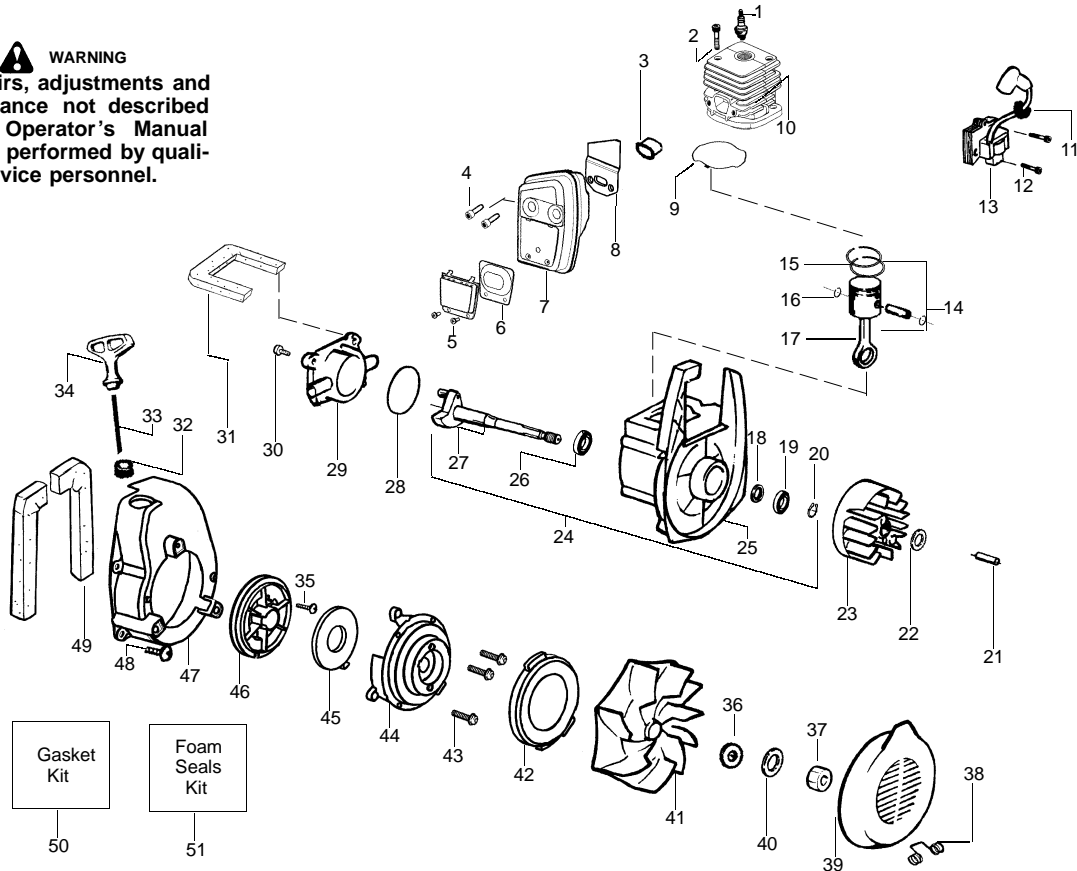

PARTS LIST NO. 530086368		WEED EATER® PARTS LIST	MODEL(s) BV1650 LE	
DATE 11/20/02	Replaces 530086368-07/30/02		Note: Illustration may differ from actual model due to design changes	PAGE NO. 4

TYPE 2

WARNING
All repairs, adjustments and maintenance not described in the Operator's Manual must be performed by qualified service personnel.

Ref.	Part No.	Description	Ref.	Part No.	Description	Ref.	Part No.	Description
1.	952030249	Spark Plug (RCJ-6Y)	21.	530016190	Spacer-Flywheel	40.	530016279	Washer-Flat
2.	530015953	Screw	22.	530015149	Washer	41.	530069817	Assy-Impeller
3.	530055191	Insulator-Heat	23.	530039209	Assy-Flywheel	42.	530056625	Seal-Ring
4.	530016387	Screw-Muffler-Internal	24.	530071456	Assy-Crankcase/Crank shaft (incl. 20,25,27)	43.	530016349	Screw
5.	530015241	Screw	25.	530012492	Assy-Crankcase (Incl. 18,19,26)	44.	530055101	Housing-Pulley
6.	530071593	Kit-Spark Screen (incl. #5)	26.	530032125	Bearing-Inner	45.	530042086	Spring-Starter
7.	530071599	Kit-Muffler (incl. 4,5,6, & 8)	27.	530012452	Assy-Crankshaft	46.	530071466	Kit-Starter Pulley
8.	530071458	Gasket-Baffle (kit)	28.	530071458	O-ring-C/case (kit)	47.	530055102	Fan Housing
9.	530071458	Gasket-Cylinder (kit)	29.	530012443	Cover-Crankcase	48.	530015810	Screw
10.	530071457	Kit-Cylinder	30.	530015810	Screw	49.	530071459	Foam-182mm (kit)
11.	530019182	Grommet-Ign. Module	31.	530071459	Foam-219mm (kit)	50.	530071458	Kit-Gasket
12.	530016357	Screw-Ignition Module	32.	530029182	Eyelet-Flange	51.	530071459	Kit-Foam Seals (page 2 incl. 2.5 & 19) (page 4 incl. 8,9, & 28)
13.	530035505	Ignition Module	33.	530071467	Kit-Rope			Kit-Foam Seals (page 2 incl. 1,16, & 33) (page 4 incl. 31 & 49)
14.	530071357	Kit-Piston (Incl. 15 & 16)	34.	530054834	Handle-Starter			
15.	530055120	Piston Ring	35.	530016326	Screw-Rope			
16.	530015162	Retainer-Piston Pin	36.	530016240	Washer-Belleville			
17.	530069945	Assy-Connecting Rod	37.	530626605	Nut			
18.	530071615	Kit-Crankcase Seal	38.	530402043	Spring-Return Cover			
19.	530055728	Bearing-Outer	39.	530049313	Inlet Door			
20.	530015941	Retainer Ring-C'chaft						

✓ = NEW PART NUMBER FOR THIS IPL   * = REFER TO THE SERVICE REFERENCE INDICATED FOR MORE INFORMATION. (LOCATED AT END OF IPL)