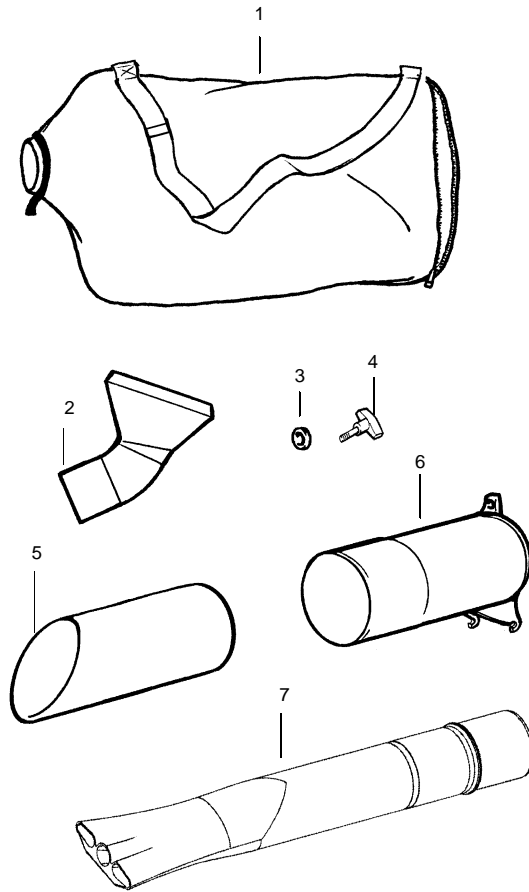

Assy - Vacuum

Ref.	Part No.	Description
1.	530095564	Assy-Vac. Bag w/strap
2.	530095470	Tube-Elbow Vac
3.	530049686	Retainer-Vac Tube Knob
4.	530016322	Knob
5.	530094476	Tube-Lower Vac
6.	530095468	Tube-Upper Vac
7.	530095593	Tube-Blower