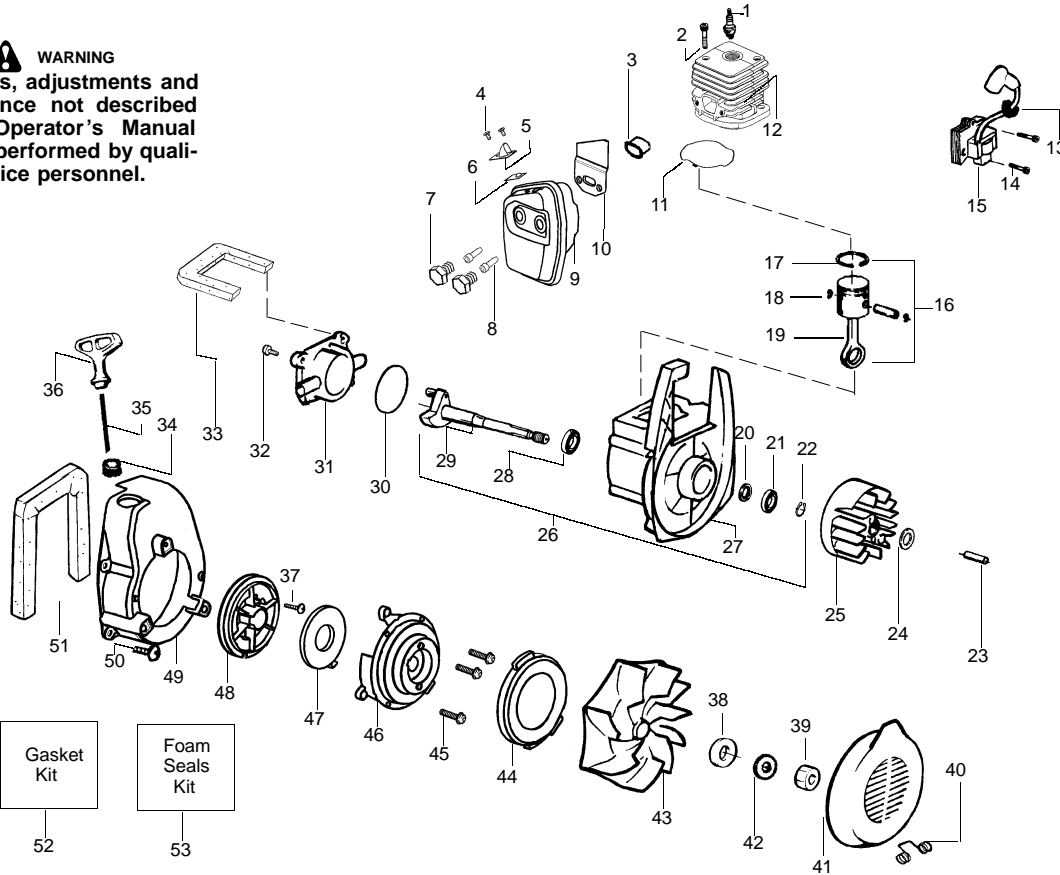

PARTS LIST NO. 530086368		WEED EATER® PARTS LIST	MODEL(s) BV1650 LE	
DATE 11/20/02	Replaces 530086368-07/30/02		Note: Illustration may differ from actual model due to design changes	PAGE NO. 3

TYPE 1

WARNING

All repairs, adjustments and maintenance not described in the Operator's Manual must be performed by qualified service personnel.

Ref.	Part No.	Description	Ref.	Part No.	Description	Ref.	Part No.	Description
1.	952030249	Spark Plug (RCJ-6Y)	20.	530019264	Seal-Crankcase	35.	530071467	Kit-Rope
2.	530015953	Screw	21.	530055728	Bearing-Outer	36.	530049488	Handle-Starter
3.	530055191	Insulator-Heat	22.	530015941	Retainer Ring-C'chaft	37.	530016326	Screw-Rope
4.	530055240	Screw	23.	530016190	Spacer-Flywheel	38.	530016279	Washer-Flat
5.	530055241	Deflector-Muffler	24.	530015149	Washer	39.	530626605	Nut
6.	530071461	Kit-Spark Screen (incl. #4)	25.	530039209	Assy-Flywheel	40.	530402043	Spring-Return Cover
7.	530016369	Bolt-Muffler-external	26.	530071456	Assy-Crankcase/Crank shaft (incl. 22,27,29)	41.	530049313	Inlet Door
8.	530016341	Screw-Muffler-Internal	27.	530012440	Assy-Crankcase (Incl. 20,21,28)	42.	530016240	Washer-Belleville
9.	530071460	Kit-Muffler (incl. 4-6,8,10)	28.	530032125	Bearing-Inner	43.	530069817	Assy-Impeller
10.	530071458	Gasket-Baffle (kit)	29.	530012452	Assy-Crankshaft	44.	530055106	Seal-Ring
11.	530071458	Gasket-Cylinder (kit)	30.	530071458	O-ring-C/case (kit)	45.	530016349	Screw
12.	530071457	Kit-Cylinder	31.	530012443	Cover-Crankcase	46.	530055101	Housing-Pulley
13.	530019182	Grommet-Ign. Module	32.	530015810	Screw	47.	530042086	Spring-Starter
14.	530016357	Screw-Ignition Module	33.	530071459	Foam-219mm (kit)	48.	530071466	Kit-Starter Pulley
15.	530035505	Ignition Module	34.	530029182	Eyelet-Flange	49.	530055102	Fan Housing
16.	530071357	Kit-Piston (Incl. 17 & 18)				50.	530015810	Screw
17.	530055120	Piston Ring				51.	530071459	Foam-365mm (kit)
18.	530015162	Retainer-Piston Pin				52.	530071458	Kit-Gasket
19.	530069945	Assy-Connecting Rod				53.	530071459	Kit-Foam Seals

✓ = NEW PART NUMBER FOR THIS IPL

★ = REFER TO THE SERVICE REFERENCE INDICATED FOR MORE INFORMATION. (LOCATED AT END OF IPL)