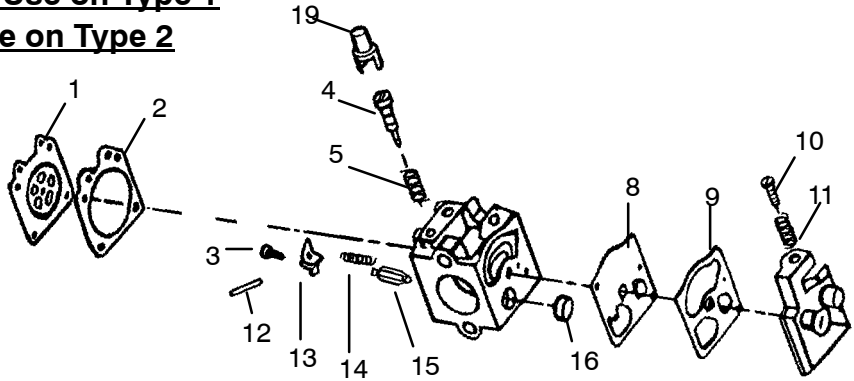

✓ = NEW PART NUMBER FOR THIS IPL

★ = REFER TO THE SERVICE REFERENCE INDICATED FOR MORE INFORMATION. (LOCATED AT END OF IPL)

PARTS LIST NO. 530-068884 - 11/15/94		<b>WEED EATER® PARTS LIST</b>	MODEL: BV165
PAGE NO. 3	REPLACES 530-068884-10/8/93		

### Carburetor Assembly

**WT-141 #530-035263 - Use on Type 1**

**WT-141A #530-069644 - Use on Type 2**

Carb. Repair  
Kit

17

Carb. Gasket  
Kit

18

Key No.	Part No.	Description	Key No.	Part No.	Description
1	530-035014	* + Metering Diaphragm	11	530-035208	Idle Speed Spring
2	-	* + Metering Diaphragm Gasket	12	530-035028	* Metering Lever Pin
✓	530-035151	* WT-141 - T 1	13	530-035031	* Metering Lever
✓	530-035378	WT-141A - T 2	14	-	* Metering Lever Spring
3	530-035016	Metering Lever Pin Screw	✓	530-035188	* WT-141 - T 1
4	-	* + Mixture Needle	✓	530-035377	* WT-141A - T 2
✓	530-035268	* + WT-141 - T 1	15	530-035106	Inlet Needle Valve
✓	530-035375	WT-141A - T 2	16	530-035178	Fuel Inlet Screen
5	-	Mixture Needle Spring	17	530-035264	Carb. Kwik Repair Kit
✓	530-035214	WT-141 - T 1			(*Indicates Contents)
✓	530-035376	WT-141A - T 2	18	530-035219	Carb. Gasket/Diaphragm Kit (+Indicates Contents)
8	530-035166	Fuel Pump Diaphragm	✓19	530-038403	Limiter Cap (Gold)
9	530-035164	Fuel Pump Gasket			
10	530-035203	Idle Speed Screw			

### Vacuum Attachment Parts

KEY NO.	PART NO.	DESCRIPTION
1	530-069272	Collection Bag W/Strap
2	530-095117	Collection Bag Elbow Tube
3	530-069270	Vacuum Tubes

PARTS LIST NO. 530-068884 - 11/15/94		WEED EATER® PARTS LIST	MODEL: BV165
PAGE NO. 4	REPLACES 530-068884-10/8/93		