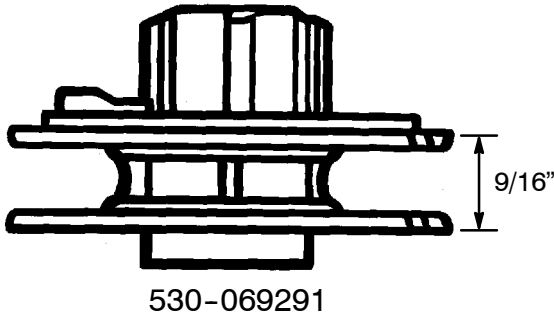

PARTS LIST NO. 530-068884 - 11/15/94		WEED EATER® PARTS LIST	MODEL: BV165	
PAGE NO. 4	REPLACES 530-068884-10/8/93			Note: Illustrations may differ from actual models due to design changes

SERVICE REFERENCE

1. Starter Pulley - When ordering a new starter pulley for your unit, please measure your existing pulley as shown by the dimensions in the illustrations below and order accordingly.

NOTE: Illustrations smaller than actual size.