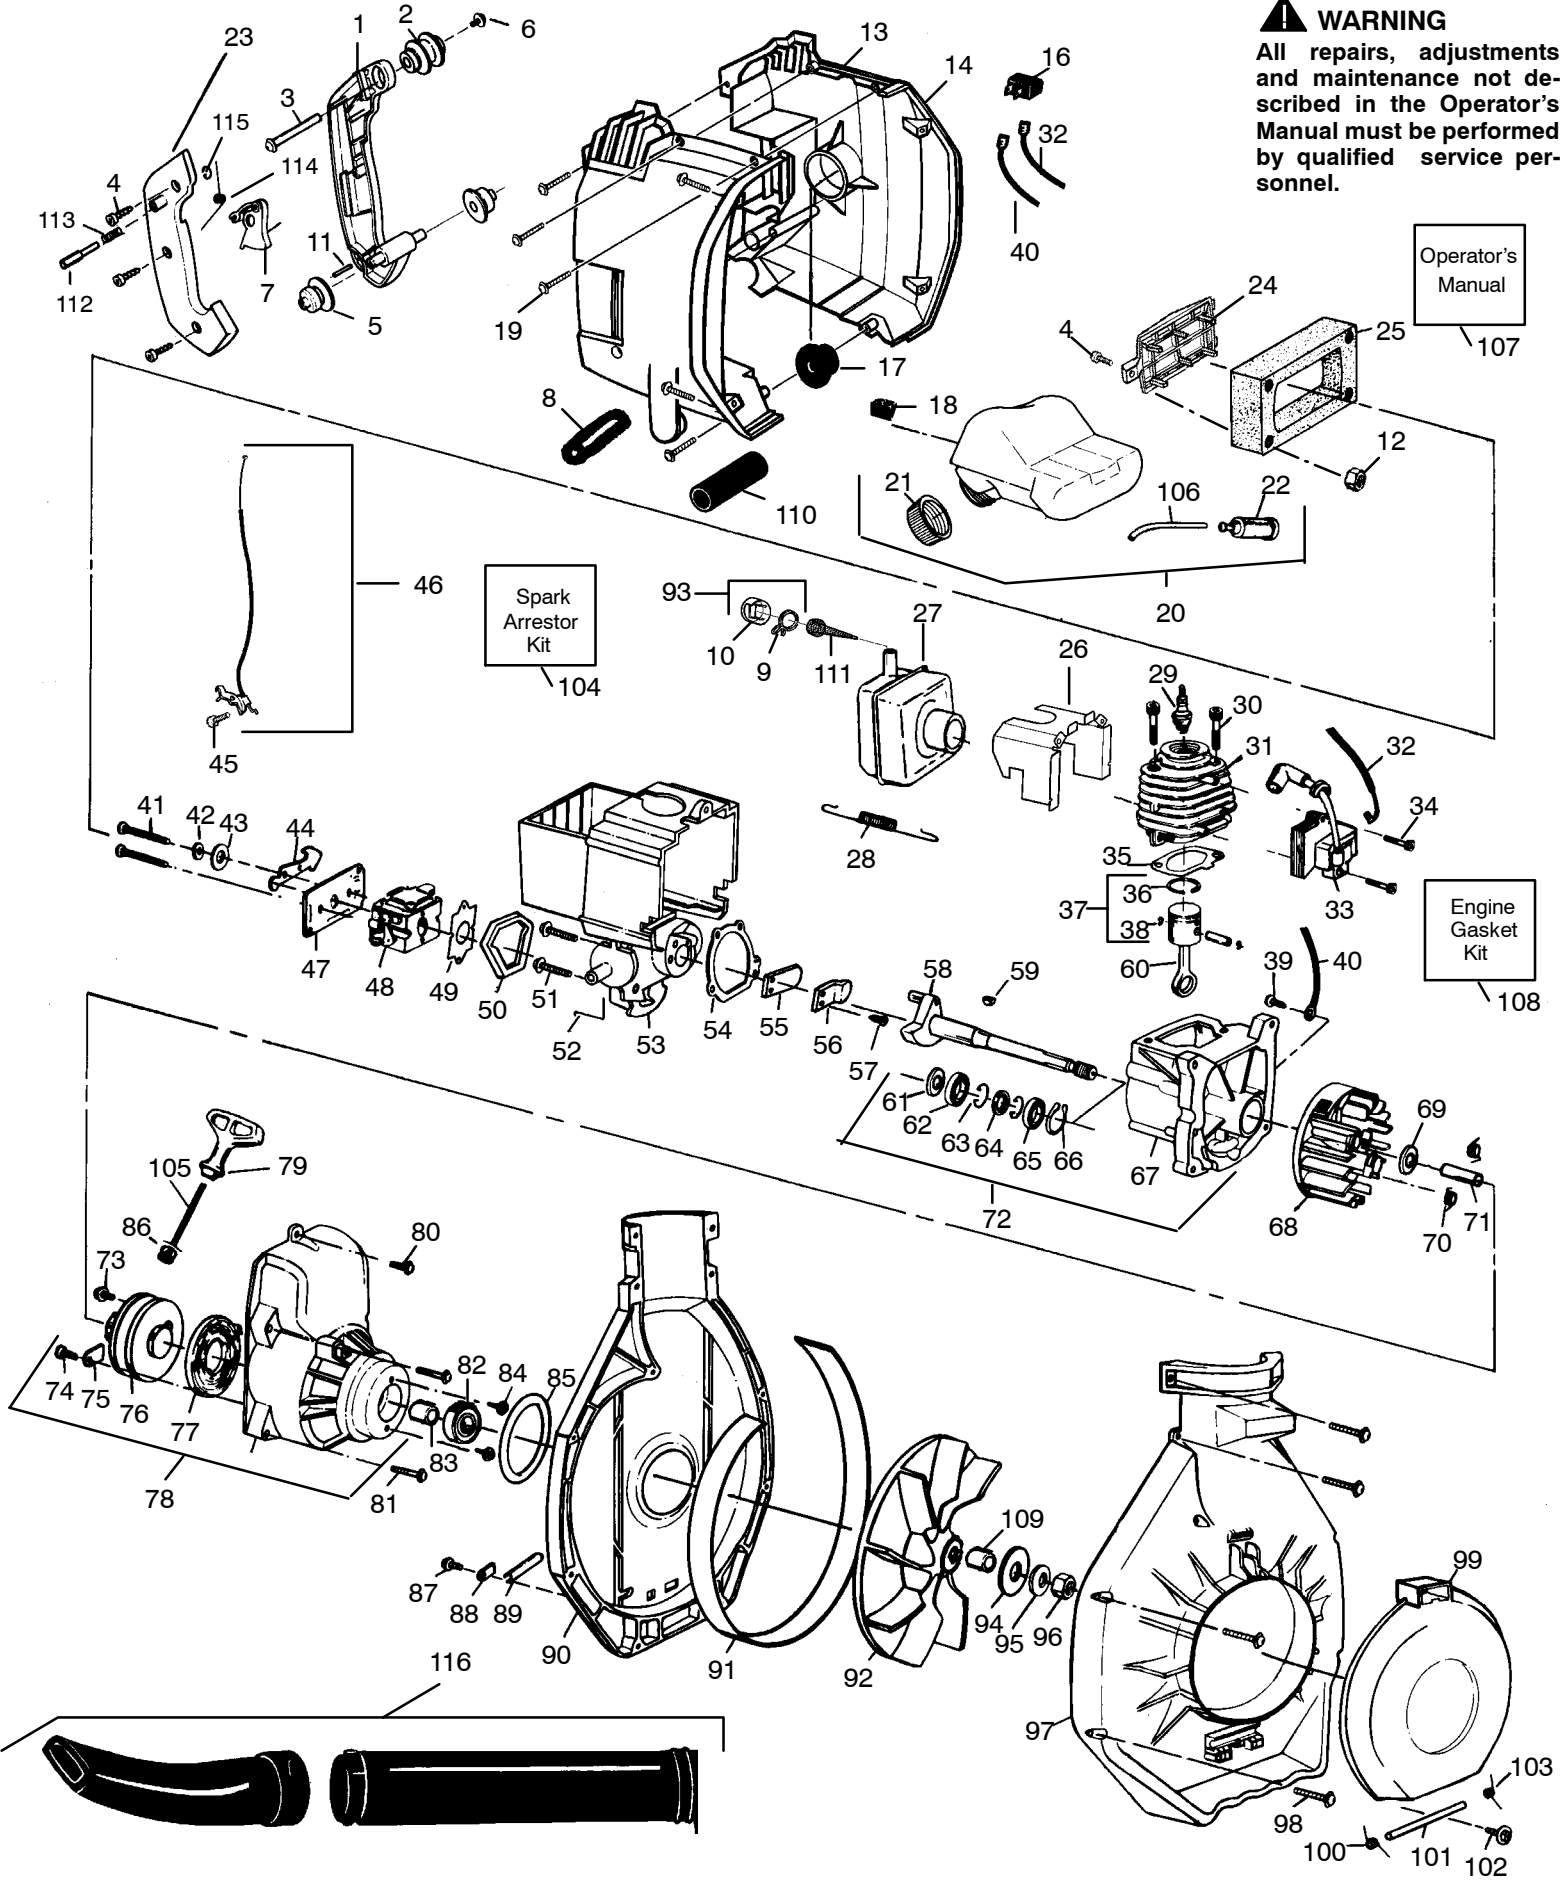

PARTS LIST NO.
530-068884 - 11/15/94

PAGE NO. 1
REPLACES 530-068884-10/8/93

WEED EATER® PARTS LIST

MODEL:
BV165

Note: Illustrations may differ from actual models due to design changes

⚠ WARNING

All repairs, adjustments and maintenance not described in the Operator's Manual must be performed by qualified service personnel.