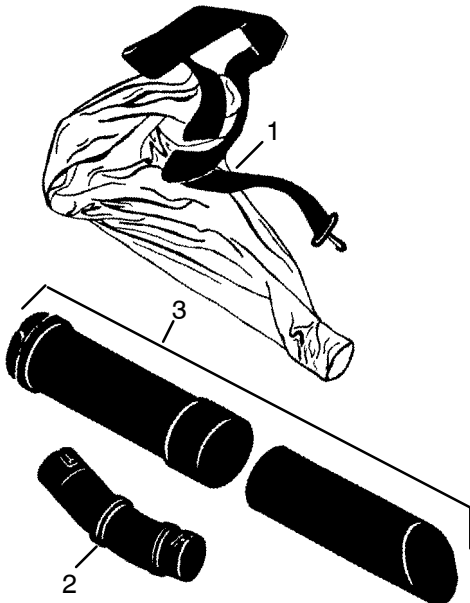

✓ = NEW PART NUMBER FOR THIS IPL

★ = REFER TO THE SERVICE REFERENCE INDICATED FOR MORE INFORMATION. (LOCATED AT END OF IPL)

PARTS LIST NO. 530-068884 - 11/15/94		<b>WEED EATER® PARTS LIST</b>	MODEL: BV165
PAGE NO. 3	REPLACES 530-068884-10/8/93		

### Carburetor Assembly

**WT-141 #530-035263 - Use on Type 1**

**WT-141A #530-069644 - Use on Type 2**

Carb. Repair  
Kit

17

Carb. Gasket  
Kit

18

Key No.	Part No.	Description	Key No.	Part No.	Description
1	530-035014	* + Metering Diaphragm	11	530-035208	Idle Speed Spring
2	-	* + Metering Diaphragm Gasket	12	530-035028	* Metering Lever Pin
✓	530-035151	* WT-141 - T 1	13	530-035031	* Metering Lever
✓	530-035378	WT-141A - T 2	14	-	* Metering Lever Spring
3	530-035016	Metering Lever Pin Screw	✓	530-035188	* WT-141 - T 1
4	-	* + Mixture Needle	✓	530-035377	* WT-141A - T 2
✓	530-035268	* + WT-141 - T 1	15	530-035106	Inlet Needle Valve
✓	530-035375	WT-141A - T 2	16	530-035178	Fuel Inlet Screen
5	-	Mixture Needle Spring	17	530-035264	Carb. Kwik Repair Kit
✓	530-035214	WT-141 - T 1			(*Indicates Contents)
✓	530-035376	WT-141A - T 2	18	530-035219	Carb. Gasket/Diaphragm Kit (+Indicates Contents)
8	530-035166	Fuel Pump Diaphragm	✓19	530-038403	Limiter Cap (Gold)
9	530-035164	Fuel Pump Gasket			
10	530-035203	Idle Speed Screw			

### Vacuum Attachment Parts

KEY NO.	PART NO.	DESCRIPTION
1	530-069272	Collection Bag W/Strap
2	530-095117	Collection Bag Elbow Tube
3	530-069270	Vacuum Tubes

PARTS LIST NO. 530-068884 - 11/15/94		WEED EATER® PARTS LIST	MODEL: BV165
PAGE NO. 4	REPLACES 530-068884-10/8/93		