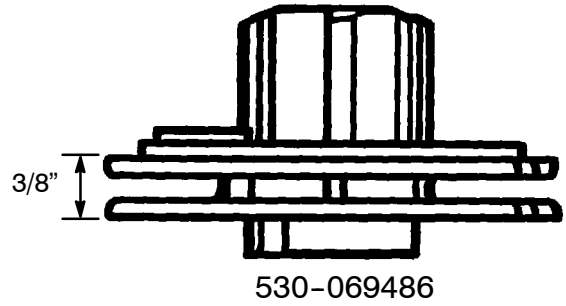

PARTS LIST NO. 530-068884 - 11/15/94		WEED EATER® PARTS LIST	MODEL: BV165	
PAGE NO. 4	REPLACES 530-068884-10/8/93			Note: Illustrations may differ from actual models due to design changes

SERVICE REFERENCE

1. Starter Pulley - When ordering a new starter pulley for your unit, please measure your existing pulley as shown by the dimensions in the illustrations below and order accordingly.

NOTE: Illustrations smaller than actual size.