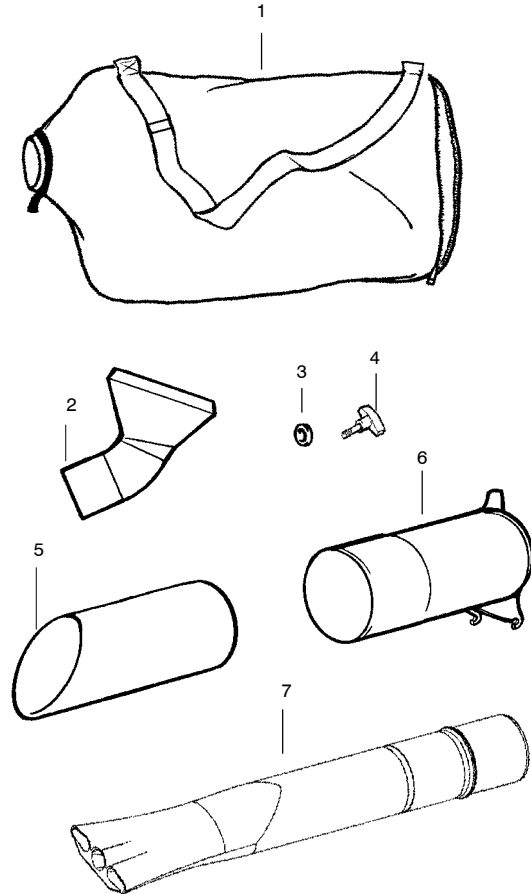

✓ = NEW PART NUMBER FOR THIS IPL

★ = REFER TO THE SERVICE REFERENCE INDICATED FOR MORE INFORMATION. (LOCATED AT END OF IPL)

Carburetor Assembly Part Number 530071465 - (C1Q-W11)

4

5

Ref.	Part No.	Description
1.	530071465	Assy-Carb. Zama (C1Q-W11)
2.	530038479	Cap-Limiter (high) brown
3.	530038478	Cap-Limiter (low) tan
4.	530071475	Kit-Carb. Repair
5.	530071489	Kit-Carb. Gasket (Zama)

Assy - Vacuum

Ref.	Part No.	Description
1.	530095564	Assy-Vac. Bag w/strap
2.	530095470	Tube-Elbow Vac
3.	530049686	Retainer-Vac Tube Knob
4.	530016322	Knob
5.	530094476	Tube-Lower Vac
6.	*****	Tube-Upper Vac
7.	530095593	Tube-Blower