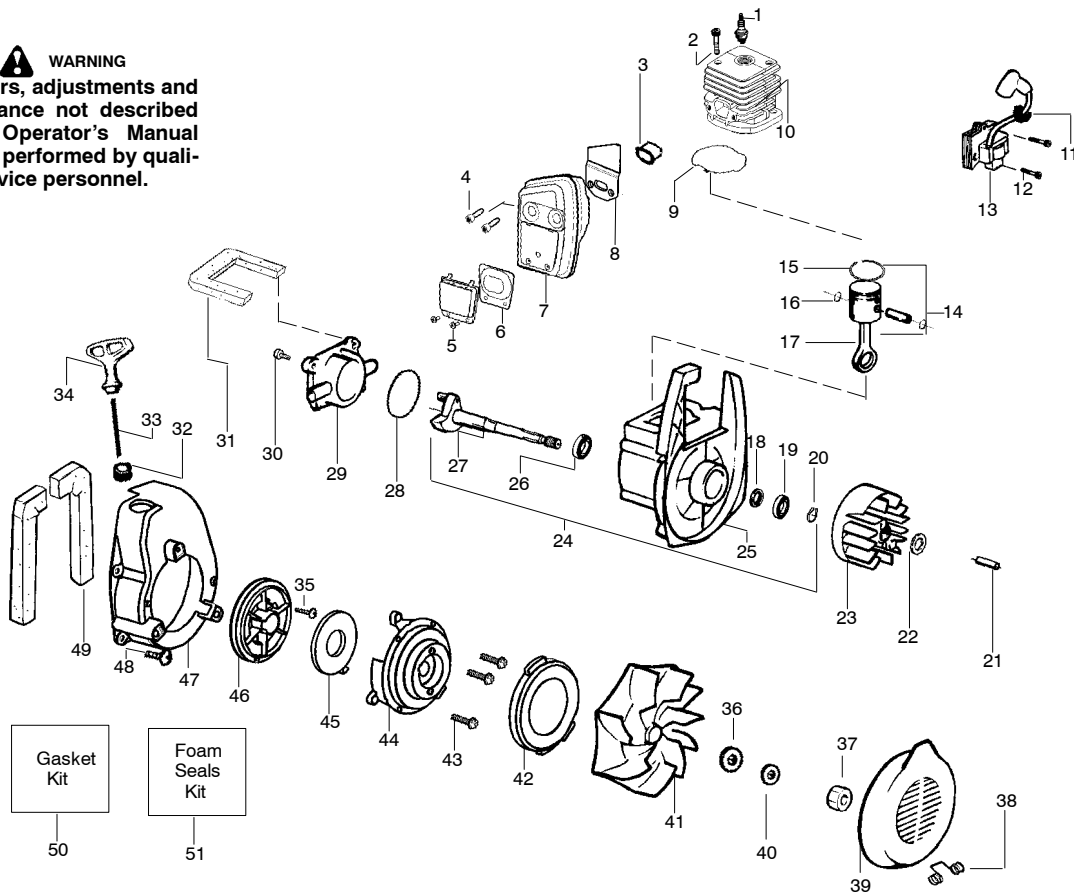

TYPE 2

WARNING
All repairs, adjustments and maintenance not described in the Operator's Manual must be performed by qualified service personnel.

Ref.	Part No.	Description	Ref.	Part No.	Description	Ref.	Part No.	Description
1.	952030249	Spark Plug (RCJ-6Y)	21.	530016190	Spacer-Flywheel	40.	530016279	Washer
2.	530015953	Screw	22.	530015149	Washer	41.	530069817	Assy-Impeller
3.	530055191	Insulator-Heat	23.	530039209	Assy-Flywheel	42.	530056625	Seal-Ring
4.	530016387	Screw-Muffler-Internal	24.	530071456	Assy-Crankcase/Crank shaft (incl. 20,25,27)	43.	530016349	Screw
5.	530015241	Screw	25.	530012492	Assy-Crankcase (Incl. 18,19,26)	44.	530055101	Housing-Pulley
6.	530071593	Kit-Spark Screen (incl. #5)	26.	530032125	Bearing-Inner	45.	530042086	Spring-Starter
7.	530071599	Kit-Muffler (incl. 4,5,6, & 8)	27.	530012452	Assy-Crankshaft	46.	530071466	Kit-Starter Pulley
8.	530071458	Gasket-Baffle (kit)	28.	530071458	O-ring-C/case (kit)	47.	530055102	Fan Housing
9.	530071458	Gasket-Cylinder (kit)	29.	530012443	Cover-Crankcase	48.	530015810	Screw
10.	530071457	Kit-Cylinder	30.	530015810	Screw	49.	530071459	Foam-182mm (kit)
11.	530019182	Grommet-Ign. Module	31.	530071459	Foam-219mm (kit)	50.	530071458	Kit-Gasket (page 2 incl. 2,5 & 19) (page 4 incl. 8,9, & 28)
12.	530016357	Screw-Ignition Module	32.	530029182	Eyelet-Flange	51.	530071459	Kit-Foam Seals (page 2 incl. 1,16, & 32) (page 4 incl. 31 & 49)
13.	530035505	Ignition Module	33.	530071467	Kit-Rope			
14.	530071357	Kit-Piston (Incl. 15 & 16)	34.	530049488	Handle-Starter			
15.	530055120	Piston Ring	35.	530016391	Screw-Rope			
16.	530015162	Retainer-Piston Pin	36.	530016240	Washer-Belleville			
17.	530069945	Assy-Connecting Rod	37.	530626605	Nut			
18.	530071615	Kit-Crankcase Seal	38.	530402043	Spring-Return Cover			
19.	530055728	Bearing-Outer	39.	530049313	Inlet Door			
20.	530015941	Retainer Ring-C' shaft						

✓ = NEW PART NUMBER FOR THIS IPL

★ = REFER TO THE SERVICE REFERENCE INDICATED FOR MORE INFORMATION. (LOCATED AT END OF IPL)