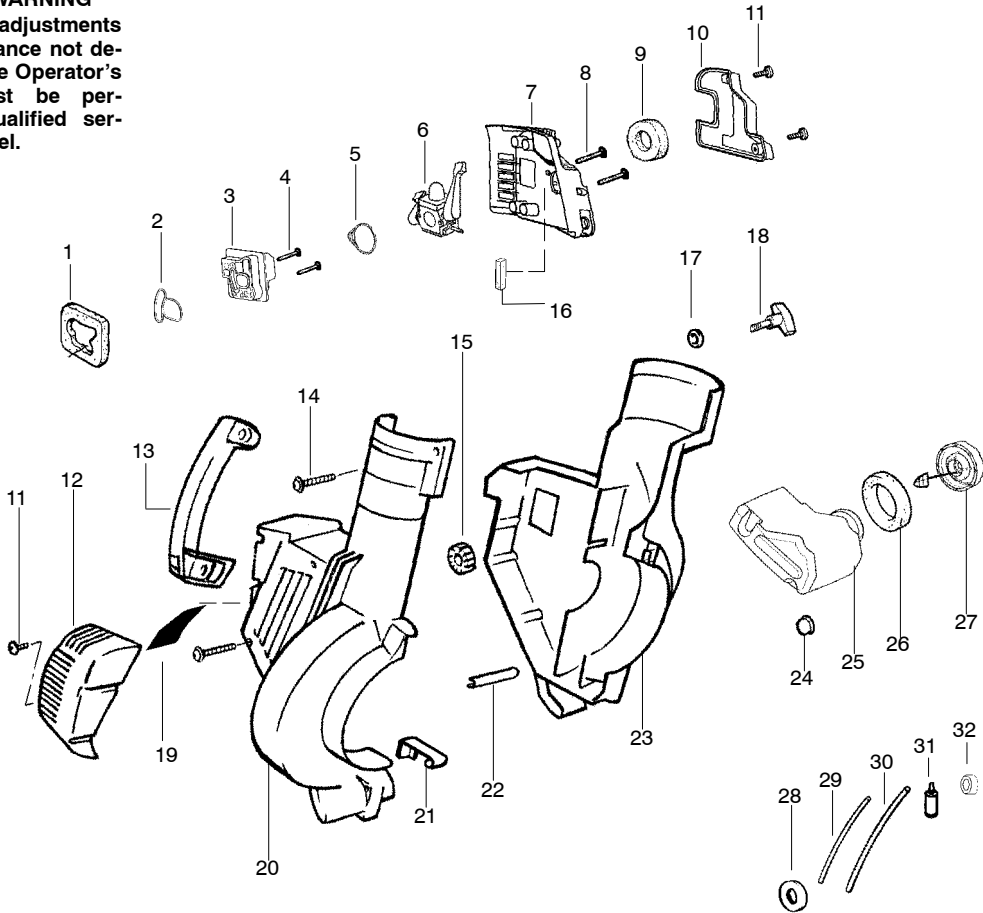

Ref.	Part No.	Description	Ref.	Part No.	Description
1.	530071459	Air Dam (kit)	22.	530049617	Guide- Starter Rope
2.	530071458	Gasket-Adapter (kit)	23.	530056683	Housing-Left
3.	530035561	Carburetor Adaptor	24.	530036792	Isolator-Crankcase
4.	530016309	Screw	25.	530049491	Assy-Fuel Tank
5.	530071458	Gasket-Carburetor (kit)	26.	530049527	Gasket-Fuel Tank
6.	530071632	Kit-Carb Ass'y. (C1Q-W11C)	27.	530049386	Fuel Cap w/Retainer
7.	530056629	Air Box	28.	530049656	Grommet-Shroud
8.	530015849	Screw-Carb.	29.	530069247	Kit-Line Carb/Purge
9.	530049383	Filter-Air	30.	530069216	Kit-Line Tank/Purge
10.	530056581	Cover-Air Filter	31.	530095646	Assy-Fuel Pick-up
11.	530016349	Screw	32.	530071459	Grommet-Fuel line (kit)
12.	530056641	Guard-Muffler	Not Shown		
13.	530095469	Handle	530163806	Operator Manual	
14.	530015886	Screw	530057414	Warning Decal	
15.	530049323	Isolator	530057215	Decal-Start Inst.	
16.	530071459	Foam 25.4mm (kit)			
17.	530015197	Nut			
18.	530016322	Knob-Tube Clamp			
19.	530071458	Reflector-Heat (kit)			
20.	530056682	Housing-Right			
21.	530402044	Spring-Cover Latch			

✓ = NEW PART NUMBER FOR THIS IPL

★ = REFER TO THE SERVICE REFERENCE INDICATED FOR MORE INFORMATION. (LOCATED AT END OF IPL)

Carburetor Assembly Part Number 530071465 - (C1Q-W11)

4

5

Ref.	Part No.	Description
1.	530071465	Assy-Carb. Zama (C1Q-W11)
2.	530038479	Cap-Limiter (high) brown
3.	530038478	Cap-Limiter (low) tan
4.	530071475	Kit-Carb. Repair
5.	530071489	Kit-Carb. Gasket (Zama)