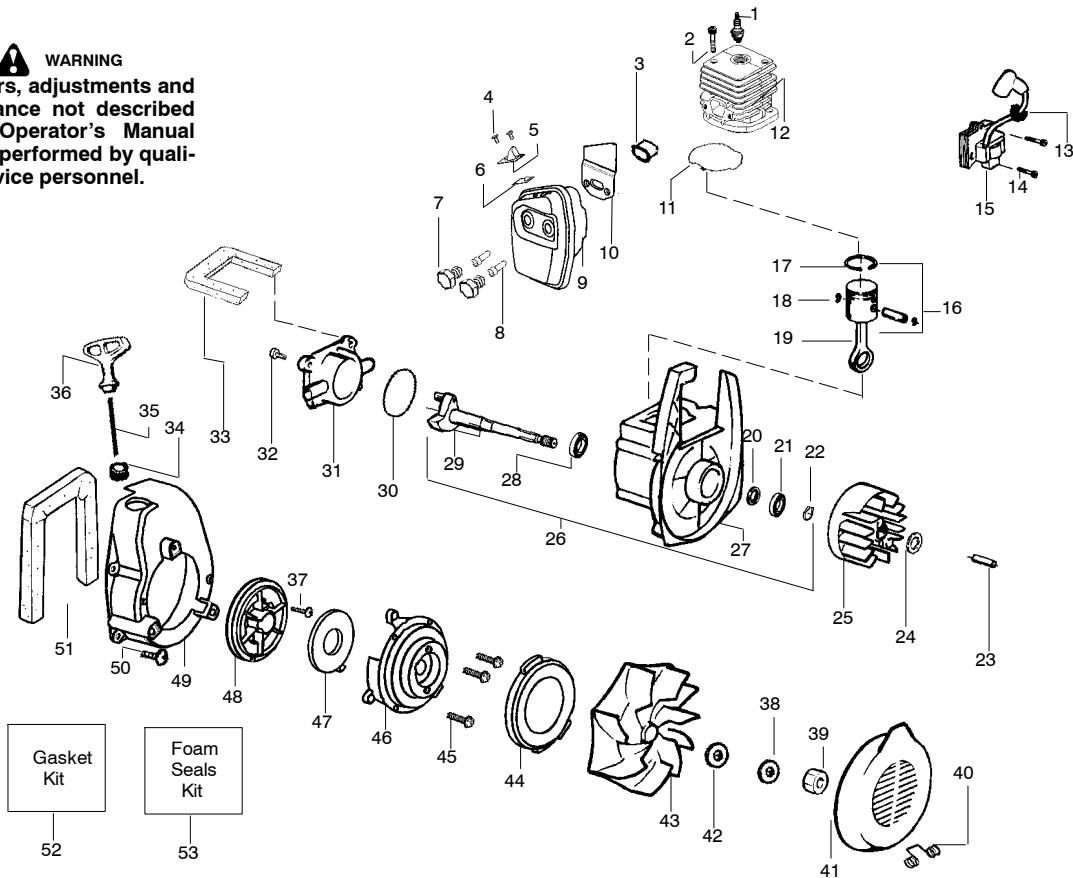

TYPE 1

WARNING
All repairs, adjustments and maintenance not described in the Operator's Manual must be performed by qualified service personnel.

Ref.	Part No.	Description	Ref.	Part No.	Description	Ref.	Part No.	Description
1.	952030249	Spark Plug (RCJ-6Y)	21.	530055728	Bearing-Outer	39.	530626605	Nut
2.	530015953	Screw	22.	530015941	Retainer Ring-C'chft	40.	530402043	Spring-Return Cover
3.	530055191	Insulator-Heat	23.	530016190	Spacer-Flywheel	41.	530049313	Inlet Door
4.	530055240	Screw	24.	530015149	Washer	42.	530016240	Washer-Belleville
5.	530055241	Deflector-Muffler	25.	530039209	Assy-Flywheel	43.	530069817	Assy-Impeller
6.	530071461	Kit-Spark Screen(incl. #4)	26.	530071456	Assy-Crankcase/Crank shaft (incl. 22,27,29)	44.	530055106	Seal-Ring
7.	530016369	Bolt-Muffler-external	27.	530012440	Assy-Crankcase (Incl. 20,21,28)	45.	530016349	Screw
8.	530016341	Screw-Muffler-Internal	28.	530032125	Bearing-Inner	46.	530055101	Housing-Pulley
9.	530071460	Kit-Muffler (incl. 4-6,8,10)	29.	530012452	Assy-Crankshaft	47.	530042086	Spring-Starter
10.	530071458	Gasket-Baffle (kit)	30.	530071458	O-ring-C(case (kit)	48.	530071466	Kit-Starter Pulley
11.	530071458	Gasket-Cylinder (kit)	31.	530012443	Cover-Crankcase	49.	530055102	Fan Housing
12.	530071457	Kit-Cylinder	32.	530015810	Screw	50.	530015810	Screw
13.	530019182	Grommet-Ign. Module	33.	530071459	Foam-219mm (kit)	51.	530071459	Foam-365mm (kit)
14.	530016357	Screw-Ignition Module	34.	530029182	Eyelet-Flange	52.	530071458	Kit-Gasket (includes #10,11,31, adaptor gas ket, & carb. gasket)
15.	530035505	Ignition Module	35.	530071467	Kit-Rope	53.	530071459	Kit-Foam Seals (includes #34,52, air dam & Fuel line grommet)
16.	530071357	Kit-Piston (Incl. 17 & 18)	36.	530049488	Handle-Starter			
17.	530055120	Piston Ring	37.	530016326	Screw-Rope			
18.	530015162	Retainer-Piston Pin	38.	530016279	Washer			
19.	530069945	Assy-Connecting Rod						
20.	530019264	Seal-Crankcase						

✓ = NEW PART NUMBER FOR THIS IPL

★ = REFER TO THE SERVICE REFERENCE INDICATED FOR MORE INFORMATION. (LOCATED AT END OF IPL)