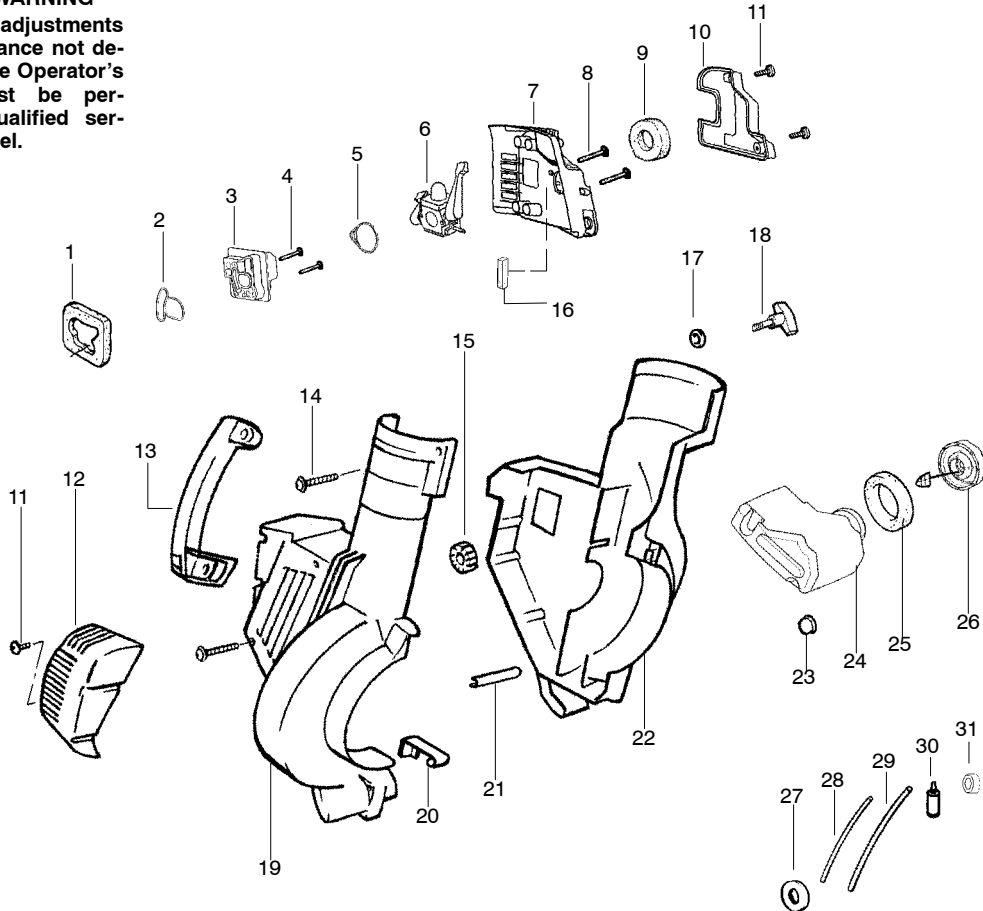

TYPE 2 Please refer to the service note at the end of the IPL before ordering parts.

WARNING

All repairs, adjustments and maintenance not described in the Operator's Manual must be performed by qualified service personnel.

Ref.	Part No.	Description	Ref.	Part No.	Description
1.	530071459	Air Dam (kit)	21.	530049617	Guide-Starter Rope
2.	530071458	Gasket-Adapter (kit)	22.	530056683	Housing-Left
3.	530035561	Carburetor Adaptor	23.	530036792	Isolator-Crankcase
4.	530016309	Screw	24.	530049491	Assy-Fuel Tank
5.	530071458	Gasket-Carburetor (kit)	25.	530049527	Gasket-Fuel Tank
6.	---	Kit-Carb Ass'y. (C1Q-W11)	26.	530049386	Fuel Cap w/Retainer
	530071465	(C1Q-W11C)	27.	530049656	Grommet-Shroud
	530071632	(WT-606)	28.	530069247	Kit-Line Carb/Purge
	530071775		29.	530069216	Kit-Line Tank/Purge
7.	530056629	Air Box	30.	530095646	Assy-Fuel Pick-up
8.	530015849	Screw-Carb.	31.	530071459	Grommet-Fuel line (kit)
9.	530049383	Filter-Air			
10.	530056581	Cover-Air Filter			
11.	530016349	Screw			
12.	530056641	Guard-Muffler			
13.	530095469	Handle			
14.	530015886	Screw			
15.	530049323	Isolator			
16.	530071459	Foam 25.4mm (kit)			
17.	530015197	Nut			
18.	530016322	Knob-Blower			
19.	530056682	Housing-Right			
20.	530402044	Spring-Cover Latch			
				Not Shown	
				530163804	Operator Manual
				530057414	Warning Decal
				530057215	Decal-Start Inst.