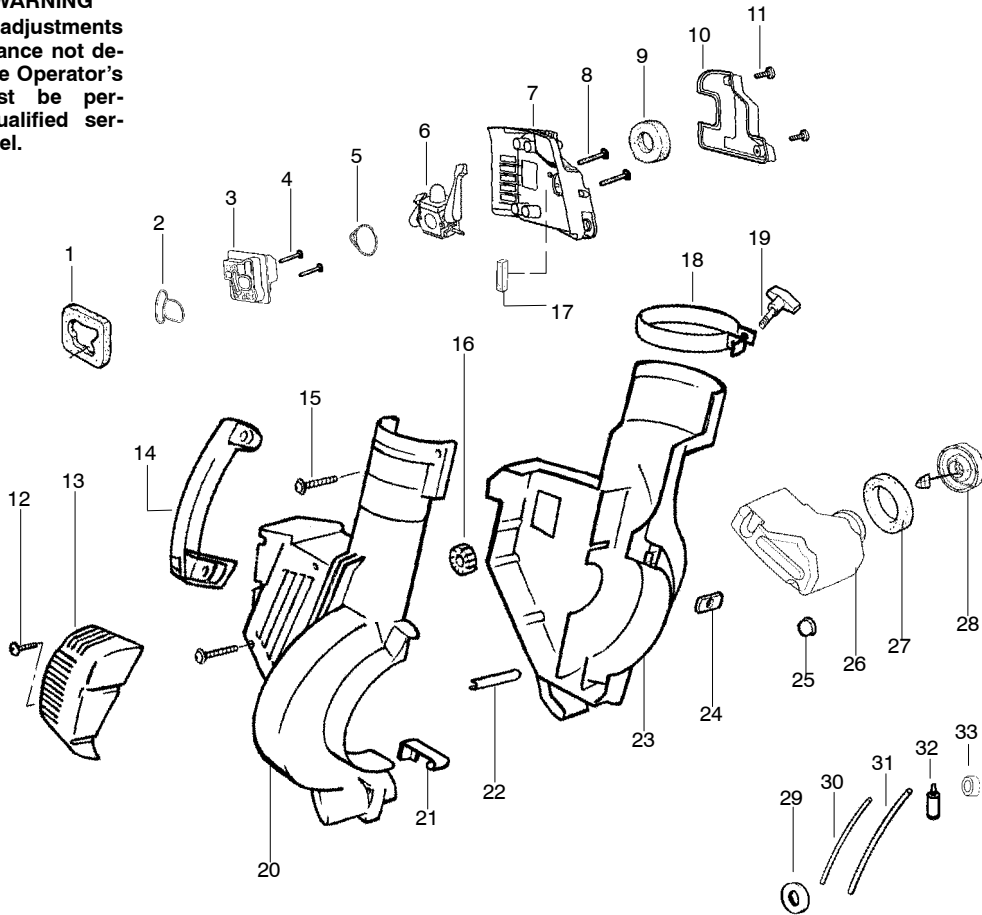

Ref.	Part No.	Description	Ref.	Part No.	Description
1.	530071459	Air Dam (kit)	23.	530055145	Housing-Left
2.	530071458	Gasket-Adapter (kit)	24.	530016207	Nut
3.	530035502	Carburetor Adaptor	25.	530036792	Isolator-Crankcase
4.	530016309	Screw	26.	530049491	Assy-Fuel Tank
5.	530071458	Gasket-Carburetor (kit)	27.	530049527	Gasket-Fuel Tank
6.	530071465	Kit-Carb Ass'y. (C1Q-W11)	28.	530049386	Fuel Cap w/Retainer
7.	530055103	Air Box	29.	530049656	Grommet-Shroud
8.	530016340	Screw-Carb.	30.	530069247	Kit-Line Carb/Purge
9.	530049383	Filter-Air	31.	530069216	Kit-Line Tank/Purge
10.	530055104	Cover-Air Filter	32.	530095646	Assy-Fuel Pick-up
11.	530016354	Screw-Air Box Cover	33.	530071459	Grommet-Fuel line (kit)
12.	530016349	Screw			
13.	530055722	Assy-Muffler Cover			
14.	530095469	Handle			
15.	530015886	Screw			
16.	530049323	Isolator			
17.	530071459	Foam 25.4mm (kit)			Not Shown
18.	530016324	Clamp-Blower Tube			
19.	530016322	Knob-Tube Clamp	530088127		Operator Manual
20.	530055146	Housing-Right	530084404		Warning Decal
21.	530402044	Spring-Cover Latch	530055358		Decal-Start Inst.
22.	530049617	Guide-Starter Rope			

PARTS LIST NO. 530086889		WEED EATER® PARTS LIST	MODEL(s) BV200
DATE 12/18/03	Replaces 530086889-10/07/03		Note: Illustration may differ from actual model due to design changes

TYPE 1	Please refer to the service note at the end of the IPL before ordering parts.
---------------	-------------------------------------------------------------------------------