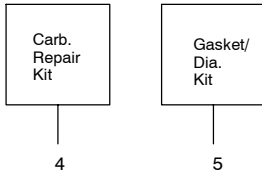

✓ = NEW PART NUMBER FOR THIS IPL

★ = REFER TO THE SERVICE REFERENCE INDICATED FOR MORE INFORMATION. (LOCATED AT END OF IPL)

TYPE 2	Please refer to the service note at the end of the IPL before ordering parts.
--------	-------------------------------------------------------------------------------

✓ = NEW PART NUMBER FOR THIS IPL

* = REFER TO THE SERVICE REFERENCE INDICATED FOR MORE INFORMATION. (LOCATED AT END OF IPL)

Carburetor Assembly Part Number 530071465 - (C1Q-W11)

Ref.	Part No.	Description
1.	530071465	Assy-Carb. Zama (C1Q-W11)
2.	530038479	Cap-Limiter (high) brown
3.	530038478	Cap-Limiter (low) tan
4.	530071475	Kit-Carb. Repair
5.	530071489	Kit-Dia. (GND-34)