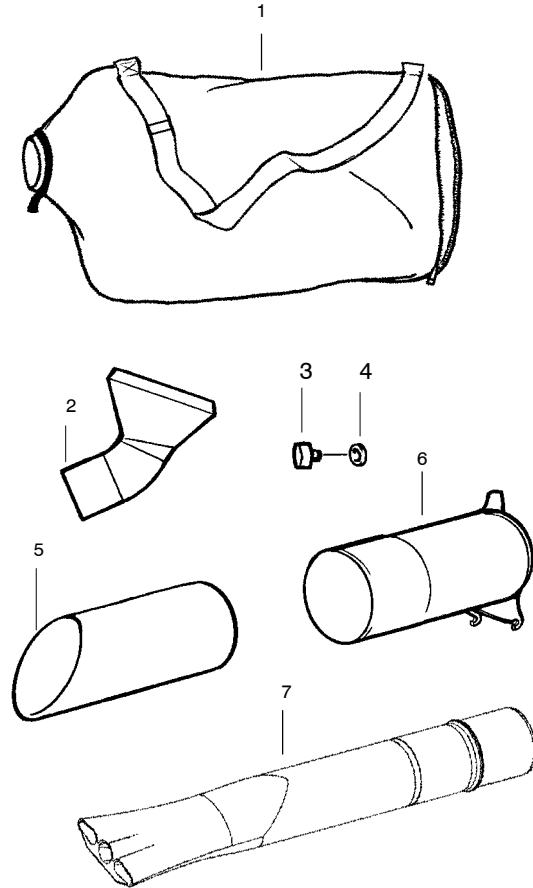

✓ = NEW PART NUMBER FOR THIS IPL

* = REFER TO THE SERVICE REFERENCE INDICATED FOR MORE INFORMATION. (LOCATED AT END OF IPL)

Carburetor Assembly Part Number 530071465 - (C1Q-W11)

Ref.	Part No.	Description
1.	530071465	Assy-Carb. Zama (C1Q-W11)
2.	530038479	Cap-Limiter (high) brown
3.	530038478	Cap-Limiter (low) tan
4.	530071475	Kit-Carb. Repair
5.	530071489	Kit-Dia. (GND-34)

Assy - Vacuum

Ref.	Part No.	Description
1.	530095564	Assy-Vac. Bag w/strap
2.	530095470	Tube-Elbow Vac
3.	530049686	Retainer-Vac Tube Knob
4.	530016322	Knob
5.	530094476	Tube-Lower Vac
6.	*****	Tube-Upper Vac
7.	530095593	Tube-Blower