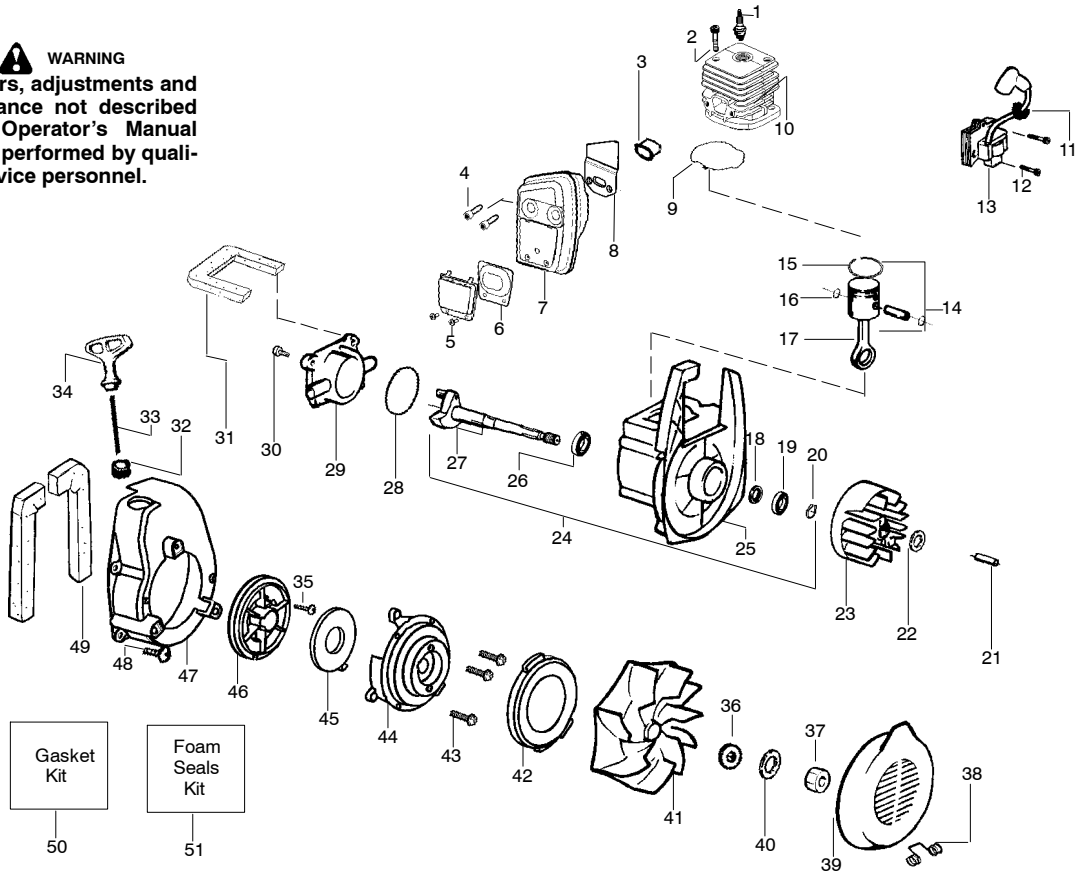

TYPE 2	Please refer to the service note at the end of the IPL before ordering parts.

WARNING
All repairs, adjustments and maintenance not described in the Operator's Manual must be performed by qualified service personnel.

Ref.	Part No.	Description	Ref.	Part No.	Description	Ref.	Part No.	Description
1.	952030249	Spark Plug (RCJ-6Y)	21.	530016190	Spacer-Flywheel	40.	530016279	Washer-Flat
2.	530015953	Screw	22.	530015149	Washer	41.	530069817	Assy-Impeller
3.	530055191	Insulator-Heat	23.	530039209	Assy-Flywheel	42.	530056625	Seal-Ring
4.	530016387	Screw-Muffler-Internal	24.	530071456	Assy-Crankcase/Crank shaft (incl. 20,25,27)	43.	530016349	Screw
5.	530015241	Screw	25.	530012492	Assy-Crankcase (Incl. 18,19,26)	44.	530055101	Housing-Pulley
6.	530071593	Kit-Spark Screen(incl. #5)	26.	530032125	Bearing-Inner	45.	530042086	Spring-Starter
7.	530071834	Kit-Muffler (incl. 4,5,6, & 8)	27.	530012452	Assy-Crankshaft	46.	530071466	Kit-Starter Pulley
8.	530071458	Gasket-Baffle (kit)	28.	530071458	O-ring-C/case (kit)	47.	530055102	Fan Housing
9.	530071458	Gasket-Cylinder (kit)	29.	530012443	Cover-Crankcase	48.	530015810	Screw
10.	530071457	Kit-Cylinder	30.	530015810	Screw	49.	530071459	Foam-182mm (kit)
11.	530019182	Grommet-Ign. Module	31.	530071459	Foam-219mm (kit)	50.	530071458	Kit-Gasket (page 2 incl. 2, & 5) (page 4 incl. 8,9, & 28)
12.	530016357	Screw-Ignition Module	32.	530029182	Eyelet-Flange	51.	530071459	Kit-Foam Seals (page 2 incl. 1,16, & 32) (page 4 incl. 31 & 49)
13.	530035505	Ignition Module	33.	530071467	Kit-Rope			
14.	530071357	Kit-Piston (Incl. 15 & 16)	34.	530054834	Handle-Starter			
15.	530055120	Piston Ring	35.	530016326	Screw-Rope			
16.	530015162	Retainer-Piston Pin	36.	530016240	Washer-Belleville			
17.	530069945	Assy-Connecting Rod	37.	530626605	Nut			
18.	530071615	Kit-Crankcase Seal	38.	530402043	Spring-Return Cover			
19.	530055728	Bearing-Outer	39.	530049313	Inlet Door			
20.	530015941	Retainer Ring-C'chaff						

✓ = NEW PART NUMBER FOR THIS IPL

* = REFER TO THE SERVICE REFERENCE INDICATED FOR MORE INFORMATION. (LOCATED AT END OF IPL)