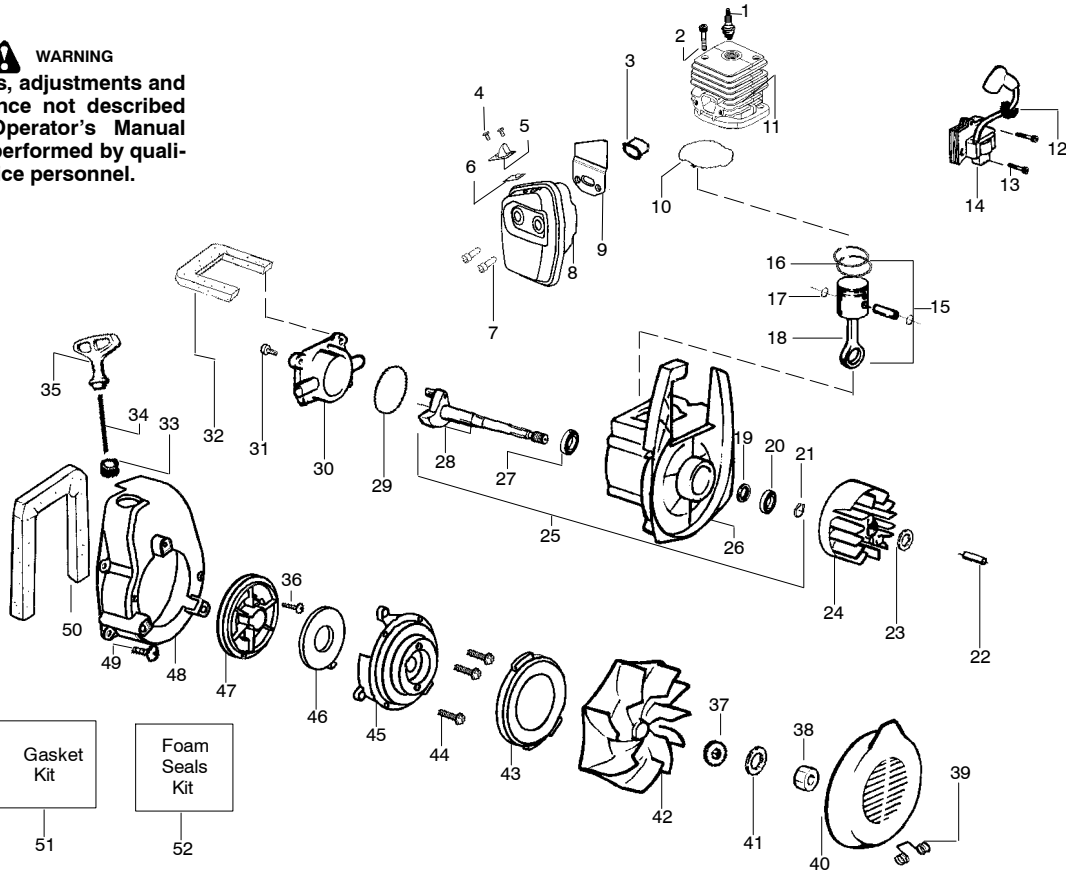

PARTS LIST NO. 530086889		WEED EATER® PARTS LIST	MODEL(s) BV200	
DATE 12/18/03	Replaces 530086889-10/07/03		Note: Illustration may differ from actual model due to design changes	PAGE NO. 3

TYPE 1	Please refer to the service note at the end of the IPL before ordering parts.

WARNING
All repairs, adjustments and maintenance not described in the Operator's Manual must be performed by qualified service personnel.

Ref.	Part No.	Description	Ref.	Part No.	Description	Ref.	Part No.	Description
1.	952030249	Spark Plug (RCJ-6Y)	19.	530071615	Kit-Crankcase Seal	34.	530071467	Kit-Rope
2.	530015953	Screw	20.	530055728	Bearing-Outer	35.	530049488	Handle-Starter
3.	530055191	Insulator-Heat	21.	530015941	Retainer Ring-C'chaft	36.	530016326	Screw-Rope
4.	530055240	Screw	22.	530016190	Spacer-Flywheel	37.	530016240	Washer-Belleville
5.	530055241	Deflector-Muffler	23.	530015149	Washer	38.	530626605	Nut
6.	530071461	Kit-Spark Screen (incl. #4)	24.	530039209	Assy-Flywheel	39.	530402043	Spring-Return Cover
7.	530016341	Screw-Muffler-Internal	25.	530071456	Assy-Crankcase/Crank shaft (incl. 21,26,28)	40.	530049313	Inlet Door
8.	530071499	Kit-Muffler (incl. 4-6,7,9)	26.	530012492	Assy-Crankcase (Incl. 19,20,27)	41.	530016279	Washer-Flat
9.	530071458	Gasket-Baffle (kit)	27.	530032125	Bearing-Inner	42.	530069817	Assy-Impeller
10.	530071458	Gasket-Cylinder (kit)	28.	530012452	Assy-Crankshaft	43.	530055106	Seal-Ring
11.	530071457	Kit-Cylinder	29.	530071458	O-ring-C/case (kit)	44.	530016349	Screw
12.	530019182	Grommet-Ign. Module	30.	530012443	Cover-Crankcase	45.	530055101	Housing-Pulley
13.	530016357	Screw-Ignition Module	31.	530015810	Screw	46.	530042086	Spring-Starter
14.	530035505	Ignition Module	32.	530071459	Foam-219mm (kit)	47.	530071466	Kit-Starter Pulley
15.	530069812	Kit-Piston (Incl. 16 & 17)	33.	530029182	Eyelet-Flange	48.	530055102	Fan Housing
16.	530055120	Piston Ring				49.	530015810	Screw
17.	530015162	Retainer-Piston Pin				50.	530071459	Foam-365mm (kit)
18.	530069945	Assy-Connecting Rod				51.	530071458	Kit-Gasket
						52.	530071459	Kit-Foam Seals

✓ = NEW PART NUMBER FOR THIS IPL

★ = REFER TO THE SERVICE REFERENCE INDICATED FOR MORE INFORMATION. (LOCATED AT END OF IPL)