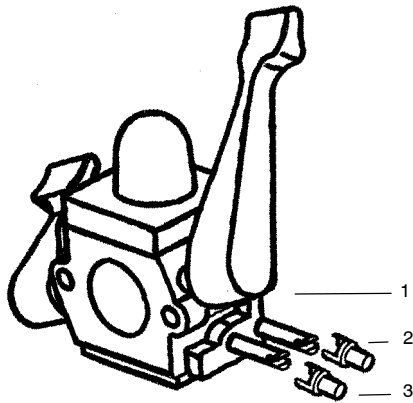

✓ = NEW PART NUMBER FOR THIS IPL

* = REFER TO THE SERVICE REFERENCE INDICATED FOR MORE INFORMATION. (LOCATED AT END OF IPL)

Carburetor Assembly Part Number 530071465 - (C1Q-W11)

Ref.	Part No.	Description
1.	530071465	Assy-Carb. Zama (C1Q-W11)
2.	530038479	Cap-Limiter (high) brown
3.	530038478	Cap-Limiter (low) tan
4.	530071475	Kit-Carb. Repair
5.	530071489	Kit-Dia. (GND-34)