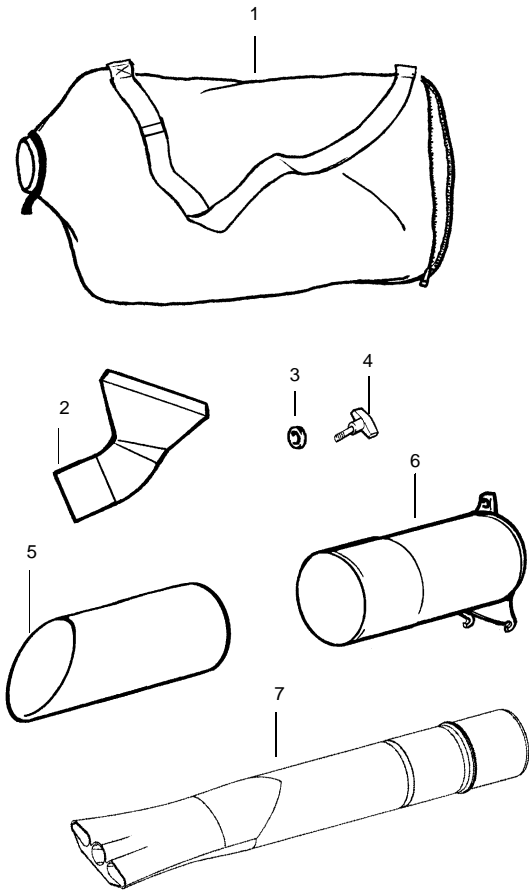

✓ = NEW PART NUMBER FOR THIS IPL

★ = REFER TO THE SERVICE REFERENCE INDICATED FOR MORE INFORMATION. (LOCATED AT END OF IPL)

Carburetor Assembly Part Number 530071465 - (C1Q-W11)

4

5

Ref.	Part No.	Description
1.	530071465	Assy-Carb. Zama (C1Q-W11)
2.	530038479	Cap-Limiter (high) brown
3.	530038478	Cap-Limiter (low) tan
4.	530071475	Kit-Carb. Repair
5.	530071489	Kit-Dia. (GND-34)

Assy - Vacuum

Ref.	Part No.	Description
1.	530095564	Assy-Vac. Bag w/strap
2.	530095470	Tube-Elbow Vac
3.	530049686	Retainer-Vac Tube Knob
4.	530016322	Knob
5.	530094476	Tube-Lower Vac
6.	530095468	Tube-Upper Vac
7.	530095593	Tube-Blower