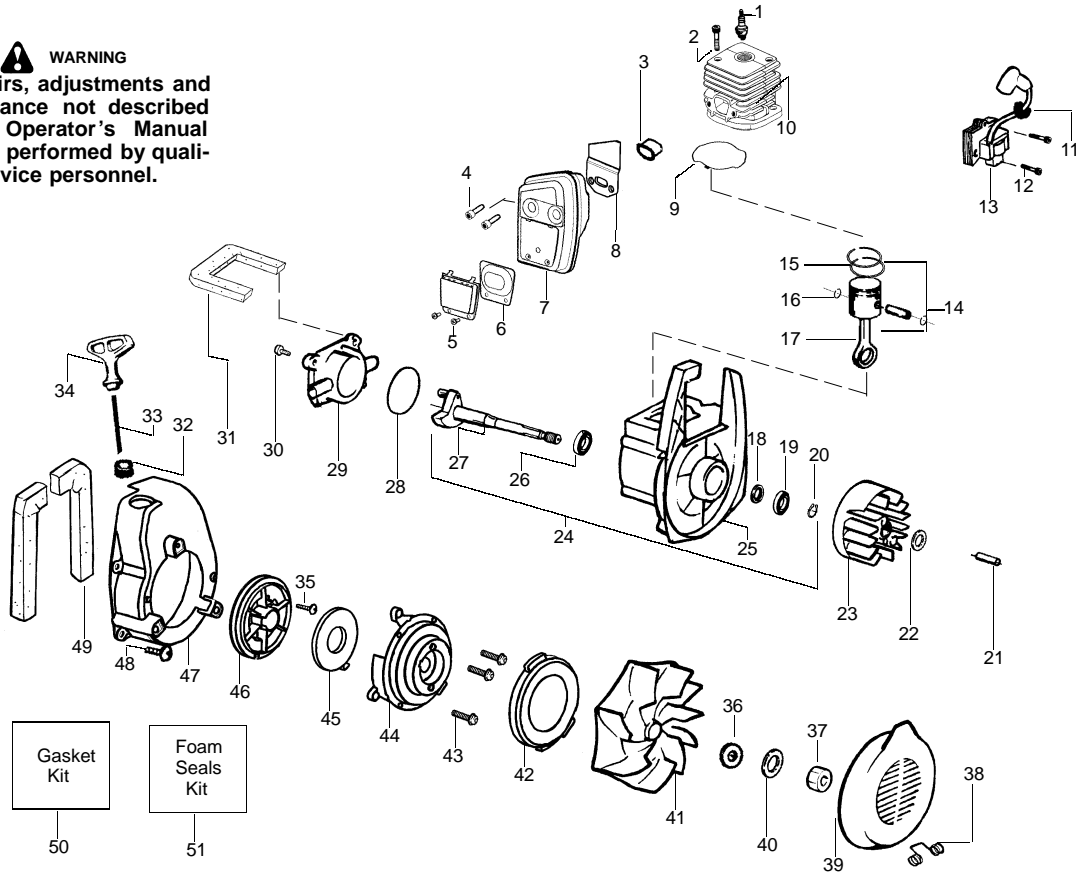

PARTS LIST NO. 530086890		WEED EATER® PARTS LIST	MODEL(s) BV200 LE	
DATE 11/20/02	Replaces 530086890 – 07/29/02		Note: Illustration may differ from actual model due to design changes	PAGE NO. 4

TYPE 2

WARNING
All repairs, adjustments and maintenance not described in the Operator's Manual must be performed by qualified service personnel.

Ref.	Part No.	Description	Ref.	Part No.	Description	Ref.	Part No.	Description
1.	952030249	Spark Plug (RCJ-6Y)	21.	530016190	Spacer-Flywheel	40.	530016279	Washer-Flat
2.	530015953	Screw	22.	530015149	Washer	41.	530069817	Assy-Impeller
3.	530055191	Insulator-Heat	23.	530039209	Assy-Flywheel	42.	530056625	Seal-Ring
4.	530016387	Screw-Muffler-Internal	24.	530071456	Assy-Crankcase/Crank shaft (incl. 20,25,27)	43.	530016349	Screw
5.	530015241	Screw	25.	530012492	Assy-Crankcase (Incl. 18,19,26)	44.	530055101	Housing-Pulley
6.	530071593	Kit-Spark Screen (incl. #5)	26.	530032125	Bearing-Inner	45.	530042086	Spring-Starter
7.	530071599	Kit-Muffler (incl. 4,5,6, & 8)	27.	530012452	Assy-Crankshaft	46.	530071466	Kit-Starter Pulley
8.	530071458	Gasket-Baffle (kit)	28.	530071458	O-ring-C/case (kit)	47.	530055102	Fan Housing
9.	530071458	Gasket-Cylinder (kit)	29.	530012443	Cover-Crankcase	48.	530015810	Screw
10.	530071457	Kit-Cylinder	30.	530015810	Screw	49.	530071459	Foam-182mm (kit)
11.	530019182	Grommet-Ign. Module	31.	530071459	Foam-219mm (kit)	50.	530071458	Kit-Gasket (page 2 incl. 2,5 & 19) (page 4 incl. 8,9, & 28)
12.	530016357	Screw-Ignition Module	32.	530029182	Eyelet-Flange	51.	530071459	Kit-Foam Seals (page 2 incl. 1,16, & 33) (page 4 incl. 31 & 49)
13.	530035505	Ignition Module	33.	530071467	Kit-Rope			
14.	530071357	Kit-Piston (Incl. 15 & 16)	34.	530049488	Handle-Starter			
15.	530055120	Piston Ring	35.	530016326	Screw-Rope			
16.	530015162	Retainer-Piston Pin	36.	530016240	Washer-Belleville			
17.	530069945	Assy-Connecting Rod	37.	530626605	Nut			
18.	530071615	Kit-Crankcase Seal	38.	530402043	Spring-Return Cover			
19.	530055728	Bearing-Outer	39.	530049313	Inlet Door			
20.	530015941	Retainer Ring-C'chaft						

✓ = NEW PART NUMBER FOR THIS IPL

★ = REFER TO THE SERVICE REFERENCE INDICATED FOR MORE INFORMATION. (LOCATED AT END OF IPL)