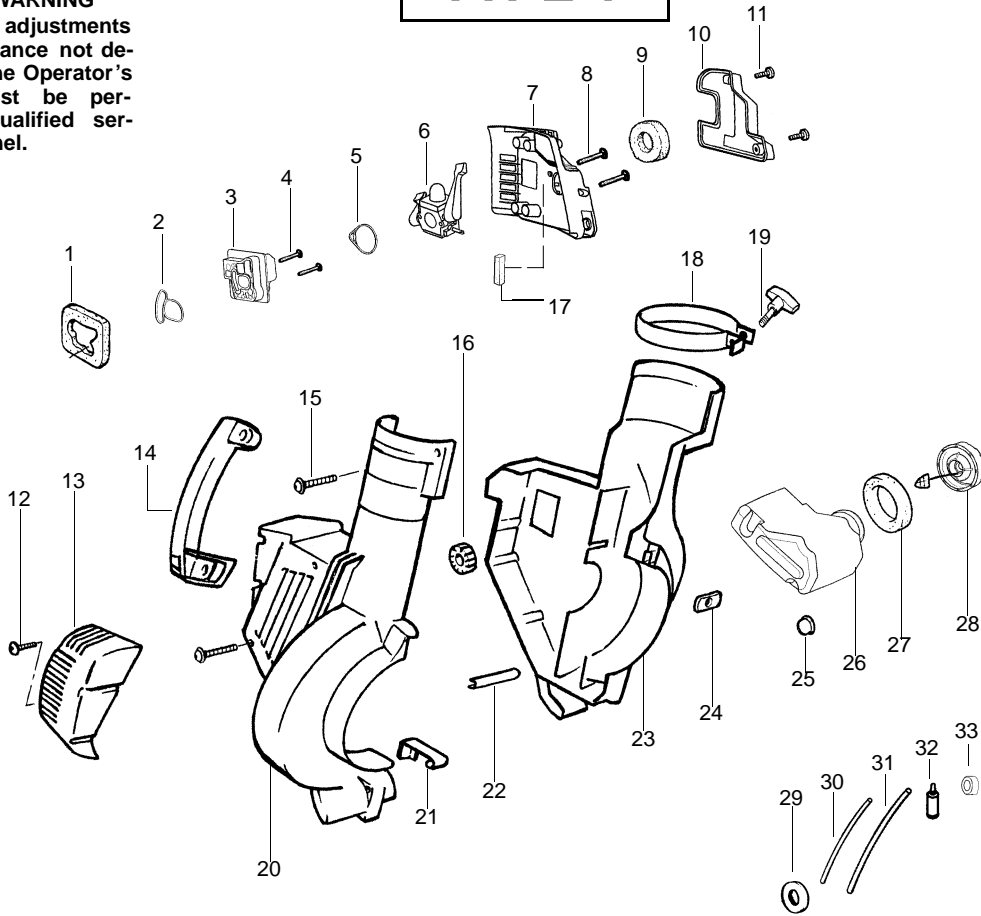

WARNING

All repairs, adjustments and maintenance not described in the Operator's Manual must be performed by qualified service personnel.

TYPE 1

Ref.	Part No.	Description	Ref.	Part No.	Description
1.	530071459	Air Dam (kit)	23.	530055145	Housing-Left
2.	530071458	Gasket-Adapter (kit)	24.	530016207	Nut
3.	530035502	Carburetor Adaptor	25.	530036792	Isolator-Crankcase
4.	530016309	Screw	26.	530049491	Assy-Fuel Tank
5.	530071458	Gasket-Carburetor (kit)	27.	530049527	Gasket-Fuel Tank
6.	530071465	Kit-Carb Ass'y. (C1Q-W11)	28.	530049386	Fuel Cap w/Retainer
7.	530055103	Air Box	29.	530049656	Grommet-Shroud
8.	530016340	Screw-Carb.	30.	530069247	Kit-Line Carb/Purge
9.	530049383	Filter-Air	31.	530069216	Kit-Line Tank/Purge
10.	530055104	Cover-Air Filter	32.	530095646	Assy-Fuel Pick-up
11.	530016354	Screw-Air Box Cover	33.	530071459	Grommet-Fuel line (kit)
12.	530016349	Screw			
13.	530056257	Assy-Muffler Cover			
14.	530095469	Handle		Not Shown	
15.	530015886	Screw			
16.	530049323	Isolator			
17.	530071459	Foam 25.4mm (kit)			
18.	530016324	Clamp-Blower Tube			
19.	530016322	Knob-Tube Clamp			
20.	530055146	Housing-Right		530086692	Operator Manual
21.	530402044	Spring-Cover Latch		530084404	Warning Decal
22.	530049617	Guide-Starter Rope		530056244	Decal-Model
				530055358	Decal-Start Inst.

✓ = NEW PART NUMBER FOR THIS IPL ★ = REFER TO THE SERVICE REFERENCE INDICATED FOR MORE INFORMATION. (LOCATED AT END OF IPL)

✓ = NEW PART NUMBER FOR THIS IPL ★ = REFER TO THE SERVICE REFERENCE INDICATED FOR MORE INFORMATION. (LOCATED AT END OF IPL)

✓ = NEW PART NUMBER FOR THIS IPL

★ = REFER TO THE SERVICE REFERENCE INDICATED FOR MORE INFORMATION. (LOCATED AT END OF IPL)

PARTS LIST NO. 530086890		WEED EATER® PARTS LIST	MODEL(s) BV200 LE
DATE 11/20/02	Replaces 530086890 – 07/29/02		Note: Illustration may differ from actual model due to design changes