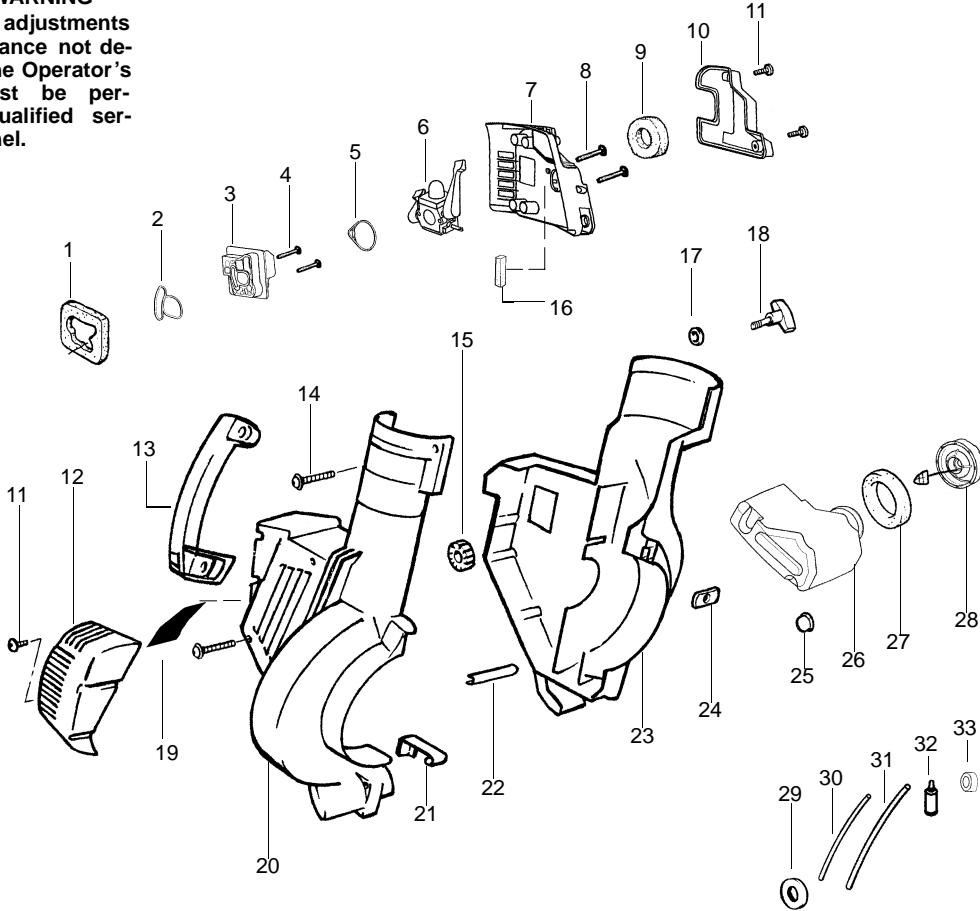

TYPE 2

WARNING

All repairs, adjustments and maintenance not described in the Operator's Manual must be performed by qualified service personnel.

Ref.	Part No.	Description	Ref.	Part No.	Description
1.	530071459	Air Dam (kit)	22.	530049617	Guide-Starter Rope
2.	530071458	Gasket-Adapter (kit)	23.	530056683	Housing-Left
3.	530035561	Carburetor Adaptor	24.	530016207	Nut
4.	530016309	Screw	25.	530036792	Isolator-Crankcase
5.	530071458	Gasket-Carburetor (kit)	26.	530049491	Assy-Fuel Tank
6.	---	Kit-Carb Ass'y. (C1Q-W11)	27.	530049527	Gasket-Fuel Tank
	530071465	(C1Q-W11C)	28.	530049386	Fuel Cap w/Retainer
	530071632	(C1Q-W11C)	29.	530049656	Grommet-Shroud
7.	530056629	Air Box	30.	530069247	Kit-Line Carb/Purge
8.	530015849	Screw-Carb.	31.	530069216	Kit-Line Tank/Purge
9.	530049383	Filter-Air	32.	530095646	Assy-Fuel Pick-up
10.	530056581	Cover-Air Filter	33.	530071459	Grommet-Fuel line (kit)
11.	530016349	Screw			
12.	530056641	Guard-Muffler			
13.	530095469	Handle			
14.	530015886	Screw			
15.	530049323	Isolator			
16.	530071459	Foam 25.4mm (kit)			
17.	530015197	Nut			
18.	530016322	Knob-Tube Clamp			
19.	530071458	Reflector-Heat (kit)			
20.	530056682	Housing-Right			
21.	530402044	Spring-Cover Latch			
				Not Shown	
				530163383	Operator Manual
				530057414	Warning Decal
				530057215	Decal-Start Inst.

✓ = NEW PART NUMBER FOR THIS IPL

* = REFER TO THE SERVICE REFERENCE INDICATED FOR MORE INFORMATION. (LOCATED AT END OF IPL)