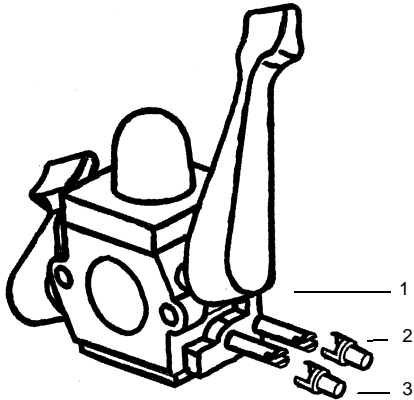

✓ = NEW PART NUMBER FOR THIS IPL

★ = REFER TO THE SERVICE REFERENCE INDICATED FOR MORE INFORMATION. (LOCATED AT END OF IPL)

Carburetor Assembly Part Number 530071465 - (C1Q-W11)

4

5

Ref.	Part No.	Description
1.	530071465	Assy-Carb. Zama (C1Q-W11)
2.	530038479	Cap-Limiter (high) brown
3.	530038478	Cap-Limiter (low) tan
4.	530071475	Kit-Carb. Repair
5.	530071489	Kit-Dia. (GND-34)