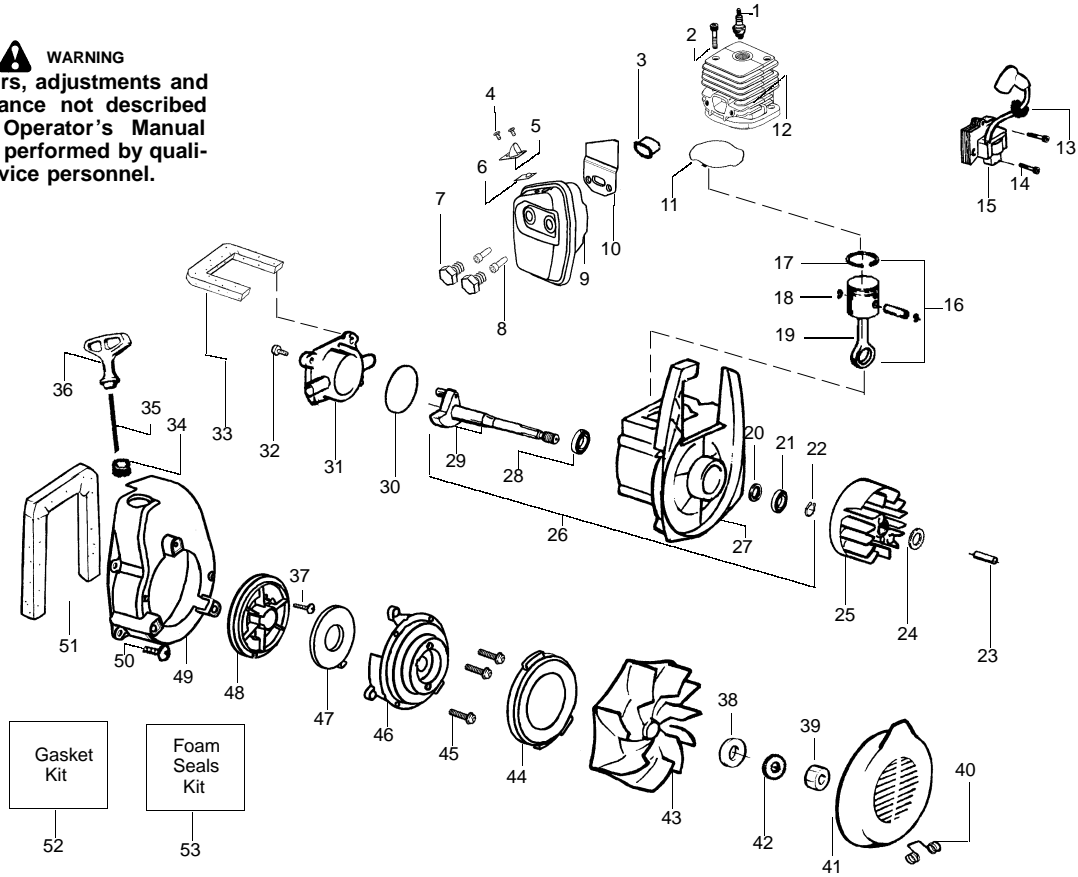

TYPE 1

WARNING
All repairs, adjustments and maintenance not described in the Operator's Manual must be performed by qualified service personnel.

Ref.	Part No.	Description	Ref.	Part No.	Description	Ref.	Part No.	Description
1.	952030249	Spark Plug (RCJ-6Y)	19.	530069945	Assy-Connecting Rod	35.	530071467	Kit-Rope
2.	530015953	Screw	20.	530019264	Seal-Crankcase	36.	530049488	Handle-Starter
3.	530055191	Insulator-Heat	21.	530055728	Bearing-Outer	37.	530016326	Screw-Rope
4.	530055240	Screw	22.	530015941	Retainer Ring-C'chaft	38.	530016279	Washer-Flat
5.	530055241	Deflector-Muffler	23.	530016190	Spacer-Flywheel	39.	530626605	Nut
6.	530071461	Kit-Spark Screen(incl. #4)	24.	530015149	Washer	40.	530402043	Spring-Return Cover
7.	530016369	Bolt-Muffler-external	25.	530039209	Assy-Flywheel	41.	530049313	Inlet Door
8.	530016341	Screw-Muffler-Internal	26.	530071456	Assy-Crankcase/Crank shaft (incl. 22,27,29)	42.	530016240	Washer-Belleville
9.	530071460	Kit-Muffler (incl. 4-6,8,10)	27.	530012440	Assy-Crankcase (Incl. 20,21,28)	43.	530069817	Assy-Impeller
10.	530071458	Gasket-Baffle (kit)	28.	530032125	Bearing-Inner	44.	530055106	Seal-Ring
11.	530071458	Gasket-Cylinder (kit)	29.	530012452	Assy-Crankshaft	45.	530016349	Screw
12.	530071457	Kit-Cylinder	30.	530071458	O-ring-C/case (kit)	46.	530055101	Housing-Pulley
13.	530019182	Grommet-Ign. Module	31.	530012443	Cover-Crankcase	47.	530042086	Spring-Starter
14.	530016357	Screw-Ignition Module	32.	530015810	Screw	48.	530071466	Kit-Starter Pulley
15.	530035505	Ignition Module	33.	530071459	Foam-219mm (kit)	49.	530055102	Fan Housing
16.	530071357	Kit-Piston (Incl. 17 & 18)	34.	530029182	Eyelet-Flange	50.	530015810	Screw
17.	530055120	Piston Ring				51.	530071459	Foam-365mm (kit)
18.	530015162	Retainer-Piston Pin				52.	530071458	Kit-Gasket
						53.	530071459	Kit-Foam Seals

✓ = NEW PART NUMBER FOR THIS IPL

★ = REFER TO THE SERVICE REFERENCE INDICATED FOR MORE INFORMATION. (LOCATED AT END OF IPL)