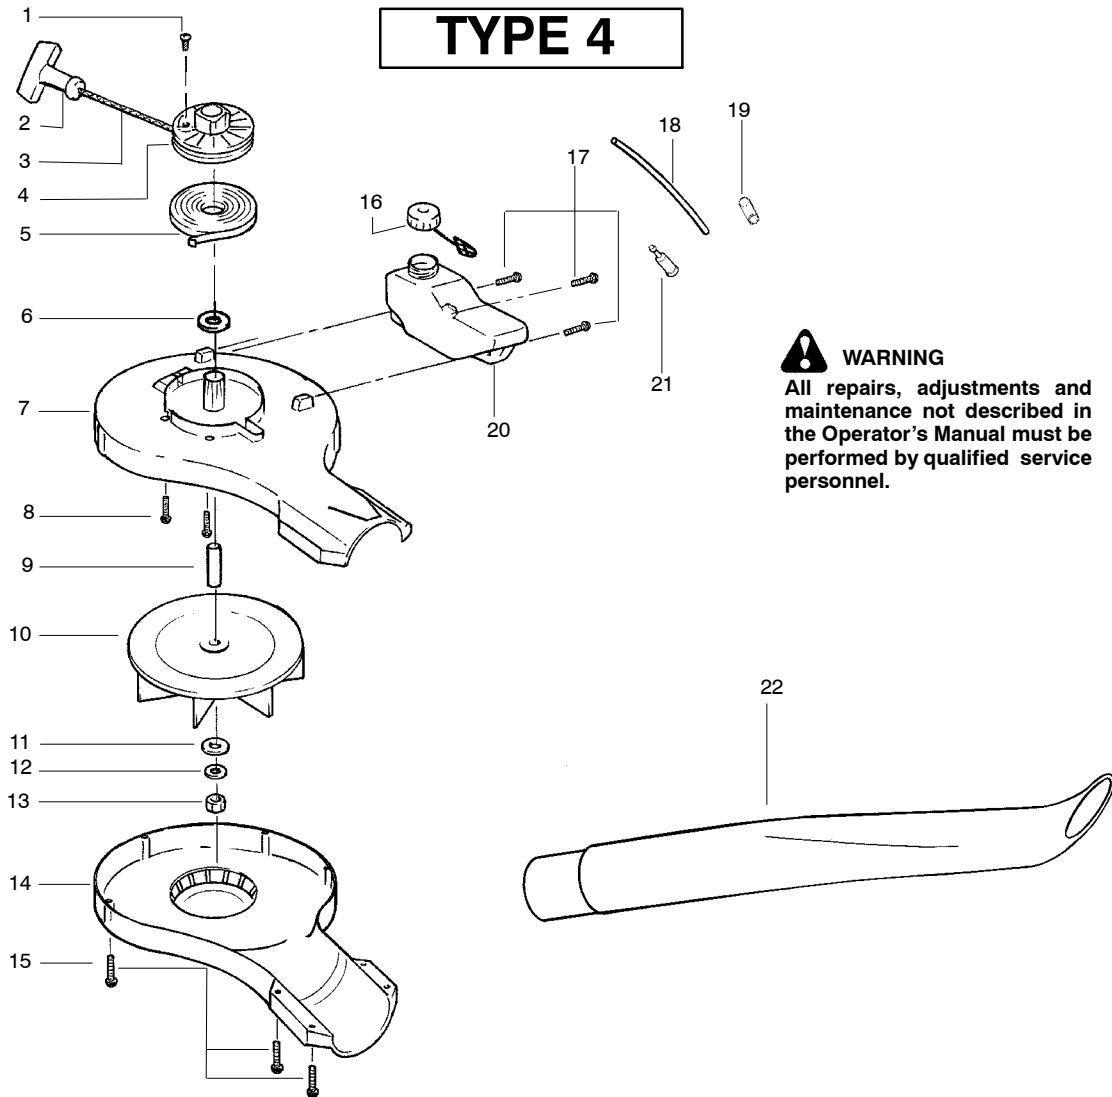

PARTS LIST NO. 530086385		WEED EATER® PARTS LIST	MODEL(s) FL1500LE	
DATE 12/29/03	REPLACES 530086385 - 7/03/03		Note: Illustration may differ from actual model due to design changes	PAGE NO. 5

WARNING
All repairs, adjustments and maintenance not described in the Operator's Manual must be performed by qualified service personnel.

Ref.	Part No.	Description	Ref.	Part No.	Description
1.	530016392	Screw	14.	530054181	Assy-Impeller Housing (Lower)
2.	530049488	Handle-Starter	15.	530015886	Screw
3.	530069907	Kit-Rope	16.	530014347	Assy-Fuel Cap
4. ✓	530071792	Kit-Starter Pulley (Incl. 1)	17.	530016349	Screw
5.	530042086	Spring-Starter	18.	530069599	Kit-Fuel Line
6.	530015149	Washer	19.	530053314	Grommet-Fuel Line
7. ✓	530058713	Housing-Impeller (Upper)	20.	530053021	Assy-Fuel Tank (Incl. cap,filter, fuel lines)
8.	530015814	Screw	21.	530014362	Fuel Pick-up Ass'y.
9.	530052434	Spacer-Flywheel	22.	530053461	Tube-Blower
10.	530053237	Assy-Impeller			
11.	530016260	Washer-Flat			
12.	530092322	Lockwasher			
13.	530626605	Nut			
			Not Shown		
				530163349	Operator Manual

✓ = NEW PART NUMBER FOR THIS IPL

* = REFER TO THE SERVICE REFERENCE INDICATED FOR MORE INFORMATION. (LOCATED AT END OF IPL)