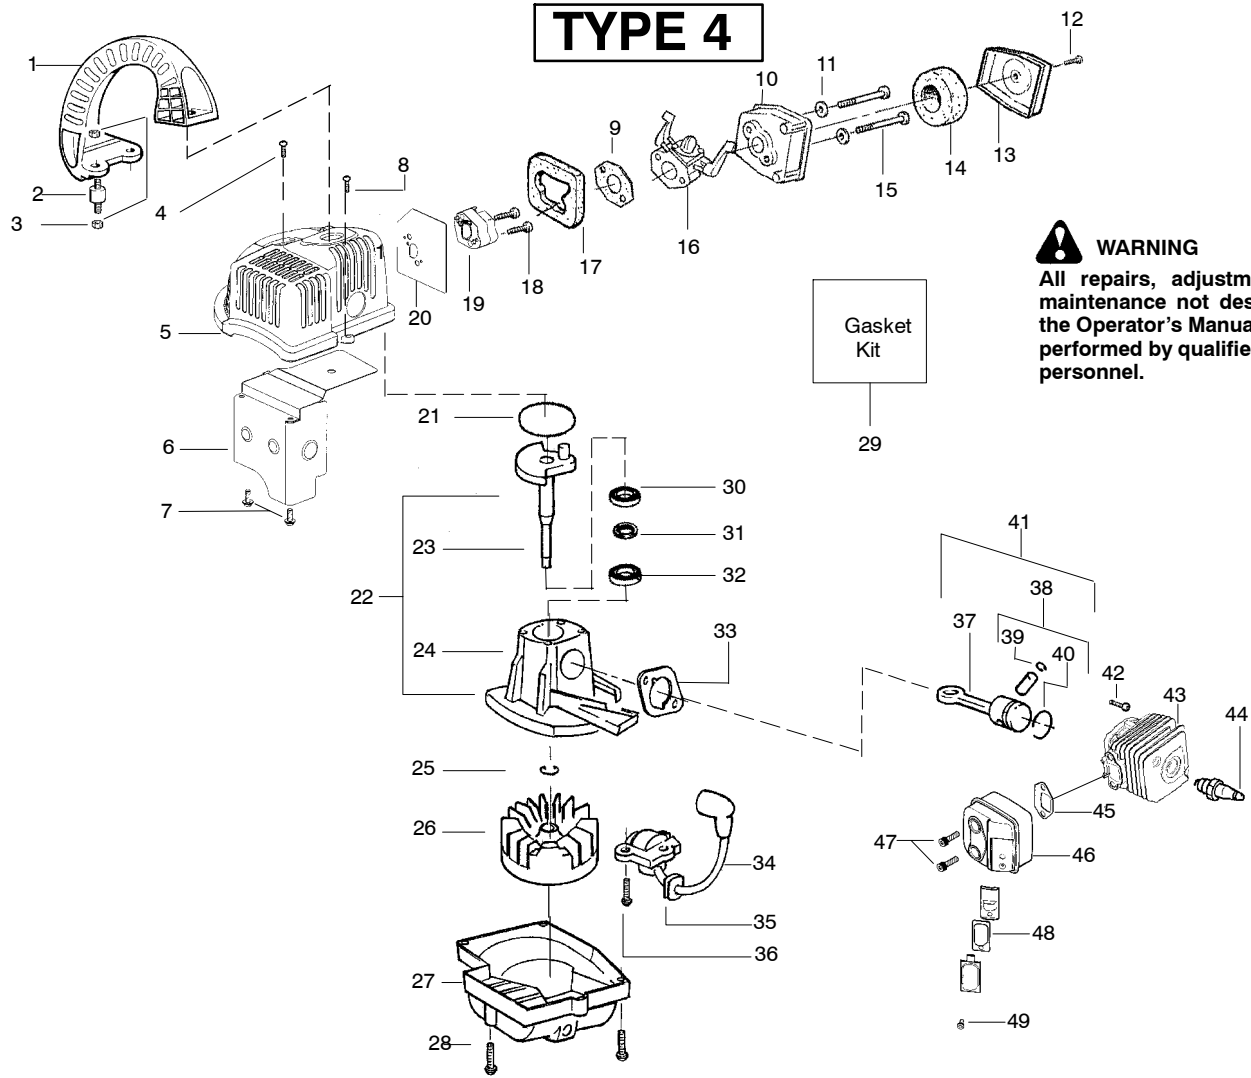

WARNING
All repairs, adjustments and maintenance not described in the Operator's Manual must be performed by qualified service personnel.

Ref.	Part No.	Description	Ref.	Part No.	Description
1.	530054429	Handle	25.	530015941	Retainer Ring (C'shaft)
2.	530054432	Isolator-Handle	26.	530069886	Assy.-Flywheel
3.	530016316	Nut	27.	530058942	Fan Housing
4.	530015810	Screw	28.	530015810	Screw
5.	530055336	Shroud	29.	530071472	Kit-Gasket (incl. 9,20,21,33)
6.	530055378	Shield-Heat	30.	530032125	Inner Bearing
7.	530015805	Screw	31.	530019264	Seal-Crankcase
8.	530016349	Screw	32.	530055728	Bearing-Outer
9.	530071472	Gasket-Carb. (Kit)	33.	530071472	Gasket-Cylinder (Kit)
10.	530052333	Air Box	34.	530039163	Ignition Module
11.	530015158	Washer	35.	530019182	Grommet-Ign. Module
12.	530015892	Screw	36.	530016357	Screw
13.	530052332	Cover-Air Box	37.	530069945	Kit-Connecting Rod Assy.
14.	530047932	Foam-Air Filter	38.	530071833	Kit-Piston (Incl. 39 & 40)
15.	530016394	Screw	39.	530015162	Wrist Pin Retainer
16.	530071629	Kit-Carburetor Ass'y. (C1U-W12A)	40.	530055120	Piston Ring
17.	530057725	Foam-Air Dam	41.	530071785	Kit-Piston/Rod Assy. (Incl. 37,38)
18.	530016309	Screw	42.	530015953	Screw
19.	530057634	Adaptor-Carb.	43.	530012500	Cylinder
20.	530071472	Gasket-Cyl/Carb. Adaptor (Kit)	44.	952030249	Spark Plug (RCJ-6Y)
21.	530071472	Gasket-C'case/Shroud (Kit)	45.	530071472	Gasket-Muffler kit
22.	530071680	Assy.-C'case & C'shaft (Incl. 23,24,25)	46.	530071778	Kit-Muffler (incl. #45,47-49)
23.	530052344	Assy.-Crankshaft	47.	530016338	Bolt-Muffler
24.	530012510	Assy.-Crankcase (Incl. 30-32)	48.	530071544	Kit-Spark Aresstor
			49.	530015241	Screw

✓ = NEW PART NUMBER FOR THIS IPL

* = REFER TO THE SERVICE REFERENCE INDICATED FOR MORE INFORMATION. (LOCATED AT END OF IPL)