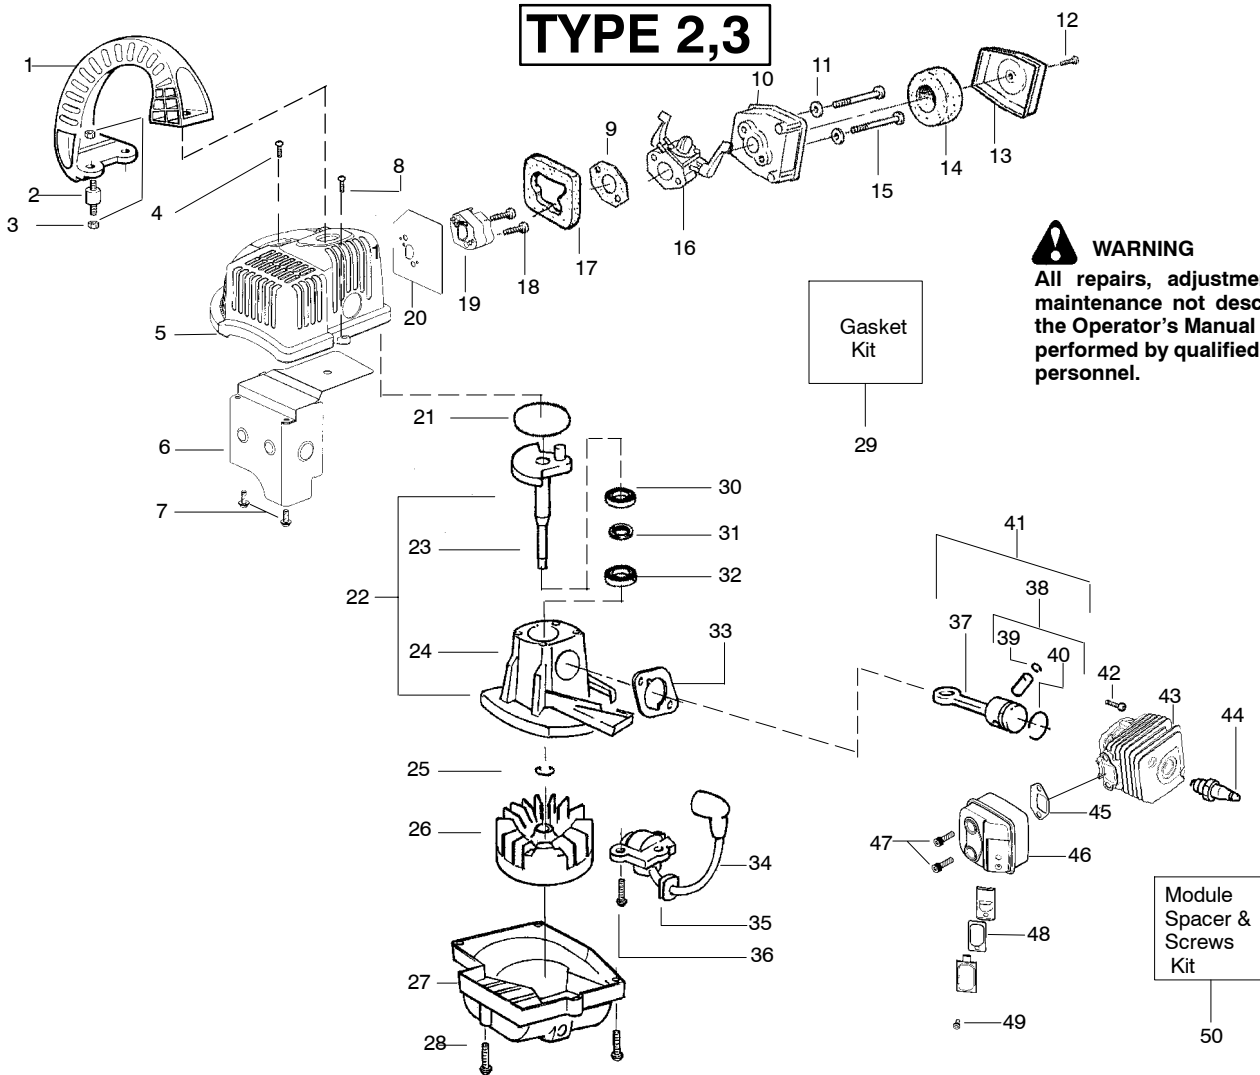

Ref.	Part No.	Description	Ref.	Part No.	Description
1.	530054429	Handle	25.	530015941	Retainer Ring (C'shaft)
2.	530054432	Isolator-Handle	26.	530069886	Assy.-Flywheel
3.	530016316	Nut	27.	530055335	Fan Housing
4.	530015810	Screw	28.	530015810	Screw
5.	530055336	Shroud	29.	530071472	Kit-Gasket (incl. 9,20,21,33)
6.	530055378	Shield-Heat	30.	530032125	Inner Bearing
7.	530015805	Screw	31.	530019264	Seal-Crankcase
8.	530016349	Screw	32.	530055728	Bearing-Outer
9.	530071472	Gasket-Carb. (Kit)	33.	530071472	Gasket-Cylinder (Kit)
10.	530052333	Air Box	34.	530039163	Ignition Module
11.	530015158	Washer	35.	530019182	Grommet-Ign. Module
12.	530015892	Screw	36.	530016357	Screw
13.	530052332	Cover-Air Box	37.	530069945	Kit-Connecting Rod Assy.
14.	530047932	Foam-Air Filter	38.	530071833	Kit-Piston (Incl. 39 & 40)
15.	530016394	Screw	39.	530015162	Wrist Pin Retainer
16.	530071629	Kit-Carburetor Ass'y. (C1U-W12A)	40.	530055120	Piston Ring
17.	530057725	Foam-Air Dam	41.	530071785	Kit-Piston/Rod Assy. (Incl. 37,38)
18.	530016309	Screw	42.	530015953	Screw
19.	530057634	Adaptor-Carb.	43.	530012500	Cylinder
20.	530071472	Gasket-Cyl/Carb. Adaptor (Kit)	44.	952030249	Spark Plug (RCJ-6Y)
21.	530071472	Gasket-C'case/Shroud (Kit)	45.	530071472	Gasket-Muffler kit)
22.	530071680	Assy.-C'case & C'shaft (Incl. 23,24,25)	46.	530071778	Kit-Muffler(incl. #45,47-49)
23.	530052344	Assy.-Crankshaft	47.	530016338	Bolt-Muffler
24.	530012510	Assy.-Crankcase (Incl. 30-32)	48.	530071544	Kit-Spark Aresstor
			49.	530015241	Screw
			50.	530071731	Kit-Module spacer/screws

✓ = NEW PART NUMBER FOR THIS IPL   ★ = REFER TO THE SERVICE REFERENCE INDICATED FOR MORE INFORMATION. (LOCATED AT END OF IPL)