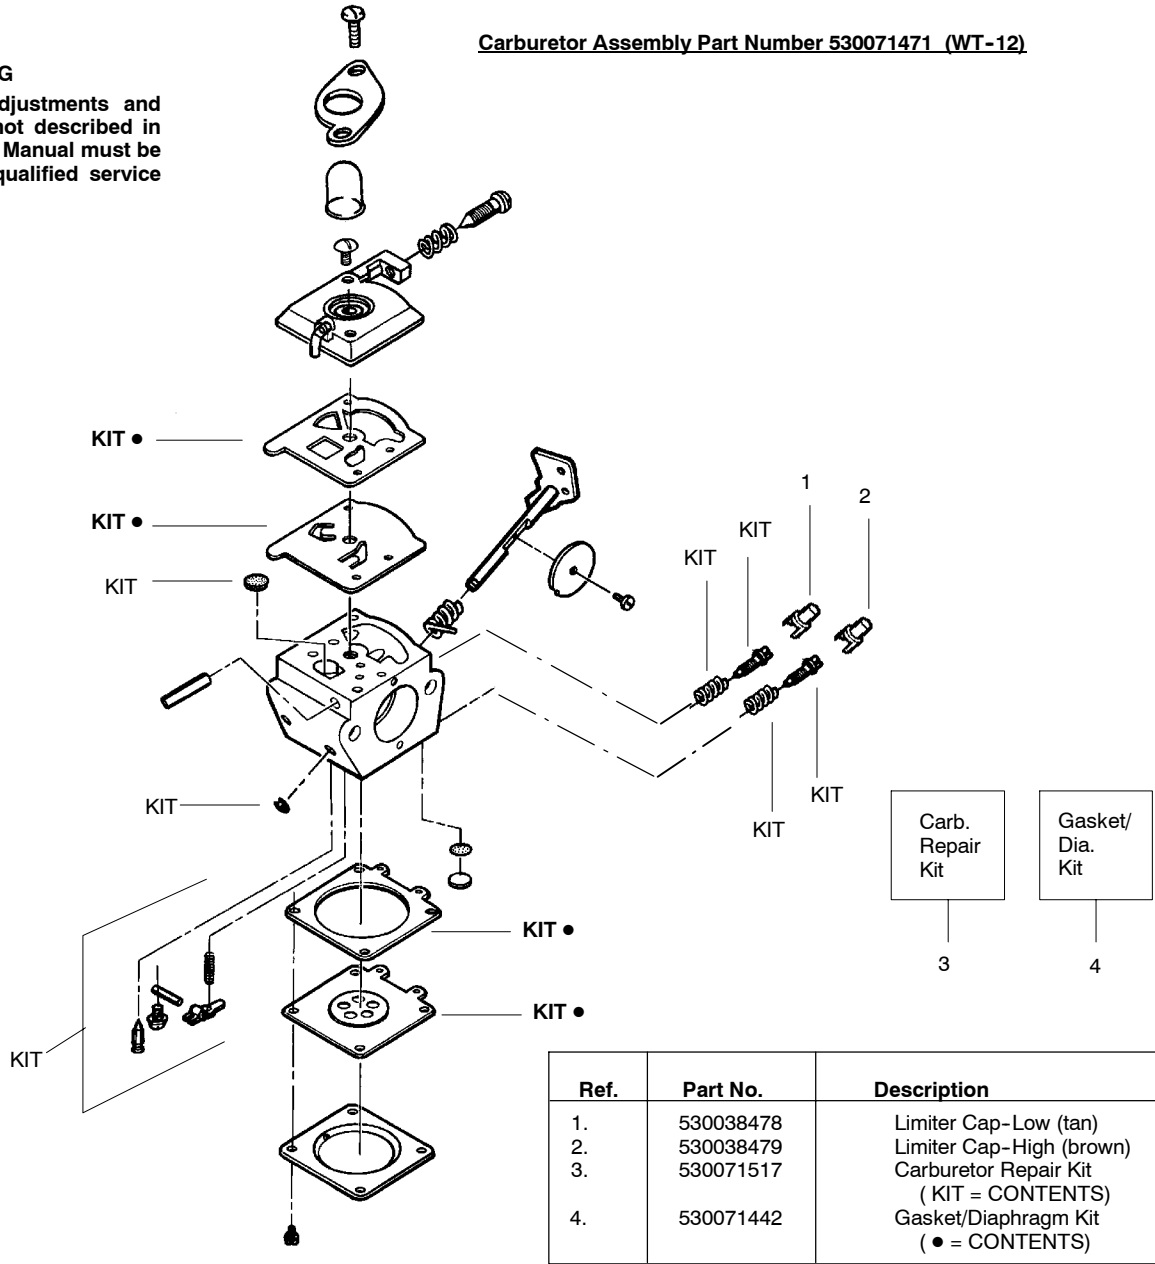

WARNING
All repairs, adjustments and maintenance not described in the Operator's Manual must be performed by qualified service personnel.

Carburetor Assembly Part Number 530071471 (WT-12)

Ref.	Part No.	Description
1.	530038478	Limiter Cap-Low (tan)
2.	530038479	Limiter Cap-High (brown)
3.	530071517	Carburetor Repair Kit (KIT = CONTENTS)
4.	530071442	Gasket/Diaphragm Kit (● = CONTENTS)