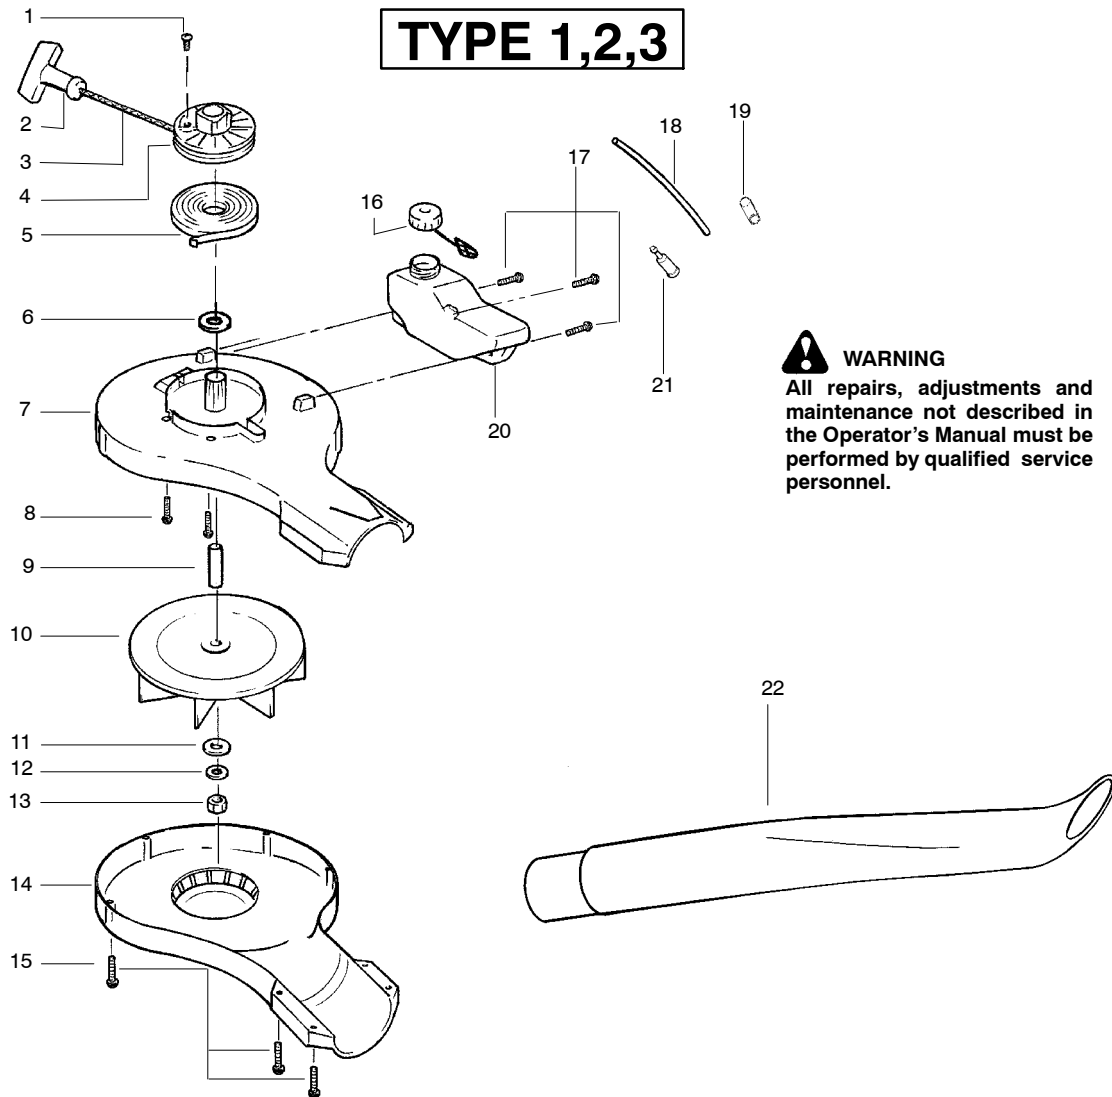

✓ = NEW PART NUMBER FOR THIS IPL ★ = REFER TO THE SERVICE REFERENCE INDICATED FOR MORE INFORMATION. (LOCATED AT END OF IPL)

WARNING
All repairs, adjustments and maintenance not described in the Operator's Manual must be performed by qualified service personnel.

✓ = NEW PART NUMBER FOR THIS IPL

* = REFER TO THE SERVICE REFERENCE INDICATED FOR MORE INFORMATION. (LOCATED AT END OF IPL)

Ref.	Part No.	Description	Ref.	Part No.	Description
1.	✓ 530016392	Screw	14.	530054181	Assy-Impeller Housing (Lower)
2.	530049488	Handle-Starter	15.	530015886	Screw
3.	530069907	Kit-Rope	16.	530014347	Assy-Fuel Cap
4.	530069952	Kit-Starter Pulley (Incl. 1)	17.	530016349	Screw
5.	530042086	Spring-Starter	18.	530069599	Kit-Fuel Line
6.	530015149	Washer	19.	530053314	Grommet-Fuel Line
7.	530052334	Housing-Impeller (Upper)	20.	✓ 530053021	Assy-Fuel Tank (Incl. cap, filter, fuel lines)
8.	530015814	Screw	21.	✓ 530014362	Fuel Pick-up Ass'y.
9.	530052434	Spacer-Flywheel	22.	530053461	Tube-Blower
10.	530053237	Assy-Impeller		Not Shown	
11.	530016260	Washer-Flat		530163349	Operator Manual
12.	530092322	Lockwasher			
13.	530626605	Nut			