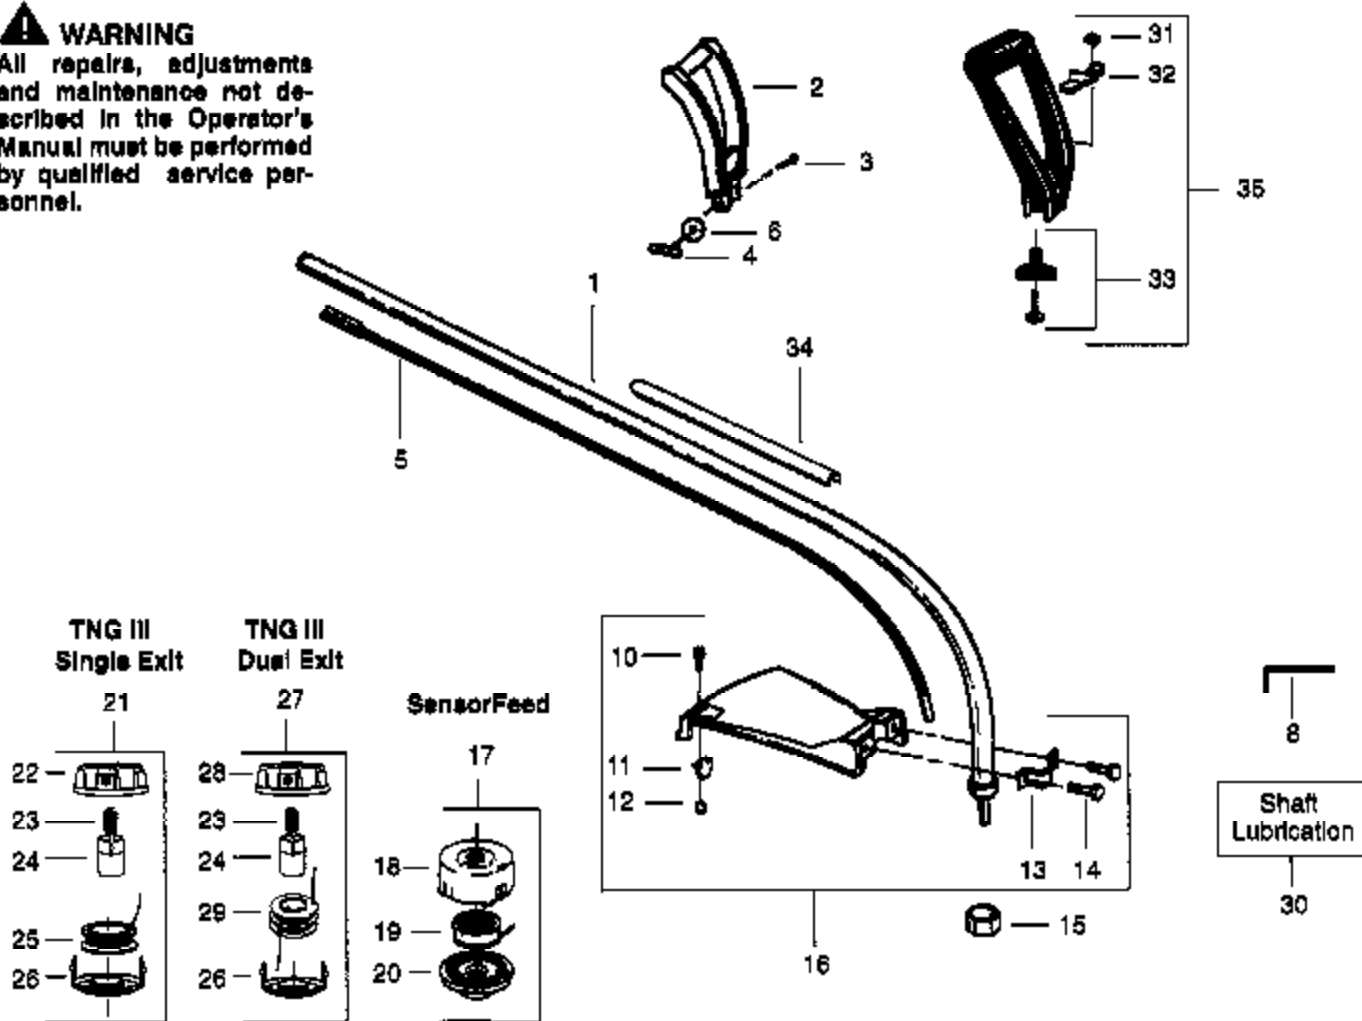

GT116 Gas Trimmer Page 4 of 9
 CARBURETORS WA-219B, 1

⚠ WARNING

All repairs, adjustments and maintenance not described in the Operator's Manual must be performed by qualified service personnel.

Ref #	Part Number	Qty	Description
1	530094680		Drive Shaft Housing, Models GTI 16 & GTI 16 SUPER
1	530095133		Drive Shaft Housing, Model GTI 17LE
1	530095342		Drive Shaft Housing Model GTI 16D
2	530010957		Handle Ass'y. Model GTI 16 Type 1 & 2
3	530340228		Bolt
4	530091373		Wing Nut
5	530094676		Drive Shaft, Models GTI 16, GTI 16 SUPER & GTI 16D
5	530094679		Drive Shaft, Model GTI 17LE
6	530092062		Washer
8	530031111		Hex Wrench (5/32")
10	530015337		Screw
11	530094570		Line Limiter
12	534235901		Nut
13	530093653		Bracket
14	530016107		Screw
15	530094543		Dust Cup
16	530069249		Shield Kit Ass'y. (Incl. 10-12 & 14) Models GTI 16, GTI 16 SUPER & GTI 16D
16	530069299		Shield Kit Ass'y. (Incl. 10-12 & 14) Model GTI 17LE
17	952701605		Cutting Head Ass'y, (incl. 18-20) Model GTI 16 SUPER
18	530094592		Hub Ass'y, Model GTI 16 SUPER
19	952701607		Spool w/Line, Model GTI 16 SUPER
20	530094494		Cover, Model GTI 16 SUPER
21	952701628		Cutting Head Ass'y, (Incl. 22-26) Models GTI 16 & GTI 17LE
22	530094878		Hub Ass'y, Models GTI 16 & GTI 17LE
23	530094830		Spring, Models GTI 16, GTI 16D & GTI 17LE
24	530094827		Release Button, Models GTI 16, GTI 16D, GTI 17LE
25	952701619		Spool w/Line, Models GTI 16 & GTI 17LE
26	530094828		Cover, Models GTI 16, GTI 16D & GTI 17LE
27	952701664		Dual Line Cutting Head, Model GTI 16D (Incl. 23, 24, 26, 28, & 29)
28	530069694		Hub Ass'y, Model GTI 16D
29	952701665		Dual Spool w/Line, Model GTI 16D
30	952030139		Shaft Lubrication
31	530015610		Nut
32	530094742		Clamp
33	530069252		"T" Handle Kit
34	530029159		Decal- Drive Shaft, Models GTI 16, GTI 17LE & GTI 16 SUPER
34	530047899		Decal- Drive Shaft, Model GTI 16D
35	530069496		Cushioned Assist Handle Kit, GTI 16 SUPER, GTI 17LE, GTI 16D & GTI 16 Type 3