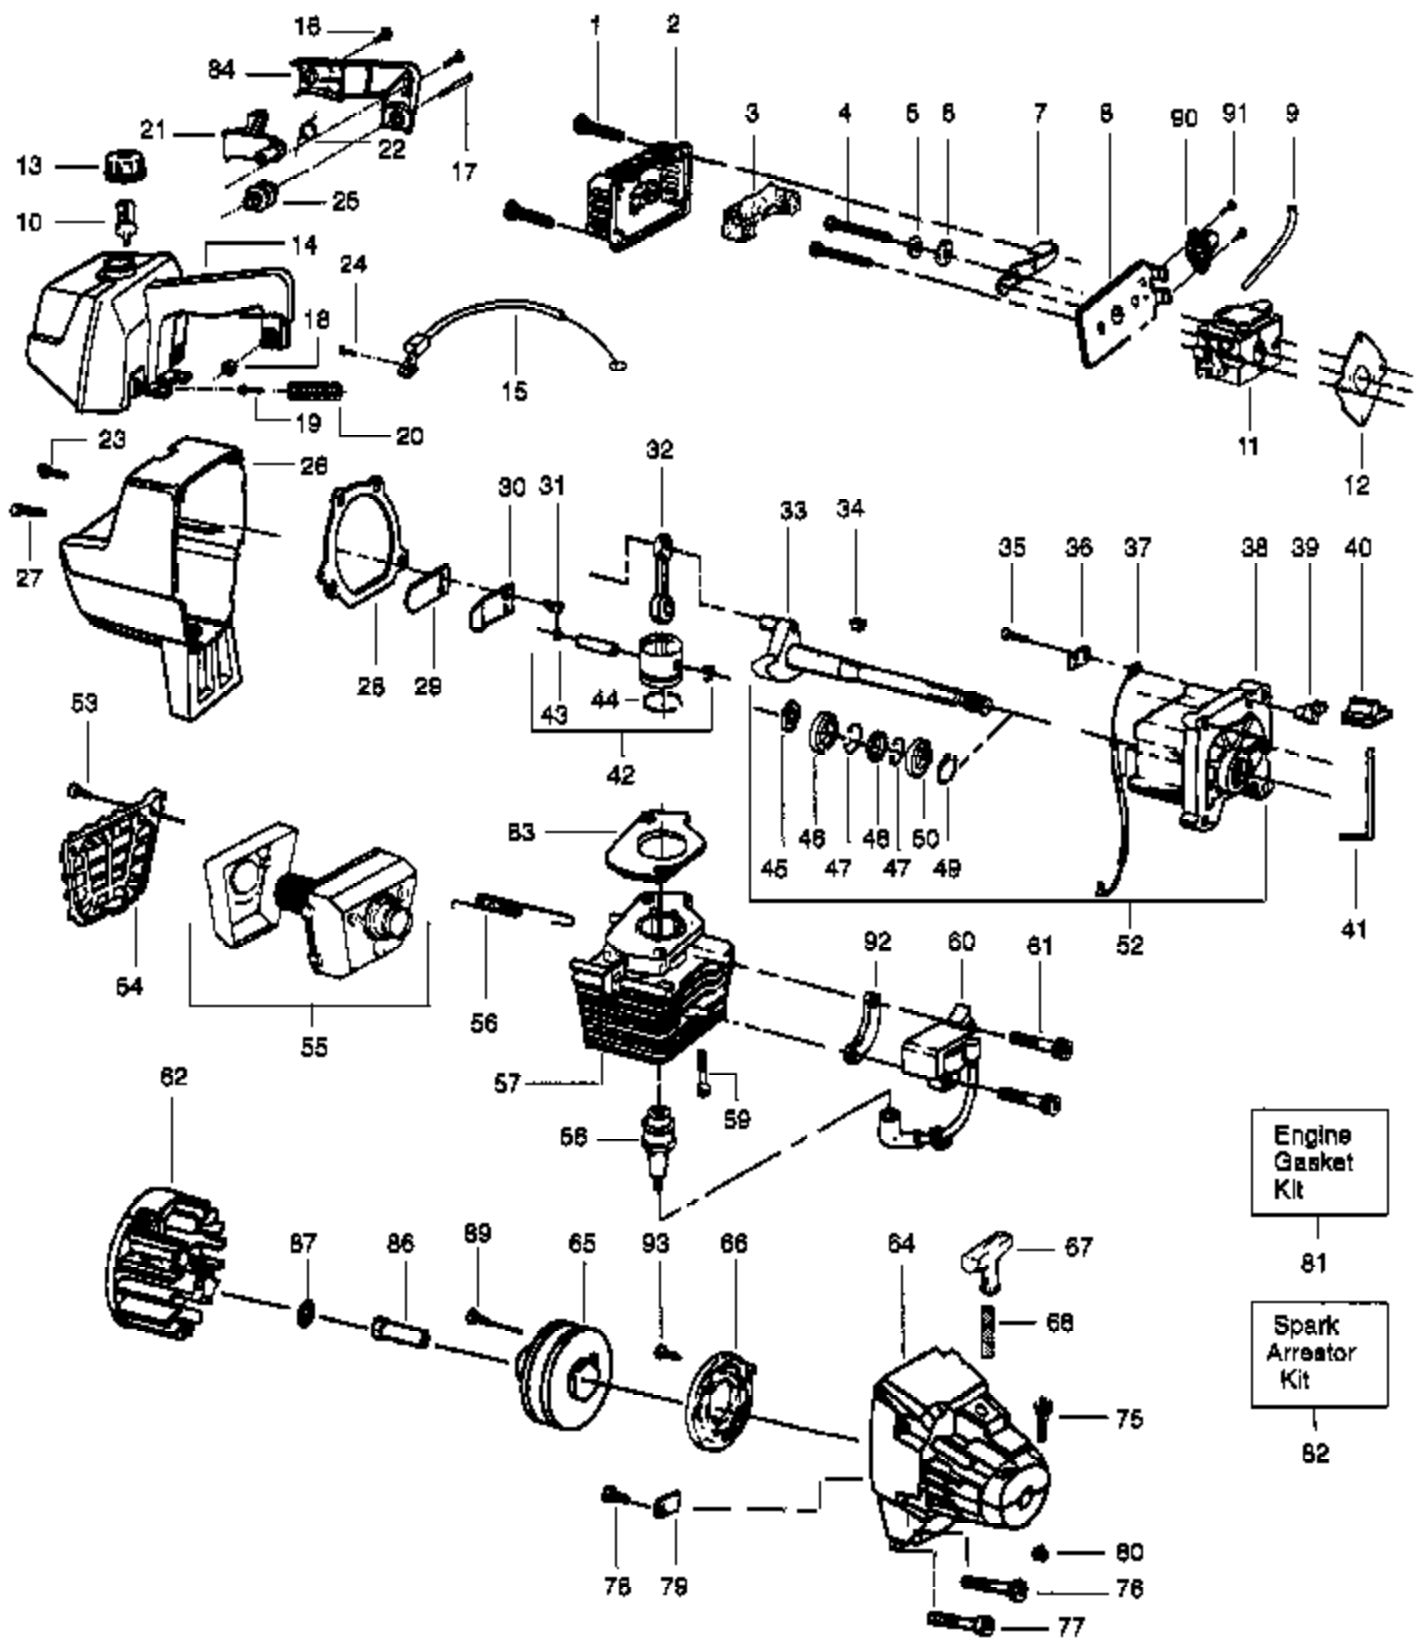

Engine Gasket Kit

81

Spark Arrestor Kit

82

Ref #	Part Number	Qty	Description
1	530015773		Screw
2	530027529		Air Filter Cover
3	530027530		Air Filter
4	530015849		Screw
5	530015852		Spacer
6	530015254		Wave Washer
7	530038103		Choke Shutter
8	530027527		Air Filter Plate - Type 1
8	530037930		Air Filter Plate - Type 2-3 & Model GTI16D
9	530069247		Fuel Line
9	530069571		Return Line - Type 2-3 & Model GTI16D
10	530014362		Fuel Pick-up Ass'y.
11	530069637		Carburetor - WA-217 - Type 1
11	530069648	GTI16 Gas ENGINE	Carburetor - WA-219B - Type 2-3 & Model GTI16D
12	530019156		Carburetor Gasket
13	530014347		Fuel Cap Ass'y.
14	530029552		Handle & Tank Ass'y - Type 1
14	530047102		Handle & Tank Ass'y - Type 2-3 & Model GTI16D
15	530027964		Throttle Cable Ass'y. - Type 1
15	530037499		Throttle Cable Ass'y. - Type 2-3 & Model GTI16D
16	530015805		Screw
17	530015809		Shoulder Bolt
18	530015807		Nut
19	530015713		Screw
20	530027926		Rear Isolator Spring
21	530027924		Throttle Trigger
22	530027925		Throttle Spring
23	530015810		Screw
24	530015775		Screw
25	530024256		Isolator
26	530027923		Shroud
27	530015771		Screw
28	530019154		Gasket-C'case/Shroud
29	530027593		Reed
30	530027594		Reed Stop
31	530016064		Screw
32	530010960		Connecting Rod Ass'y.
33	530010945		Crankshaft Ass'y. See Service Ref. 1
34	530015126		Flywheel Key
35	530015780		Screw
36	530027546		Switch Insulator
37	530027547		Lead Wire
38	530014016		Crankcase Ass'y. (Incl. 46-48 & 50)
39	530027545		Switch Ramp
40	530038309		Switch Button
41	530027959		Switch Spring
42	530069275		Piston Kit (Incl. 43,44 & pin),Models GTI 16, GTI 16 SUPER & GTI 16D
42	530069240		Piston Kit (Incl. 43,44 & pin) Model GTI 17LE
43	530015162		Piston Pin Retainer
44	530025875		Piston Ring, Models GTI 16, GTI 16 SUPER & GTI 16D
44	530027369		Piston Ring, Model GTI 17LE
46	530032103		Inner Bearing
47	530015787		Retaining Ring
48	530019158		Crankshaft Seal