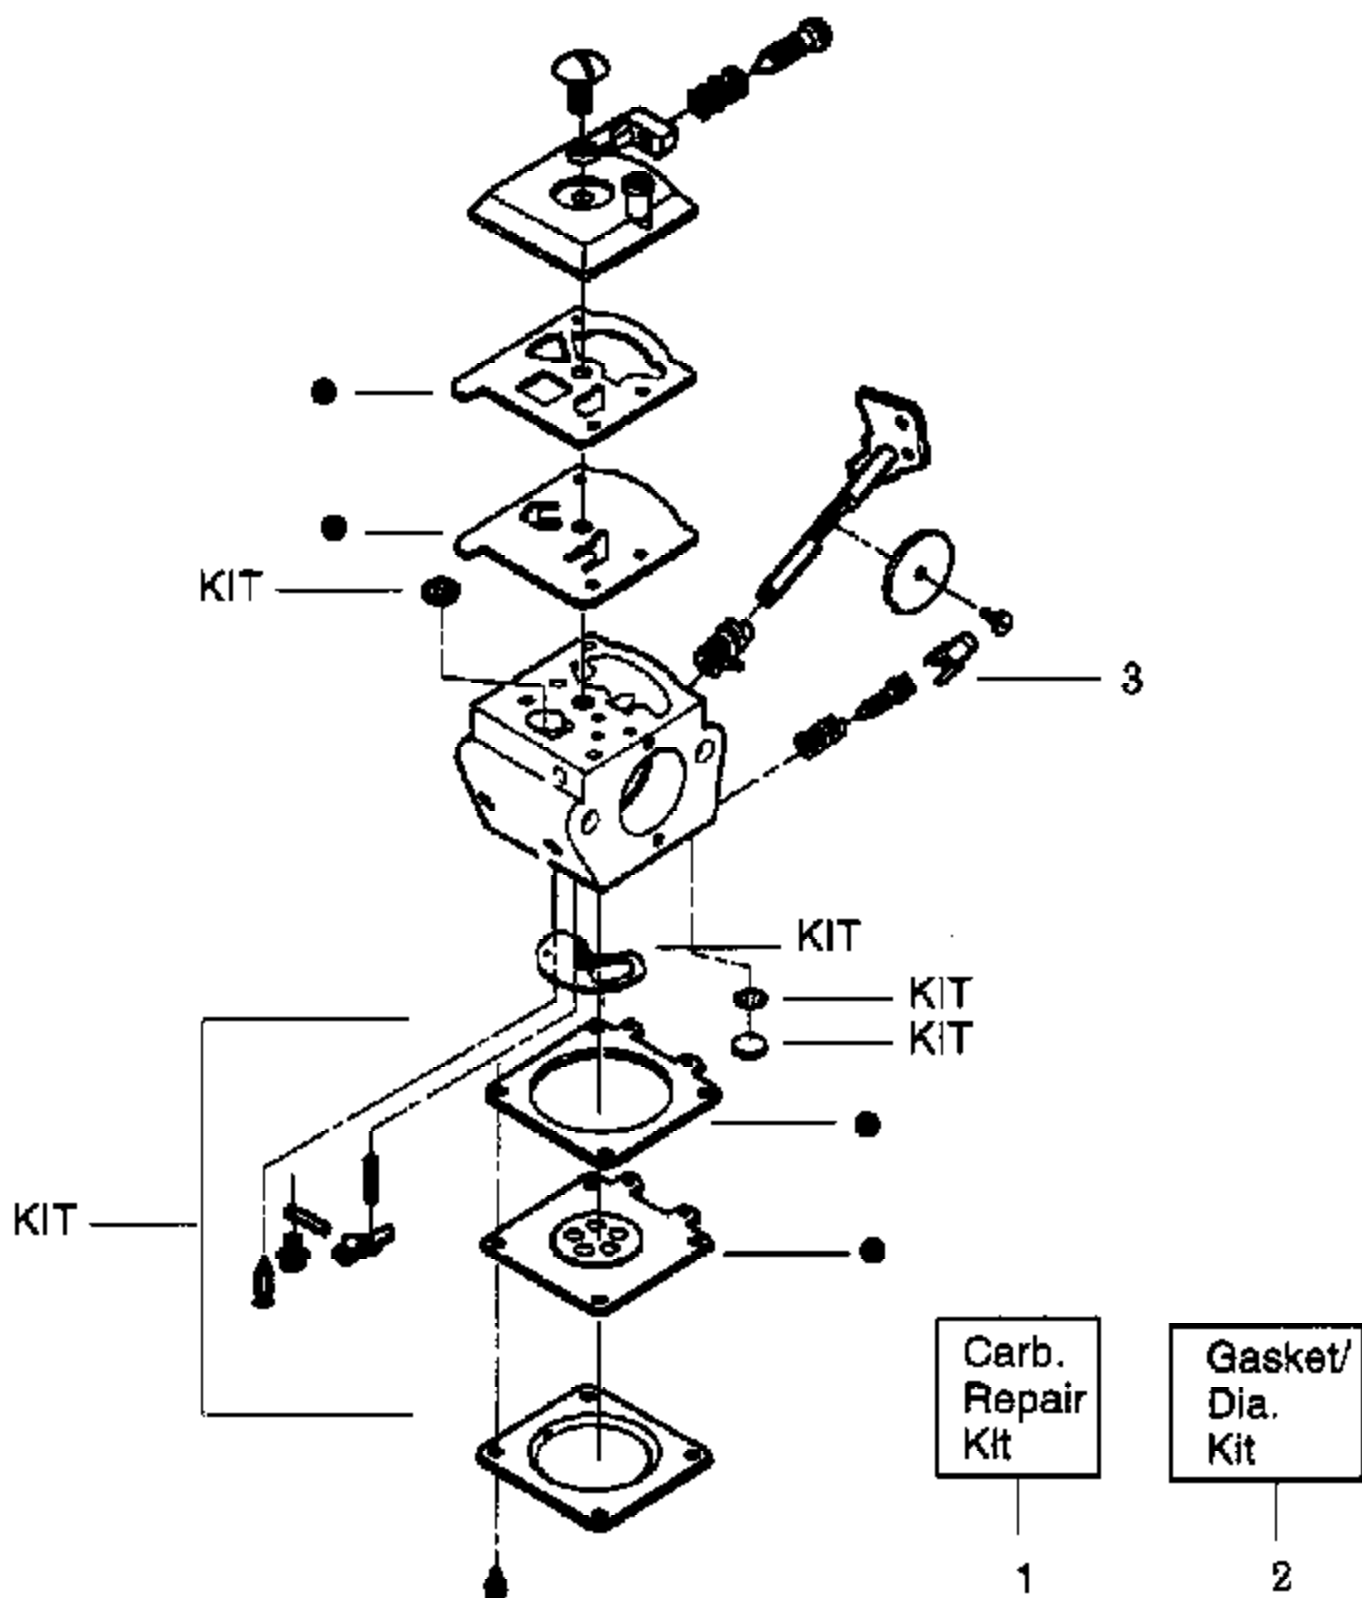

Carb.
Repair
Kit

Carb.
Gasket
Kit

16

17

Ref #	Part Number	Qty	Description
1	530035014		Metering Diaphragm
2	530035151		Metering Diaphragm Gasket
3	530035211		Circuit Plate Gasket
4	530035268		Mixture Needle
5	530035293		Mixture Needle Spring
6	530035166		Fuel Pump Diaphragm
7	530035164		Fuel Pump Gasket
8	530035203		Idle Speed Screw
9	530035121		Idle Speed Spring
10	530035028		Metering Lever Pin
11	530035031		Metering Lever
12	530035188		Metering Lever Spring
13	530035106	GT116 Gas	Triplet Needle Valve
14	530035178	CARBURETOR	Fuel Inlet Screen
15	530035016		Metering Lever Pin Screw
16	530035264		Carb. Kwik Repair Kit (Inc. 1,2,3,6,7,10,11, 12,13,14,15)
17	530035219		Carb. Gasket/Diaphragm Kit (Inc. 1,2,3,6,7)

GT116 Gas
 CARBURETOR

Trim Page 2 of 9
 TOPS WA 207 W

Ref #	Part Number	Qty	Description
1	530069460		Carburetor Repair Kit, WA-217 (KIT=Indicates Contens)
1	530069837		Carburetor Repair Kit, WA-219B (KIT=Indicates Contens)
2	530069461		Gasket/Diaphragm Kit, WA-217 (". "=Indicates Contens)
2	530069844		Gasket/Diaphragm Kit, WA-219B (". "=Indicates Contens)
3	530038404		Limiter Cap